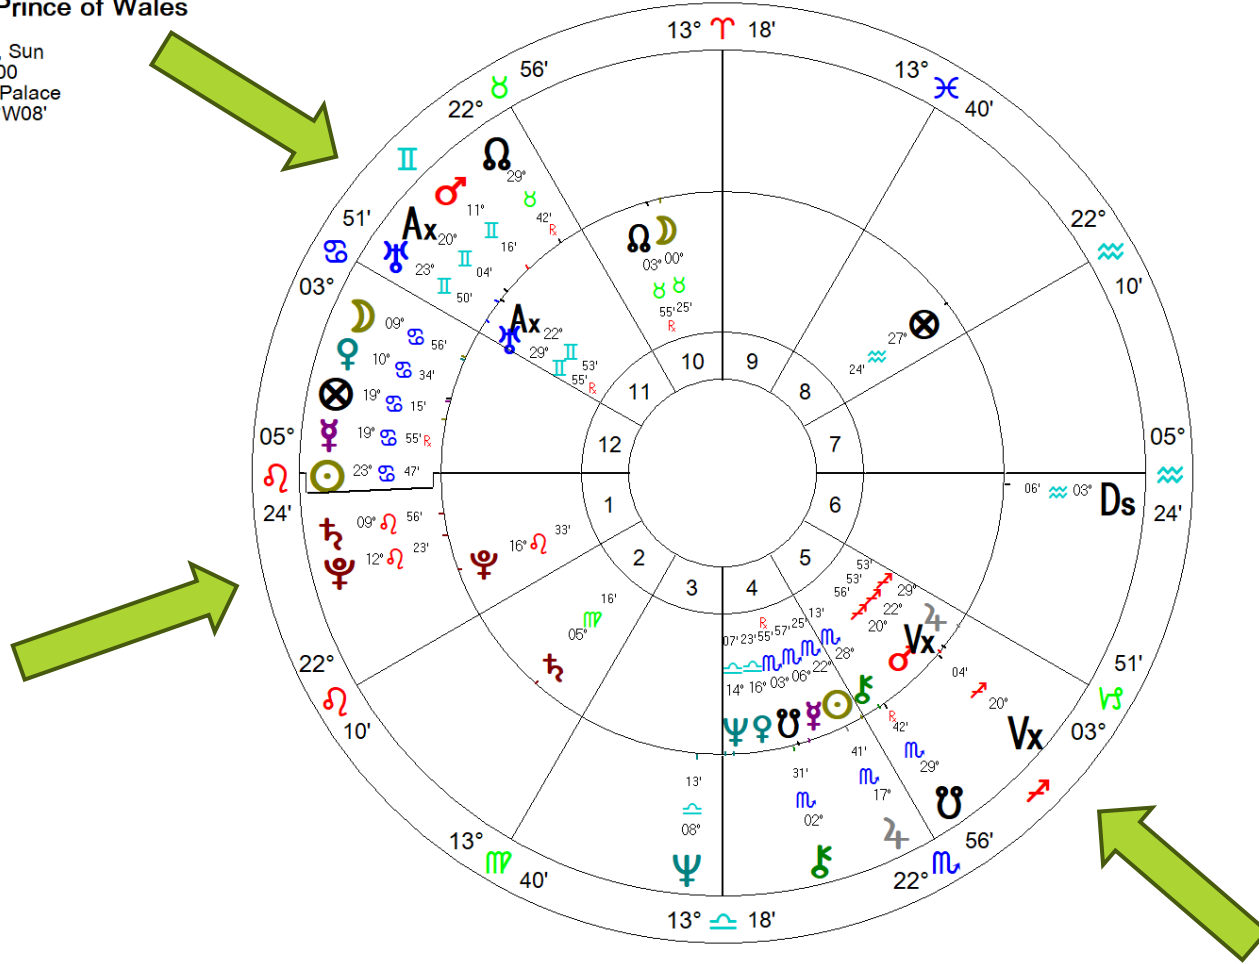

Inner Wheel
Charles, Prince of Wales
Male Chart
14 Nov 1948, Sun
9:14 pm +0:00
Buckingham Palace
51°N30' 000°W08'
Geocentric
Tropical
Placidus
Mean Node

Outer Wheel
Camilla Parker-Bowles
Female Chart
17 Jul 1947, Thu
7:00 am BDST -2:00
London, England
51°N30' 000°W10'
Geocentric
Tropical
Placidus
Mean Node