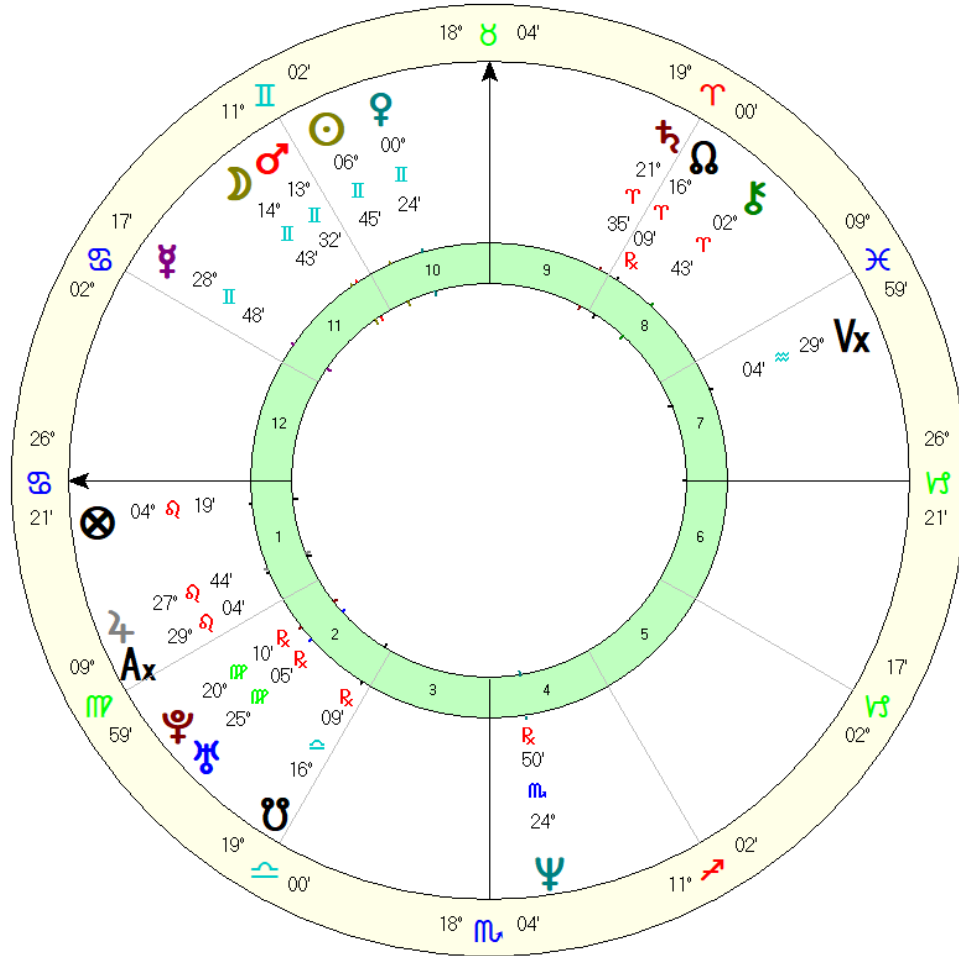

Kylie Minogue

Female Chart

28 May 1968, Tue

11:00 am -10:00

Melbourne, Australia

37°S49' 144°E58'

Geocentric

Tropical

Placidus

Mean Node

Rating: B