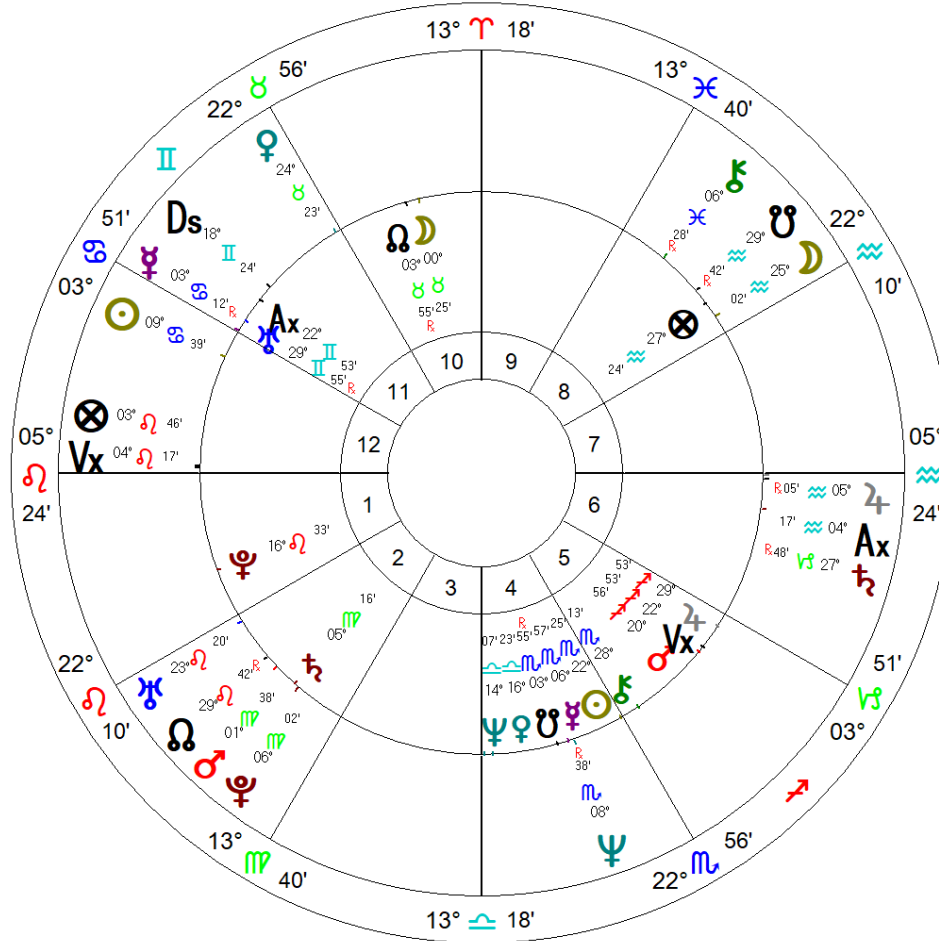

Inner Wheel
Charles, Prince of Wales
Male Chart
14 Nov 1948, Sun
9:14 pm +0:00
Buckingham Palace
51°N30' 000°W08'
Geocentric
Tropical
Placidus
Mean Node

Outer Wheel
Princess of Wales, Diana
Natal Chart
1 Jul 1961, Sat
7:45 pm -1:00
Sandringham, England
52°N50' 000°E30'
Geocentric
Tropical
Placidus
Mean Node