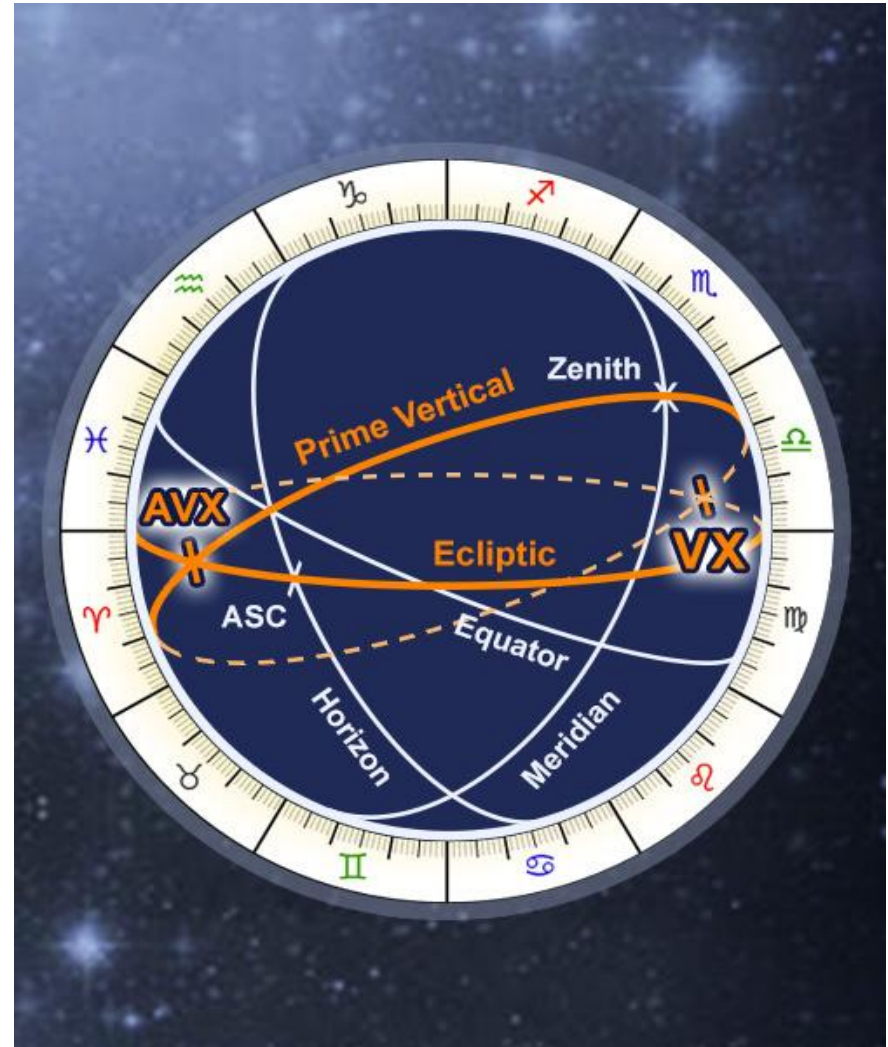

# Karmic Encounters

**THE VERTEX**

# What is the Vertex?

- The Vertex /Anti Vertex axis is a theoretical point in the heavens where the ecliptic, the apparent orbit of the Sun around the earth, crosses the prime vertical, the plane that runs at right angles to the meridian and divides the celestial sphere from front to back.

The Vertex is always located on the western side of the horoscope and the Anti Vertex on the eastern side.

**Vertex**  
Natal Chart  
19 Jan 2025, Sun  
9:00 am AEST - 10:00  
Surfers Paradise  
28°5'00" 153°E26"  
Geocentric  
Tropical  
Placidus  
Mean Mode  
Rating AA

# Mythology of the Vertex