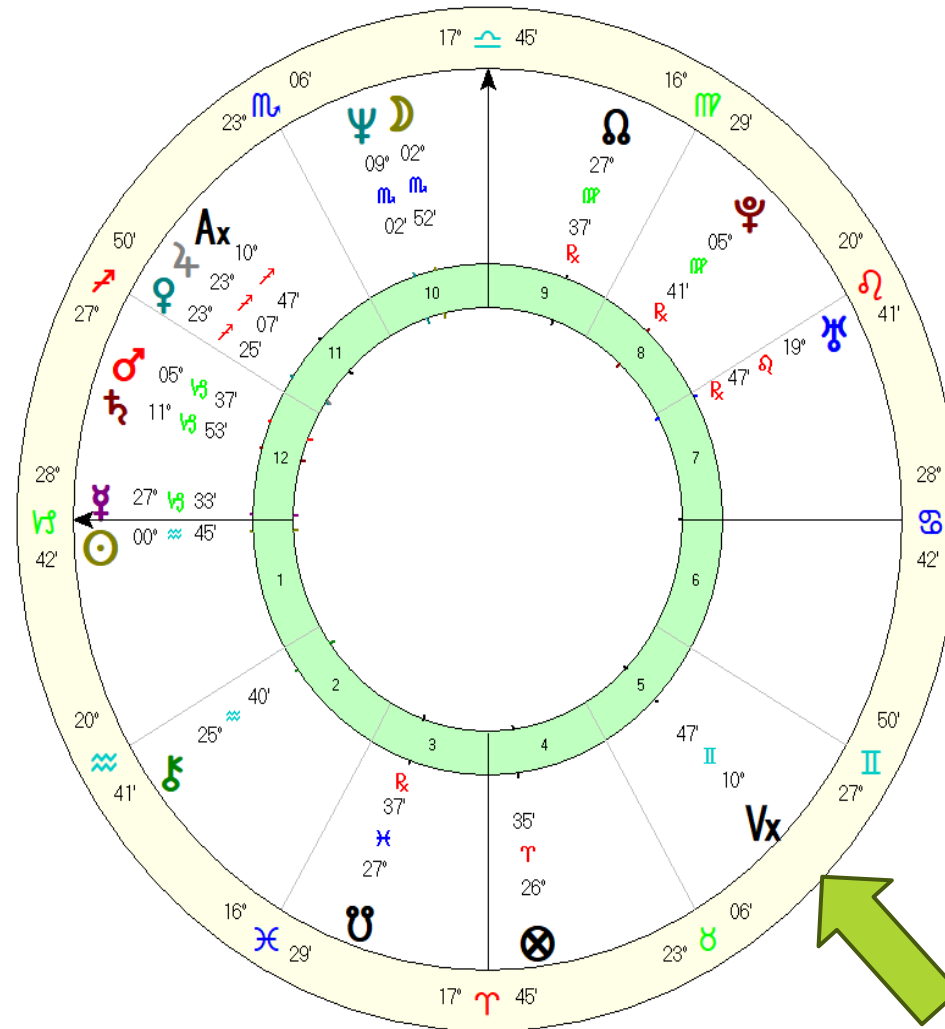

## Male Chart

22 Jan 1960, Fri

5:00 am -10:00

Sydney, Australia

33°S52' 151°E13'

Geocentric

Tropical

Placidus

# Vertex – Anti – Vertex House Axis