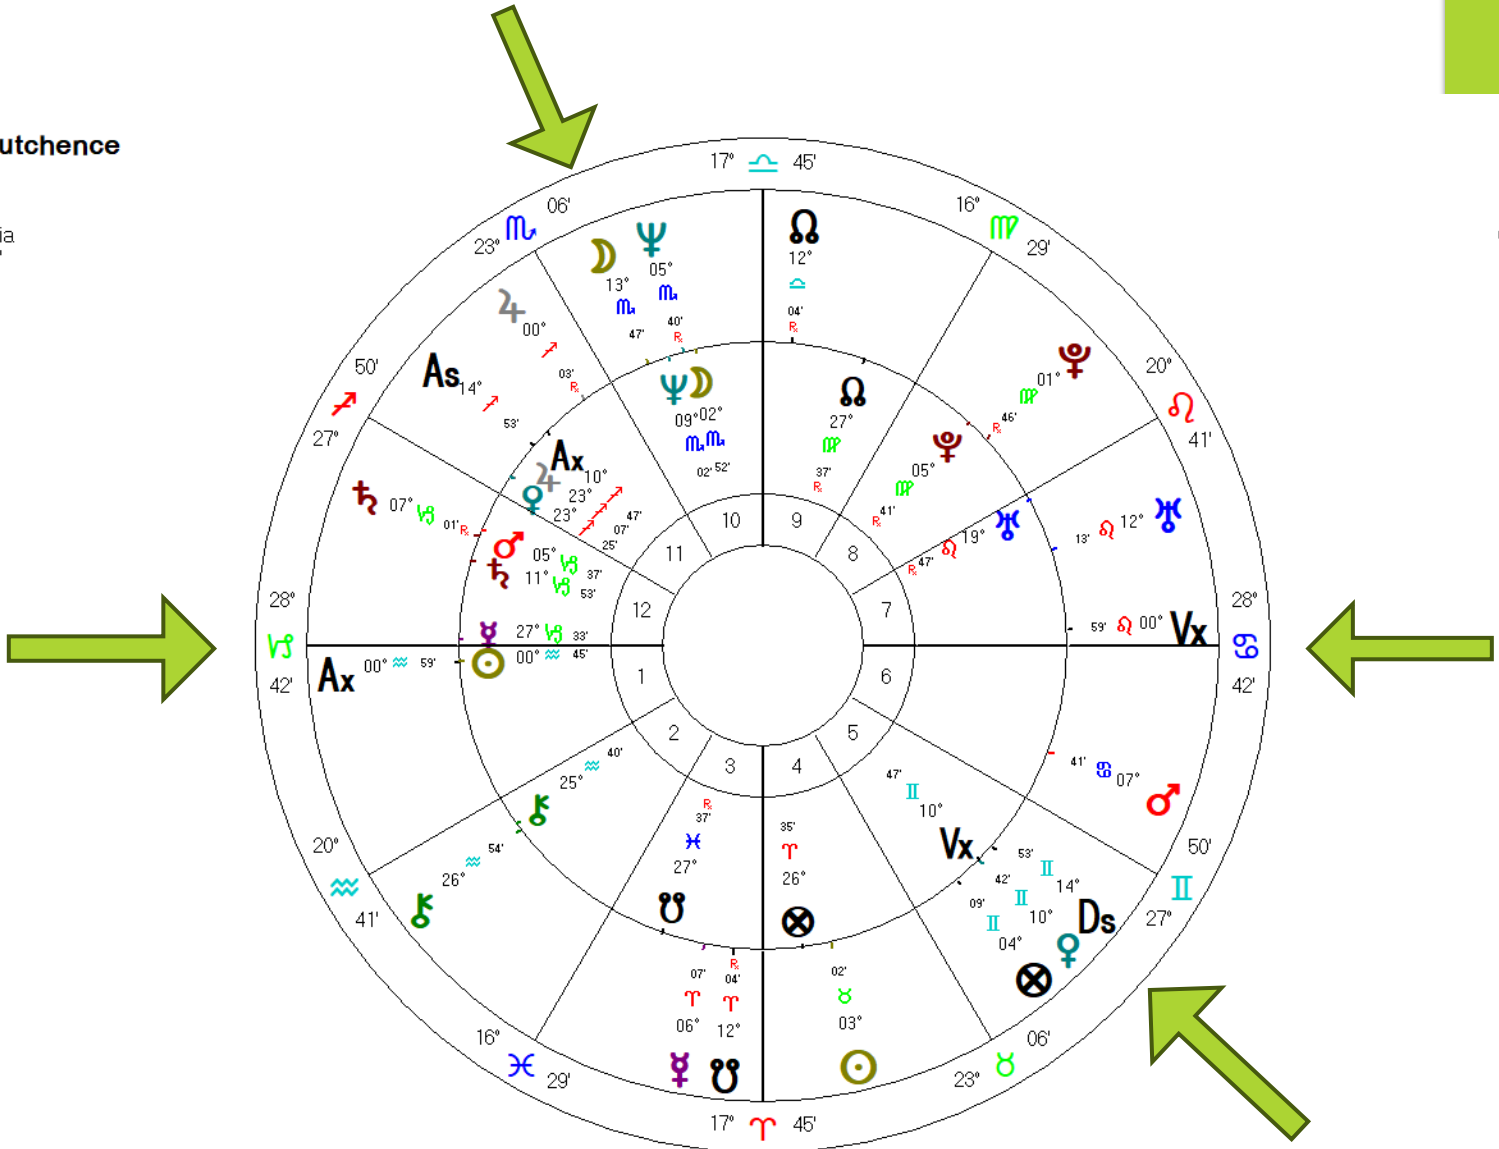

Inner Wheel
Michael Hutchence
Male Chart
22 Jan 1960, Fri
5:00 am - 10:00
Sydney, Australia
33°S52' 151°E13'
*Geocentric
Tropical
Placidus
Mean Node*

Outer Wheel
Paula Yates
Female Chart
24 Apr 1959, Fri
0:20 am BST - 1:00
Colwyn Bay, Wales
53°N18' 003°W43'
*Geocentric
Tropical
Placidus
Mean Node*