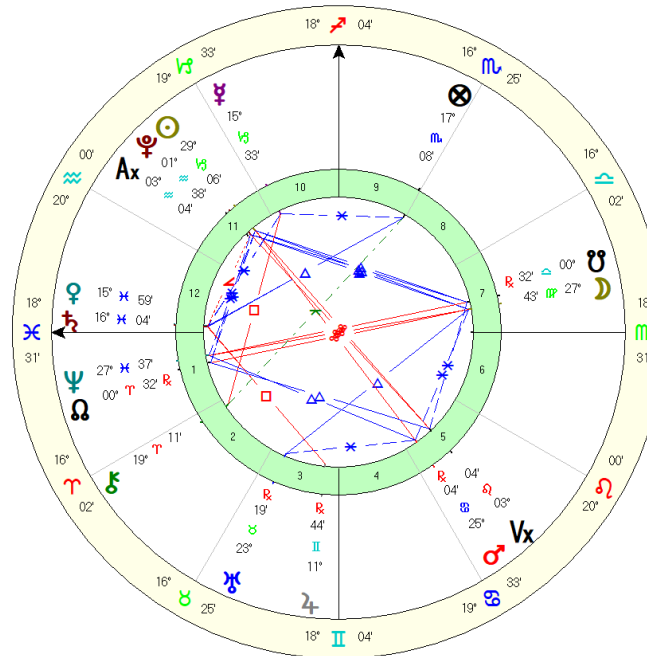

# Karmic Encounters

**THE VERTEX**

# What is the Vertex?

- The Vertex /Anti Vertex axis is a theoretical point in the heavens where the ecliptic, the apparent orbit of the Sun around the earth, crosses the prime vertical, the plane that runs at right angles to the meridian and divides the celestial sphere from front to back.

The Vertex is always located on the western side of the horoscope and the Anti Vertex on the eastern side.

**Vertex**  
Natal Chart  
19 Jan 2025, Sun  
9:00 am AEST - 10:00  
Surfers Paradise  
28°5'00" 153°E26"  
Geocentric  
Tropical  
Placidus  
Mean Mode  
Rating AA