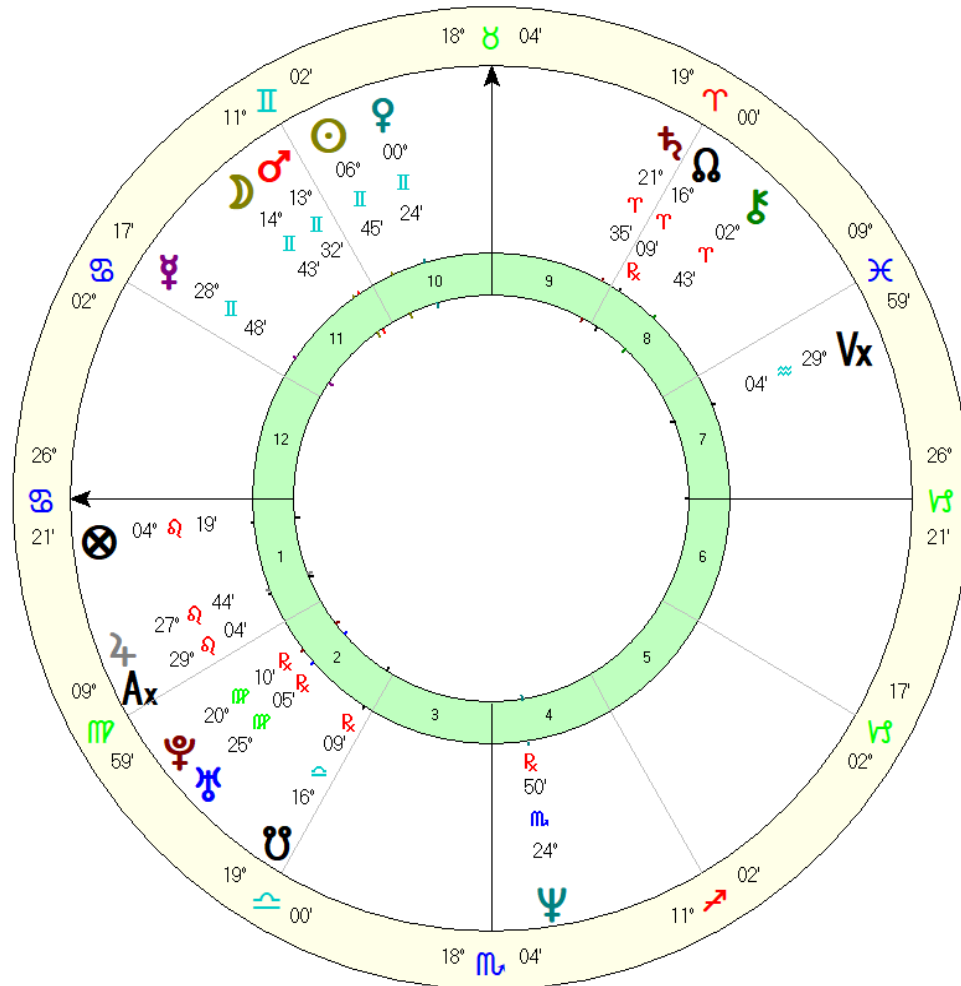

# Kylie Minogue

Female Chart

28 May 1968, Tue

11:00 am -10:00

Melbourne, Australia

37°S49' 144°E58'

Geocentric

Tropical

# Vertex – Anti – Vertex House Axis