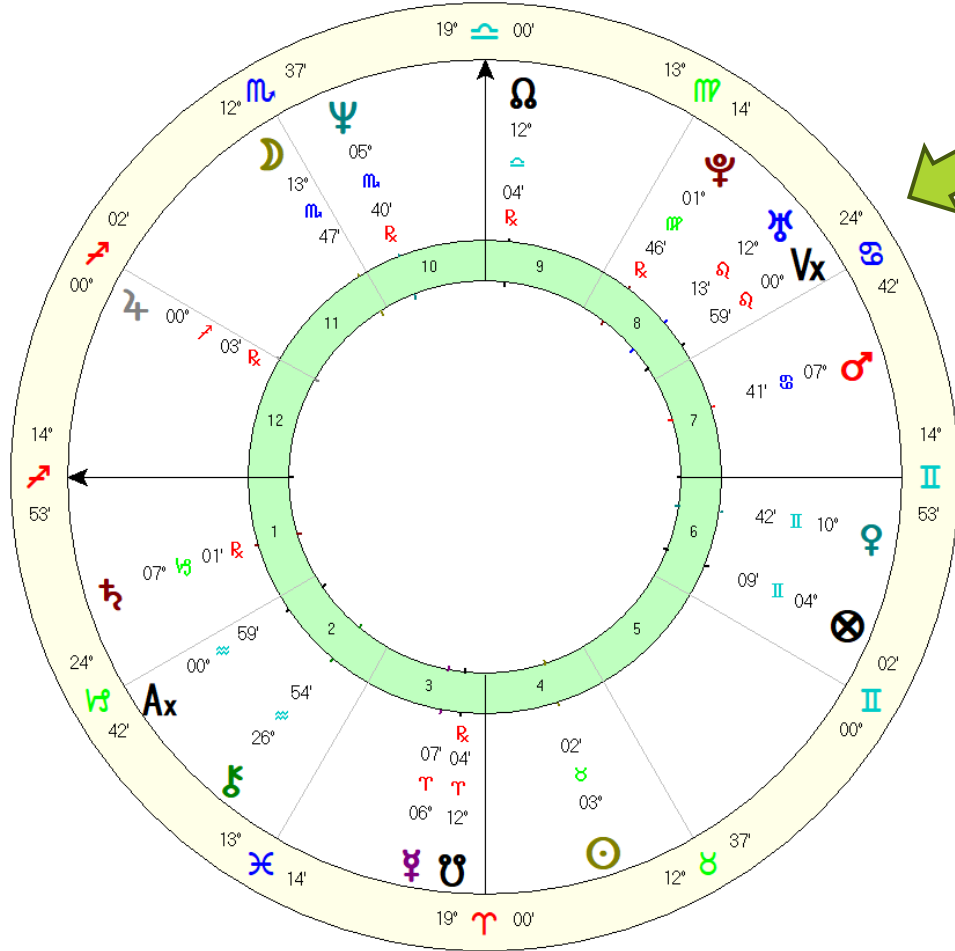

## Virgo

- ▶ Become organised to create order and meaning out of chaos
- ▶ Develop helpful and practical activities and find meaning in the mundane

**Paula Yates**  
**Female Chart**

24 Apr 1959, Fri  
0:20 am BST - 1:00  
Colwyn Bay  
53°N 18' 003"W 43'  
Geocentric  
Tropical  
Placidus  
Mean Node  
Rating: A