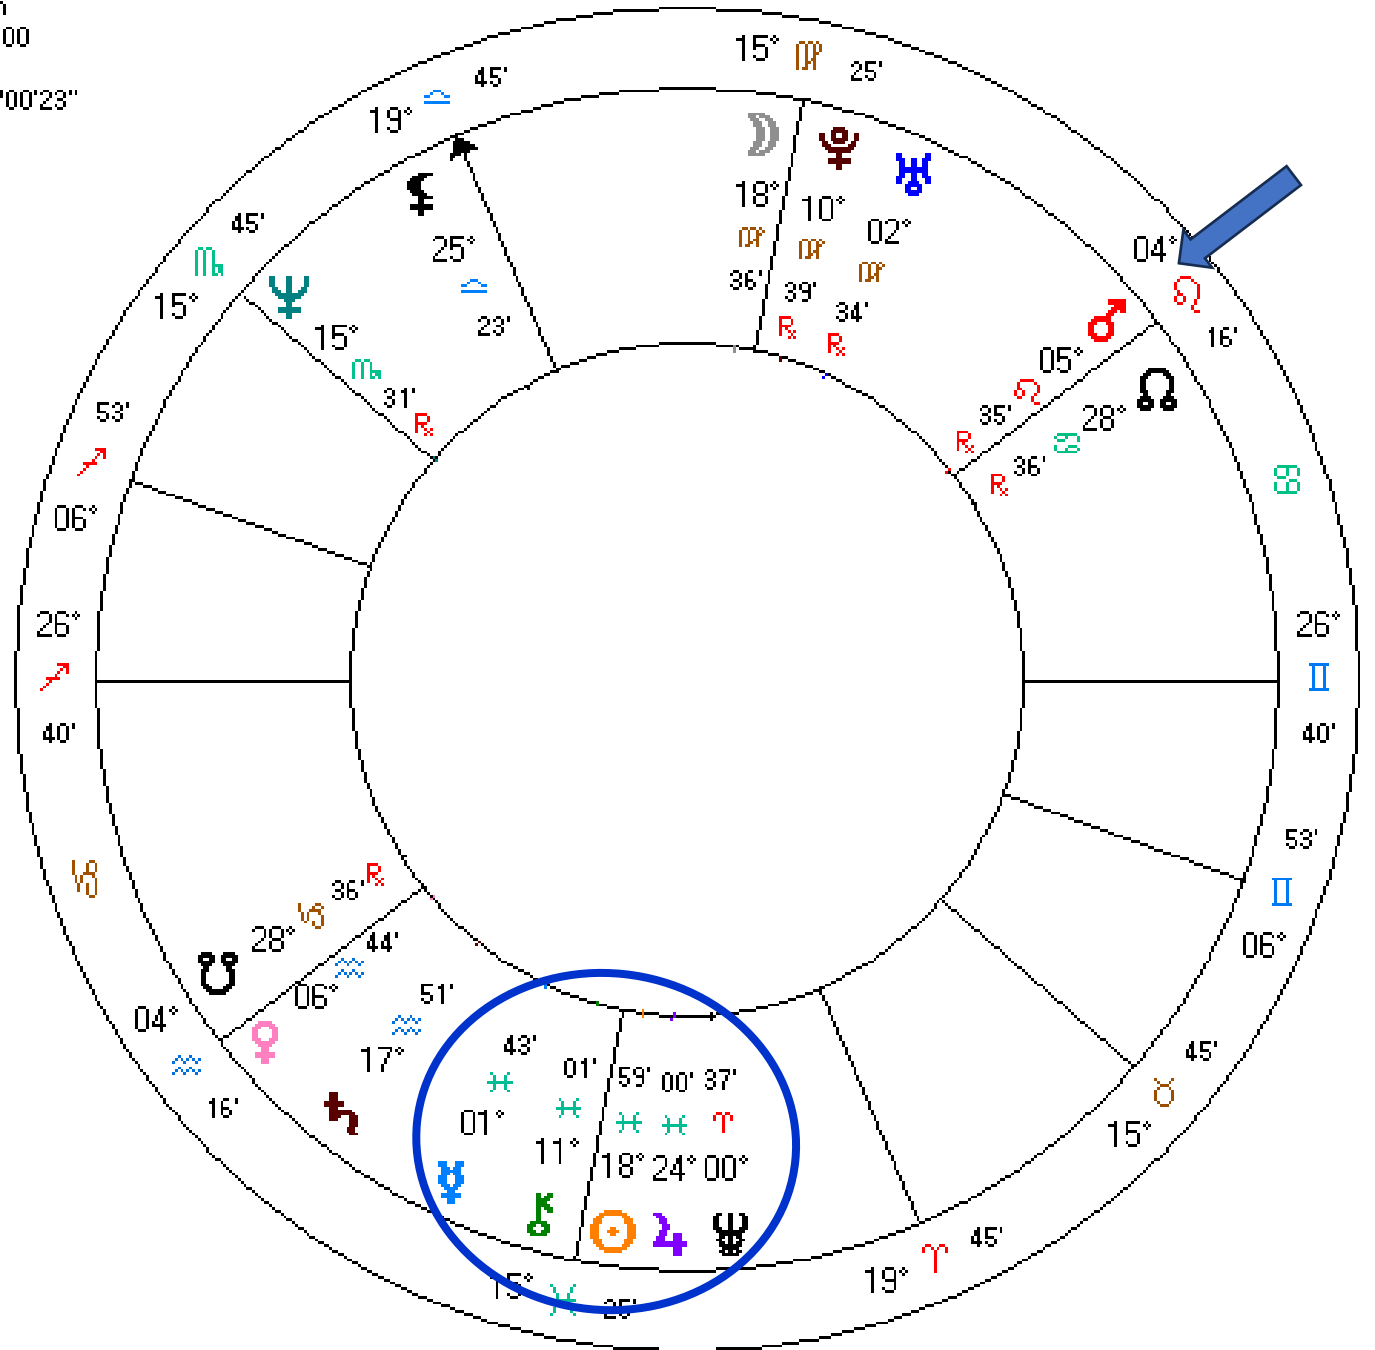

Henri Matisse

Ψ ς □ ⊙ ♀ ♂ 5th

Rick Rubin

Natal Chart

10 Mar 1963, Sun
2:00 am EST +5:00
New York, NY
40°N42'51" 074°W00'23"
Geocentric
Tropical
Placidus
True Node
Rating: B

“The audience comes last. I believe that. I'm not making it for them. I'm making it for me. And it turns out that when you make something truly for yourself, you're doing the best thing you possibly can for the audience.”