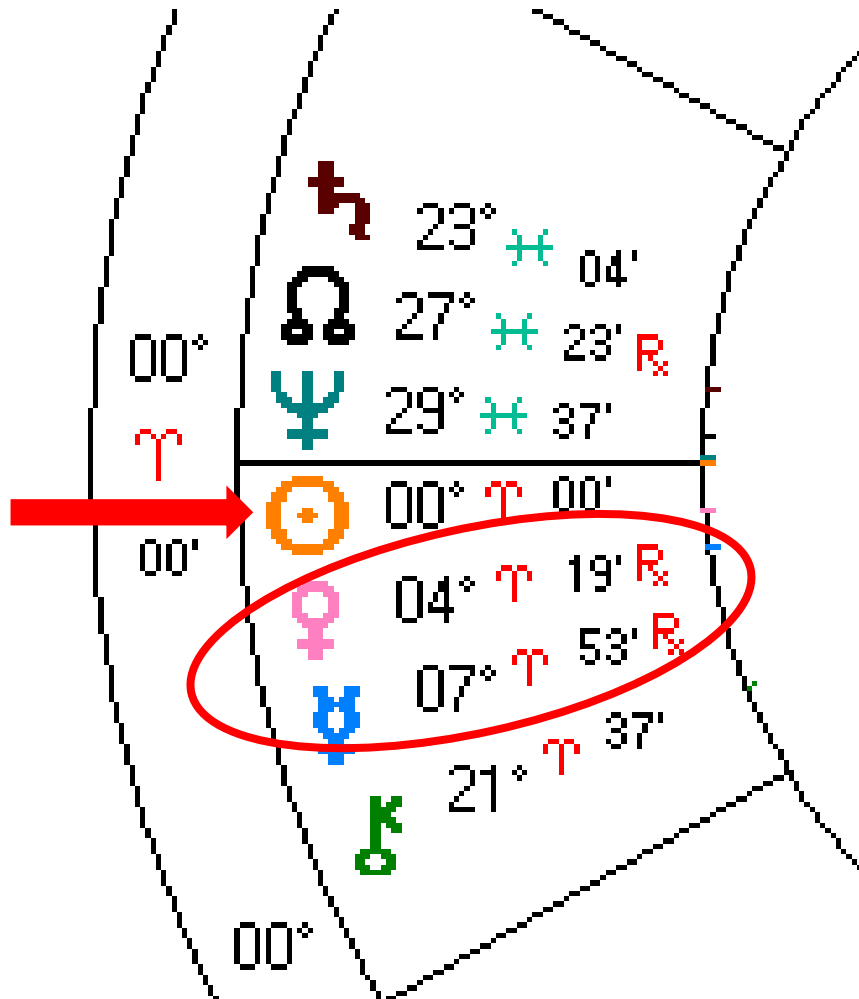

Sun Ingress Aries
20 March 2025
7 02pm, Brisbane