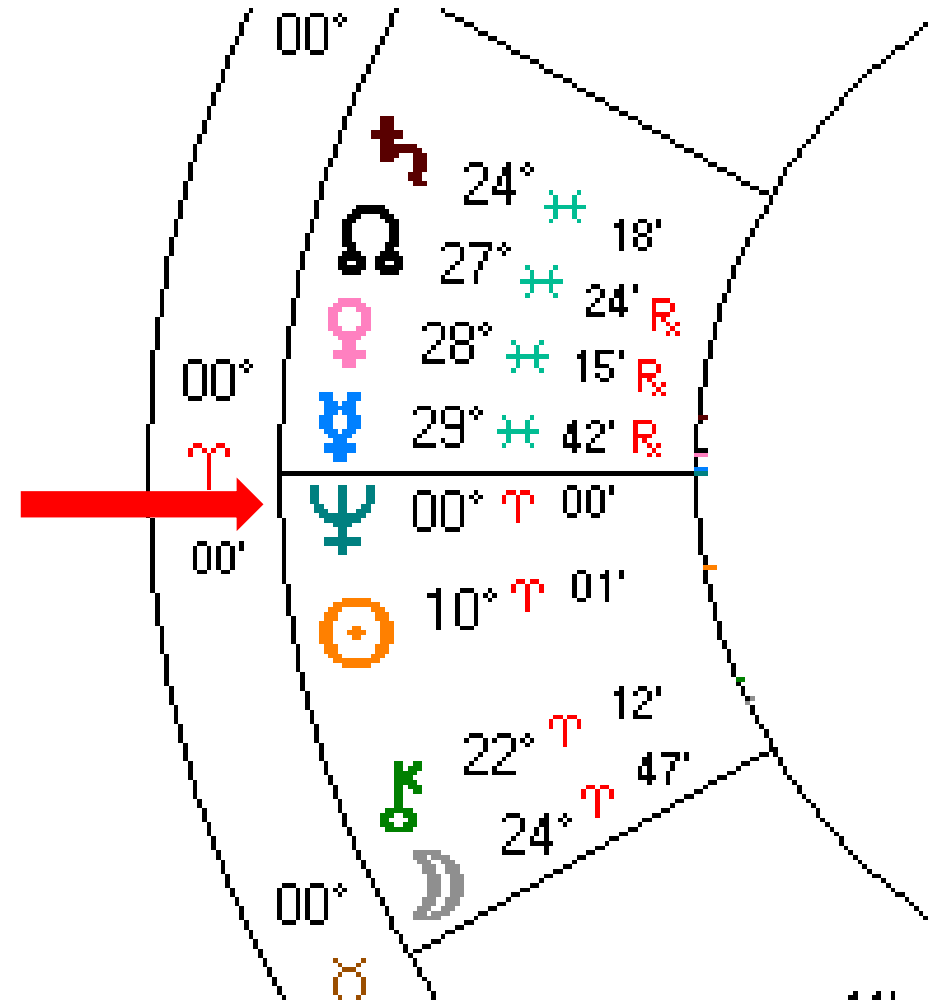

Neptune Ingress Aries
30 March 2025
10 pm, Brisbane