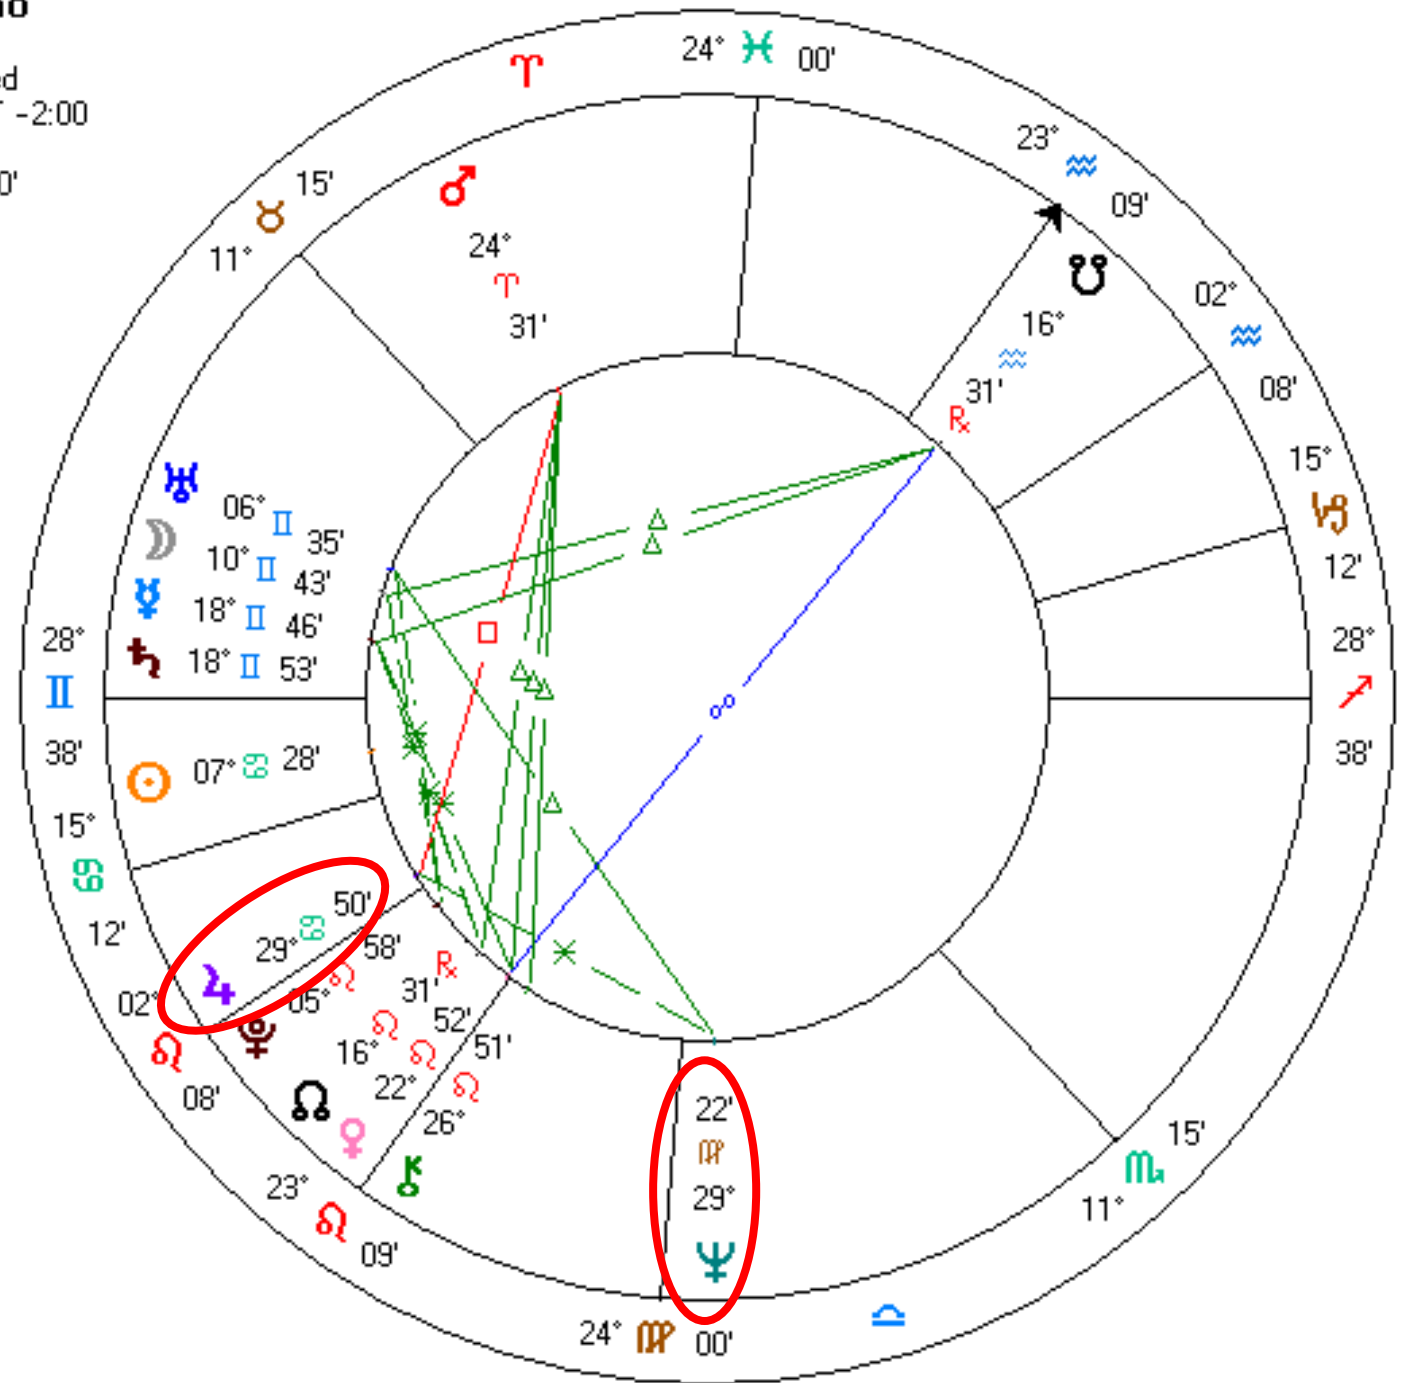

We may feel tired, long for a change, have done all we can, 'over it.' The weakest point in the sign (the sign is tired, spent). *Are we there yet?*

Faith is a state of openness or trust... In other words, a person who is fanatic in matters of religion, and clings to certain ideas about the nature of God and the universe, becomes a person who has no faith at all. Instead they are holding tight. But the attitude of faith is to let go, and become open to the truth, whatever it might turn out to be.

Alan Watts

♁ ♃ 29°27' ☾ ♃ ♁ 15° ♃

Tenzin Palmo

Natal Chart

30 Jun 1943, Wed
5:13:22 am BWT -2:00
London, England
51°N30' 000"W10'

*Geocentric
Tropical
Placidus
True Node*

dharma
AUDIOBOOKS

Read by Georgina
with Vicki Mackenzie