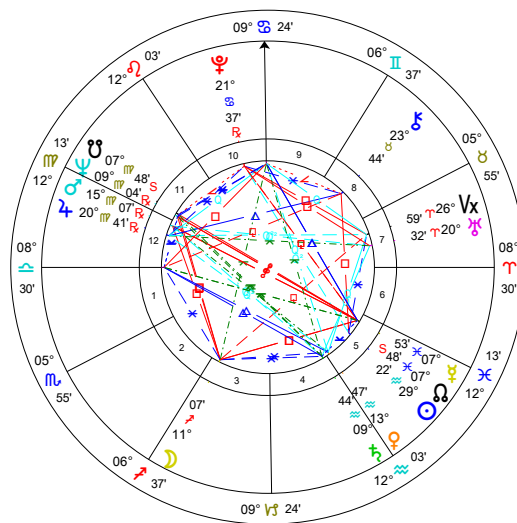

What does this tell us about his soul journey?

Focus at soul level on exploring the subconscious, and anger issues
Using his voice to fight for causes
Using communication/lyrics to awaken people, further social changes
Relationships are very important to his soul path ("fated")
Fighting in partnership, fighting with words, fighting for peace
Relationships become the crucible of emotional power struggles,
highlighting the status of women

Yoko Ono

A
Natal
Tropical

*Libra ASC, chart ruler Venus
in AQ
cnj Saturn (4) in 5th
Sun Aquarius (cnj NN - w)
Moon Sag MC ruler
sq Neptune-nodal
axis, also sq Mars
Mercury cnj NN (e) in Pisces
opp Neptune
Vx cnj Uranus (6) in 7th
Uranus sq Pluto (1)*

Experimental
artist
communicates
thru art,
photography,
music,
avant-garde
performance