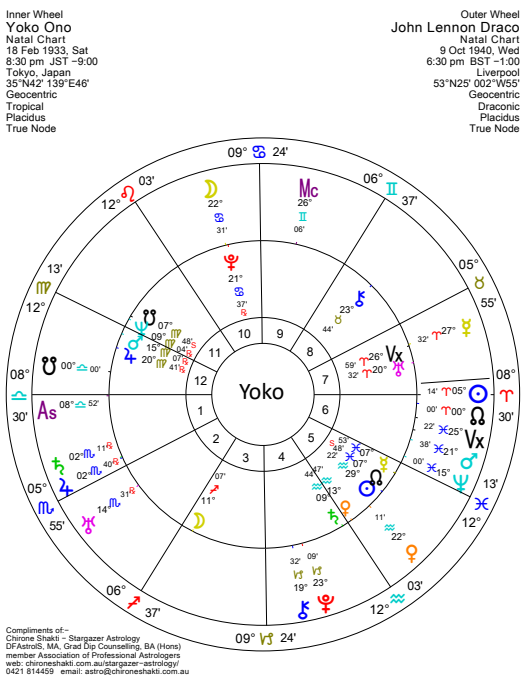

Synastry

Yoko - John
Tropical Draco

- His Draco ASC cnj her ASC (e)*
- “ “ Moon cnj her Pluto (e)
- “ “ Sun cnj her DES (3)
- “ “ Mercury cnj her Vx (e)

*NB 8 Libra is also their comp MC
(Fixed star Diadem “to sacrifice oneself”)