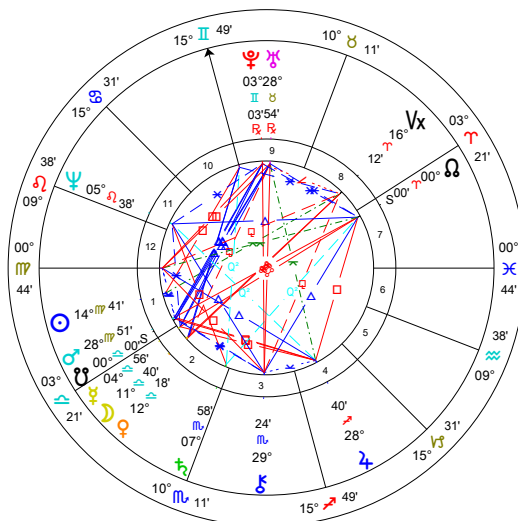

Brad Pitt Natal Draco

Virgo Asc
Sun in Virgo
stellium mainly in Libra,
inc Moon

Mercury rules 1st & 10th

Note UR-PL now across
sign boundary

Chiron stayed in Water!