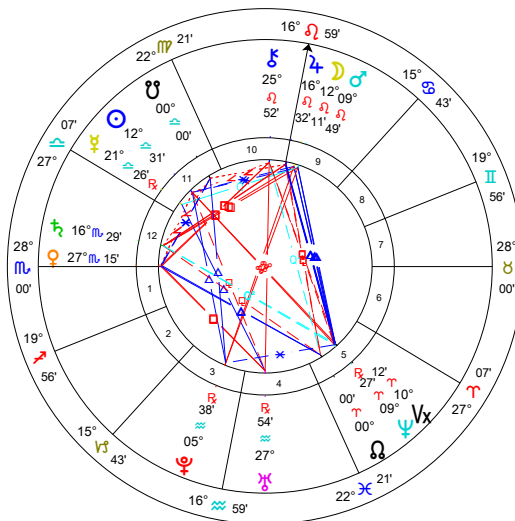

Angelina Jolie Natal Draco

120 degree shift –
elemental balance stays
the same

Scorpio rises, chart rulers
Mars & Pluto
Sun in Libra, now MC ruler
in 11th

Moon in Leo
Fixed dominant
Void in Mut & Earth