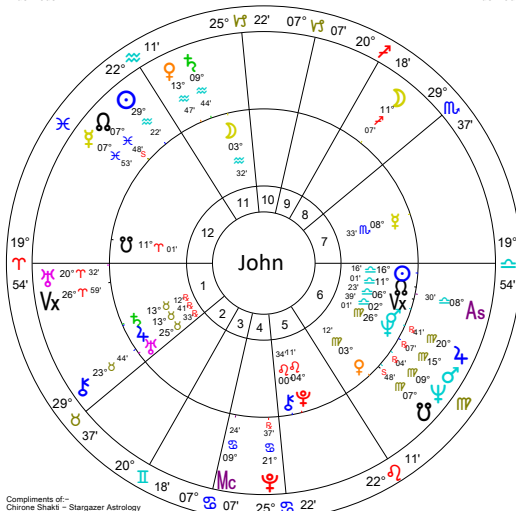

What does this tell us about her soul journey?

Fighting/taking action for peace, justice and socialist ideals

Soul focus on service

Enhanced focus on artistic communication, communicating ideas through art, music, film, sculpture, creativity

Stepping up at soul level into responsibility for her purpose, which has a humanitarian focus

“Fated” relationship at soul level activates healing

Synastry

John - Yoko

Tropical – Tropical

- **Her Uranus cnj his ASC (e)**
- **Her Vx cnj his ASC (7)**
- **Her Asc cnj his Vx (2), NN (2)**
- **Her MC cnj his IC (2)**
- **Her Sun in his 12th**
- **His Sun in her 1st**
- **Her Jupiter cnj his Neptune (5)**
- **Her Saturn cnj his Moon (6)**
- **Her Uranus opp his Sun (4)**
- **Her Sun sq his Uranus (3)**
- **His Venus cnj her SN (4)**
- **Her Chiron cnj his Uranus(2)**

Moons in compatible elements

Suns both in Air

Both have Mars-Neptune cnj