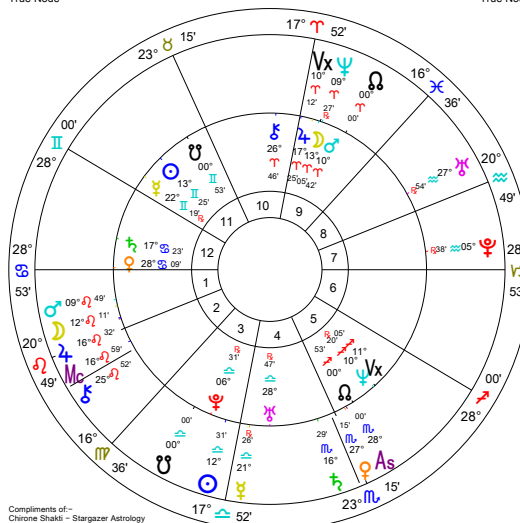

Synastry of the Soul Angelina Jolie

Soul themes

- Draco Vx-Neptune cnj Mars (e)
- Draco Mars(-Moon-Jupiter-MC)
  in 1st
- Draco Sun in 3rd cnj IC
- Draco Mercury cnj IC
- Draco ASC cnj NN (1)

Outer Wheel
Angelina Jolie Draco
Natal Chart
4 Jun 1975, Wed
9:09 am PDT +7:00
Los Angeles, California
34°N03'08" 118°W14'34"
Geocentric
Draconic
Placidus
True Node