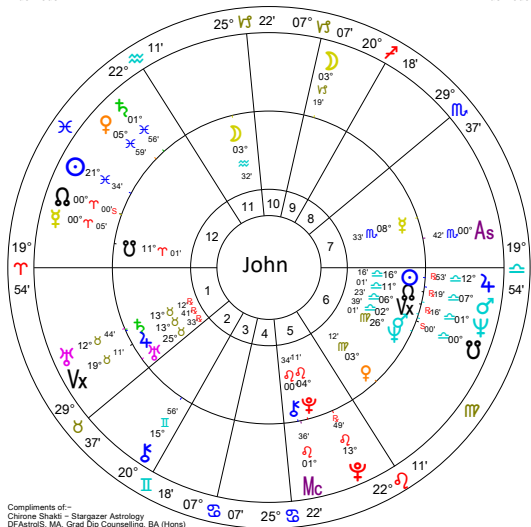

Synastry

John - Yoko

Tropical Draco

- *Her Draco Moon cnj his MC (3)*
- *“ “ Vx cnj his Uranus (6)*
- *“ “ Vx cnj his Jupiter-Saturn (5)*
- *“ “ Uranus cnj his Saturn-Jupiter (e)*
  NB Saturn his MC ruler
- *“ “ MC cnj his Chiron (1)*
- *“ “ Jupiter cnj his NN (1), Sun (3)*
- *“ “ ASC cnj his Mercury (8)*
- *“ “ Mars cnj his Vx (e), NN (3)*
- *“ “ Neptune cnj his Mars (e)*

Outer Wheel
Yoko Ono Draco
Natal Chart
18 Feb 1933, Sat
8:30 pm JST -9:00
Tokyo, Japan
35°N42' 139°E46'
Geocentric
Draconic
Placidus
True Node