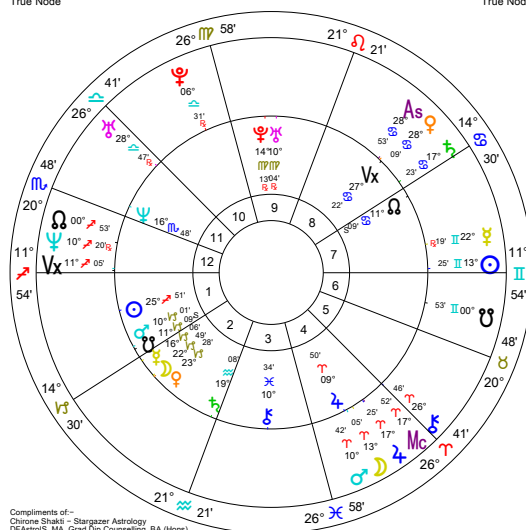

What does this tell us about her soul journey?

Her instinctive need to fight for truth and justice is enhanced
Fighting for truth and justice through creative means (eg film)
Sense of purpose at soul level connected with home and family
Relationships will be the arena of transformation

Brad - Angelina Synastry Tropical – Tropical

- *Her Vx-Neptune on his ASC (e)*
- *Her Venus-ASC on his VX (e)*
- *Her Sun on his DES*
  sq his UR-PL
- *Her Sun in his 7th, his Sun in*
  her 5th/6th
- *Her Uranus sq his Venus*
- *Her Mars on his Jupiter*
- *His Capricorn stellium sq*
  her Aries stellium
  with Mars sq Mars (e)