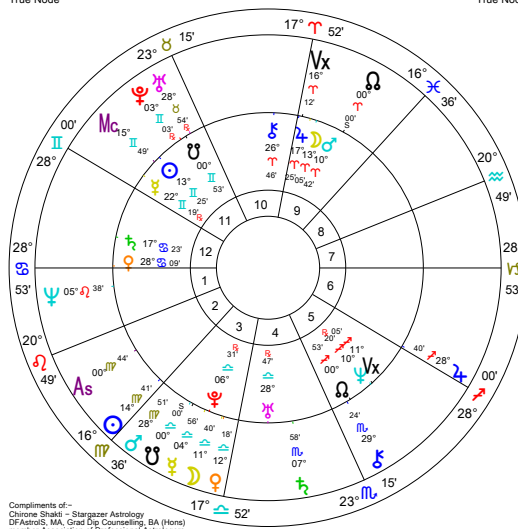

Synastry

Angelina - Brad
Tropical Draco

- His Draco MC on her Sun (2)
- “ “ UR-PL on her SN
- “ “ Vx on her MC-JU-MO-MA
- “ “ Chiron on her NN
- “ “ Mercury on her Pluto