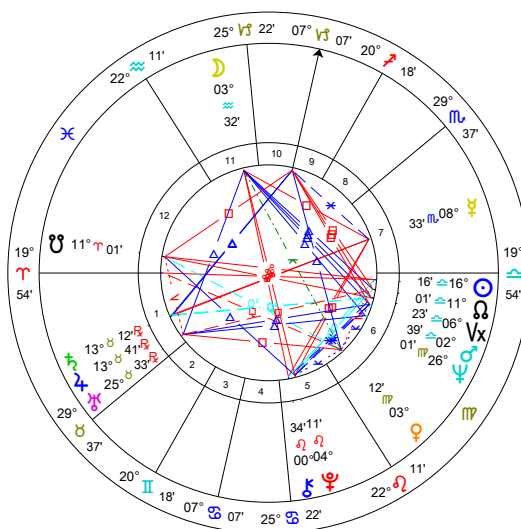

John Lennon

A
Natal
Tropical

*Aries ASC, chart ruler
Mars in 6th in det cnj Vx,
cnj Neptune,
trine Moon
SN Aries
Sun Libra in fall cnj DES,
also cnj NN
Moon AQ opp Pluto (e)
Fixed T sq Moon-Pluto-
Mercury
Air dominant*