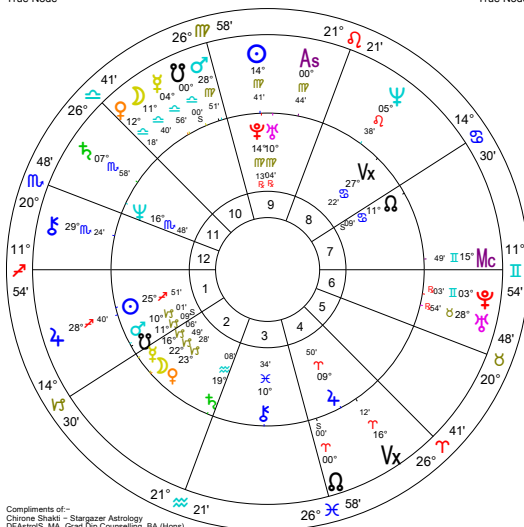

Synastry of the Soul Brad Pitt

Soul themes

Draco Jupiter cnj Sun
Draco Mars cnj MC
Draco Sun in 9th
cnj Pluto (e) +Uranus
Draco MC cnj DES