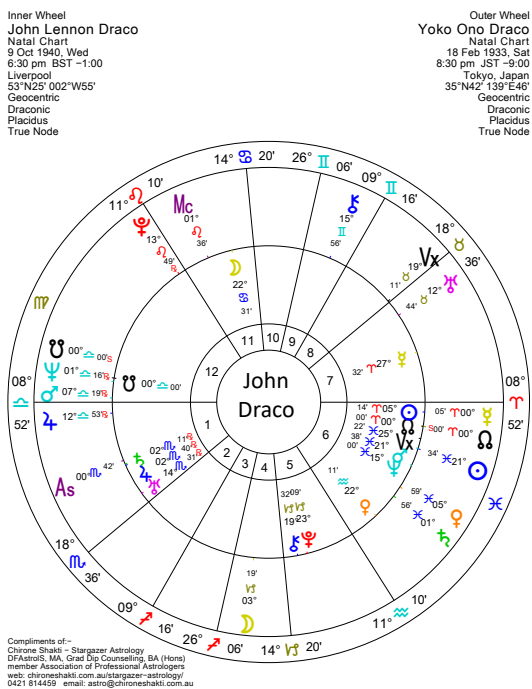

Synastry

John - Yoko
Draco Draco

- Her Draco Mars cnj his Draco ASC (1)
- “ “ Jupiter cnj his “ ASC (4)
- “ “ ASC cnj his “ Saturn-Jupiter (1)
- “ “ Sun cnj his “ Mars (e)
- “ “ “ cnj his “ Vx (3)
- “ “ Mercury cnj his “ Sun (5)

NB Both have Draco Mercury in Aries