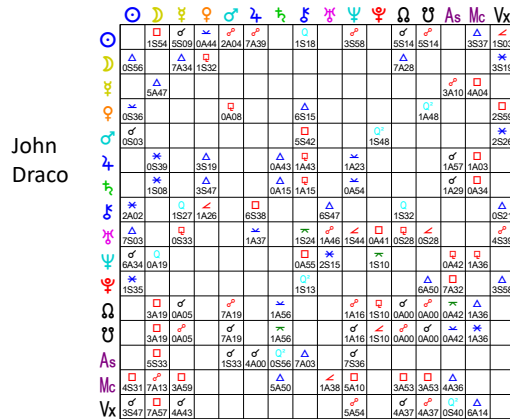

NB Both have Draco Mercury in Aries

Synastry Grid

John – Yoko
 Draco – Draco

Note
 Sun-Moon cross-aspects

*which were absent in the
 Tropical-Tropical synastry grid*

Across
Yoko Ono Draco
 Natal Chart
 18 Feb 1933, Sat
 8:30 pm JST -9:00
 Tokyo, Japan
 35°N42' 139°E46'
 Geocentric
 Draconic
 Placidus
 True Node

Down
John Lennon Draco
 Natal Chart
 9 Oct 1940, Wed
 6:30 pm BST -1:00
 Liverpool
 53°N25' 002°W55'
 Geocentric
 Draconic
 Placidus
 True Node

Synastry Grid
 Yoko Draco

What does this tell us about their soul journeys?