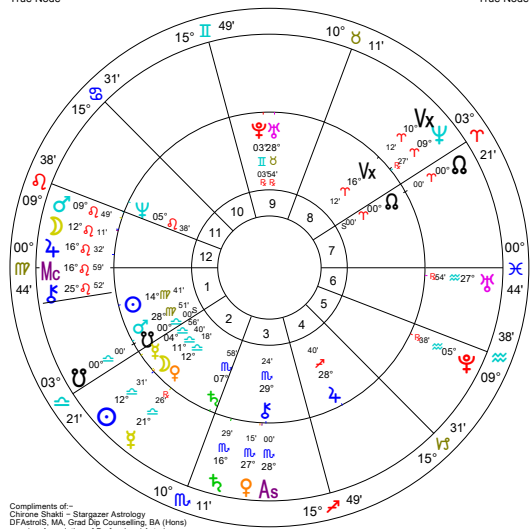

Outer Wheel
Angelina Jolie Draco
Natal Chart
4 Jun 1975, Wed
9:09 am PDT +7:00
Los Angeles, California
34°N03'08" 118°W14'34"
Geocentric
Draconic
Placidus
True Node