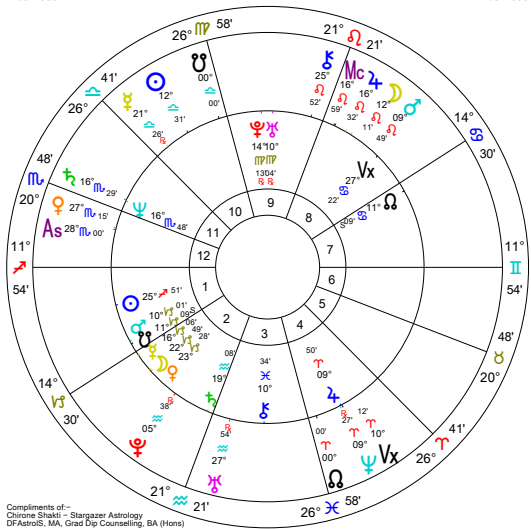

Synastry
Brad - Angelina
Tropical Draco

Her Draco Saturn on his Neptune (e)
Her Draco Neptune-Vx on his Jupiter (e)
Her Draco NN on his IC
Her Draco Sun in his 10th

Outer Wheel
Angelina Jolie Draco
Natal Chart
4 Jun 1975, Wed
9:09 am PDT +7:00
Los Angeles, California
34°N03'08" 118°W14'34"
Geocentric
Draconic
Placidus
True Node