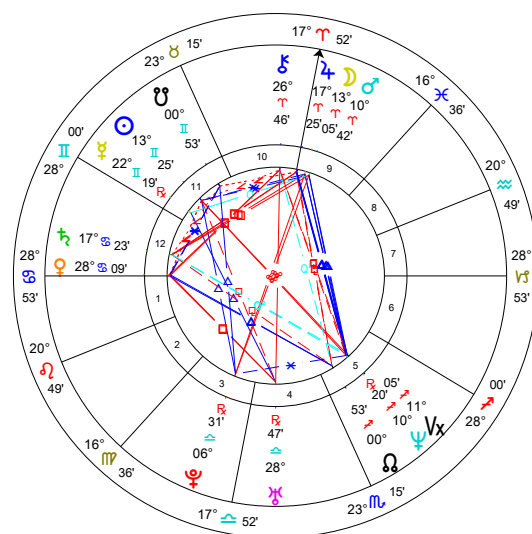

What does this tell us about his soul journey?

His natural Sagittarian traits are enhanced, boost of confidence

Channeling energy into his public life

His identity as a powerful agent of change is further enhanced

Relationships will have a soul connection with his professional life.

Angelina Jolie

AA

Natal

Tropical

Cancer rising, cnj Venus (e)

Chart ruler Moon in Aries

cnj Mars, Jupiter, MC

Sun Gemini sxt Moon (e)

opp Neptune (3)

Neptune cnj Vx (e)

Mars opp Pluto (4)

Uranus sq ASC-DES (e)

Venus sq Uranus (e)

Cardinal dominant

Void in Fixed & Earth

NN zero Sag

"In my early 20s I was fighting with myself. Now I take that punk in me to Washington, and I fight for something important."

UNHCR
Special Envoy