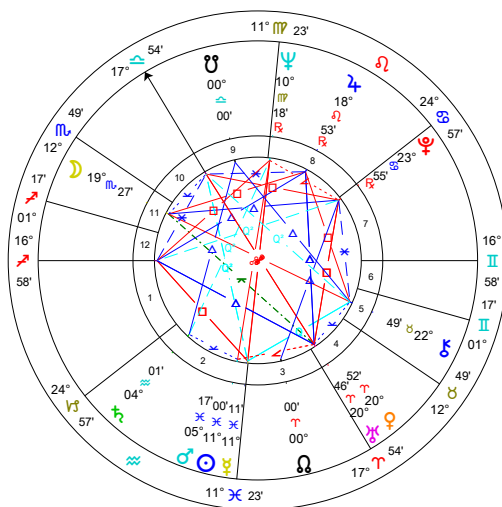

Elizabeth Taylor Draconic chart

The only points that change signs
are the Moon's Nodes
3½ degrees (approx) difference

Elizabeth Taylor Draconic
Natal Chart
27 Feb 1932, Sat
2:30 am GMT +0:00
London, United Kingdom
51°N30' 00"W10'
Geocentric
Draconic
Placidus
True Node
Rating: AA
ADB