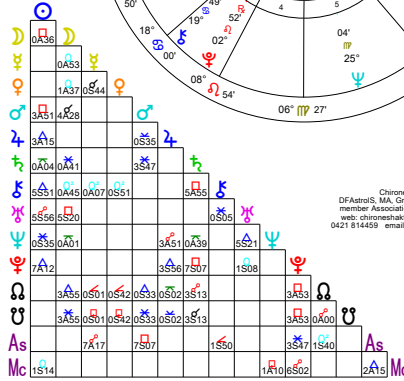

Margaret Atwood

A Tropical natal

Chart ruler
Mercury s/Rx in det
MC ruler Uranus (opp Sun)
in 12th
Saturn in fall cnj SN in 12th
Scorpio Sun
Mars cnj Moon AQ
First Q Moon, SN Aries