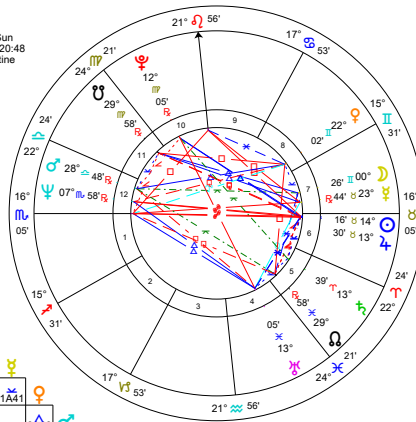

Jesus Christ

Pam Crane's research

- Scorpio rises, ruler
- Pluto in 10th
- Sun Taurus cnj
- Jupiter (1)
- opp Neptune (7)
- Leo MC
- Moon Gemini
- Uranus-Pluto opp (1)