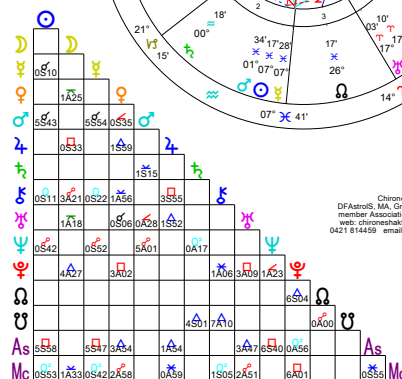

Elizabeth Taylor

AA
Tropical natal

Sag rising
Chart ruler Jupiter in
Leo trine ASC
and Venus-Uranus
Venus MC ruler
Sun cnj ME (e) cnj Mars
(6) in Pisces
Sun opp Neptune

NN approx 3½ degrees
away from 0 Aries

Elizabeth Taylor –
“Rebel Superstar”