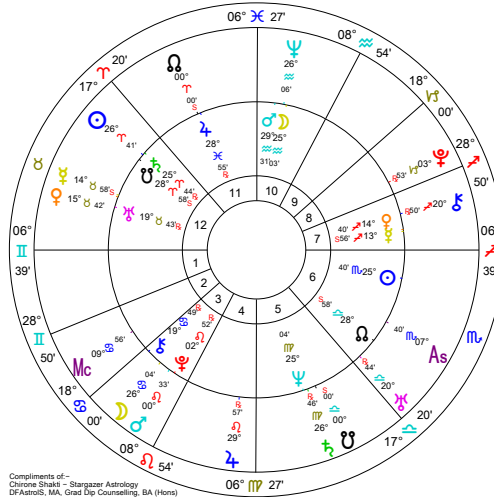

Synastry of the Soul

Margaret Atwood Synastry Draco - Tropical

- Draco Sun in 12th
- Draco Sun cnj Tropical Saturn
- Draco Saturn cnj Neptune
- Draco Neptune cnj Moon
- Draco Venus cnj Uranus
- Draco Mars cnj Pluto
- Draco NN cnj Jupiter

Outer Wheel
Margaret Atwood - Draconic
Natal Chart
18 Nov 1939, Sat
5:00 pm EST +5:00
Ottawa, Canada
45°N25' 075°W42'
Geocentric
Draconic
Placidus
True Node

What does this tell us about her soul journey?

Partners and friends are strongly connected with her soul purpose.

Soul themes - themes of the birth chart repeated and augmented in the Draconic chart

- Her passion for writing about
  - women's position in society
  - uses and abuses of power
  - issues of gender and identity
    - dystopia
    - religion and myth