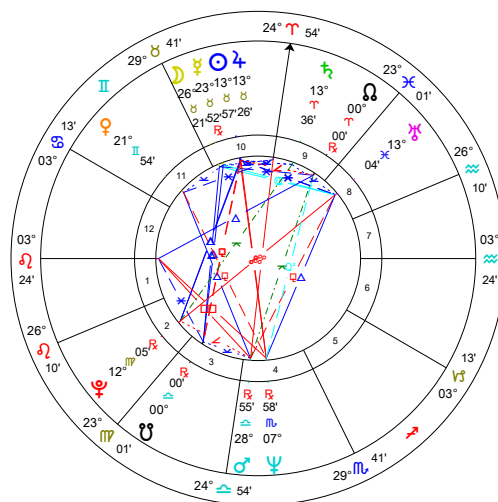

Jesus Christ

with True NN at zero Aries

- Leo rises
- Sun in Taurus cnj Jupiter (e)
- Moon in Taurus (exalted)
- Sun, Moon, Mercury, Jupiter all in 10th
- Aries MC