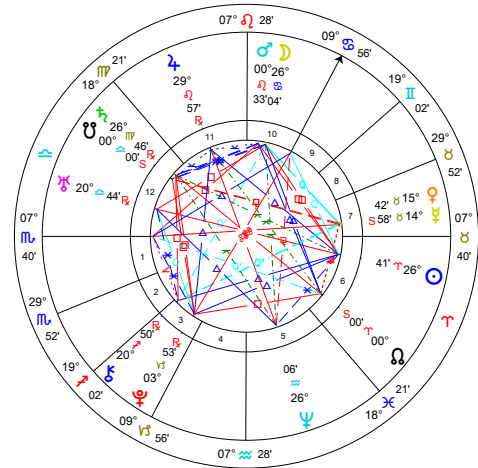

Draconic

What stays the same between a Tropical & Draconic chart?

- House placements
- Aspects and aspect patterns*
- Angular planets
- Lunar phases
- Chart shapings

*but not modality/element