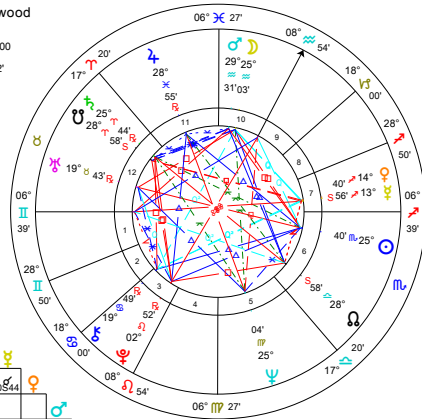

Margaret Atwood

A Tropical natal

Chart ruler
Mercury s/Rx in det
MC ruler Uranus (opp Sun)
in 12th
Saturn in fall cnj SN in 12th
Scorpio Sun
Mars cnj Moon AQ
First Q Moon, SN Aries