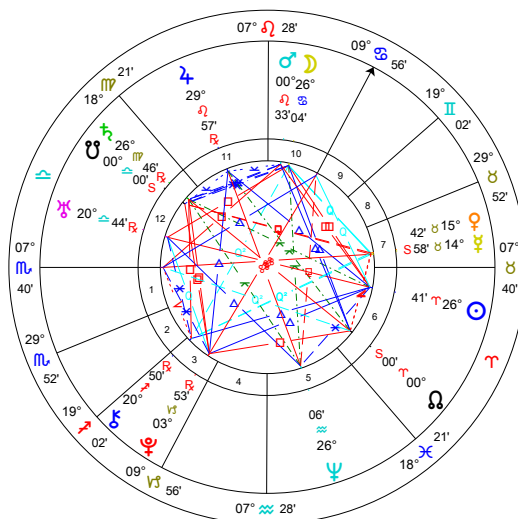

Margaret Atwood

Draconic chart

Scorpio ASC
Mars & Pluto now chart rulers
Sun Aries, Moon Cancer
Moon is now MC ruler, in 10th
Sun and Moon now Cardinal

Margaret Atwood - Draconic
Natal Chart
18 Nov 1939, Sat
5:00 pm EST +5:00
Ottawa, Canada
45°N25' 075°W42'
Geocentric
Draconic
Placidus
True Node
Rating: A
ADB