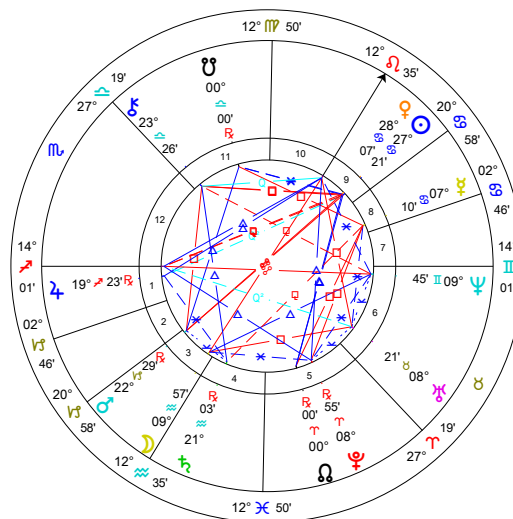

Volodymyr Zelenskyy

Draconic chart

- Sag rises
- New chart ruler Jupiter in dig in 1st
- Sun in Cancer rules MC
- Moon in AQ
- Both charts Mut ASC, Fixed MC

Volodymyr Zelenskyy Draco
Natal Chart
25 Jan 1978, Wed
2:00 pm BAT - 3:00
Krivoj Rog, Ukraine
47°N55' 033"E21'
Geocentric
Draconic
Placidus
True Node
Rating: A