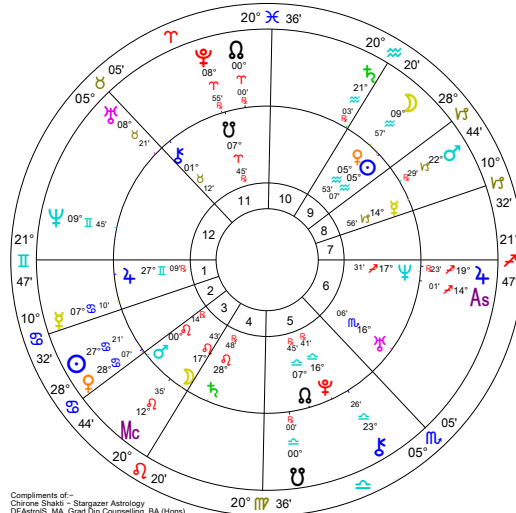

Synastry of the Soul

Zelensky Synastry Draco-Tropical

- Draco Sun in 2nd
- Draco Saturn cnj Trop MC (1)
  (cnj Ukraine's Moon)
- Draco Moon cnj Sun, Venus (4)
- Draco Sun, Venus cnj Mars (out of sign) (3,2)
- Draco Pluto cnj SN (1)
- Draco MC cnj Moon (5)

Inner Wheel
Volodymyr Zelenskyy
Natal Chart
25 Jan 1978, Wed
2:00 pm BAT -3:00
Krivoi Rog, Ukraine
47°N55' 03"E21'
Geocentric
Tropical
Placidus
True Node

Outer Wheel
Volodymyr Zelenskyy Draco
Natal Chart
25 Jan 1978, Wed
2:00 pm BAT -3:00
Krivoi Rog, Ukraine
47°N55' 03"E21'
Geocentric
Draconic
Placidus
True Node

What does this tell us about his soul journey?

Soul themes:

- Aquarian energy strong – freedom,
  liberty, equality, fraternity (à la French revolution)
- Stepping into authority
  + for his country
- Enlisting power to fight in partnership