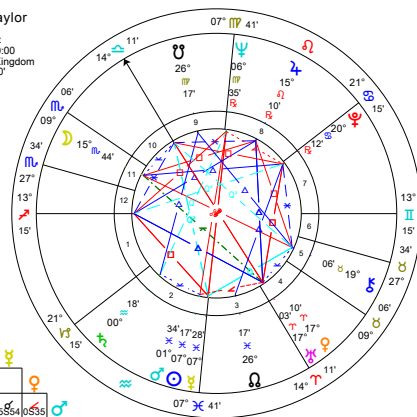

Elizabeth Taylor

AA
Tropical natal

Sag rising
Chart ruler Jupiter in
Leo trine ASC
and Venus-Uranus
Venus MC ruler
Sun cnj ME (e) cnj Mars
(6) in Pisces
Sun opp Neptune

NN approx 3½ degrees
away from 0 Aries

Elizabeth Taylor –
“Rebel Superstar”