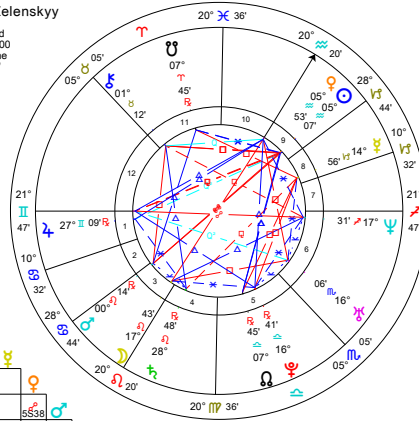

Volodymyr Zelenskyy

A Tropical natal

- Gemini ASC
- Chart ruler Mercury in Cap in 8th
- Jupiter rises in det
- Sun AQ cnj Venus (e)
- opp Mars (5)
- Moon Leo trine Neptune (e) cnj IC (3)
- Sun rules IC

Volodymyr Zelenskyy
Natal Chart
25 Jan 1978, Wed
2:00 pm BAT - 3:00
Krivoj Rog, Ukraine
47°N55' 033"E21'
Geocentric
Tropical
Placidus
True Node