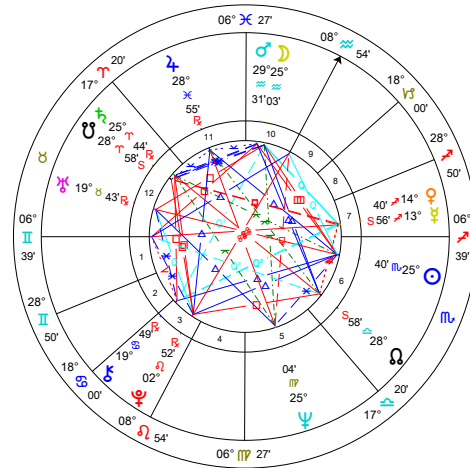

At first glance, the Draconic chart will look the same as the Tropical chart, until you start to look more closely.

Tropical

Margaret Atwood Draco
Natal Chart
18 Nov 1939, Sat
5:00 pm EST +5:00
Ottawa, Canada
45°N25' 07.5"W42'
Geocentric
Draconic
Placidus
True Node
Rating: A
ADB