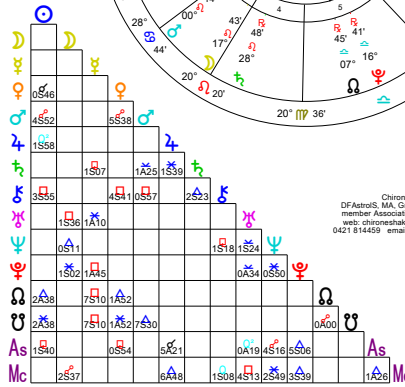

Volodymyr Zelenskyy

A Tropical natal

- Gemini ASC
- Chart ruler Mercury in Cap in 8th
- Jupiter rises in det
- Sun AQ cnj Venus (e)
- opp Mars (5)
- Moon Leo trine Neptune (e) cnj IC (3)
- Sun rules IC

Volodymyr Zelenskyy
Natal Chart
25 Jan 1978, Wed
2:00 pm BAT - 3:00
Krivoj Rog, Ukraine
47°N55' 033"E21'
Geocentric
Tropical
Placidus
True Node