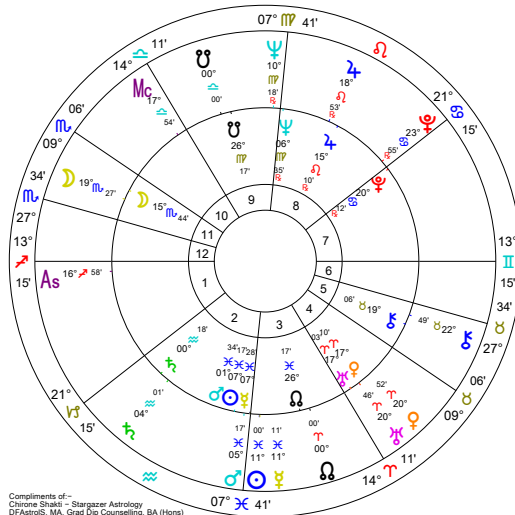

Synastry of the Soul

Elizabeth Taylor Synastry Draco-Tropical

Her natal chart
is almost identical to
her Draco chart

Draco MC opp Venus-Uranus (e)
Draco Mars cnj Sun-Mercury

Outer Wheel
Elizabeth Taylor
Draco
Natal Chart
27 Feb 1932, Sat
2:30 am GMT +0:00
London, United Kingdom
51°N30' 00"W10'
Geocentric
Draco
Placidus
True Node

What does this tell us about her soul journey?

When people are born with NN close to zero Aries, they are closely aligned with their soul purpose.

Soul themes that are augmented by the contacts from the Draco chart

Magnetic attraction tied to her professional life

Raising awareness of women's roles and issues

Her voice, compassion and activism for the disadvantaged