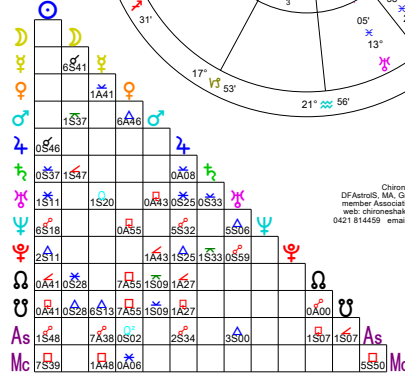

Jesus Christ

Pam Crane's research

- Scorpio rises, ruler
- Pluto in 10th
- Sun Taurus cnj
- Jupiter (1)
- opp Neptune (7)
- Leo MC
- Moon Gemini
- Uranus-Pluto opp (1)