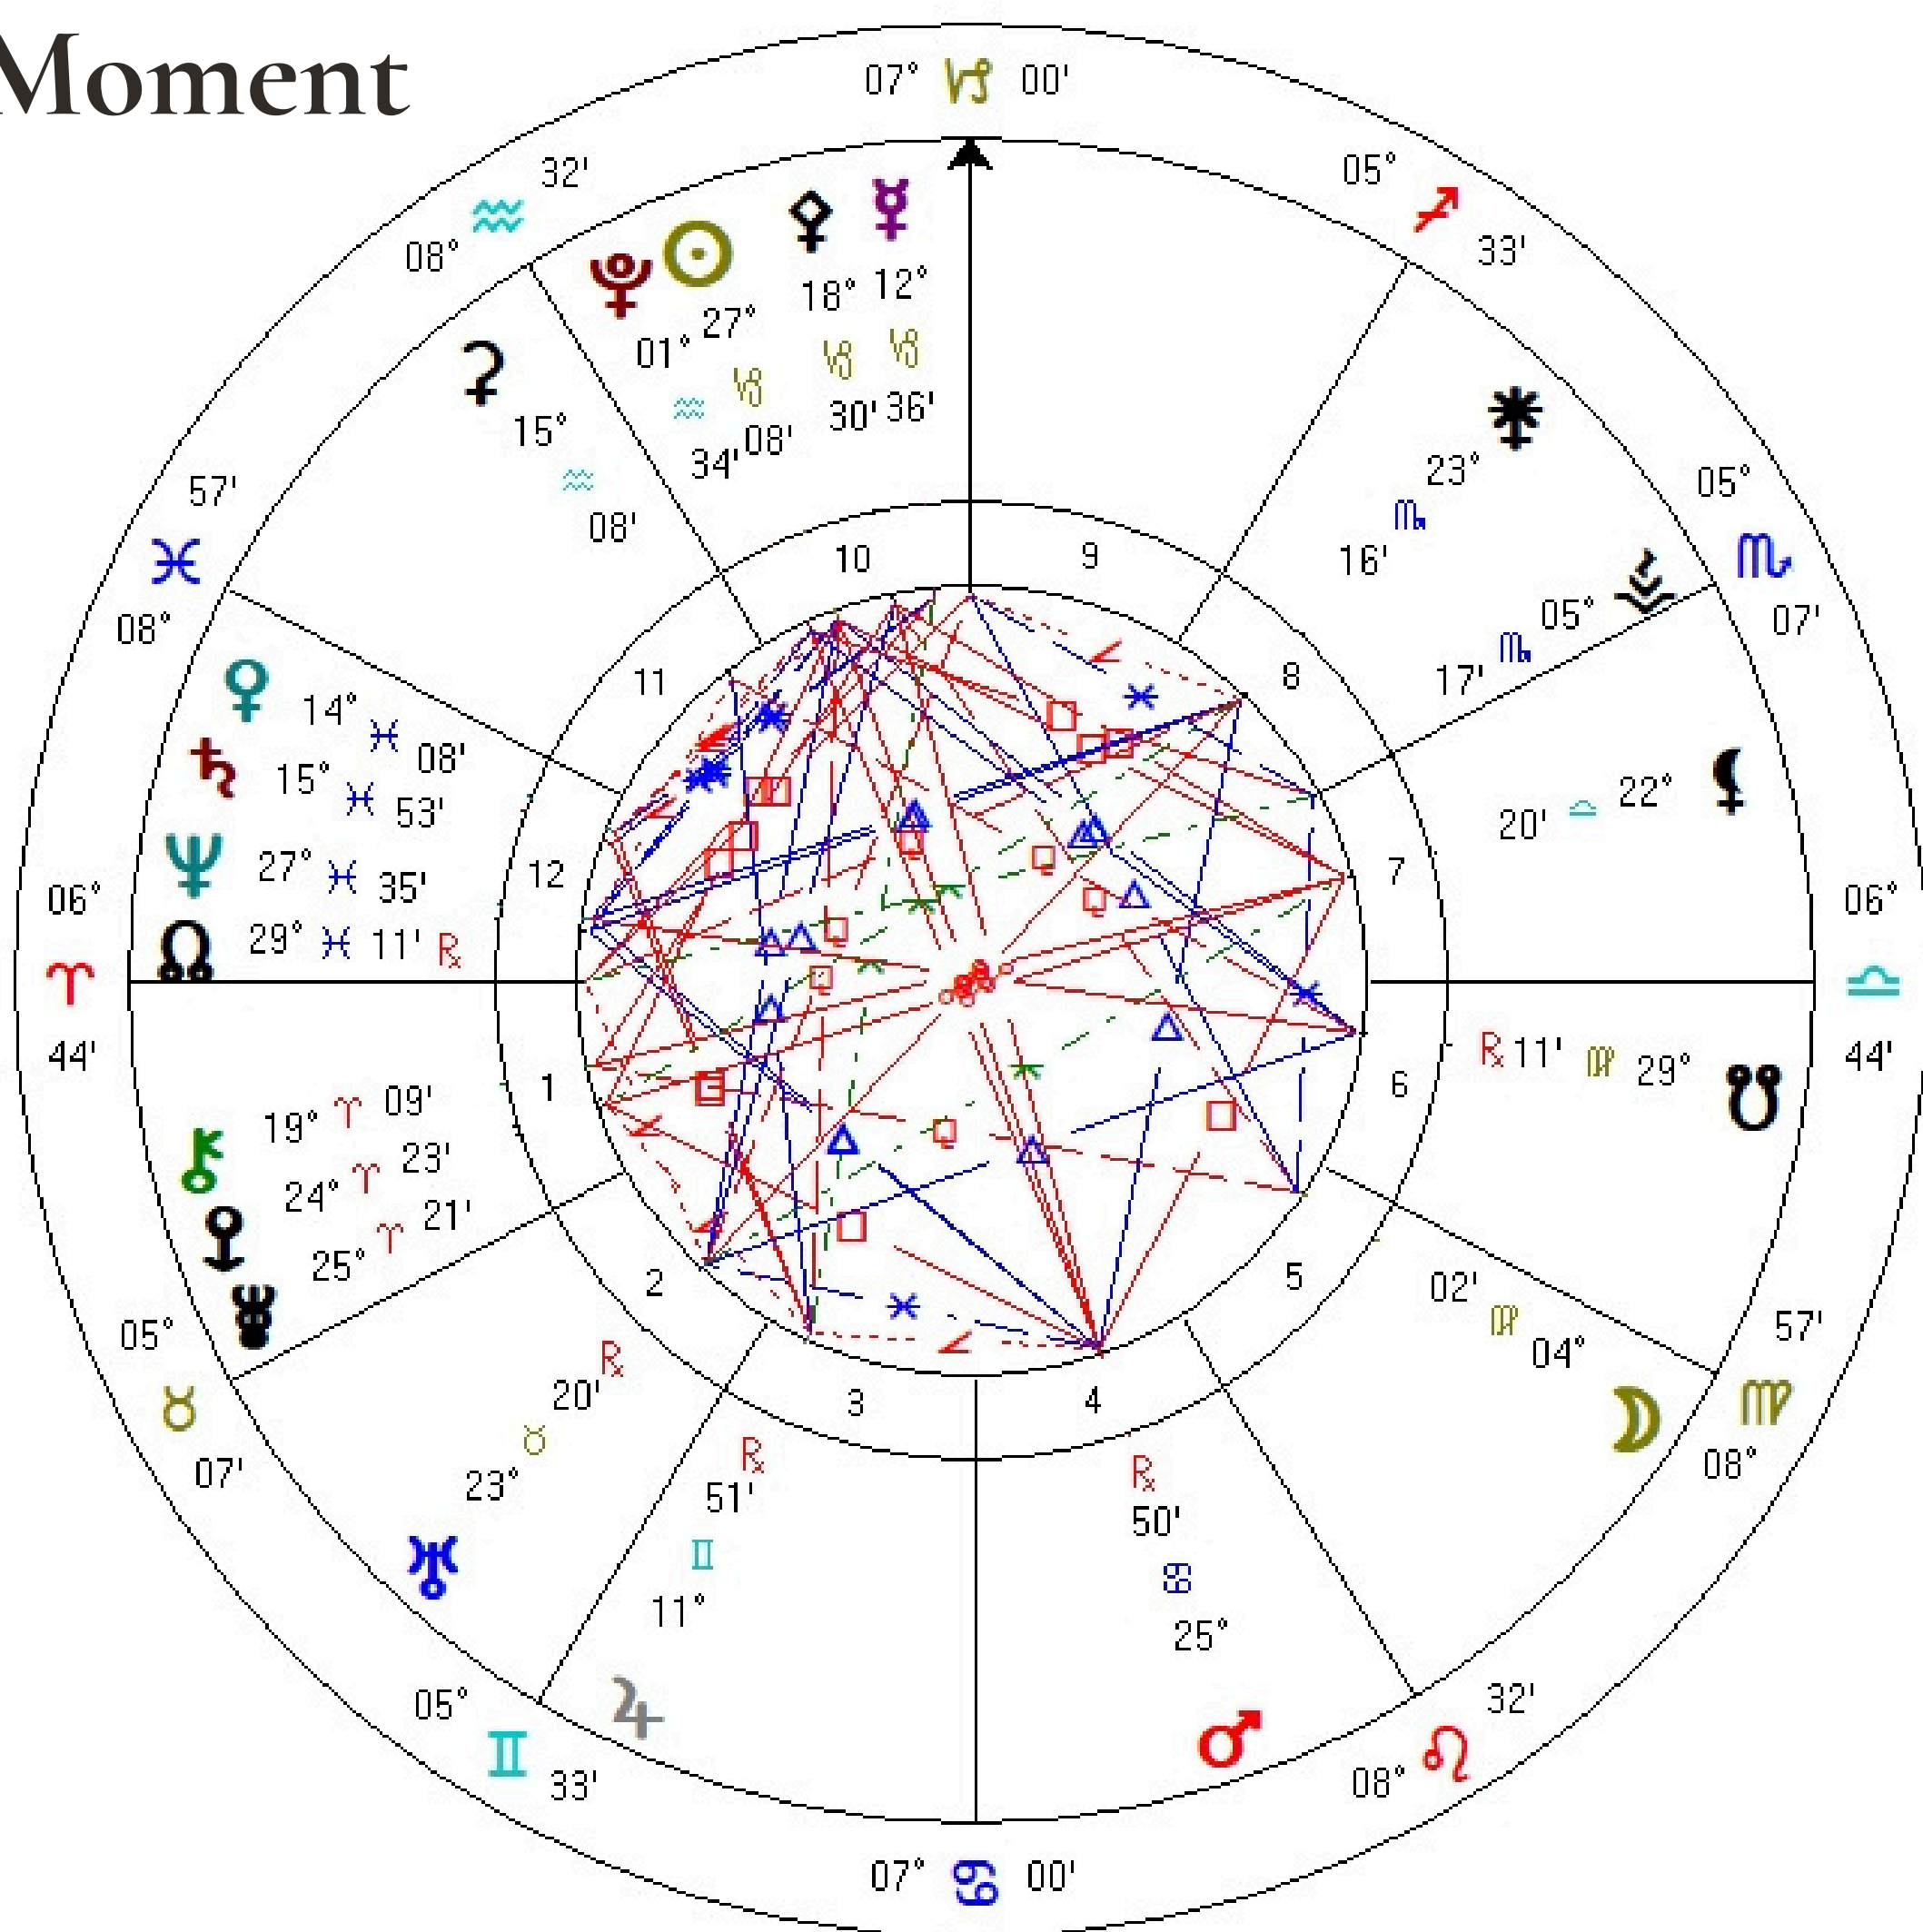

The Chart of the Moment