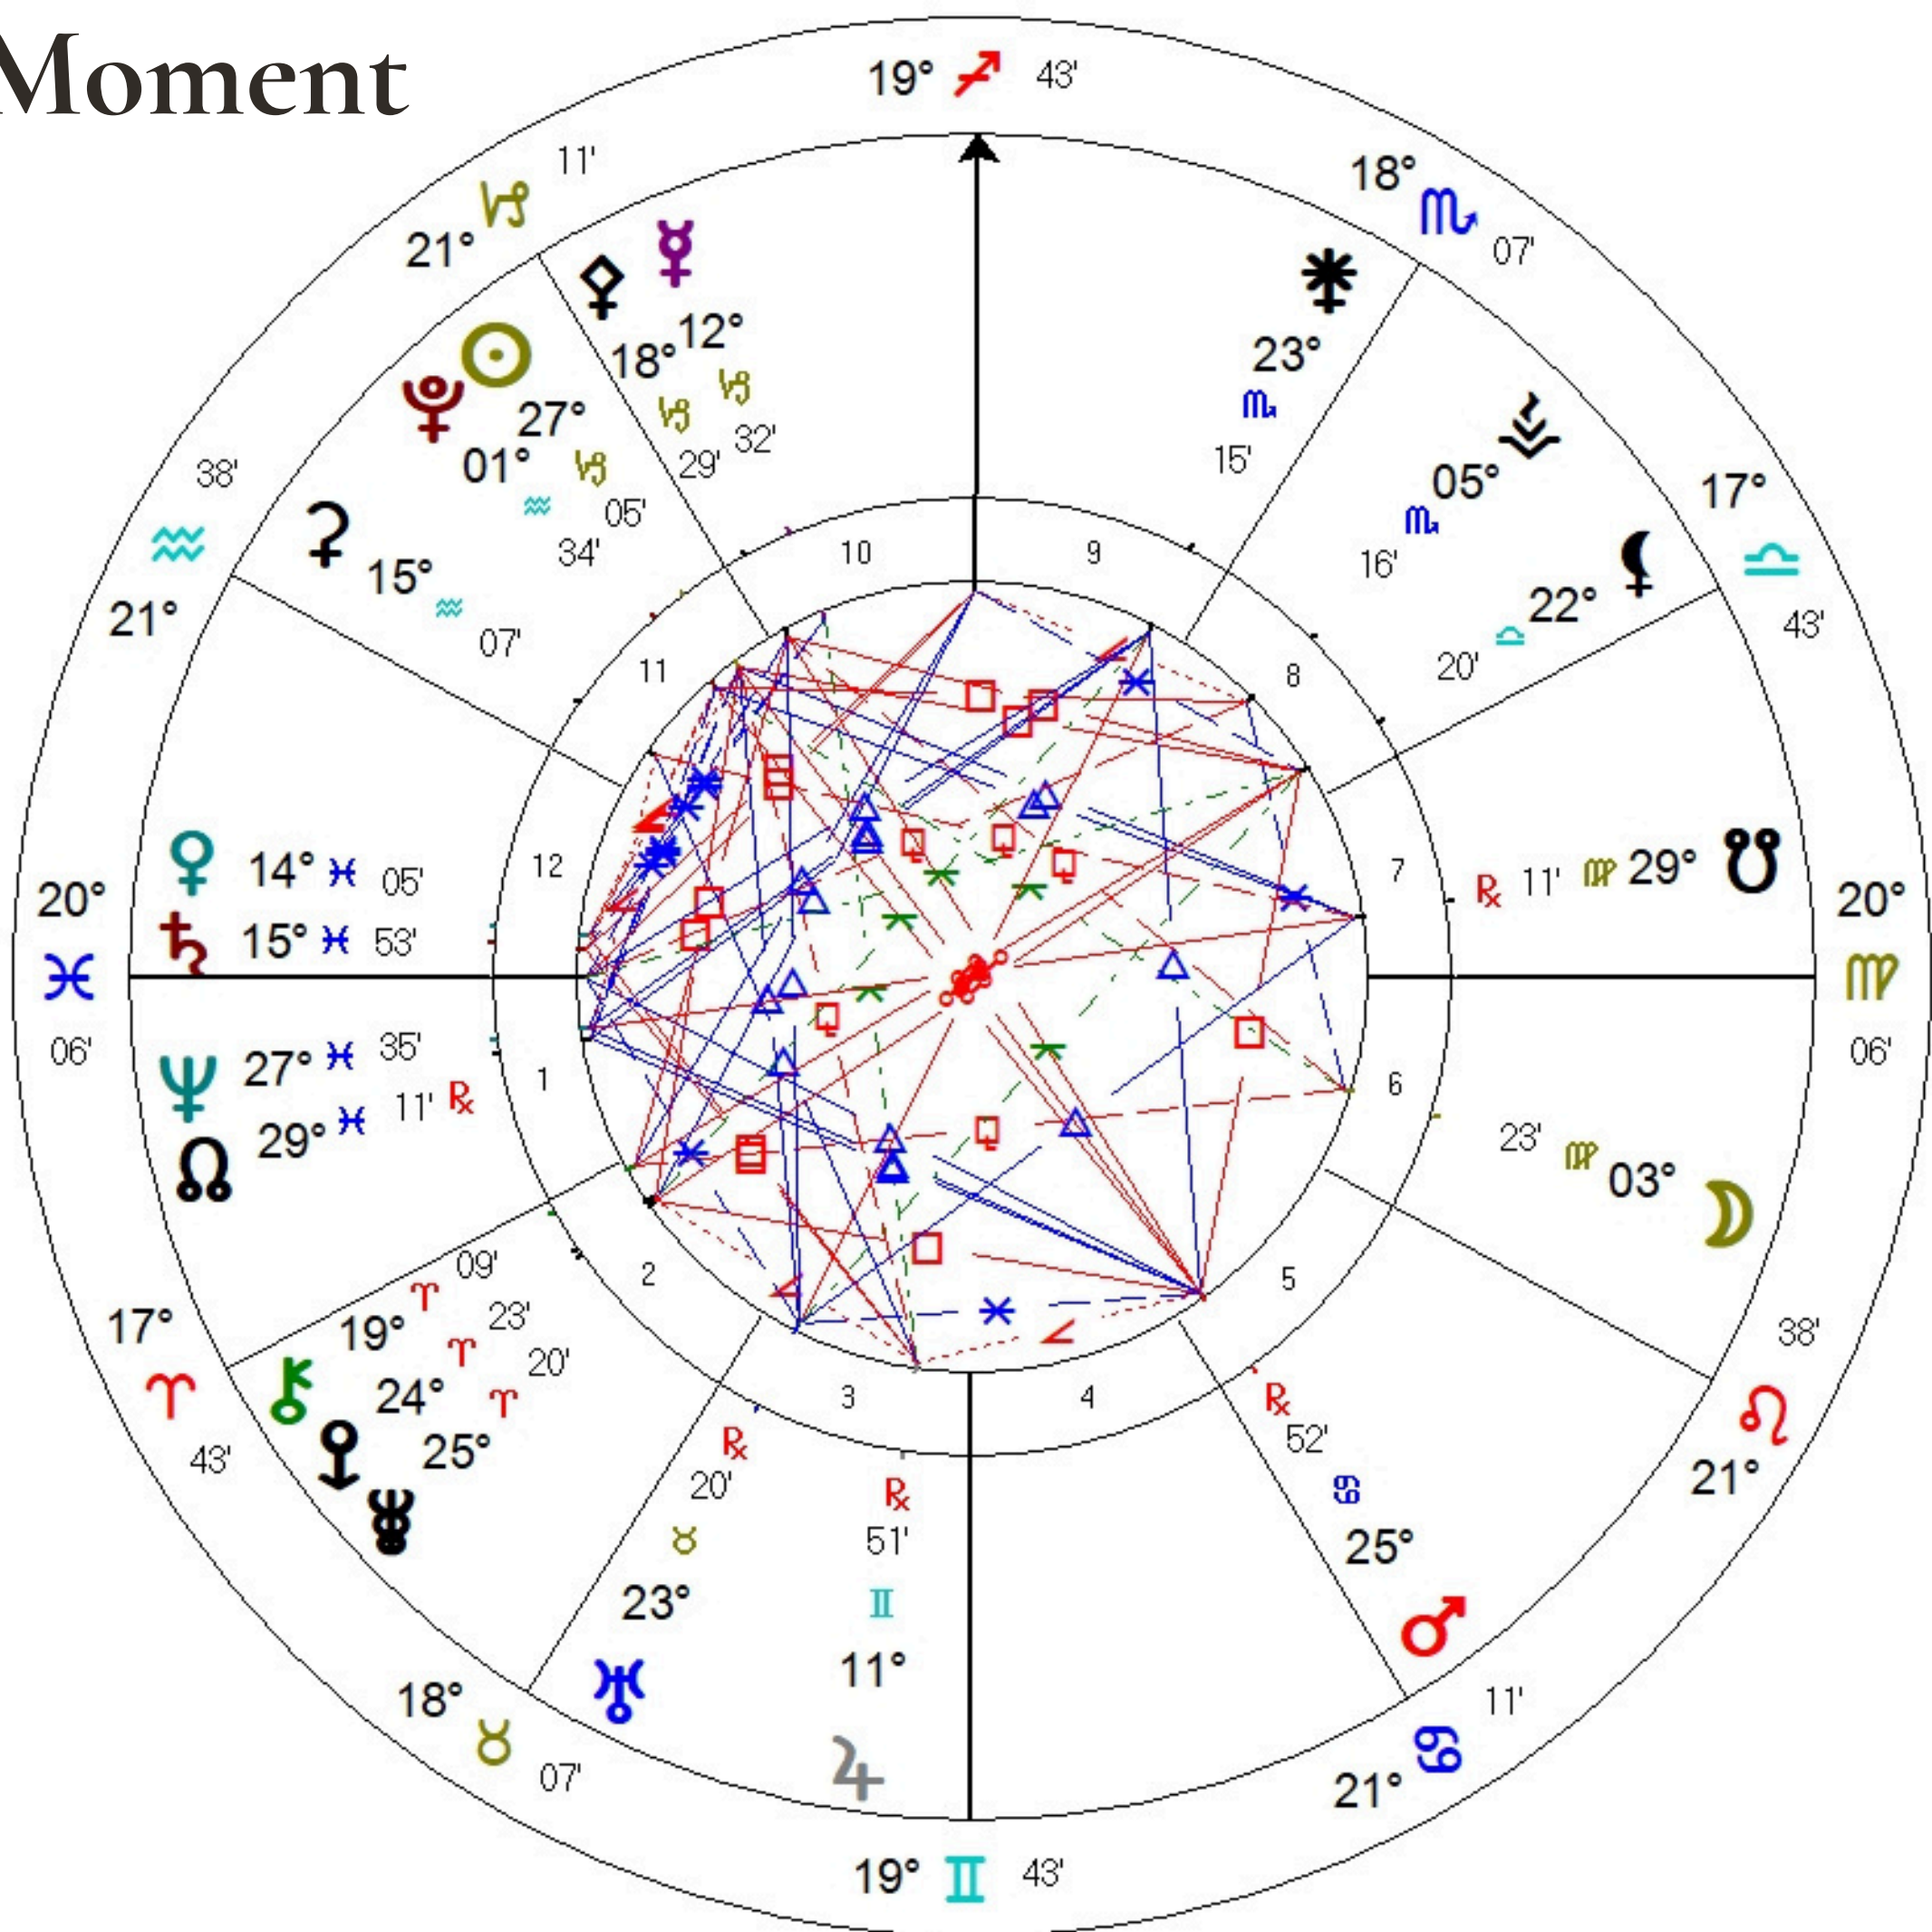

The Healing Dreams of Asclepius:
The Art of Growing Back our Hands

“Truth, naked and cold, had been turned away from every door in the village. Her nakedness frightened the people. When Parable found her she was huddled in a corner, shivering and hungry. Taking pity on her, Parable gathered her up and took her home. There she dressed Truth in Story, warmed her, and sent her out again. Clothed in Story, Truth knocked at the villagers’ doors and was readily welcomed into people’s houses. They invited her to eat at their table and to warm herself by their fire.”

— A Jewish Proverb*

The Chart of the Moment

Biodynamic Craniosacral Therapy

The background is a vibrant, deep blue underwater scene. It features a dense field of small, bright blue bubbles rising from the bottom. Light rays penetrate from the top, creating a shimmering effect. The overall texture is fluid and dynamic, with varying shades of blue from dark indigo to bright cyan.

CRI

Mid Tide

Long Tide

The Tides

A dirt path winds through a dense forest of tall trees with vibrant green foliage. Sunlight filters through the canopy, creating a bright, airy atmosphere. The path leads from the foreground into the distance, flanked by thick brush and undergrowth.

Process-Oriented Psychotherapy

Arnold Mindell

Levels of Awareness

Consensus Reality

Dreamland

Essence

Primary & Secondary Process

Channels of Perception