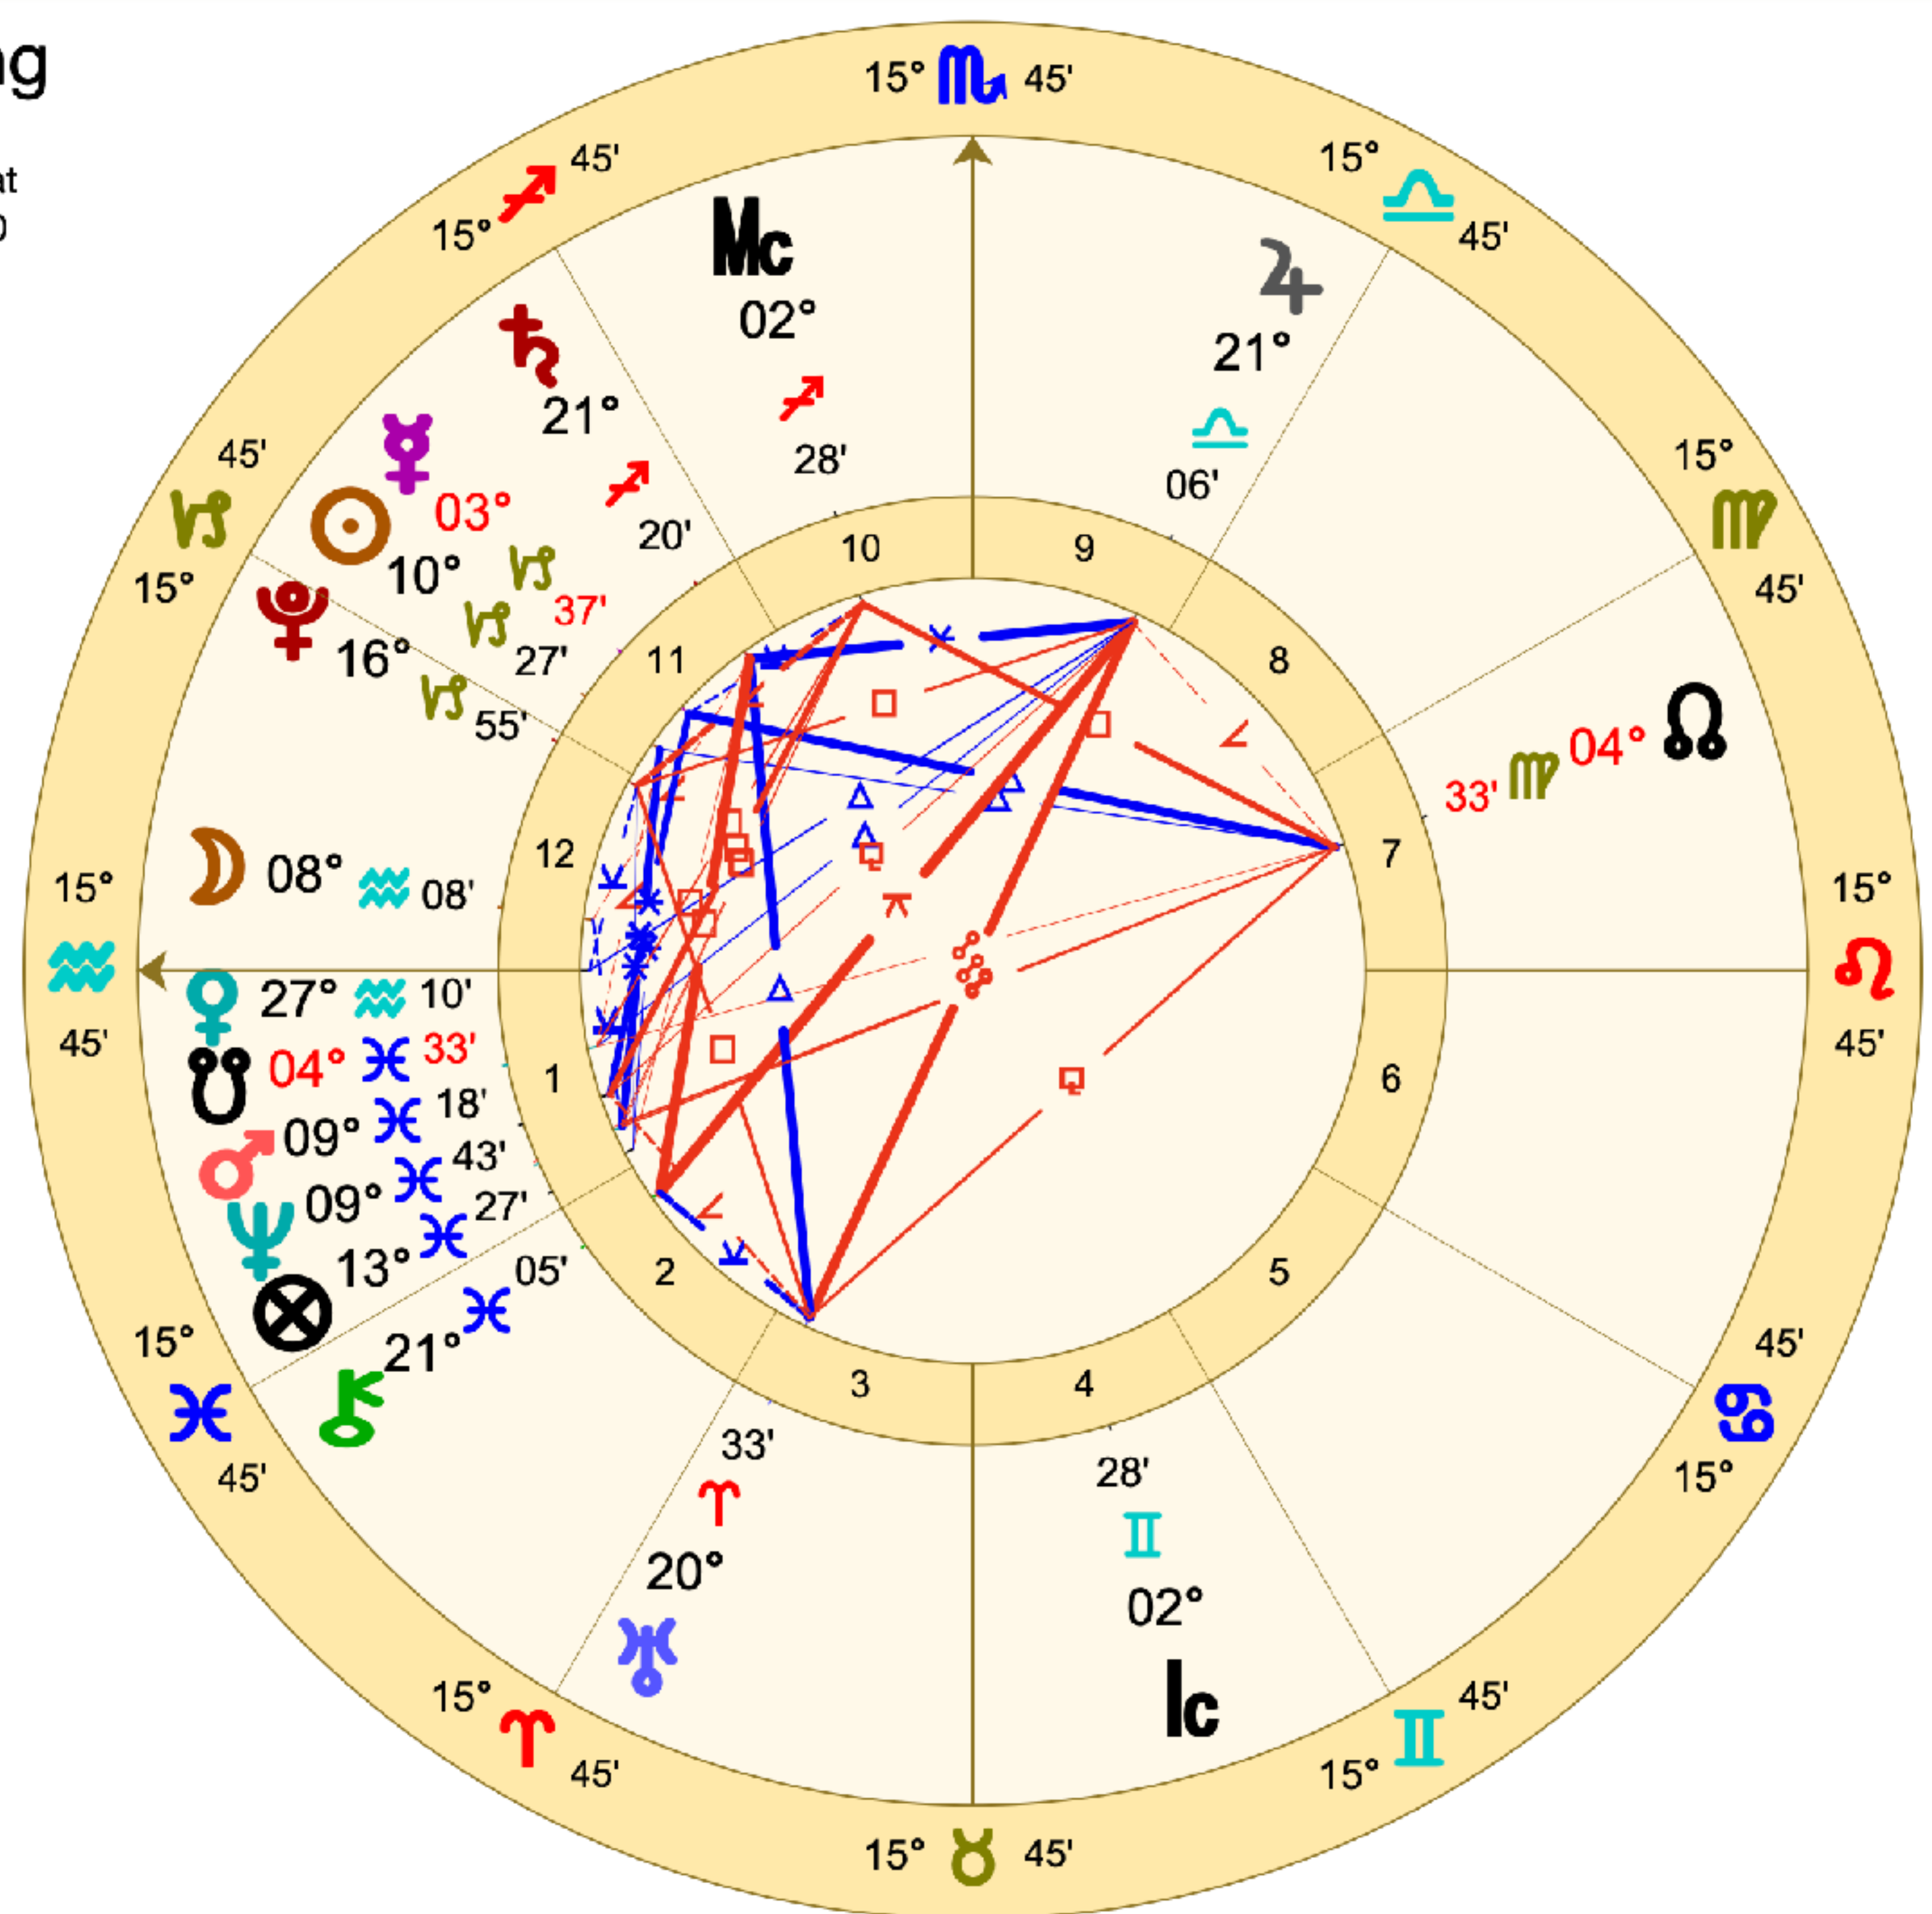

Or consider aspects from the benefics to your 'money planet' (money from others)

- e.g. Mars or Moon strongly placed in the 8th house

Elected

Gambling for 40 mins!

Gambling

Natal
31 Dec 2016, Sat
09:00 PST +8:00
Las Vegas, NV
Geocentric
Tropical
Equal