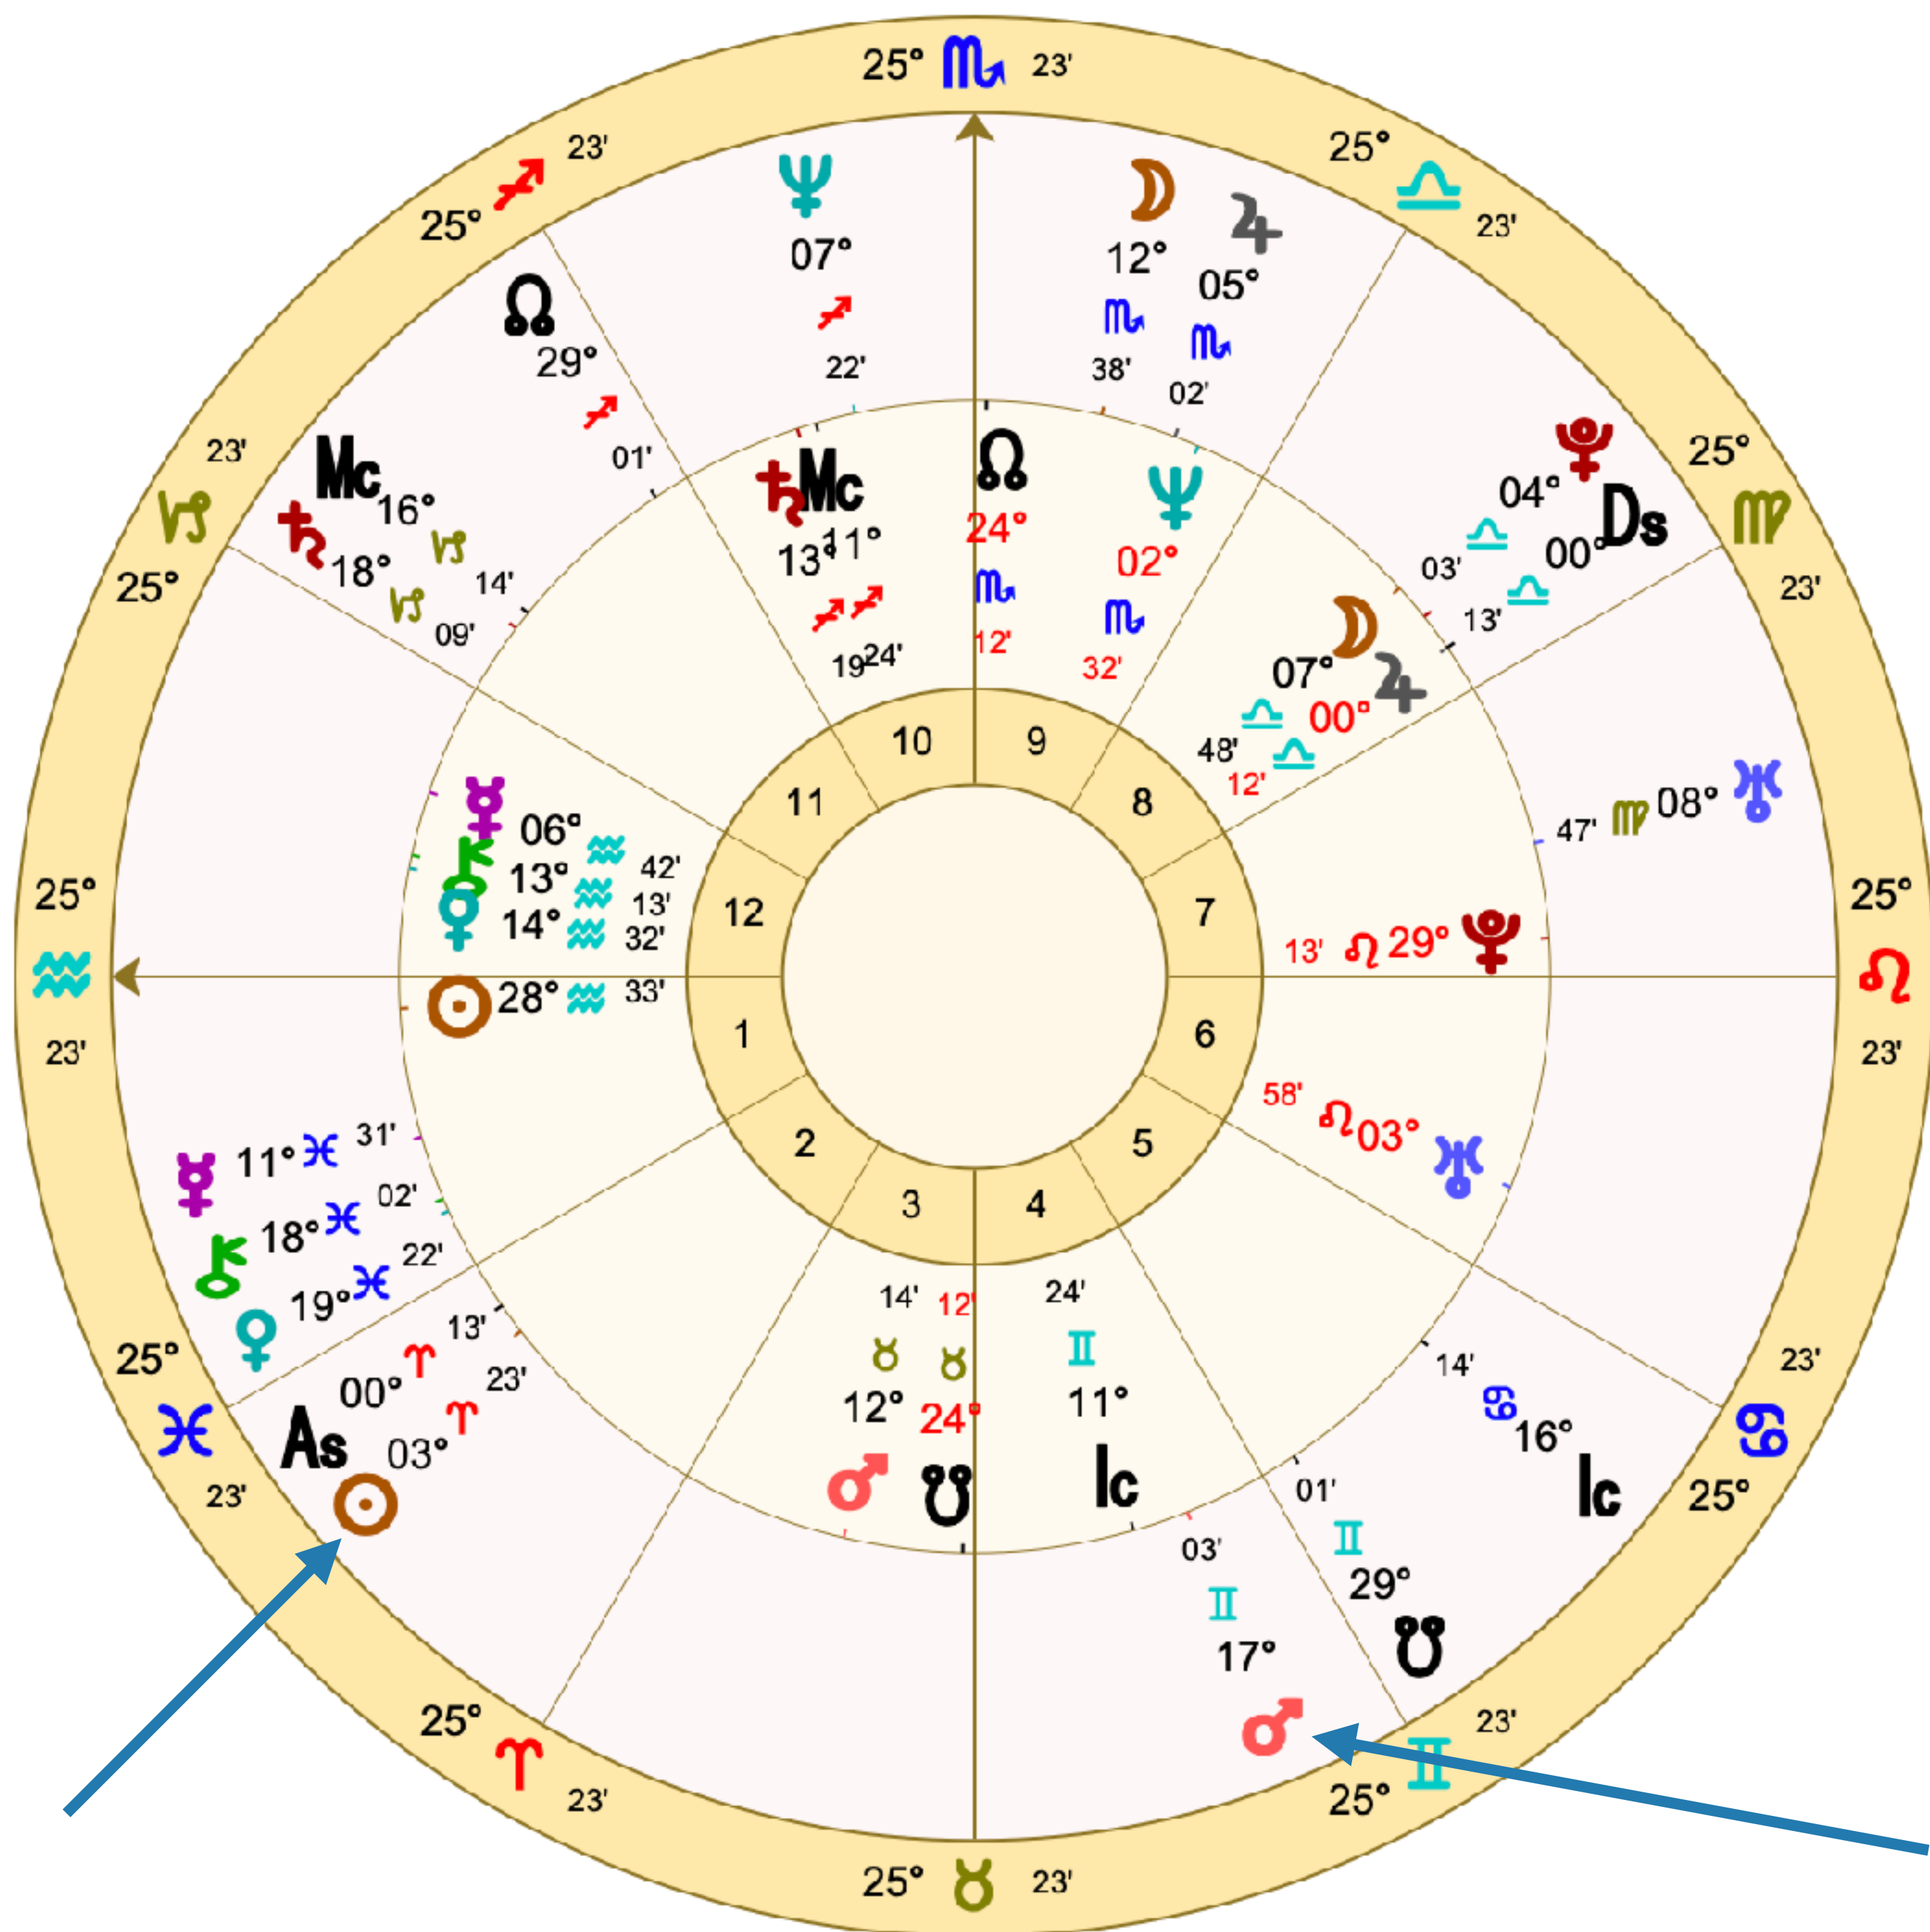

McLaughlin

Natal

Inner Ring

17 Feb 1957, Sun

06:35 EST +5:00

Boston, MA

Geocentric

Tropical

Equal

McLaughlin

Directed - Solar Arc

Outer Ring

13 Dec 1991, Fri

12:00 EST +5:00

Boston, MA

Geocentric

Tropical

Equal