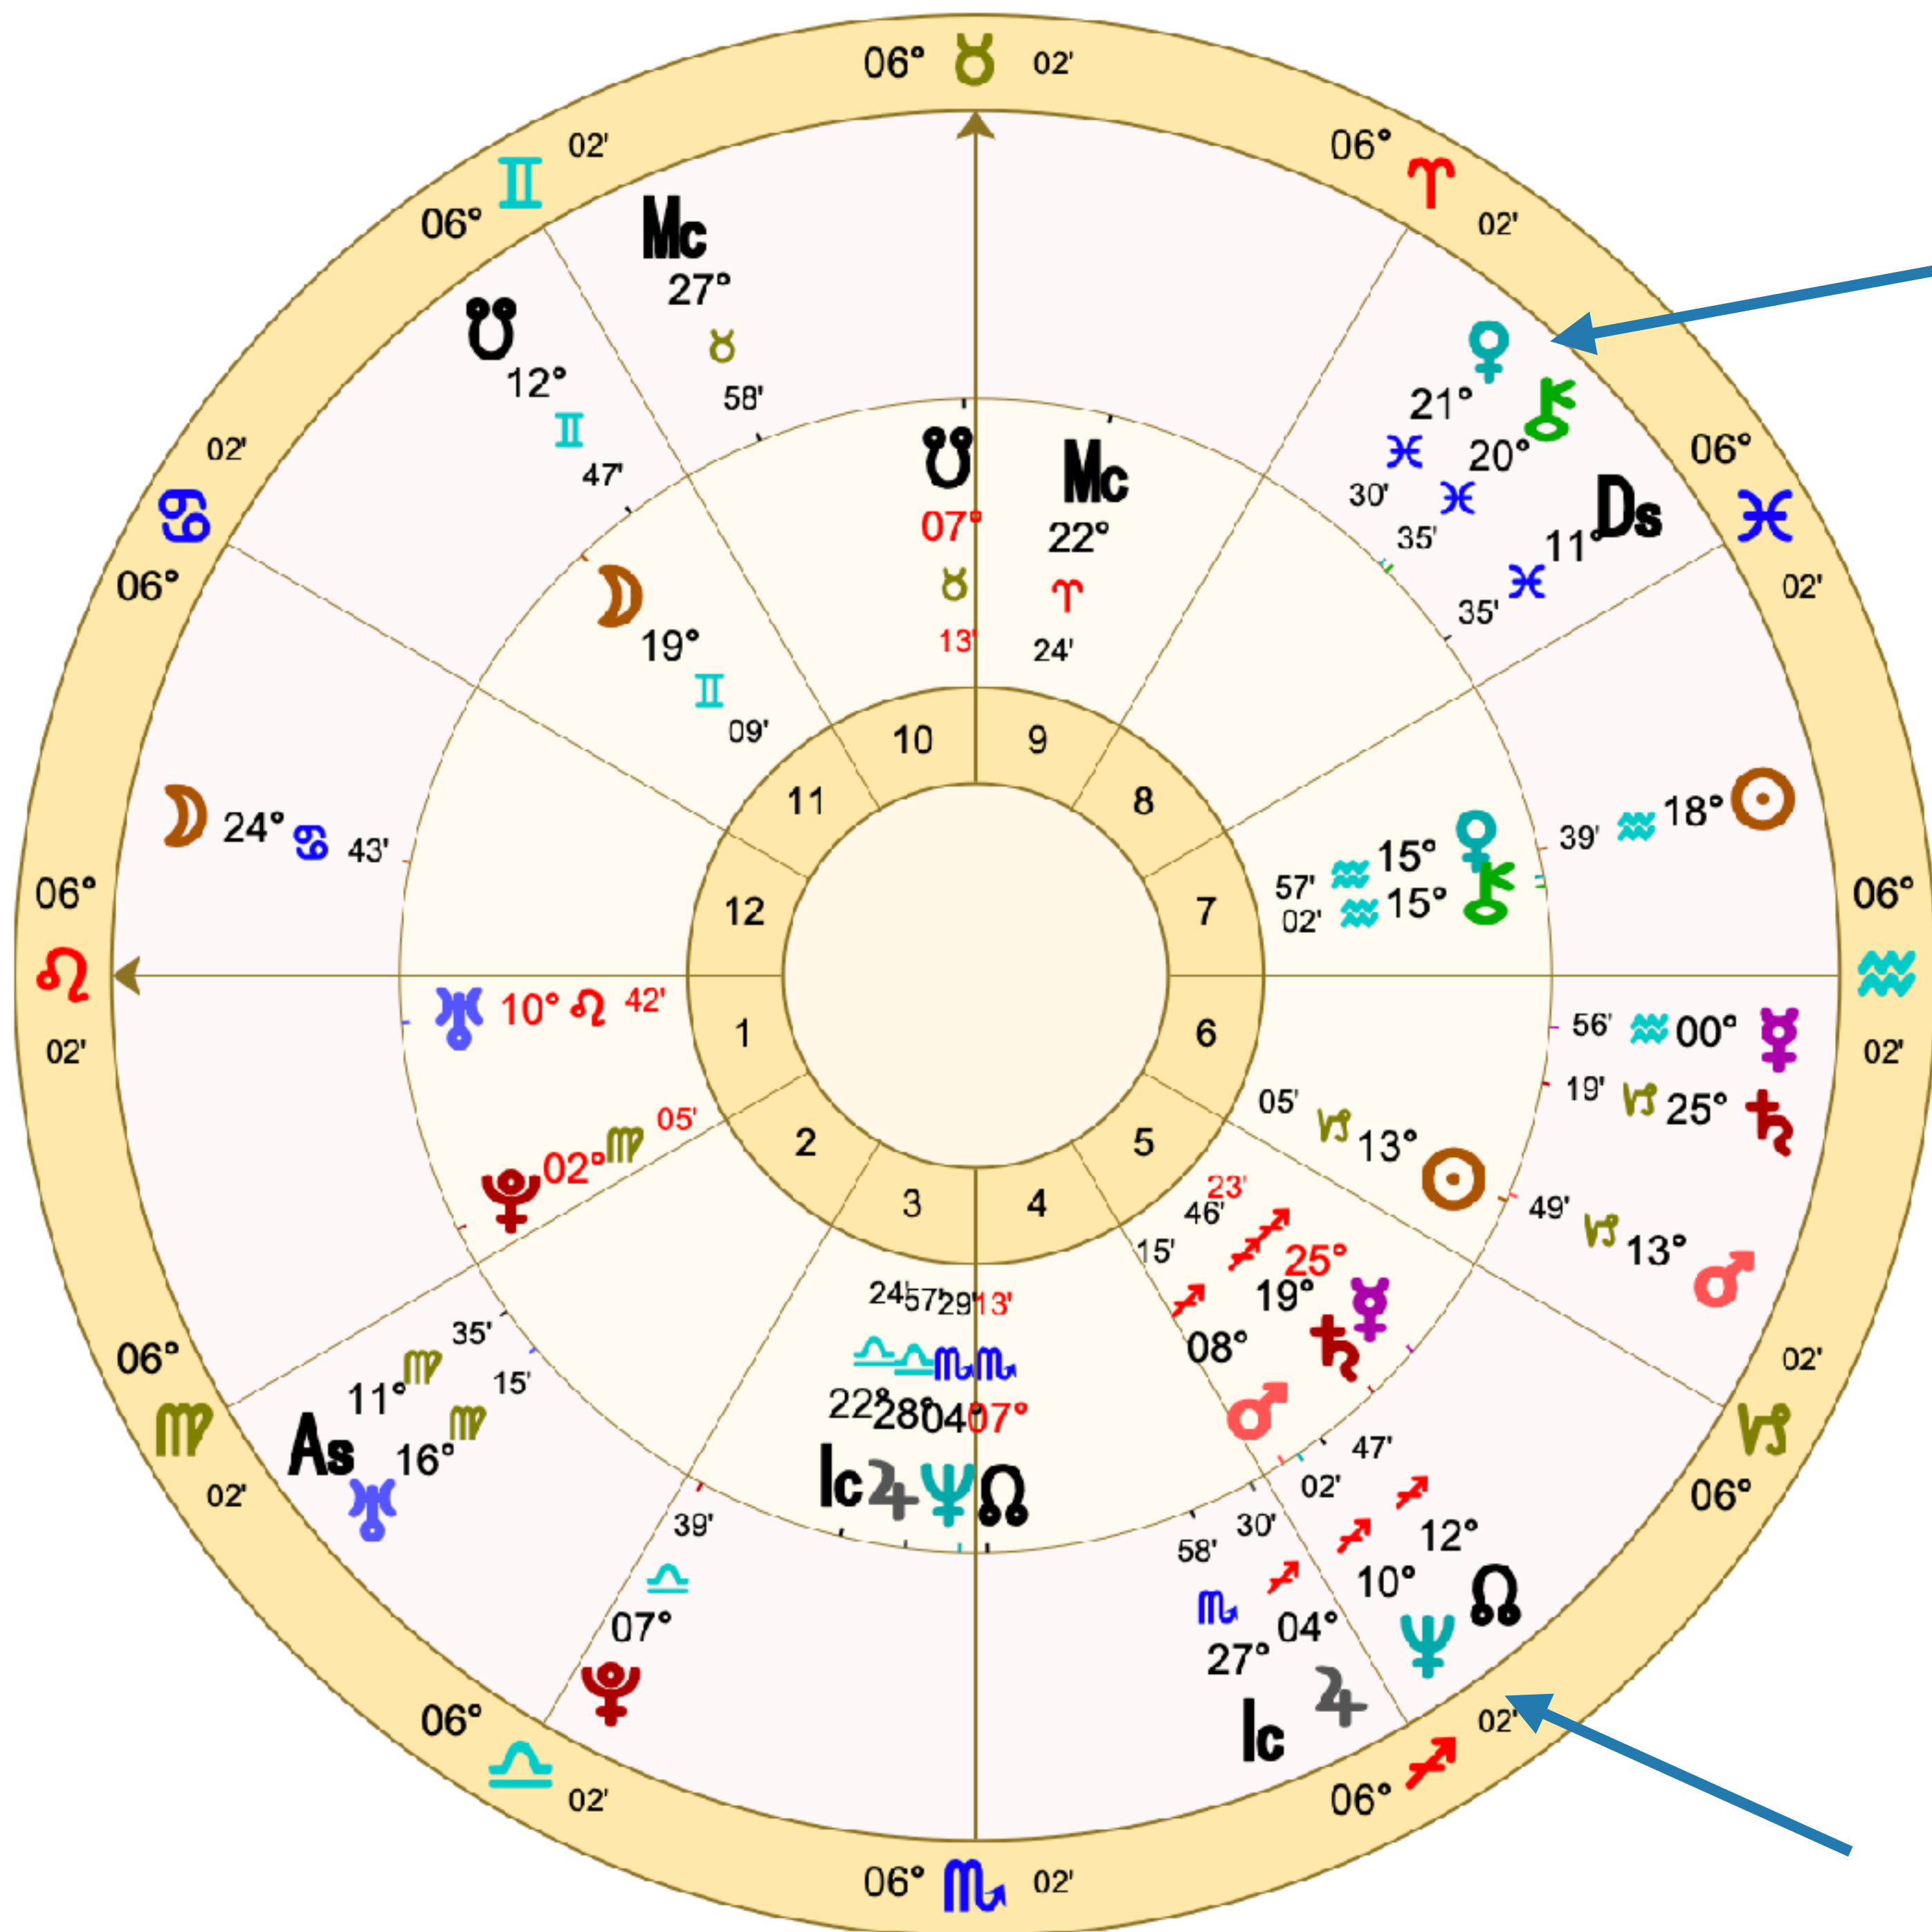

Greene

Natal

Inner Ring

3 Jan 1958, Fri

18:16 EST +5:00

Seekonk, MA

Geocentric

Tropical

Equal

Greene

Directed - Solar Arc

Outer Ring

21 Dec 1992, Mon

12:00 EST +5:00

Seekonk, MA

Geocentric

Tropical

Equal