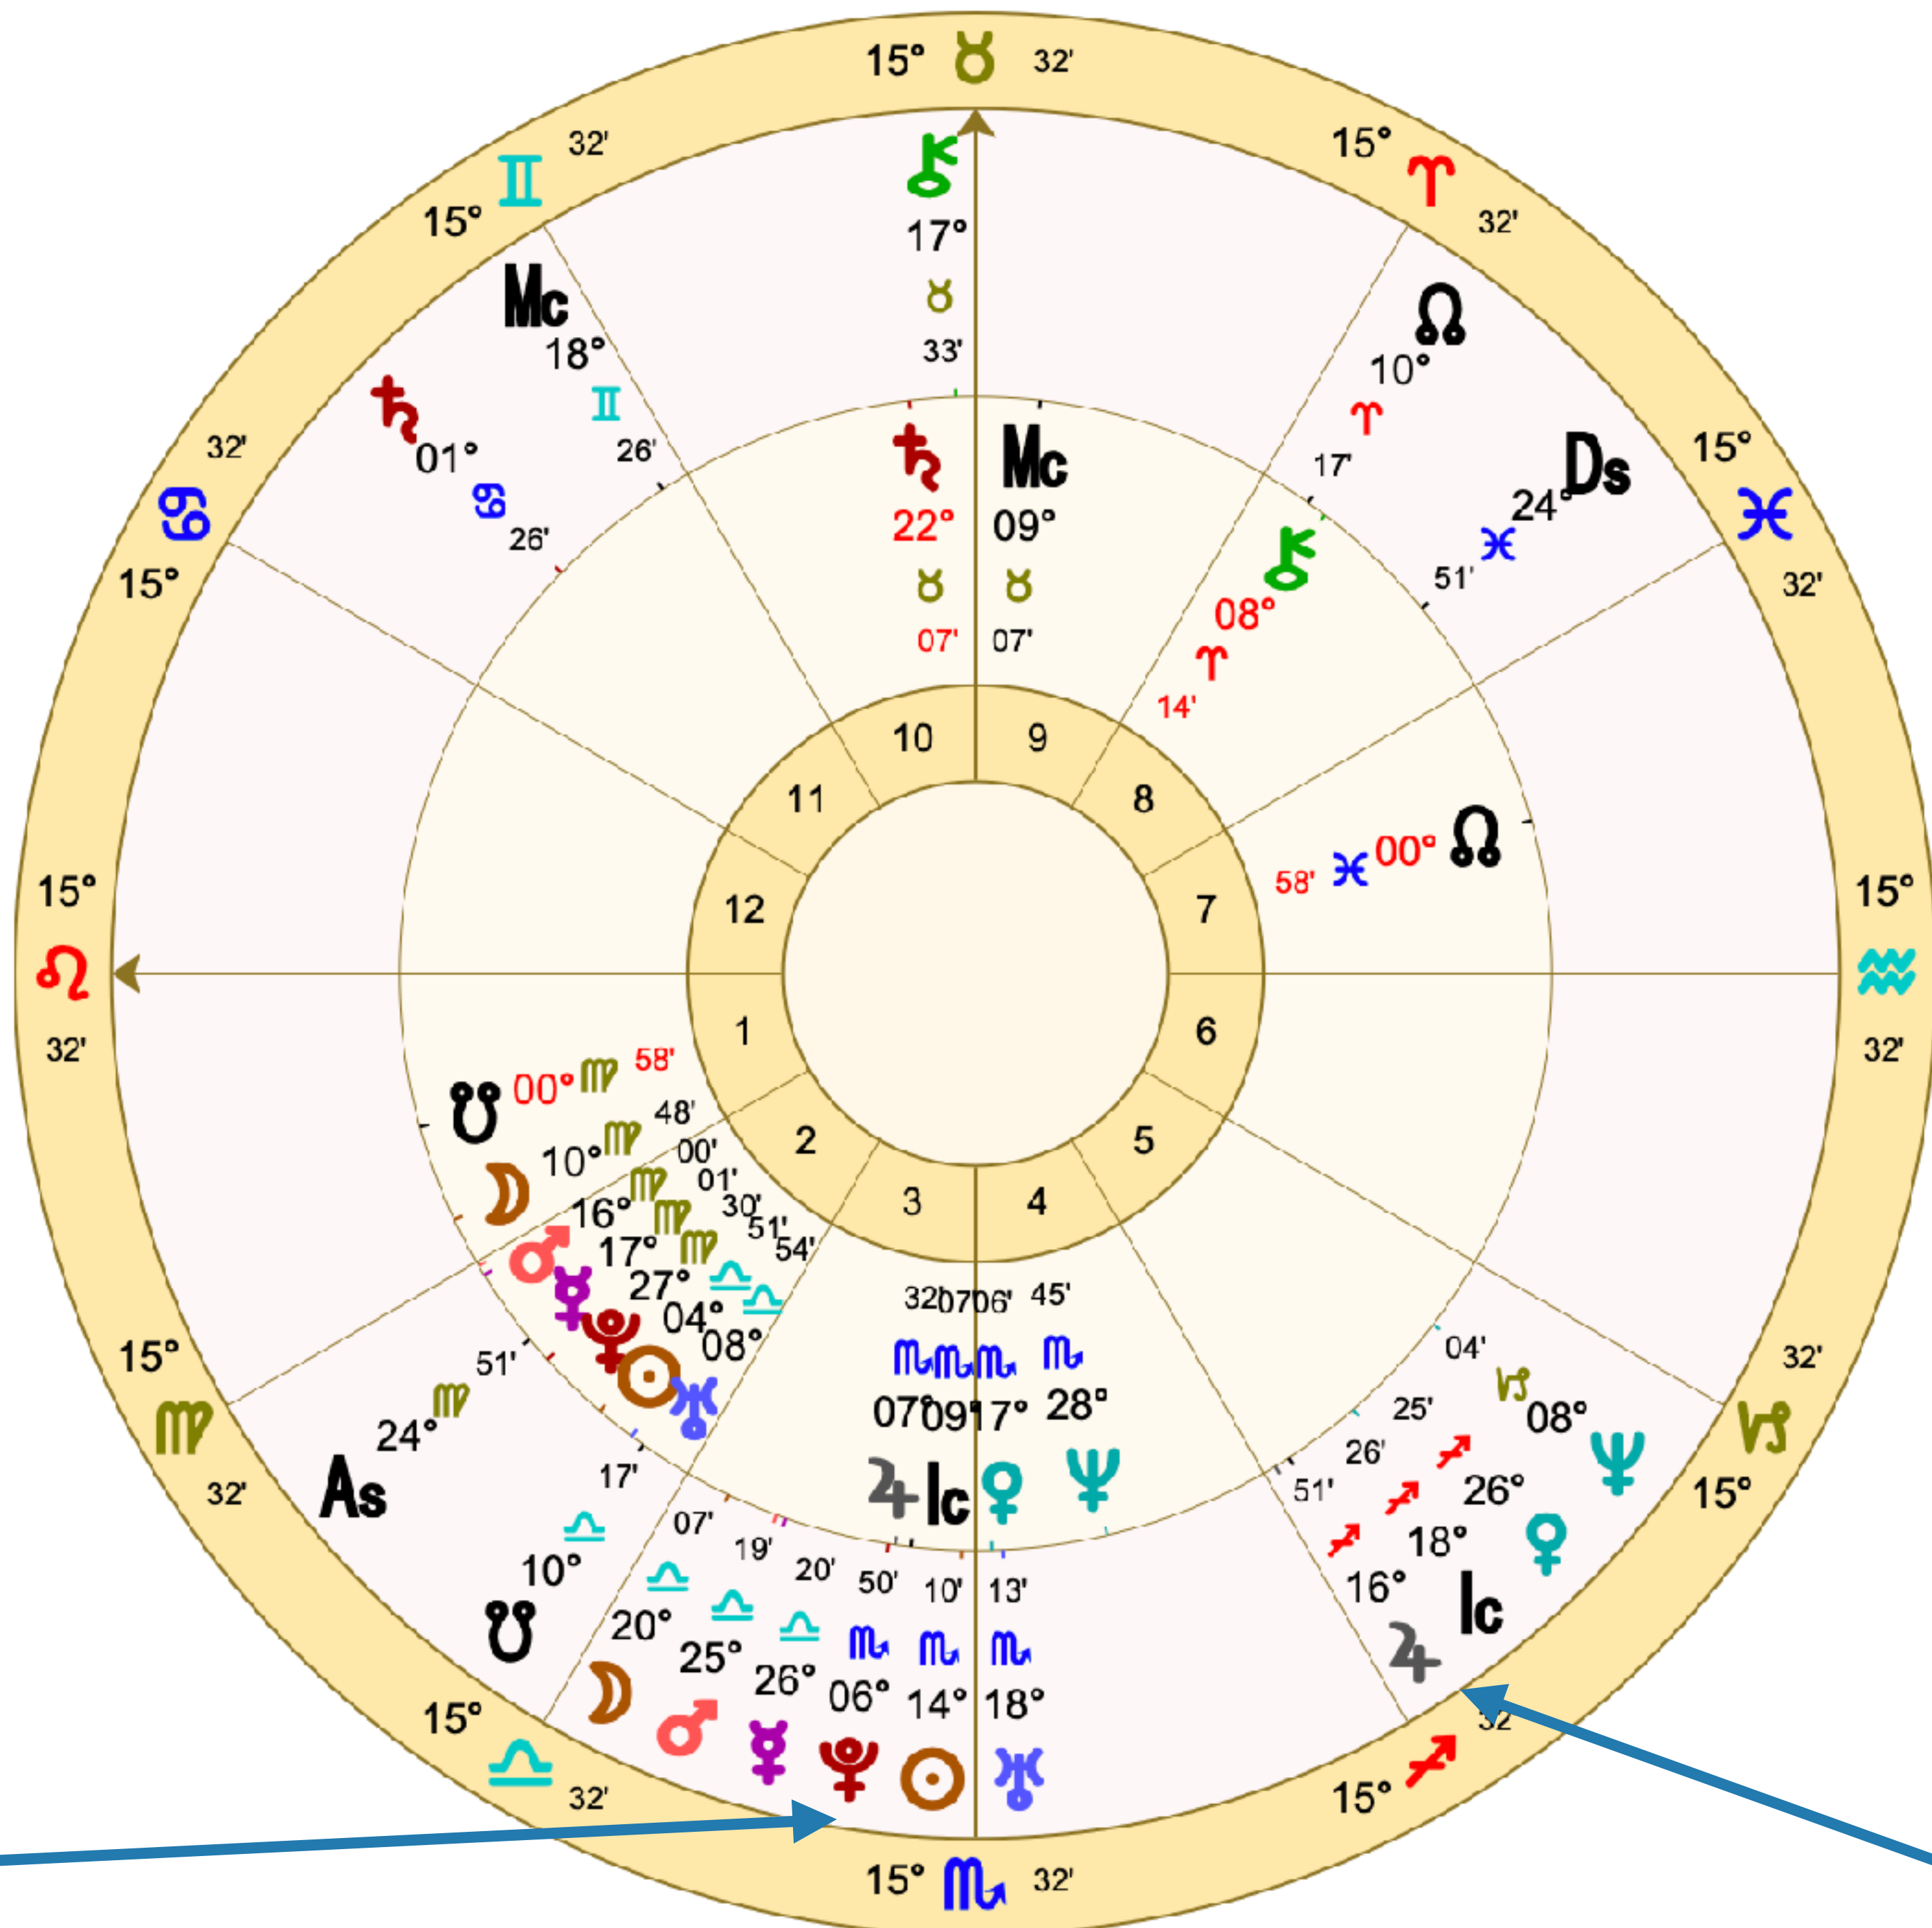

Cisneros

Natal

Inner Ring

28 Sep 1970, Mon

02:52 PDT +7:00

Whittier, CA

Geocentric

Tropical

Equal

Cisneros

Directed - Solar Arc

Outer Ring

5 May 2010, Wed

12:00 PDT +7:00

Whittier, CA

Geocentric

Tropical

Equal