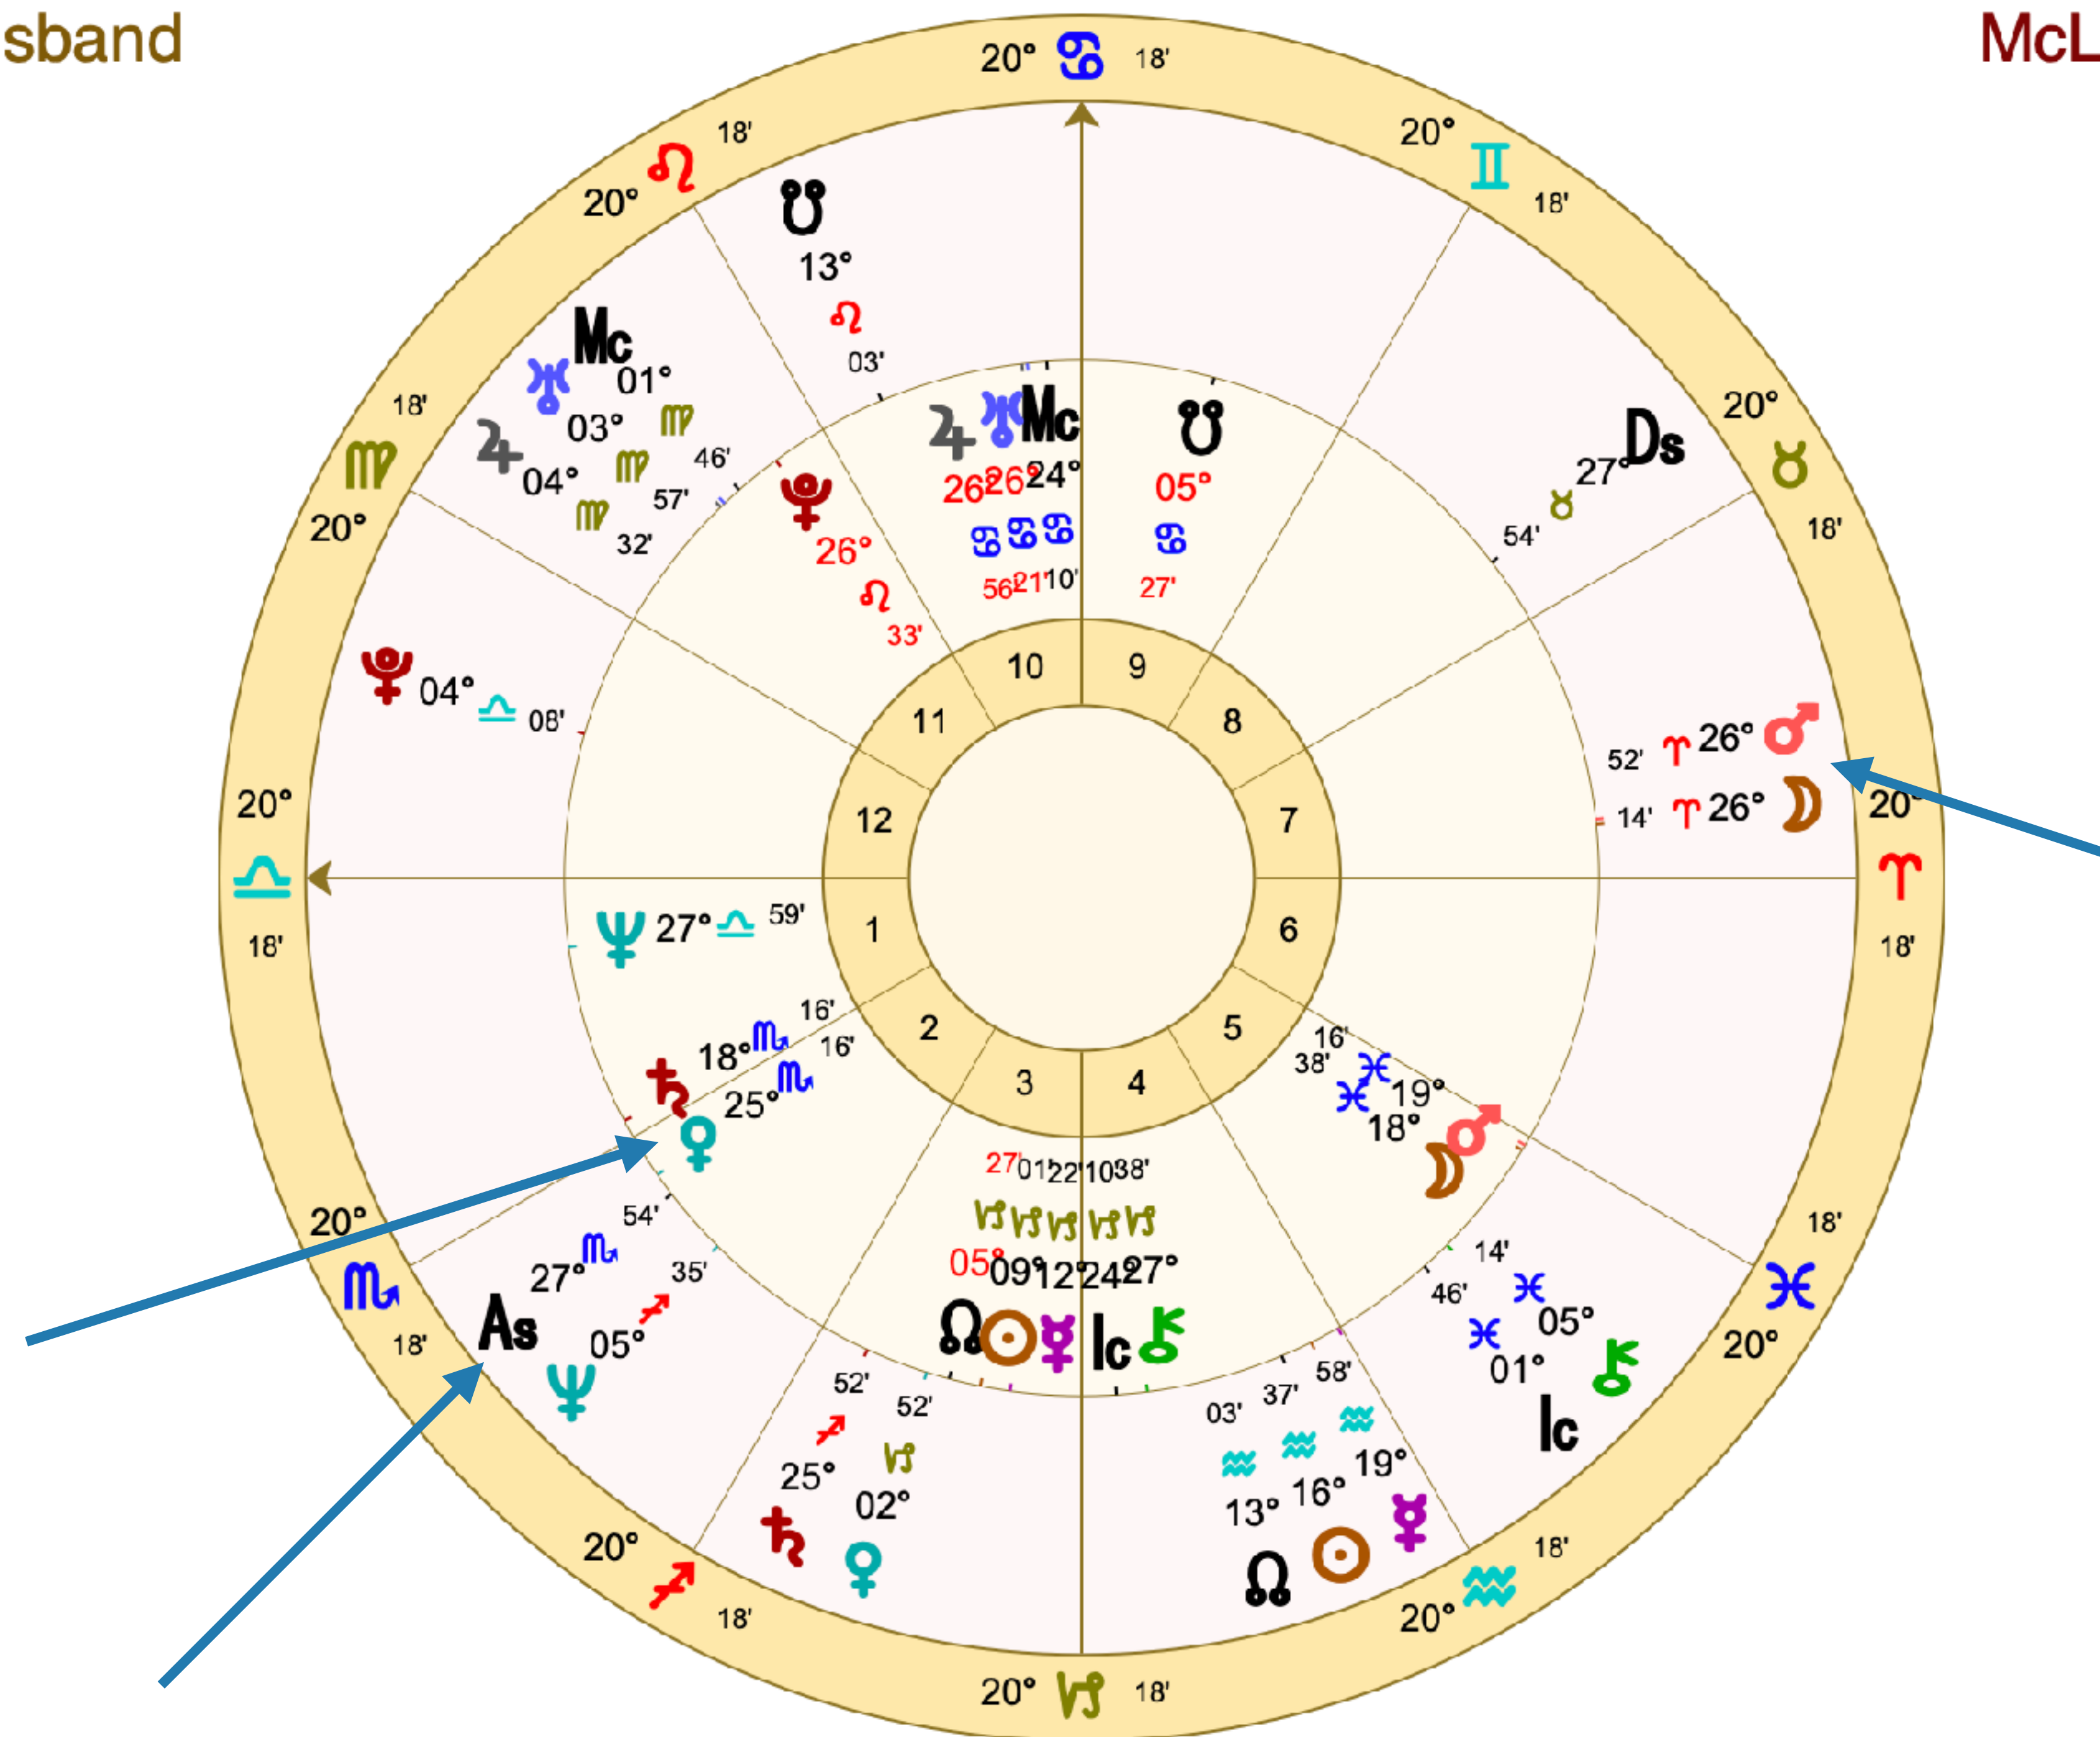

Boston, MA

Geocentric

Tropical

Equal

McLaughlin's husband

Natal
Inner Ring
31 Dec 1954, Fri
00:52 EST +5:00
Boston, MA
Geocentric
Tropical
Equal

McLaughlin's husband

Directed - Solar Arc
Outer Ring
13 Dec 1991, Fri
12:00 EST +5:00
Boston, MA
Geocentric
Tropical
Equal