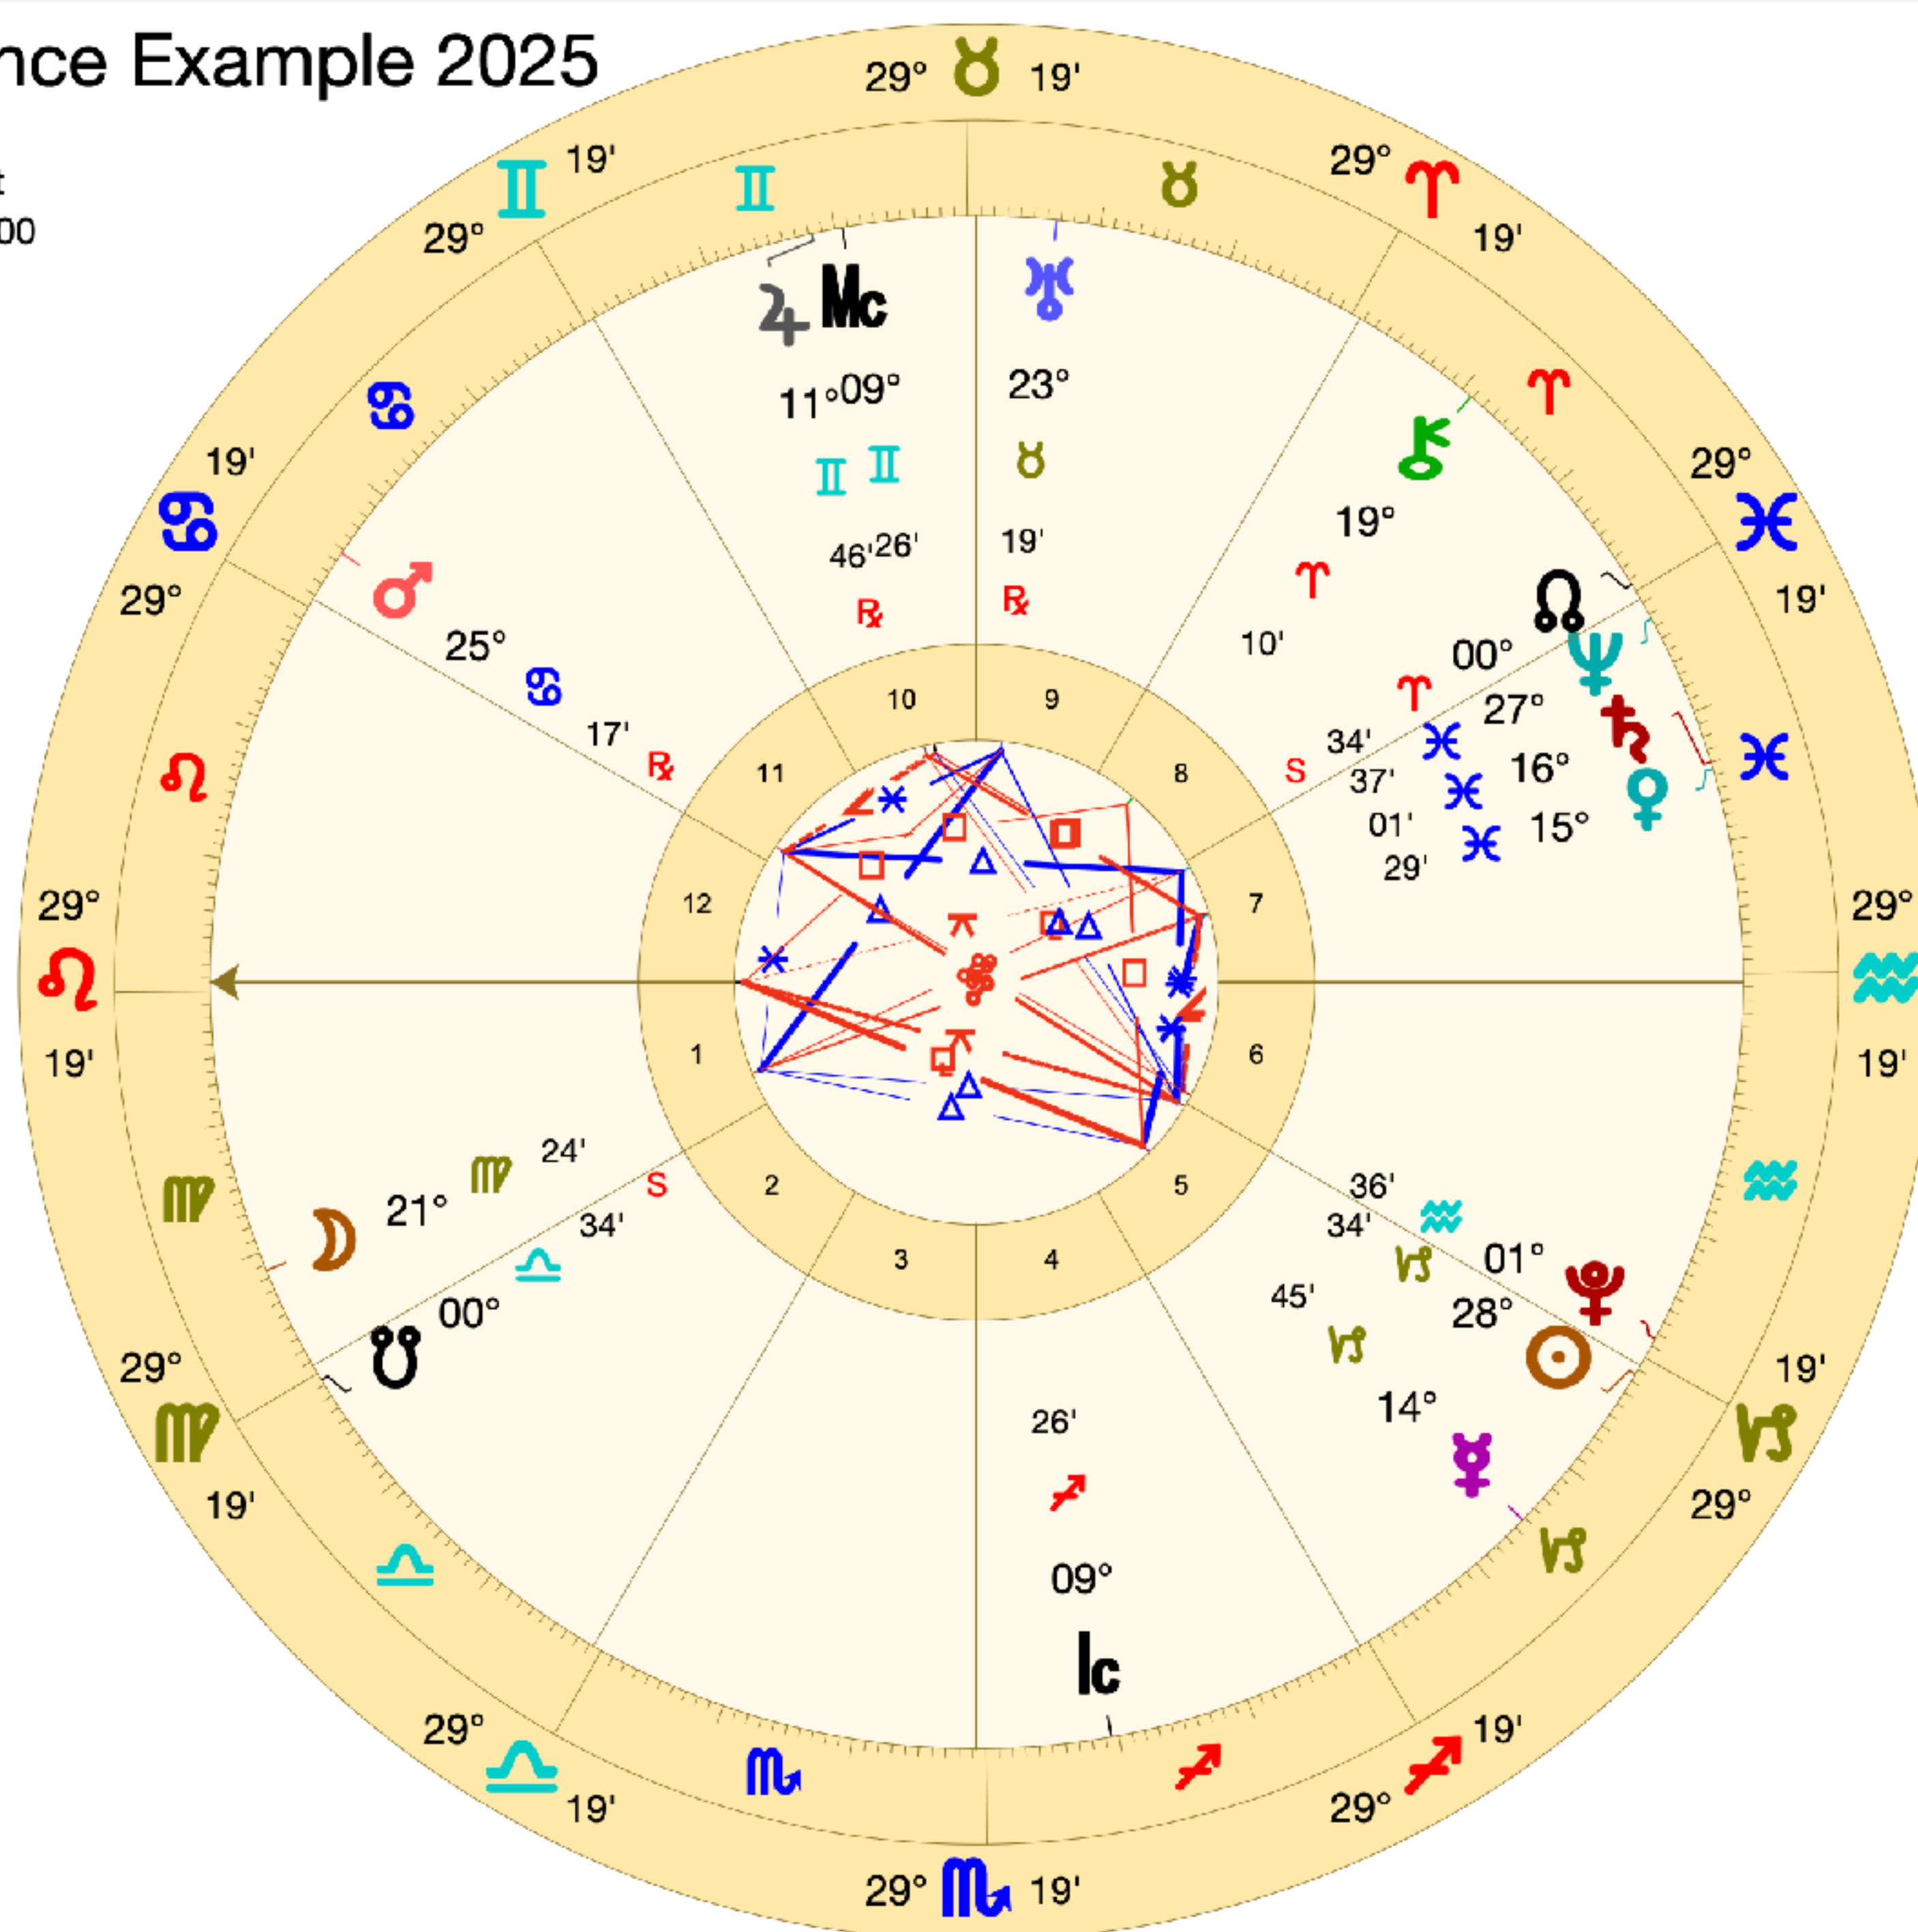

Conference Example 2025

Natal

18 Jan 2025, Sat

20:25 AEST -10:00

Surfers Paradise

Geocentric

Tropical

Equal