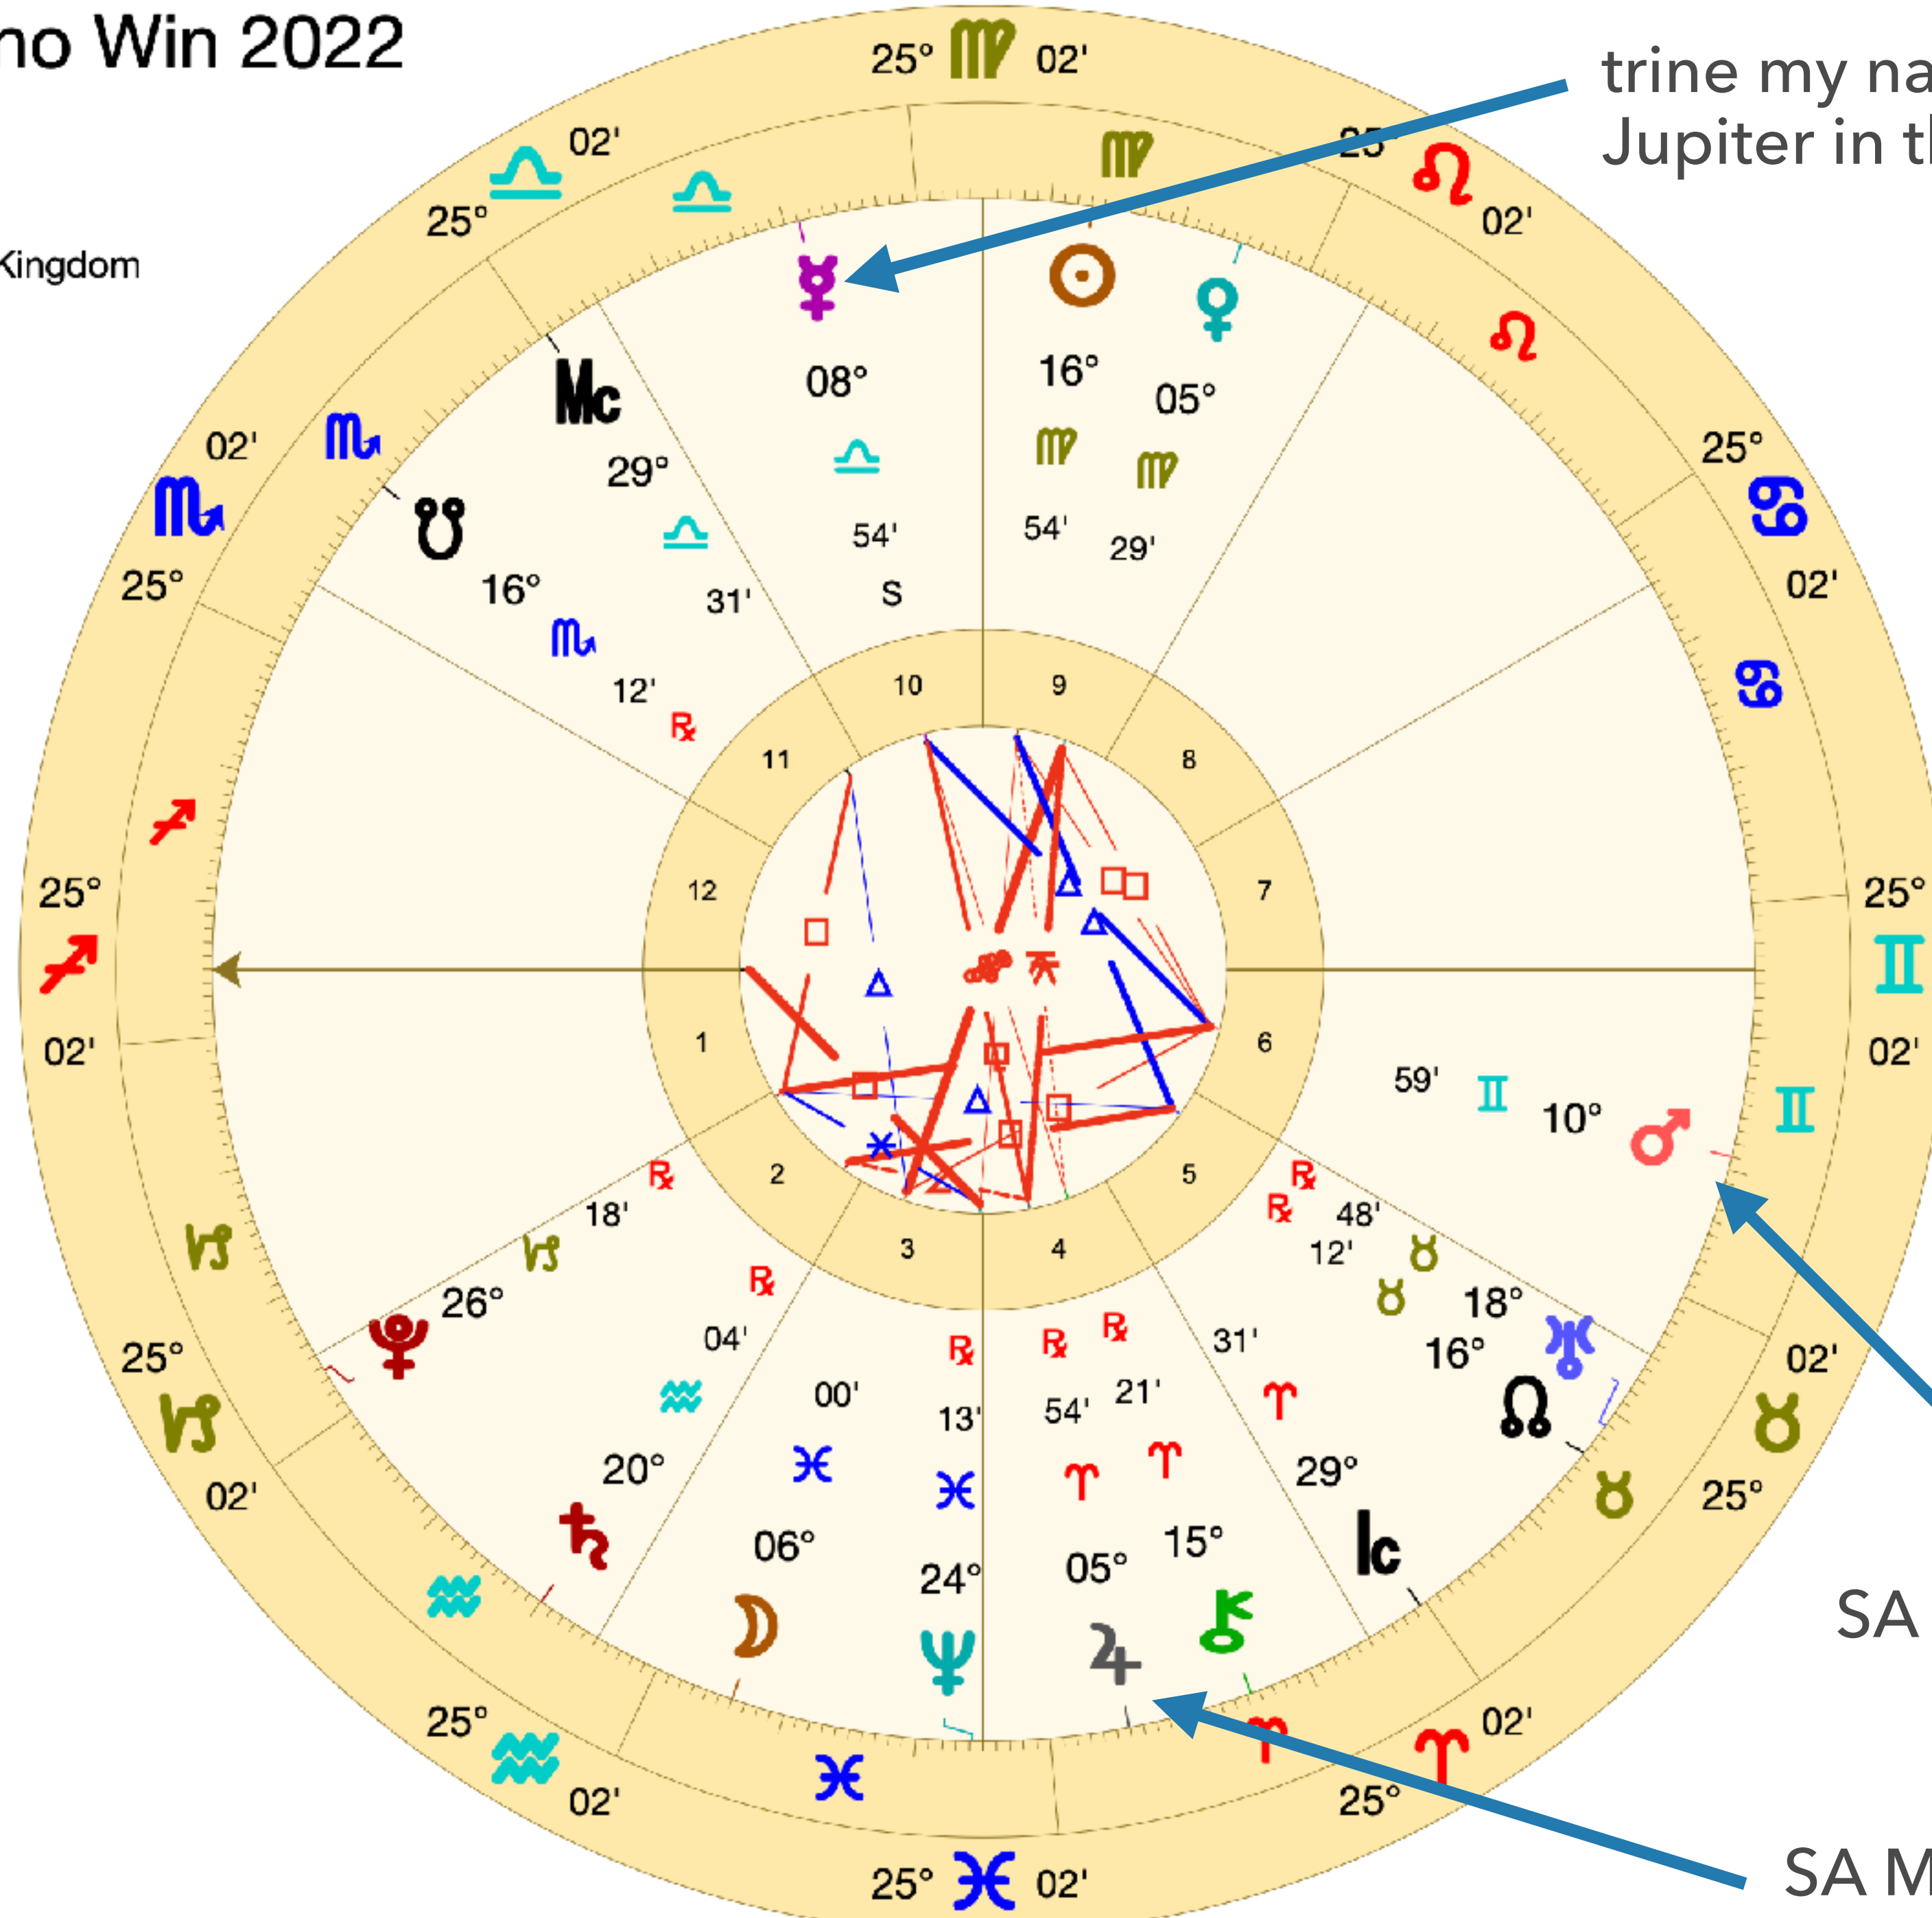

FC Casino Win 2022

Natal

9 Sep 2022, Fri

15:36 BST -1:00

London, United Kingdom

Geocentric

Tropical

Equal