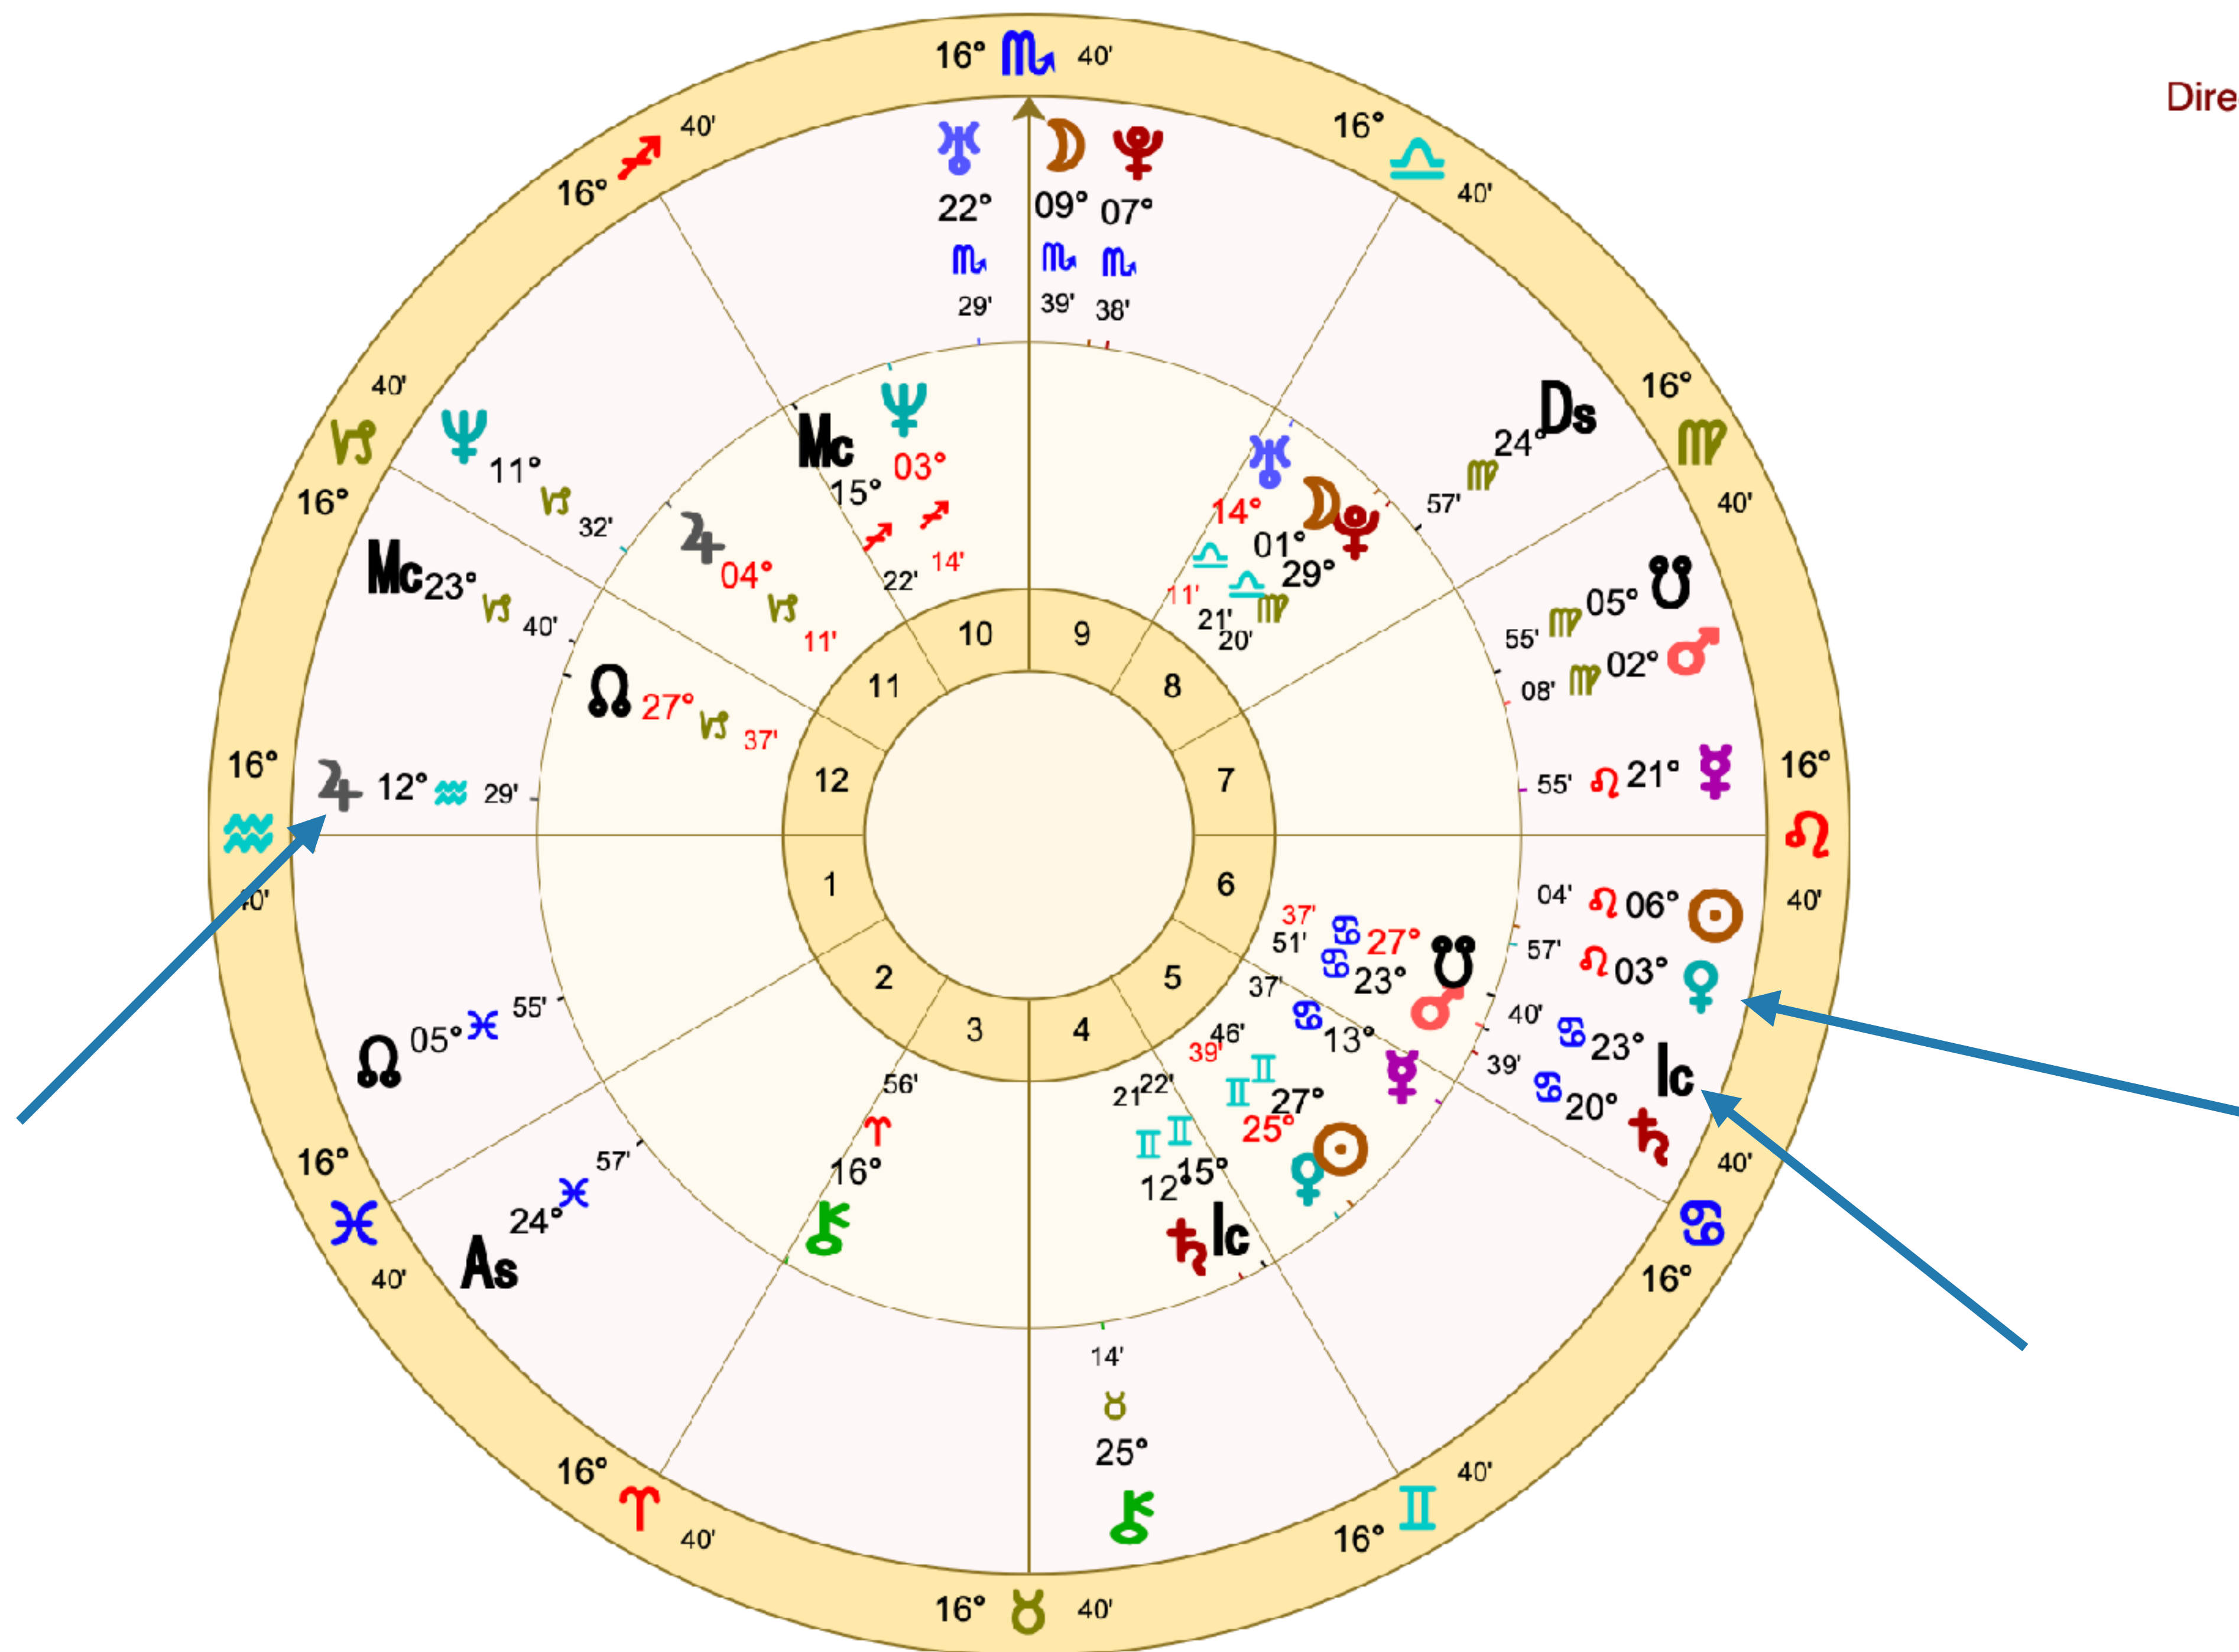

Bayford

Natal
Inner Ring
19 Jun 1972, Mon
00:20 BST -1:00
Kirkcaldy
Geocentric
Tropical
Equal

Bayford

Directed - Solar Arc
Outer Ring
10 Aug 2012, Fri
12:00 BST -1:00
Kirkcaldy
Geocentric
Tropical
Equal