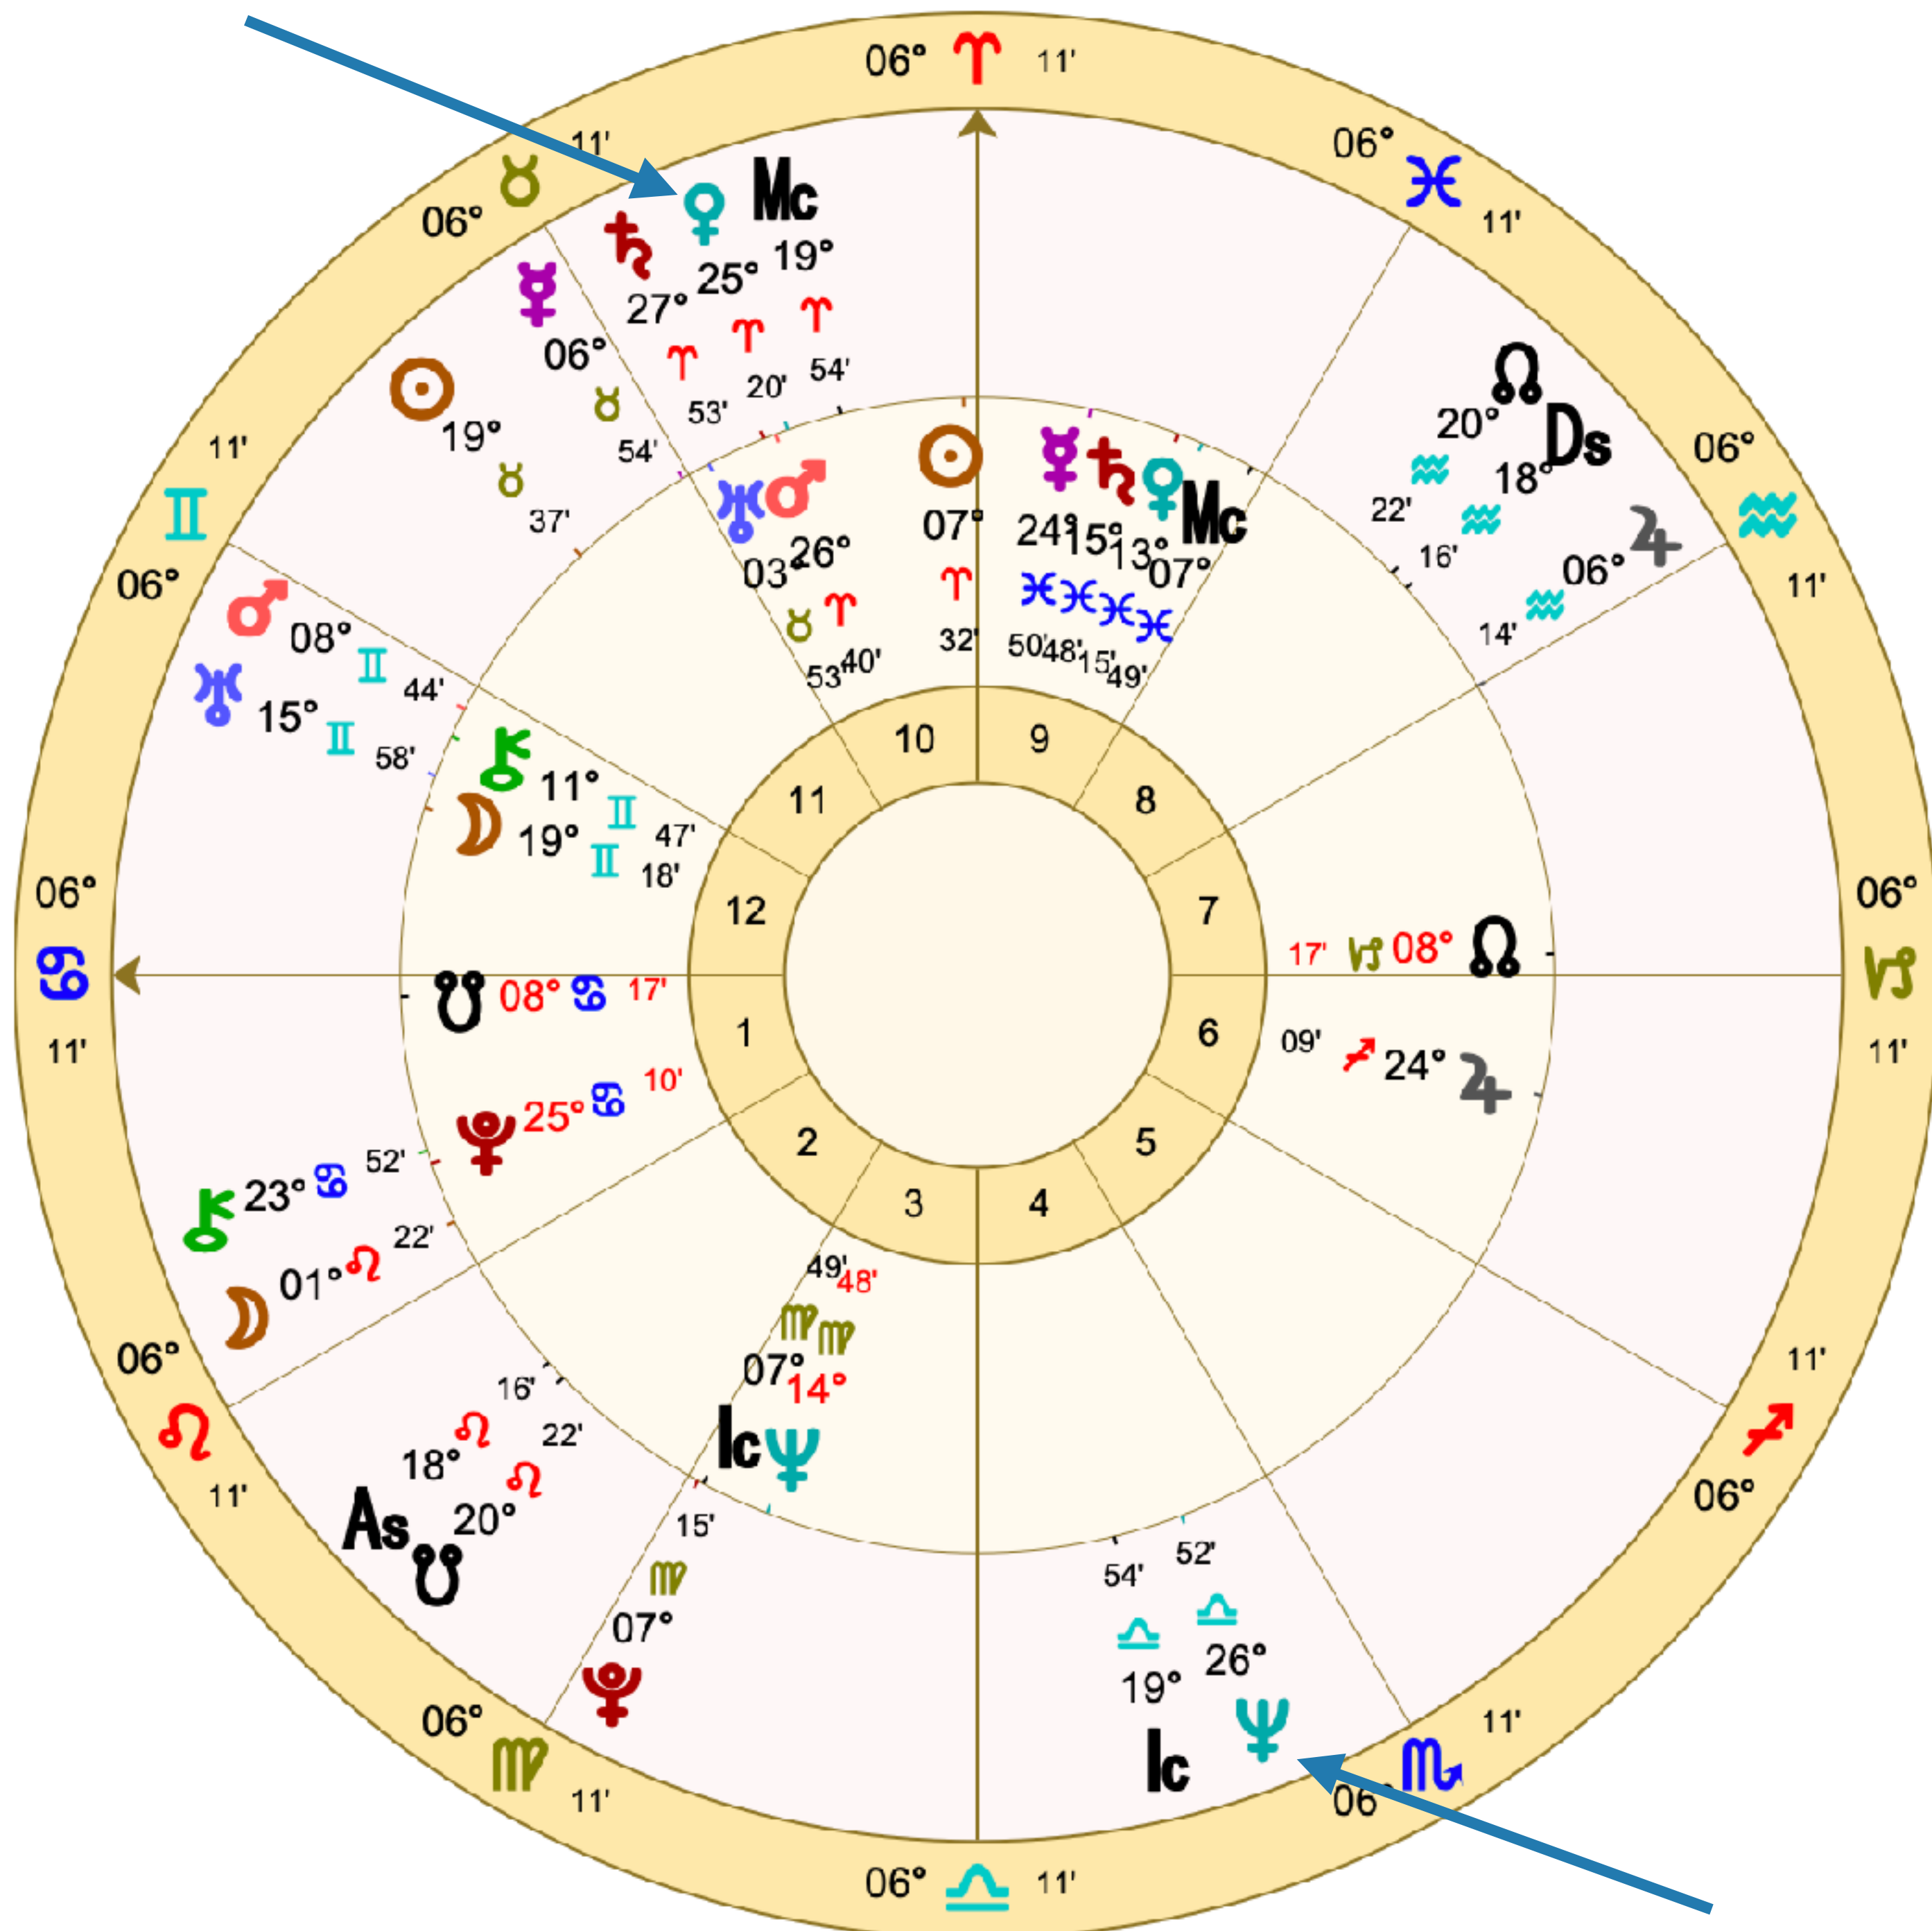

Natal

Inner Ring

28 Mar 1936, Sat

10:45 CET -1:00

Thun, Switzerland

Geocentric

Tropical

Equal