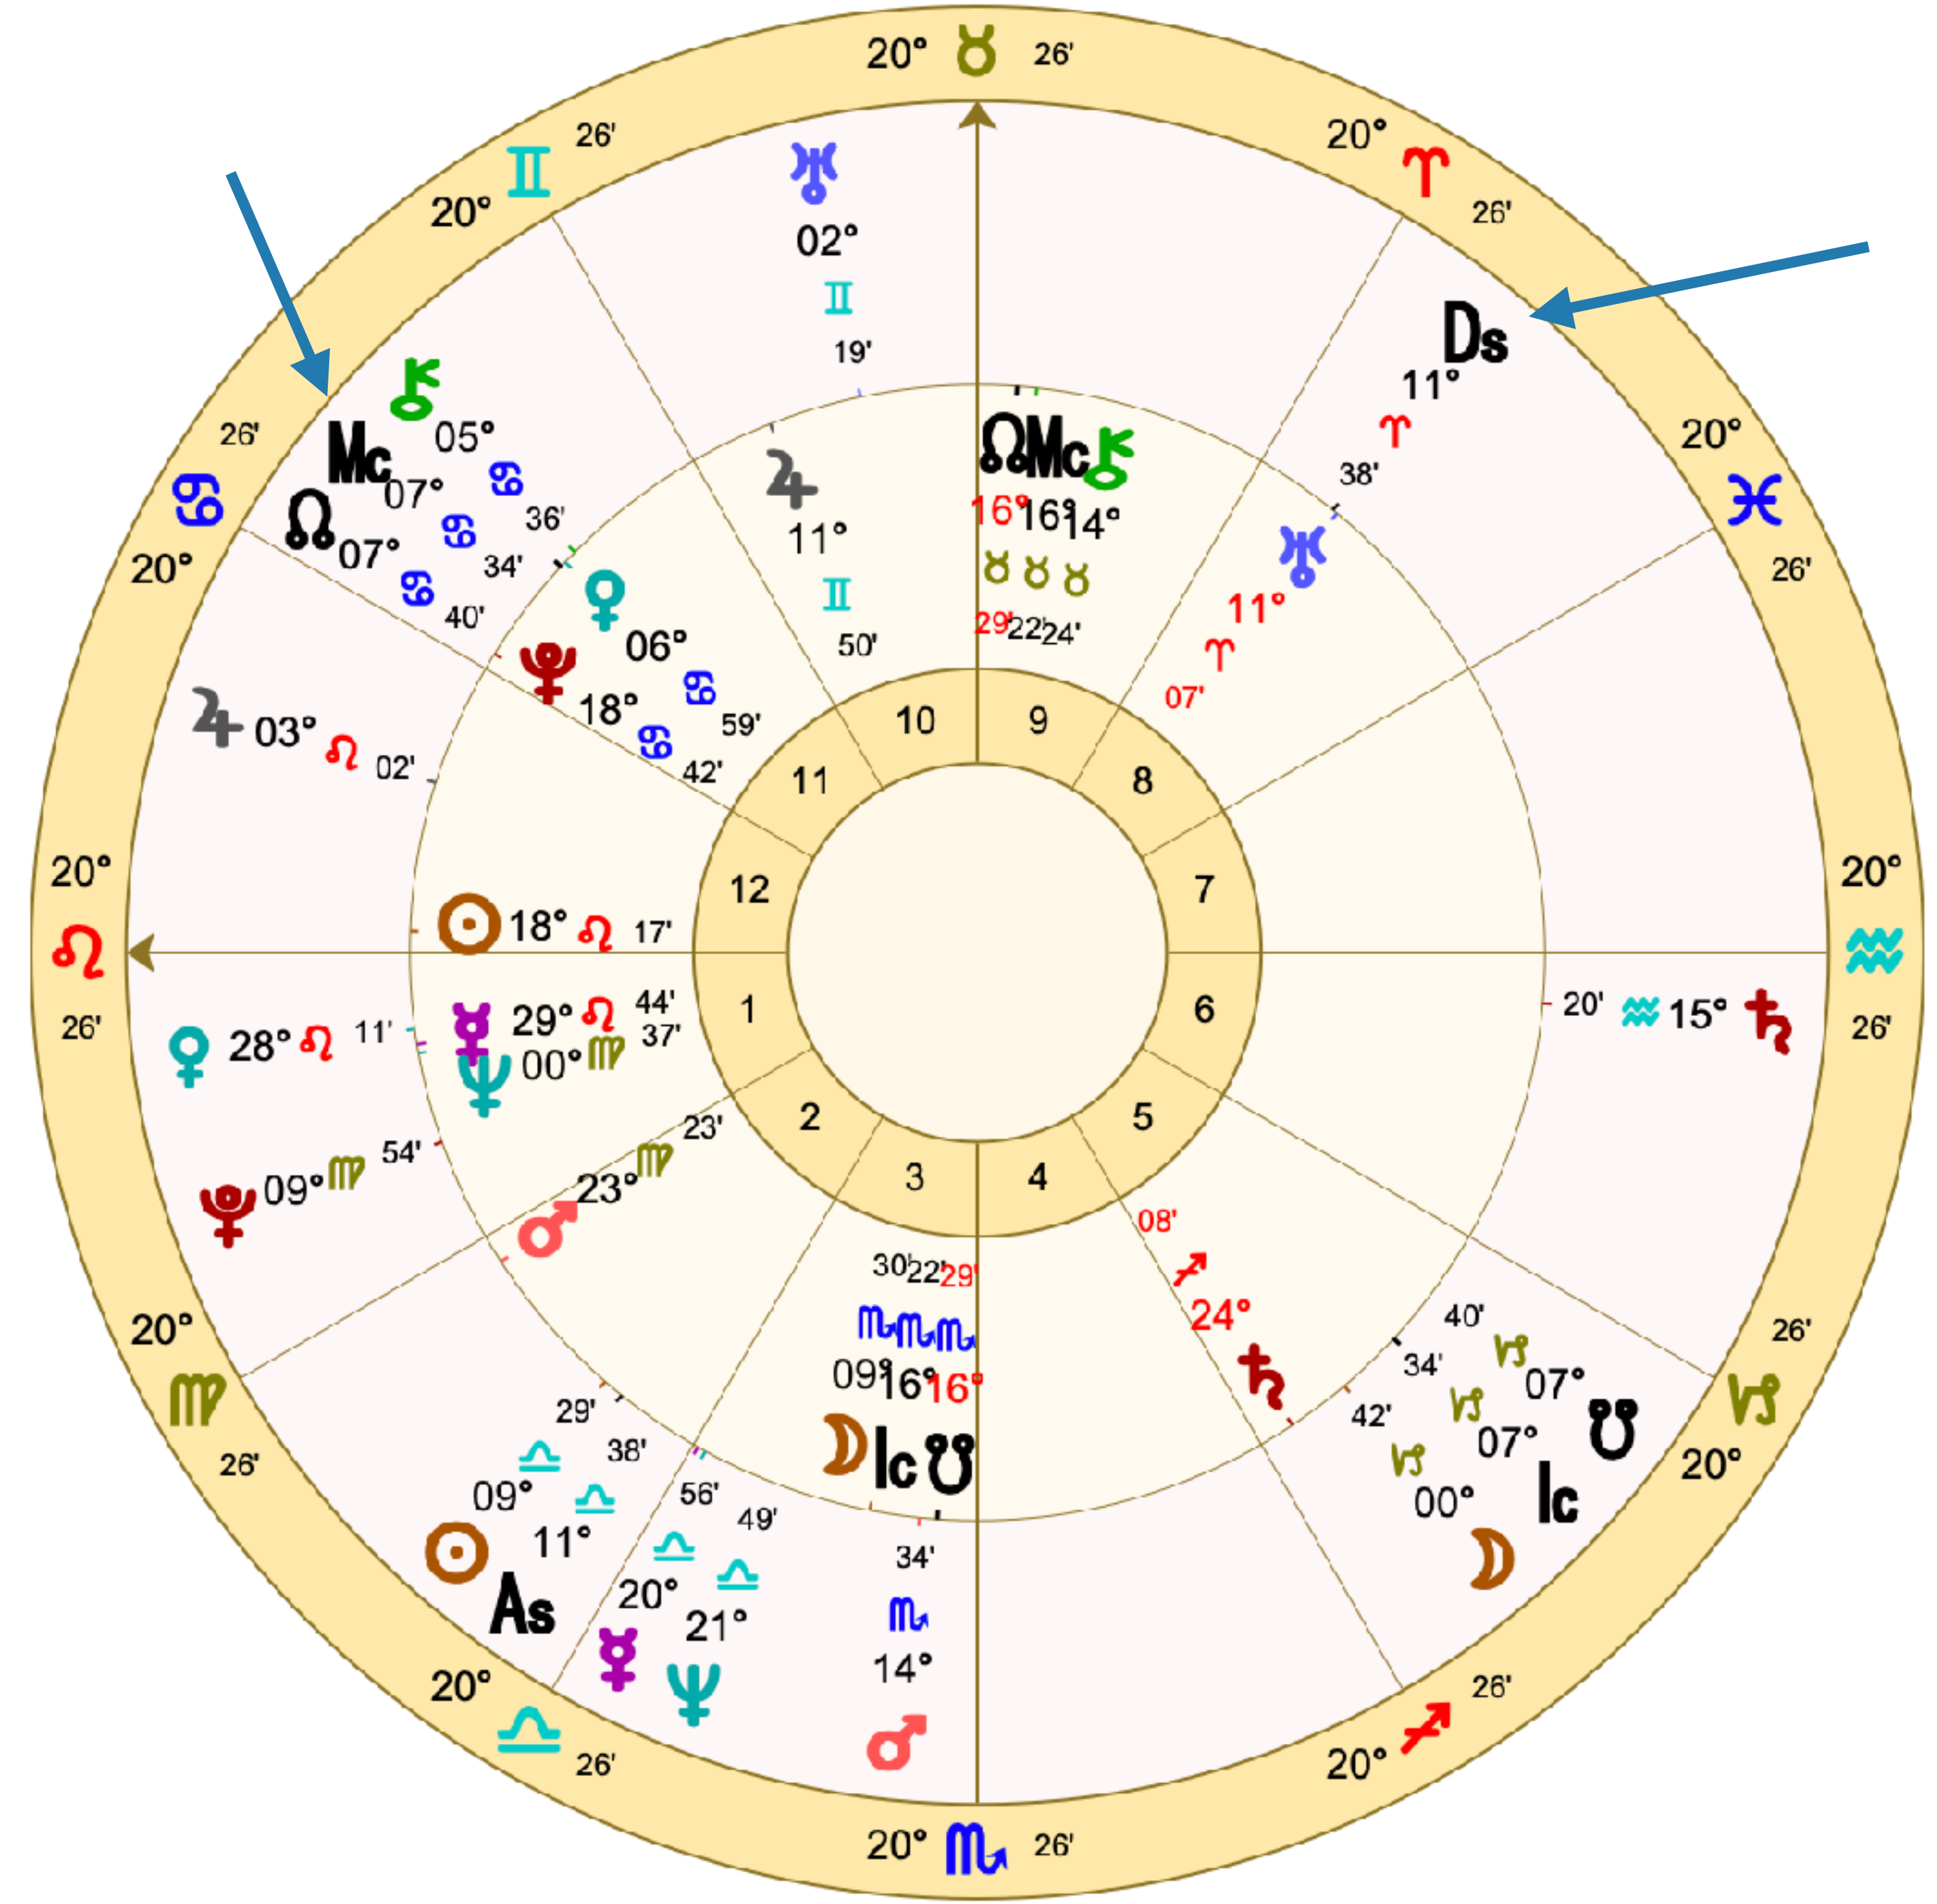

Drago

Natal
Inner Ring
11 Aug 1929, Sun
05:30 CST +6:00
Mobile, AL
Geocentric
Tropical
Equal

Drago

Directed - Solar Arc
Outer Ring
30 Apr 1982, Fri
12:00 CDT +5:00
Mobile, AL
Geocentric
Tropical
Equal