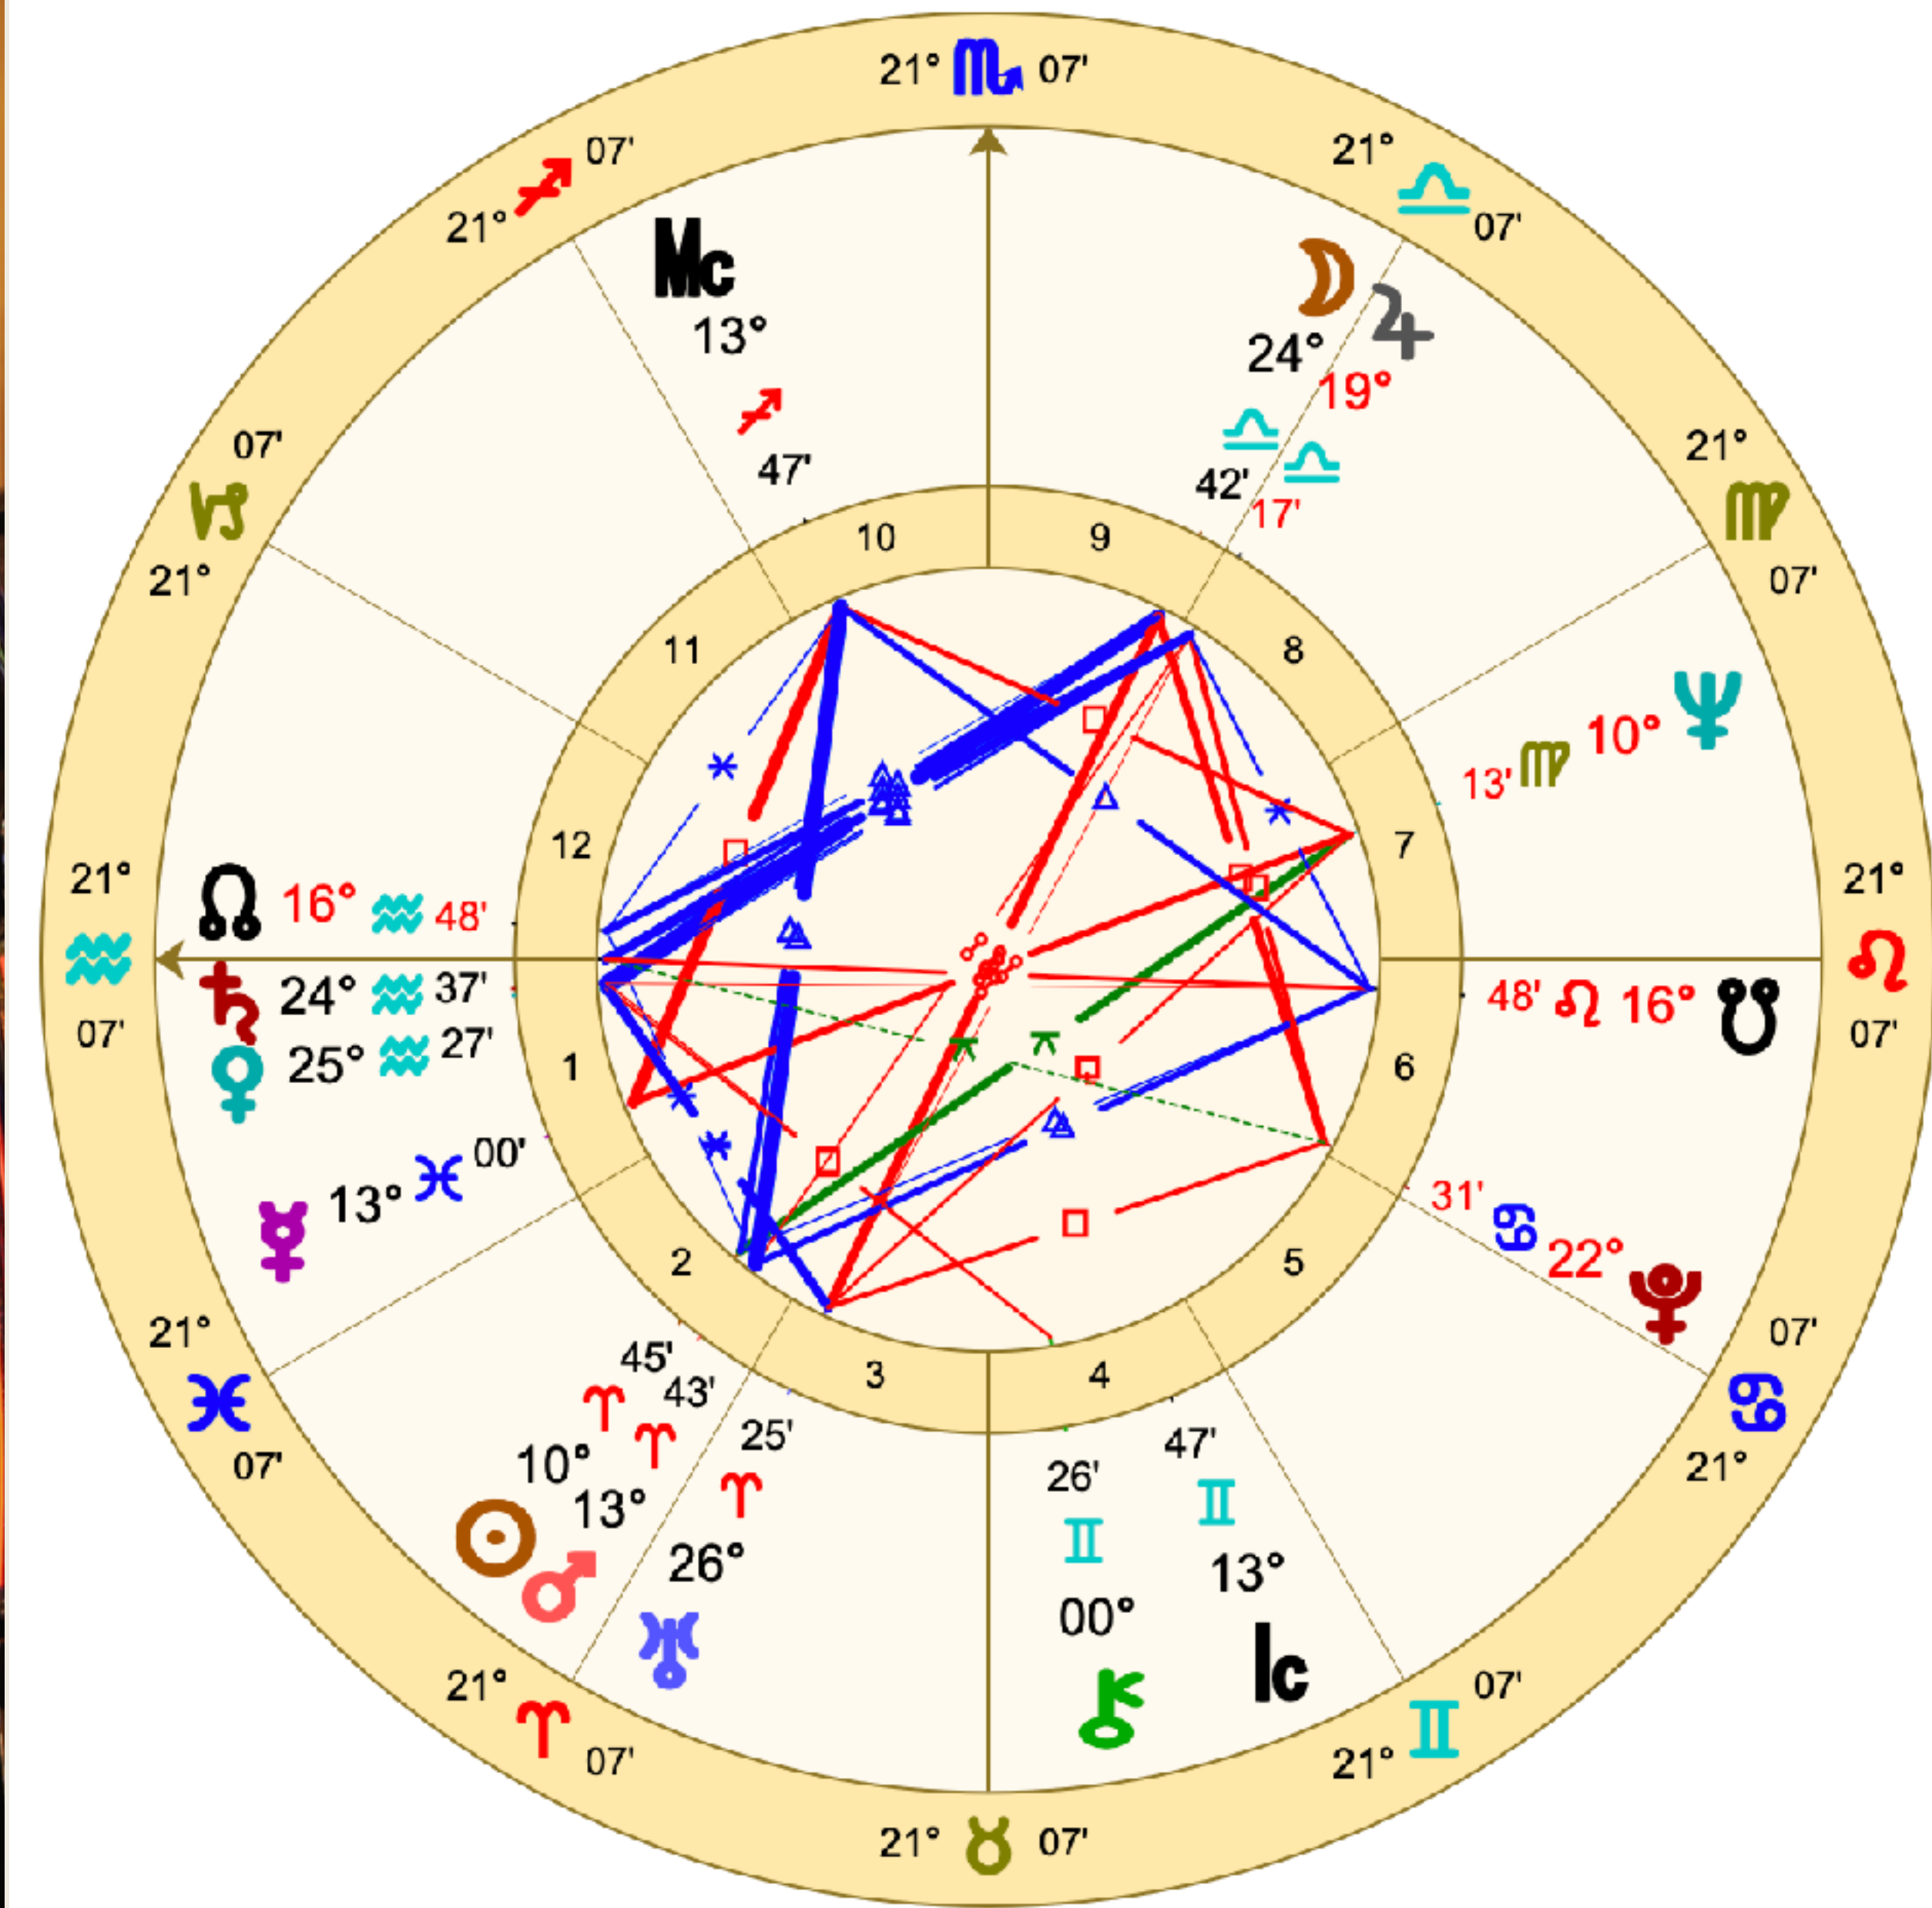

- Moon conjunct Jupiter in 8th/9th (Jupiter rules MC and 2nd) opposite Uranus in Aries
- Sun-Mars in Aries in the 2nd