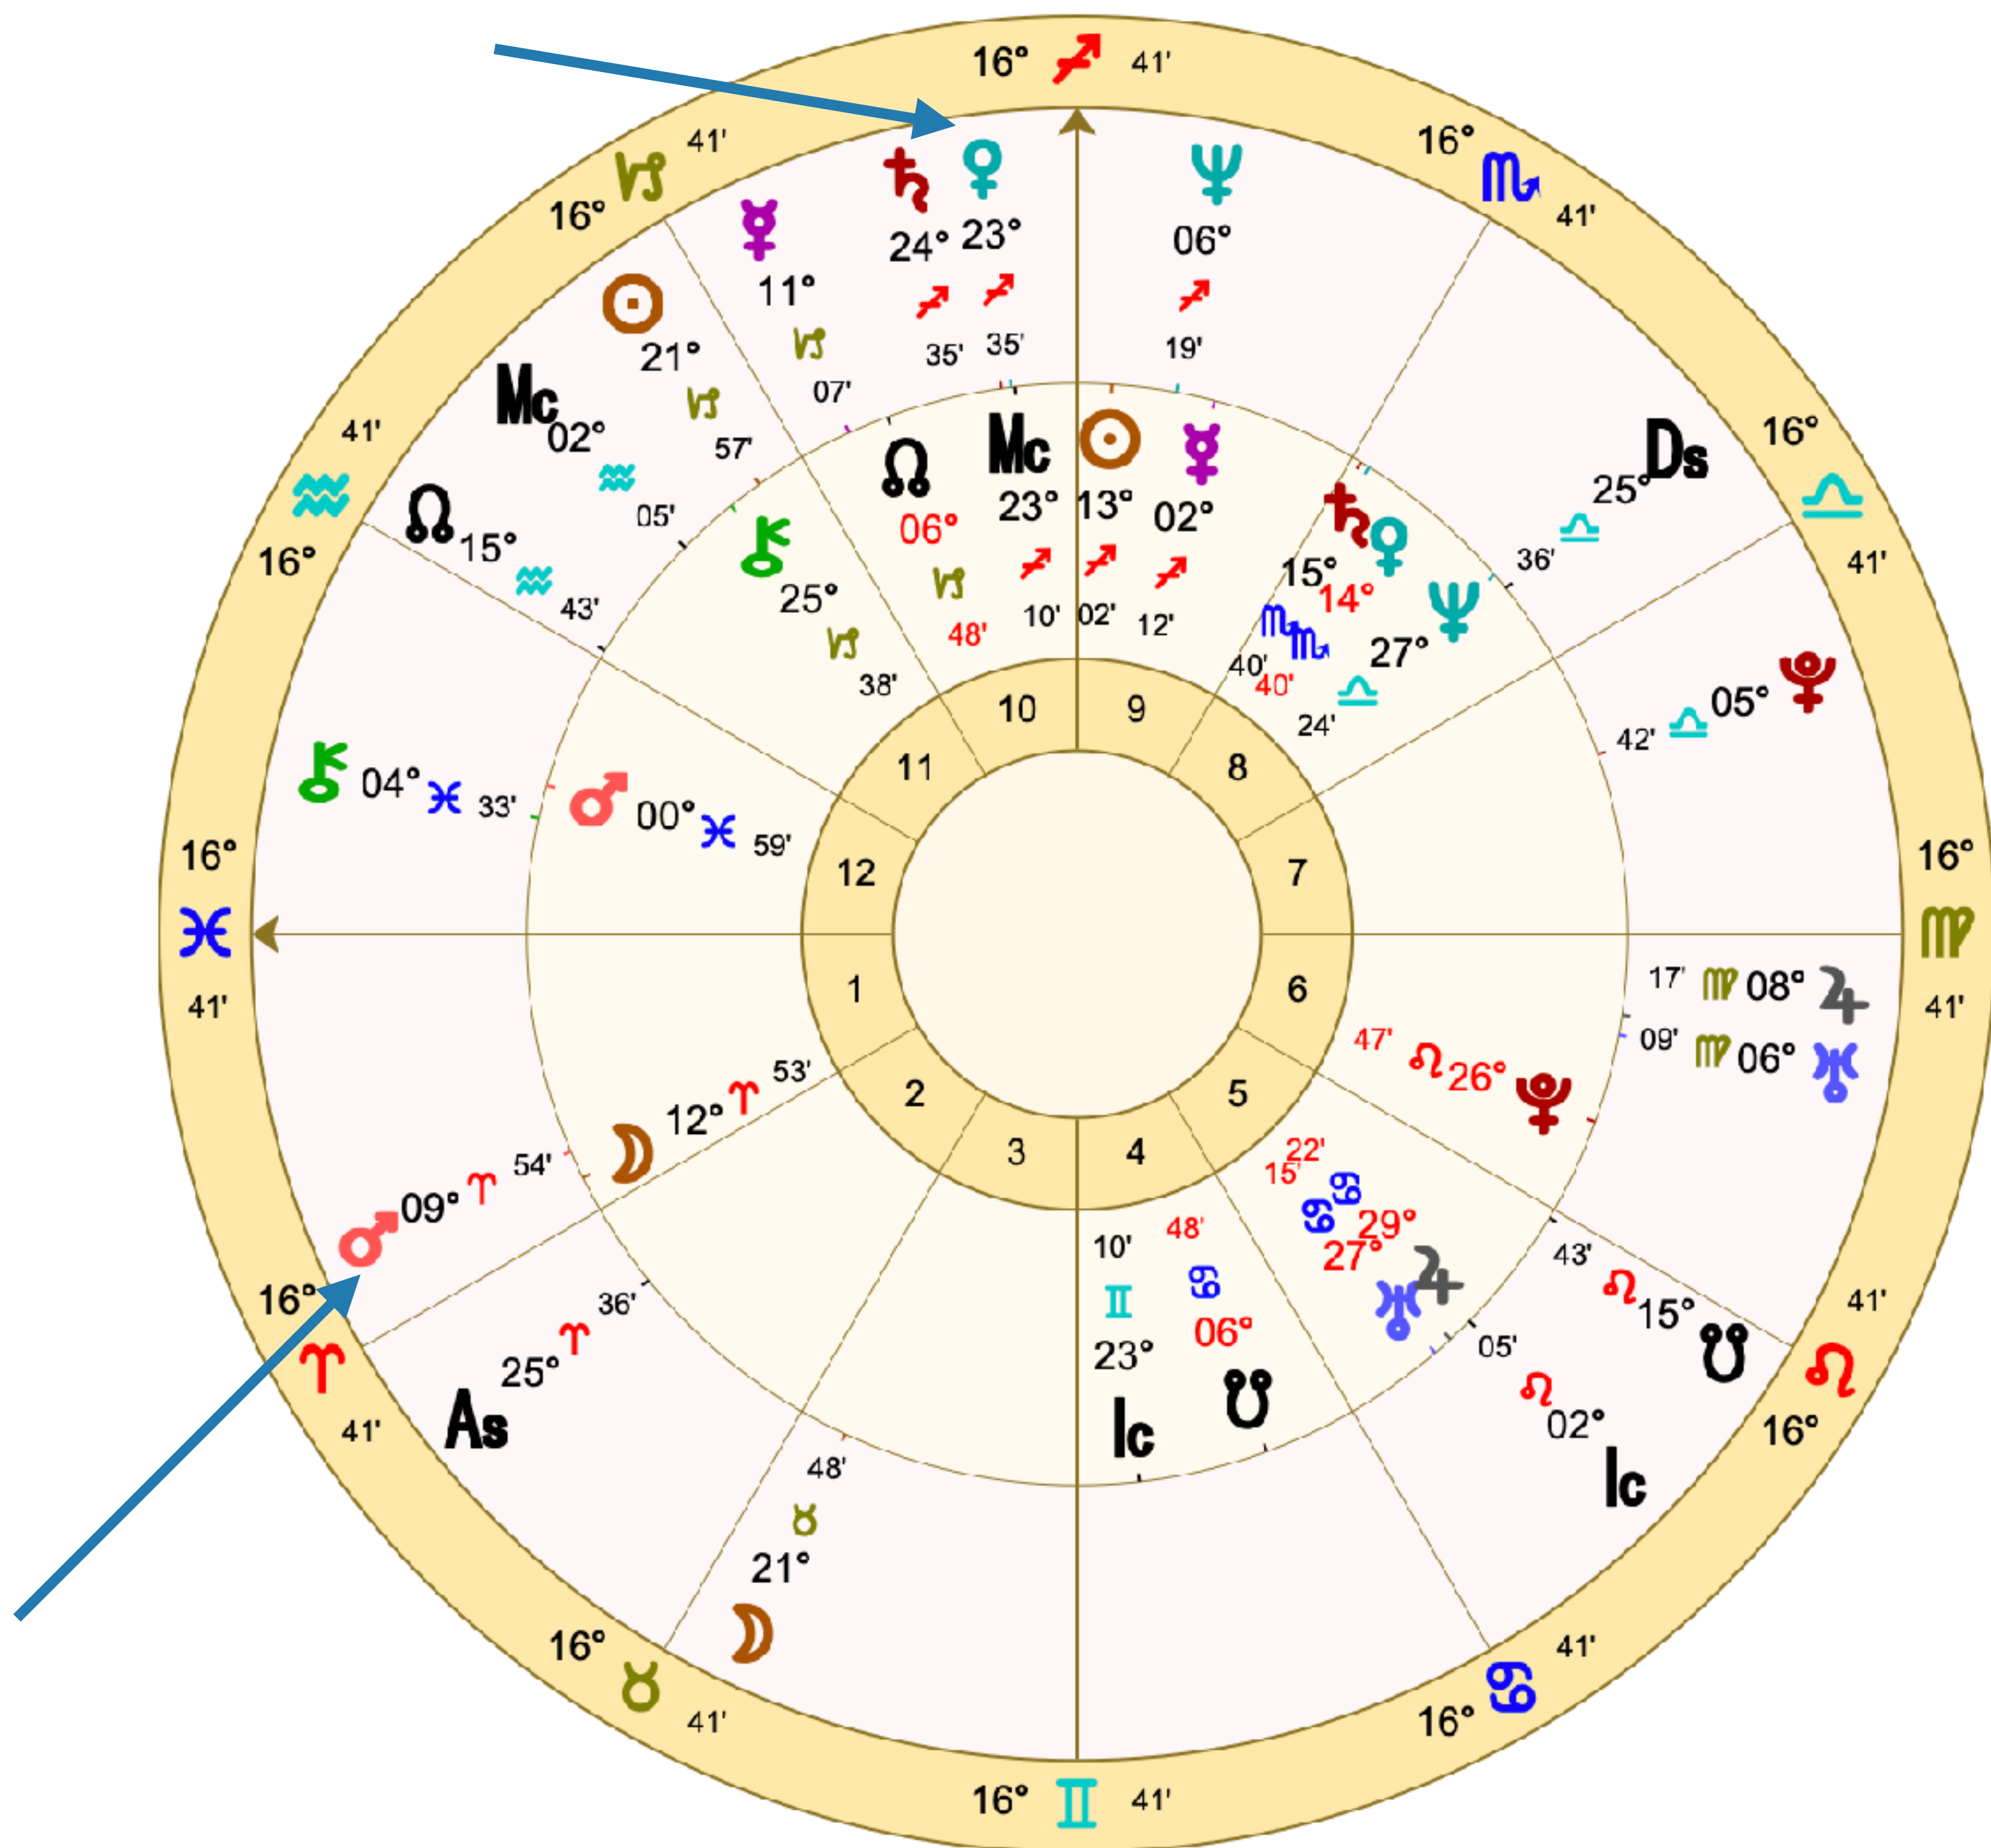

Hegarty

Natal

Inner Ring

5 Dec 1954, Sun

12:19 EST +5:00

Brighton, MA

Geocentric

Tropical

Equal

Hegarty

Directed - Solar Arc

Outer Ring

23 Feb 1993, Tue

17:29 EST +5:00

Brighton, MA

Geocentric

Tropical

Equal