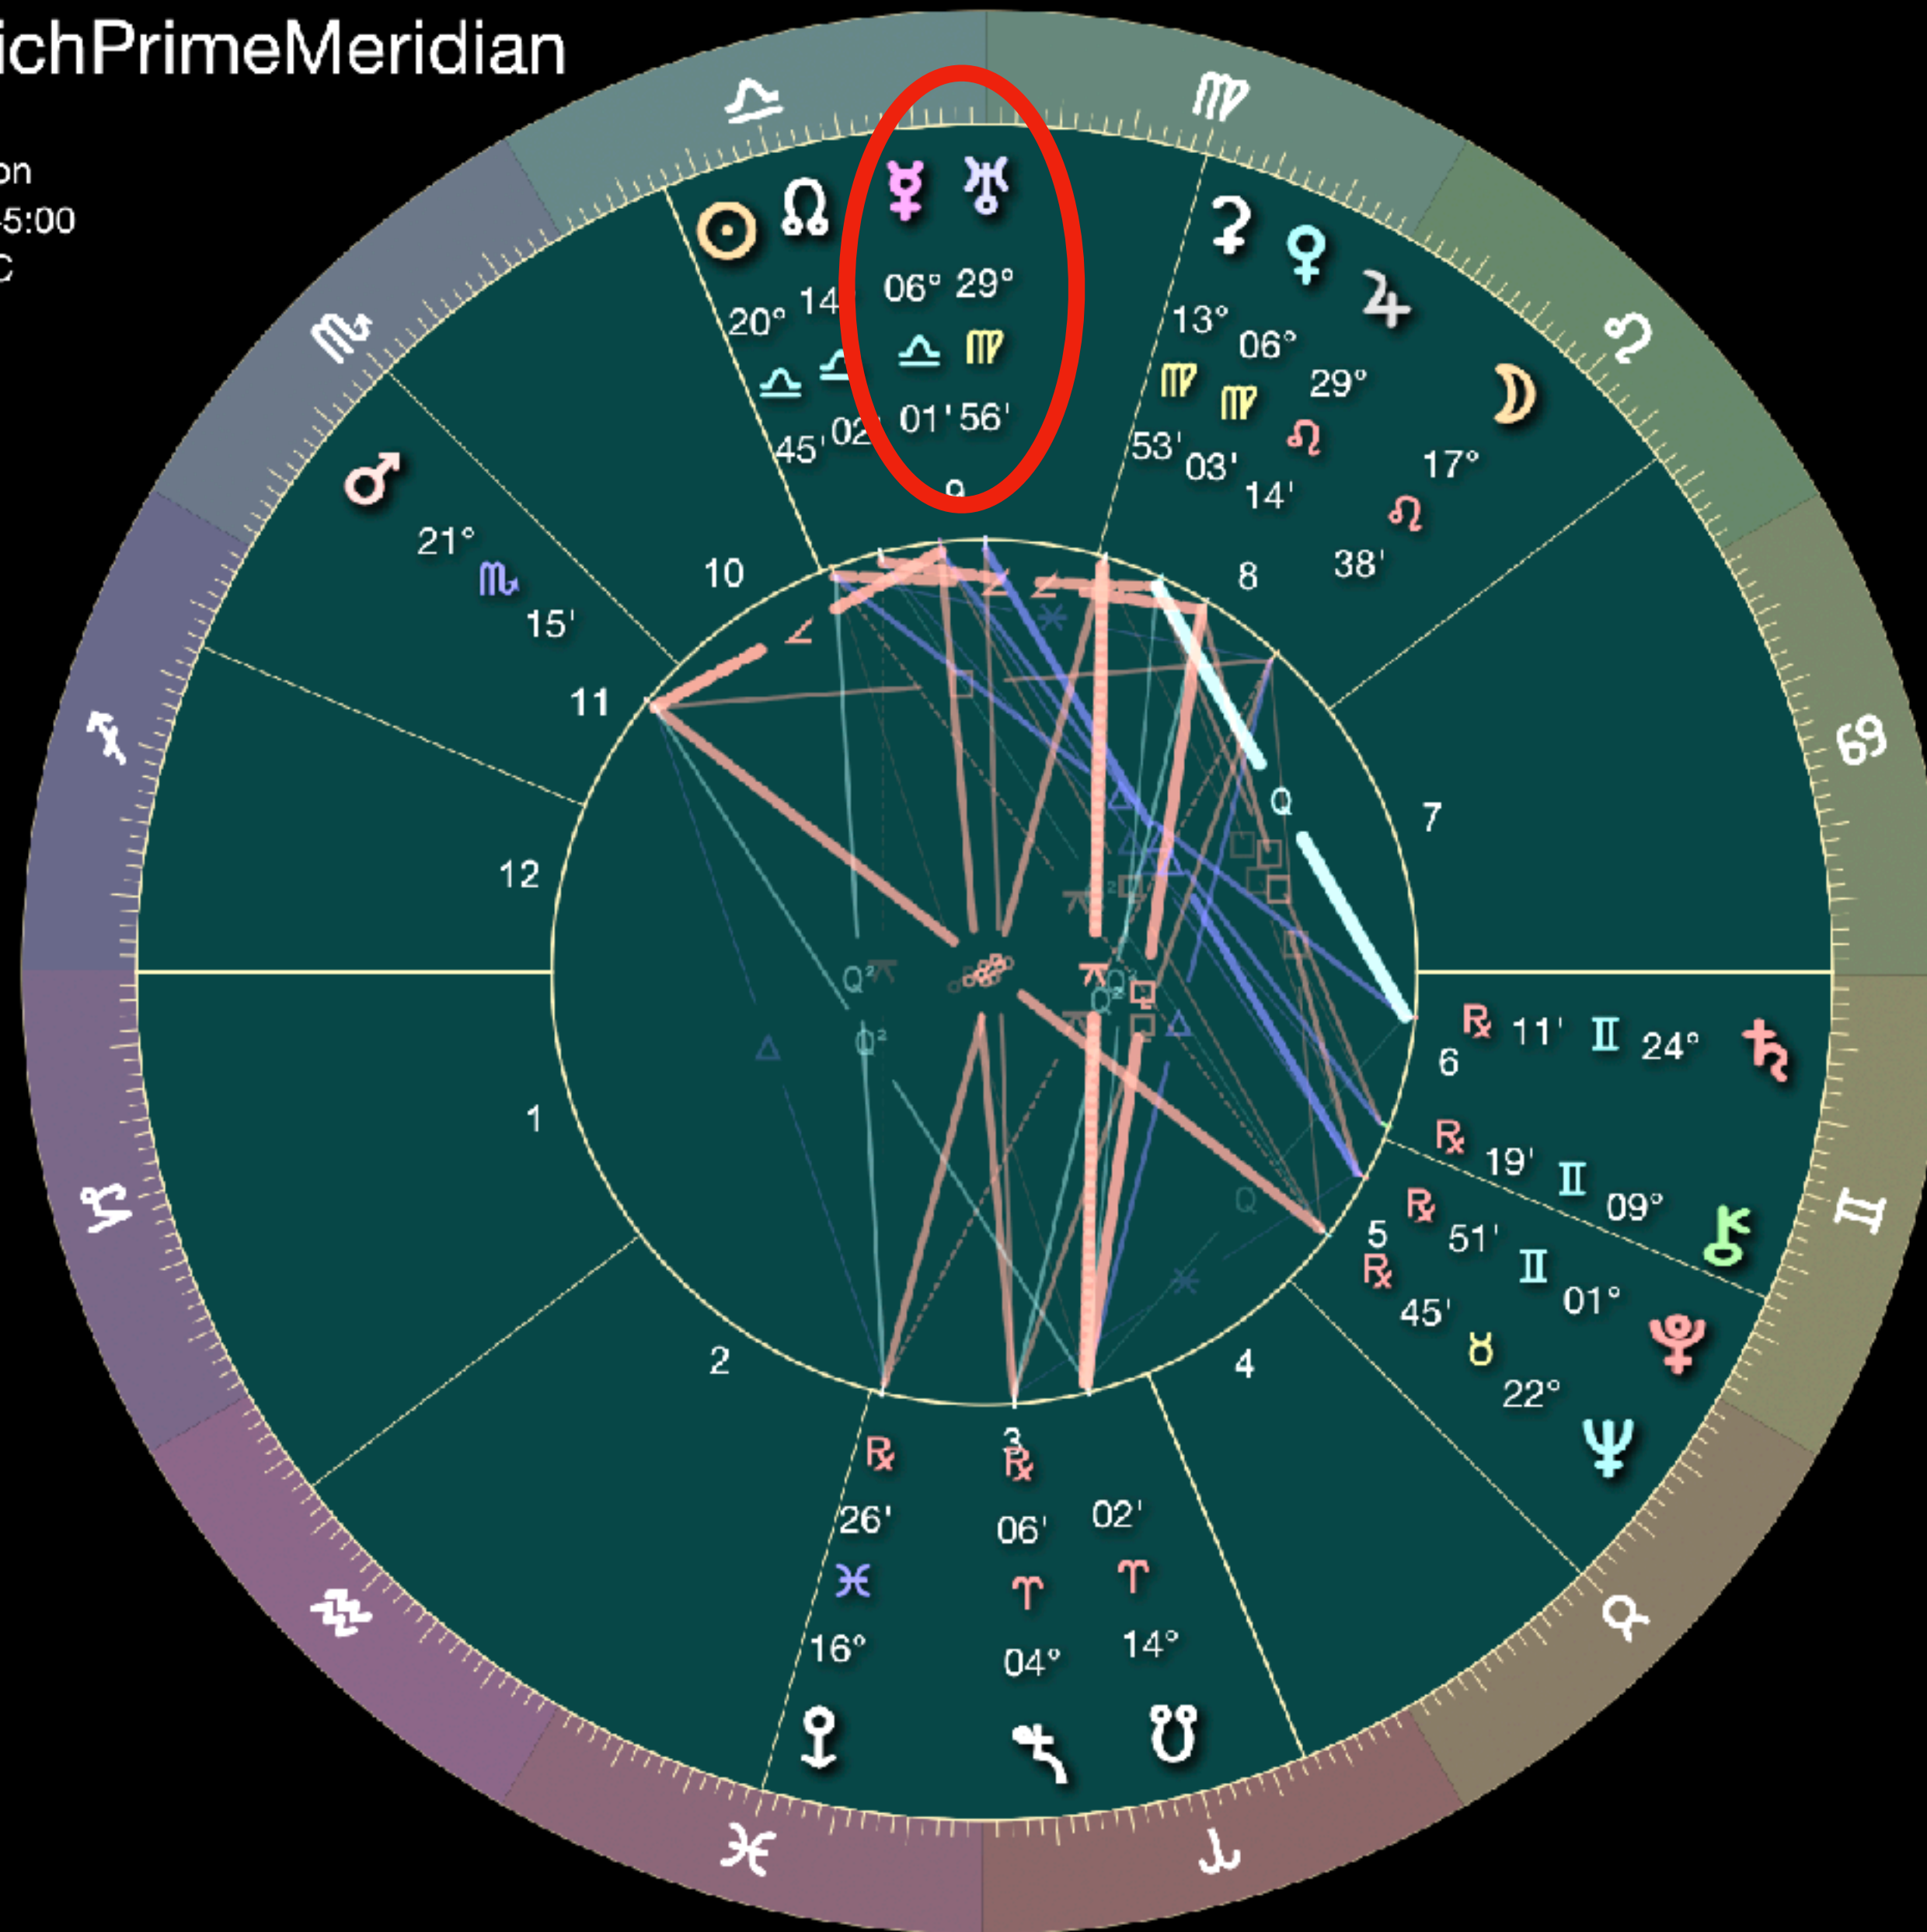

# Fixed Meridian

- Throughout history Astrolgers not always agreed where the Meridian should be

Other Astro developments on Geodetic astro mapping came through:

- Al-Biruni (11th century),
- William Lilly (17th century),
- Raphael (19th century),
- Green and Sepharial (20th century),
- Sepharial - "The Theory of Geodetic Equivalentents 1924"
- Johndro in 1930's
- Chris Mc Crae 2016  
Martin Davis
- Some used The Great Pyramids of Eygpt as Prime Meridian
- Why not use the International Date LINE?

# GreenwichPrimeMeridian

Natal

13 Oct 1884, Mon

12:00 PM EST +5:00

Washington , DC

Geocentric

Tropical

Porphyry

Uranus at Cardinal Point of ZERO LIBRA