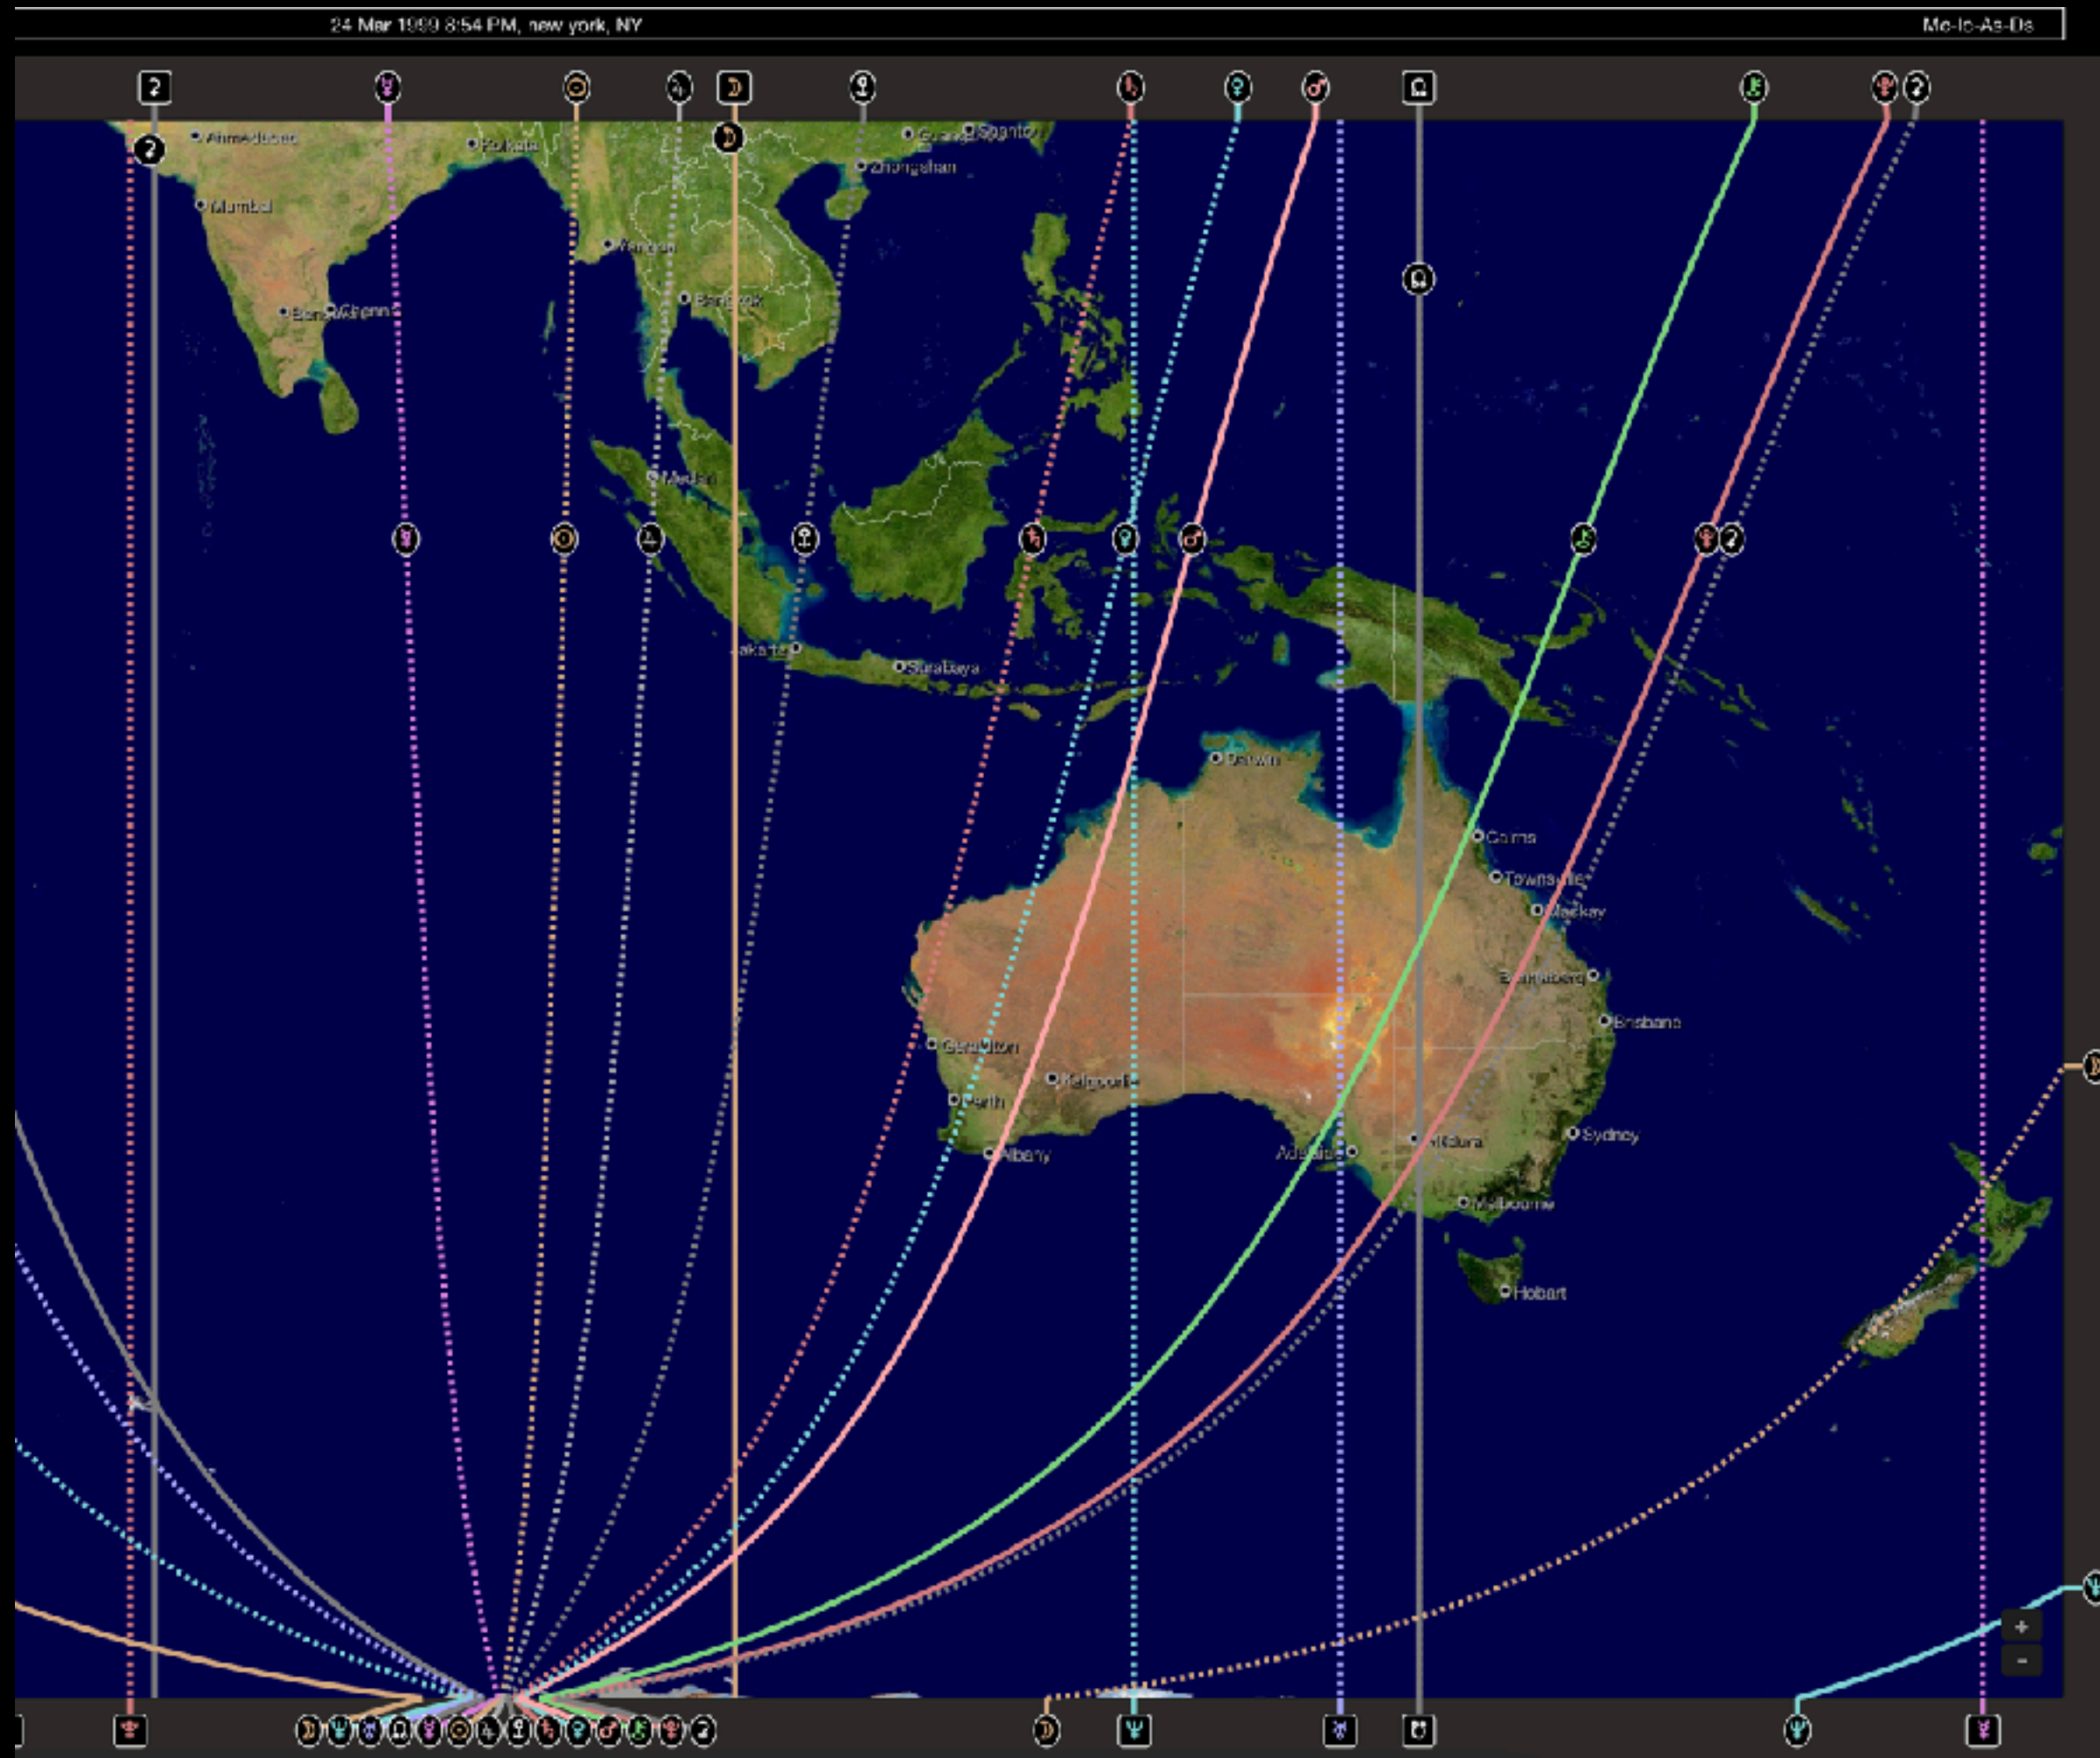

# Natal Geodetic

Changing Jobs - offer  
Melbourne - Mercury /Pluto  
Gold Coast - SUN MC