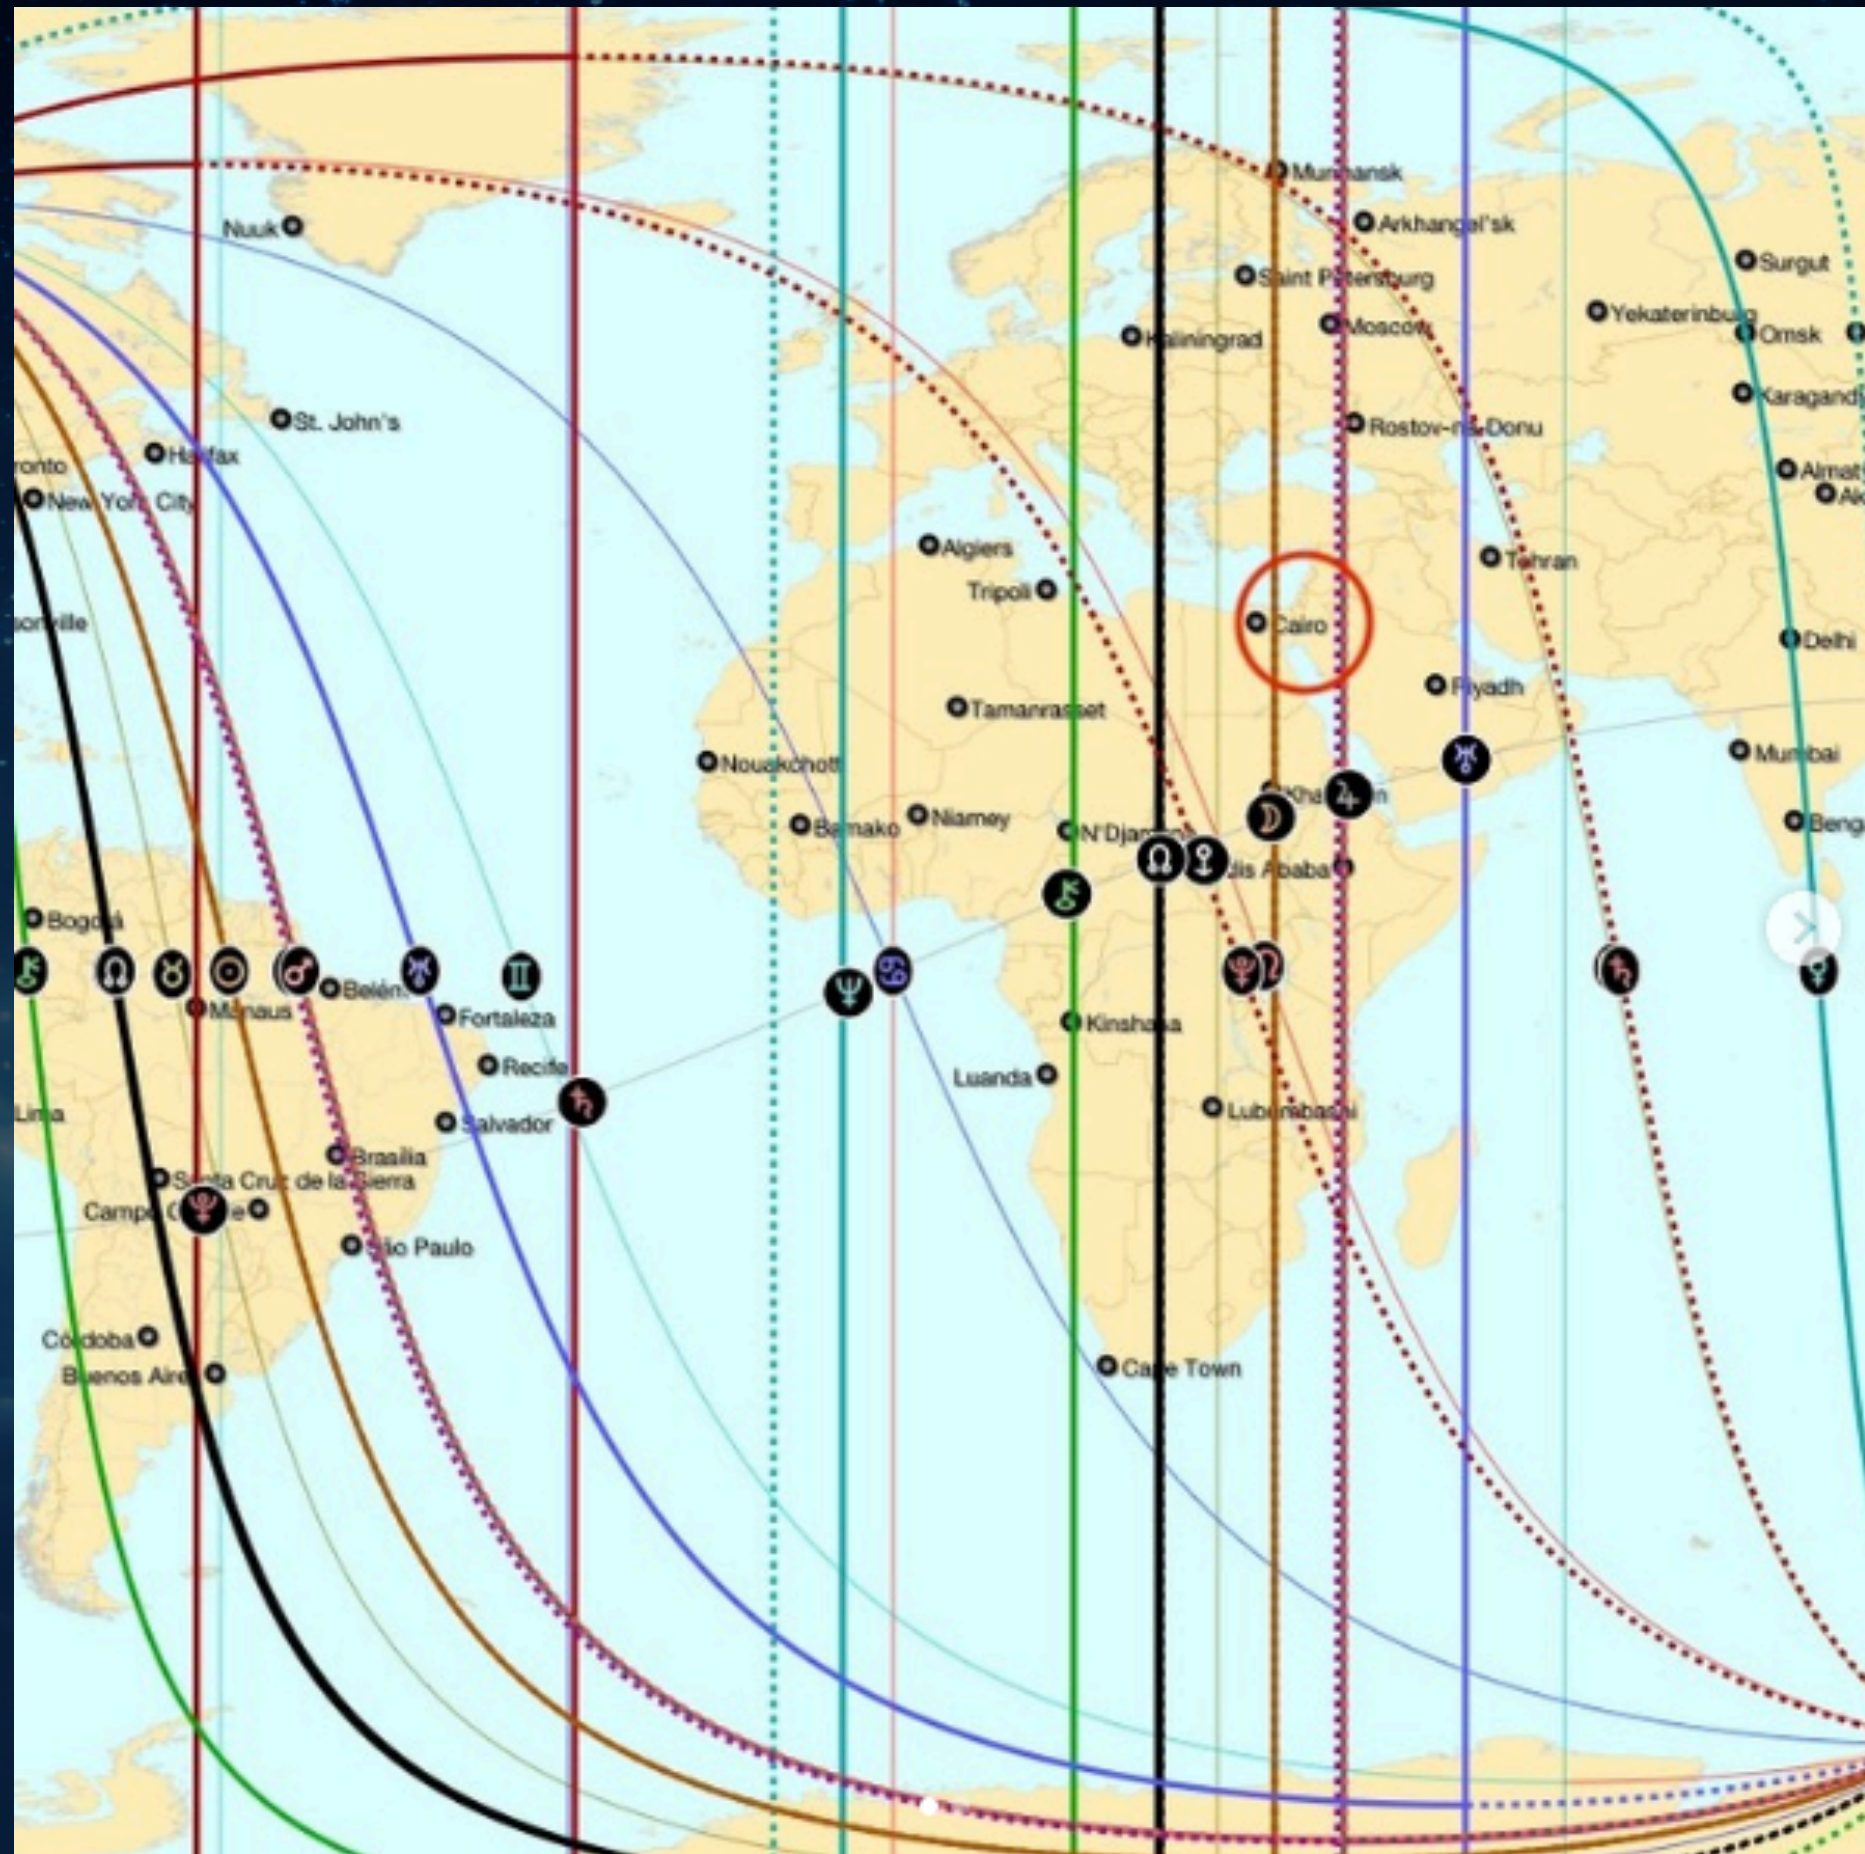

Julian Assange  
Relocated ASC - WDC - 14° Aries  
Mercury 24° Cancer

Foundation of Israel

12 ° Leo - Where Venus stationed dx - Sept 2023

## Full Moon Leo Feb 5th

- Map for the Leo Full Moon Feb 5th just before the devastating Earthquakes
- Full Moon at  $16^{\circ} 40'$  Leo/Aquarius
- The Nodal axis and the Sun and Moon axis cross right on the exact area of the Earthquake zone of Eastern Turkey and Syria.
- In this area Taurus is on the MC and Leo ascends  
Nodal axis  $8^{\circ}$  Taurus/ Scorpio
- Geodetic Maps divide the globe into  $12 \times 30^{\circ}$  segments of the zodiac around the world beginning  $00^{\circ}$  Greenwich and moving east.
- With zero Aries on MC - zero Cancer Ascends and so on  
Cancer MC - Libra ASC  
Libra MC - Cap ASC  
CAP MC - Aries ASC.

# Libra Ingress 2024

Event

22 Sep 2024, Sun

3:43:40 pm EEDT -3:00

Jerusalem, Israel

Geocentric

Tropical

Porphyry

Libra Ingress 2024 - Lebanon. Israel - JU stationed at 20° Gemini,op 5° Taurus

The Geodetic Map at the 10° Libra eclipse.  
 Showing 10° Libra at DSC through Hurricane Helene  
 Uranus continues through Iran,  
 but why do we not see anything over Israel and Lebanon?