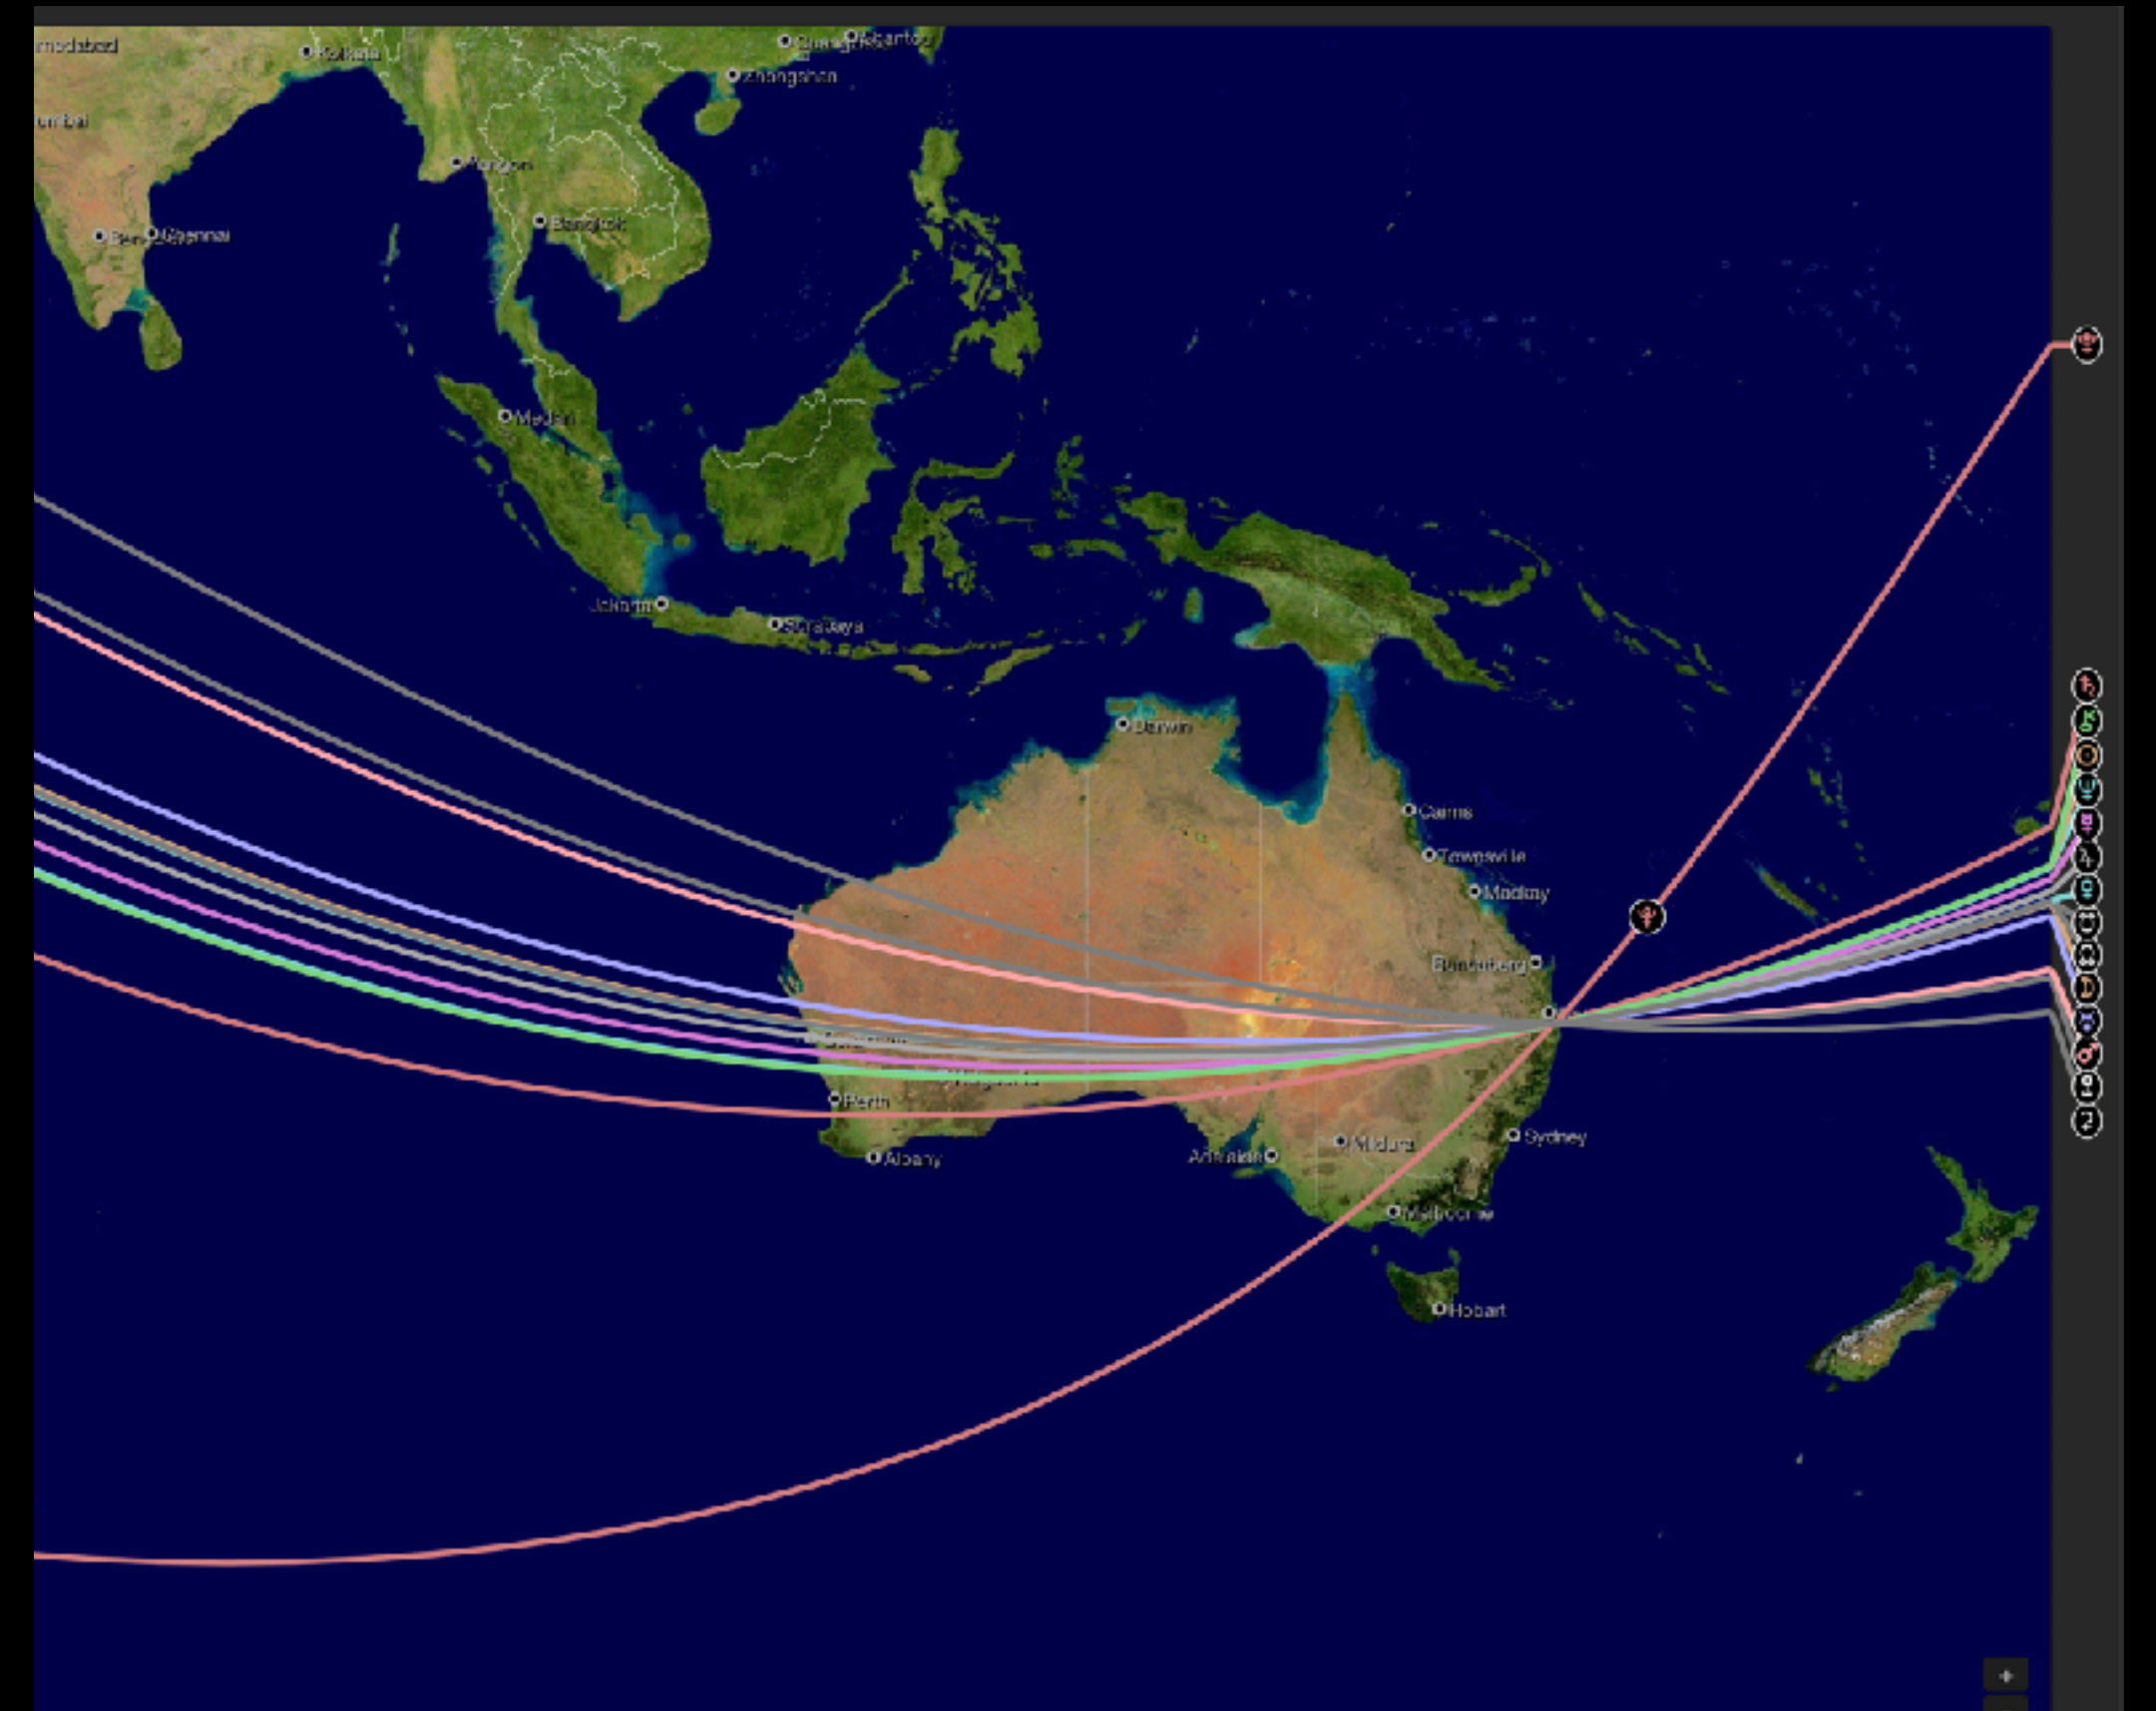

Solar Return from Surfers Paradise