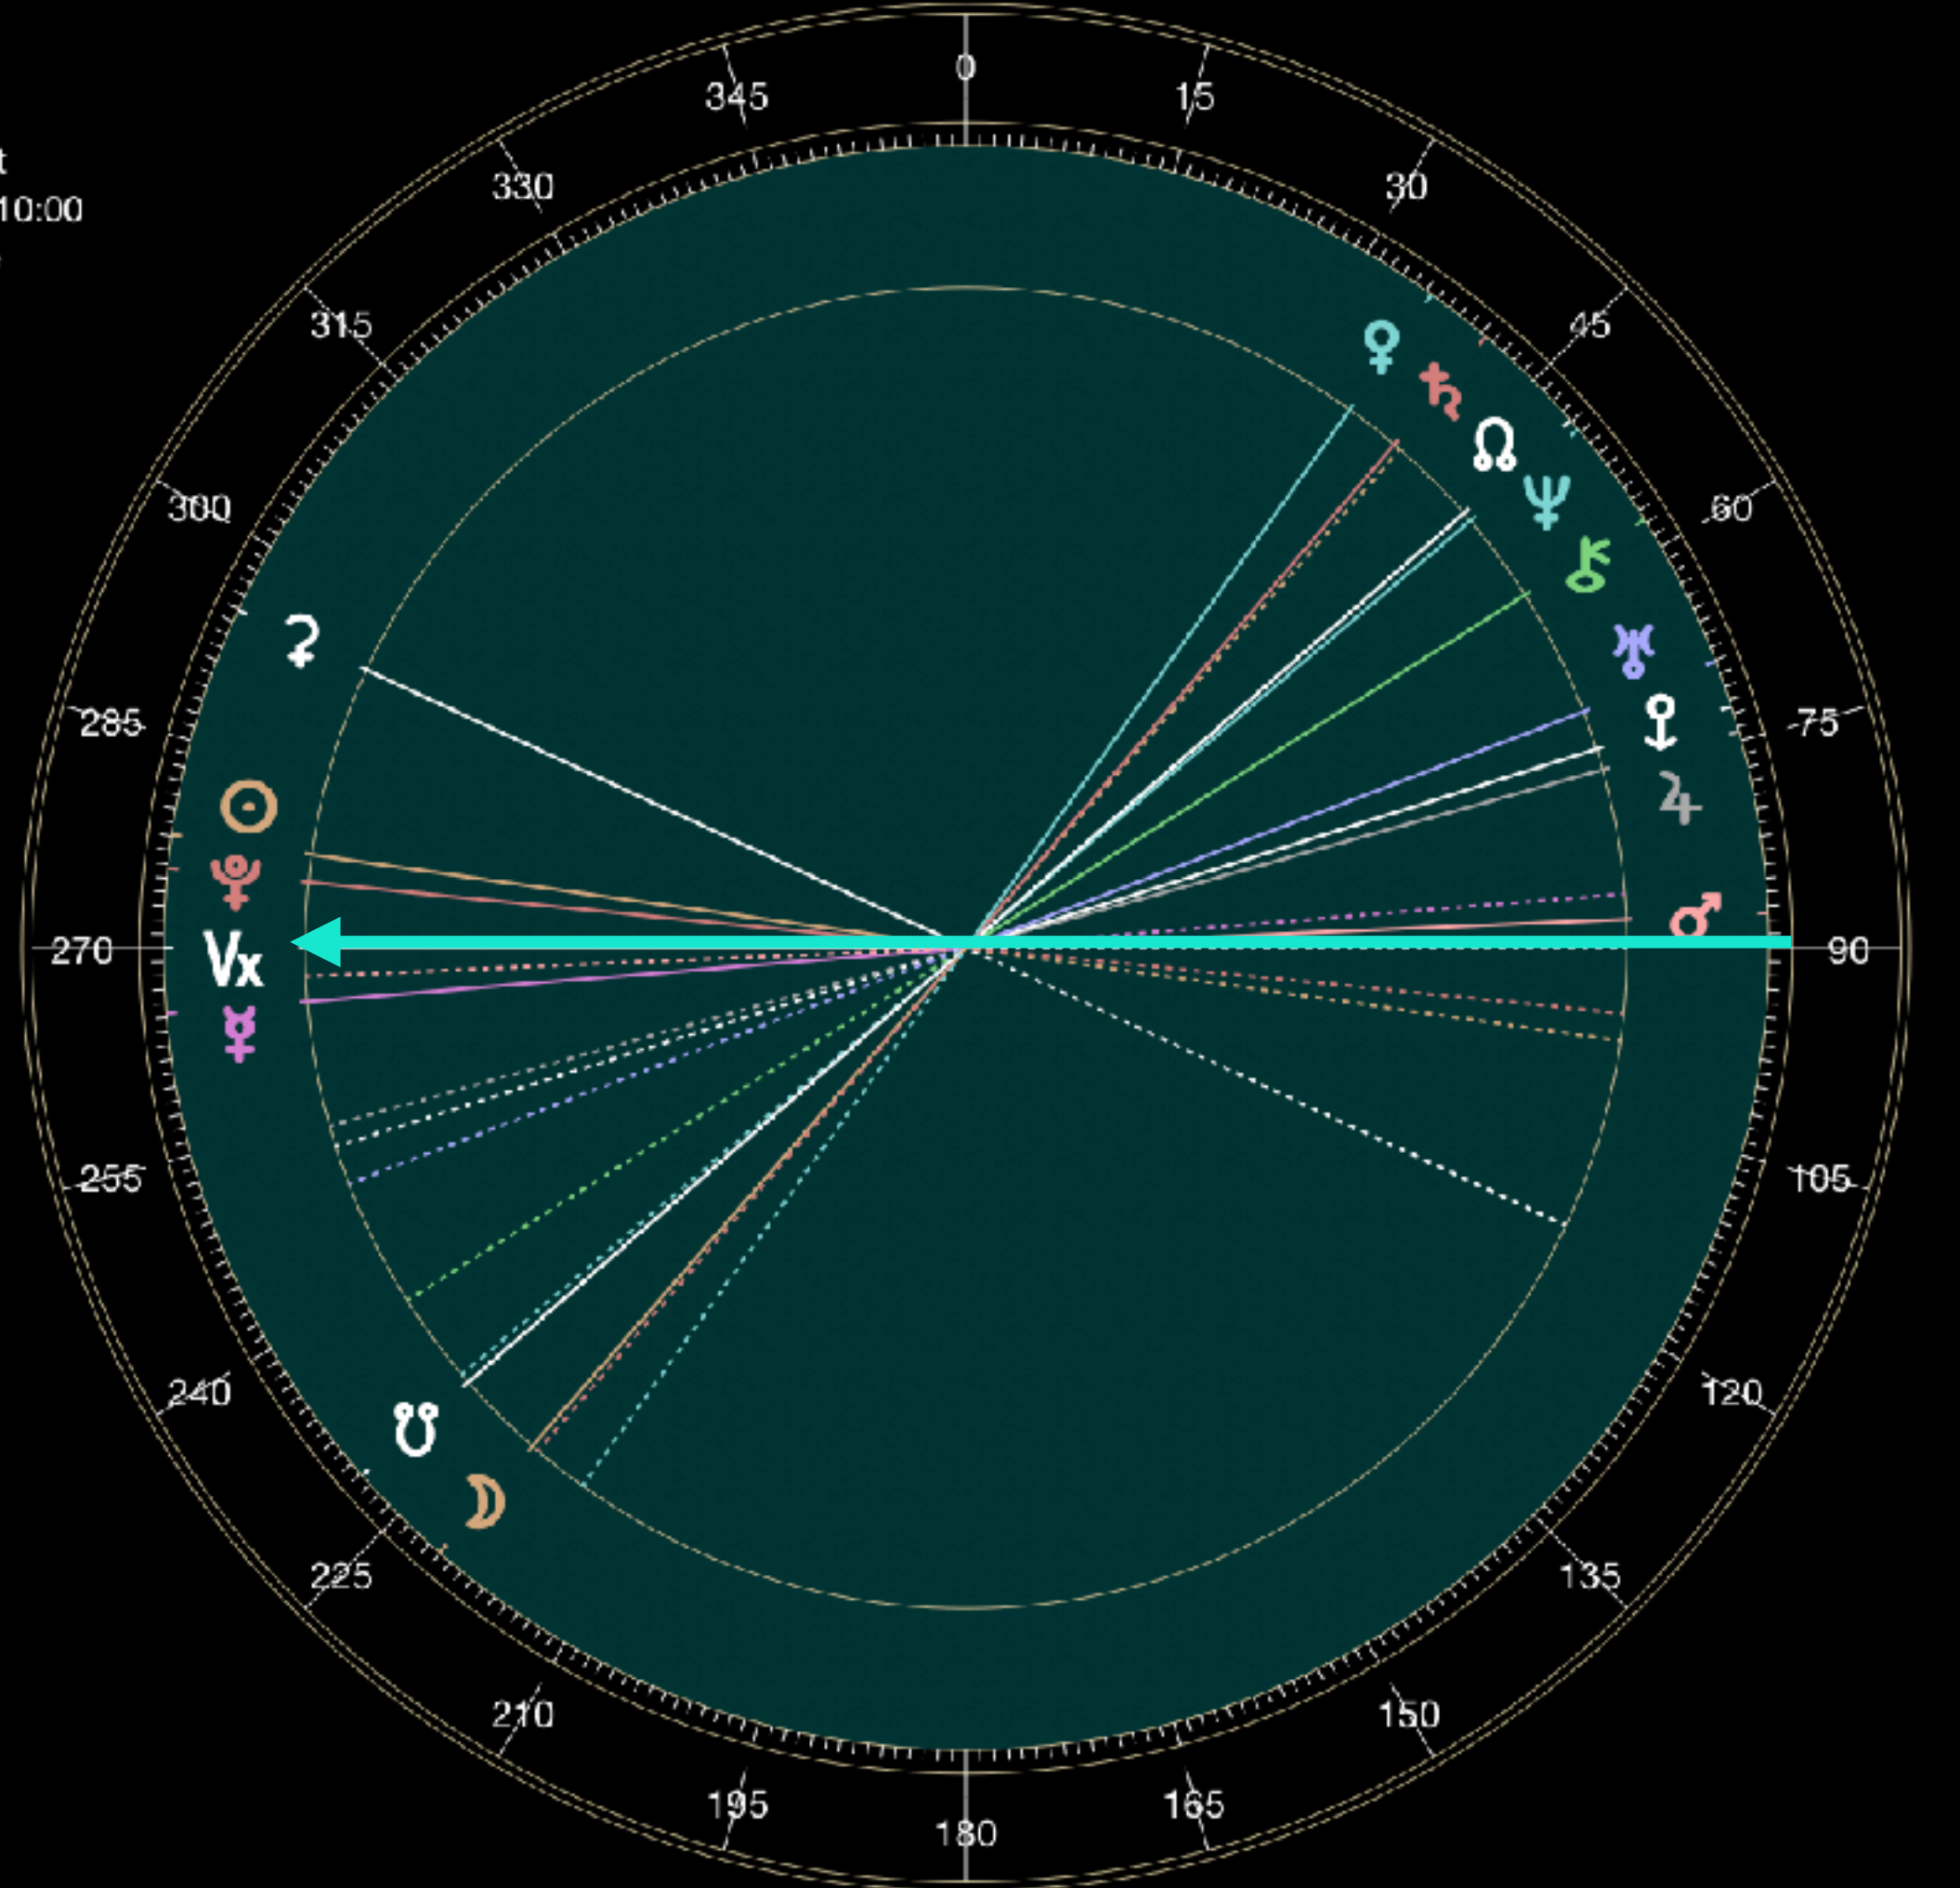

Transits

Natal
18 Jan 2025, Sat
2:00 PM AEST -10:00
Surfers Paradise
Local Space

W

E

S

Add Vertex and Anti Vertex for due - EAST and WEST