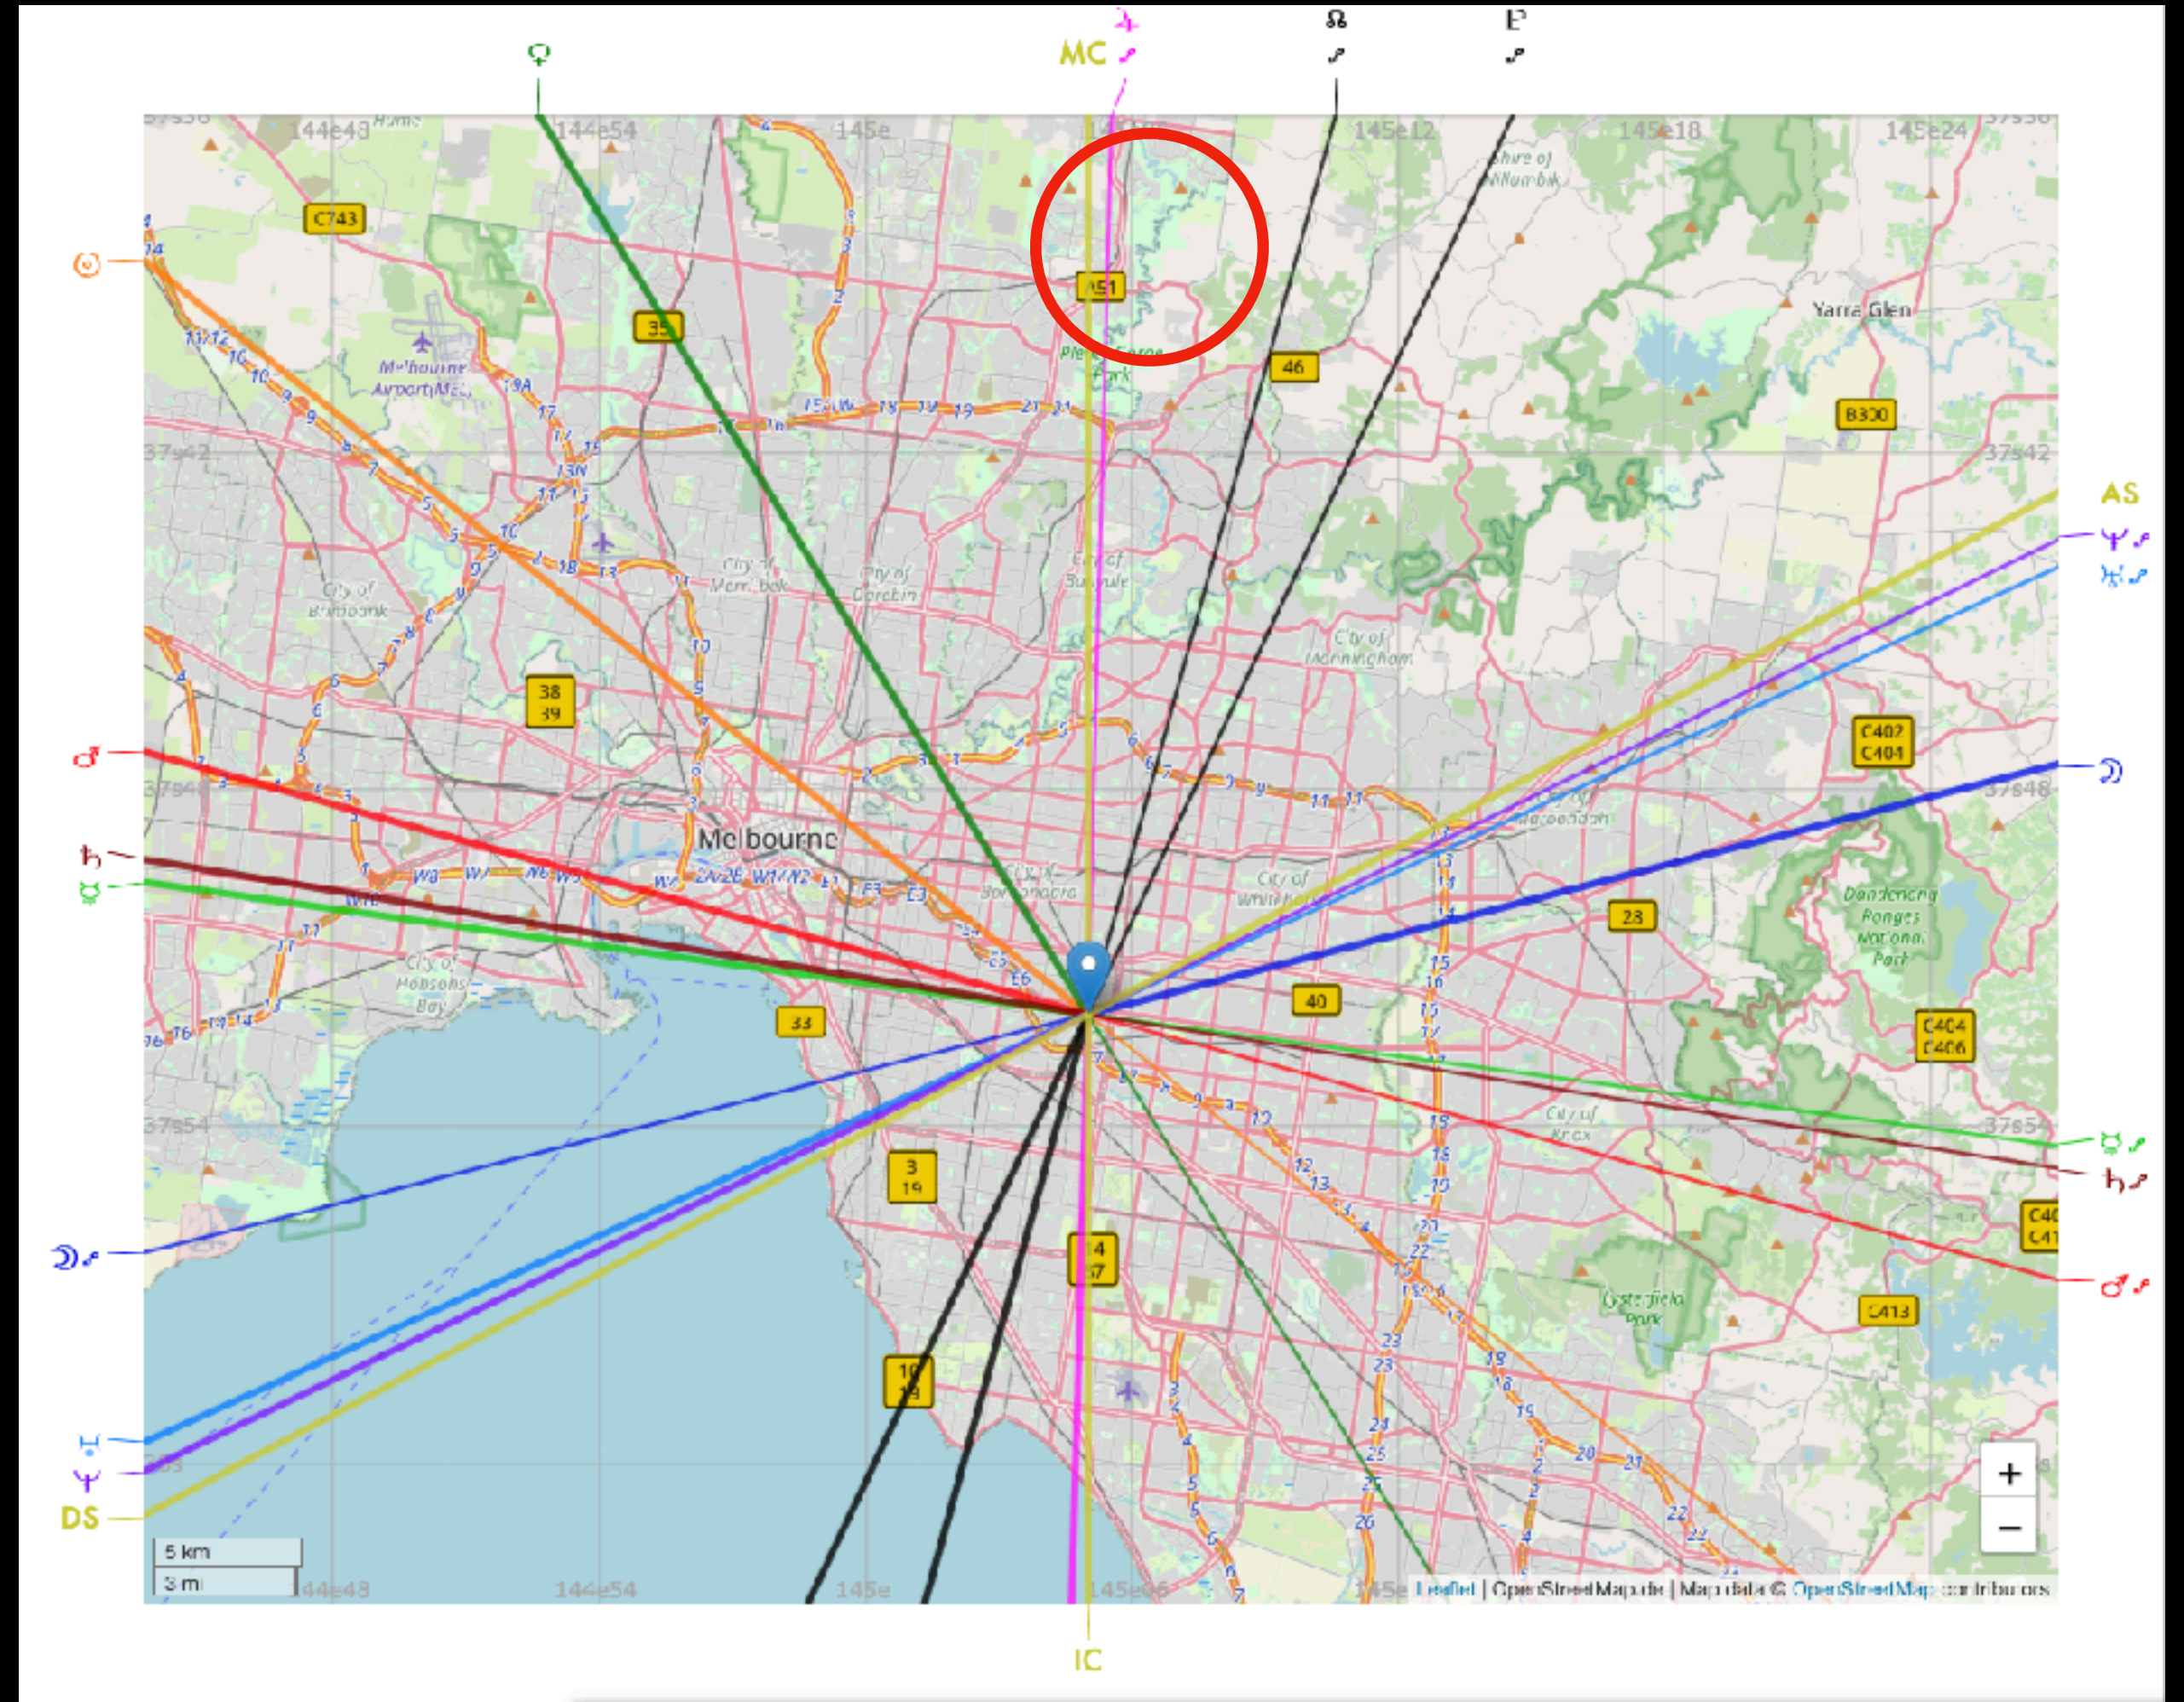

Miki
Natal

Melbourne, Australia
Geocentric
Tropical
Porphyry

Where to buy a house?