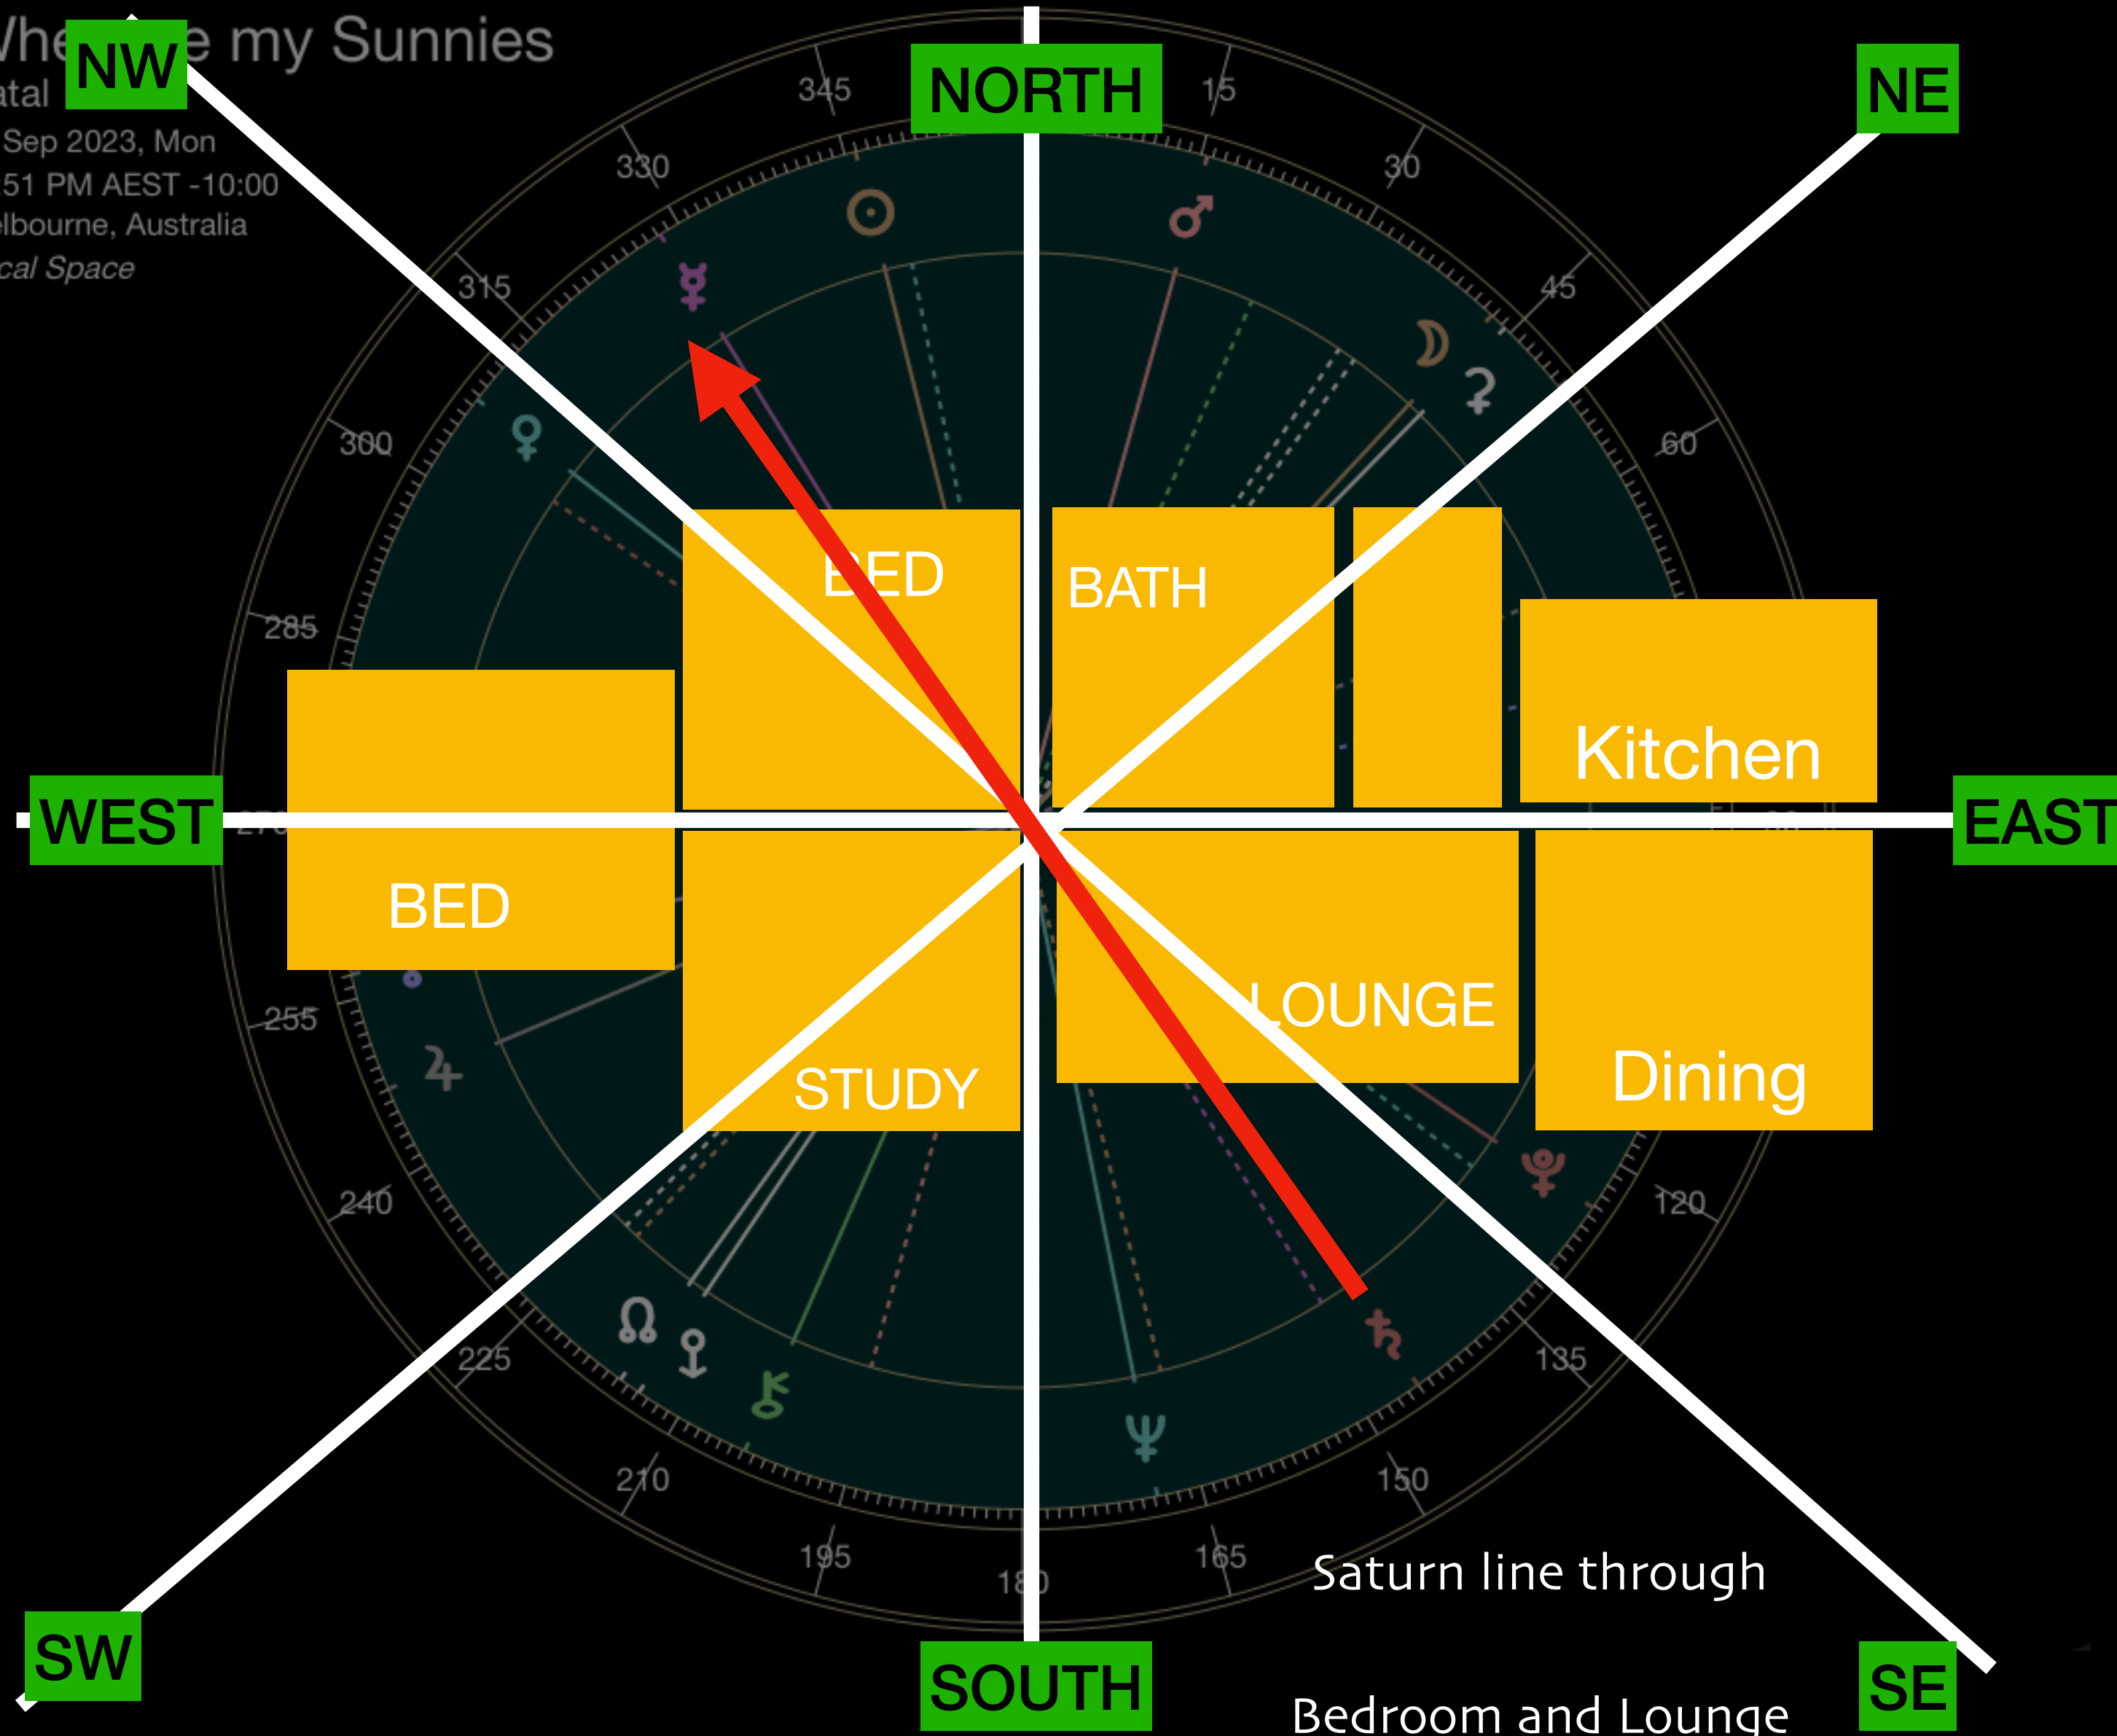

Where are my Sunnies

Natal
18 Sep 2023, Mon
12:51 PM AEST -10:00
Melbourne, Australia
Local Space