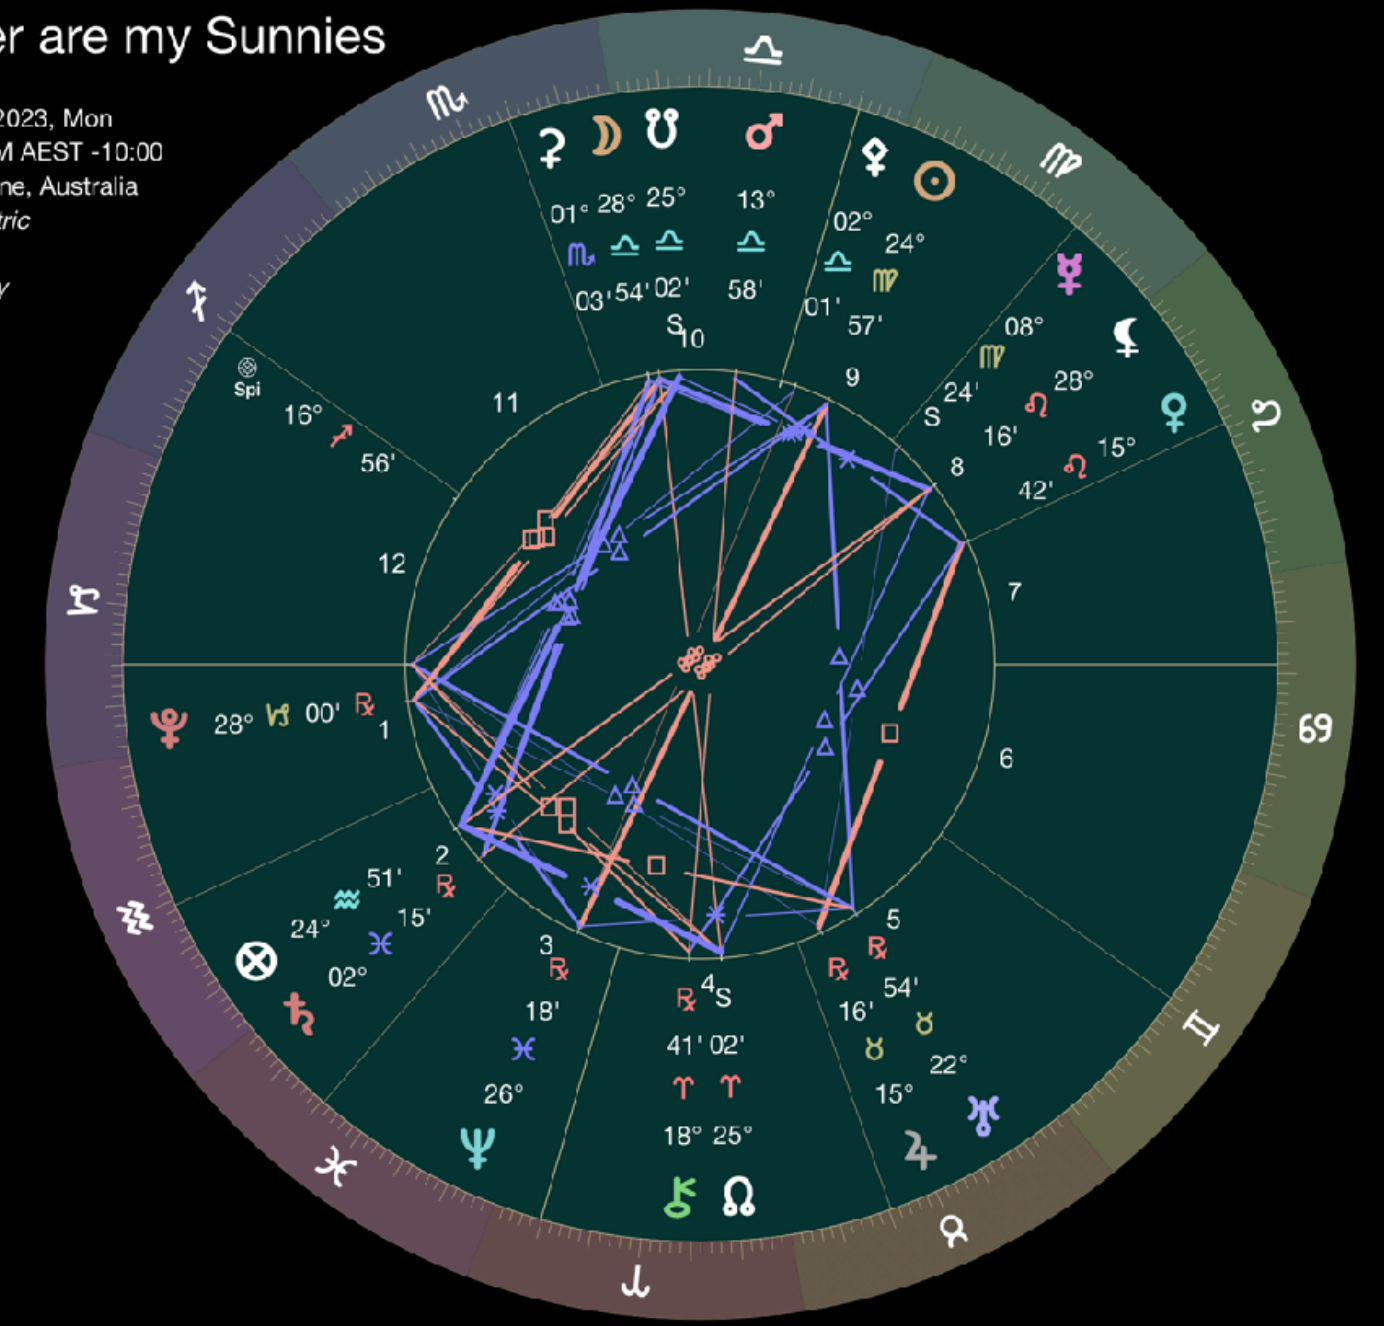

Saturn in Pisces?
Heavy, soft, hidden, water?