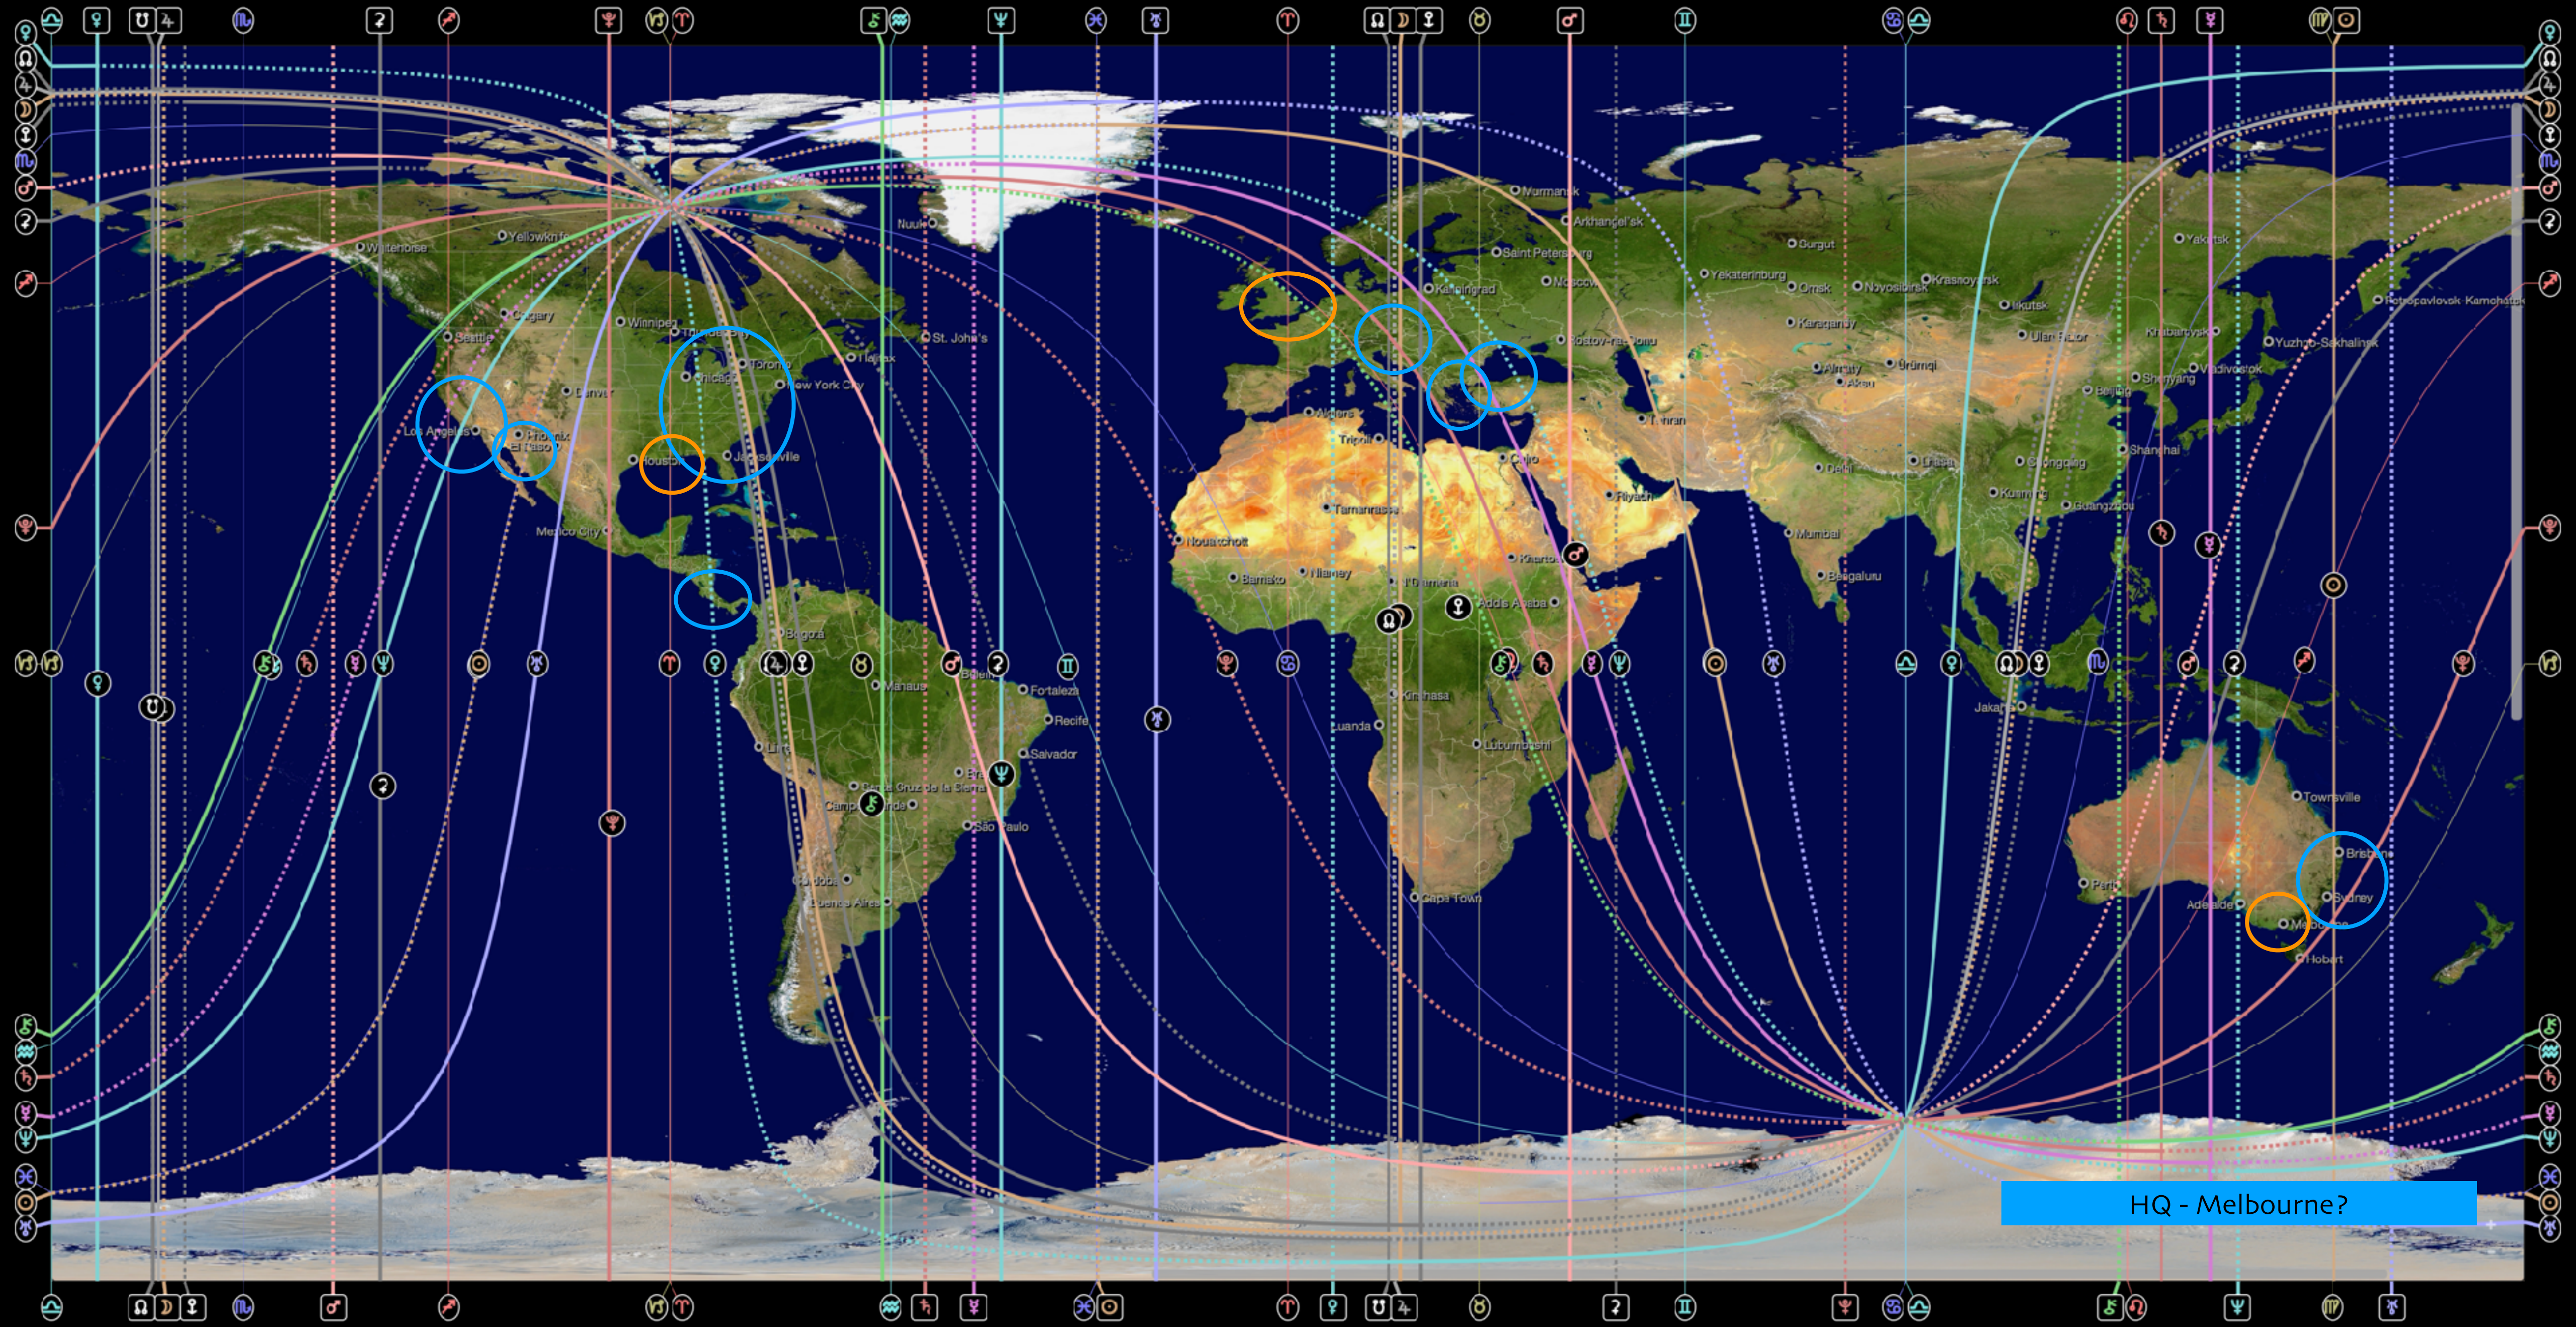

HQ - Melbourne?