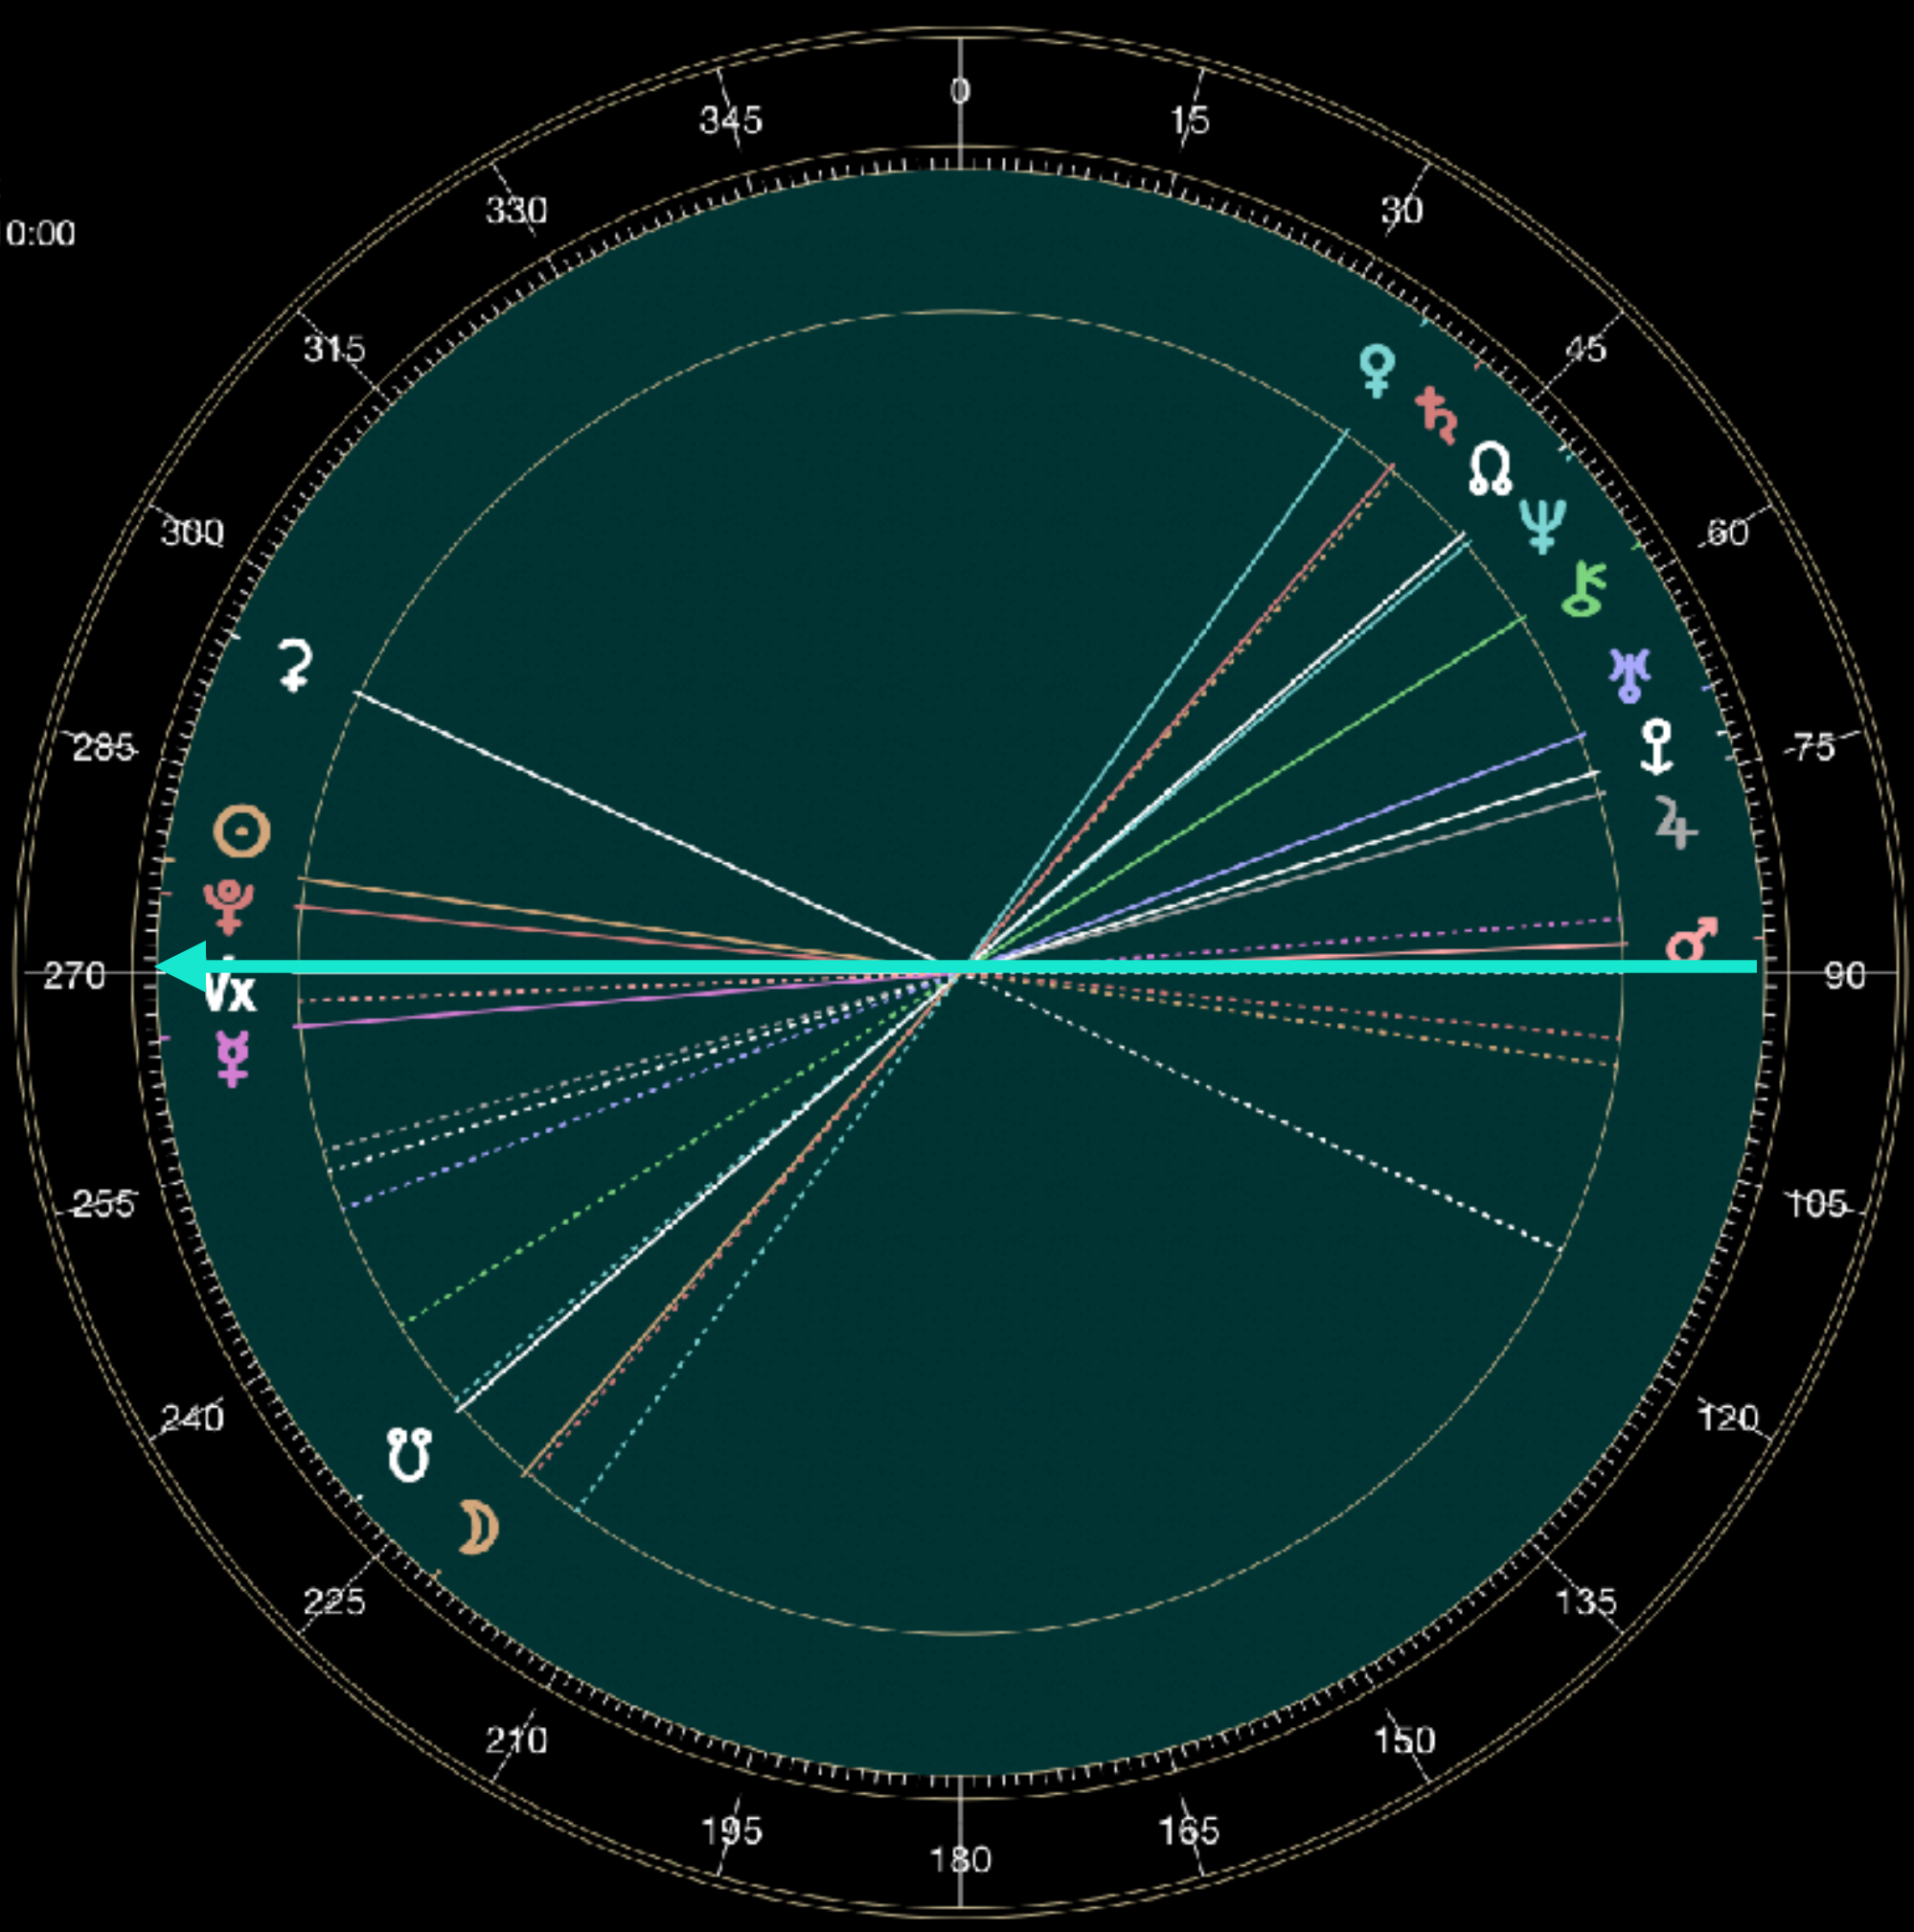

MC

N

Transits
Natal
18 Jan 2025, Sat
2:00 PM AEST - 10:00
Surfers Paradise
Geocentric
Tropical
Porphyry

W

E

IC

S

ASC / DSC = Ecliptic and Horizon

Add Vertex and Anti Vertex for due - EAST and WEST