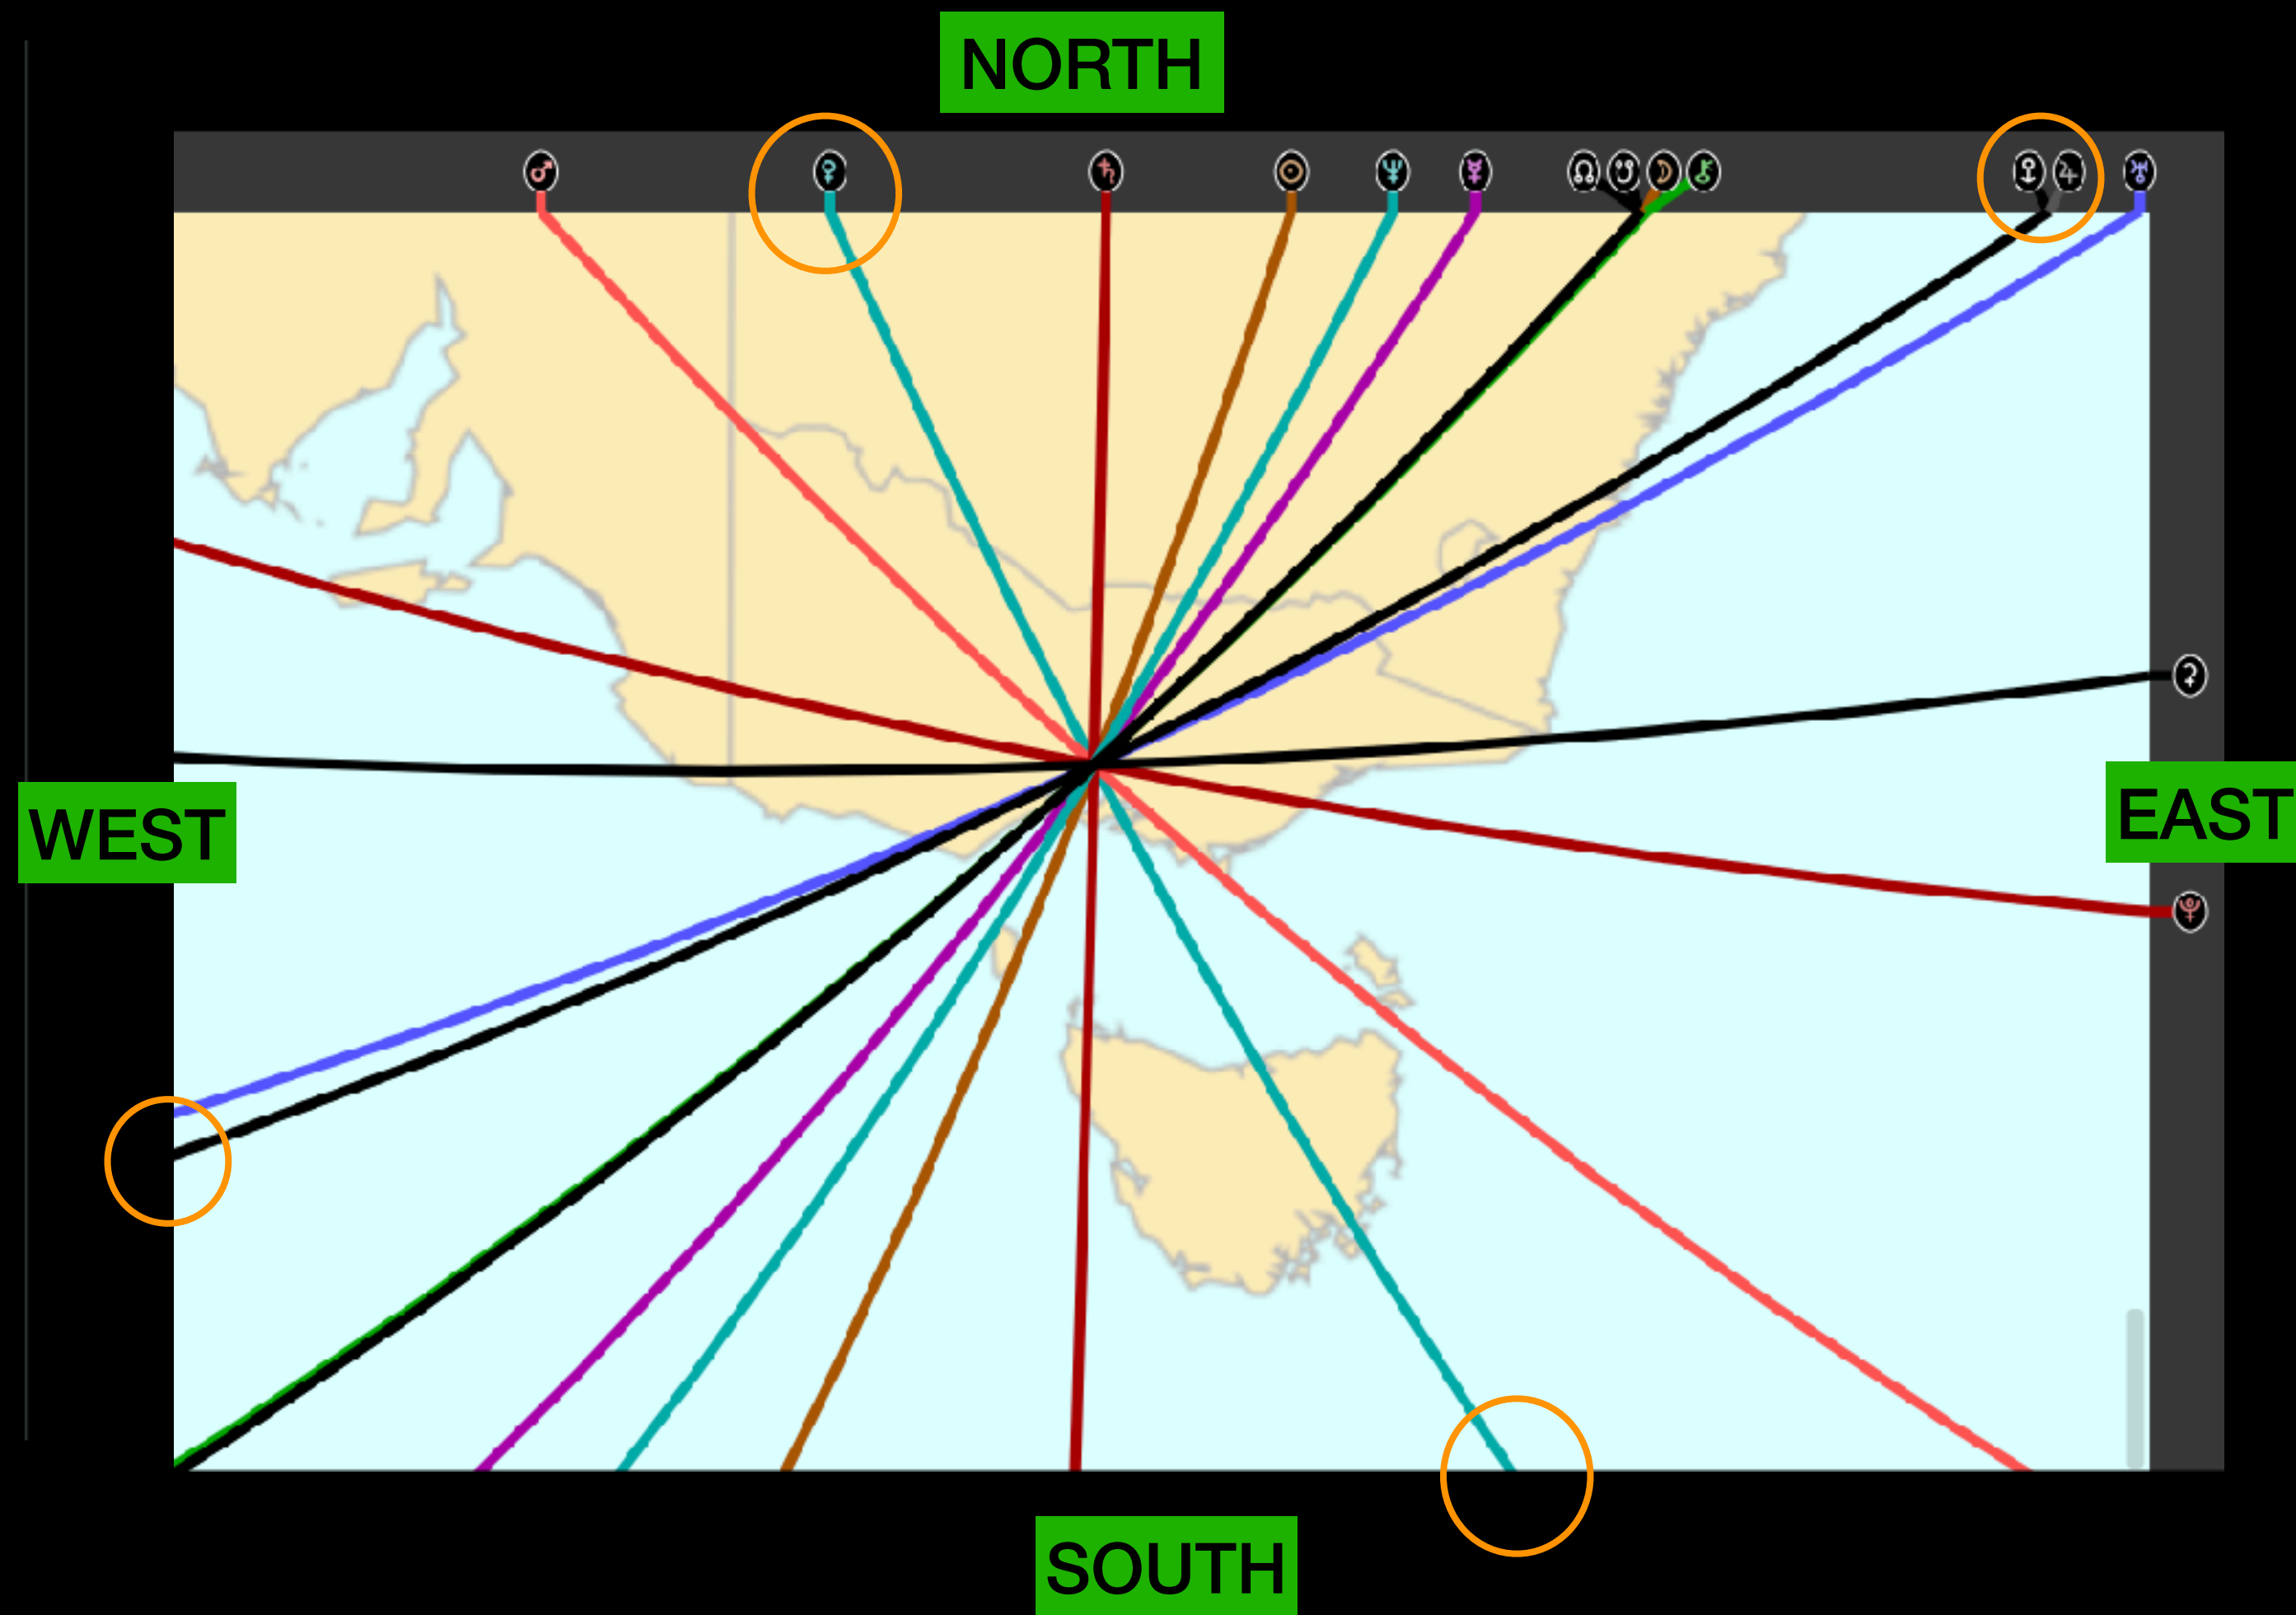

# Julija

Solar Return

12 Mar 2024, Tue

12:50:33 pm AEDT -11:00

Melbourne, Australia

Geocentric

Tropical

Porphyry