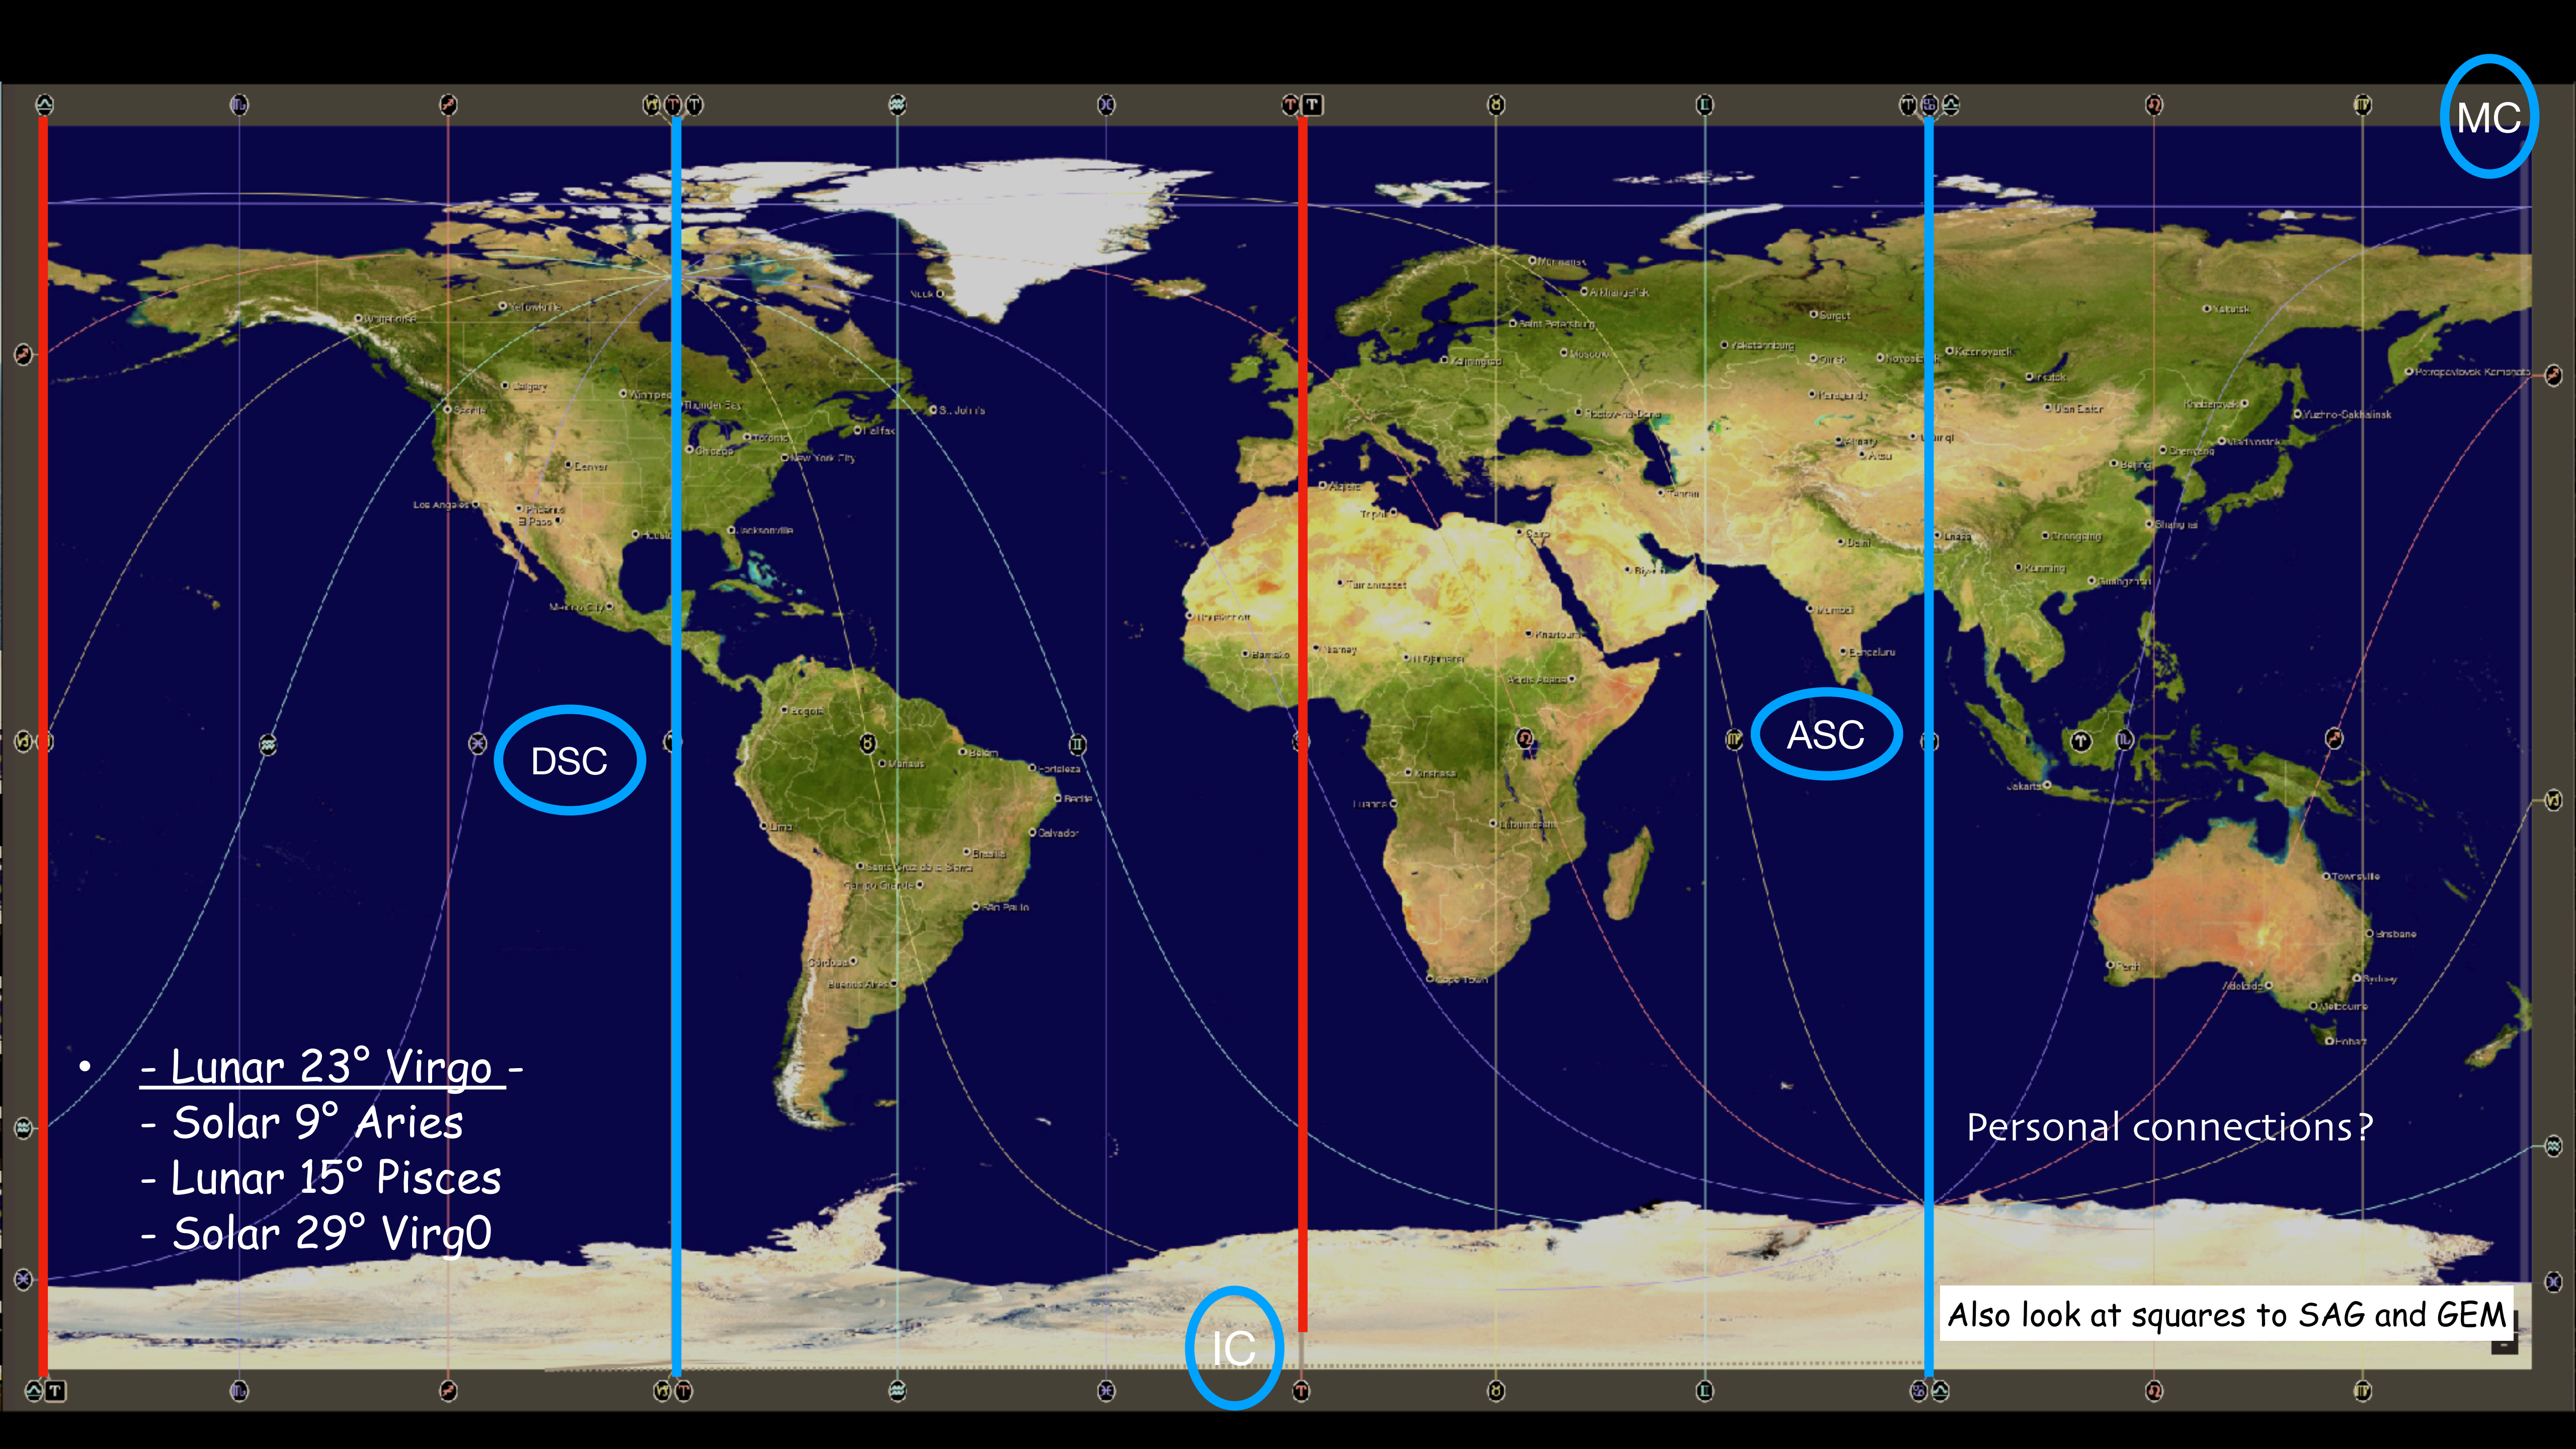

MC

DSC

ASC

IC

- Lunar 23° Virgo -
- Solar 9° Aries
- Lunar 15° Pisces
- Solar 29° Virgo

Personal connections?

Also look at squares to SAG and GEM