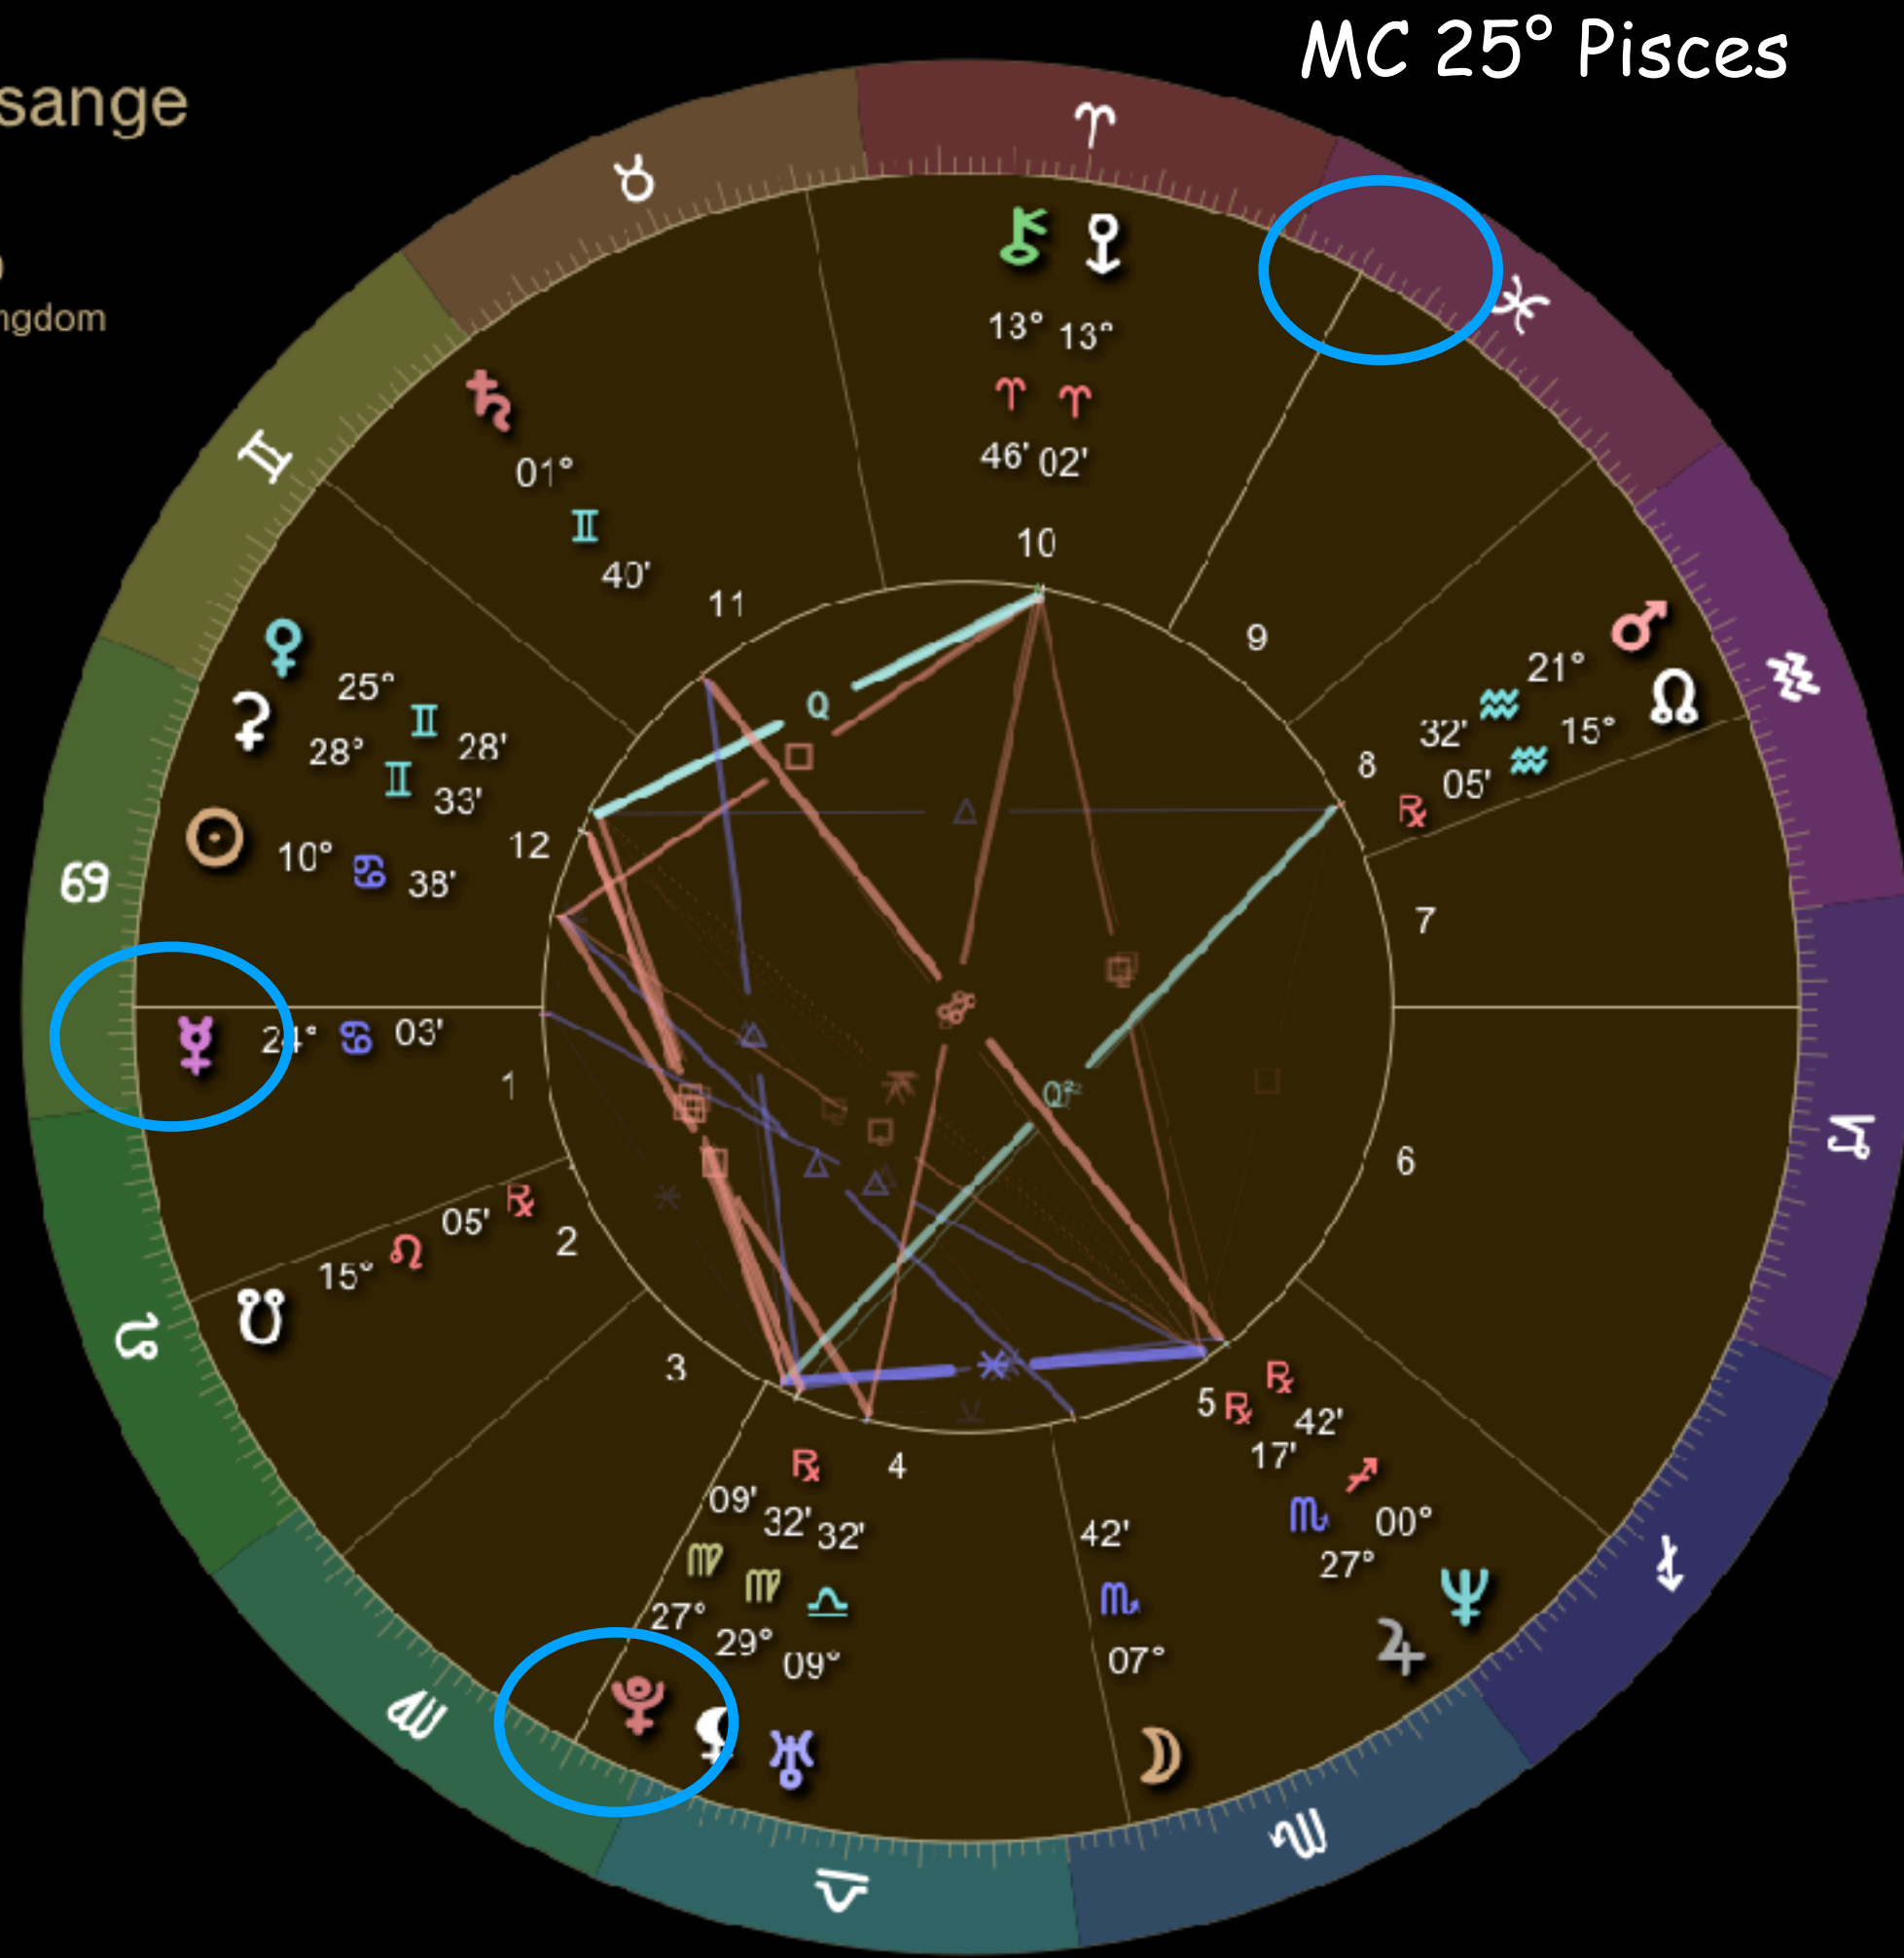

Julian Assange

Male
3 Jul 1971, Sat
6:00 am CET -1:00
London, United Kingdom
Geocentric
Tropical
Porphyry