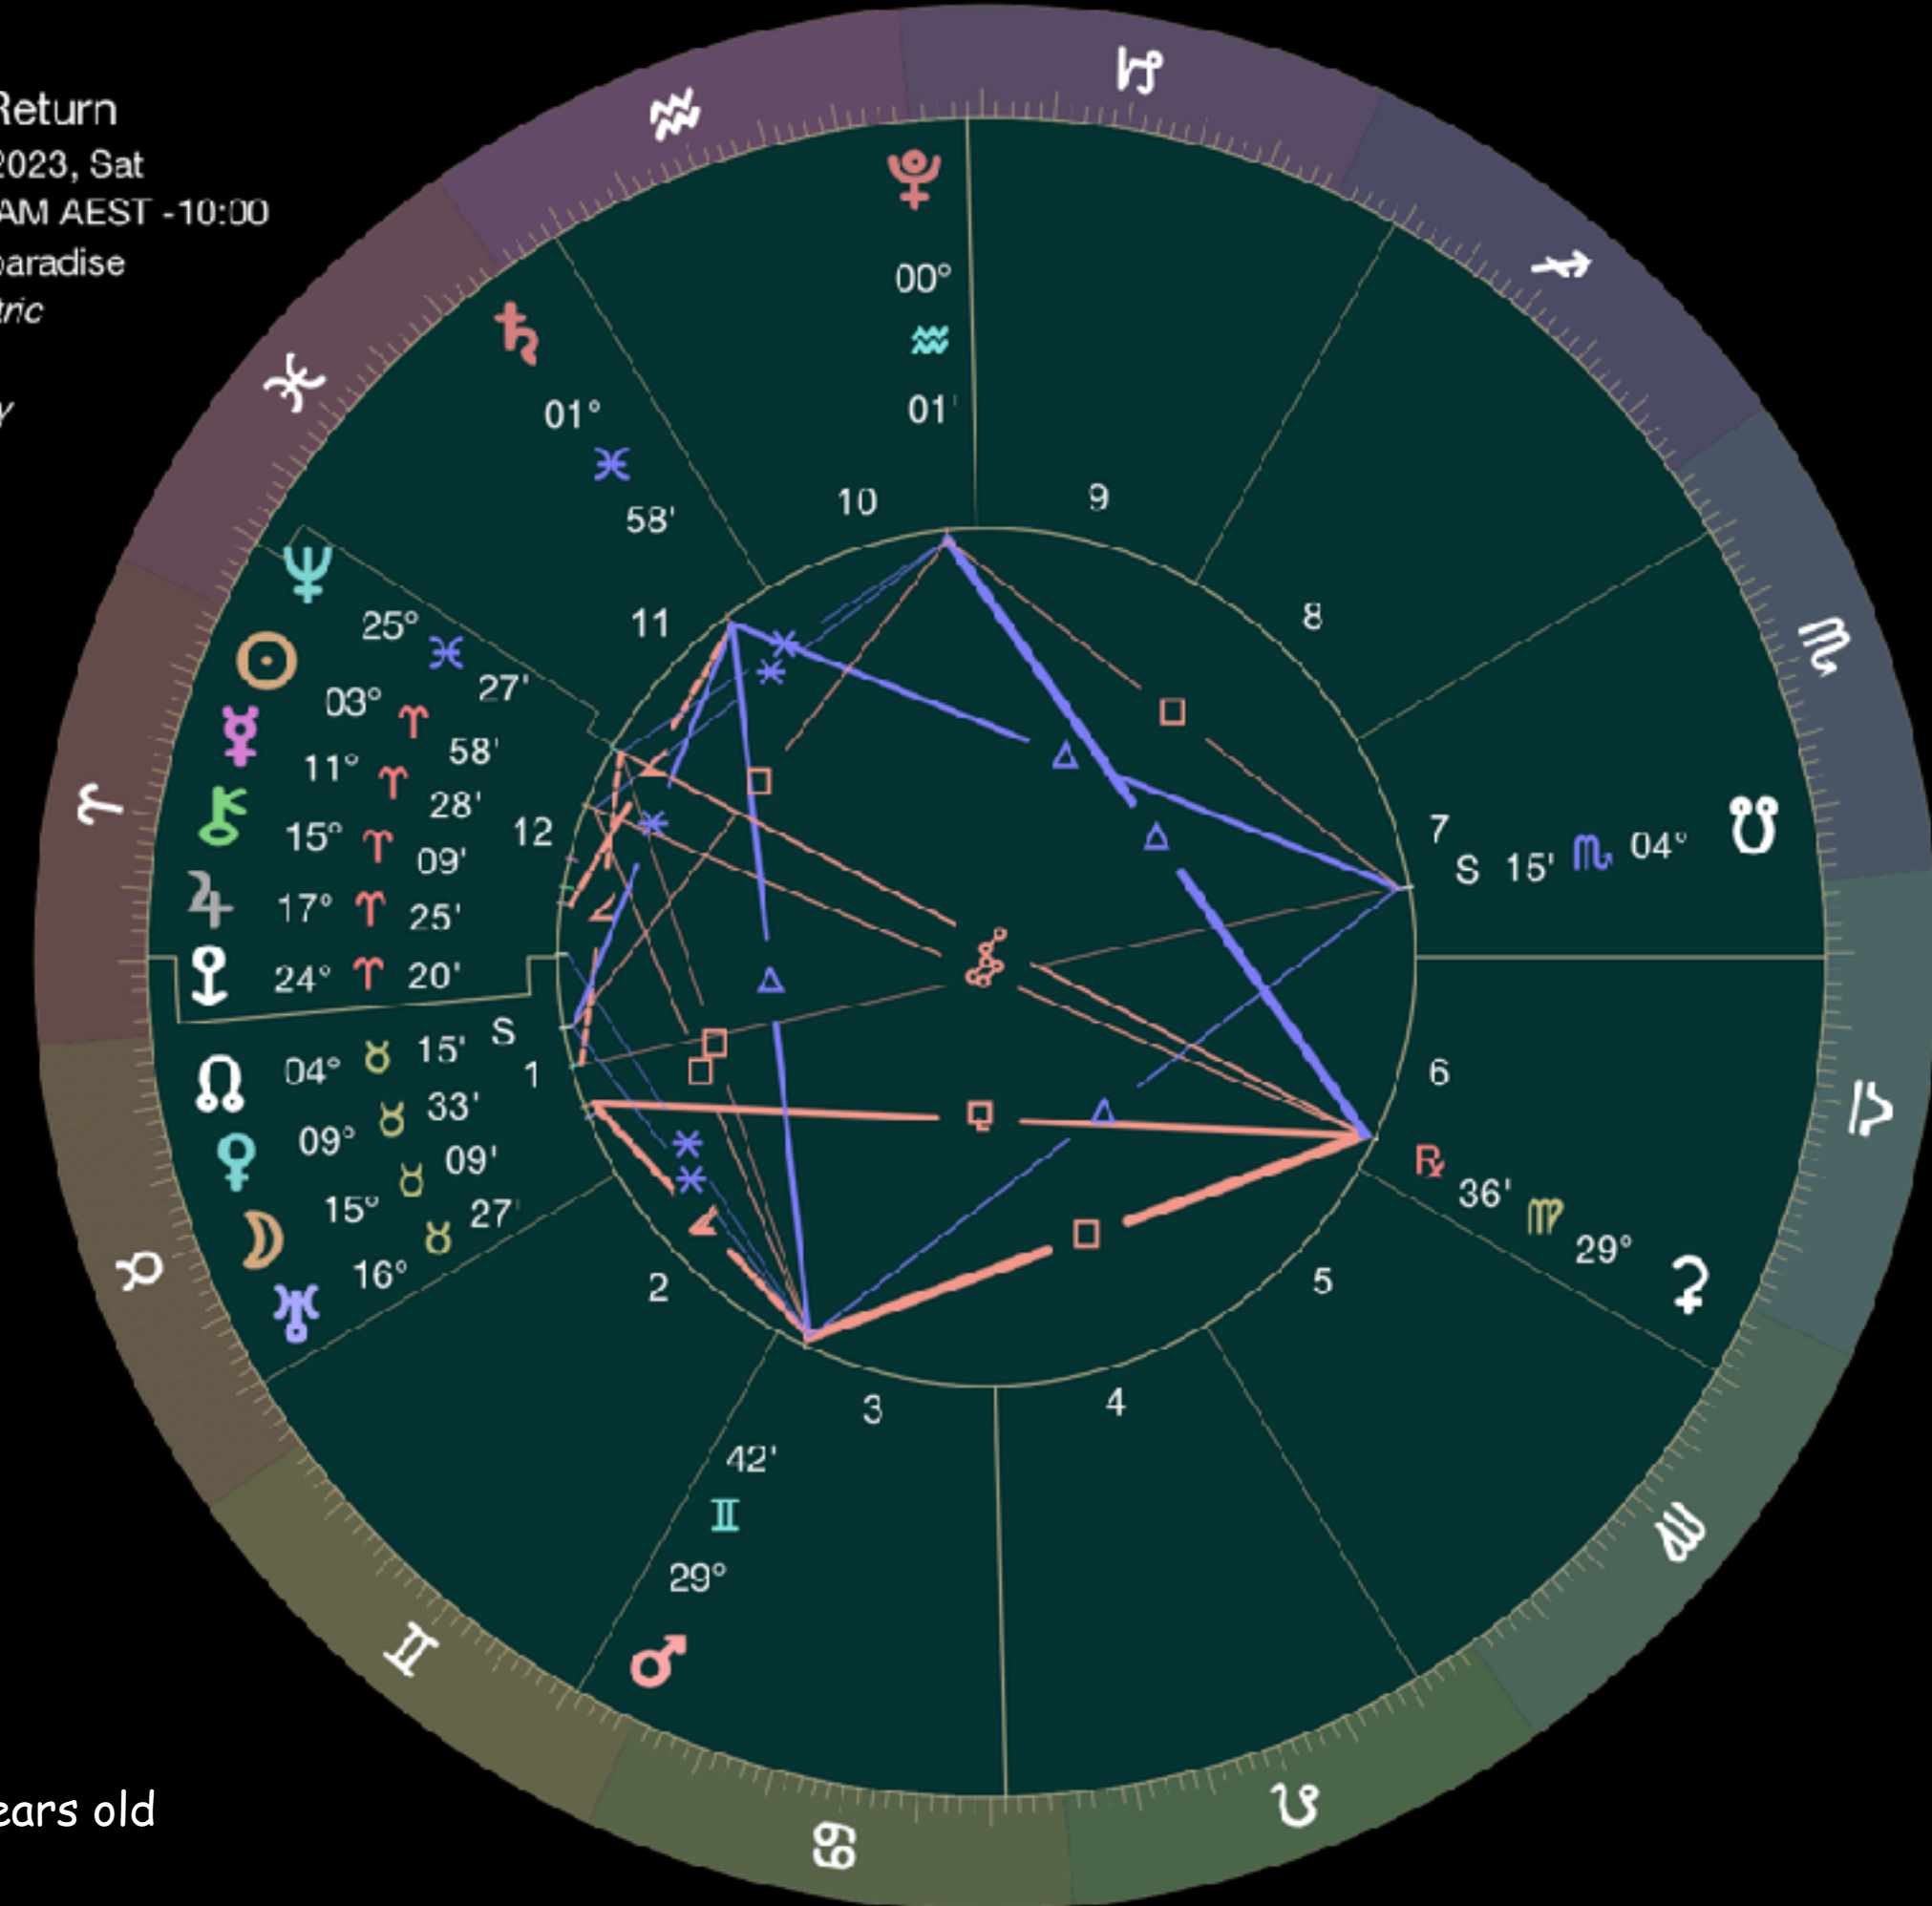

Solar Return  
 25 Mar 2023, Sat  
 7:30:05 AM AEST -10:00  
 surfers paradise  
 Geocentric  
 Tropical  
 Porphyry

Shifting gears  
 Pluto Aquarius 10th house  
 Jupiter ASC  
 Mars end Gemini  
 Nodal axis Venus