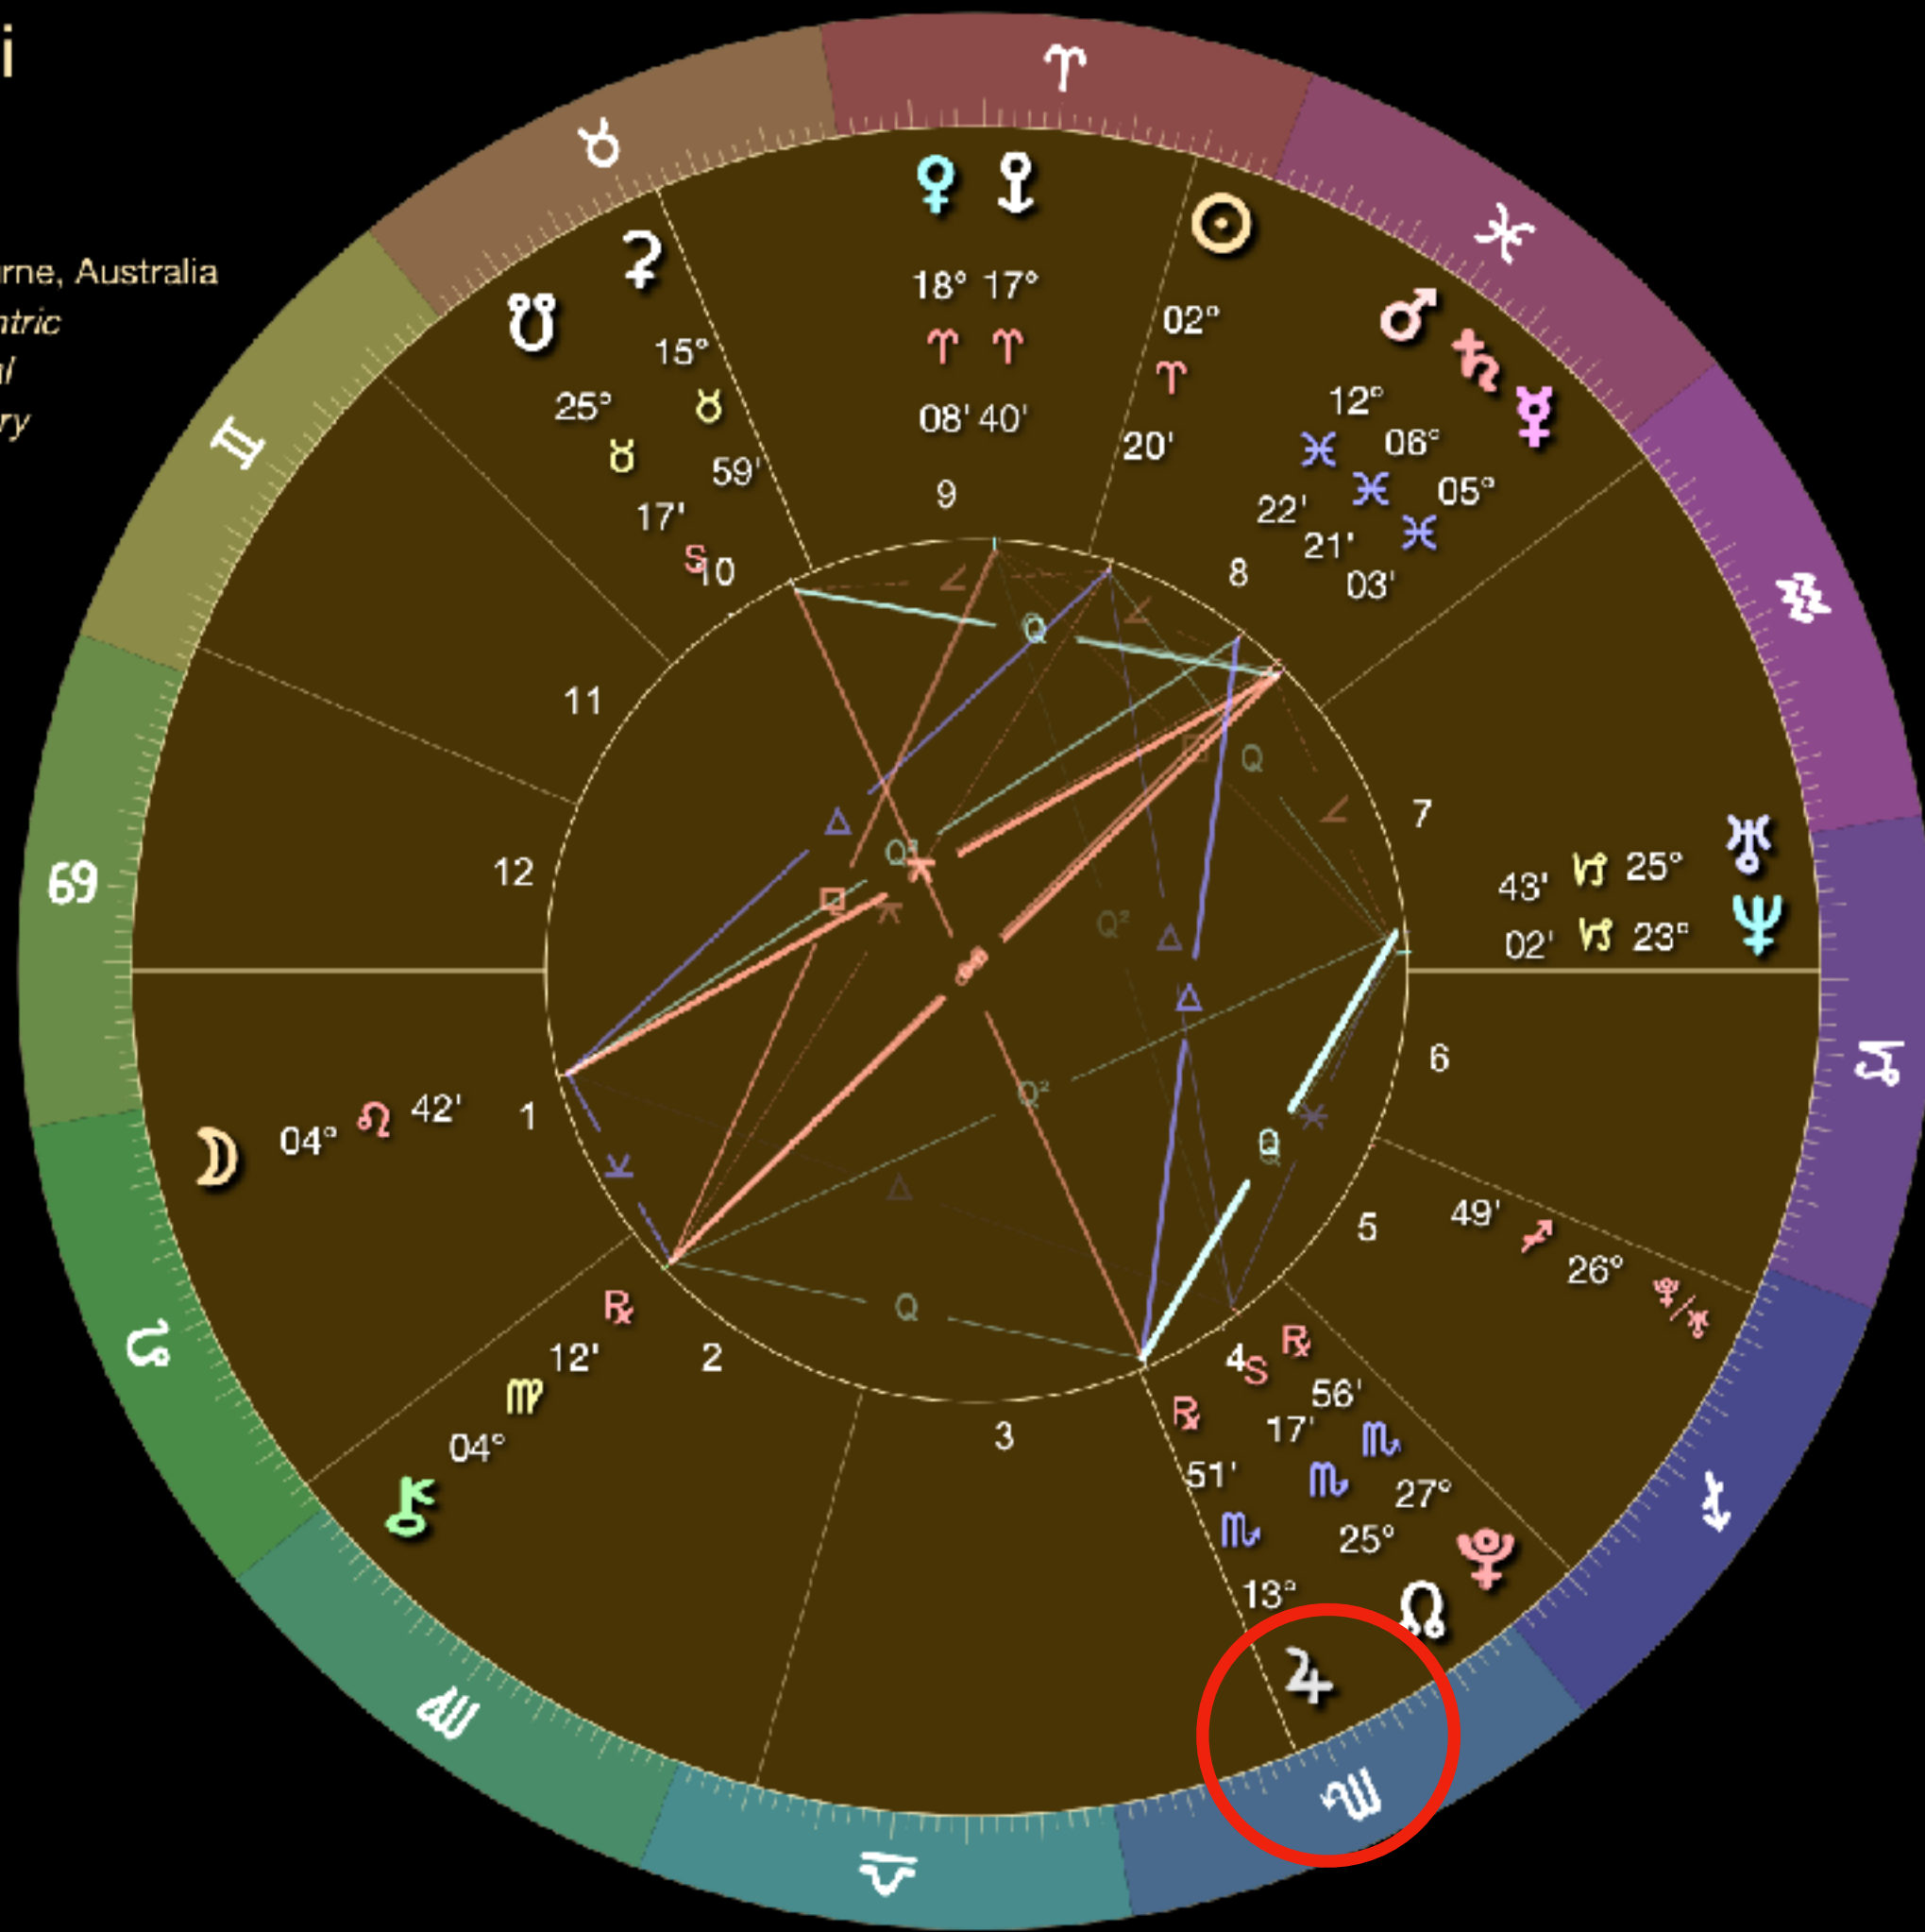

Miki
Natal

Melbourne, Australia
Geocentric
Tropical
Porphyry

Where to buy a house?