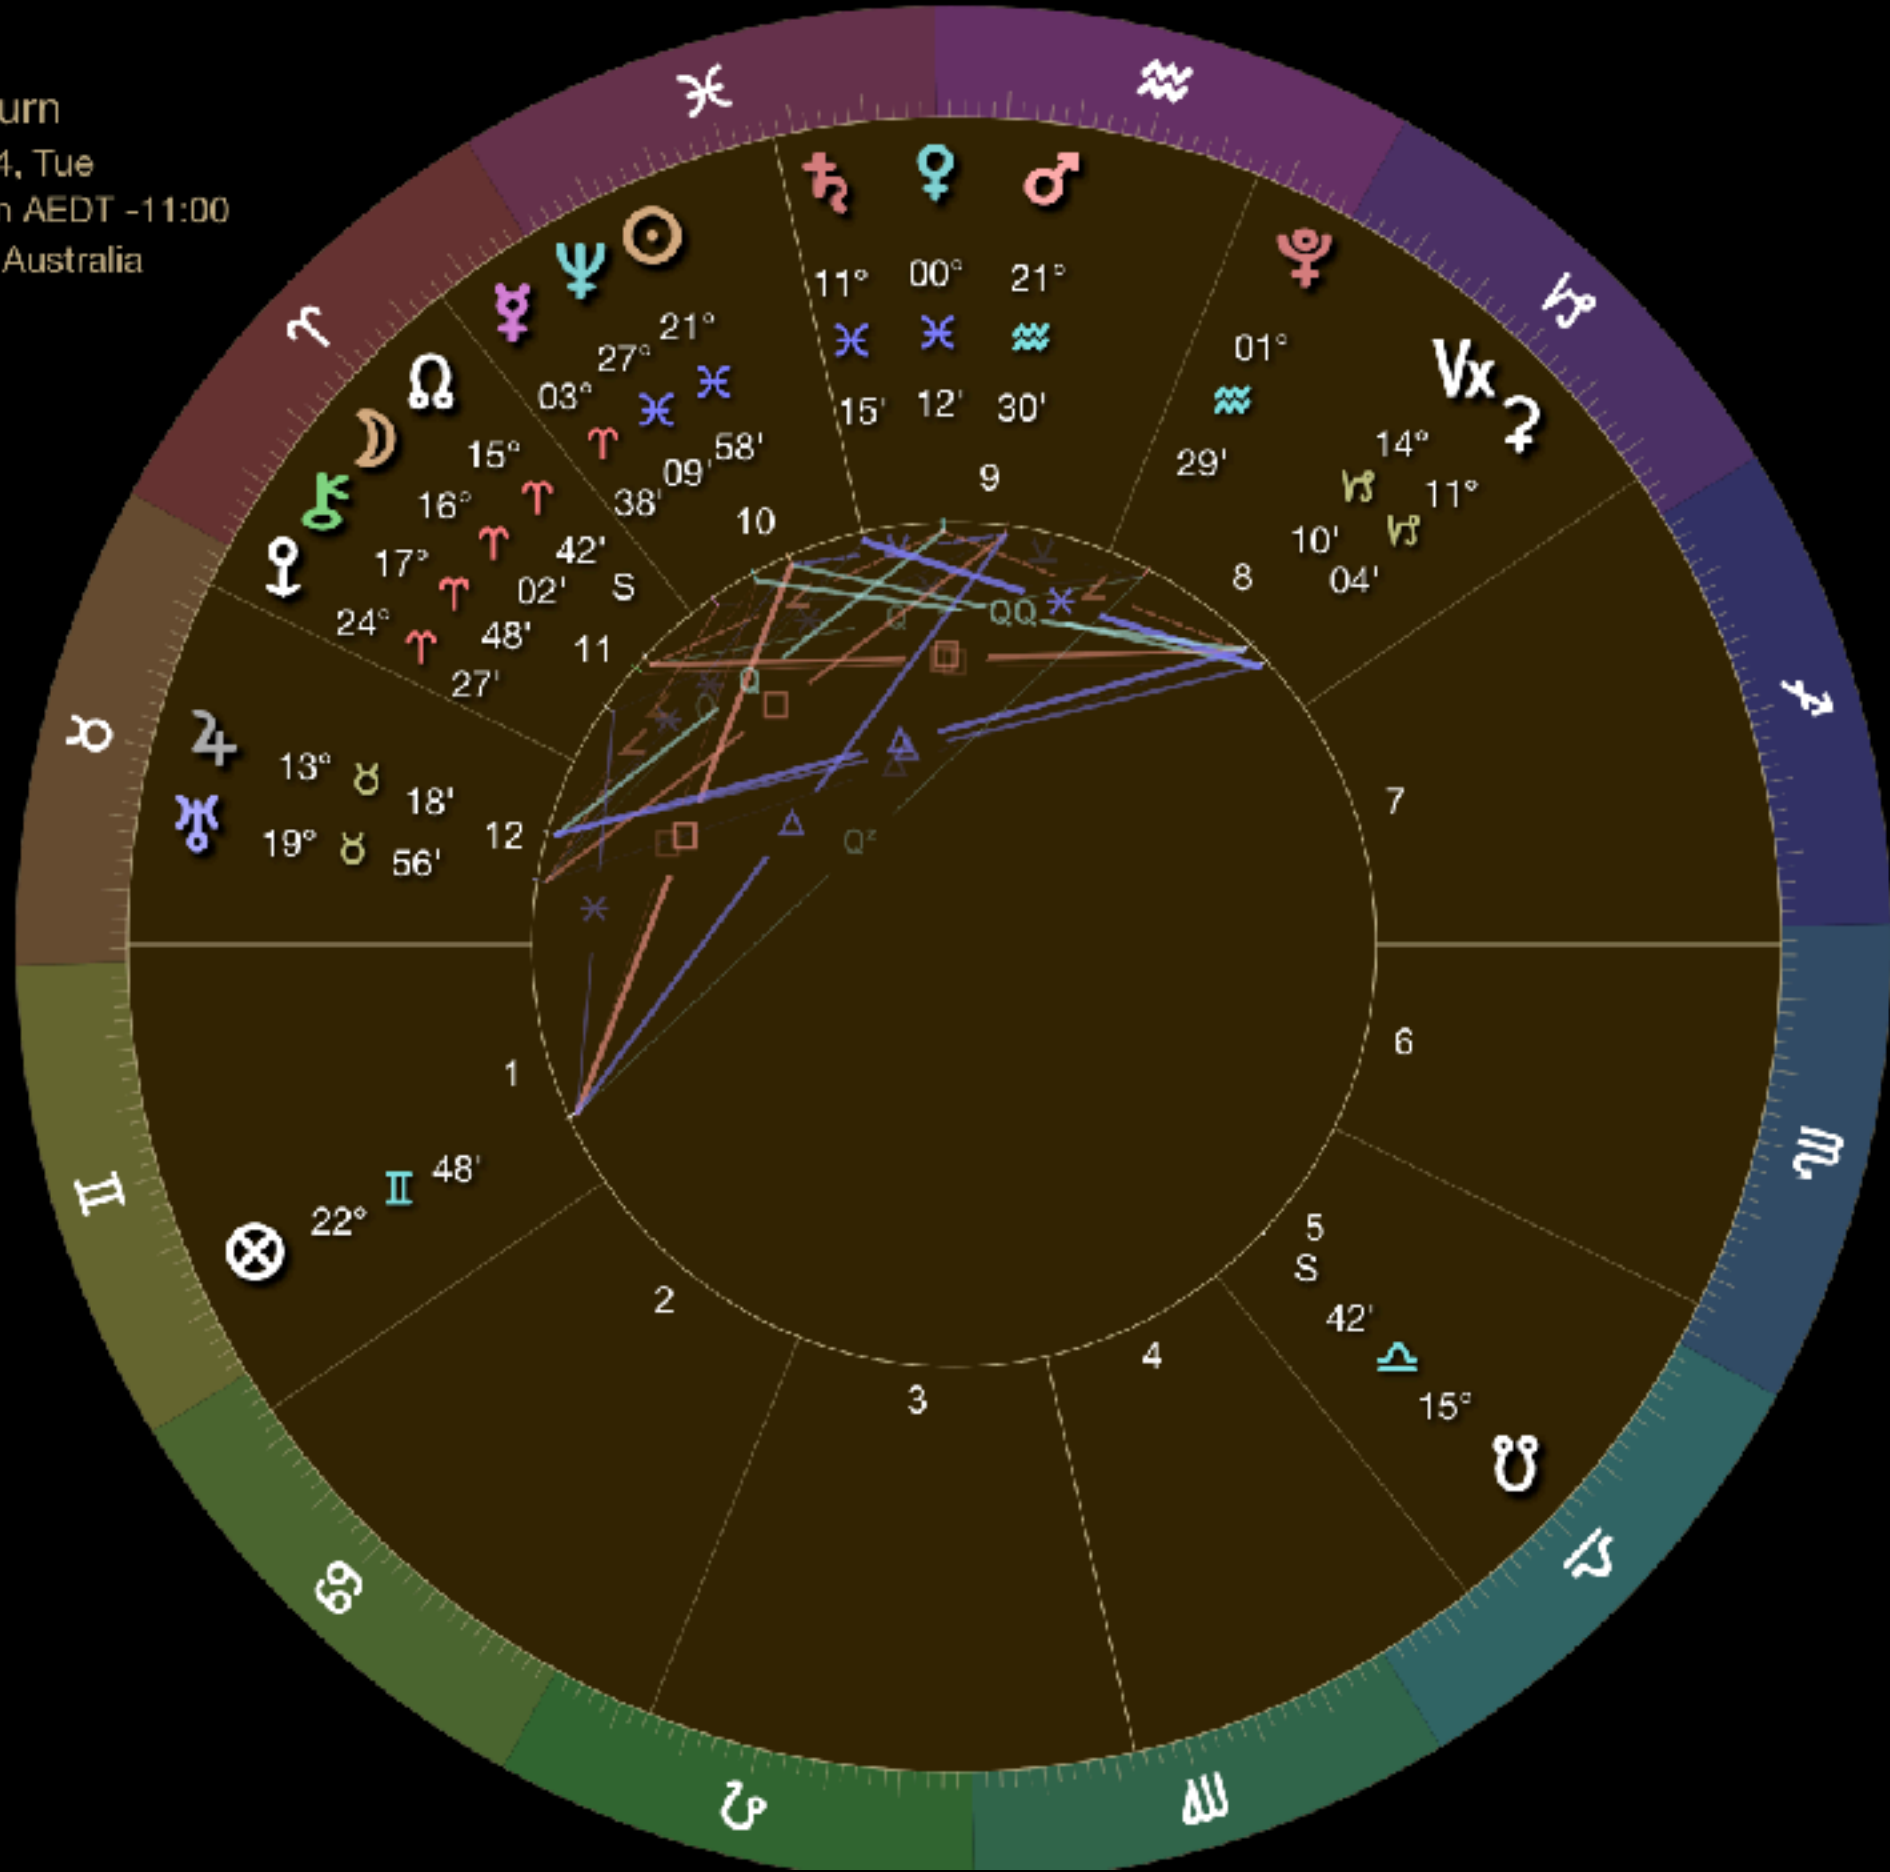

# Where are my Sunnies

Natal  
18 Sep 2023, Mon  
12:51 PM AEST -10:00  
Melbourne, Australia  
Geocentric  
Tropical  
Porphyry

Julija  
Solar Return  
12 Mar 2024, Tue  
12:50:33 pm AEDT -11:00  
Melbourne, Australia  
Geocentric  
Tropical  
Porphyry