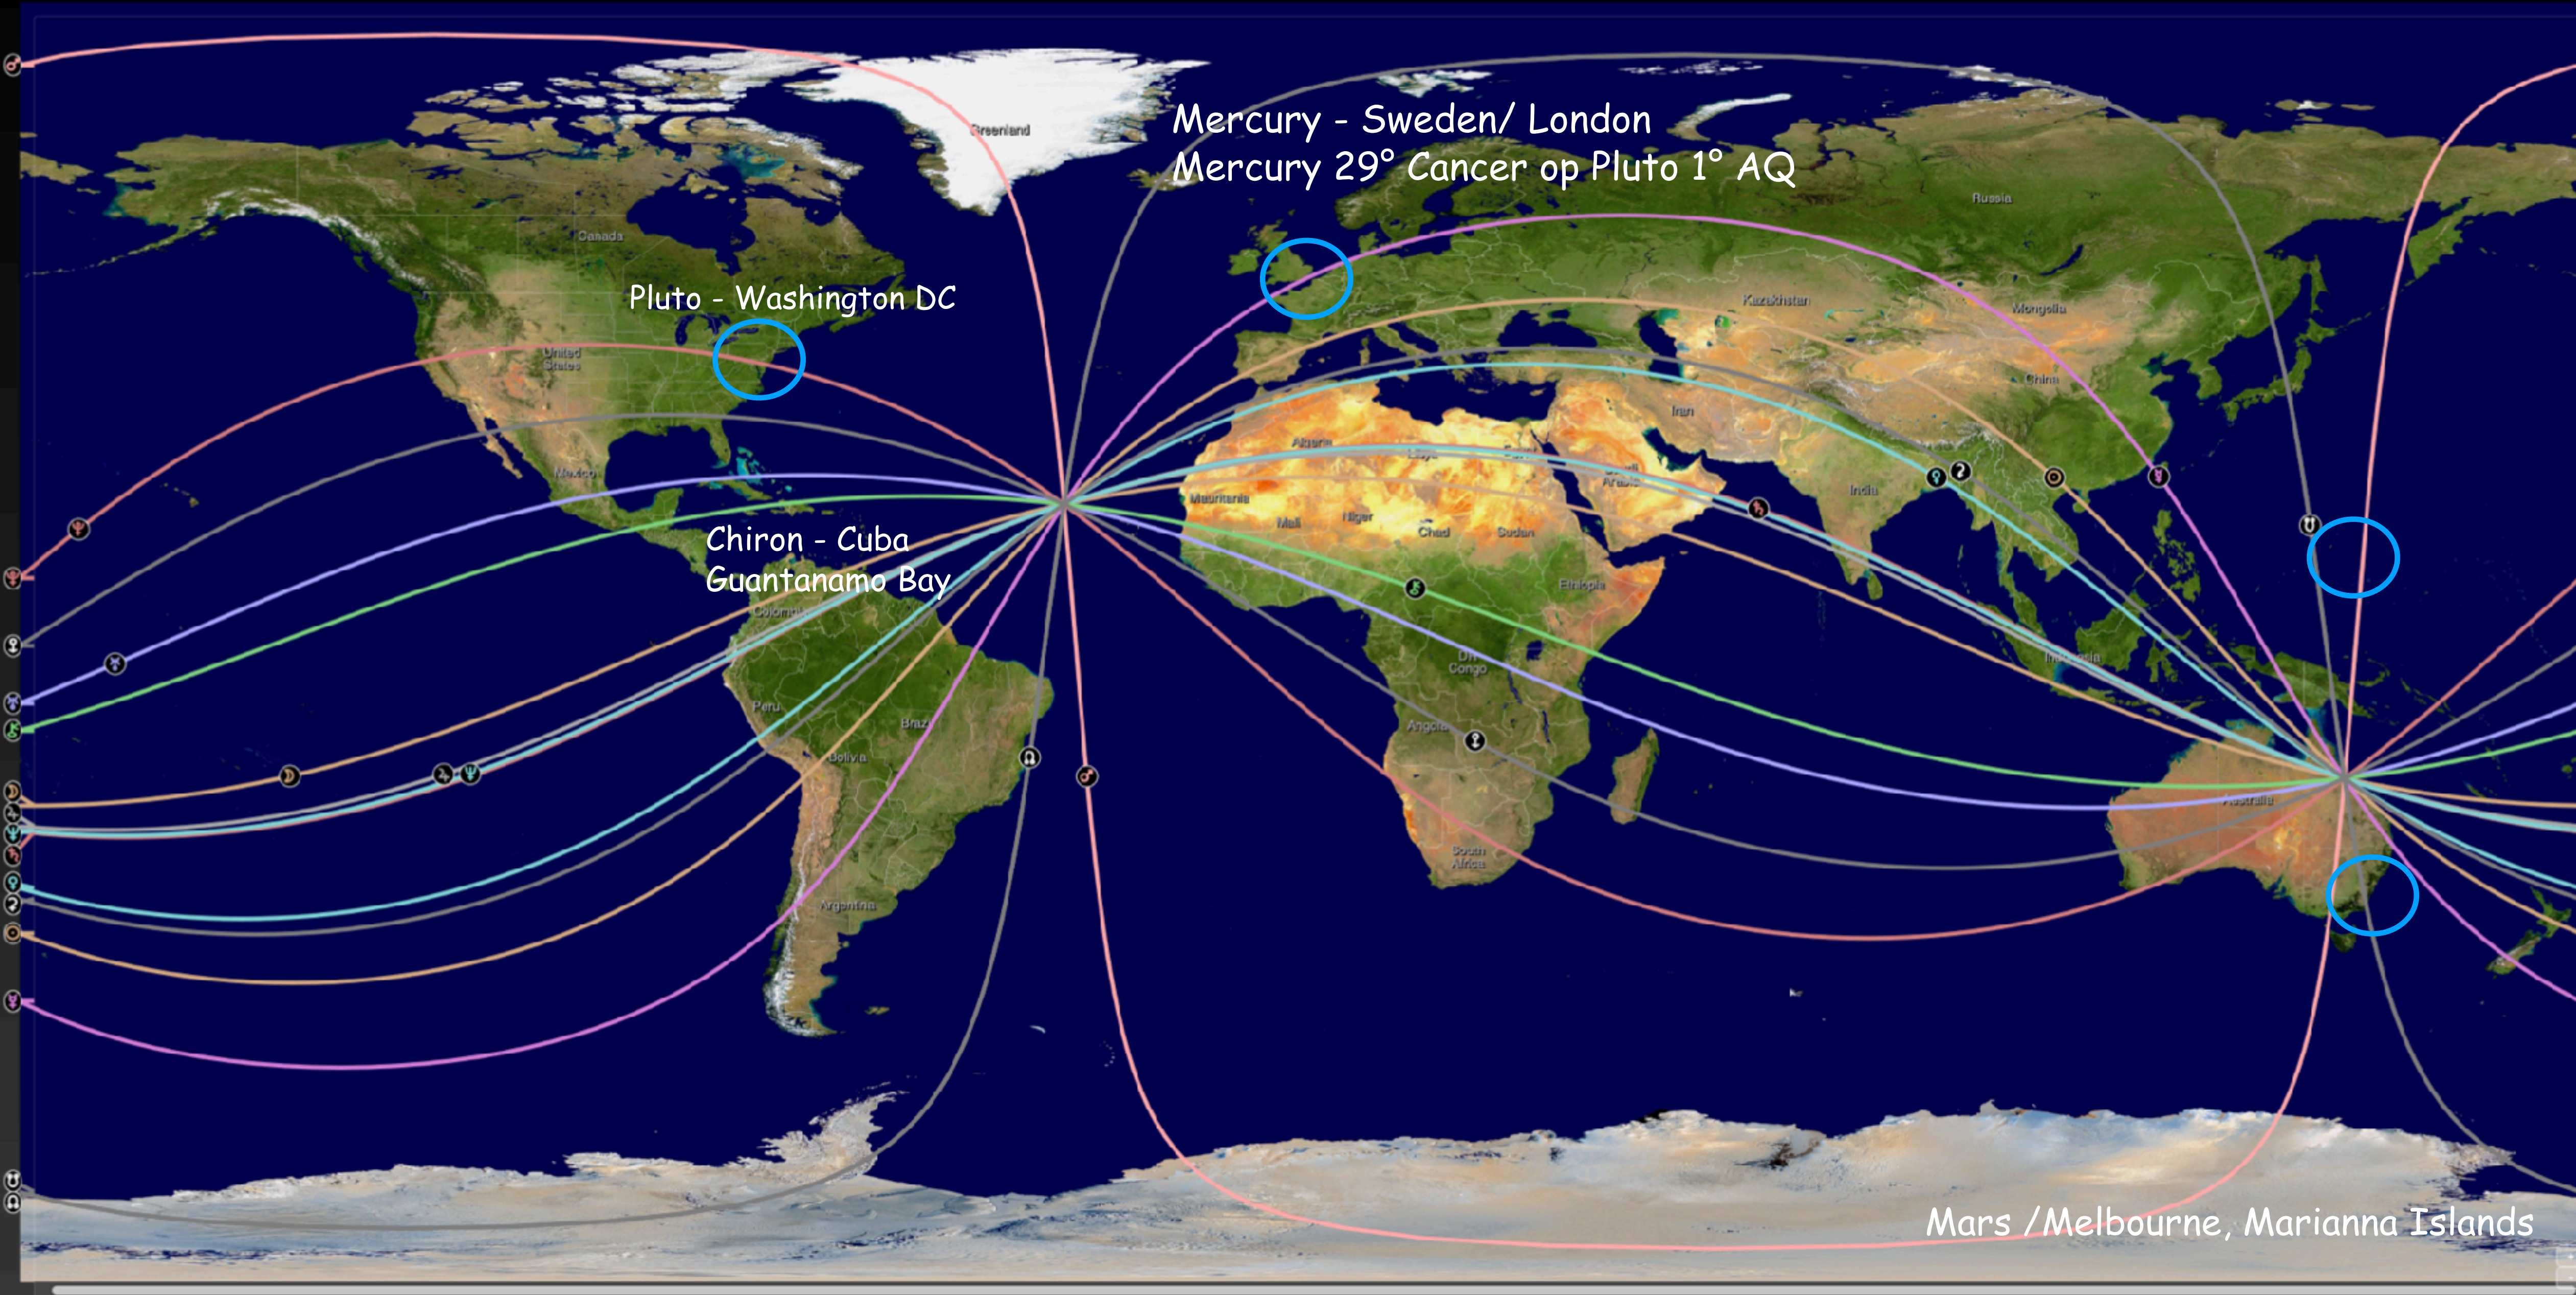

Assange - Local Space Lines

3 Jul 1971 3:00 pm, Townsville

LS