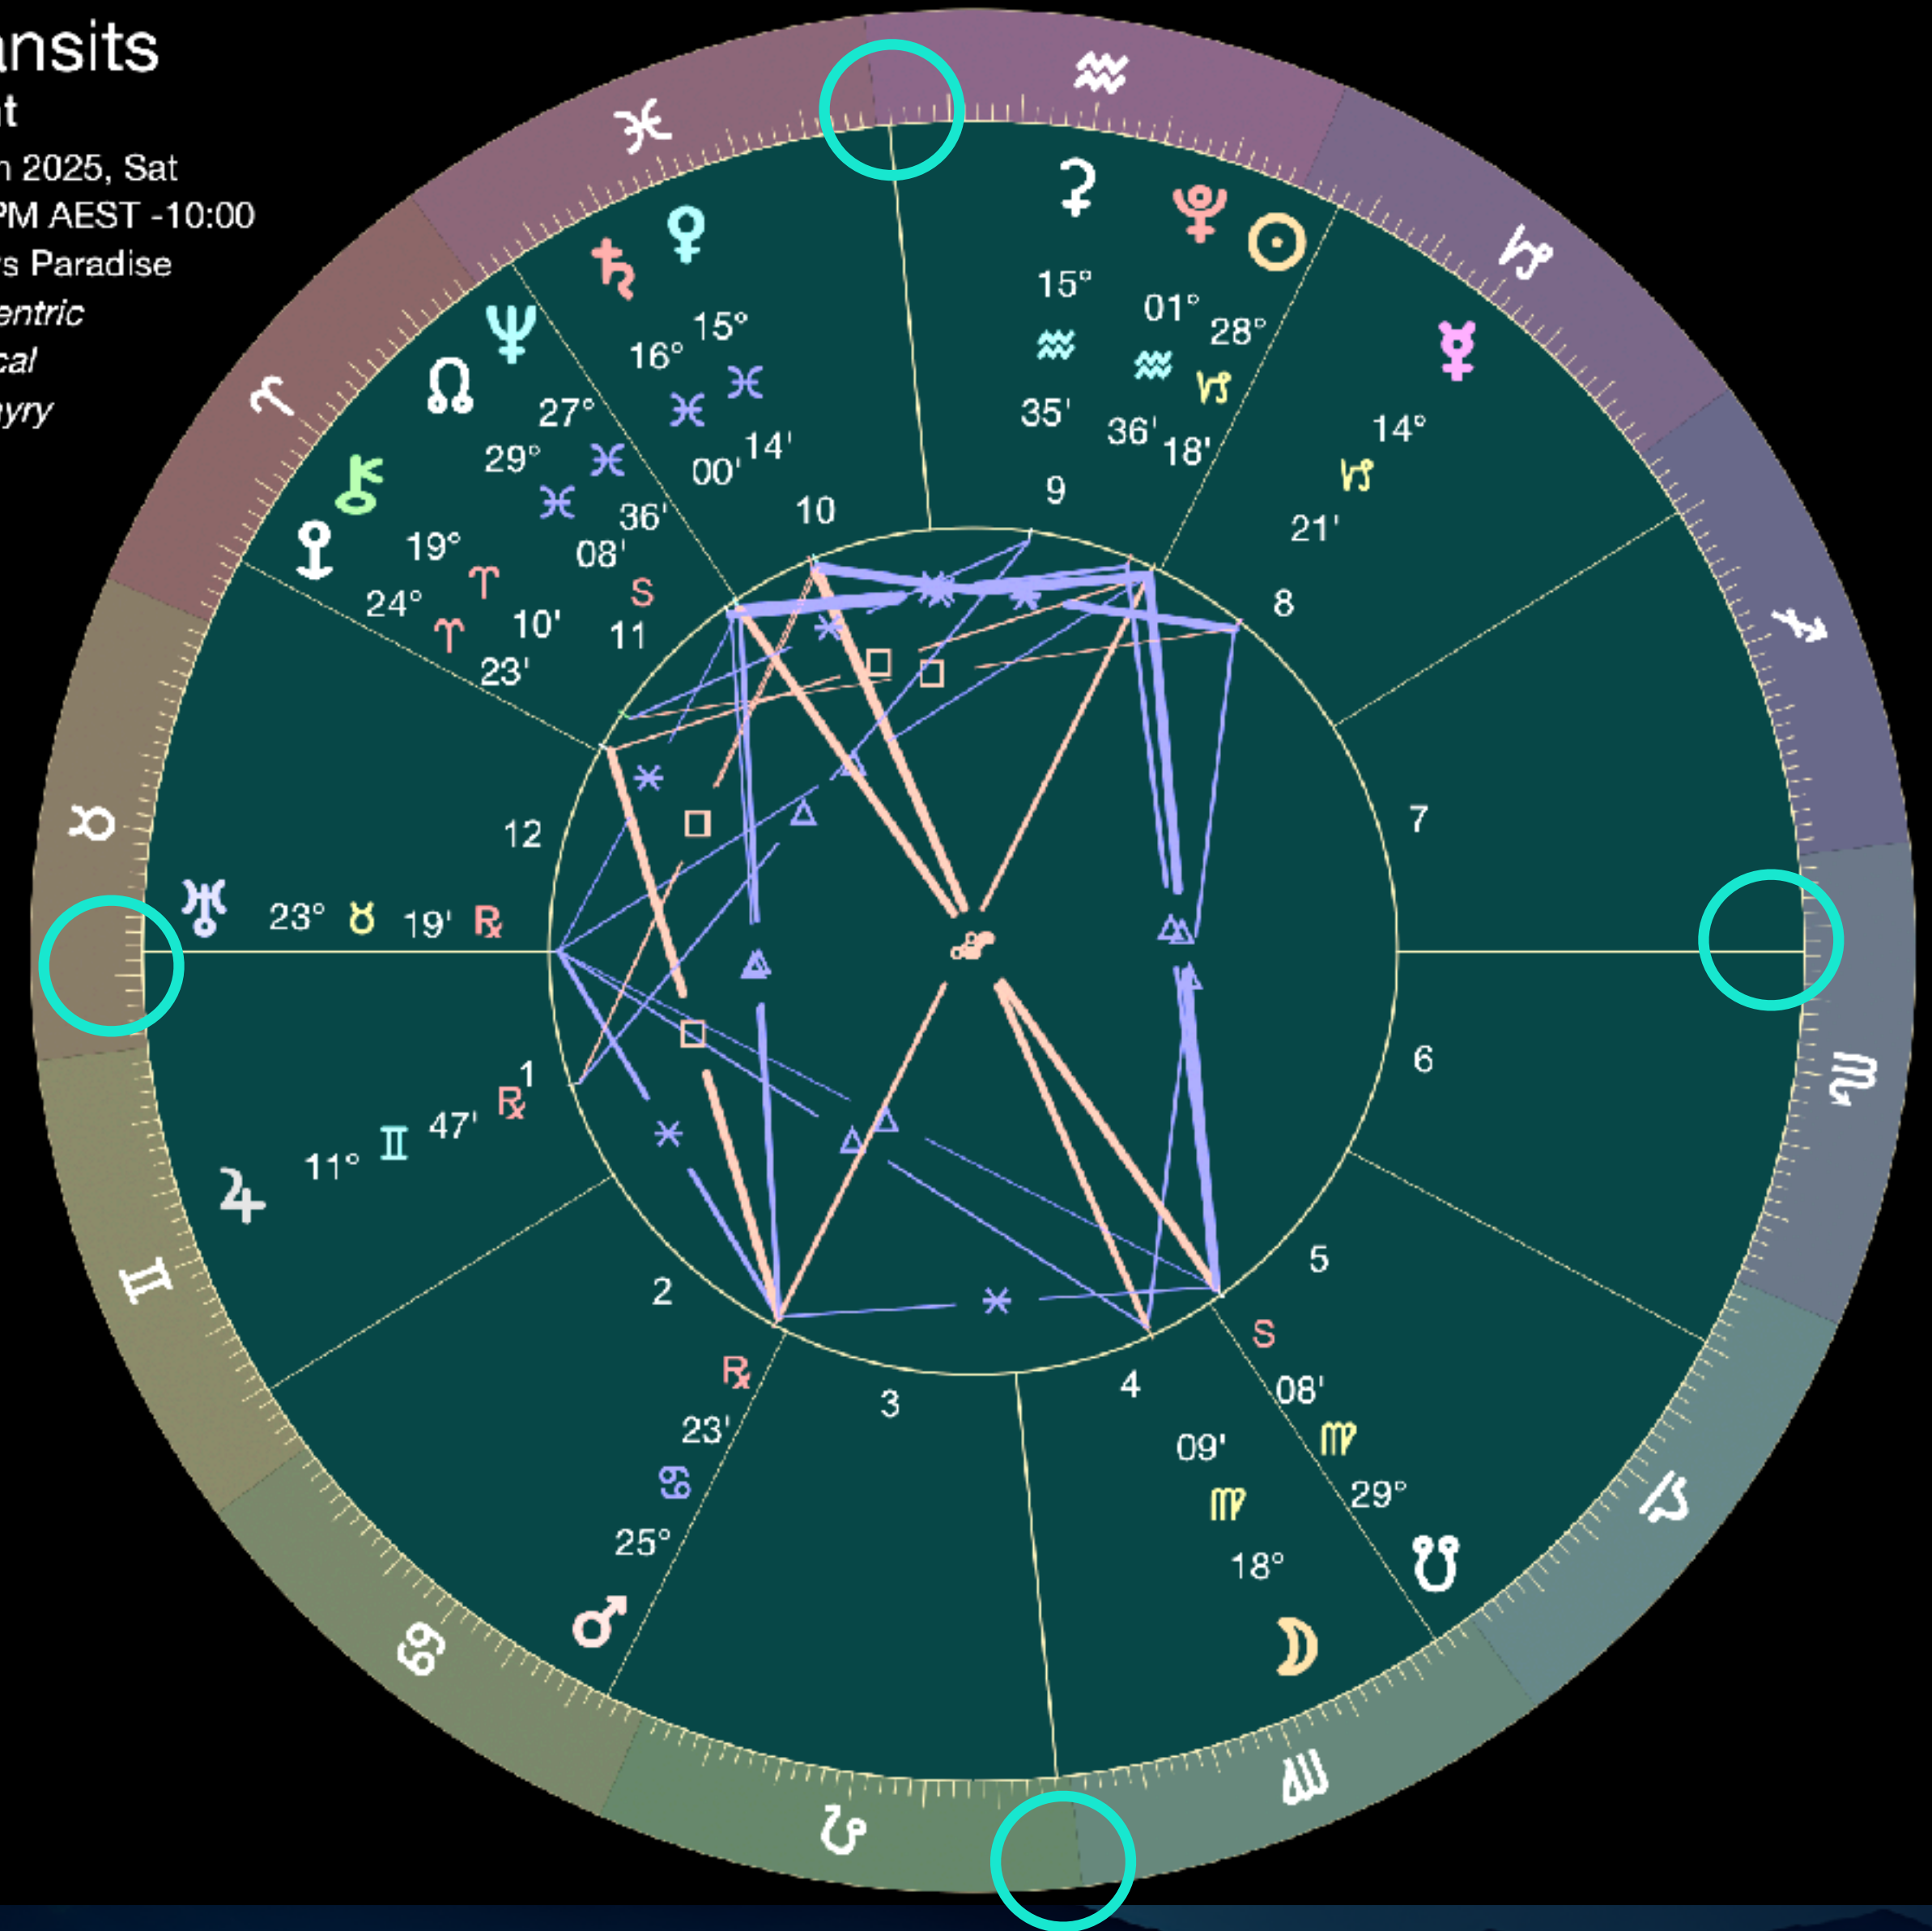

Mundane uses

Sacred, Geodetic, A+C+G in Mundane Astrology

- Cardinal ingresses - Aries Equinox - start of the Year, Cancer, Libra, Capricorn
- Event charts
- Eclipses and paths
- New cycles - Jupiter / Saturn, Pluto / Saturn, Uranus / Jupiter
- New Moon and Full Moon charts
- Transits to foundation charts
  - Solar Returns for countries, synastry between nations
- Planets on angles, planets in paran to each other on angles, crossing points
- Use Midpoints

Transits

Event

18 Jan 2025, Sat
2:00 PM AEST -10:00
Surfers Paradise
Geocentric
Tropical
Porphyry