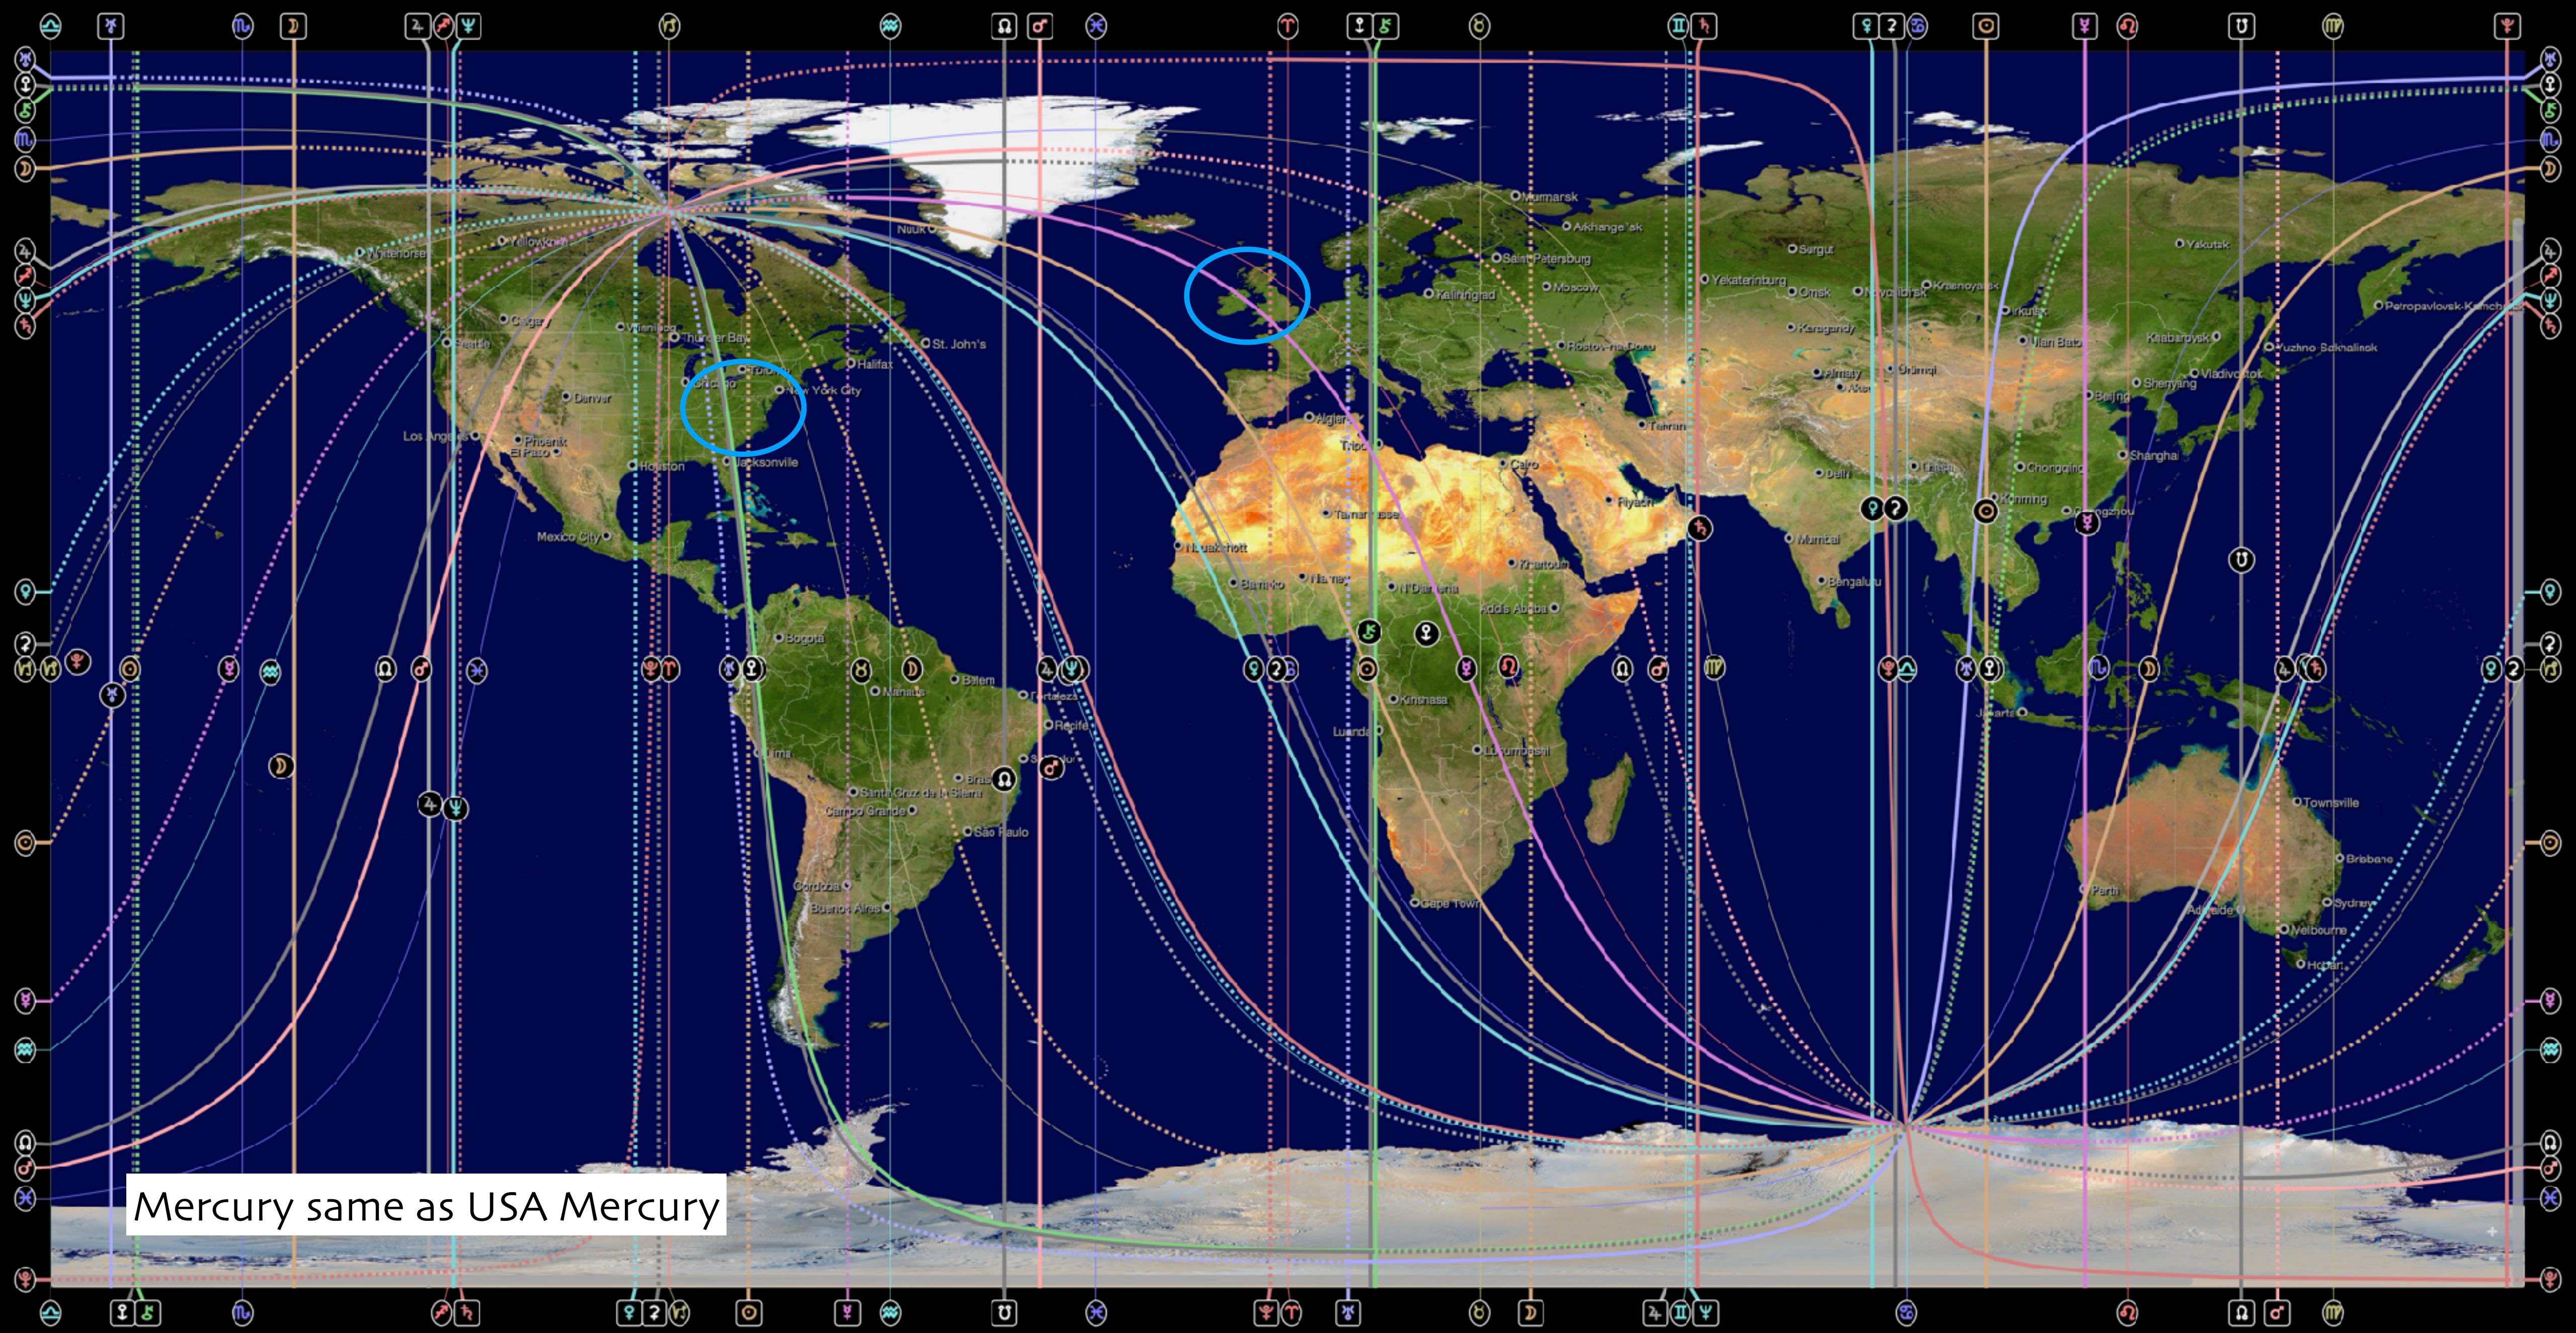

# Julian Assange

Male  
3 Jul 1971, Sat  
12:59:59 am EDT +4:00  
Washington, DC  
Geocentric  
Tropical  
Porphyry

ASC° square  
USA Sun

Mercury /Pluto angular paran

Mercury same as USA Mercury

Pluto - Paran lines - 24 hrs