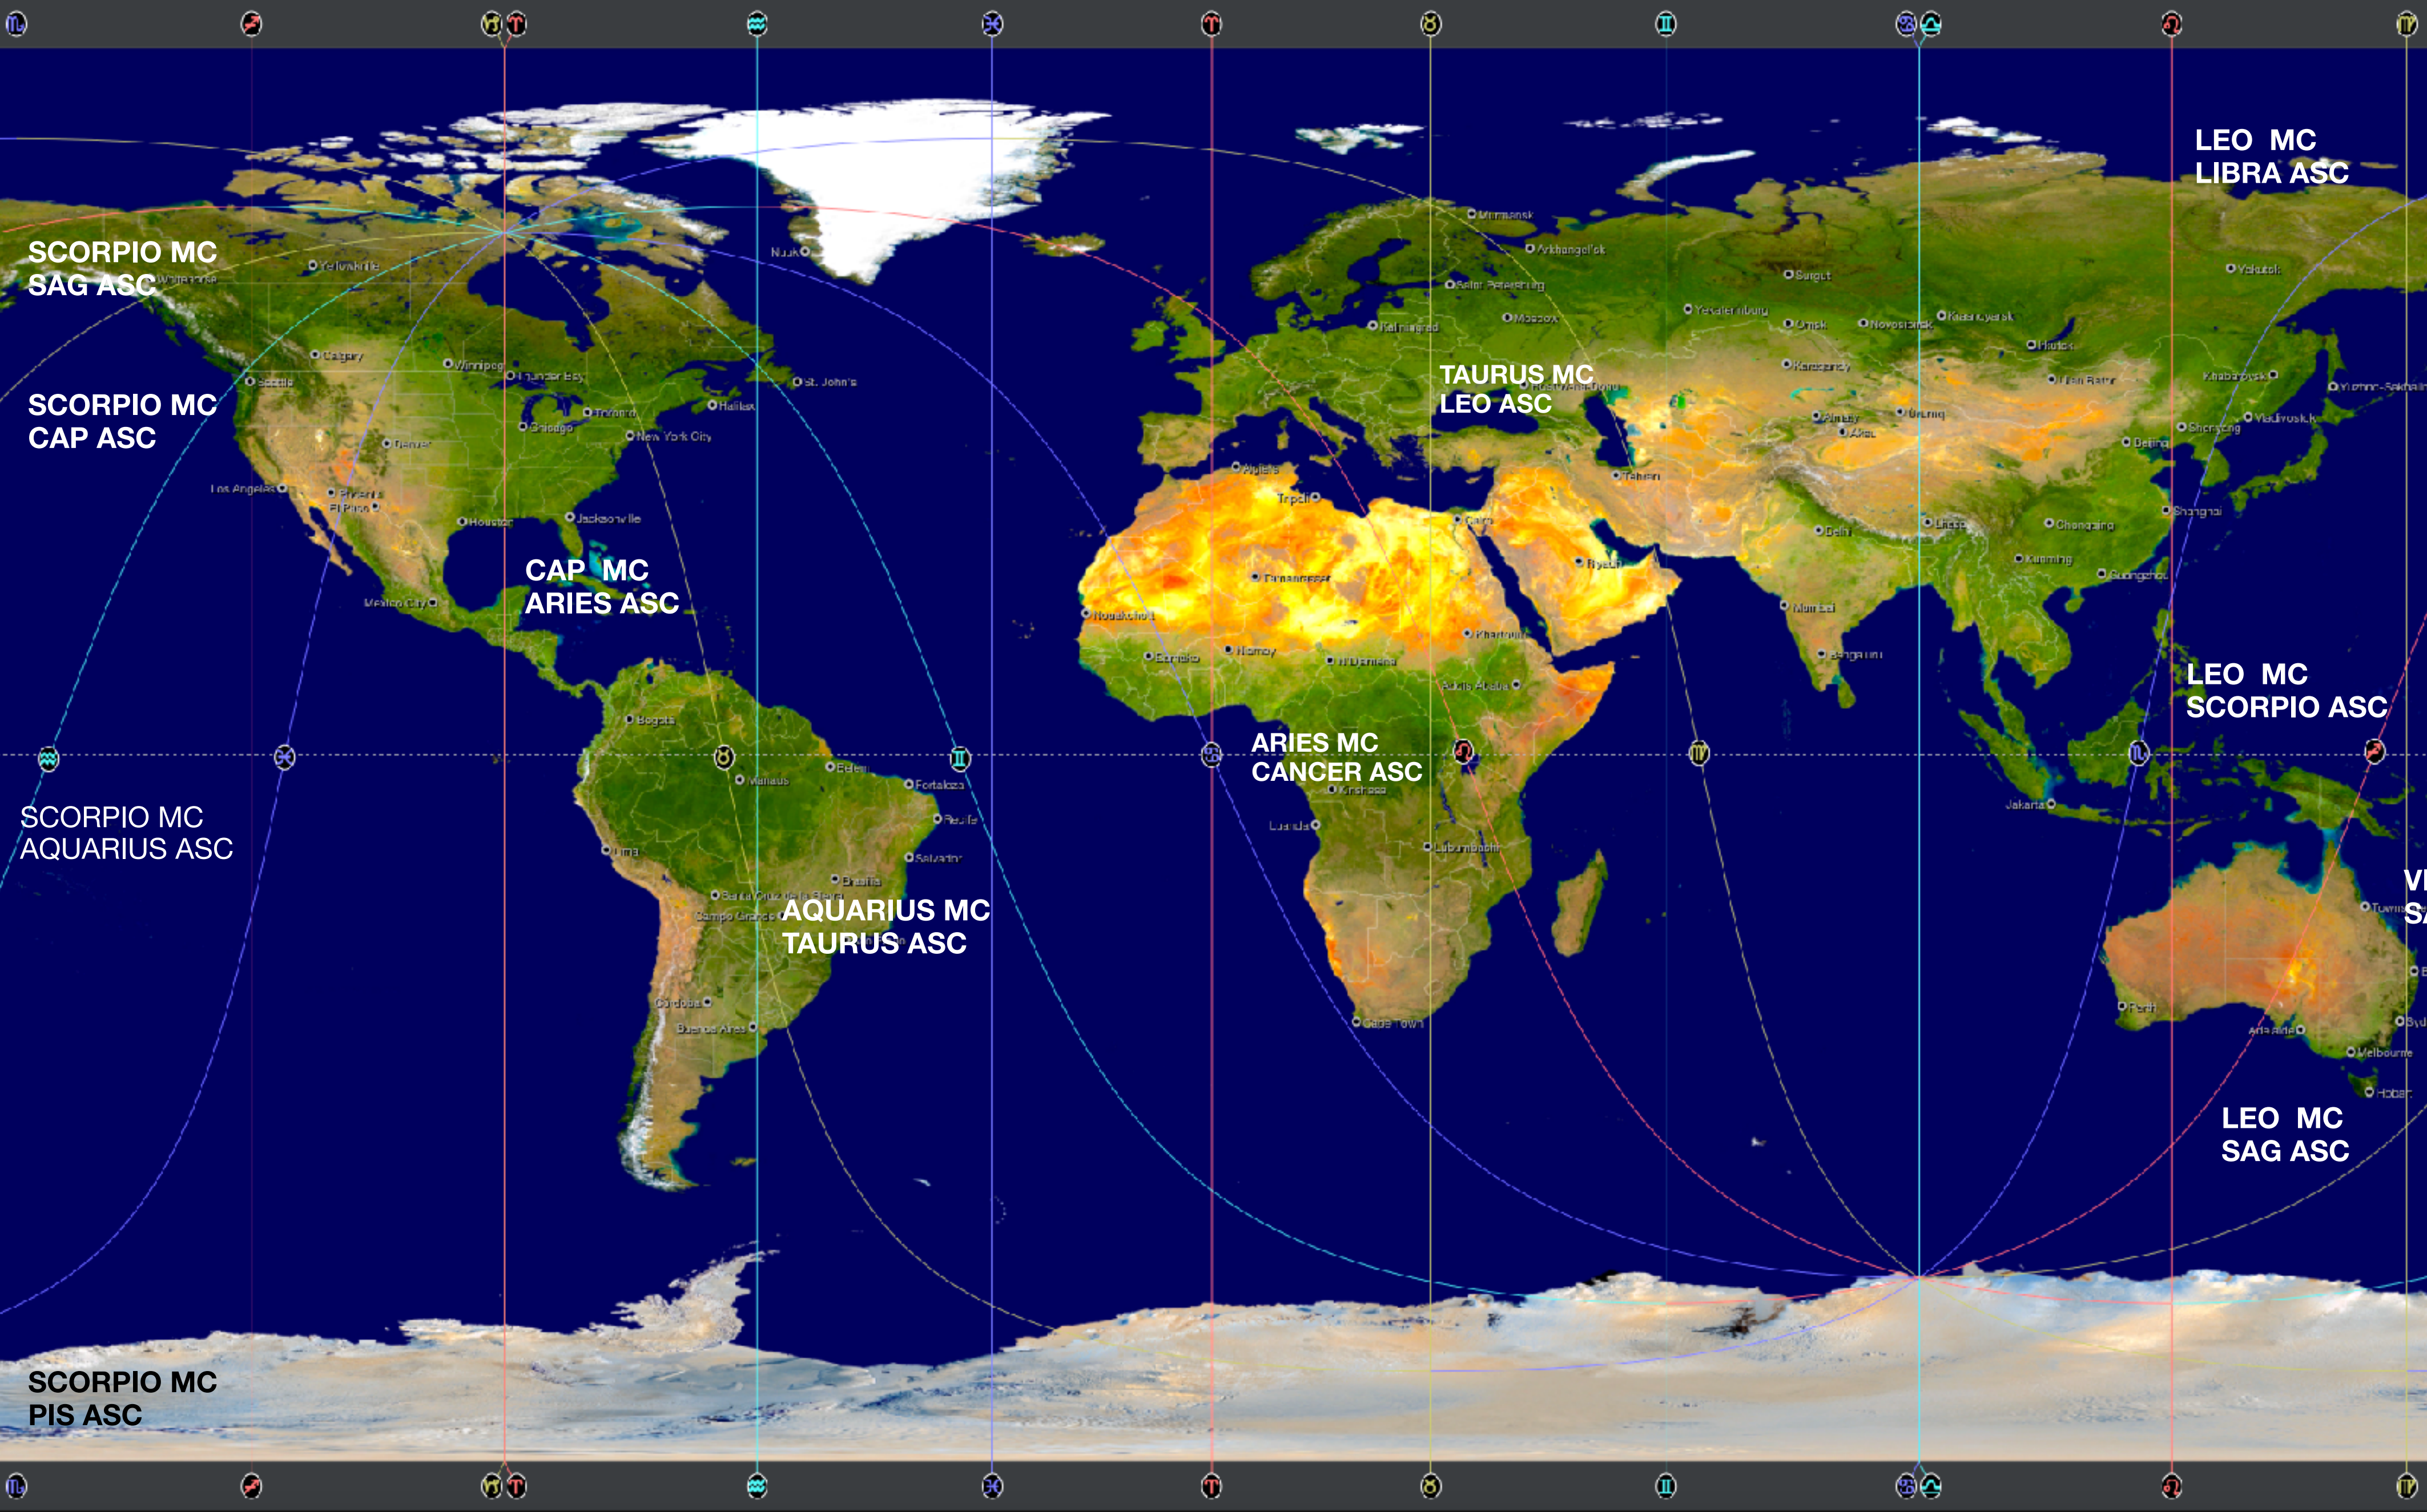

**SCORPIO MC
SAG ASC**

**SCORPIO MC
CAP ASC**

**CAP MC
ARIES ASC**

**SCORPIO MC
AQUARIUS ASC**

**AQUARIUS MC
TAURUS ASC**

**ARIES MC
CANCER ASC**

**TAURUS MC
LEO ASC**

**LEO MC
LIBRA ASC**

**LEO MC
SCORPIO ASC**

**VIRGO MC
SAG ASC**

**LEO MC
SAG ASC**

**SCORPIO MC
PIS ASC**