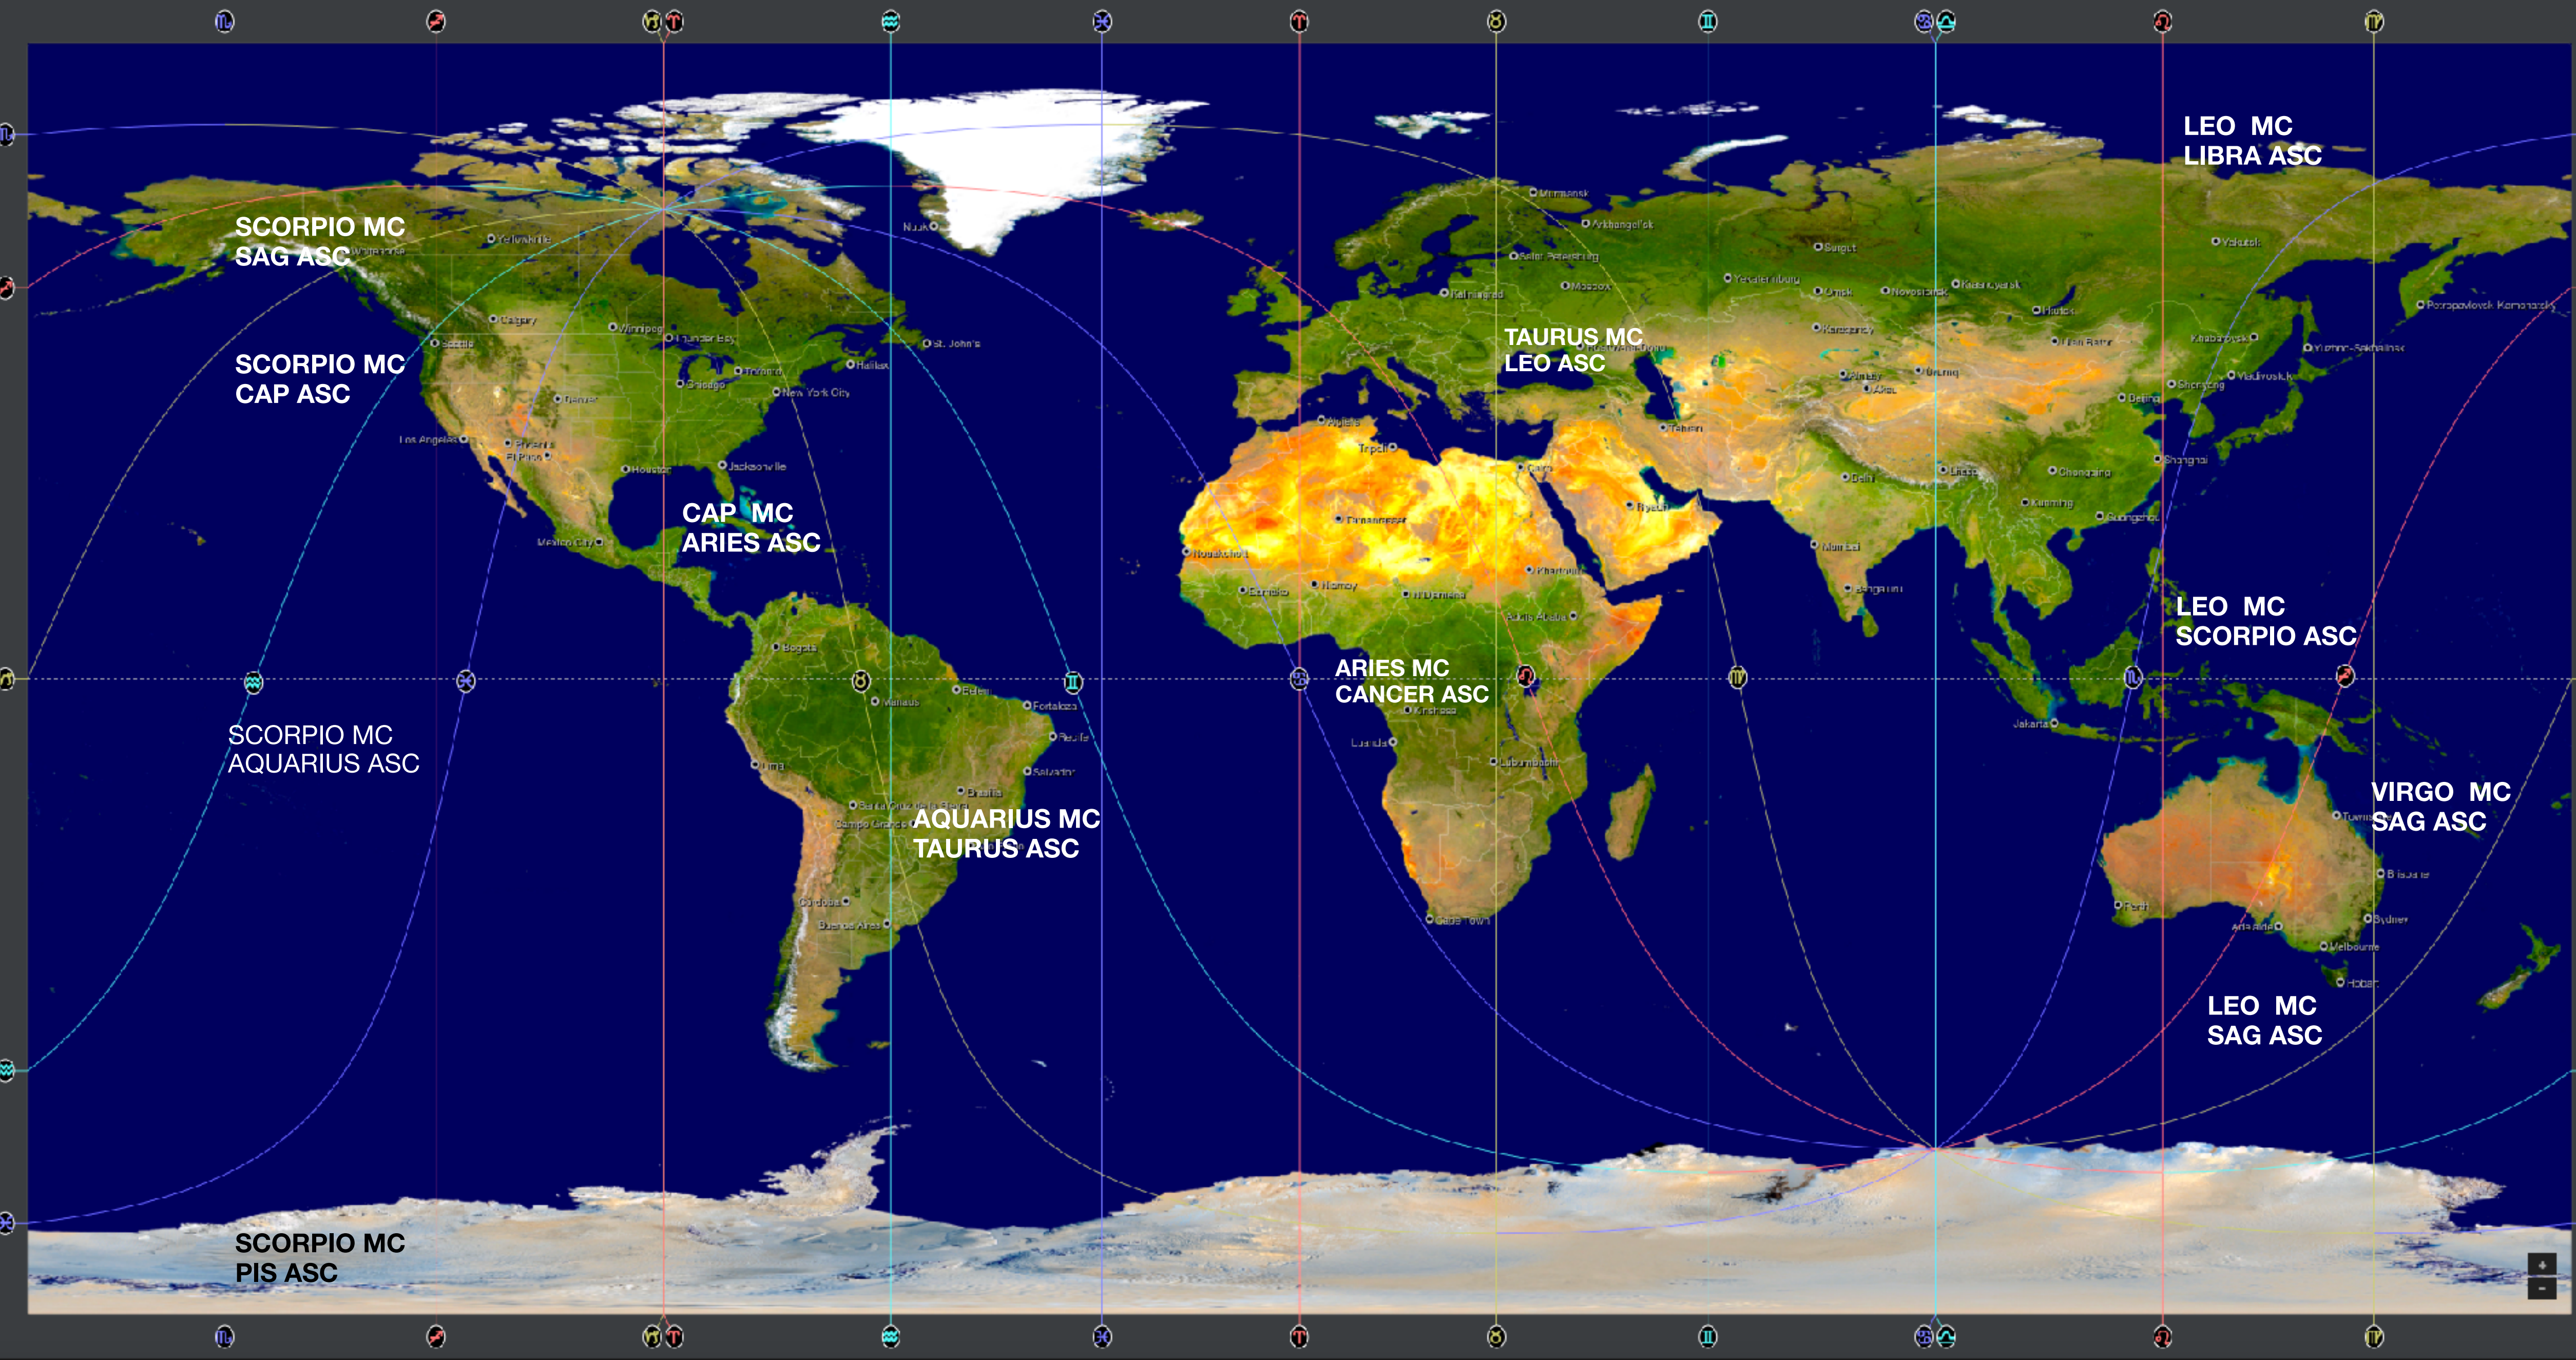

## The Fixed Zodiac on the World Map

- Geodetic Maps place "the zodiac across a map of the world"
- Geodetic astrology, "world" astrology, is a system where one can determine locations where particular planetary events may be more prominent:
- Tropical 0° Aries the geographic longitude 0°00' - begins at Greenwich, then goes east around the equator wrapping around the globe.
- The zodiac wraps around Earth so that every longitude on Earth has its own Midheaven and Ascending degree. called the Geodetic Equivalent or GE
- All places on the planet have fixed angles (i.e. Geodetic or GE Geodetic Equivalent)
- Geodetic Equivalent - GE
- The fixed angles Geodetic and Local: show how one/country/state/person relates to the objective public/world realities of a given location.
- Knowing the map, and zone will quickly determine where eclipses, lunations etc will be taking place