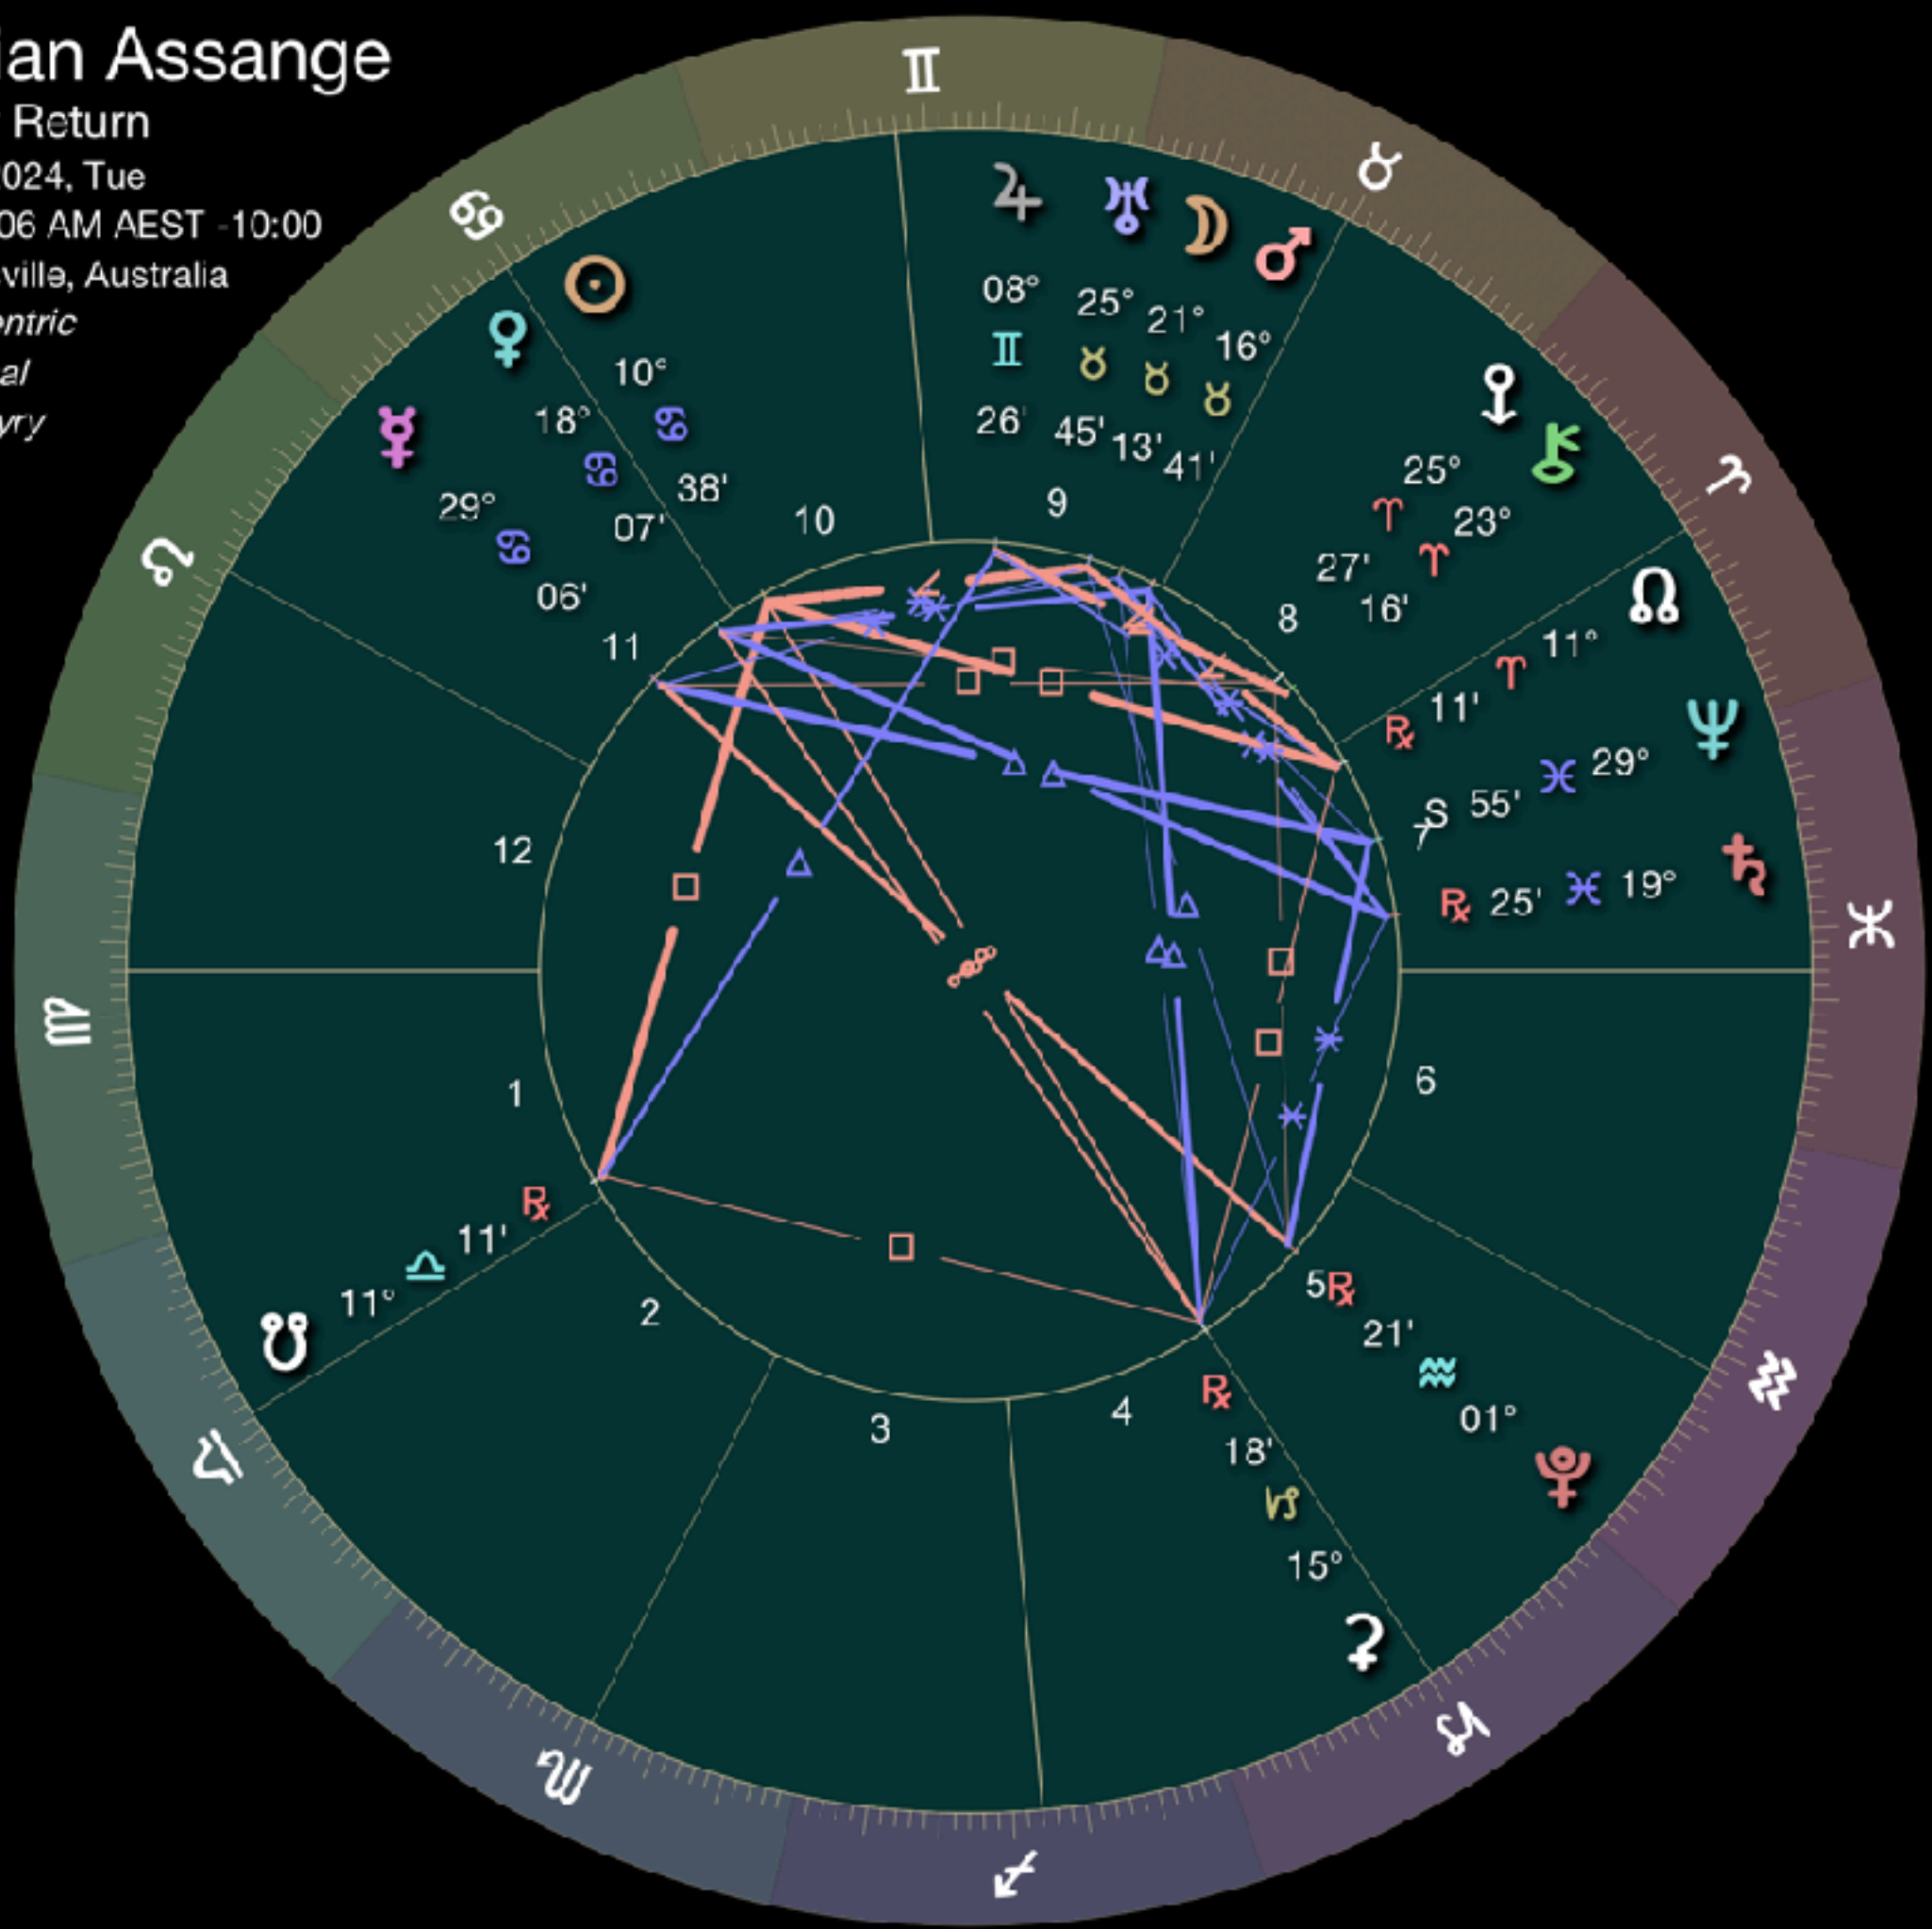

Julian Assange

Solar Return
2 Jul 2024, Tue
10:34:06 AM AEST -10:00
Townsville, Australia
Geocentric
Tropical
Porphyry

Solar Return in Natal has
- Jupiter, Uranus, Moon, Mars 9th
- Venus 11th trine Saturn 7th