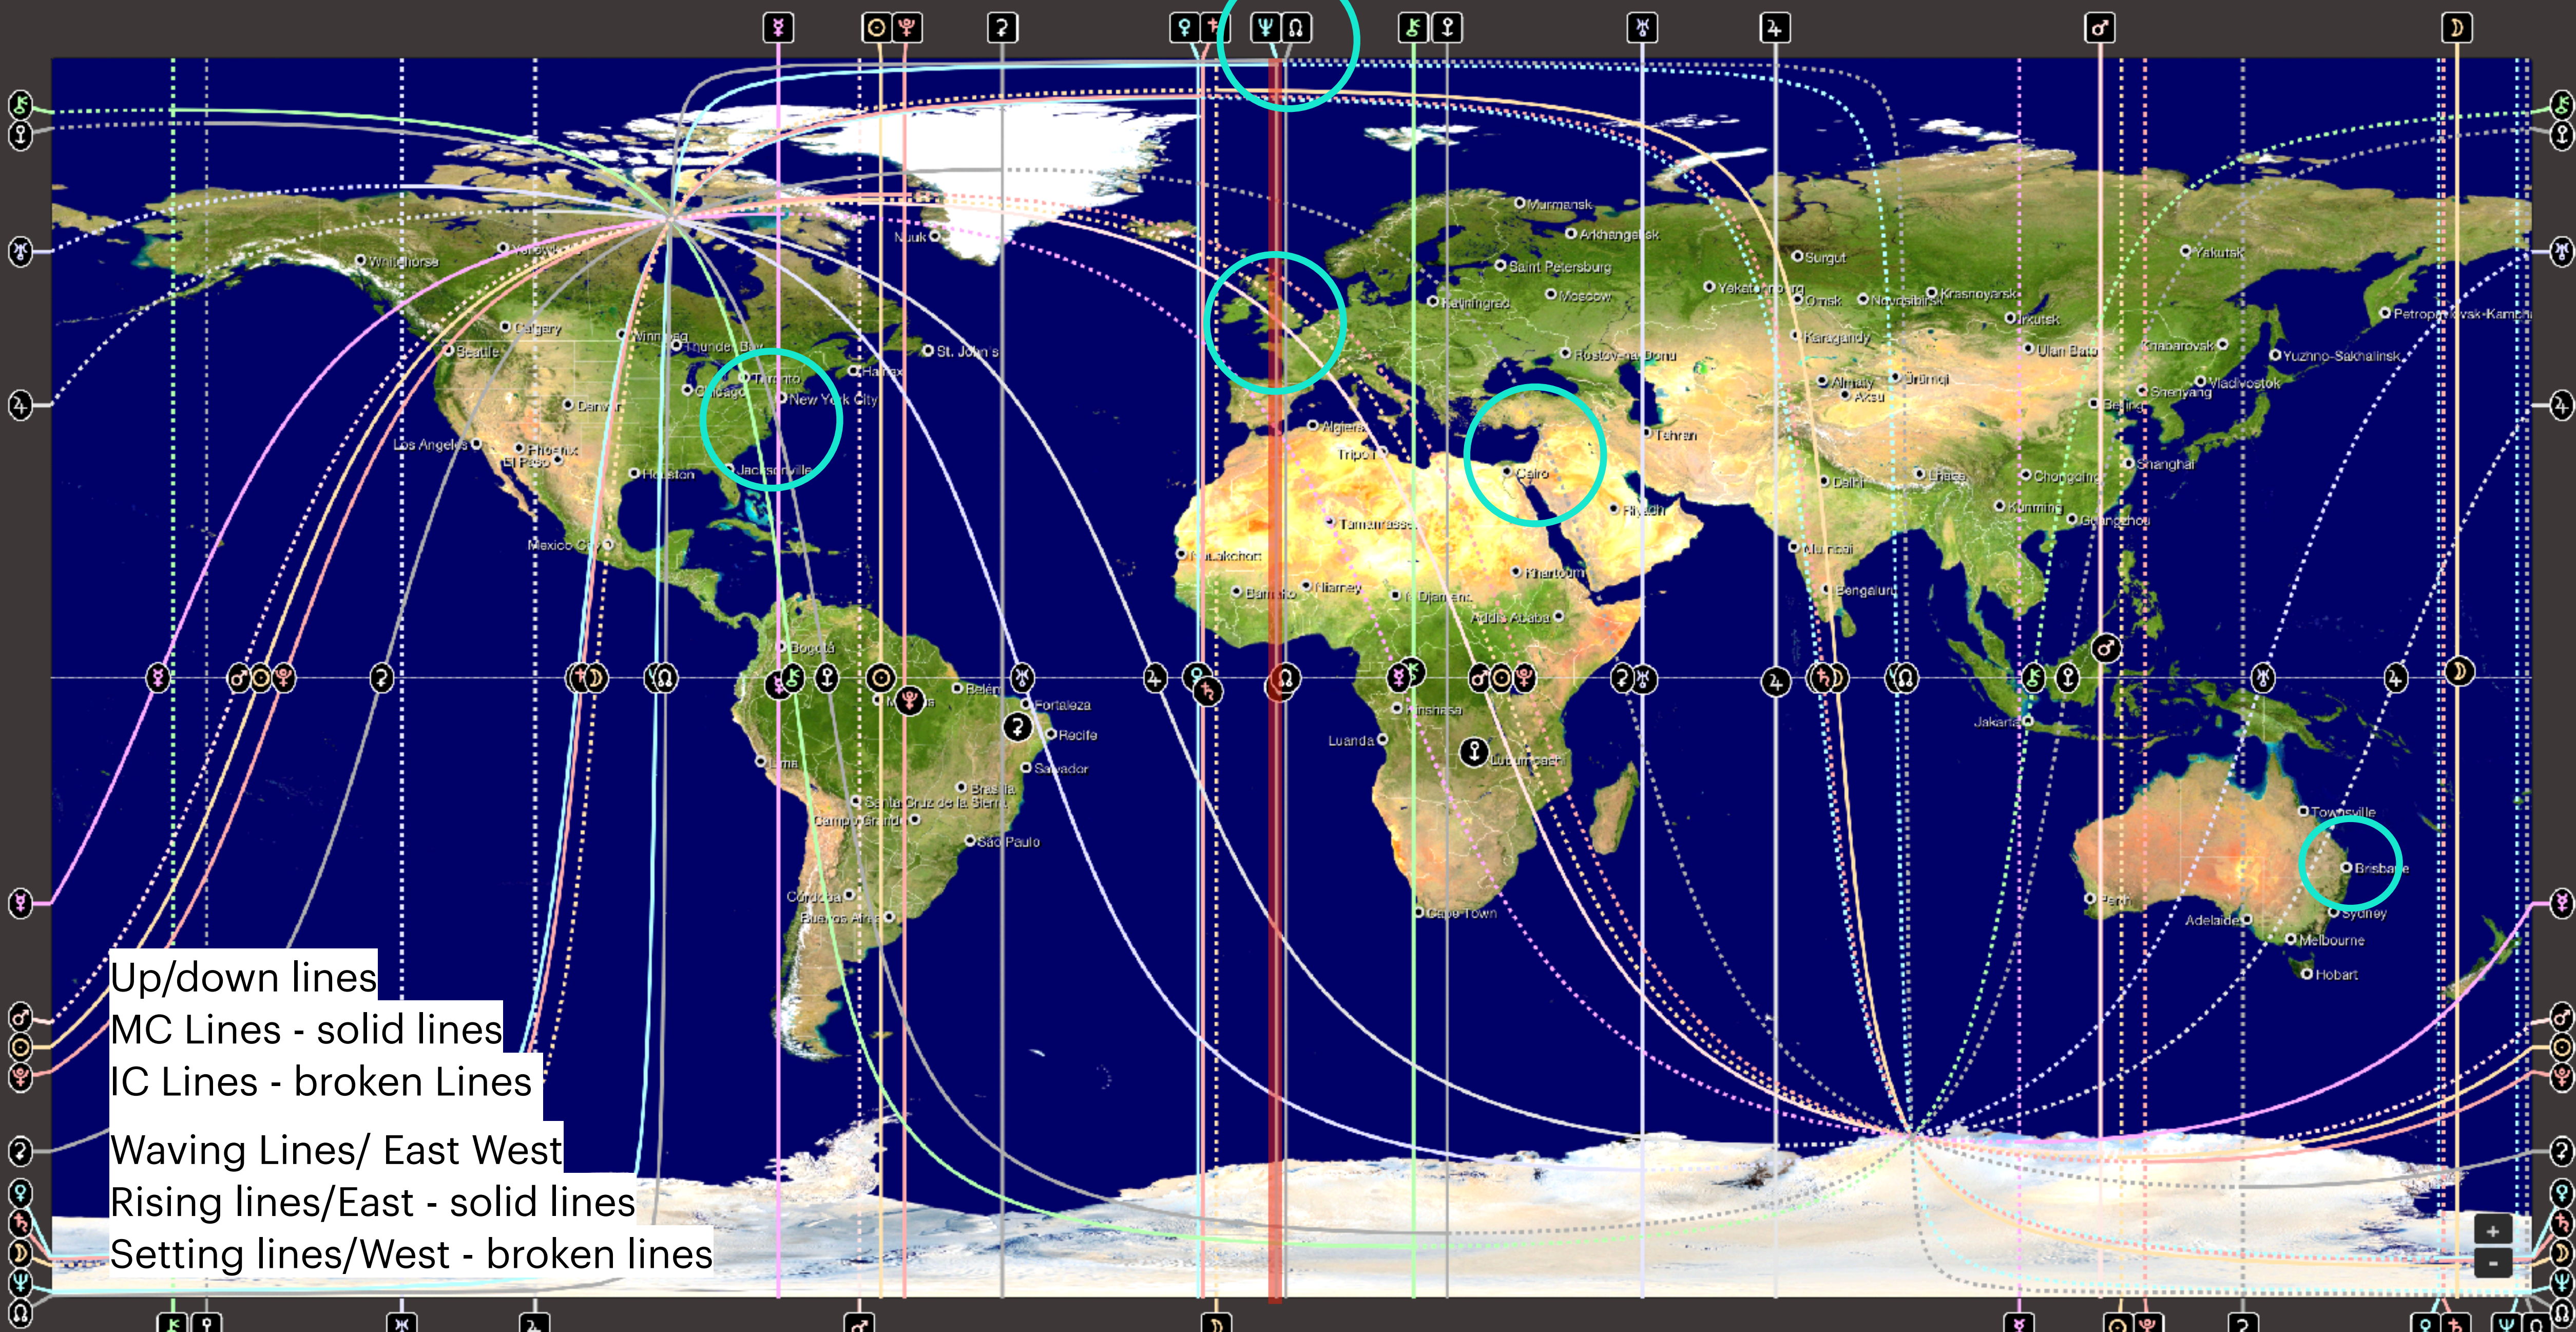

### Transits

Natal

18 Jan 2025, Sat

2:03:16 PM AEST -10:00

Surfers Paradise

Parallax

Tropical

Porphyry