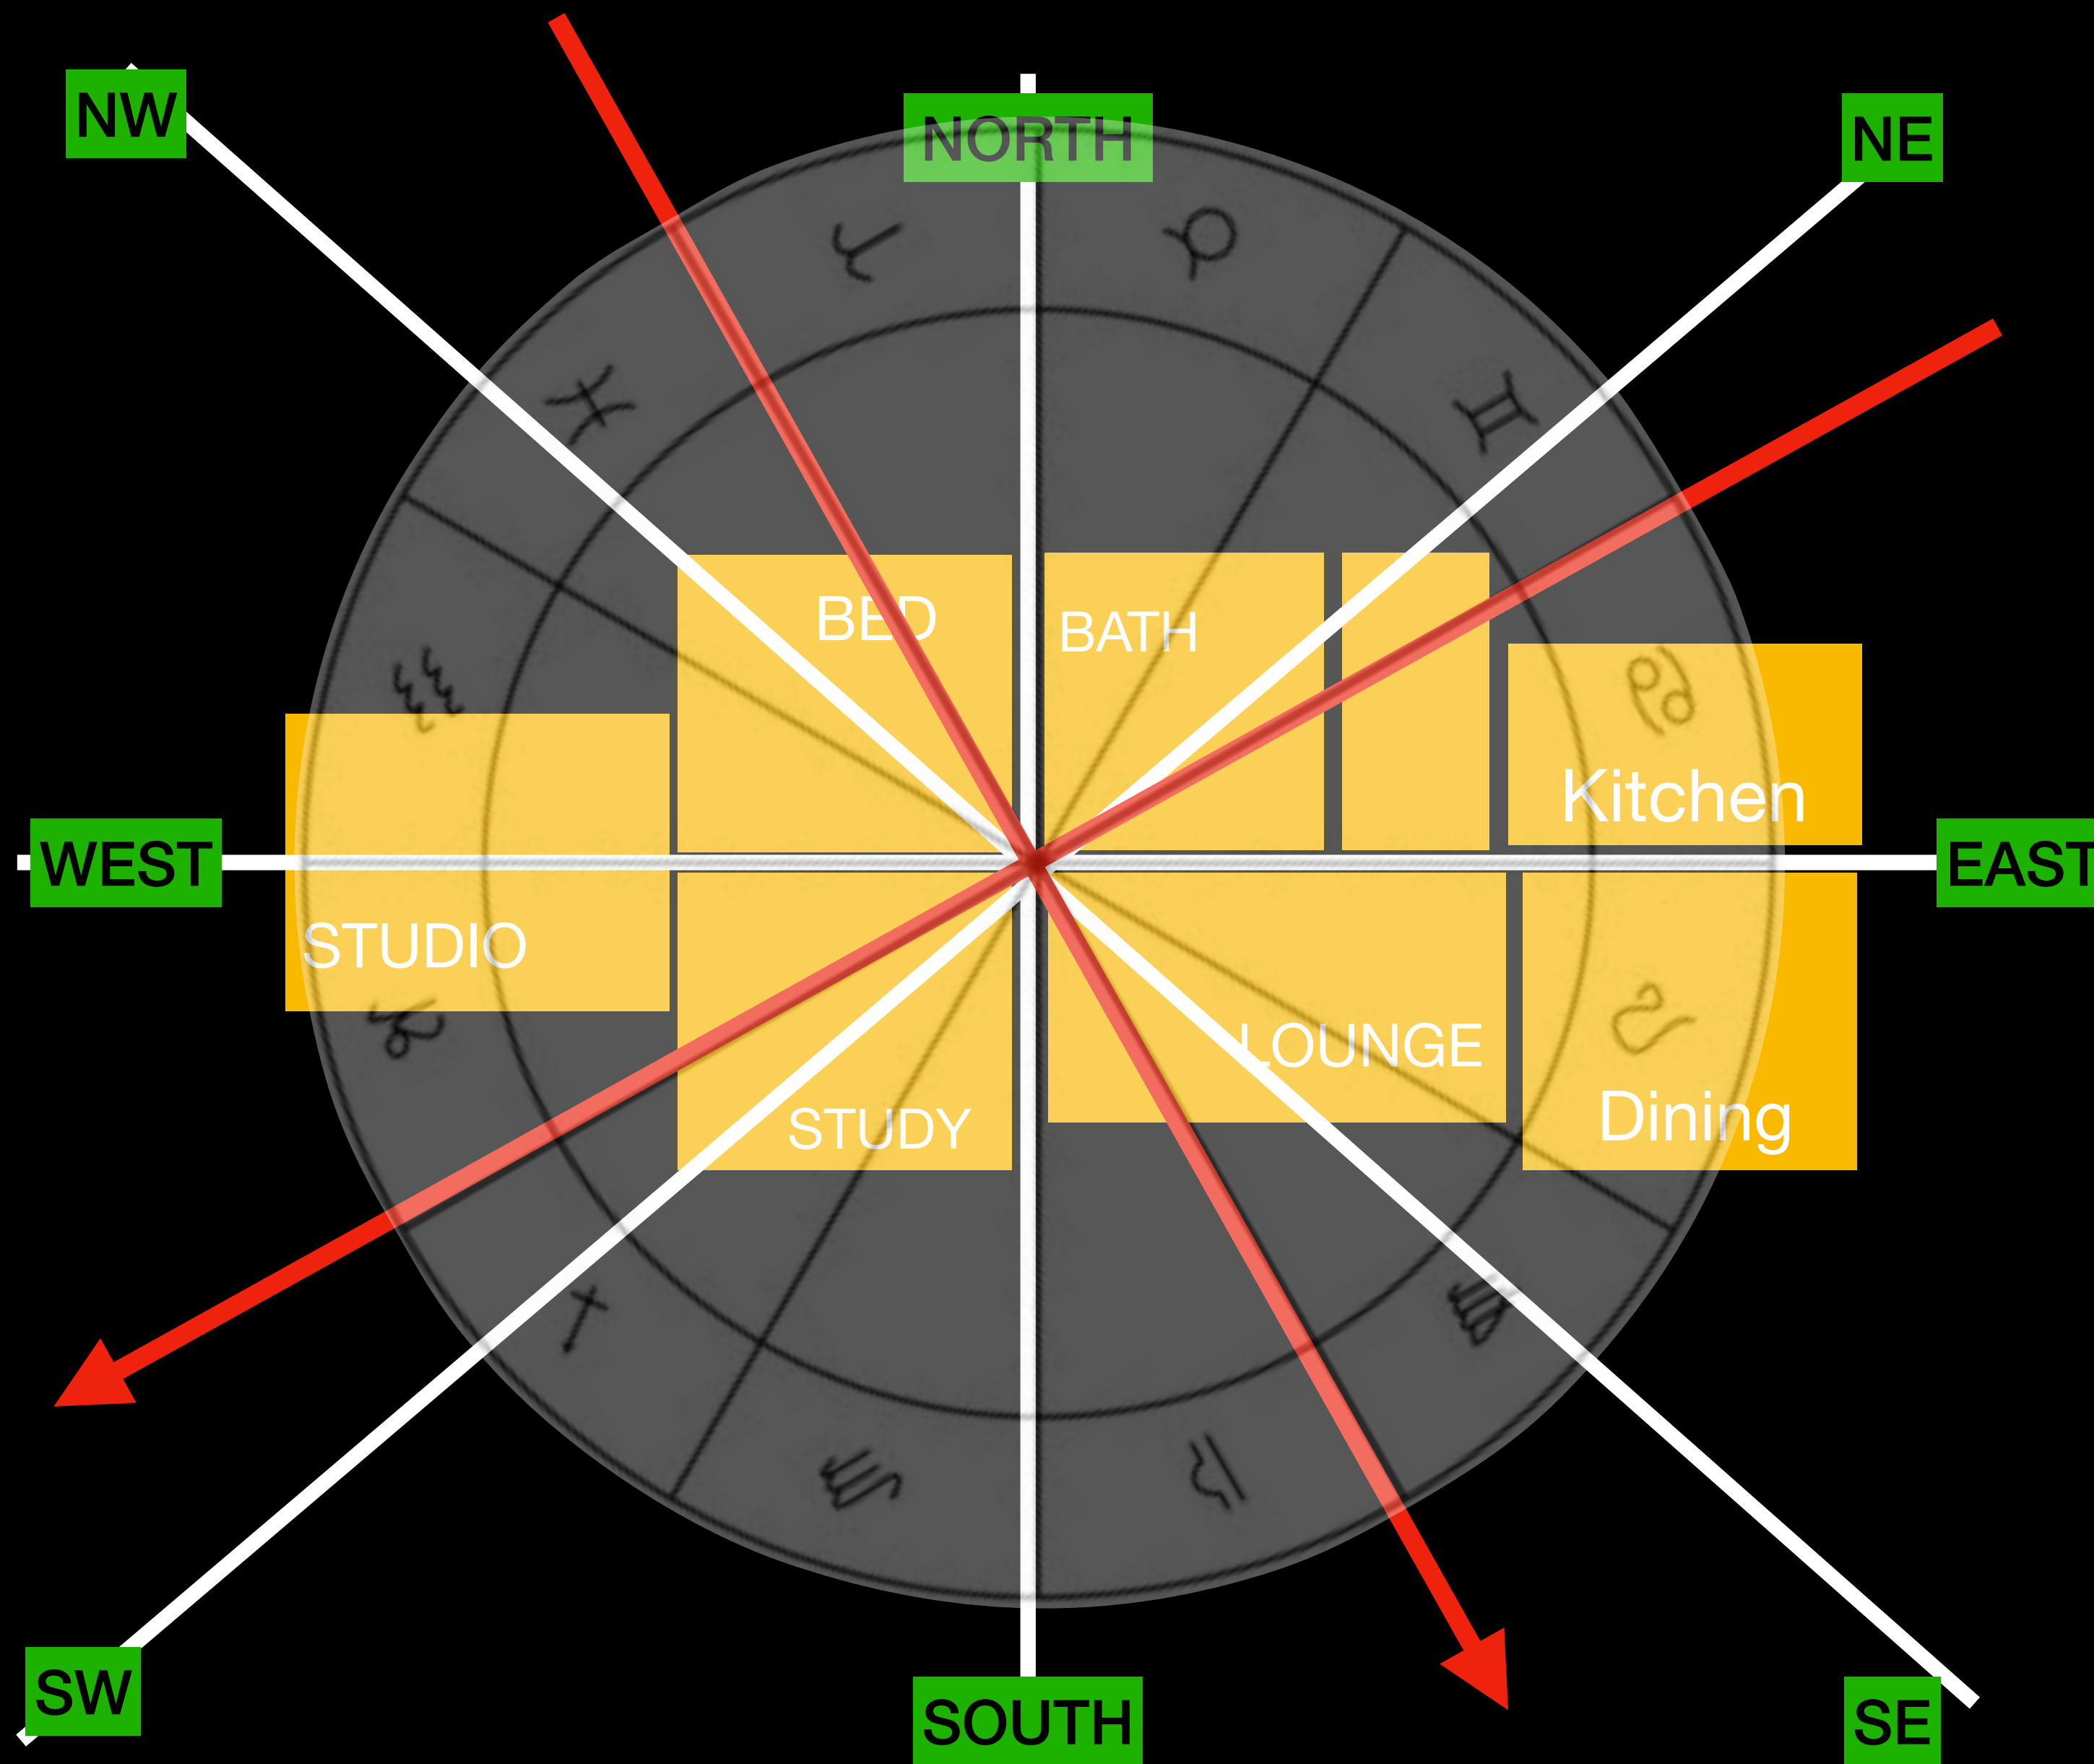

Sacred Zodiac
Align with Solstice points

Southern Hemisphere

Sunset summer Solstice 30° South of West
Sunrise winter Solstice 30° North of East

Align for Gardens, planting, sculptures
fixed plans/Building/Renovating