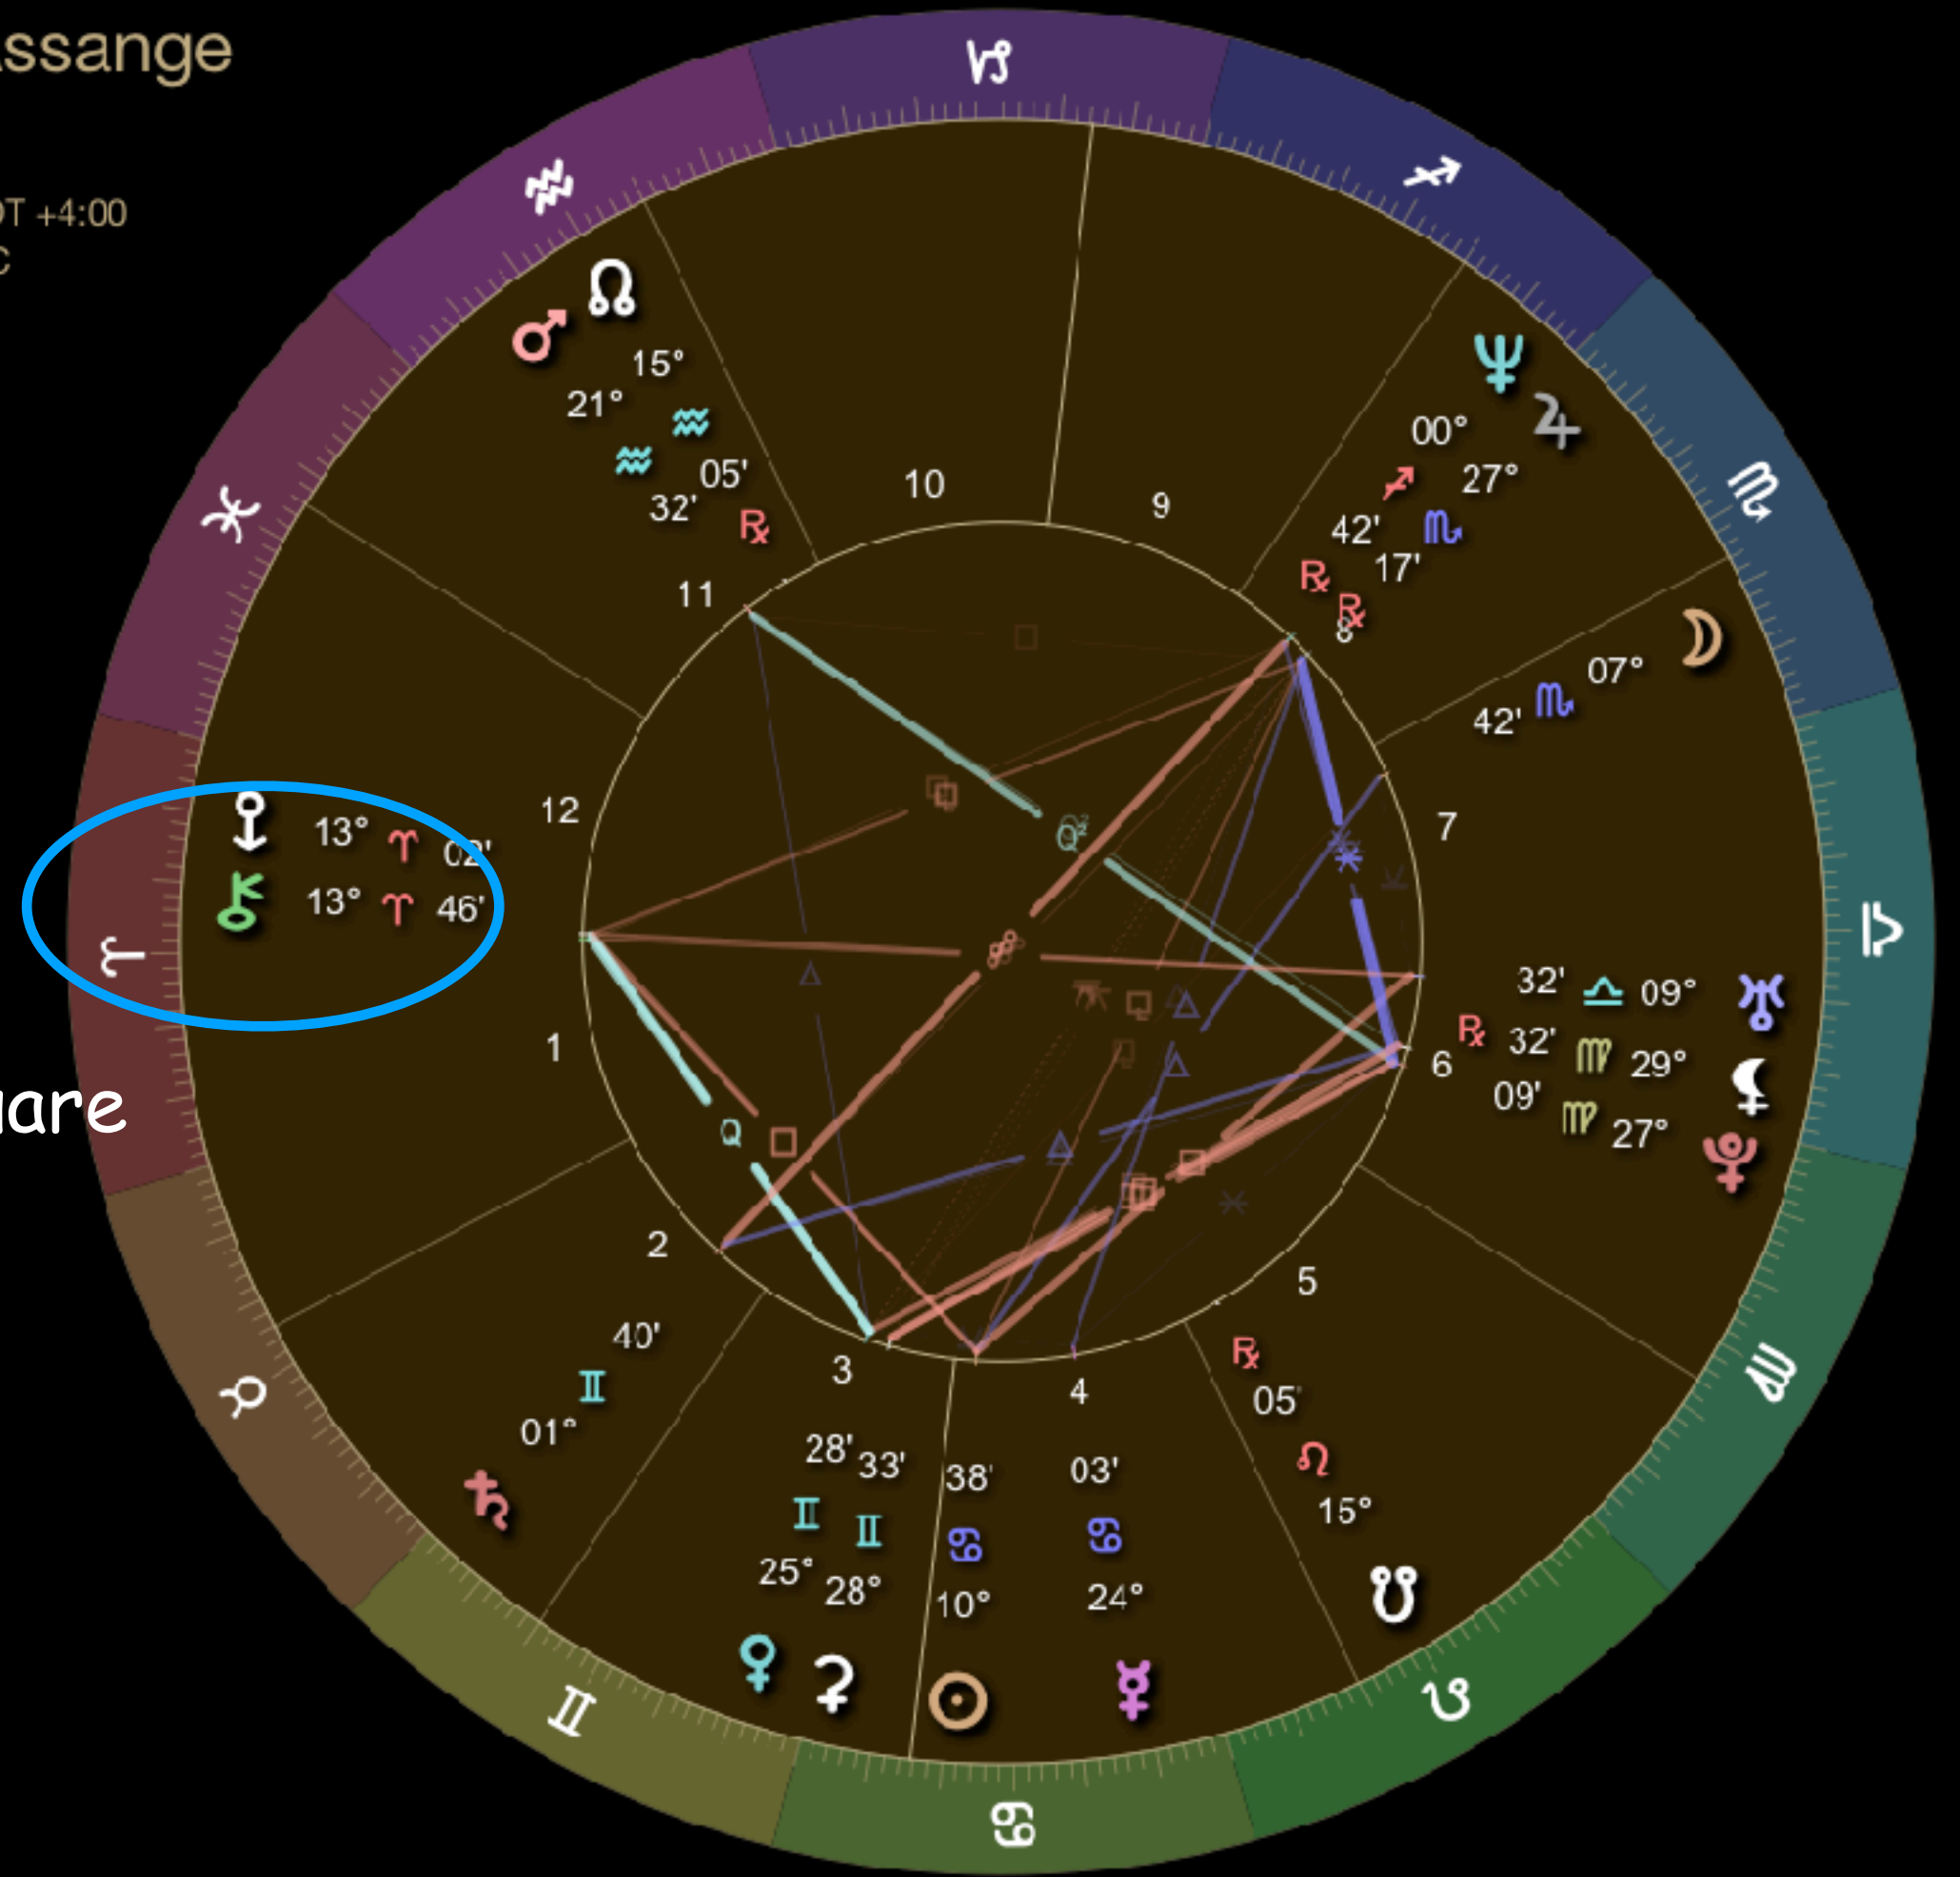

Julian Assange

Male
3 Jul 1971, Sat
12:59:59 am EDT +4:00
Washington, DC
Geocentric
Tropical
Porphyry

ASC° square
USA Sun

Mercury /Pluto angular paran