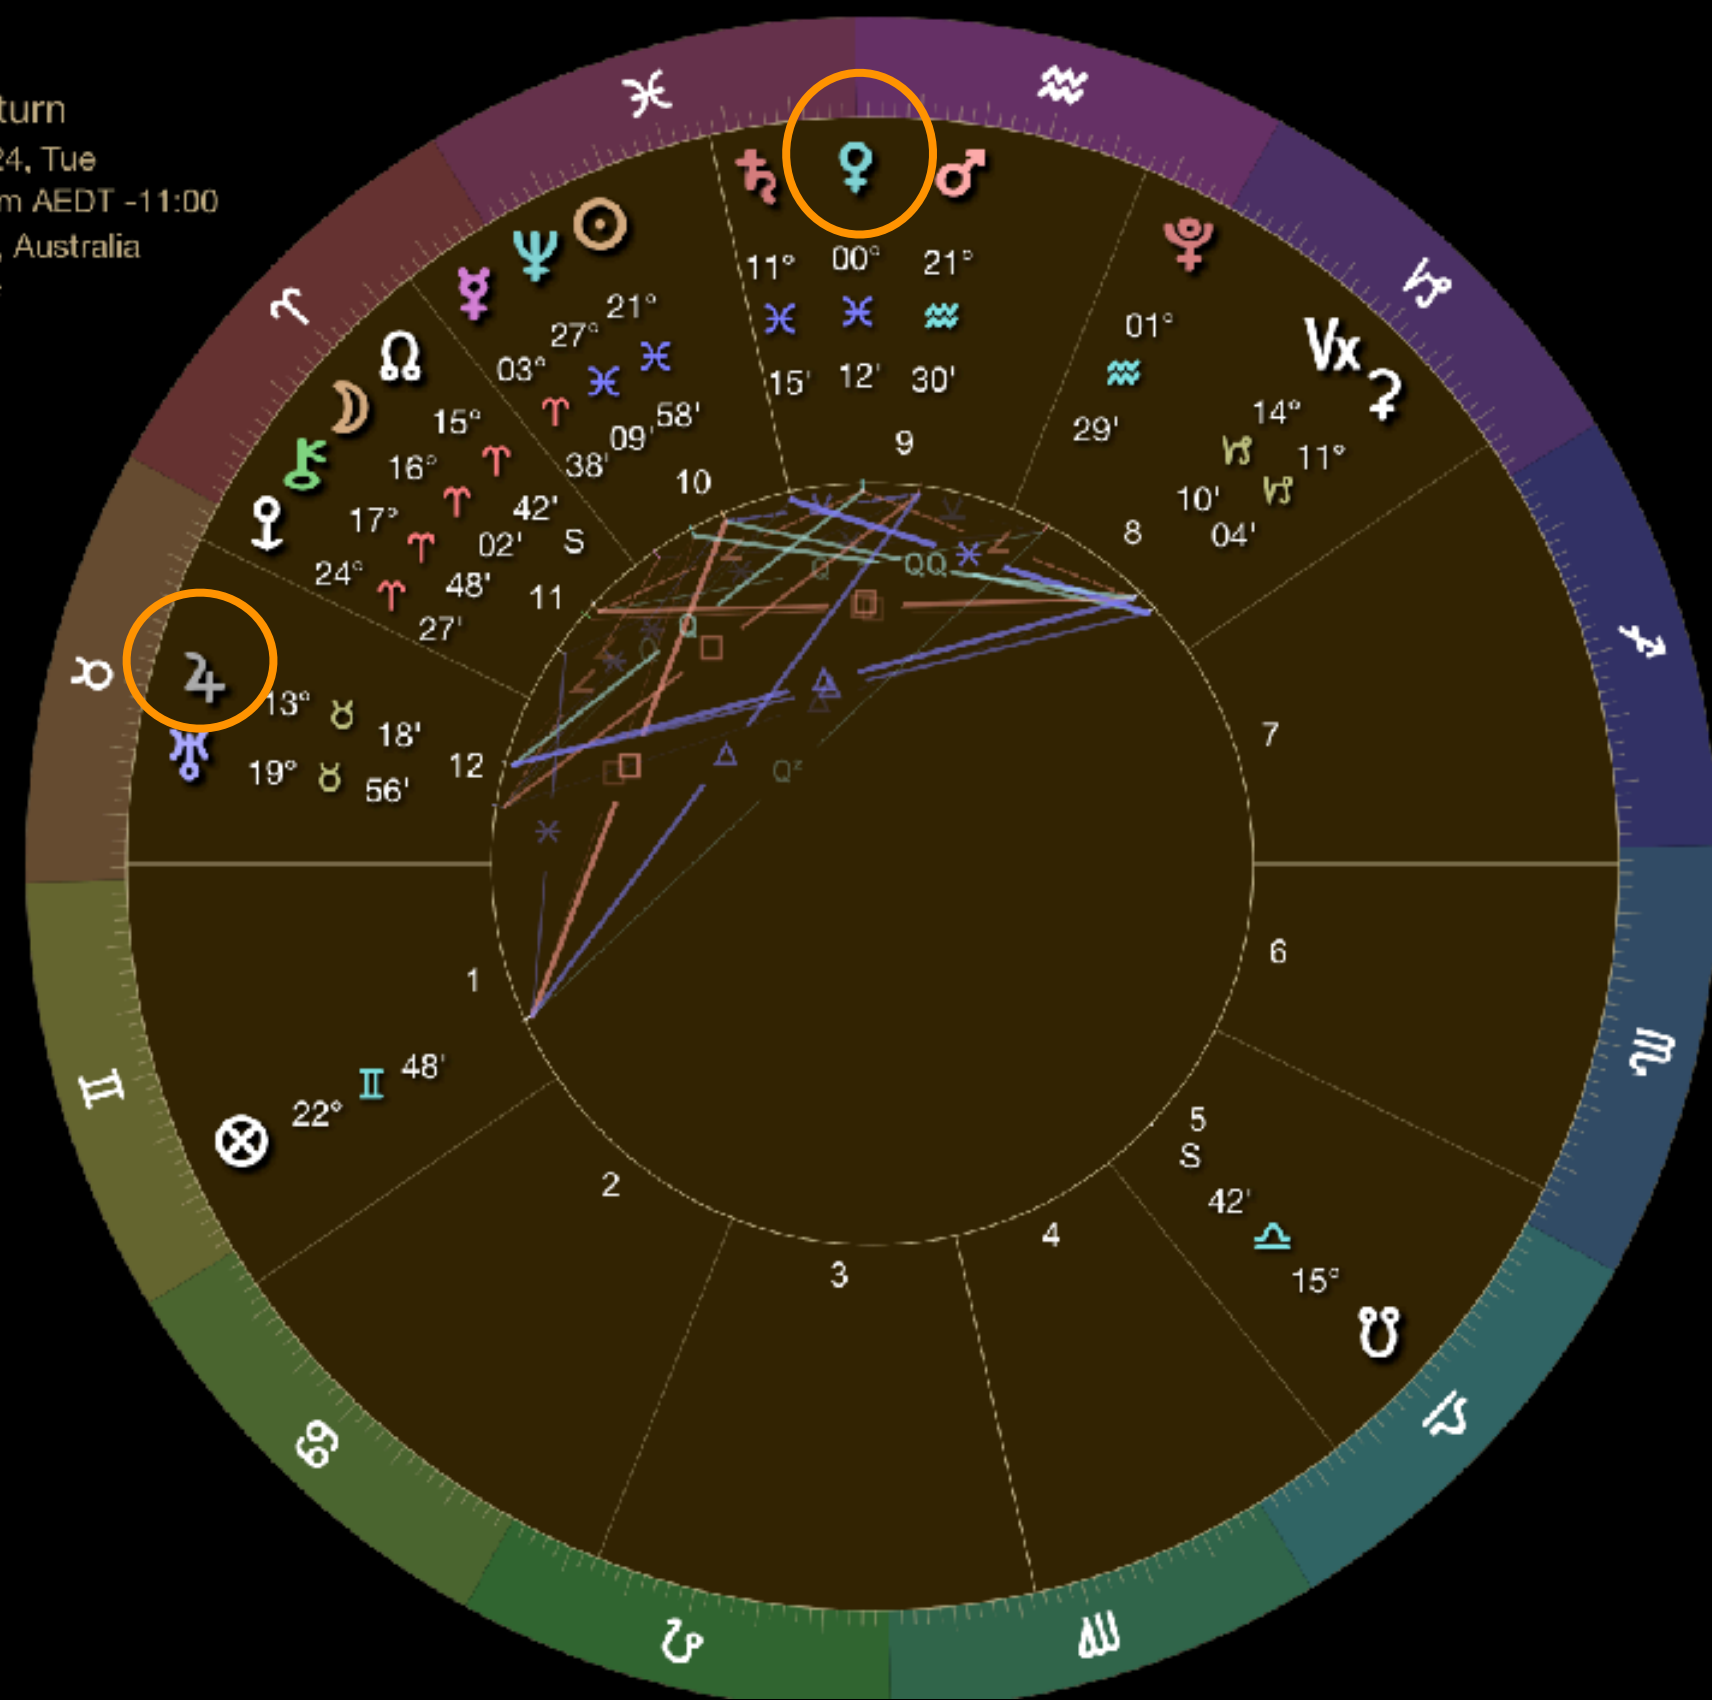

# Julija

Solar Return

12 Mar 2024, Tue

12:50:33 pm AEDT -11:00

Melbourne, Australia

Geocentric

Tropical

Porphyry