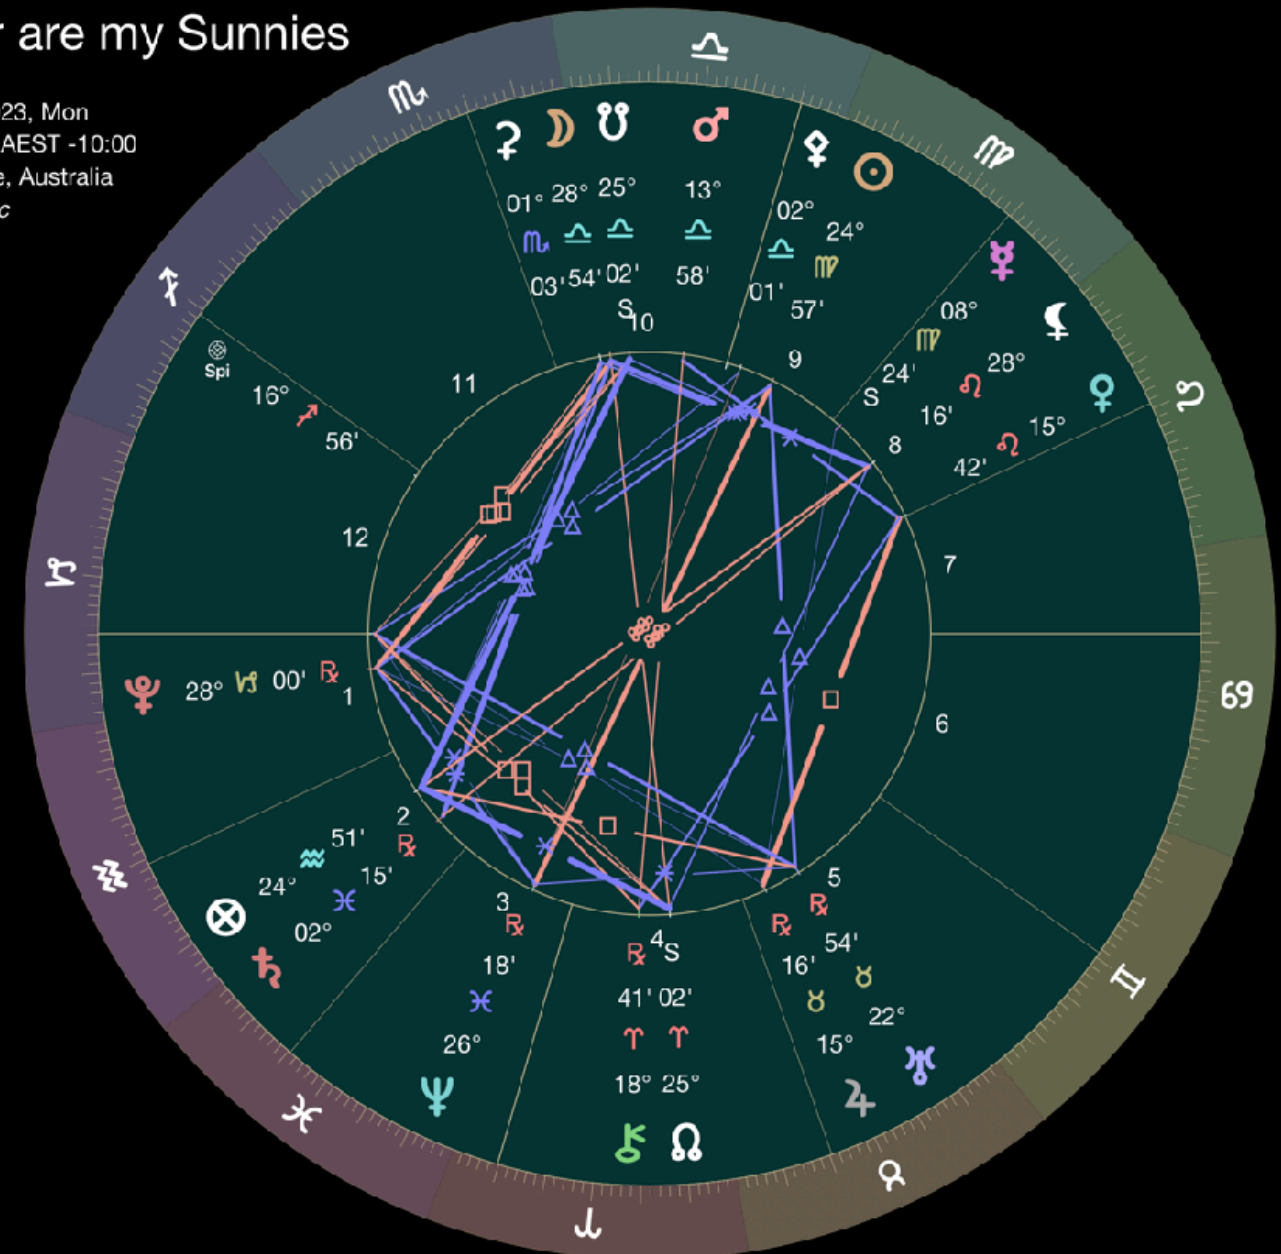

Where are my Sunnies

Natal
18 Sep 2023, Mon
12:51 PM AEST -10:00
Melbourne, Australia
Geocentric
Tropical
Porphyry