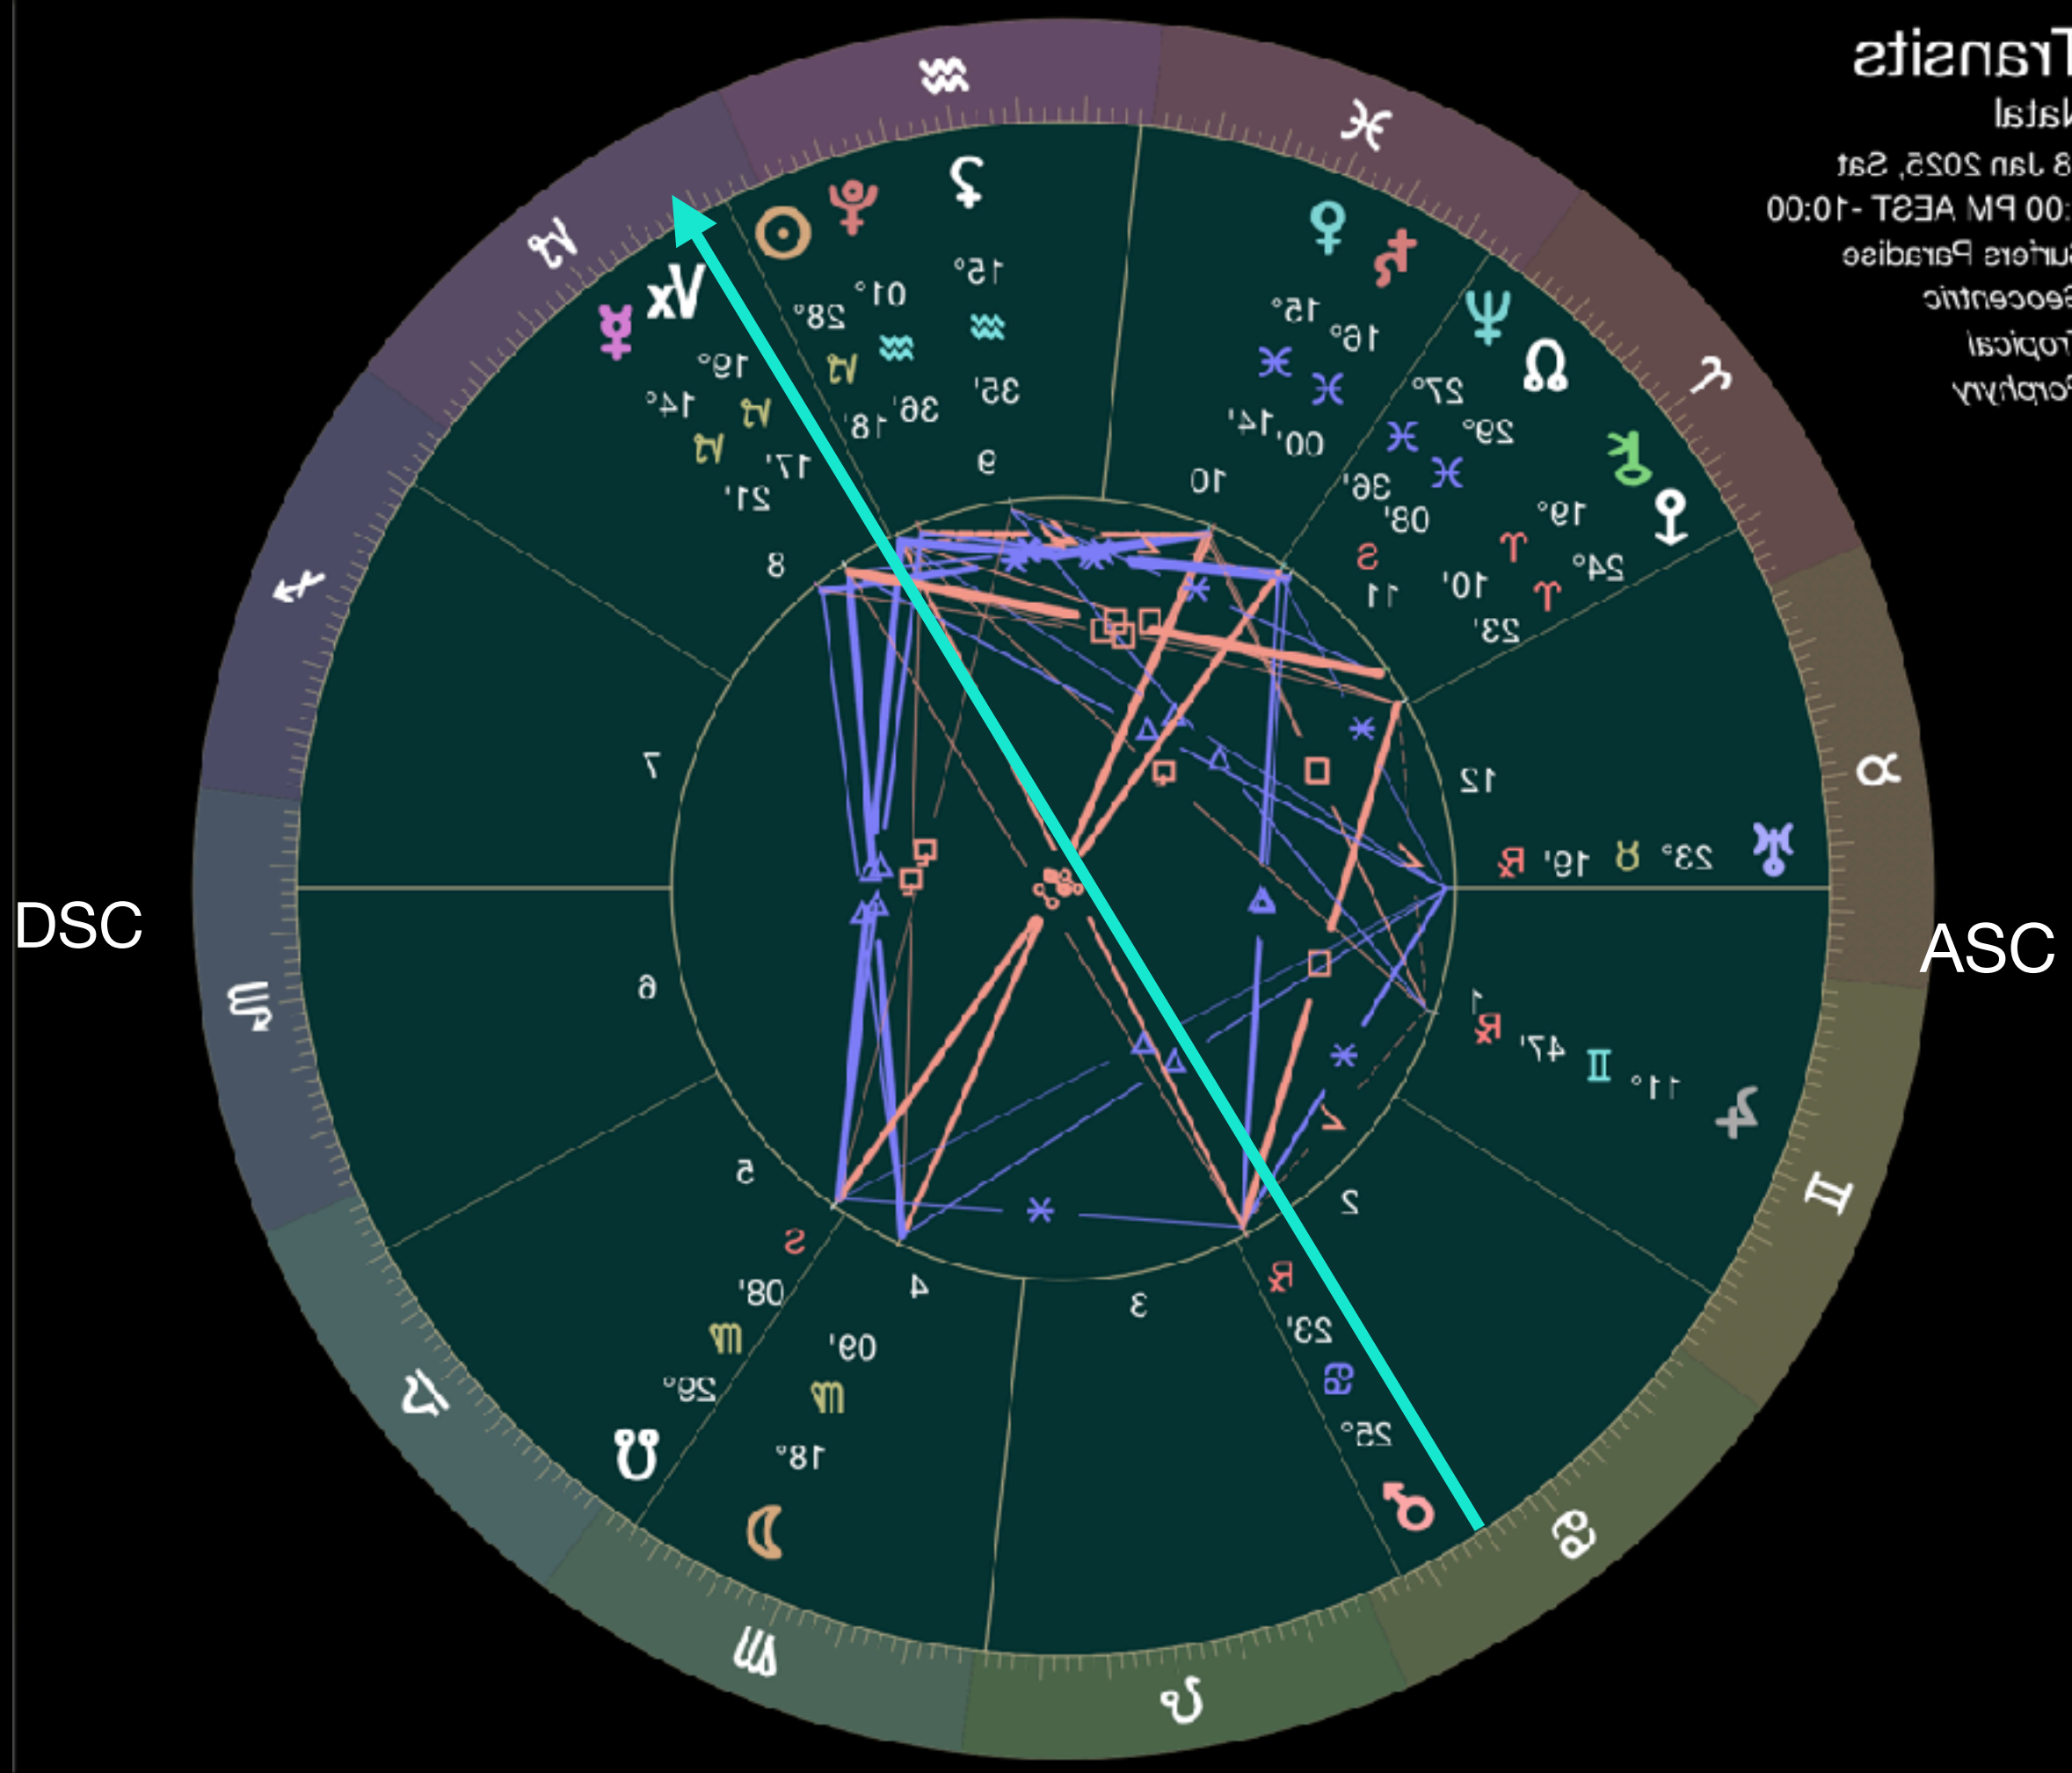

MC

N

Transits
Natal
18 Jan 2025, Sat
2:00 PM AEST - 10:00
Surfers Paradise
Geocentric
Tropical
Porphyry