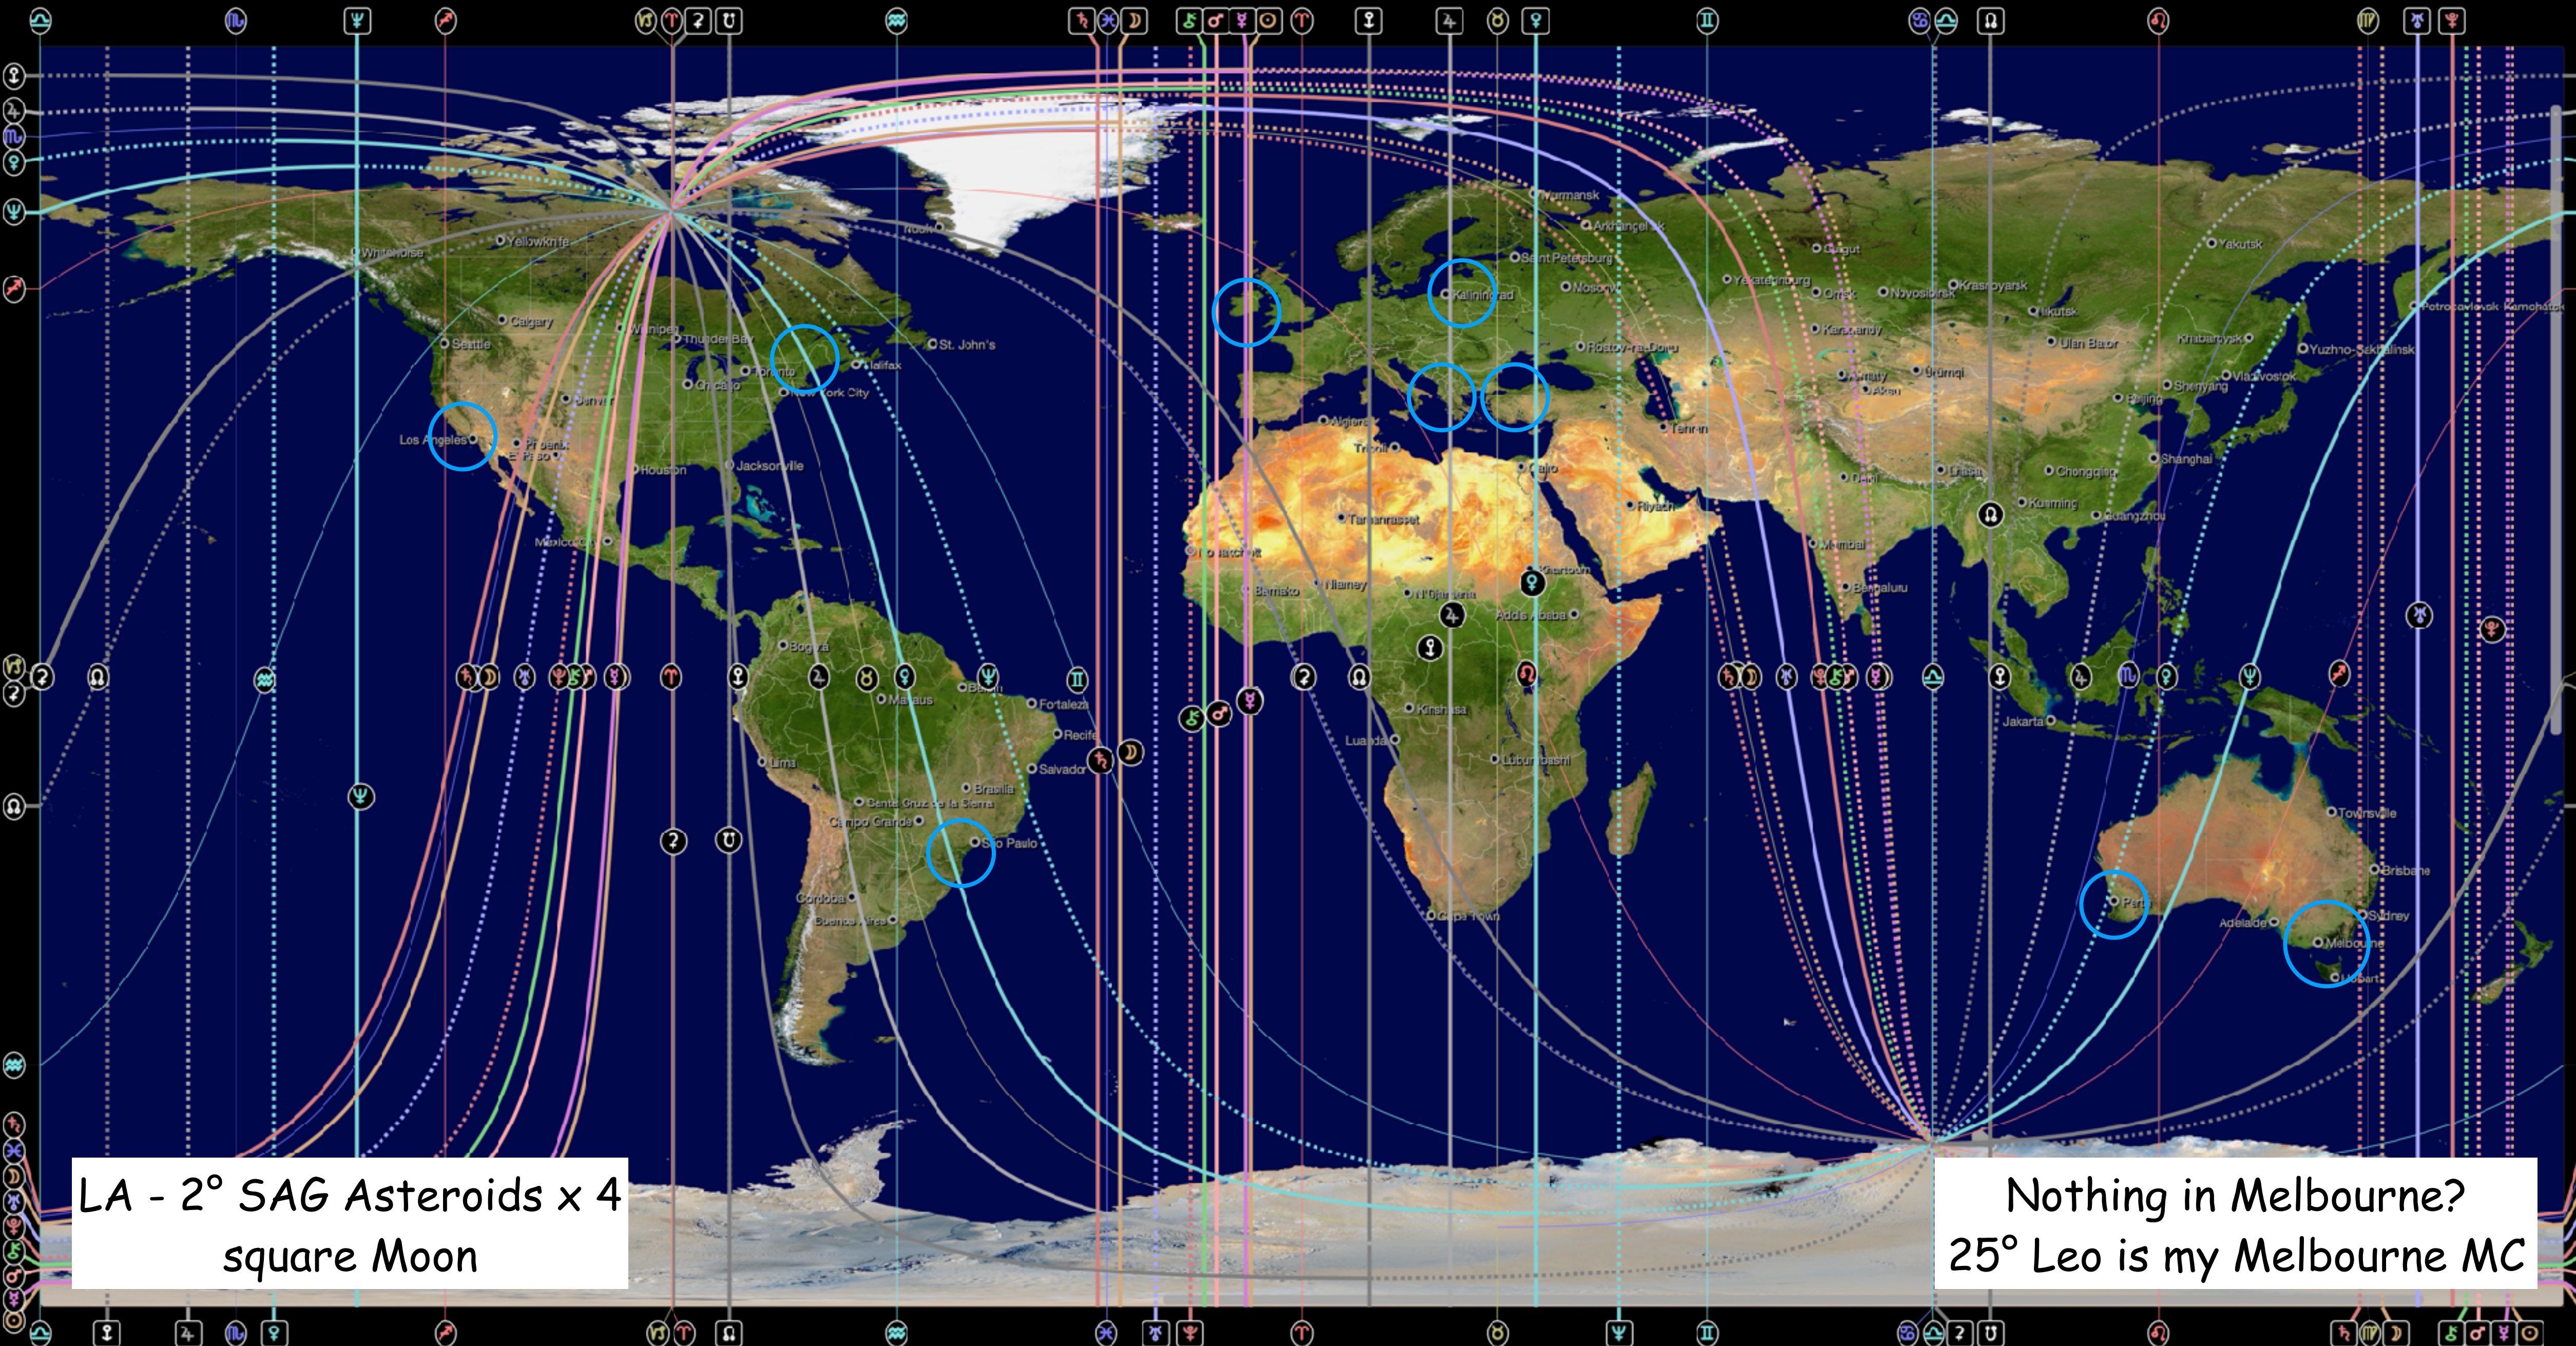

# Find your MC and ASC on Geodetic Map

Find your GE co-ordinates and Zones on the planet

- Do they it relate to you in anyway? Your place in the world?
- What may it symbolize?
- Find your planet lines ?
- Remember all your planets bring their natal themes with them