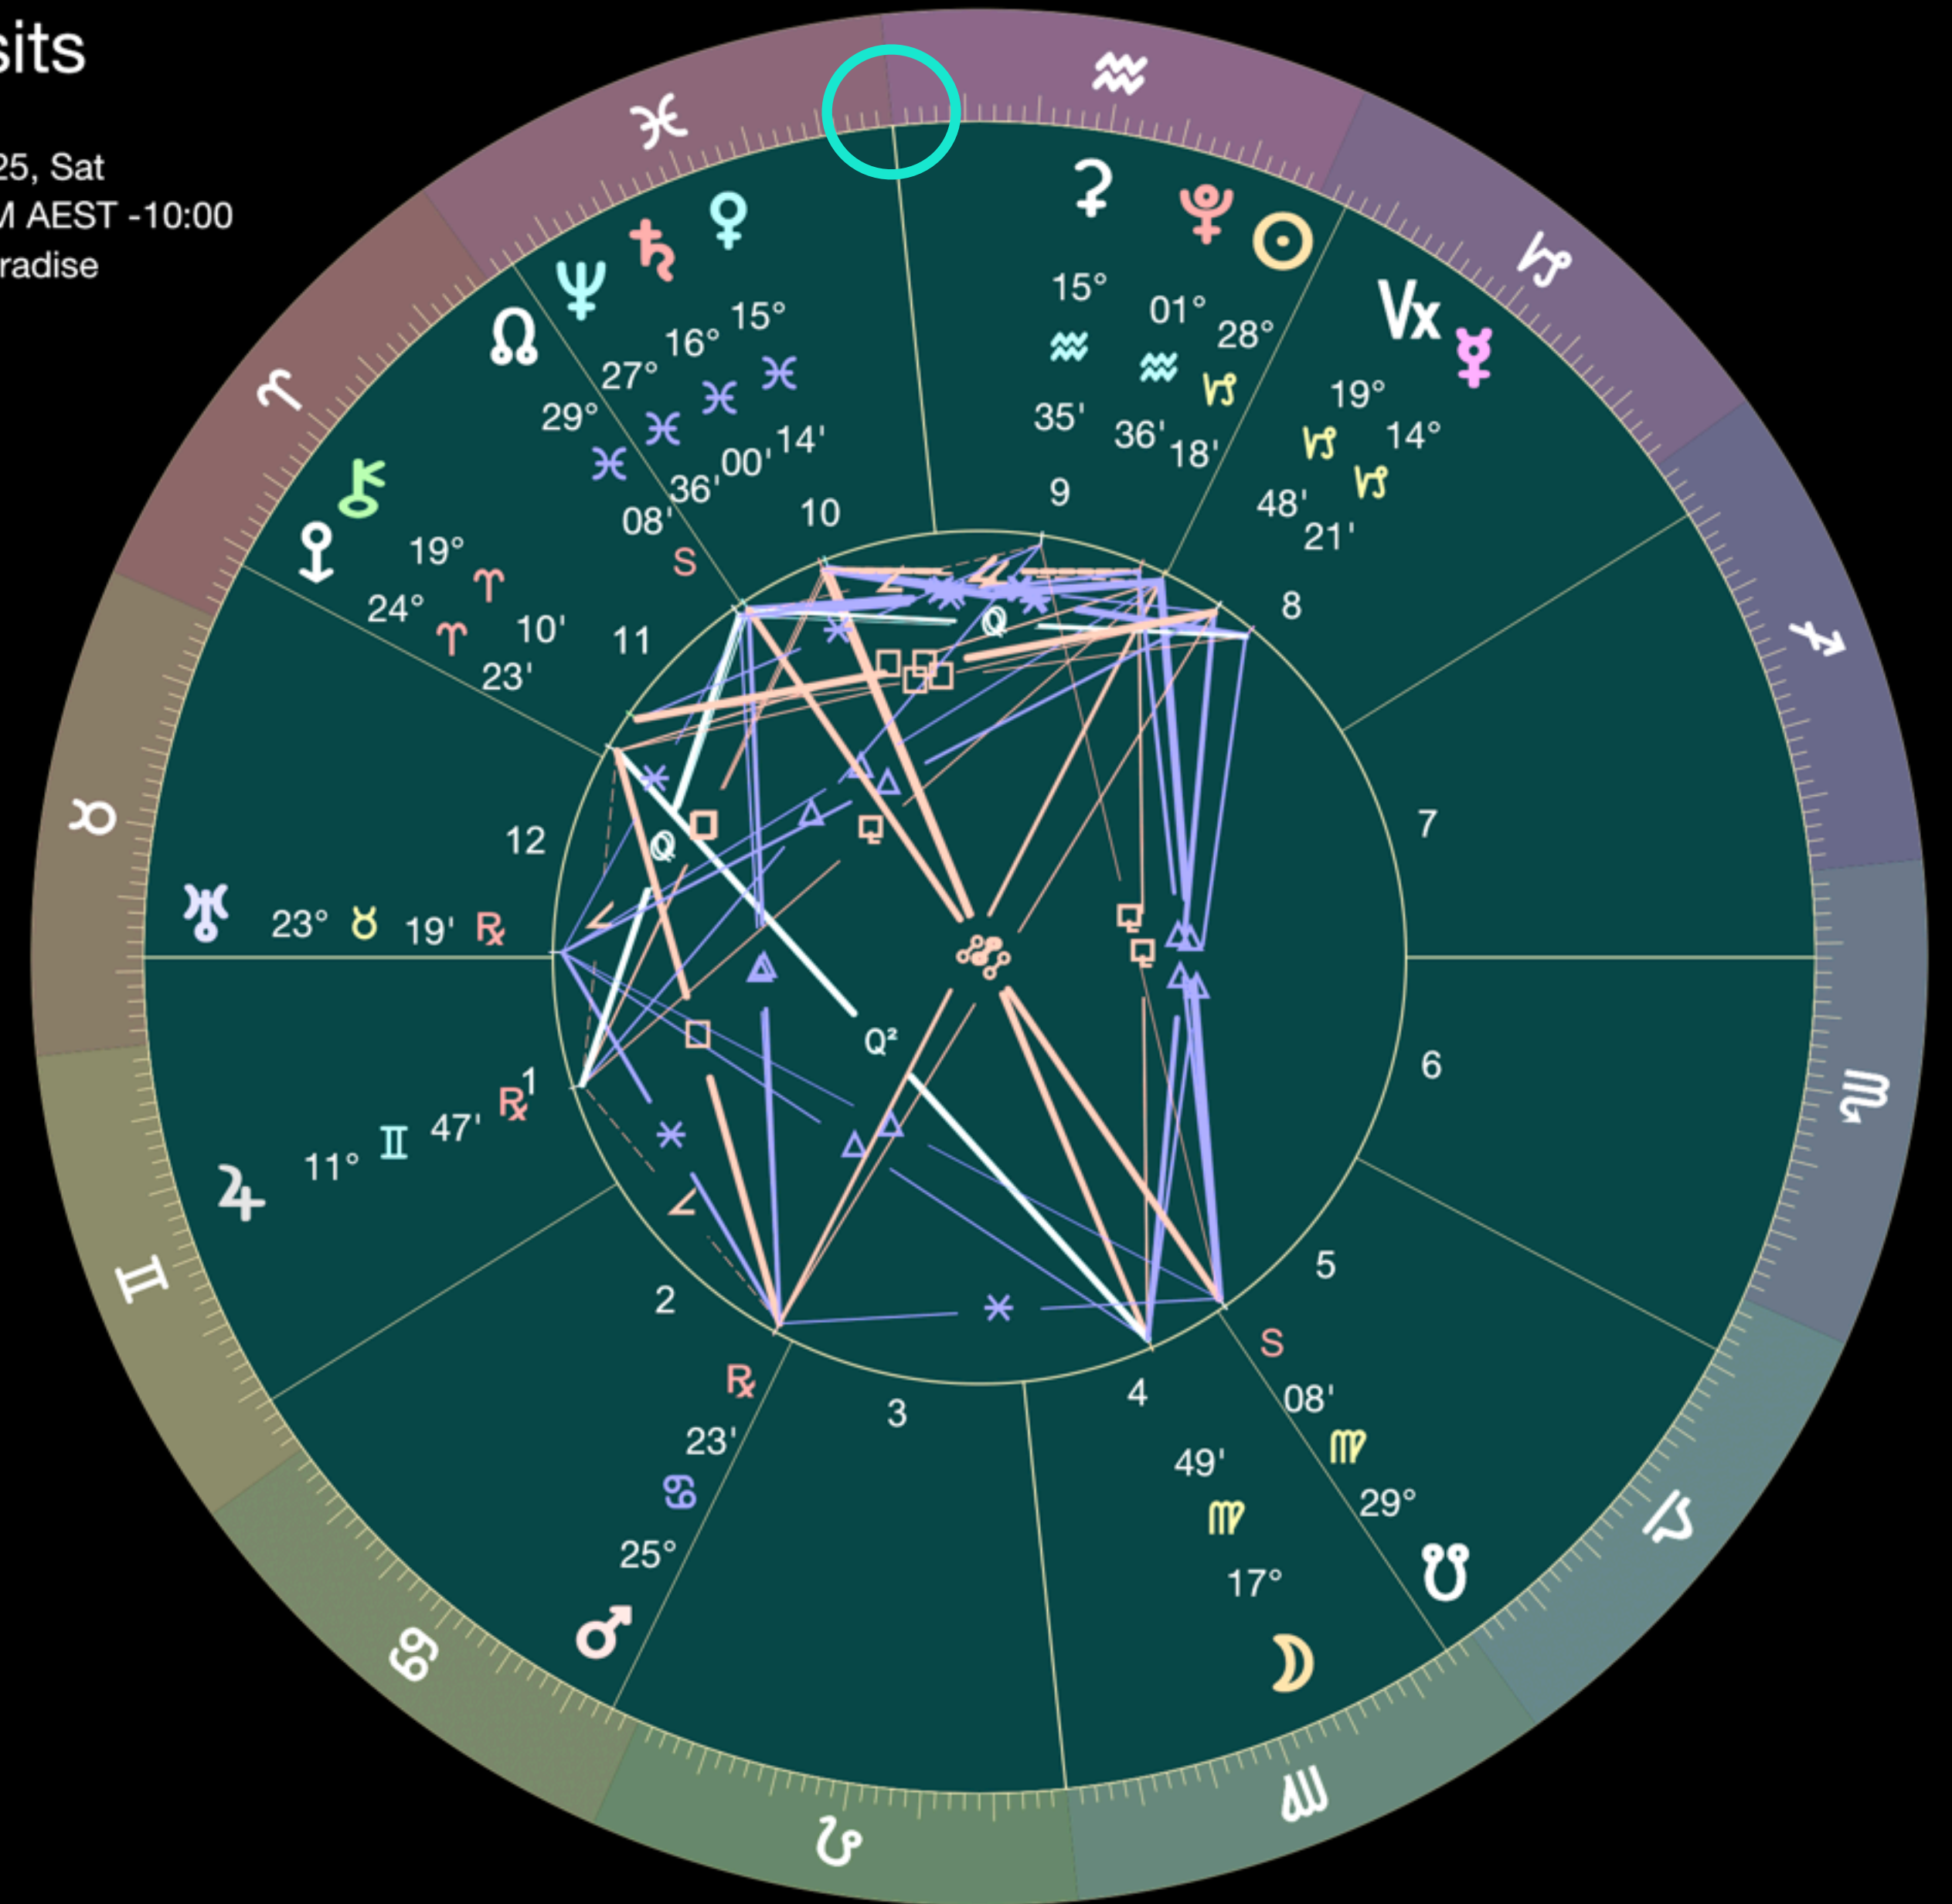

### Transits

Natal

18 Jan 2025, Sat

2:03:16 PM AEST -10:00

Surfers Paradise

Parallax

Tropical

Porphyry