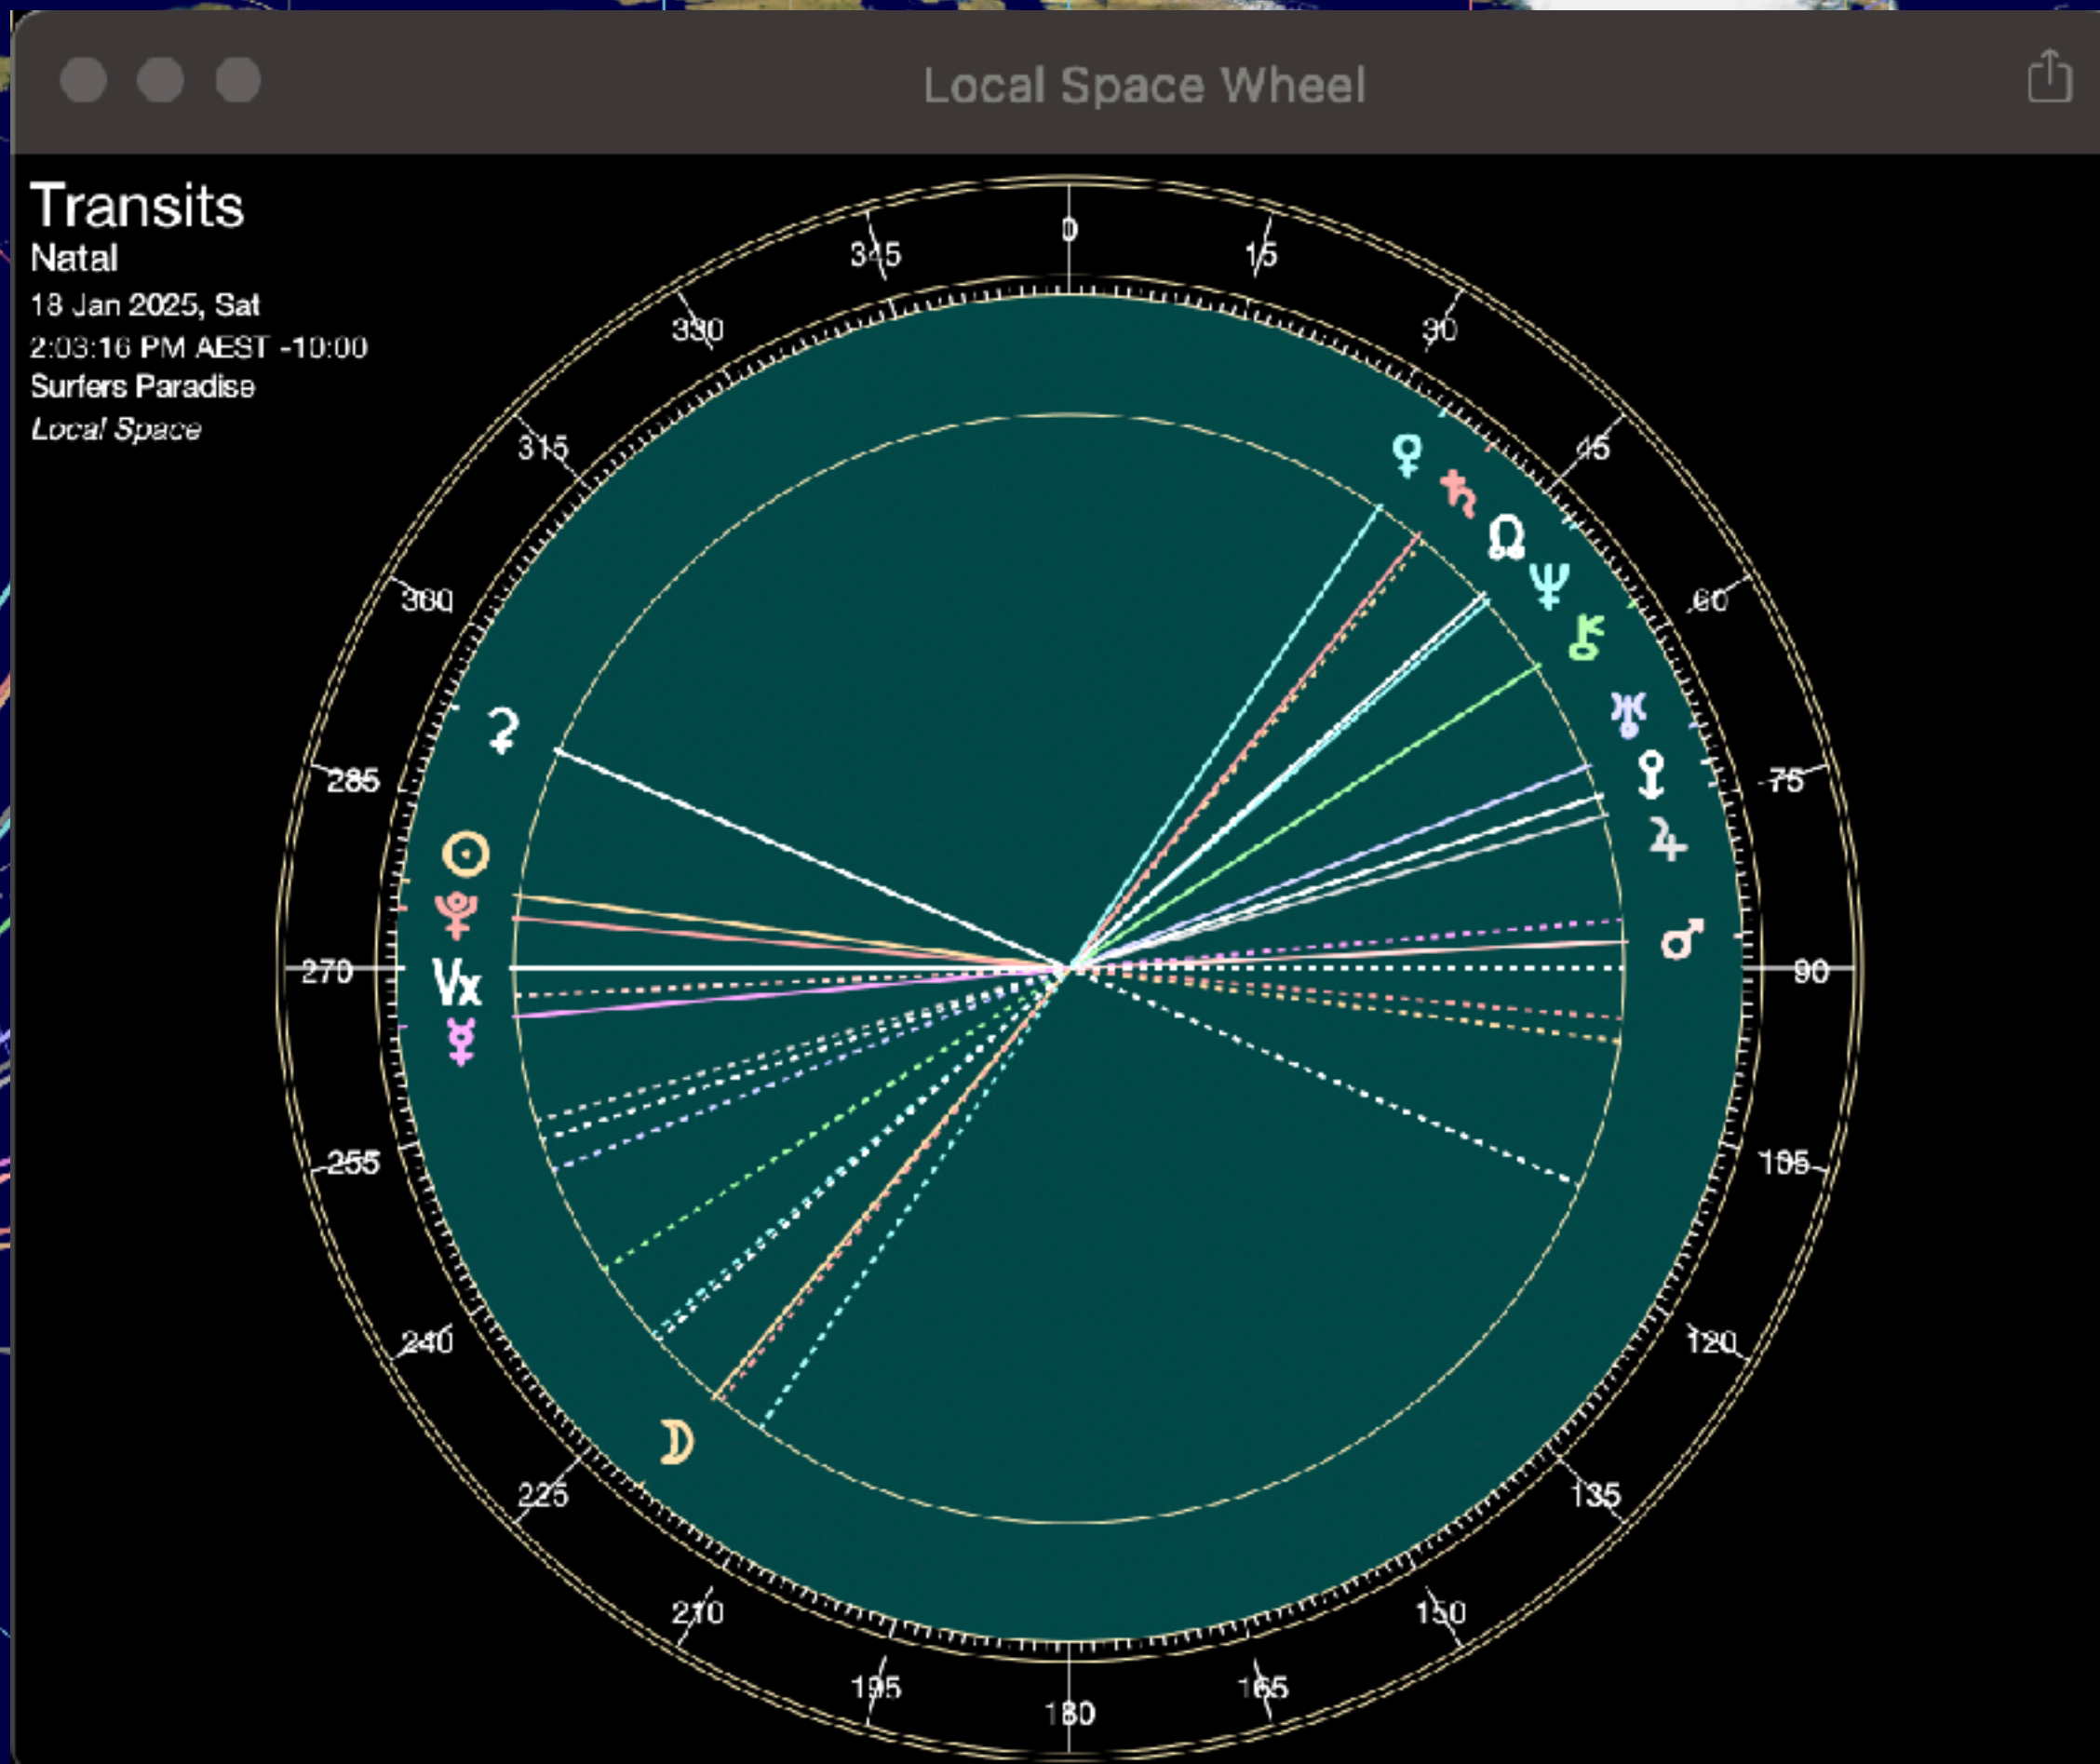

### Transits

Natal

18 Jan 2025, Sat

2:03:16 PM AEST -10:00

Surfers Paradise

Parallax

Tropical

Porphyry

# Space X Fallout

Natal  
16 Jan 2025, Thu  
5:38 am CST +6:00  
Brownsville, Texas  
Geocentric  
Tropical  
Porphyry

Mars OOB, rx, Cancer/Sun opposition

# Space X Fallout

Change depending on Latitude, Longitude altitude, time etc