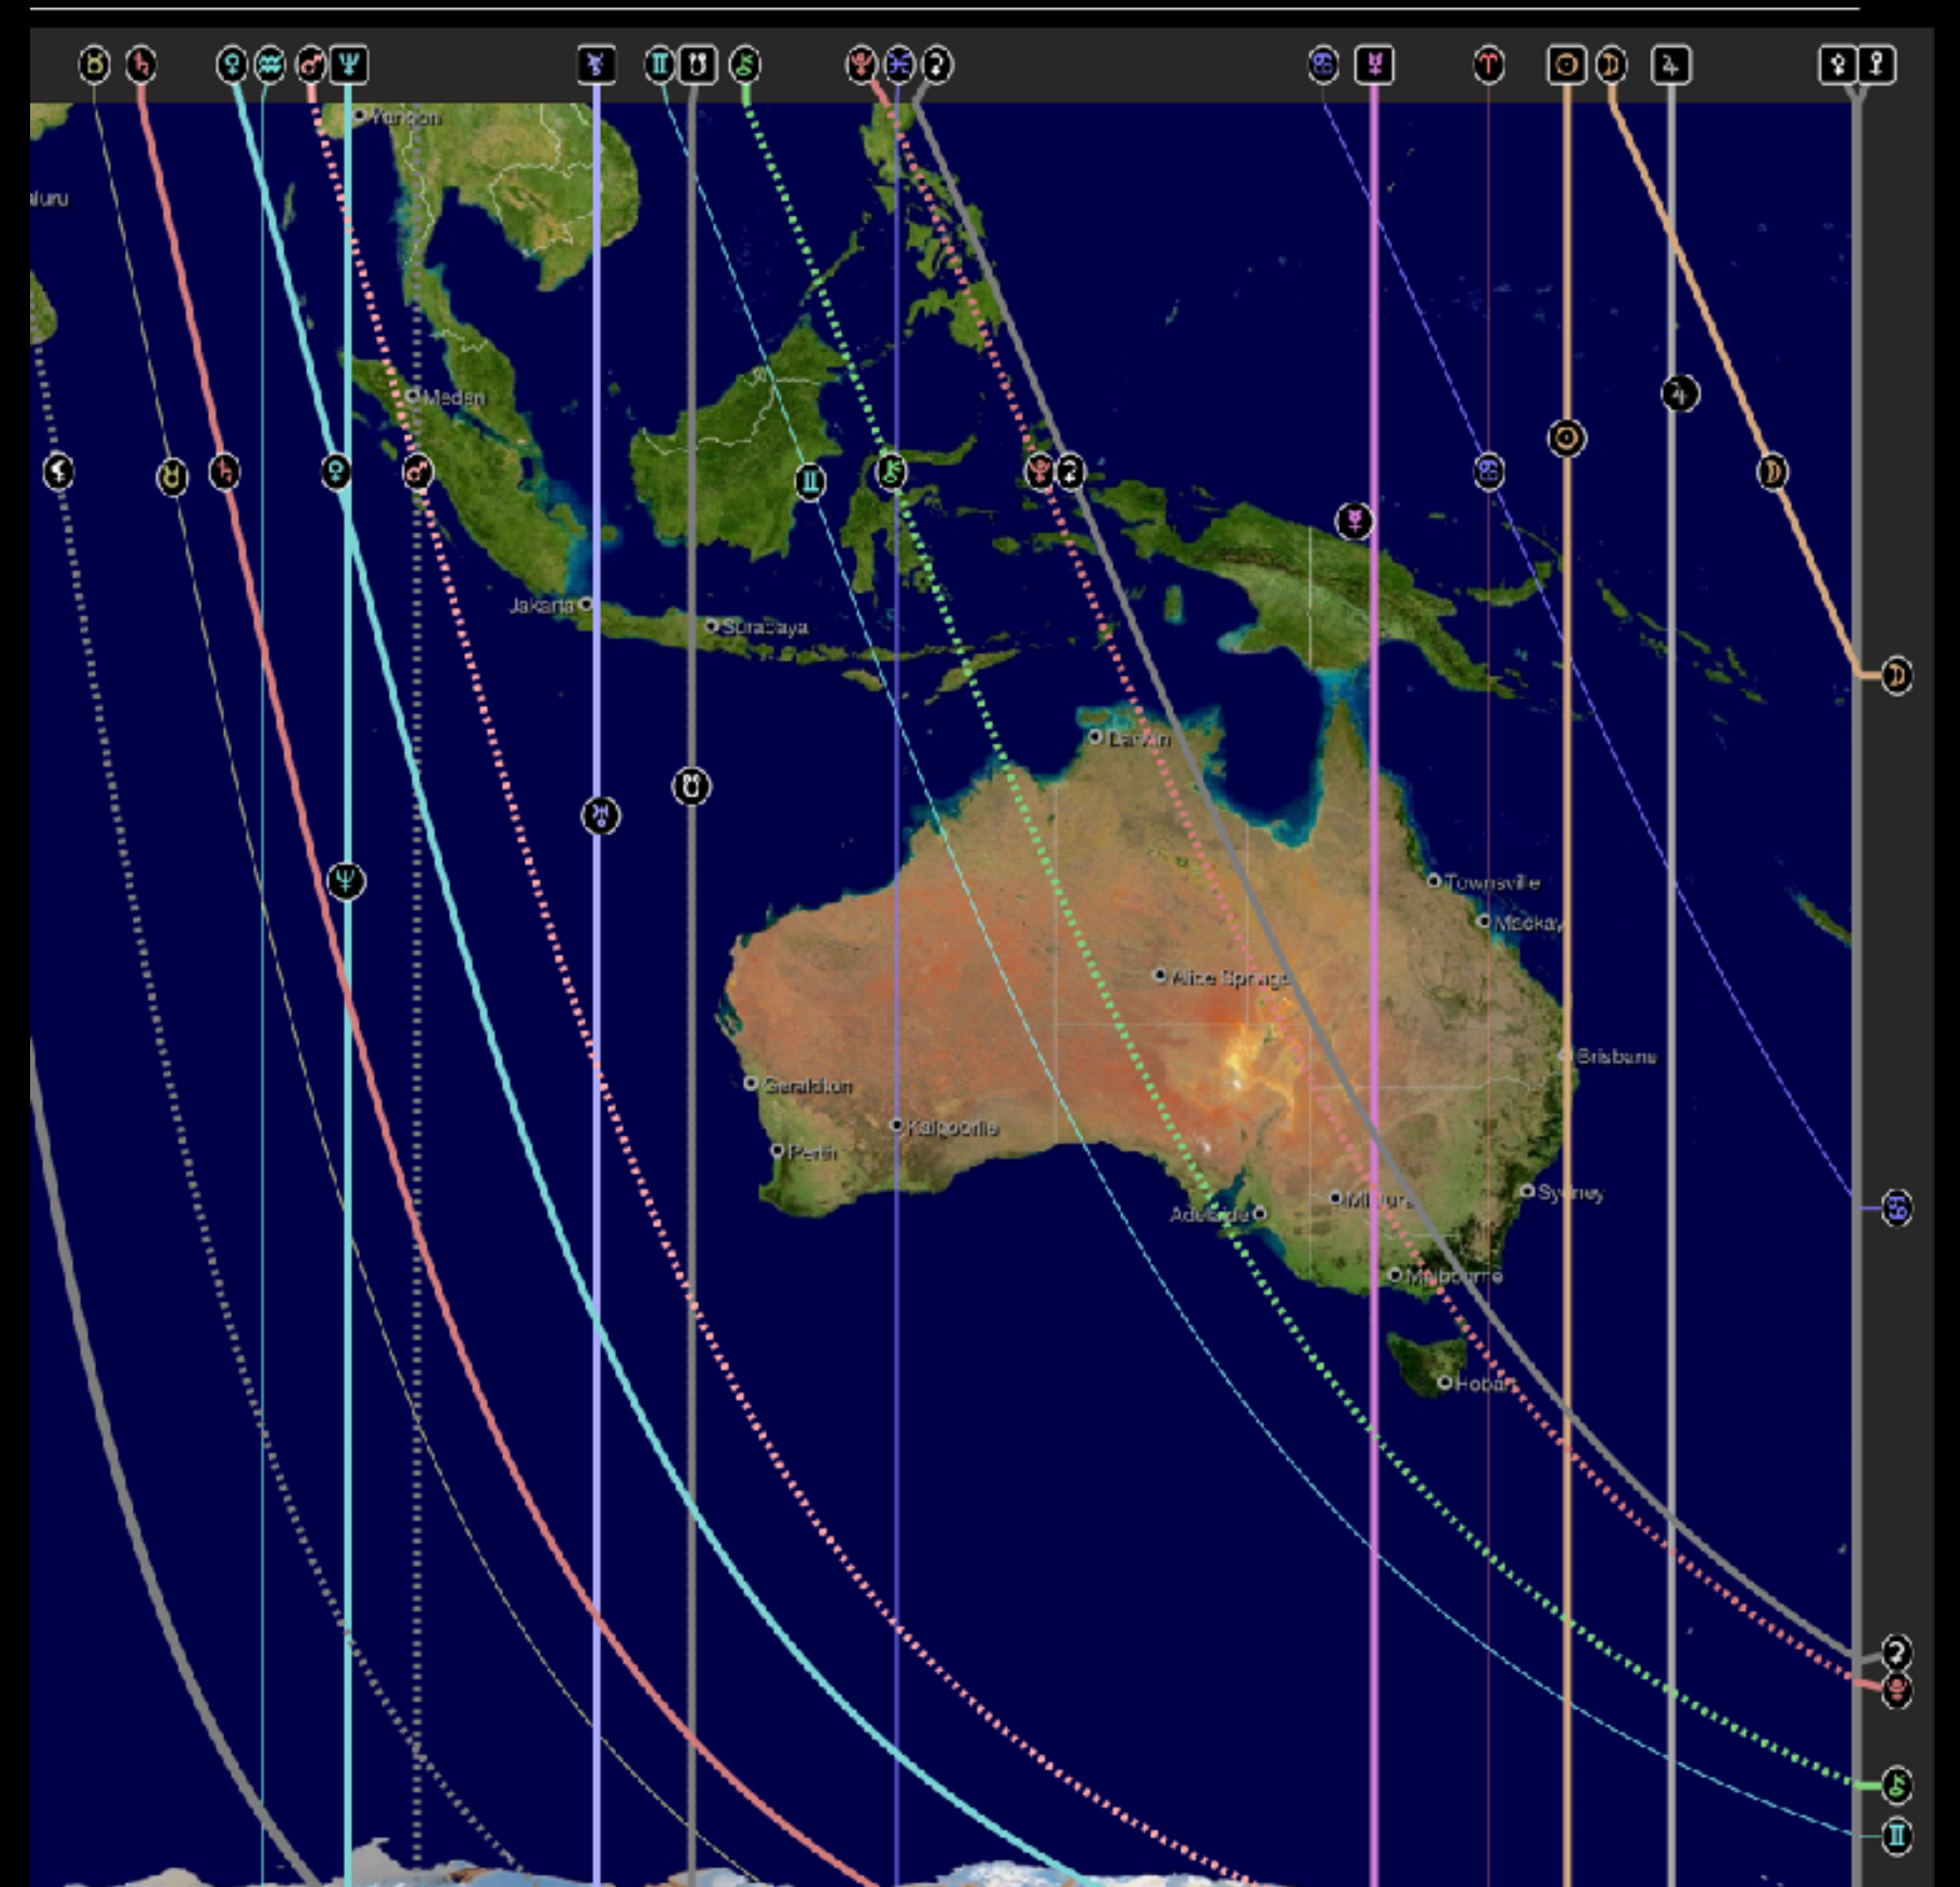

Natal A+C+G

Changing Jobs - next offer
Perth - Nodal axis and Venus
Perth = Taurus ASC with AQ MC