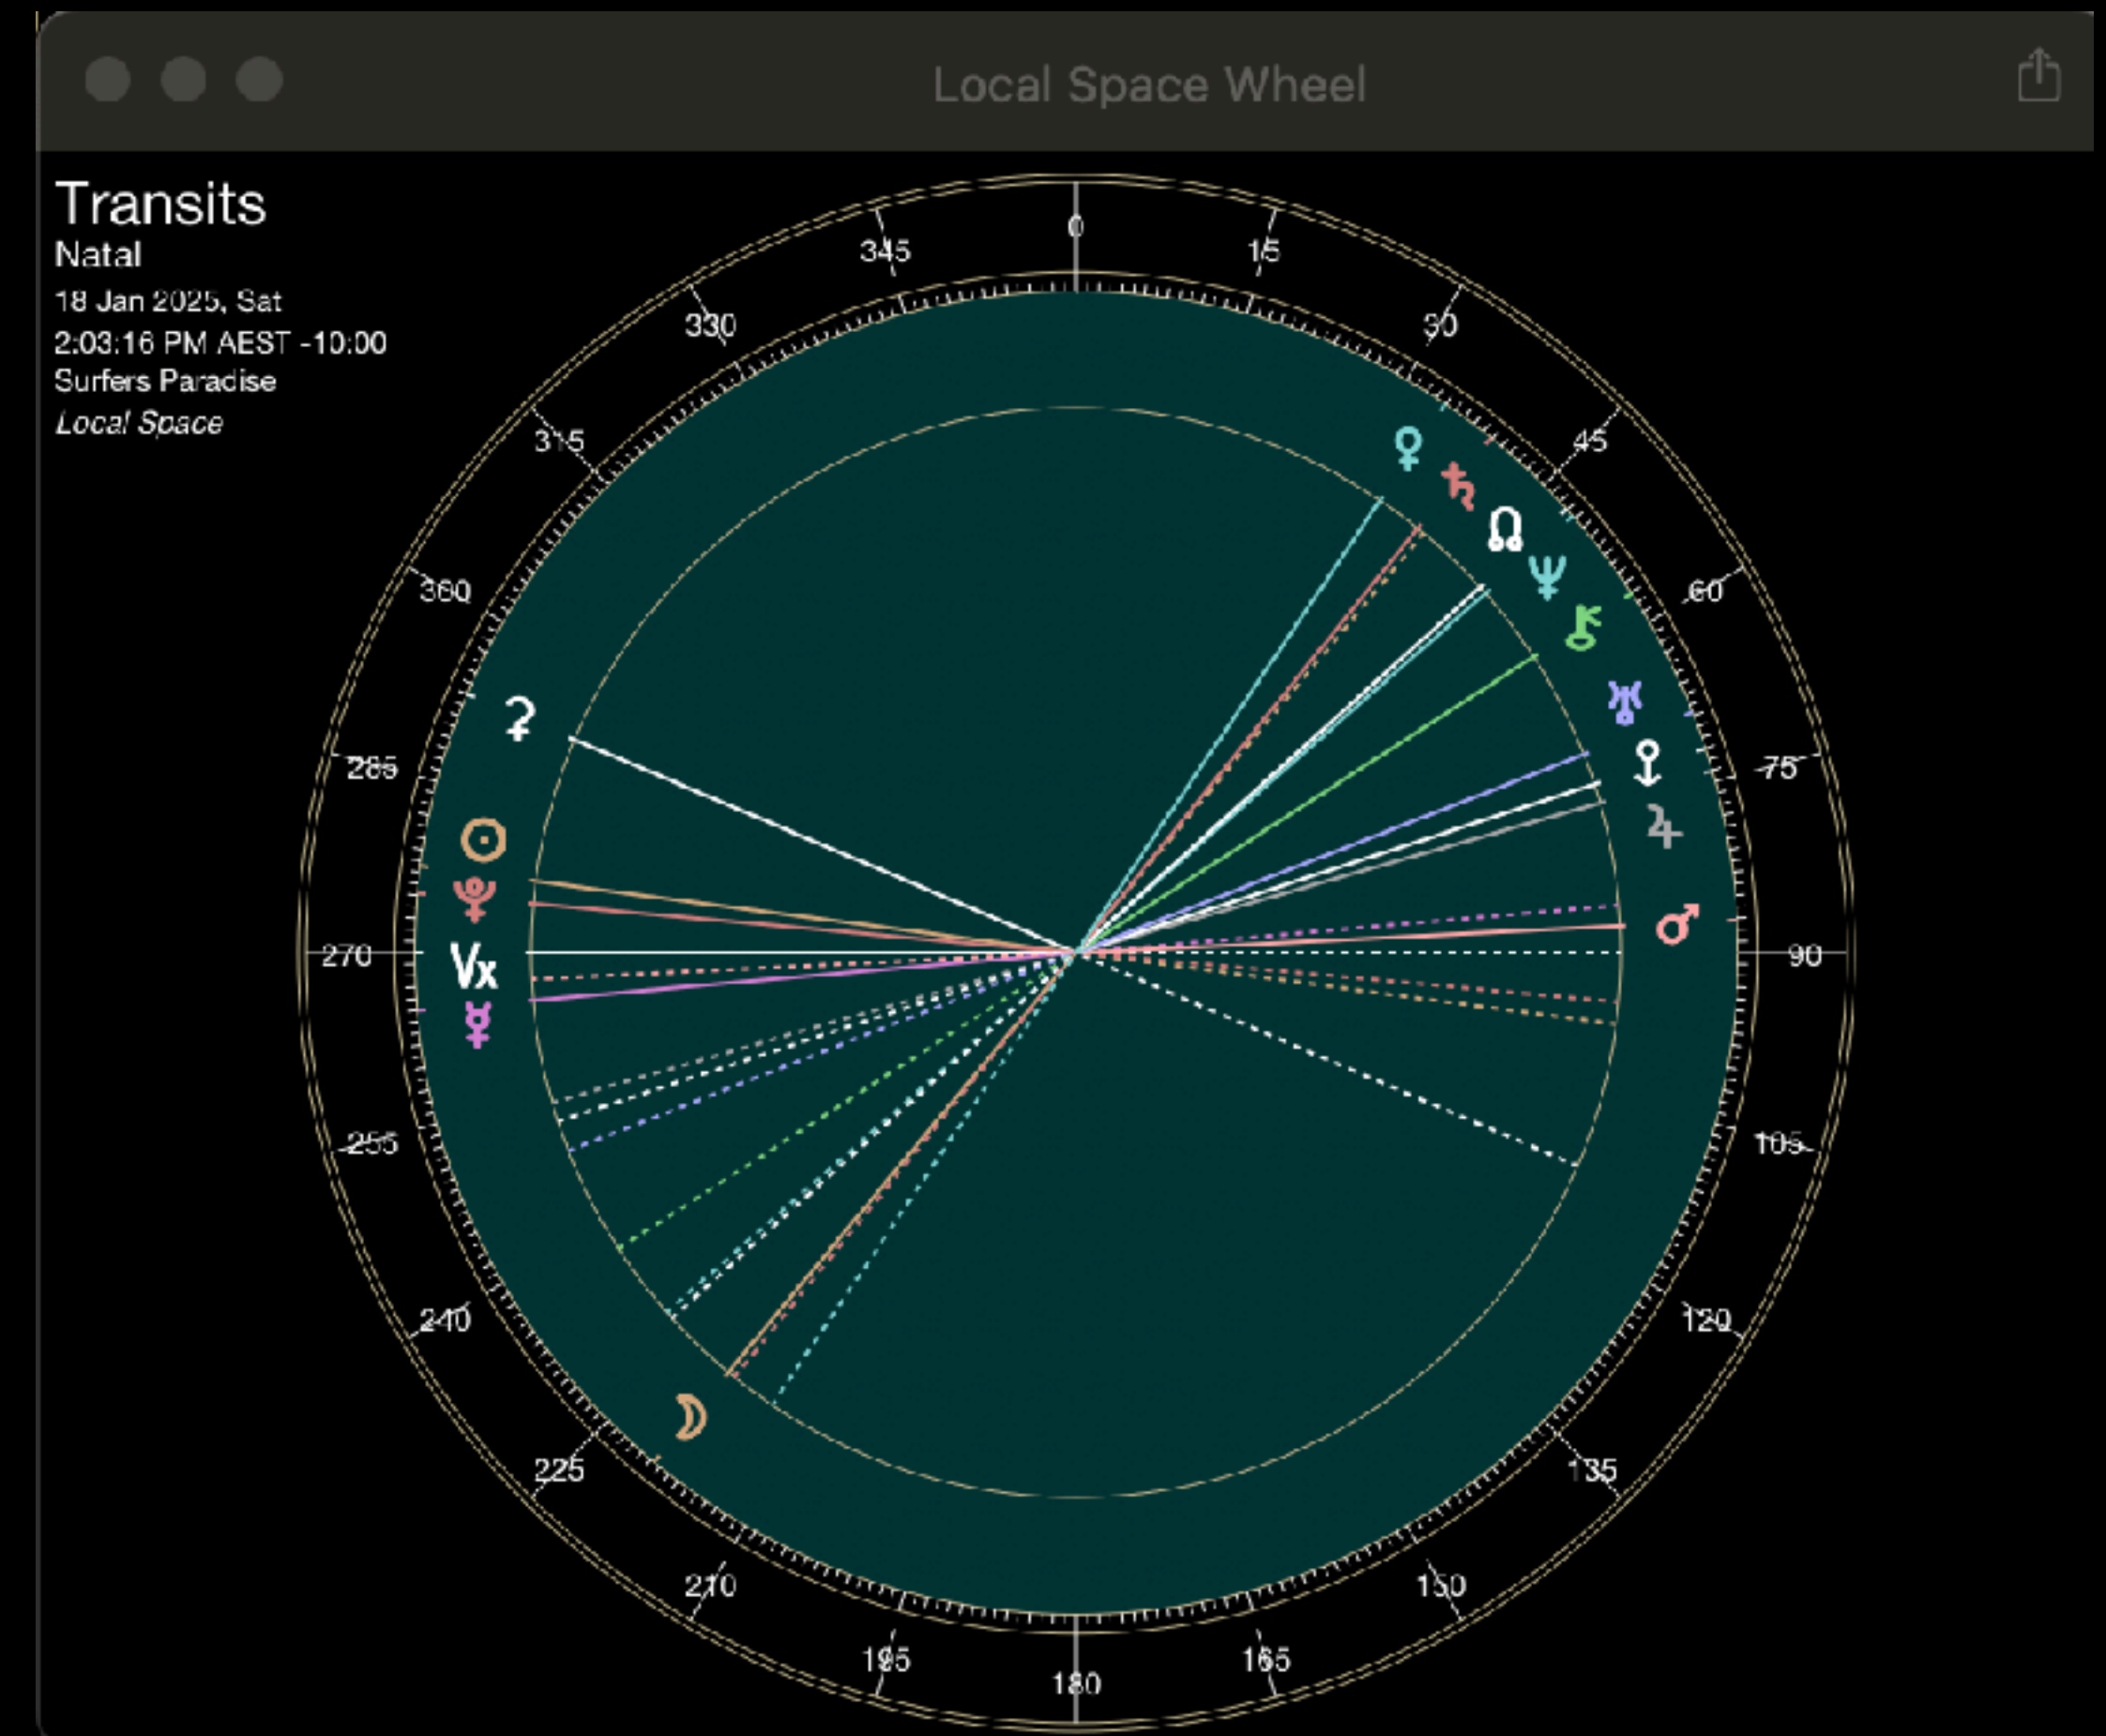

# Astro Charts and Local Space Maps

## Compass Astrology

Measured clockwise from North

# Local Space Lines

Local Space Lines show the direction of a celestial object from the observer,  
Shown as the angular distance from the north or south point of the horizon to the point at which a vertical circle to the horizon.  
The horizontal angle or direction of a compass bearing.