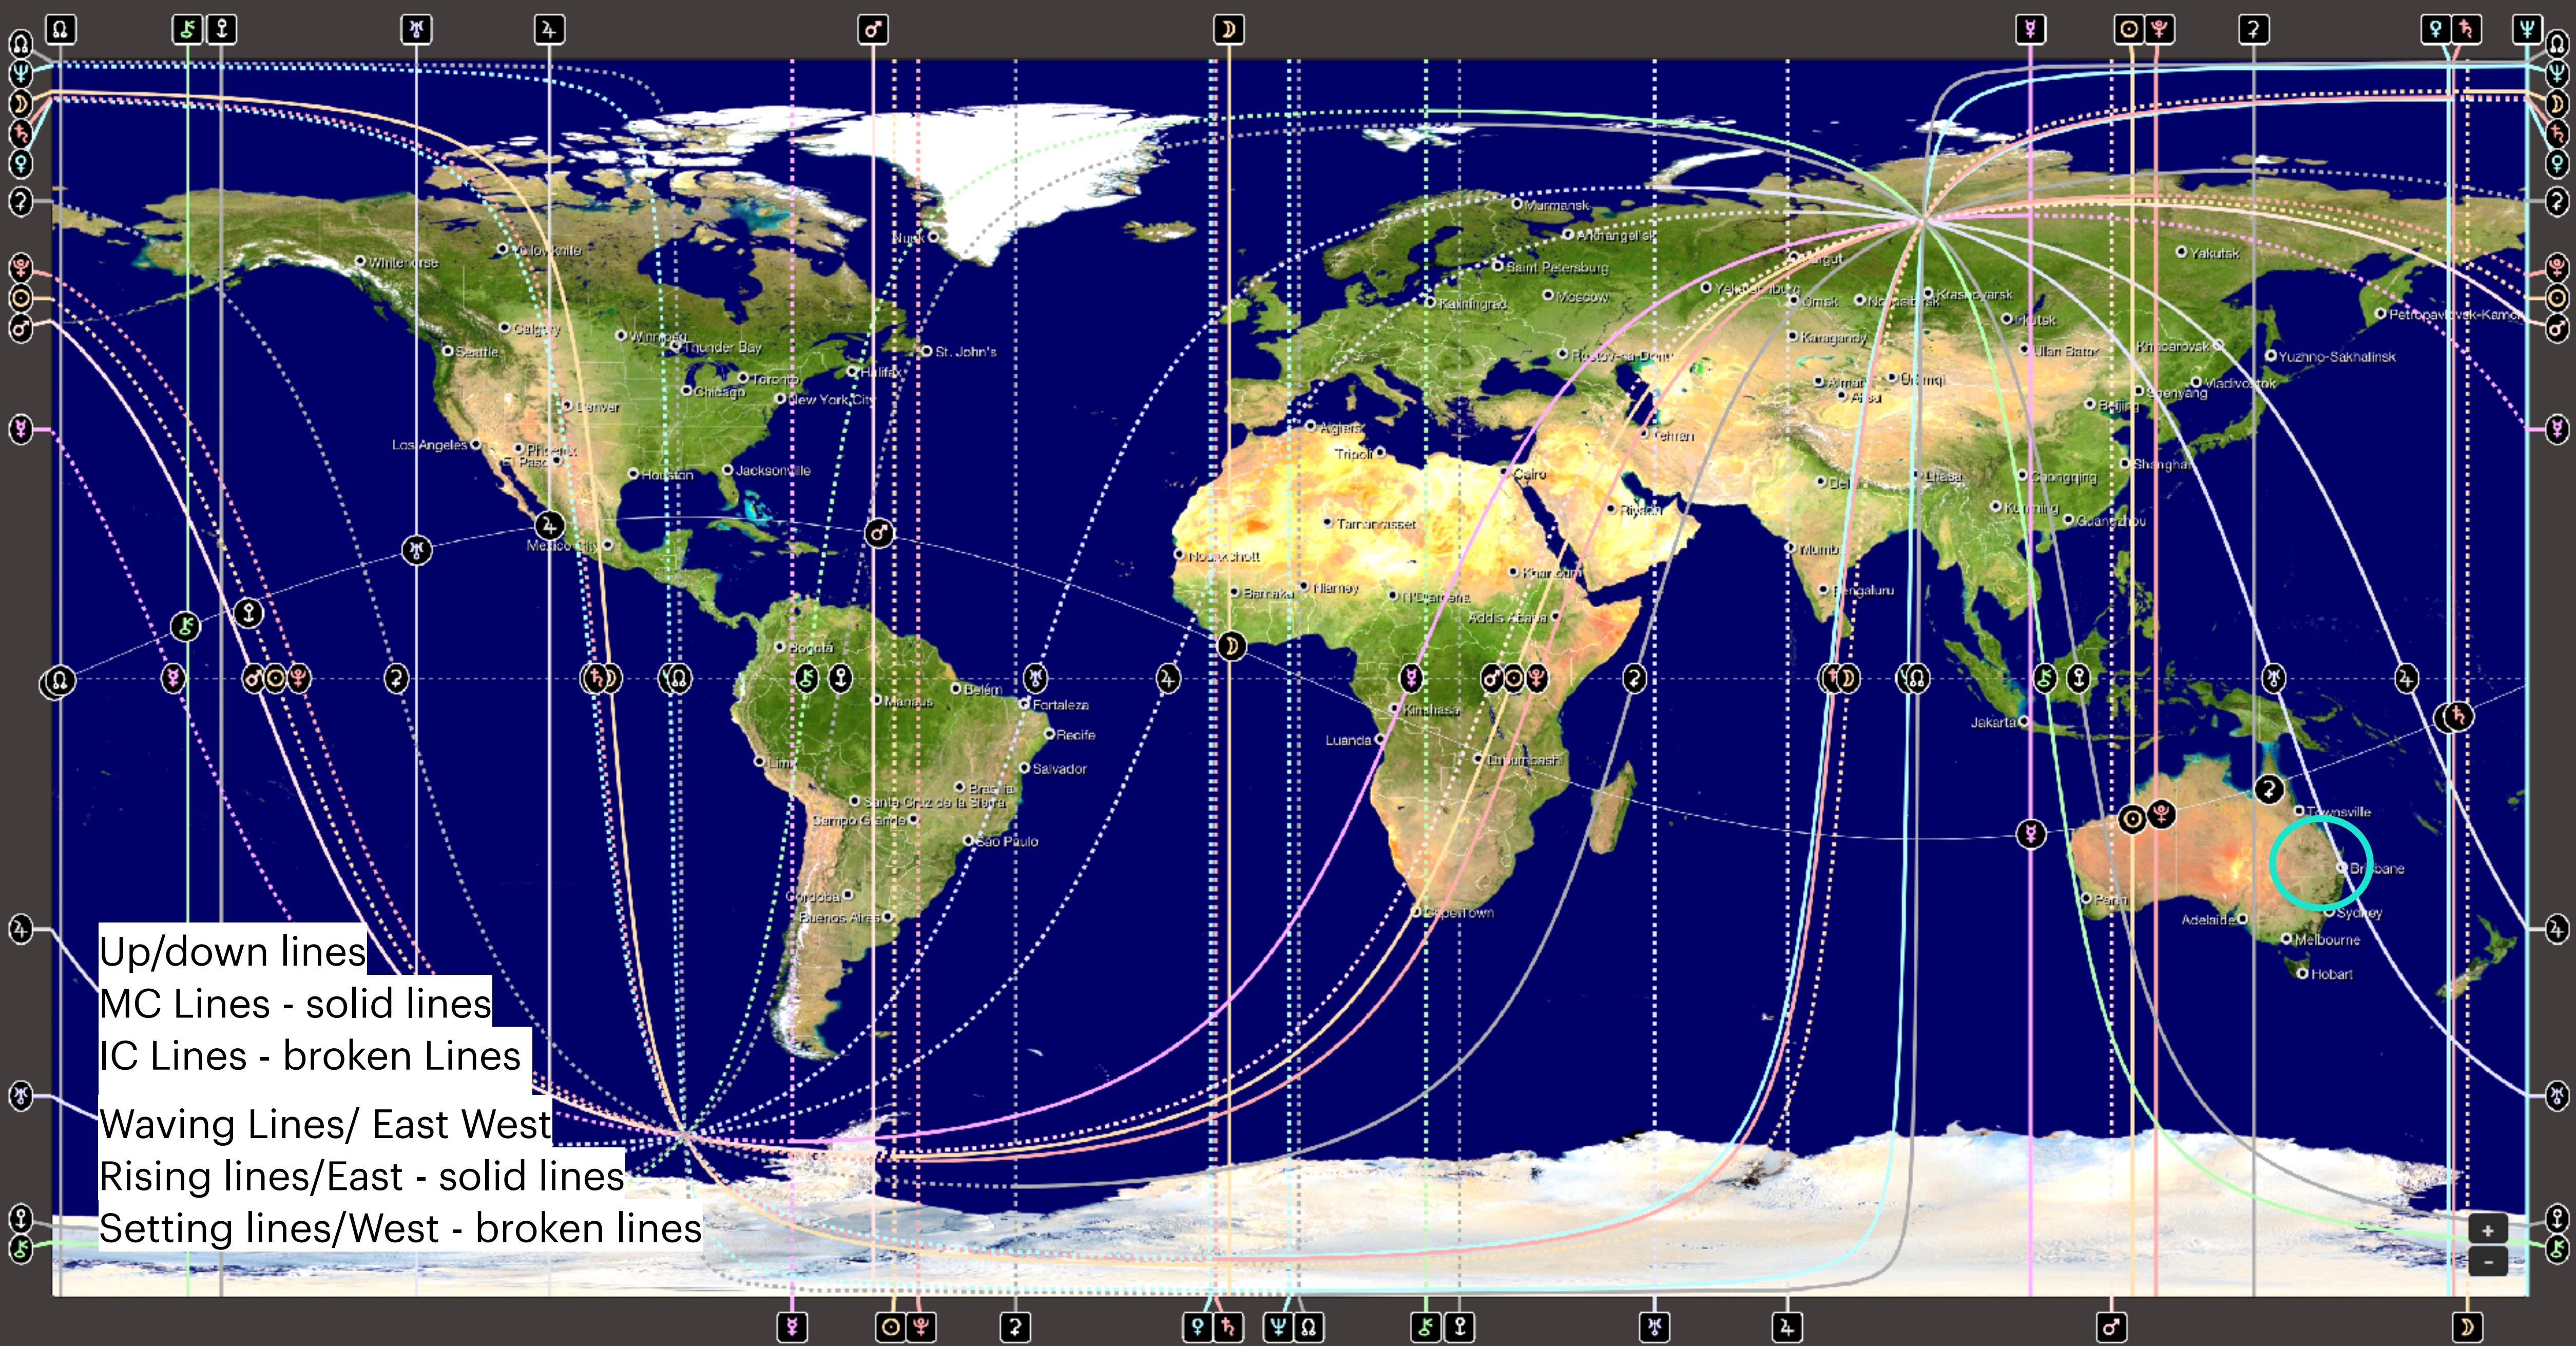

Up/down lines
MC Lines - solid lines
IC Lines - broken Lines
Waving Lines/ East West
Rising lines/East - solid lines
Setting lines/West - broken lines