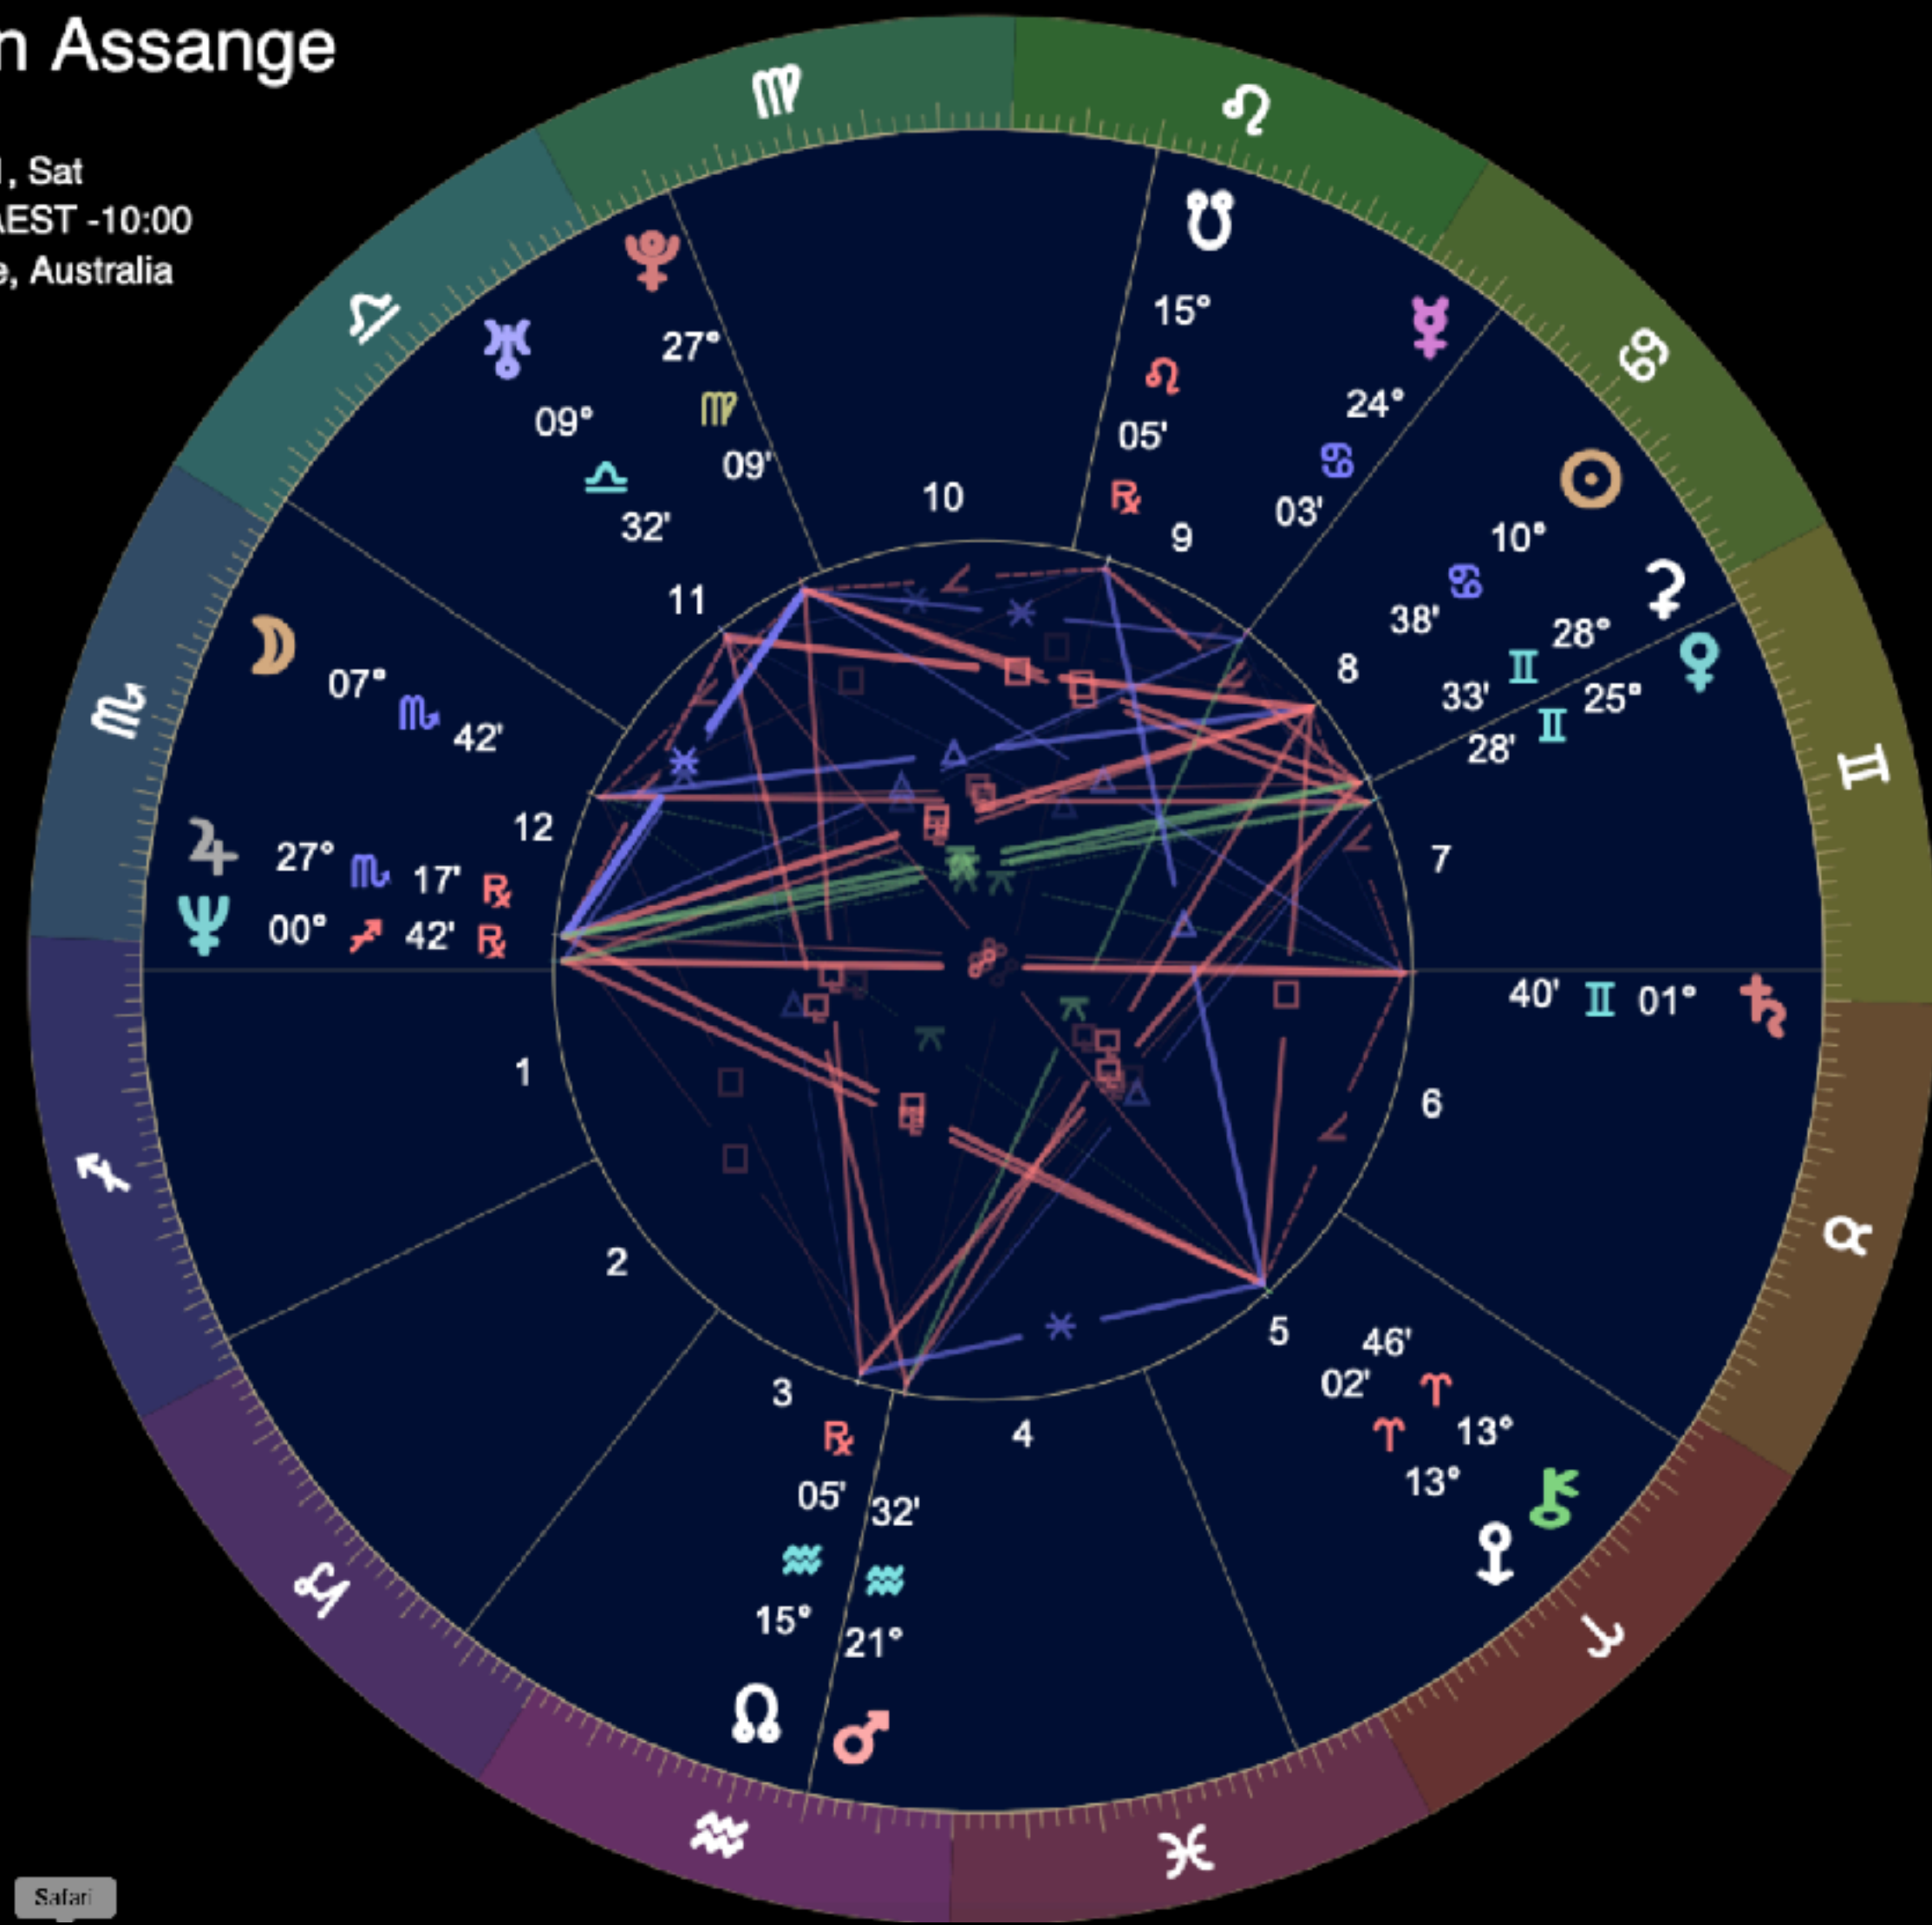

Julian Assange

Natal
3 Jul 1971, Sat
3:00 pm AEST -10:00
Townsville, Australia
Tropical
Porphyry

Sun in Cancer 8th, trine Moon 12th
ruled by Moon Scorpio 12th
Sun square Uranus, sq Chiron/Eris 11th/5th
135° square to Neptune /Jupiter 12th

ASC Sagittarius
- ruled by Jupiter in Scorpio,
conjunct Neptune,
opposite Saturn 7th 60° Pluto

Moon Scorpio in 12th,
ruled by Mars at IC in Aquarius

Mars stationing rx

Focus on profiling Julian's Venus
7th/8th cusp
Gemini Venus conditions?
Square Pluto
135° to Moon
150° to Neptune /Jupiter
trine Mars IC

Look at Terms, essential dignities etc

Time of birth often contested AstroMaps can help rectify and confirm