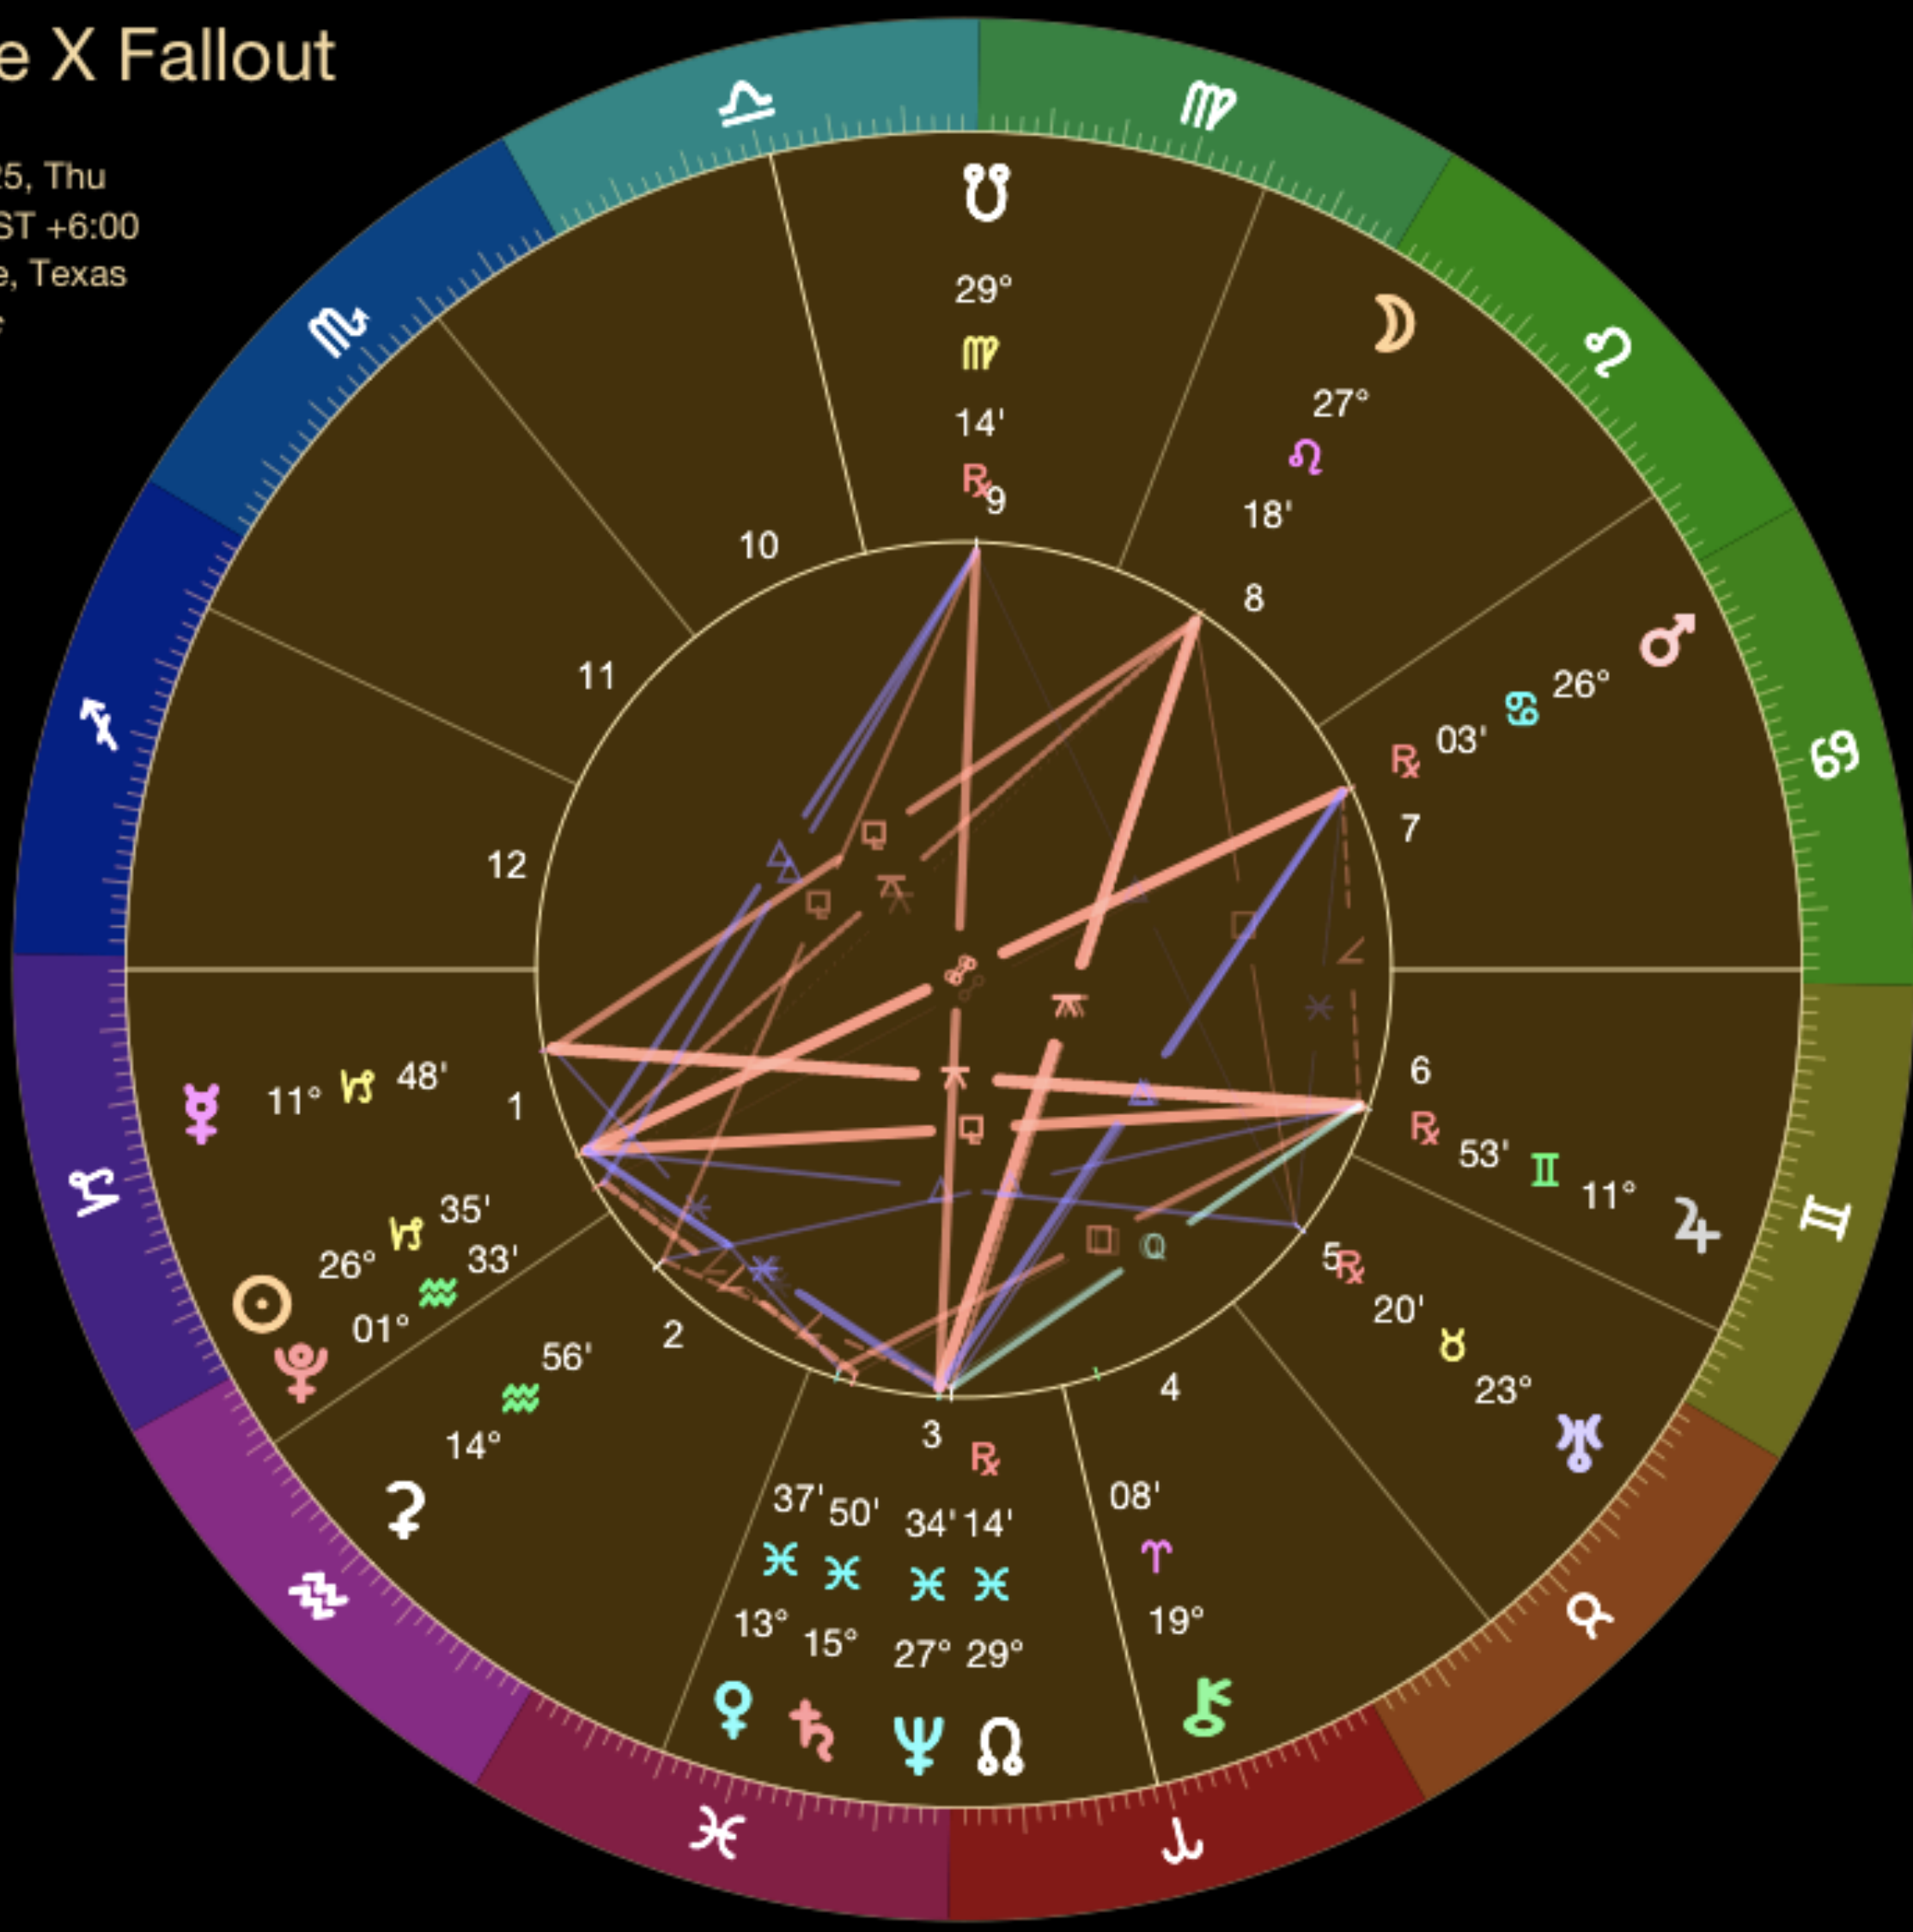

Space X Fallout

Natal
16 Jan 2025, Thu
5:38 am CST +6:00
Brownsville, Texas
Geocentric
Tropical
Porphyry

Mars OOB, rx, Cancer/Sun opposition