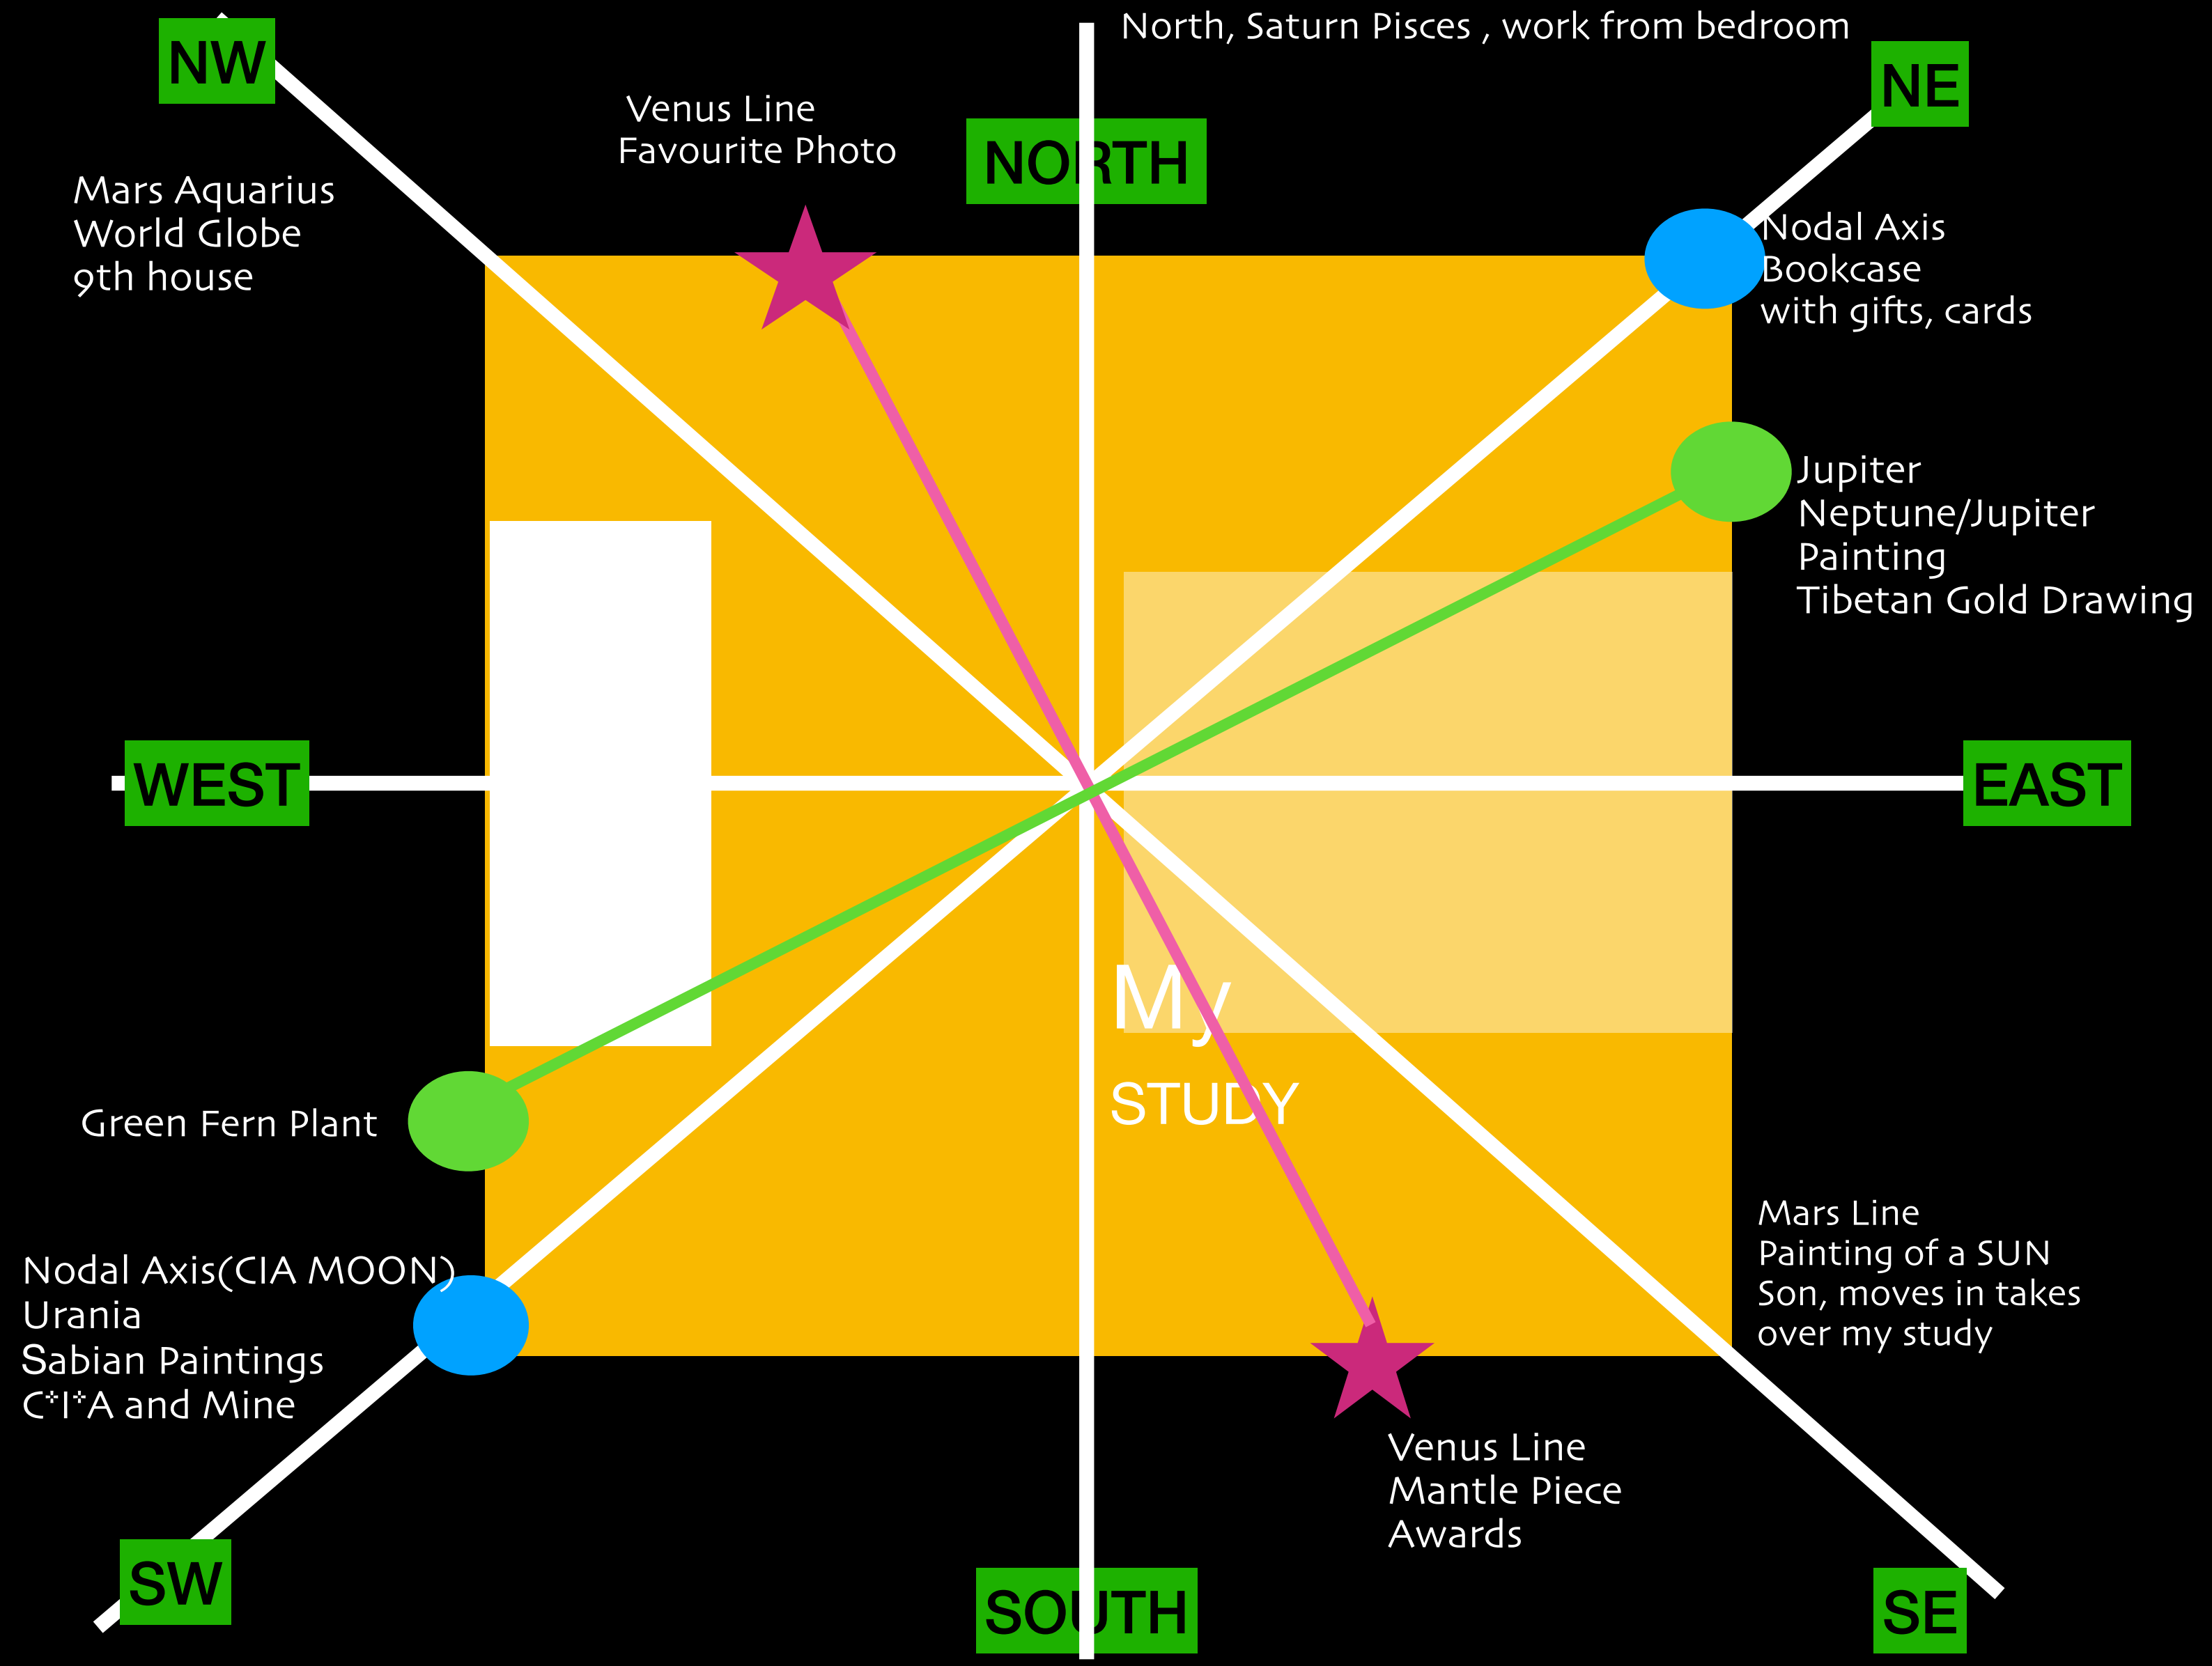

# Julija

Solar Return

12 Mar 2024, Tue

12:50:33 pm AEDT -11:00

Melbourne, Australia

Geocentric

Tropical

Porphyry

Solar Return 2024 - Profected Year 60 - Ruler Jupiter (Sag Rising)  
Venus in Pisces 9th - Mutaula Reception

Sacred Zodiac  
Align with Solstice points

Southern Hemisphere

Sunset summer Solstice 30° South of West  
Sunrise winter Solstice 30° North of East