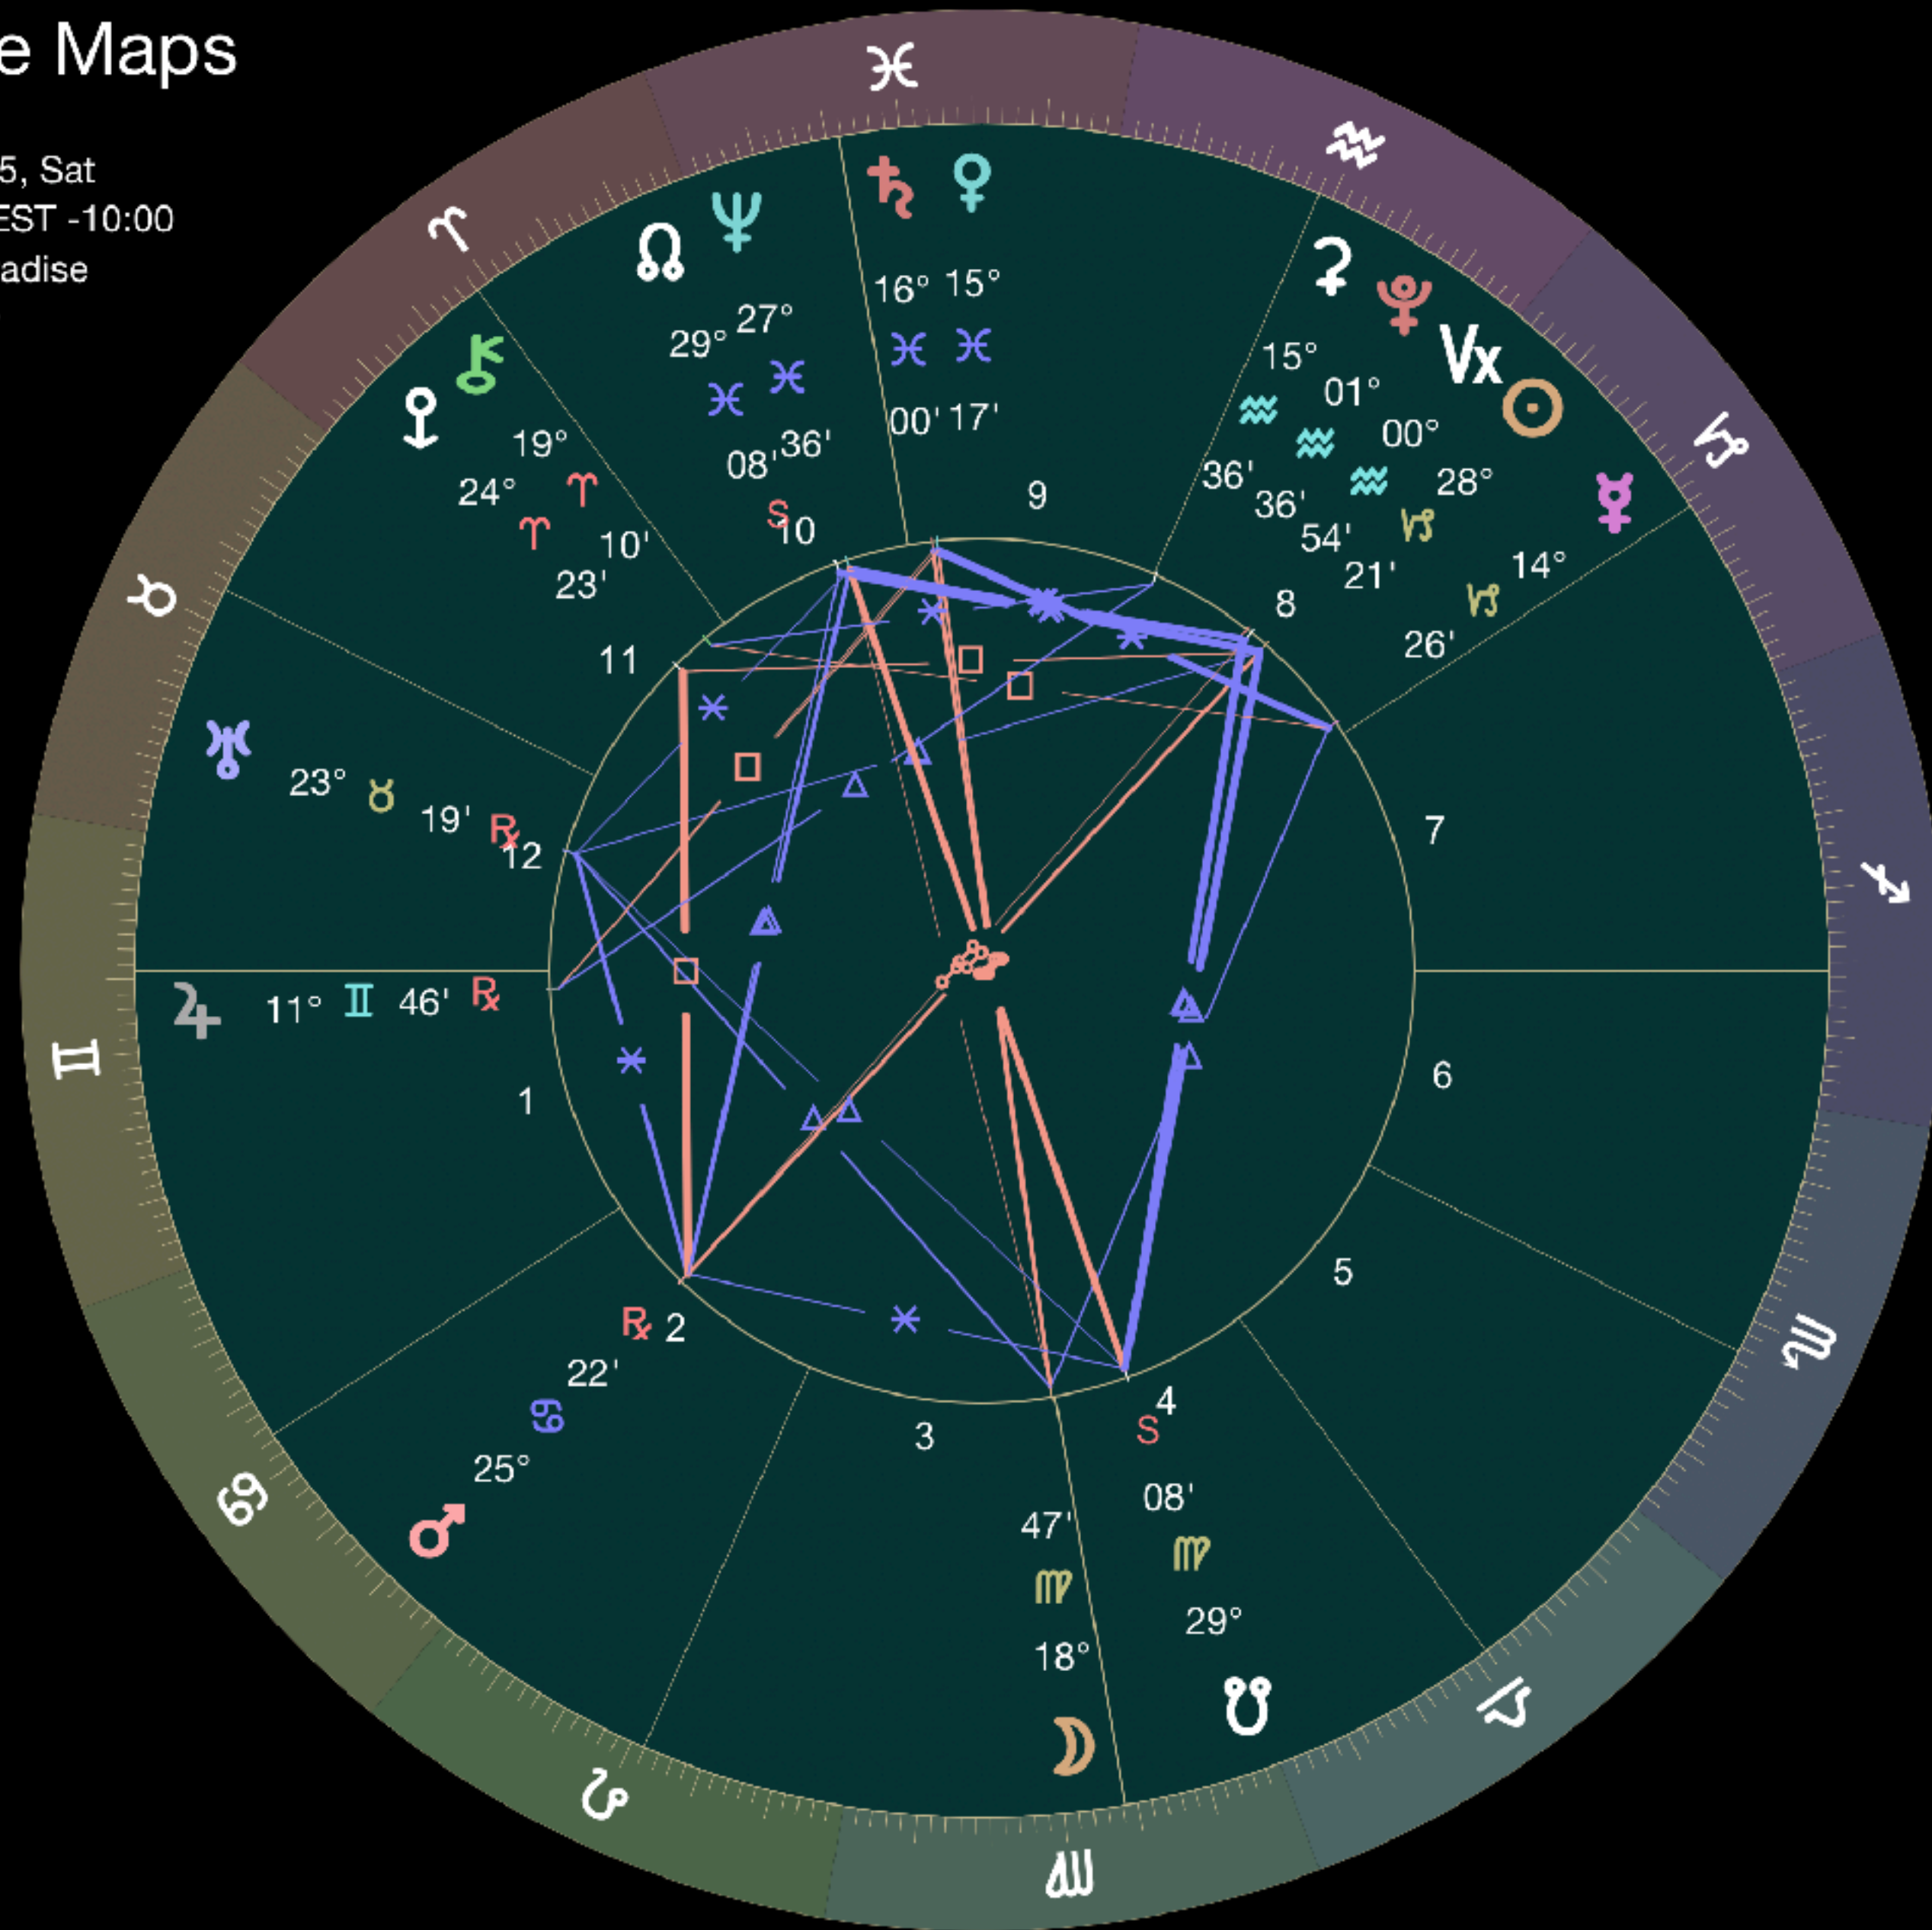

# Oracle Maps

Natal

18 Jan 2025, Sat

3:15 PM AEST -10:00

Surfers Paradise

Geocentric

Tropical

Porphyry