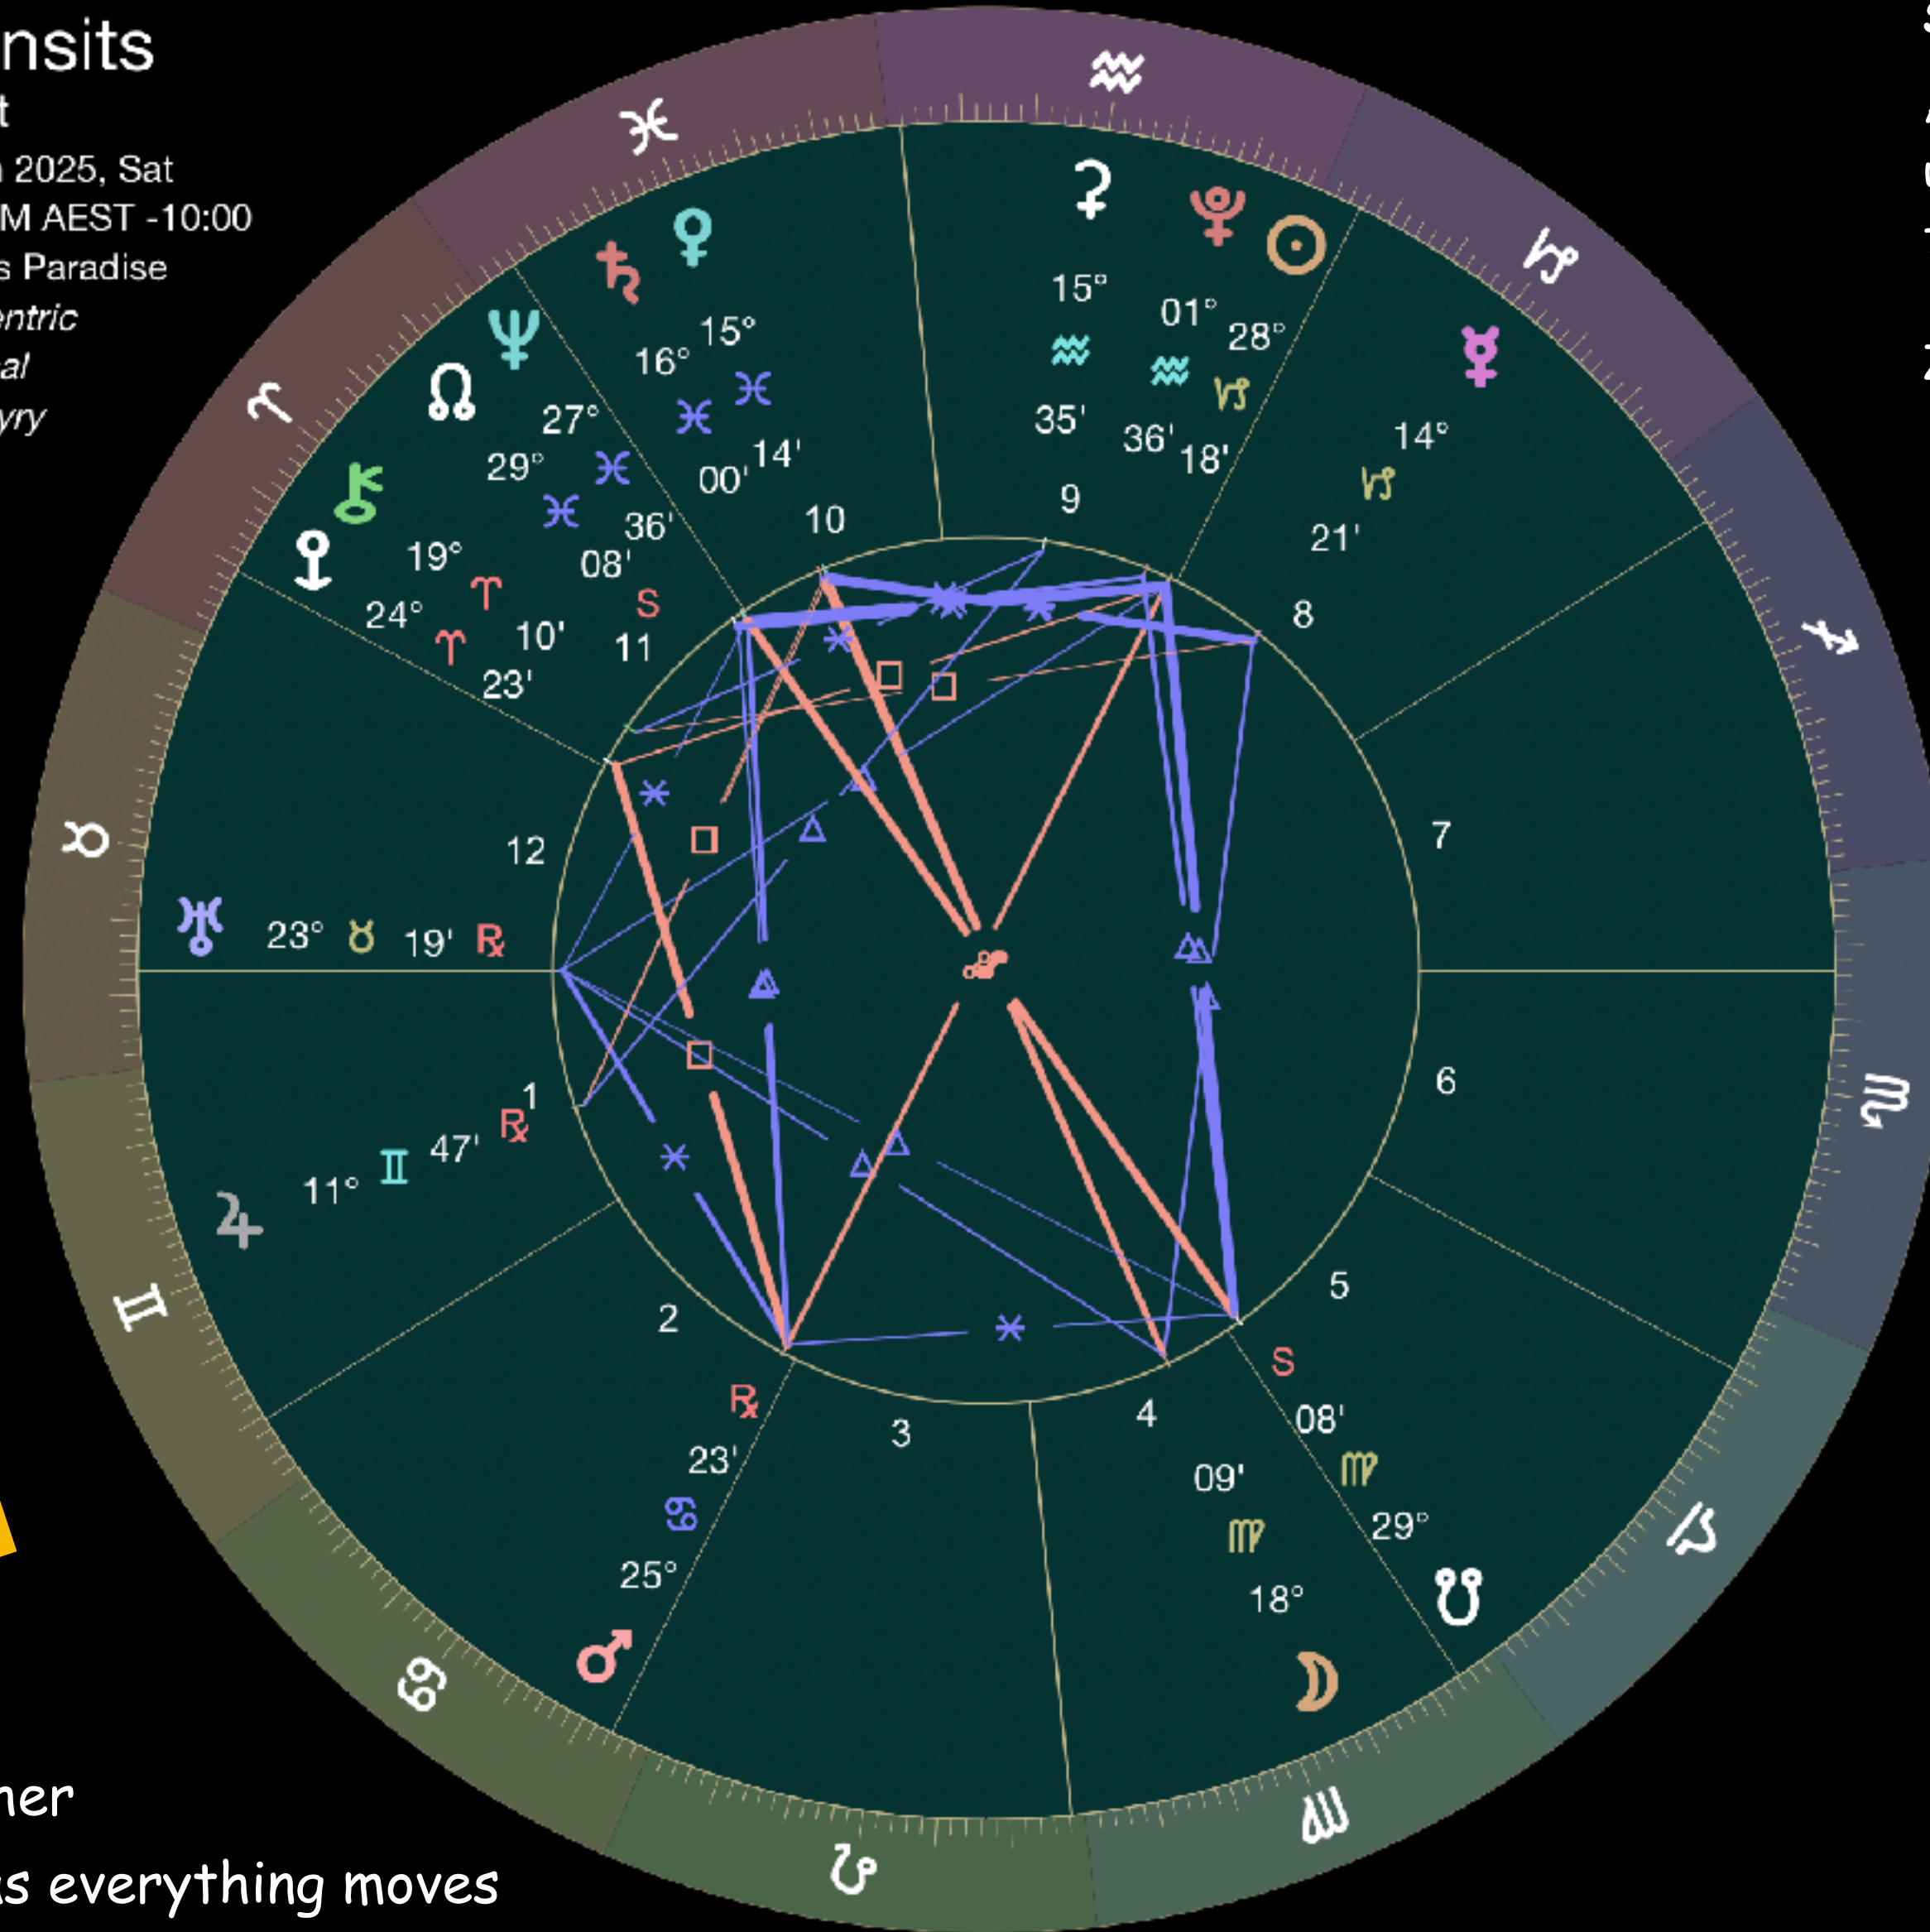

# Transits

Event  
18 Jan 2025, Sat  
2:00 PM AEST -10:00  
Surfers Paradise  
Geocentric  
Tropical  
Porphyry