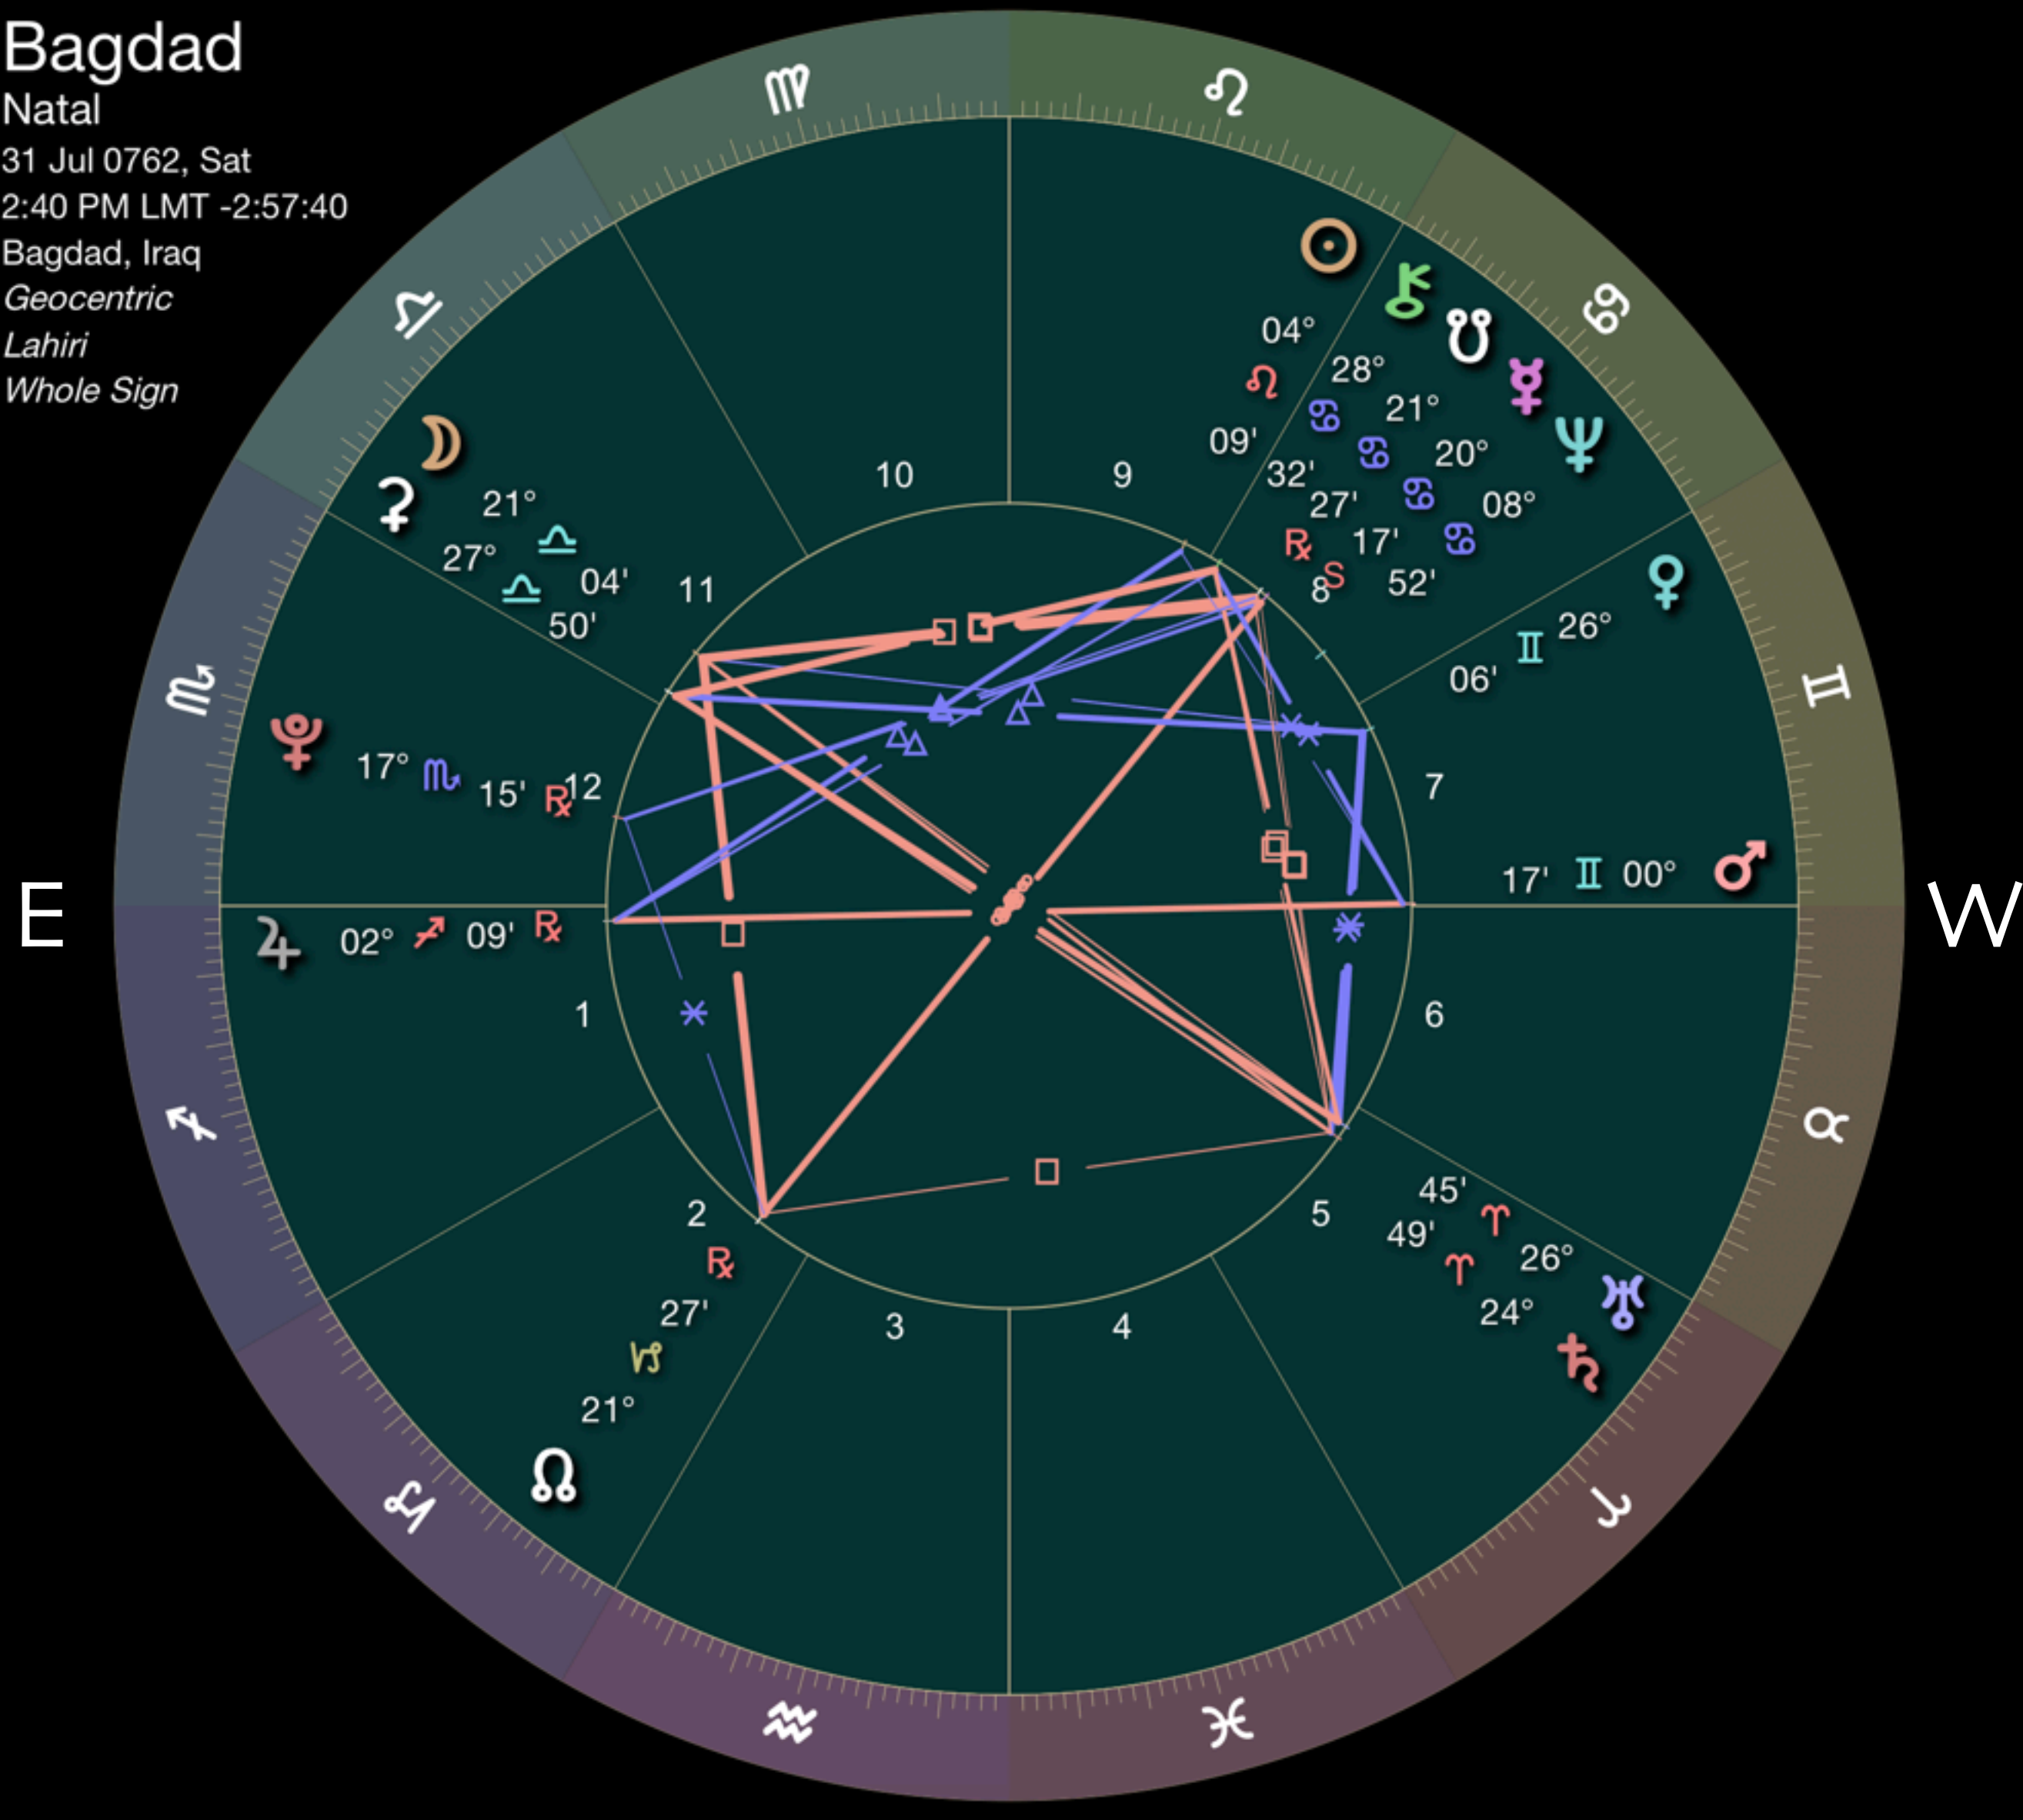

Bagdad

Natal
31 Jul 0762, Sat
2:40 PM LMT -2:57:40
Bagdad, Iraq
Geocentric
Lahiri
Whole Sign