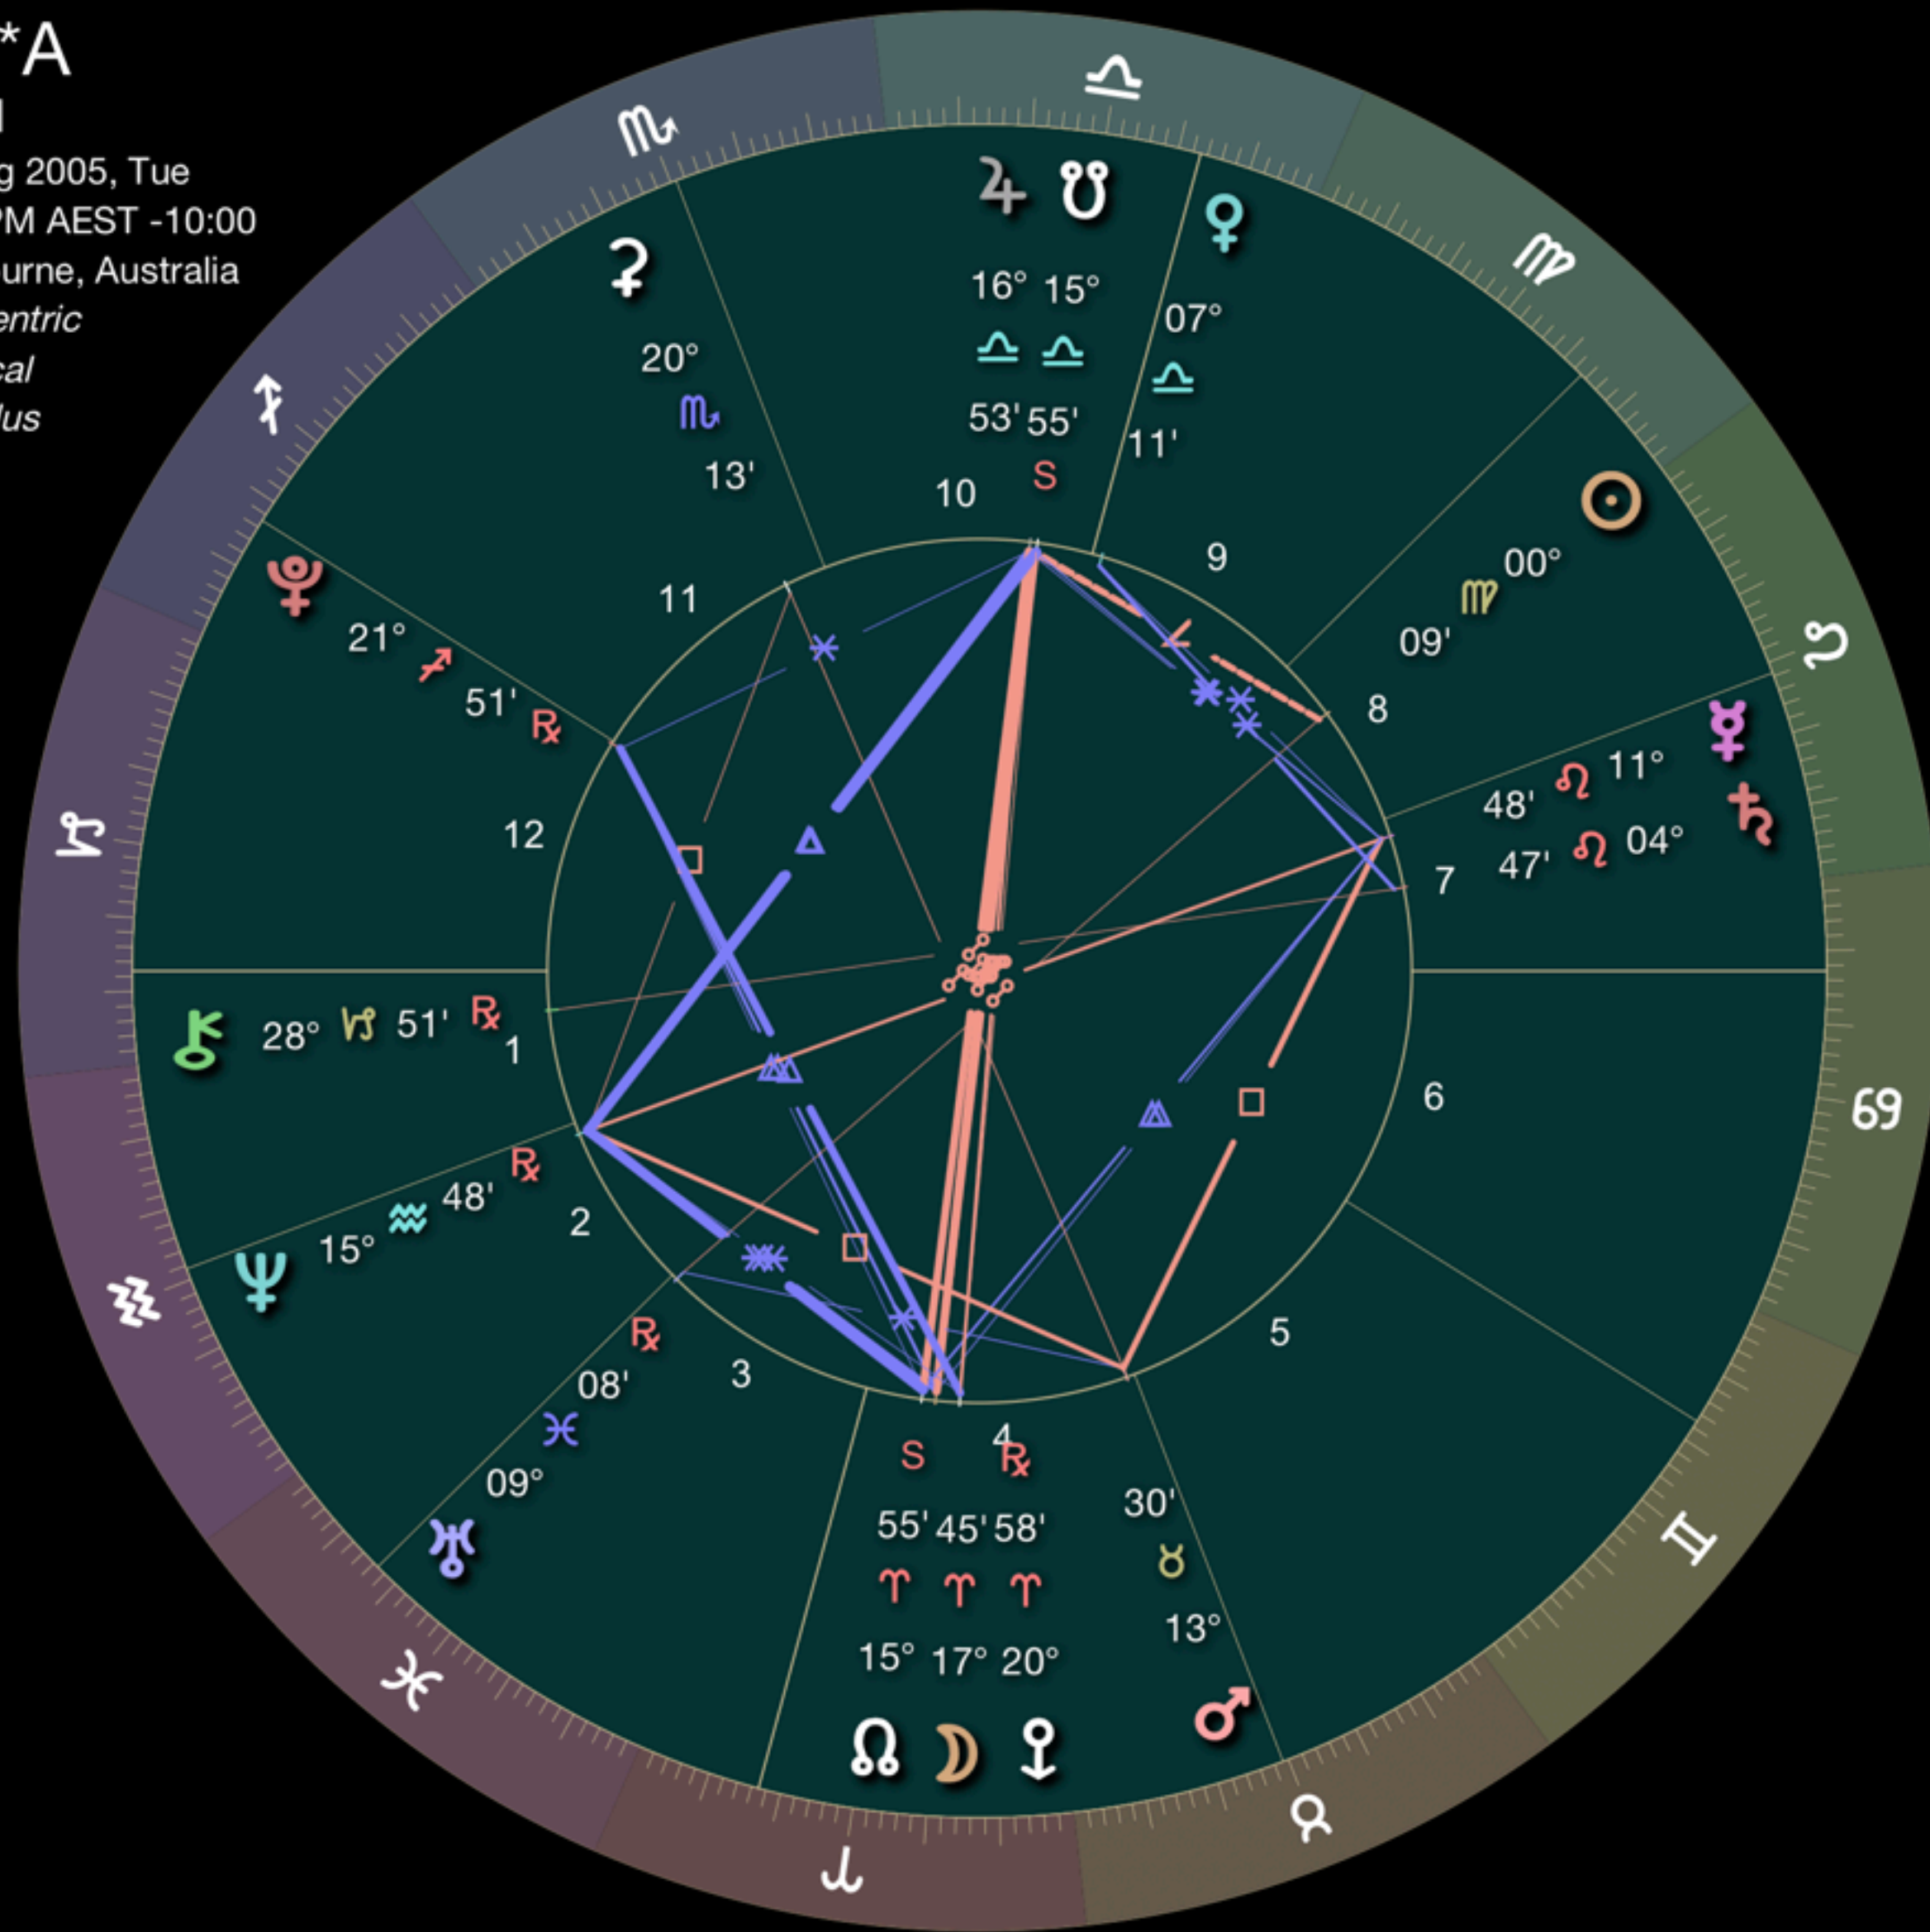

C*I*A New Orleans
GE = 29°52' Pisces, 29°55' Sag

C*I*A

Natal

23 Aug 2005, Tue

2:45 PM AEST -10:00

Melbourne, Australia

Geocentric

Tropical

Placidus