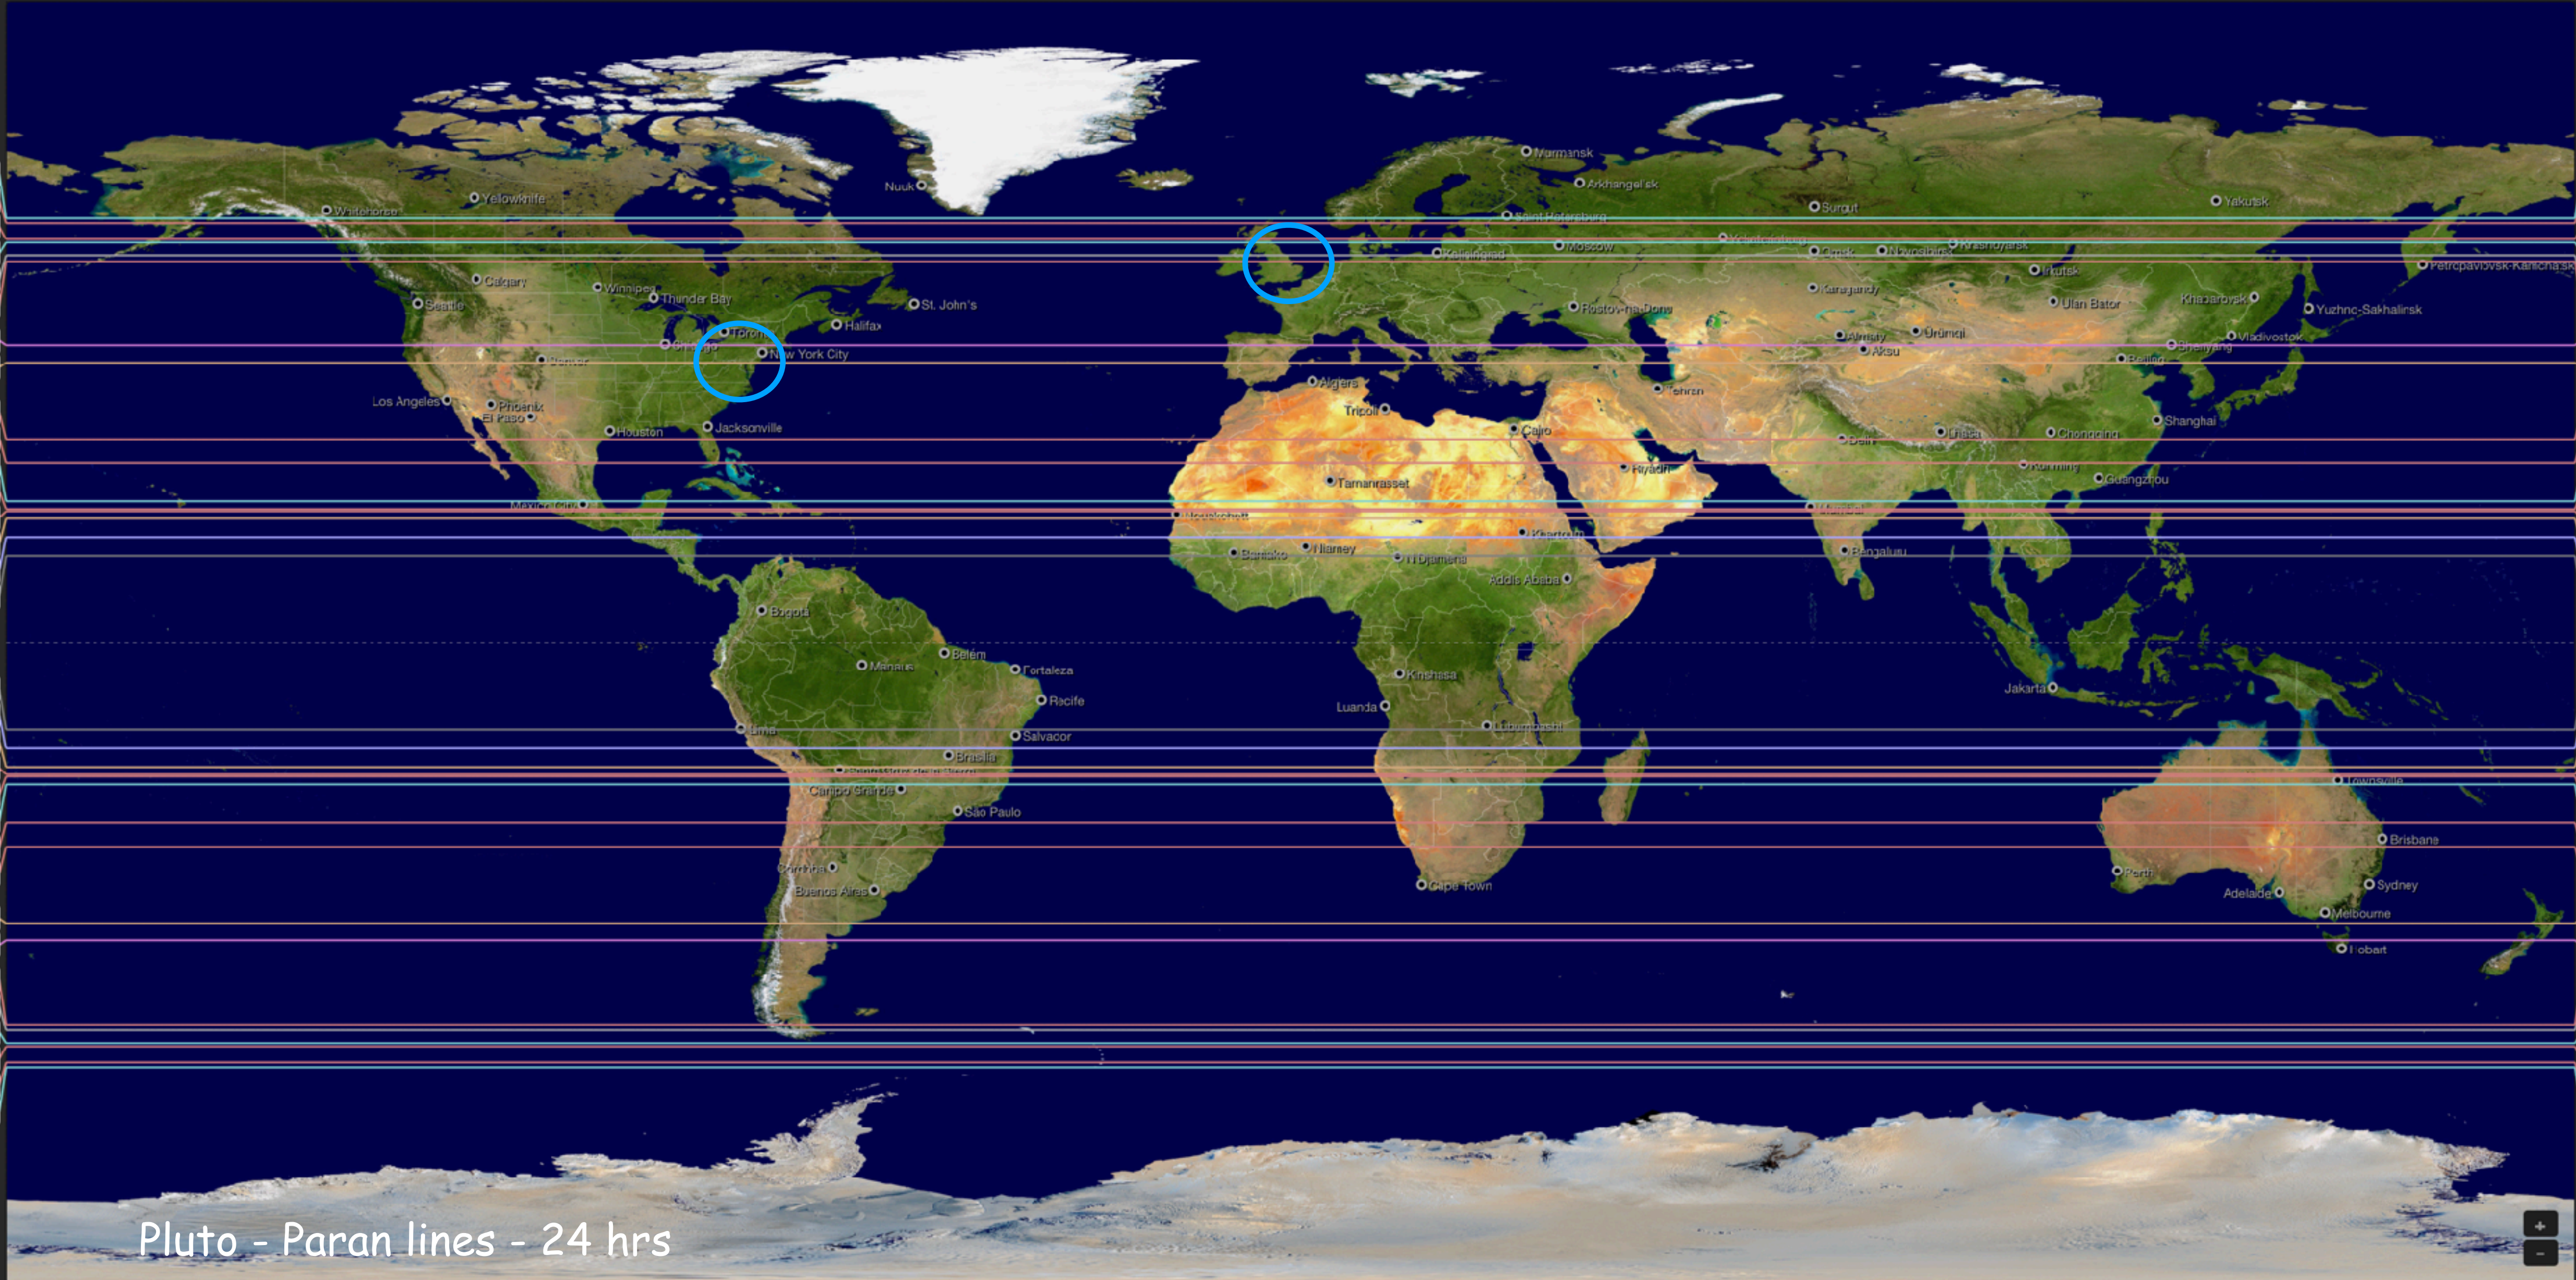

# Julian Assange

Male  
3 Jul 1971, Sat  
12:59:59 am EDT +4:00  
Washington, DC  
Geocentric  
Tropical  
Porphyry

ASC° square  
USA Sun

Mercury /Pluto angular paran

Mercury same as USA Mercury

Pluto - Paran lines - 24 hrs