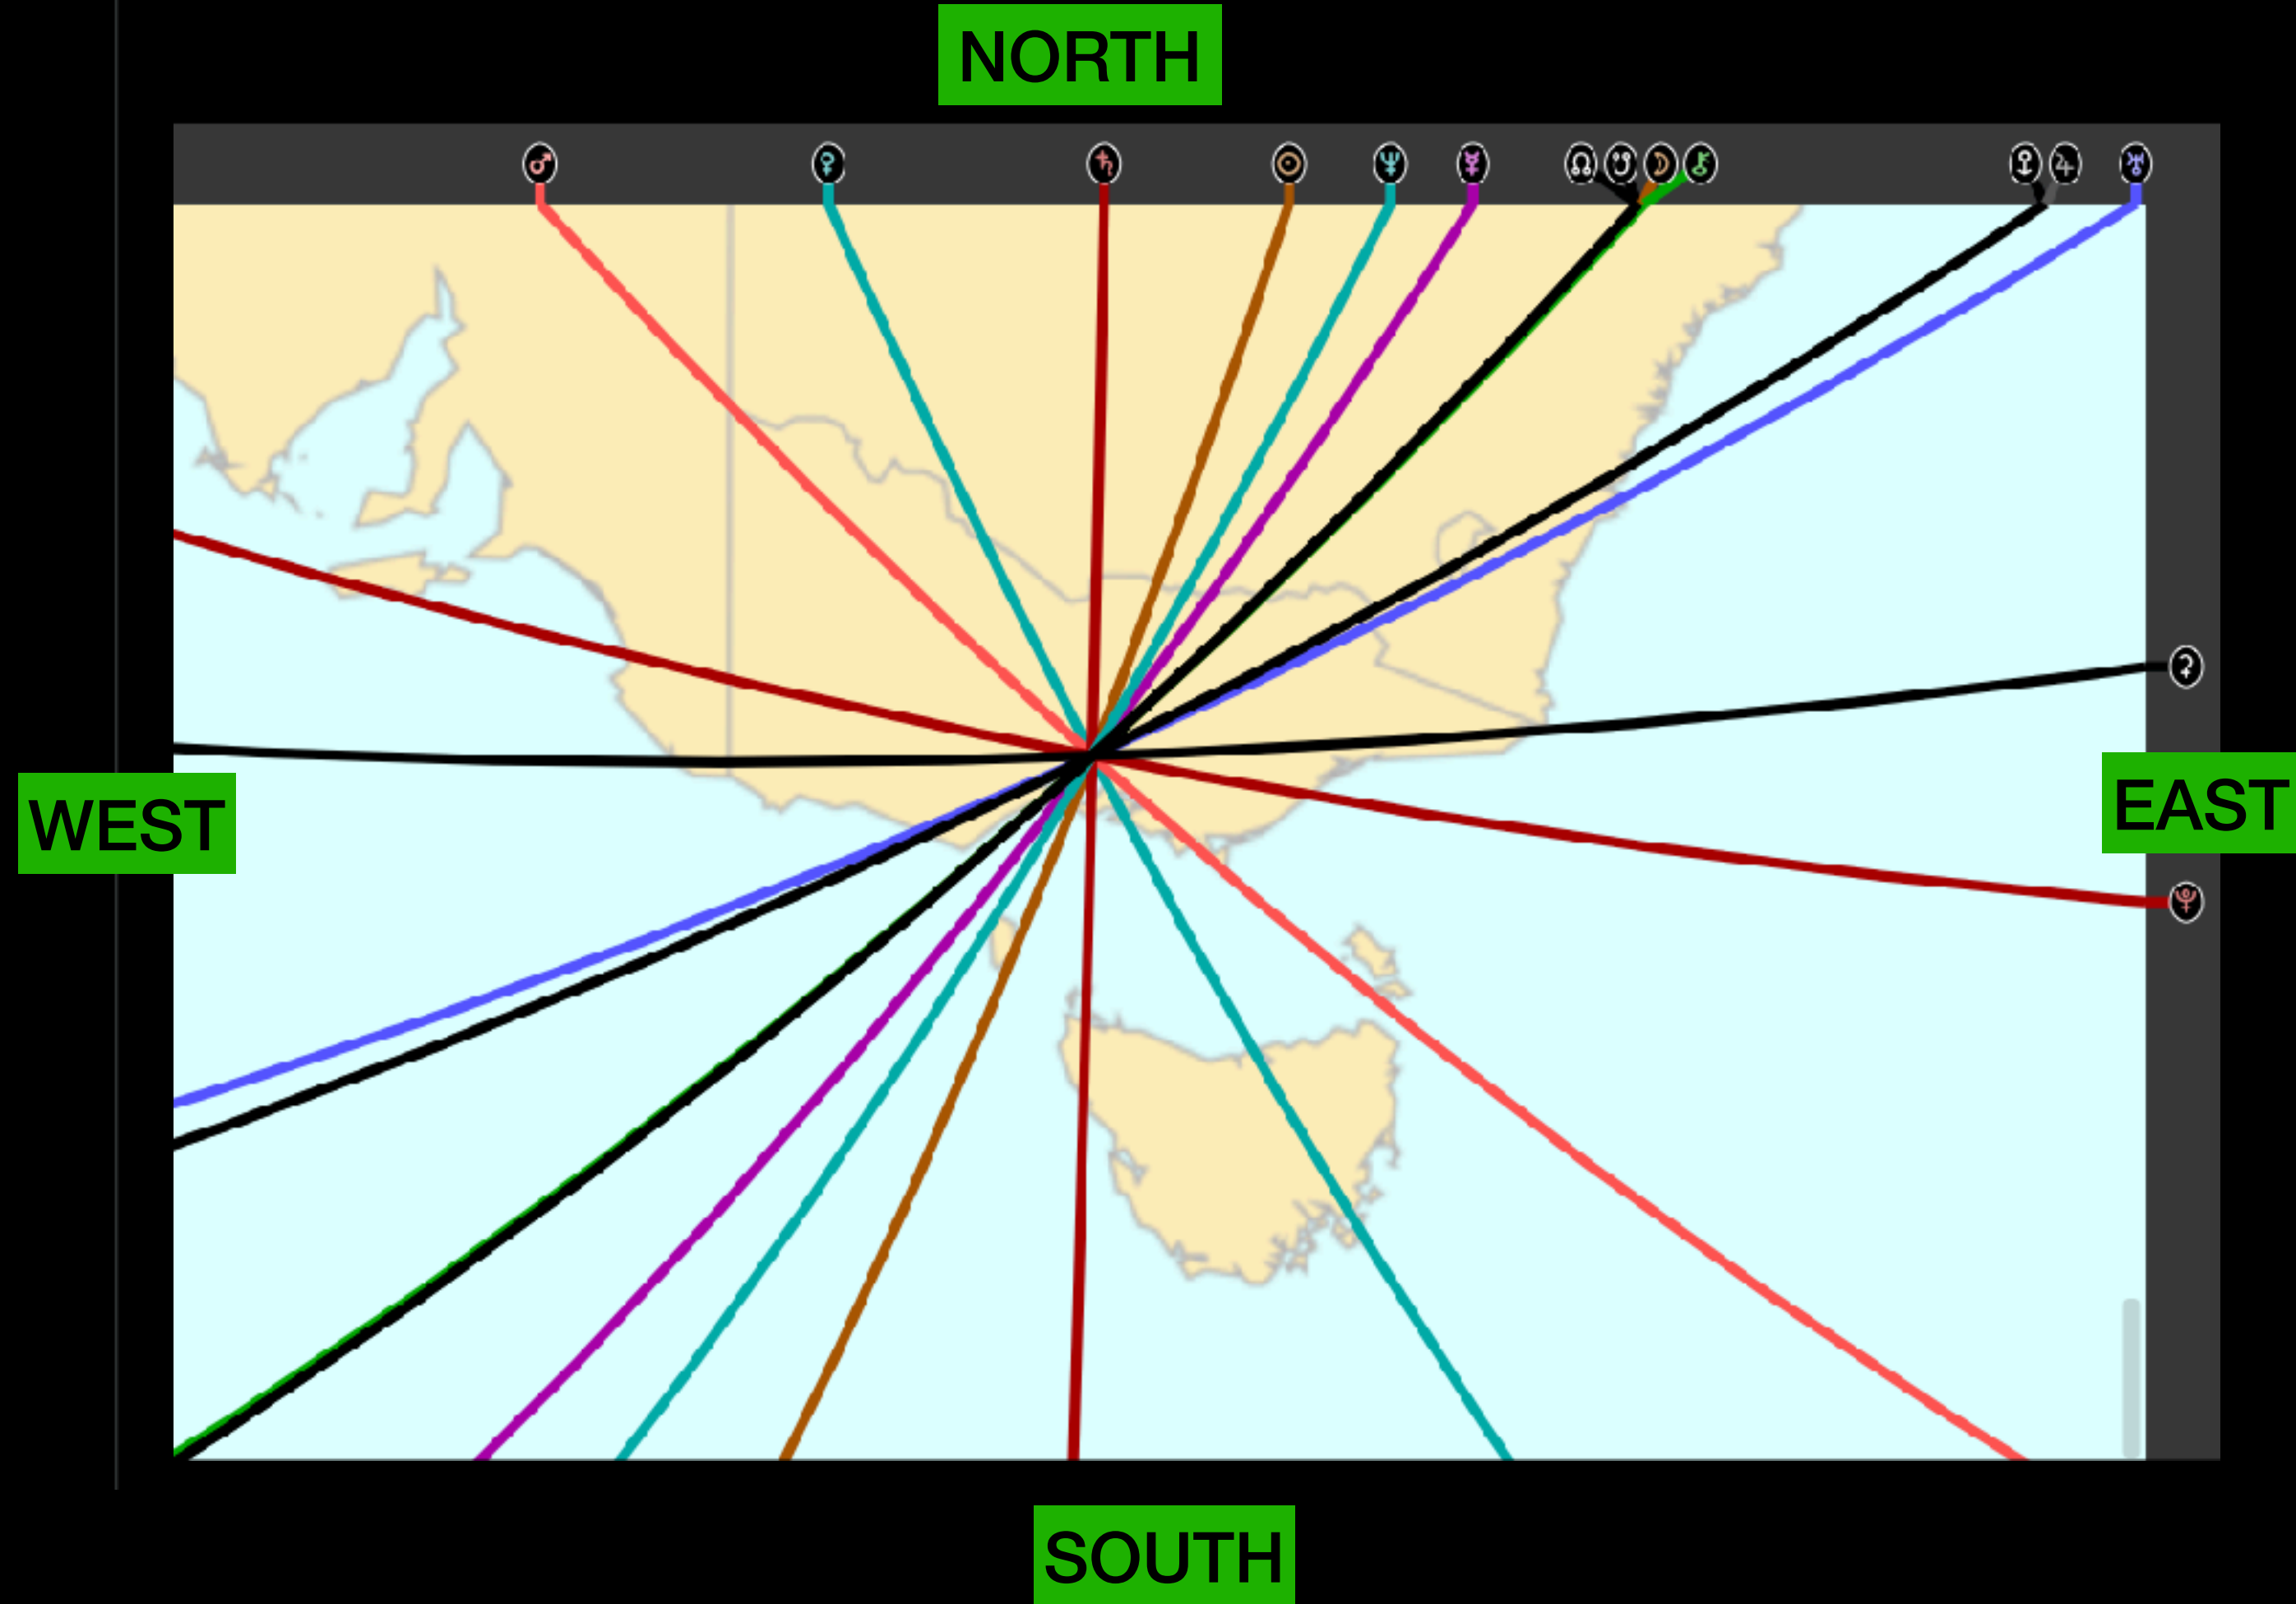

# Where are my Sunnies

Natal  
18 Sep 2023, Mon  
12:51 PM AEST -10:00  
Melbourne, Australia  
Geocentric  
Tropical  
Porphyry

Julija  
Solar Return  
12 Mar 2024, Tue  
12:50:33 pm AEDT -11:00  
Melbourne, Australia  
Geocentric  
Tropical  
Porphyry