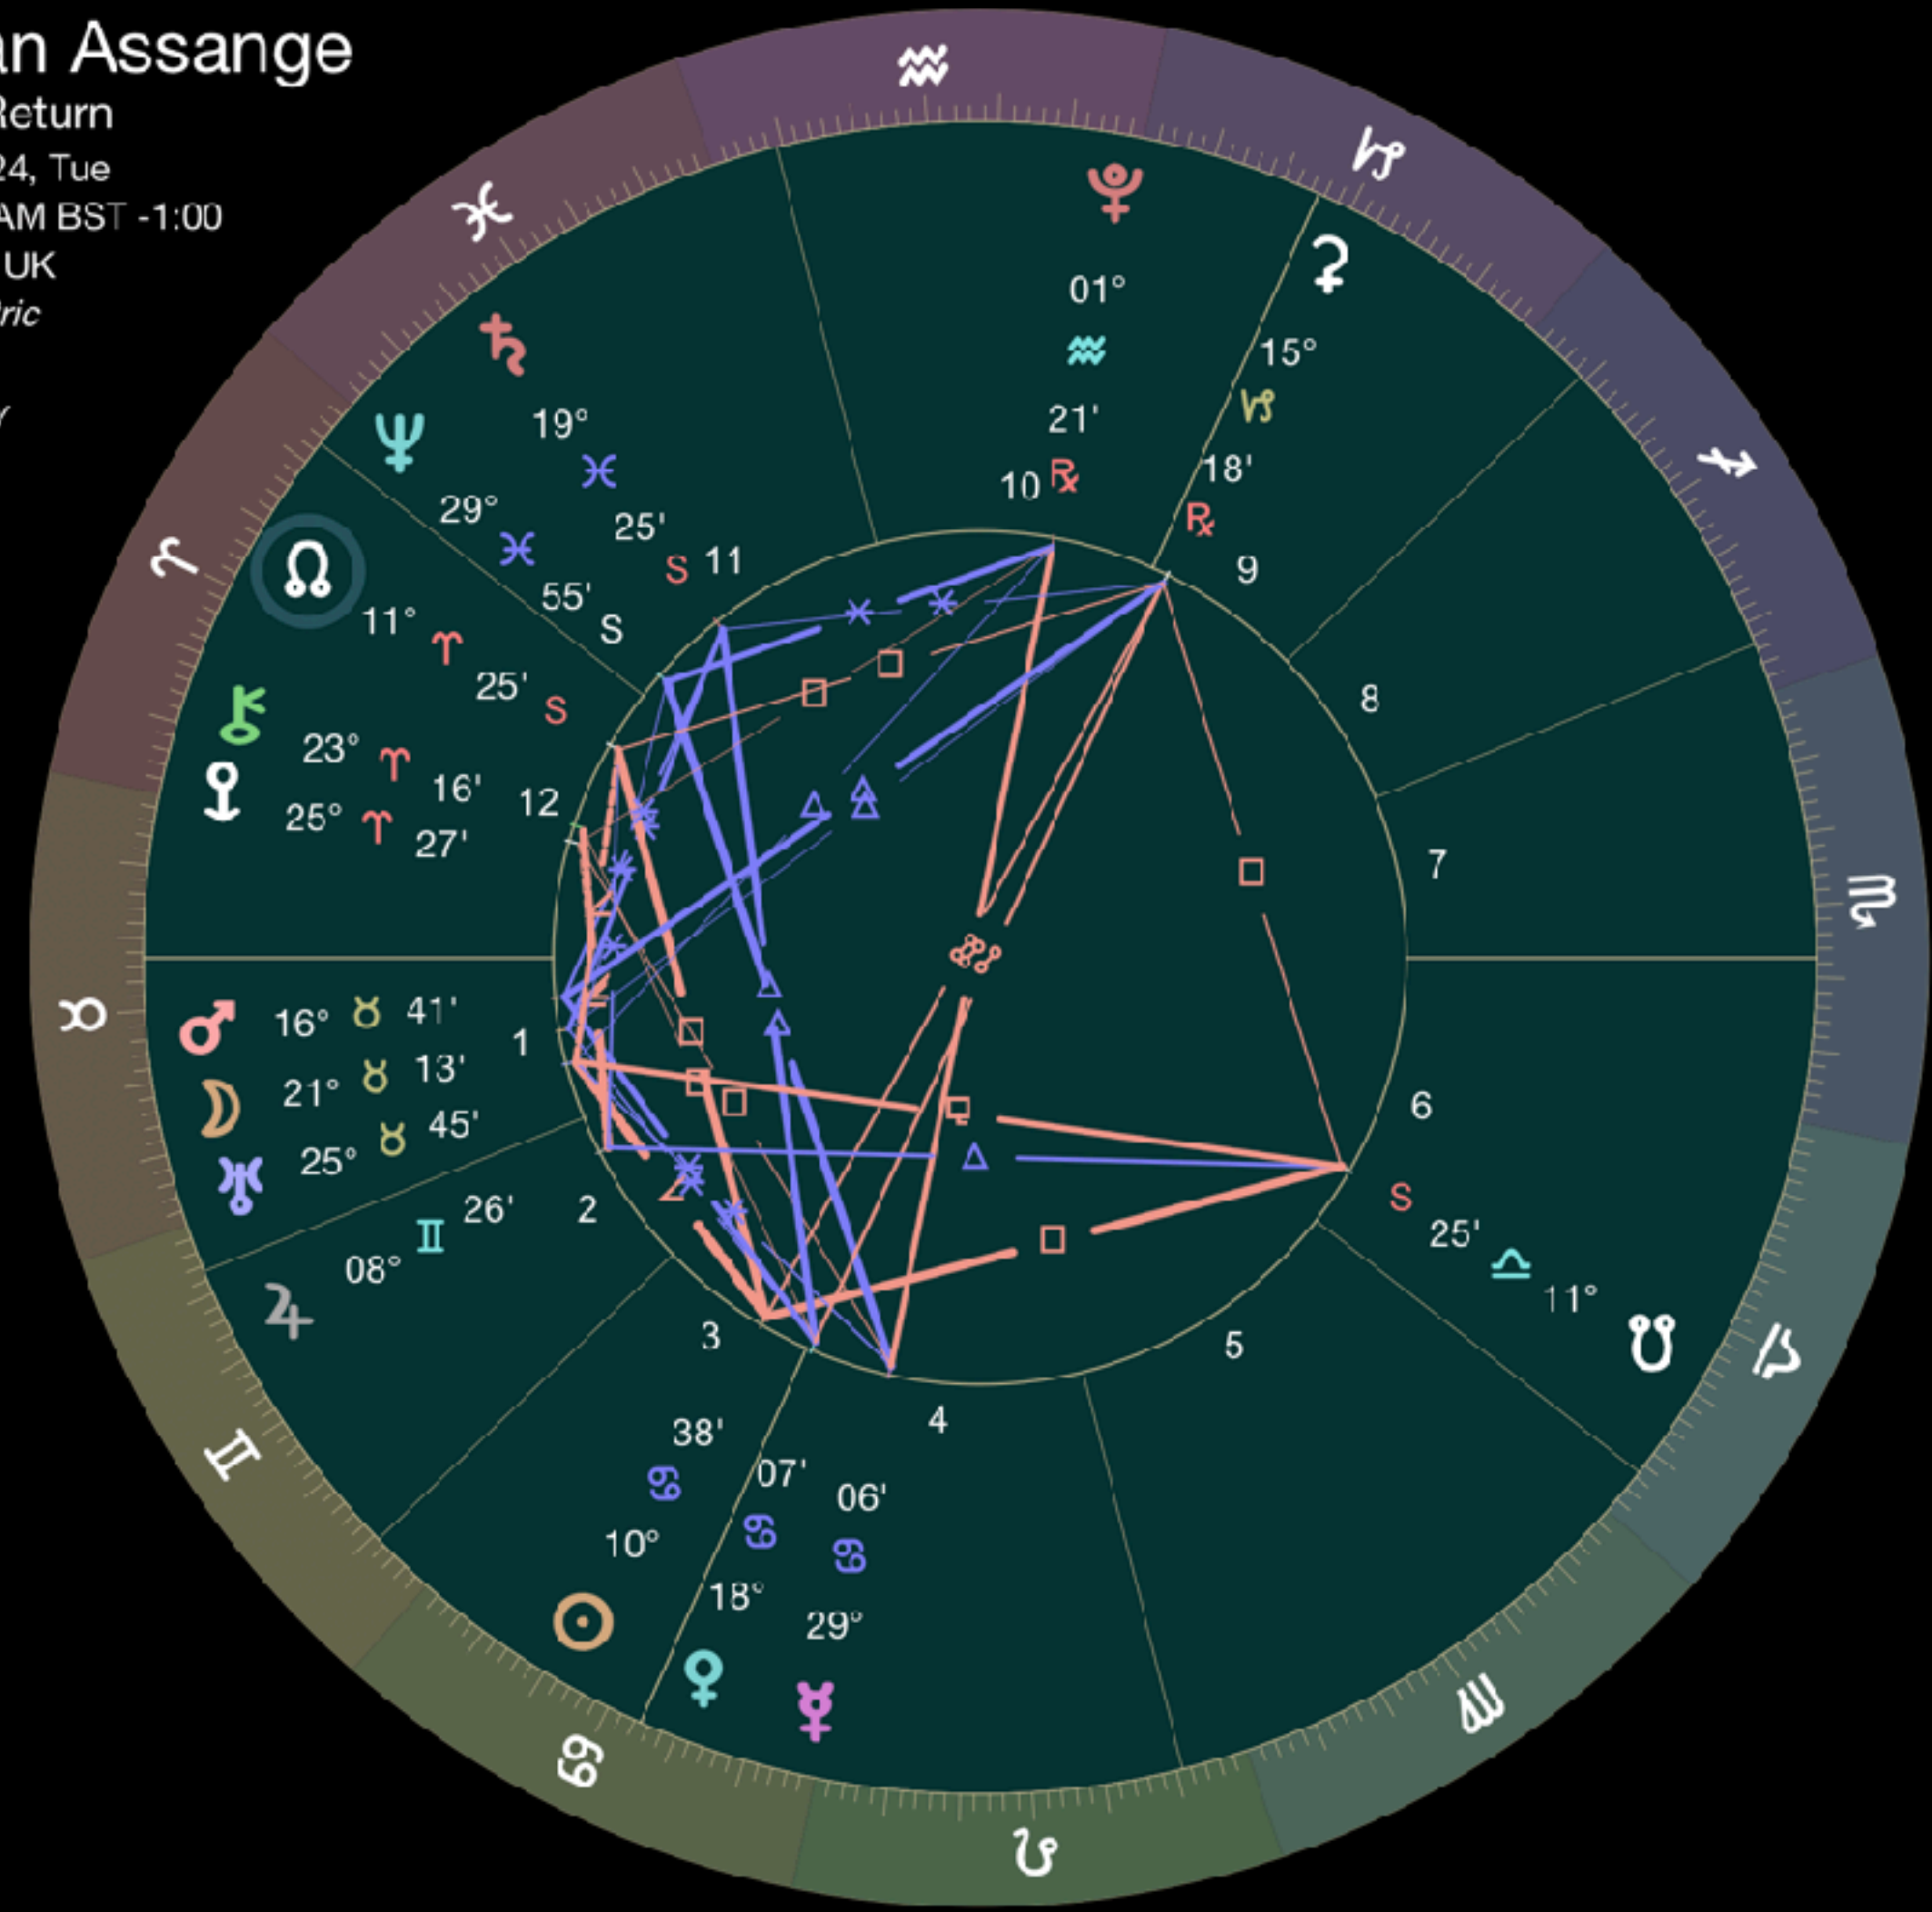

Julian Assange

Solar Return
2 Jul 2024, Tue
1:34:05 AM BST -1:00
London, UK
Geocentric
Tropical
Porphyry

Mercury/ Pluto opposition

Solar Return in London has
- Uranus, Moon, Mars ASC-
- Ceres MC/IC
- Venus IC trine Saturn 11th