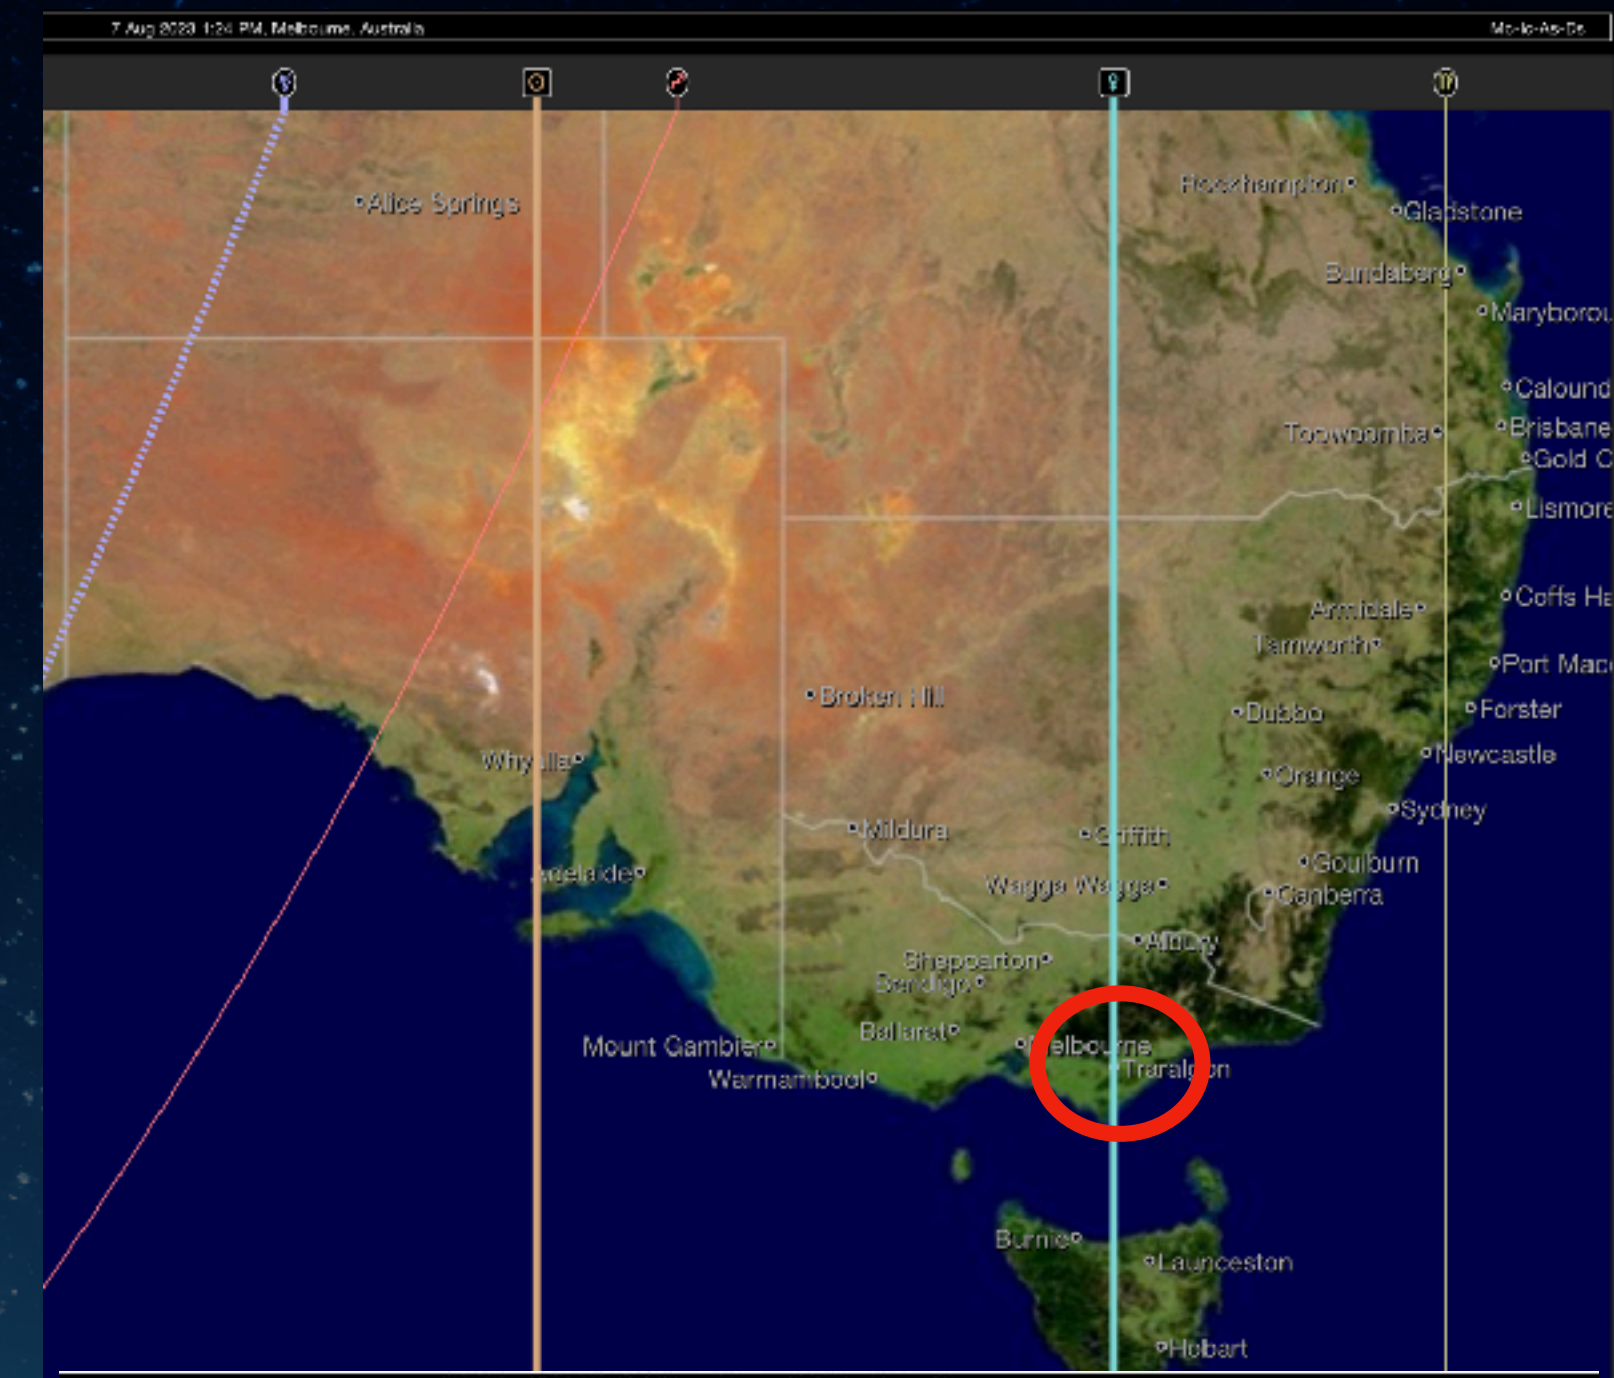

August 7th, 2023
A Mushroom poisoning at a Lunch held in Gippsland

Venus rx in Leo square Uranus in Taurus

Also the same day, early morning
a Russian Rocket fell back to earth just outside Melbourne,
creating a huge sonic boom

Venus stationed retrograde at 28° Leo - stationed direct at 12° Leo - July 28 -
Sept 4th

Venus on DSC has been stationing on the *Geodetic Astro Map*: right over Burning
Man in the Red Rock Desert Nevada!
(that patch of white on the Map)

People are stuck in the mud (fermenting just like Venus rx) and can't get out with
more rain on the way.

ACTORS STRIKE began Los Angeles July 14th, as Venus stationed rx
culminating in Venus Star Point over LA August 13th (midpoint of rx)

LEO - ACTORS
VENUS - Values/Justice