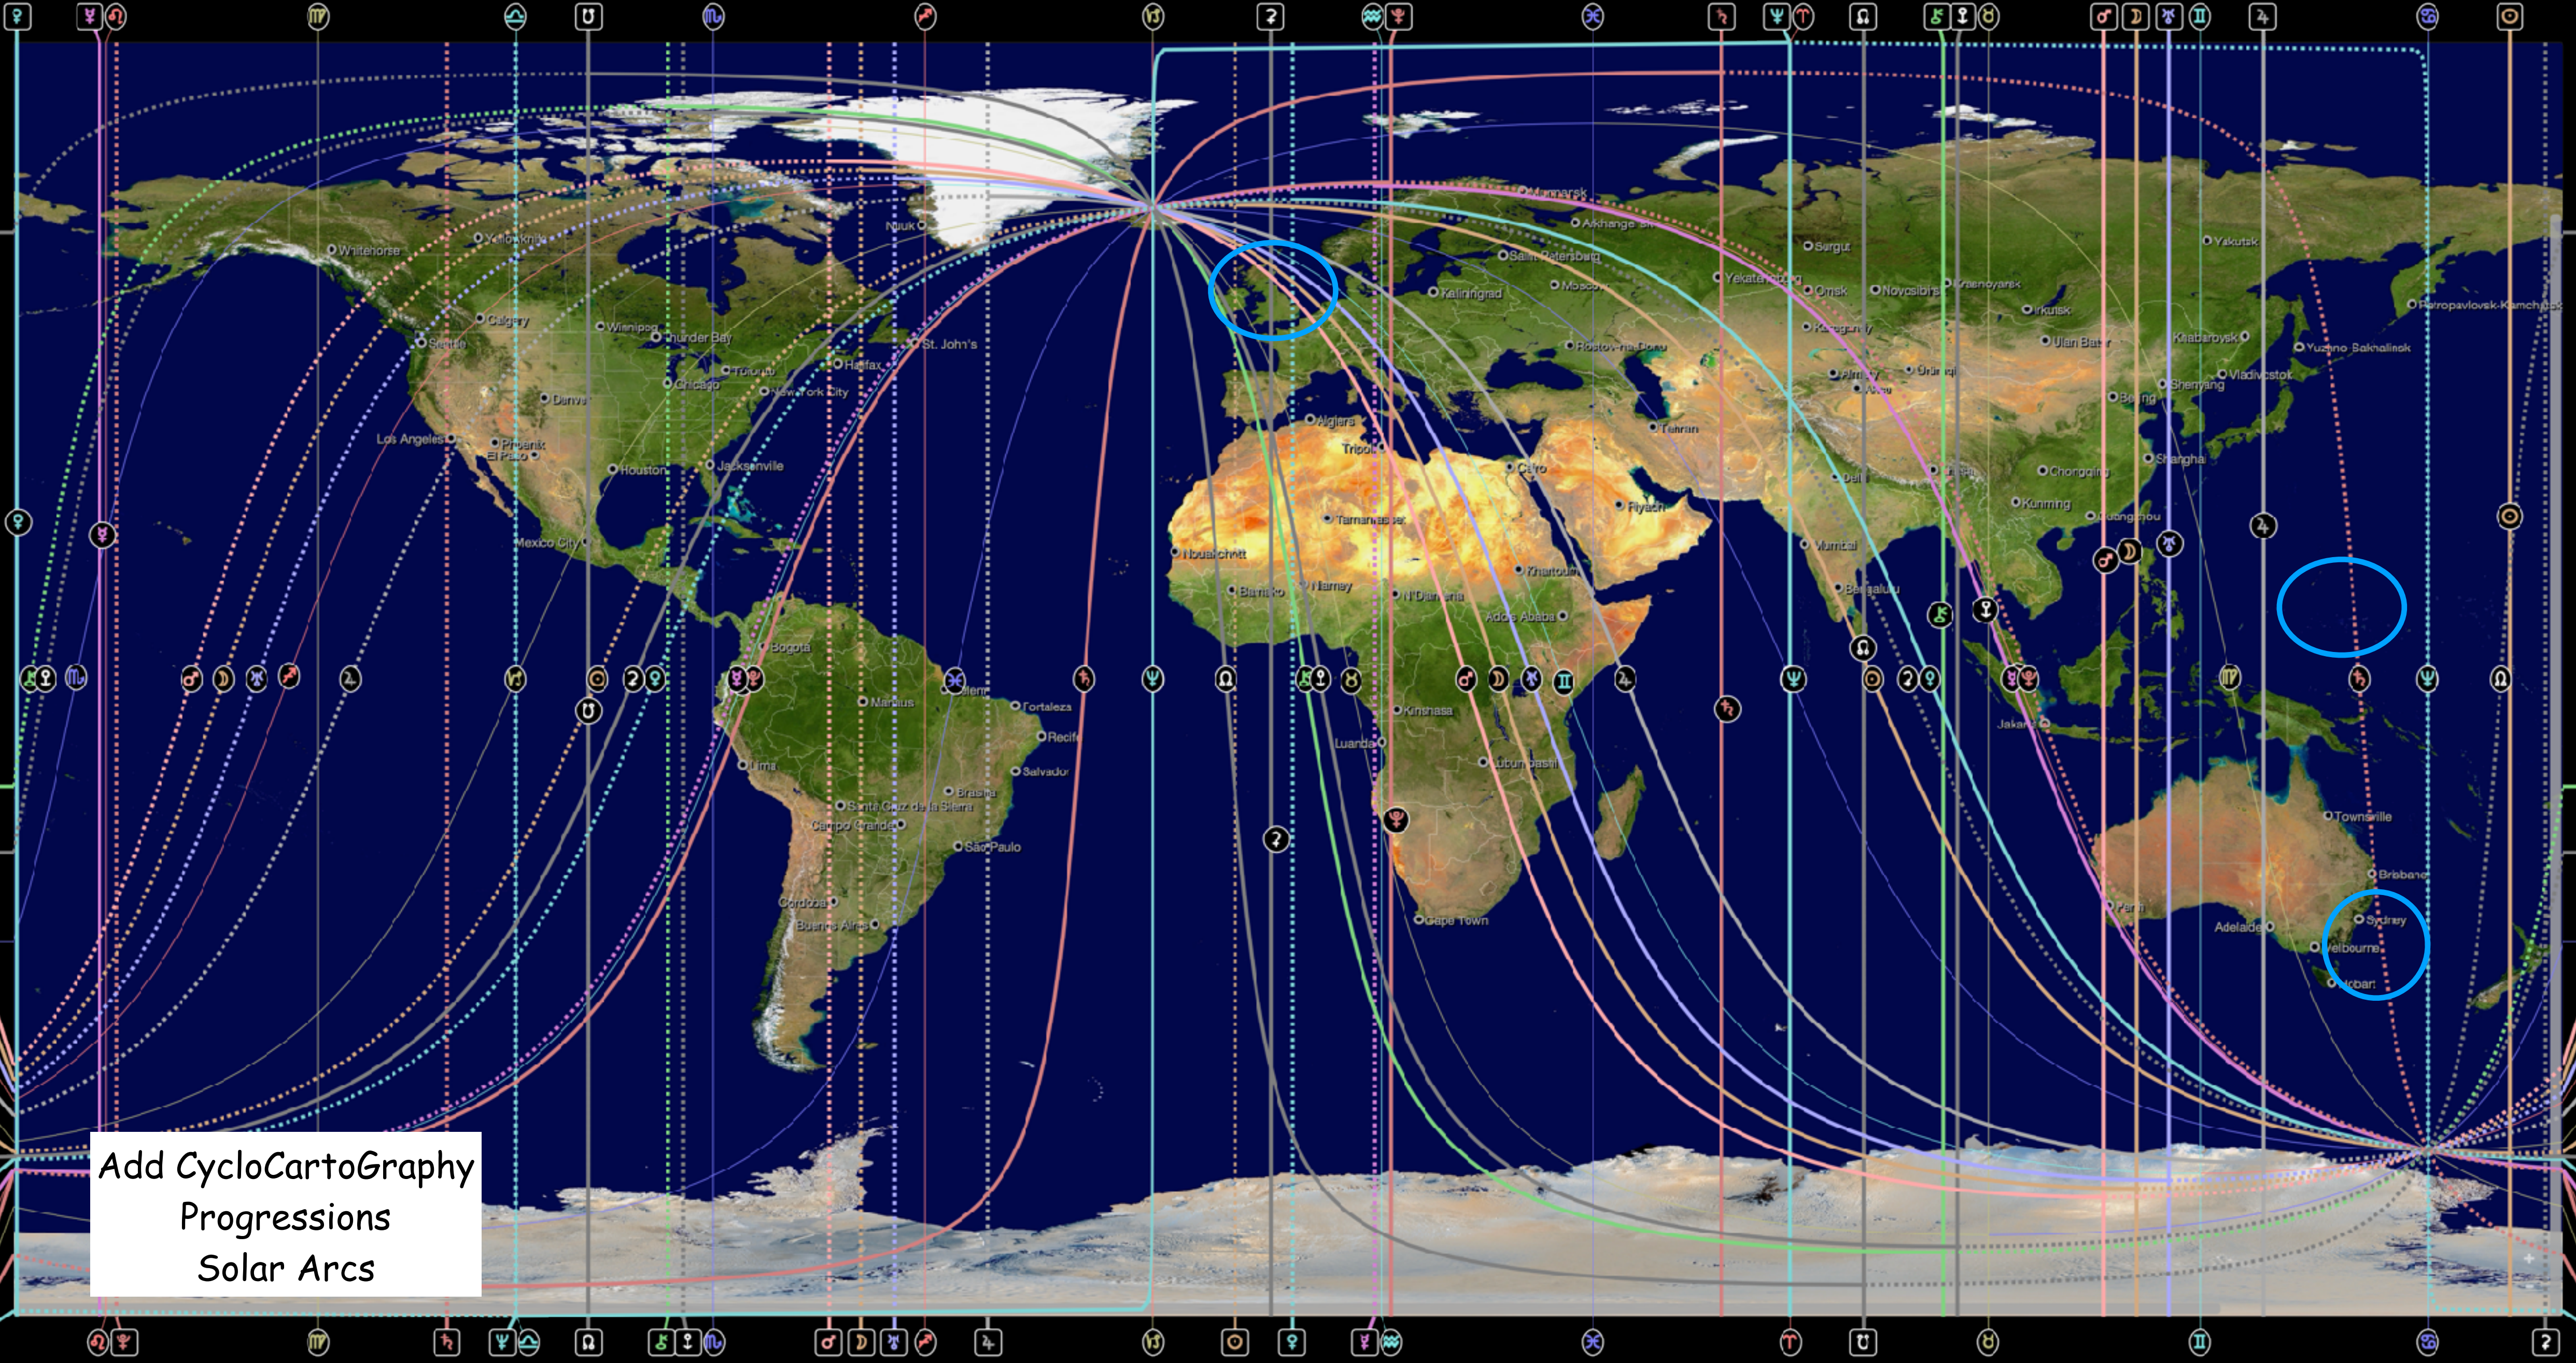

Add CycloCartoGraphy
Progressions
Solar Arcs