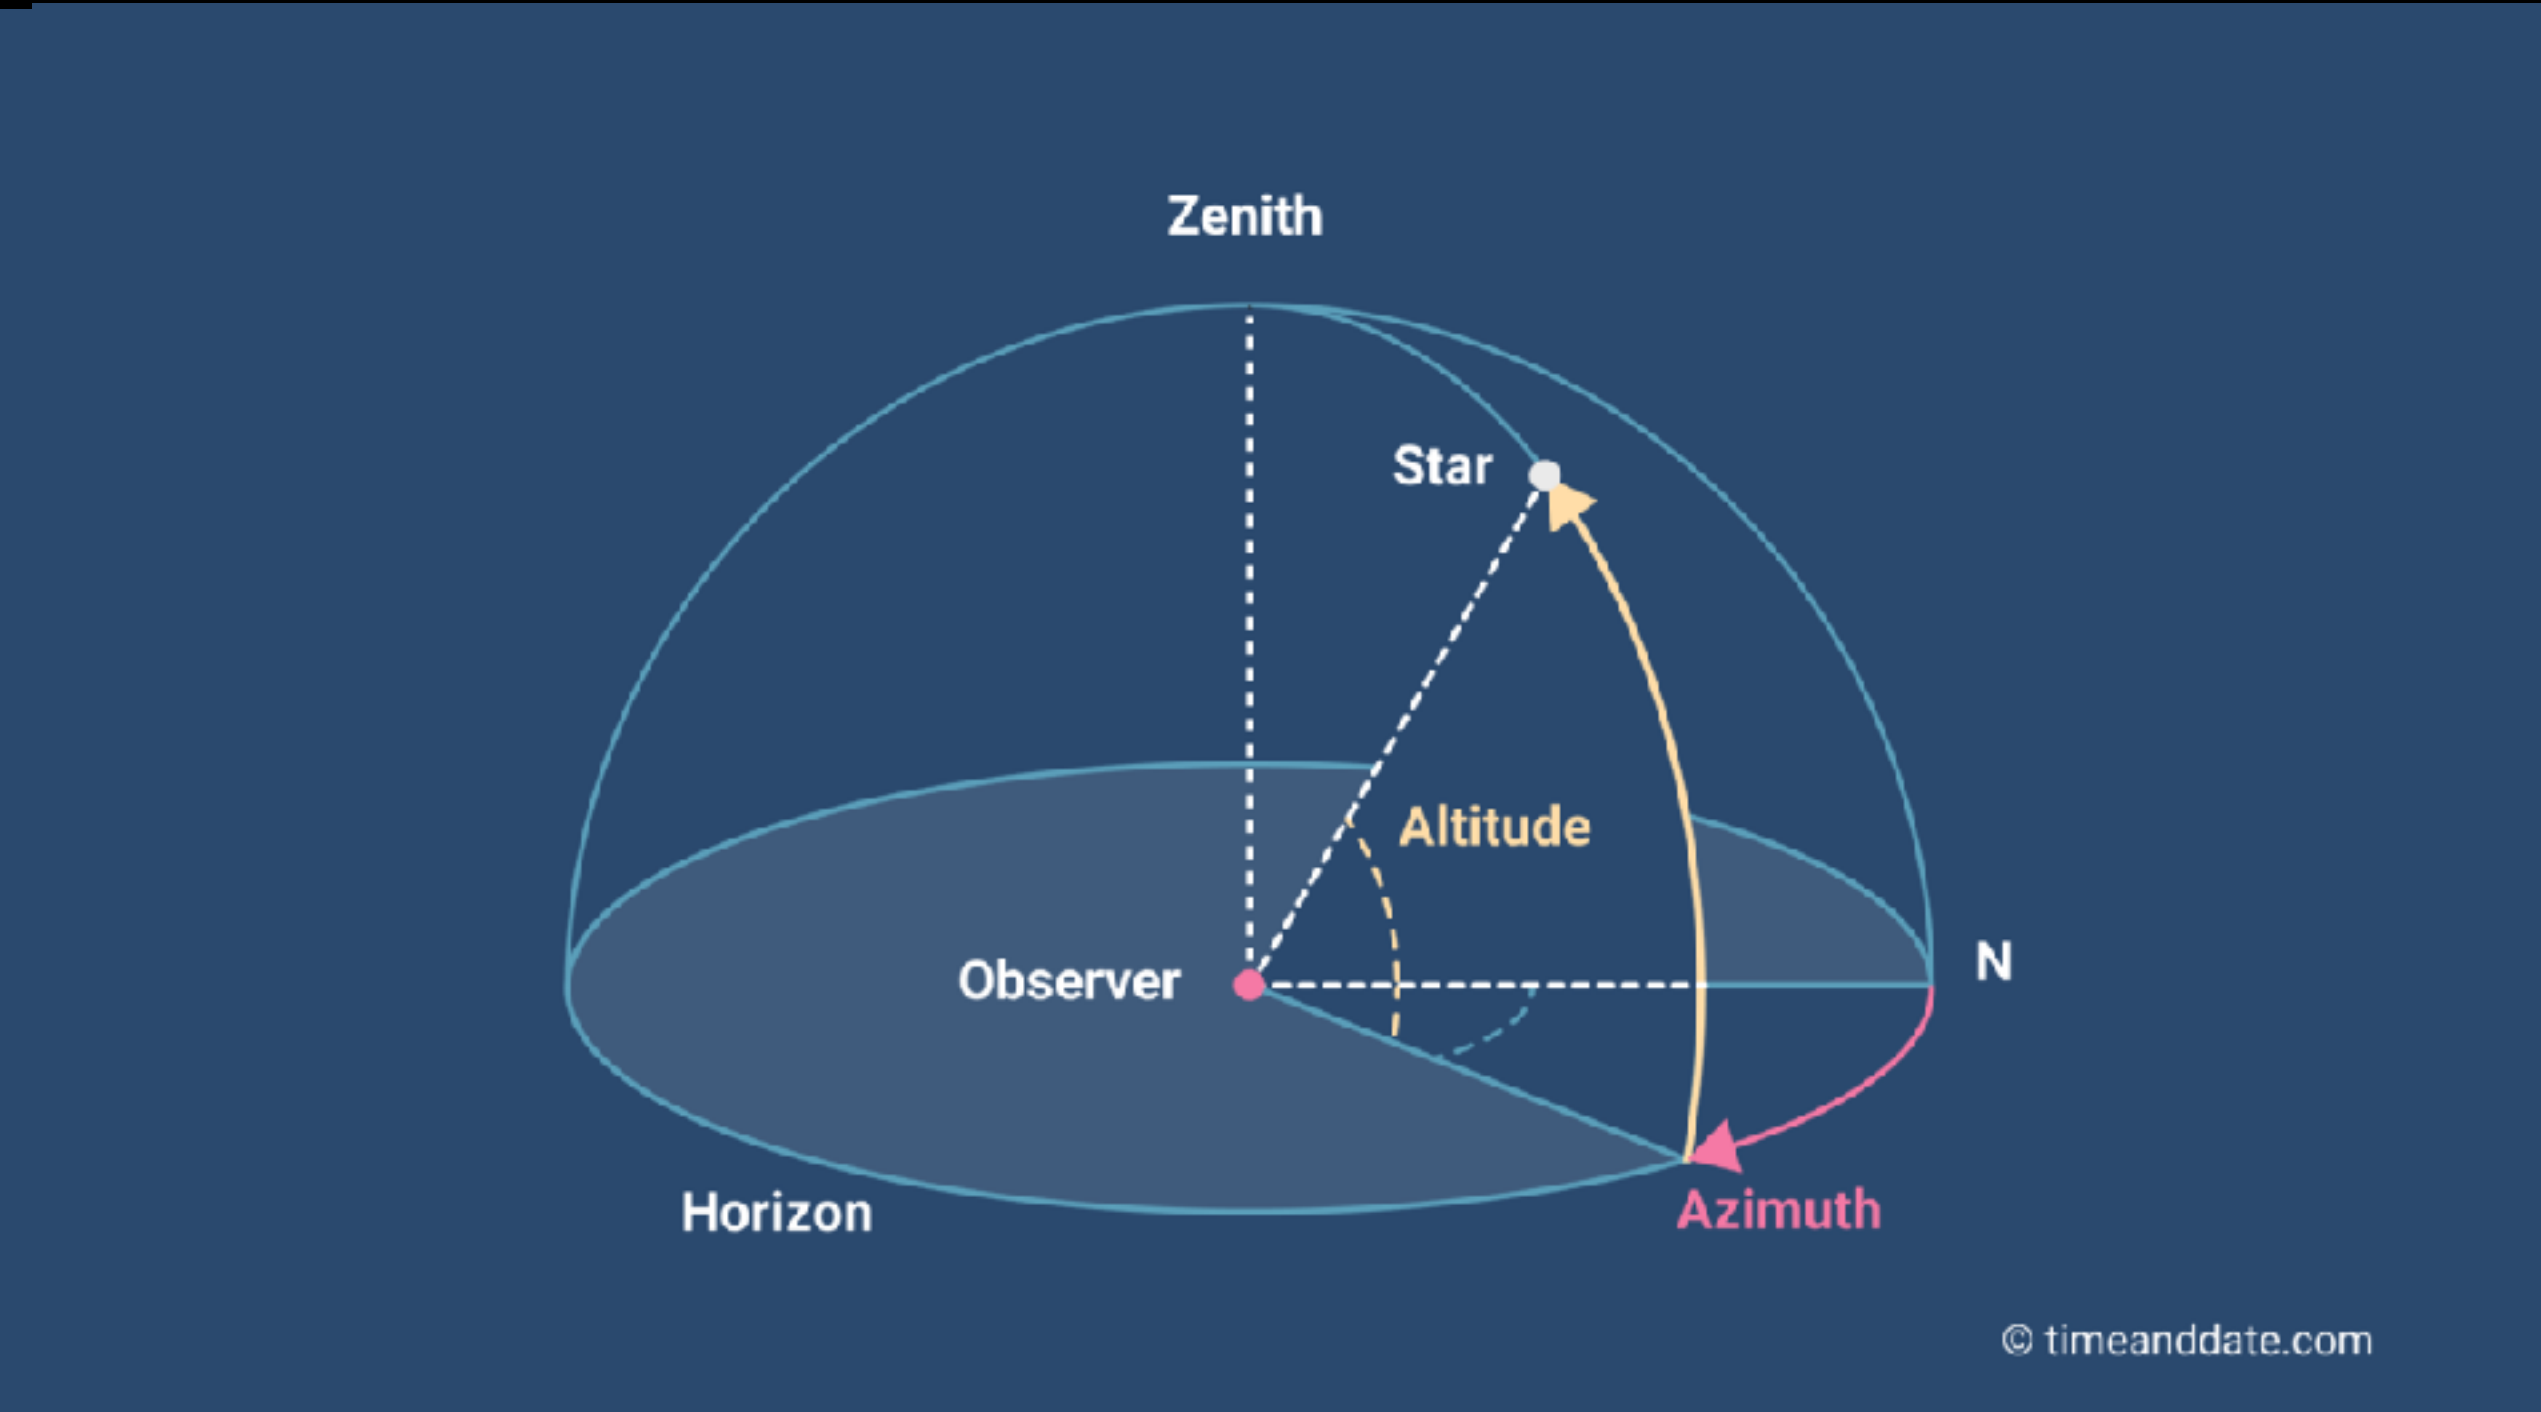

Astro Charts and Local Space Maps

Compass Astrology

Measured clockwise from North