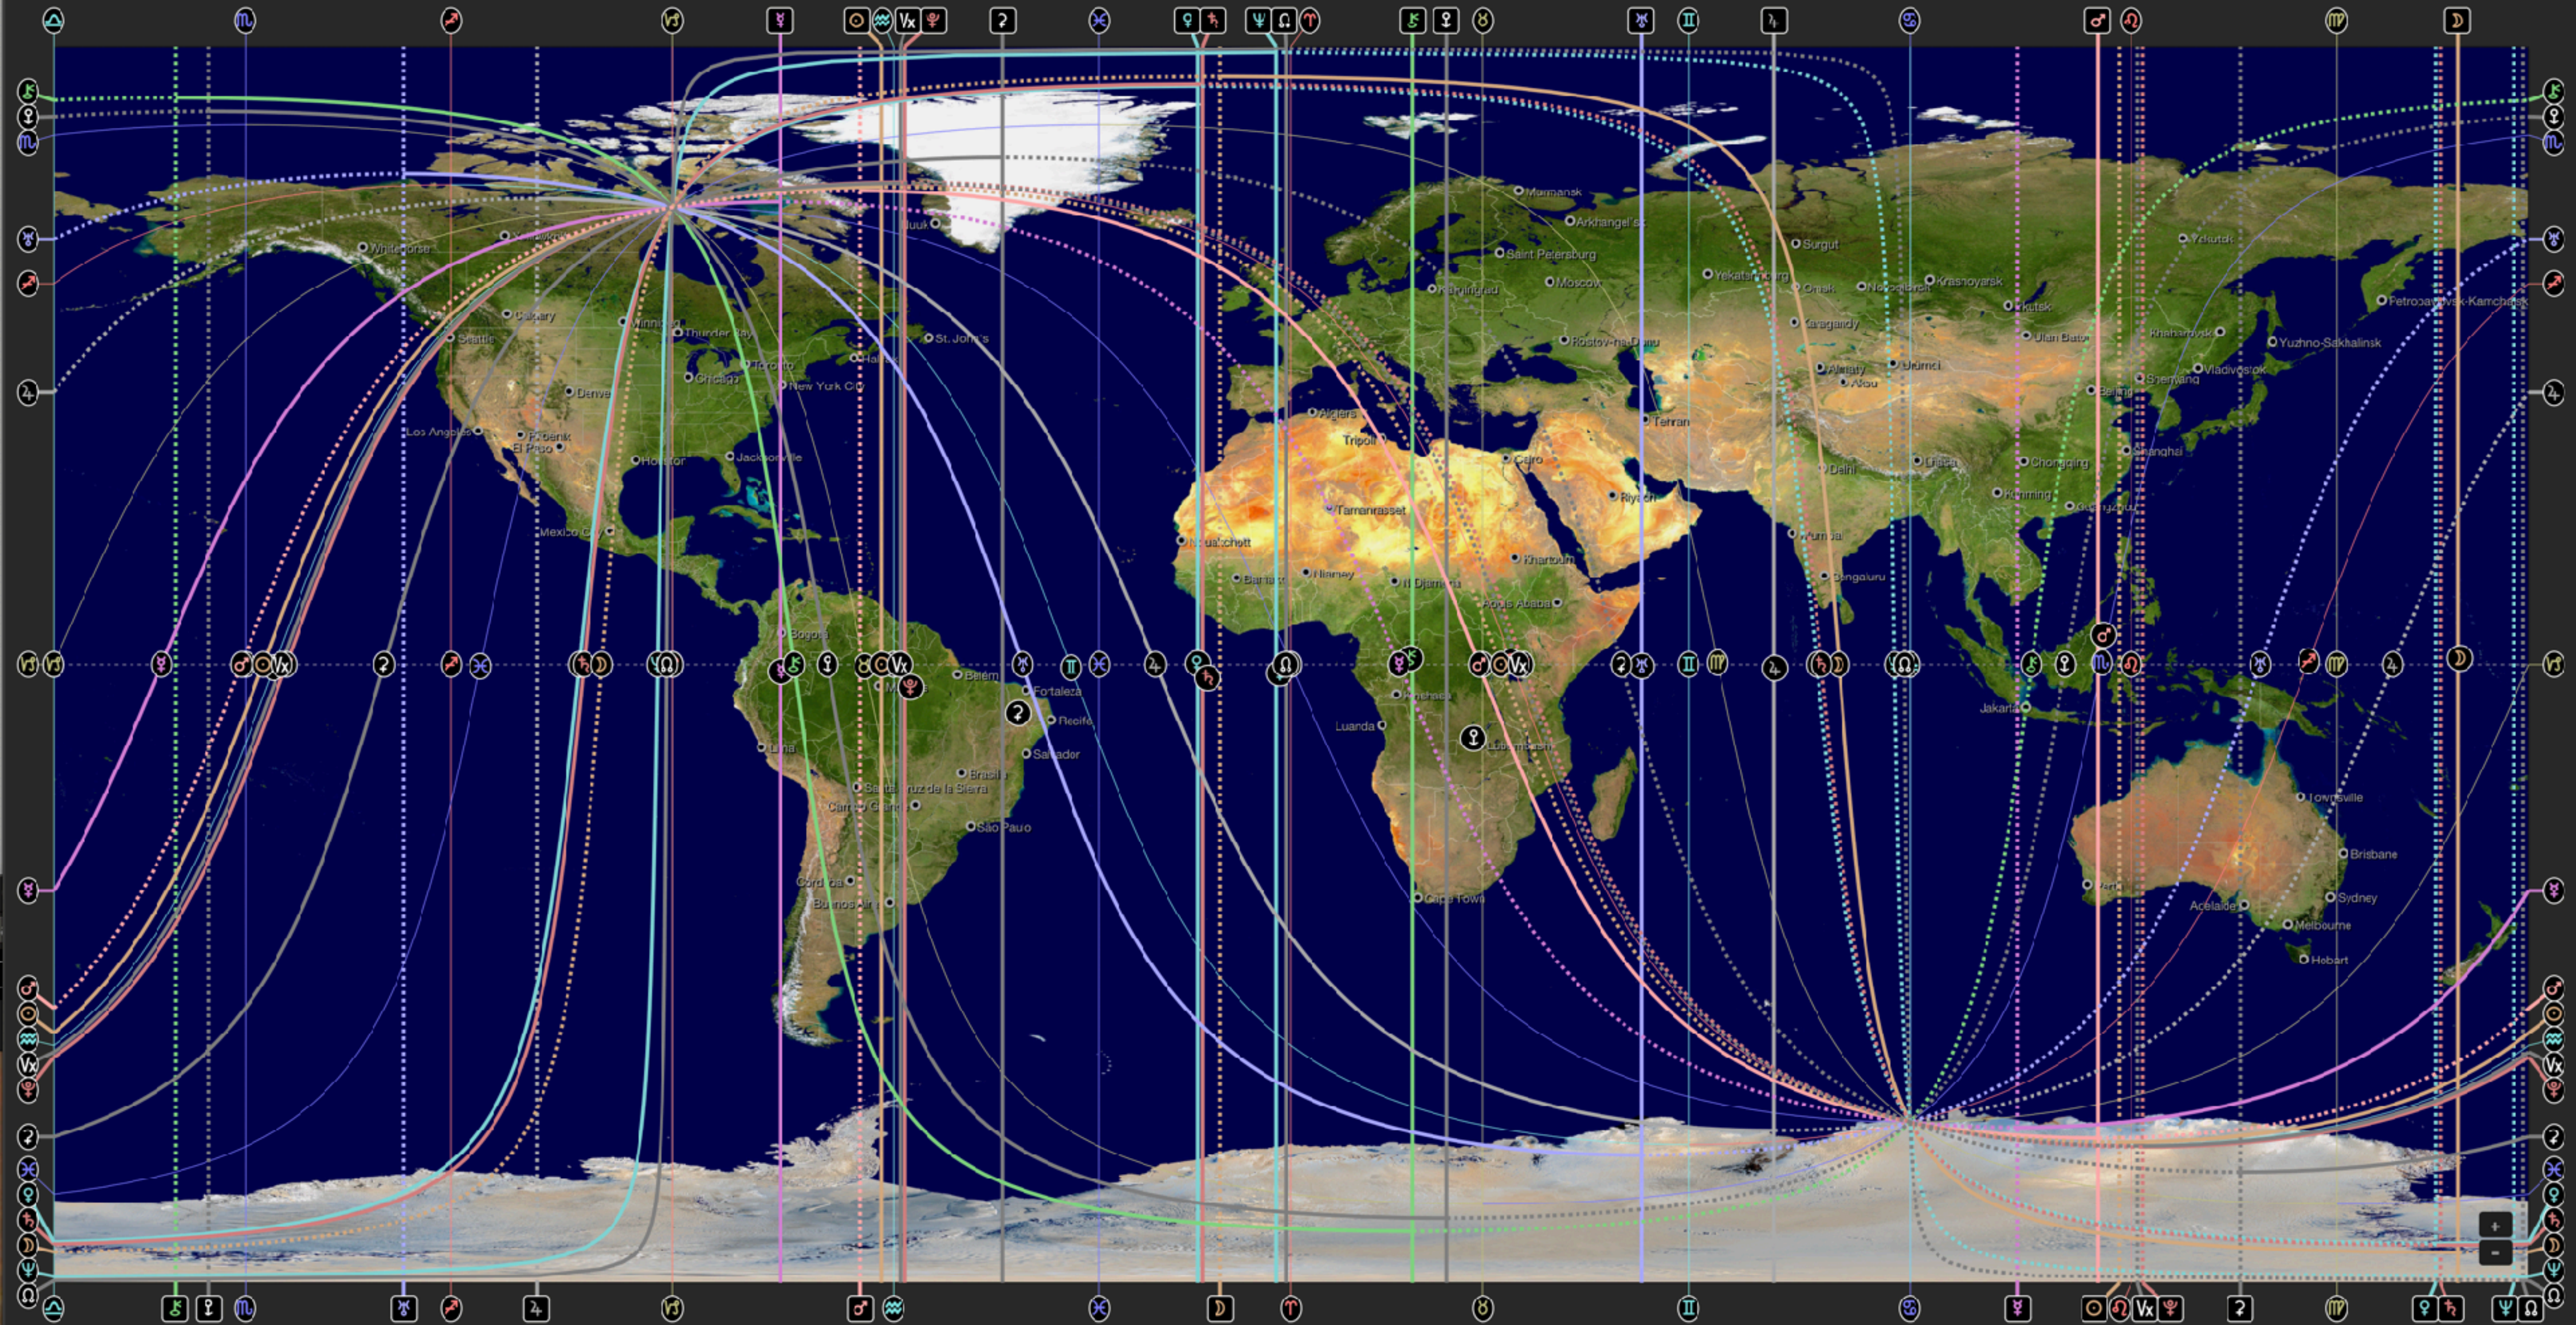

# Oracle Maps

Natal

18 Jan 2025, Sat

3:15 PM AEST -10:00

Surfers Paradise

Geocentric

Tropical

Porphyry