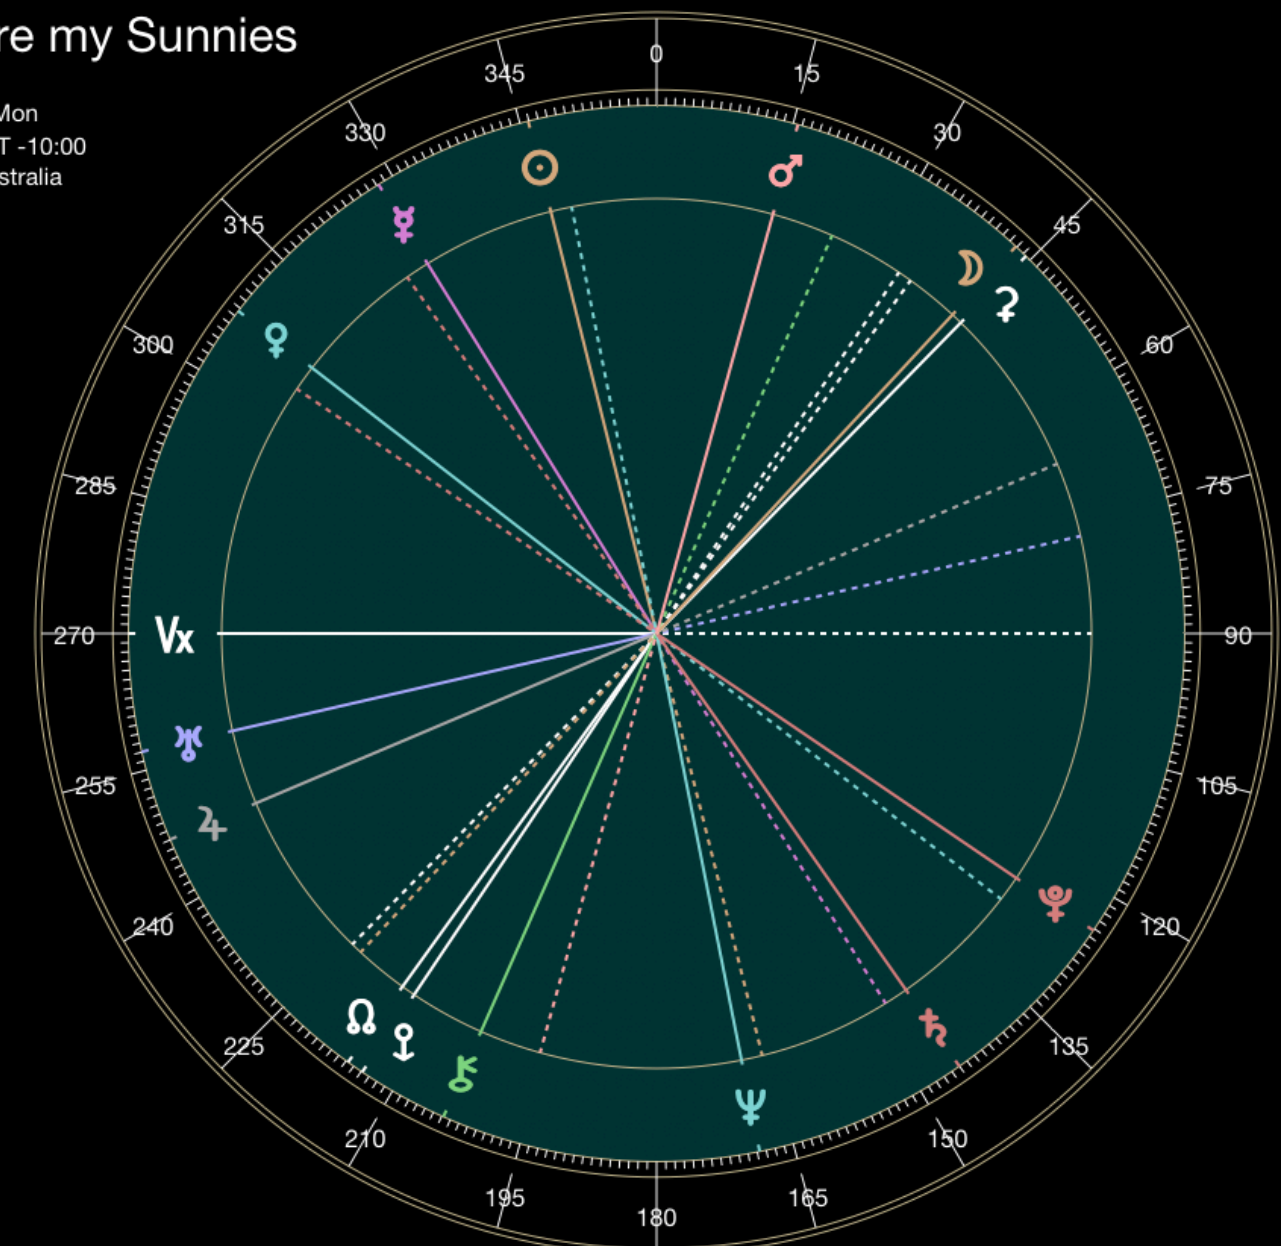

Where are my Sunnies

Natal
18 Sep 2023, Mon
12:51 PM AEST -10:00
Melbourne, Australia
Local Space