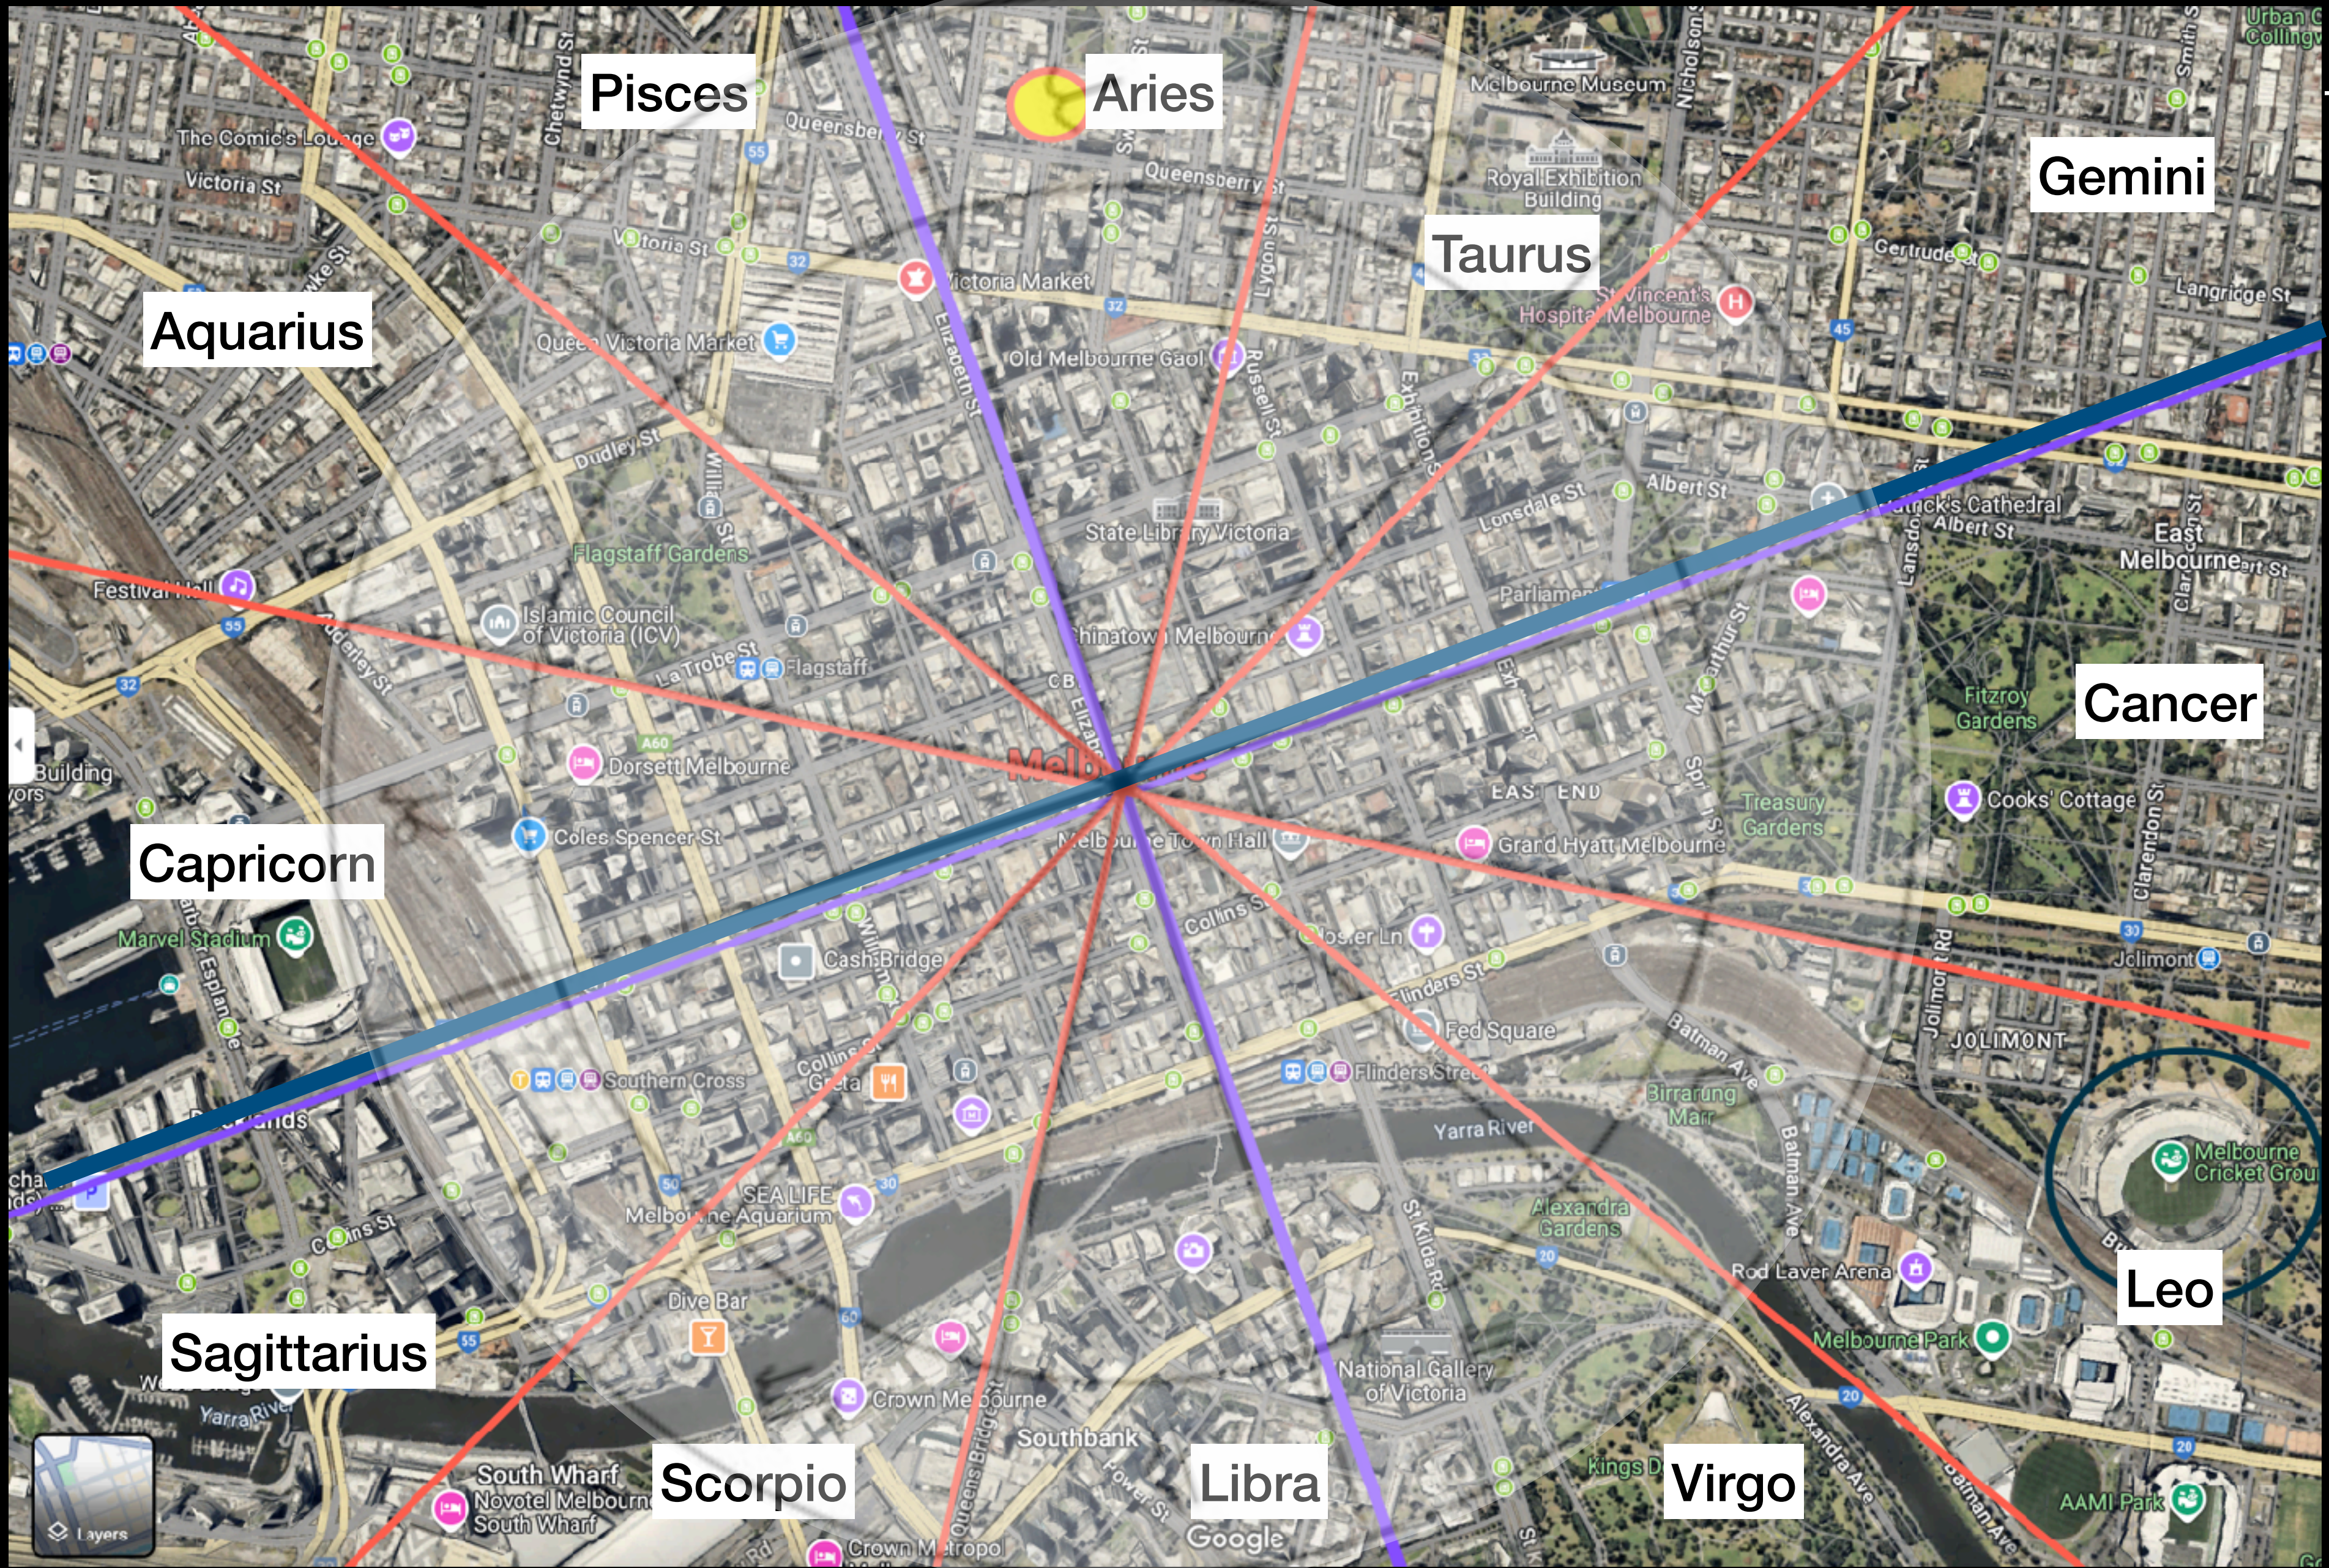

Sacred Zodiac - Melbourne

GPO - centre

Follow Transits

Winter Solstice Sunrise
30° North of East

WEST

EAST

Summer Solstice Sunset
30° South of West

Landmarks

I Live on my Nodal Axis

Use for House and Garden