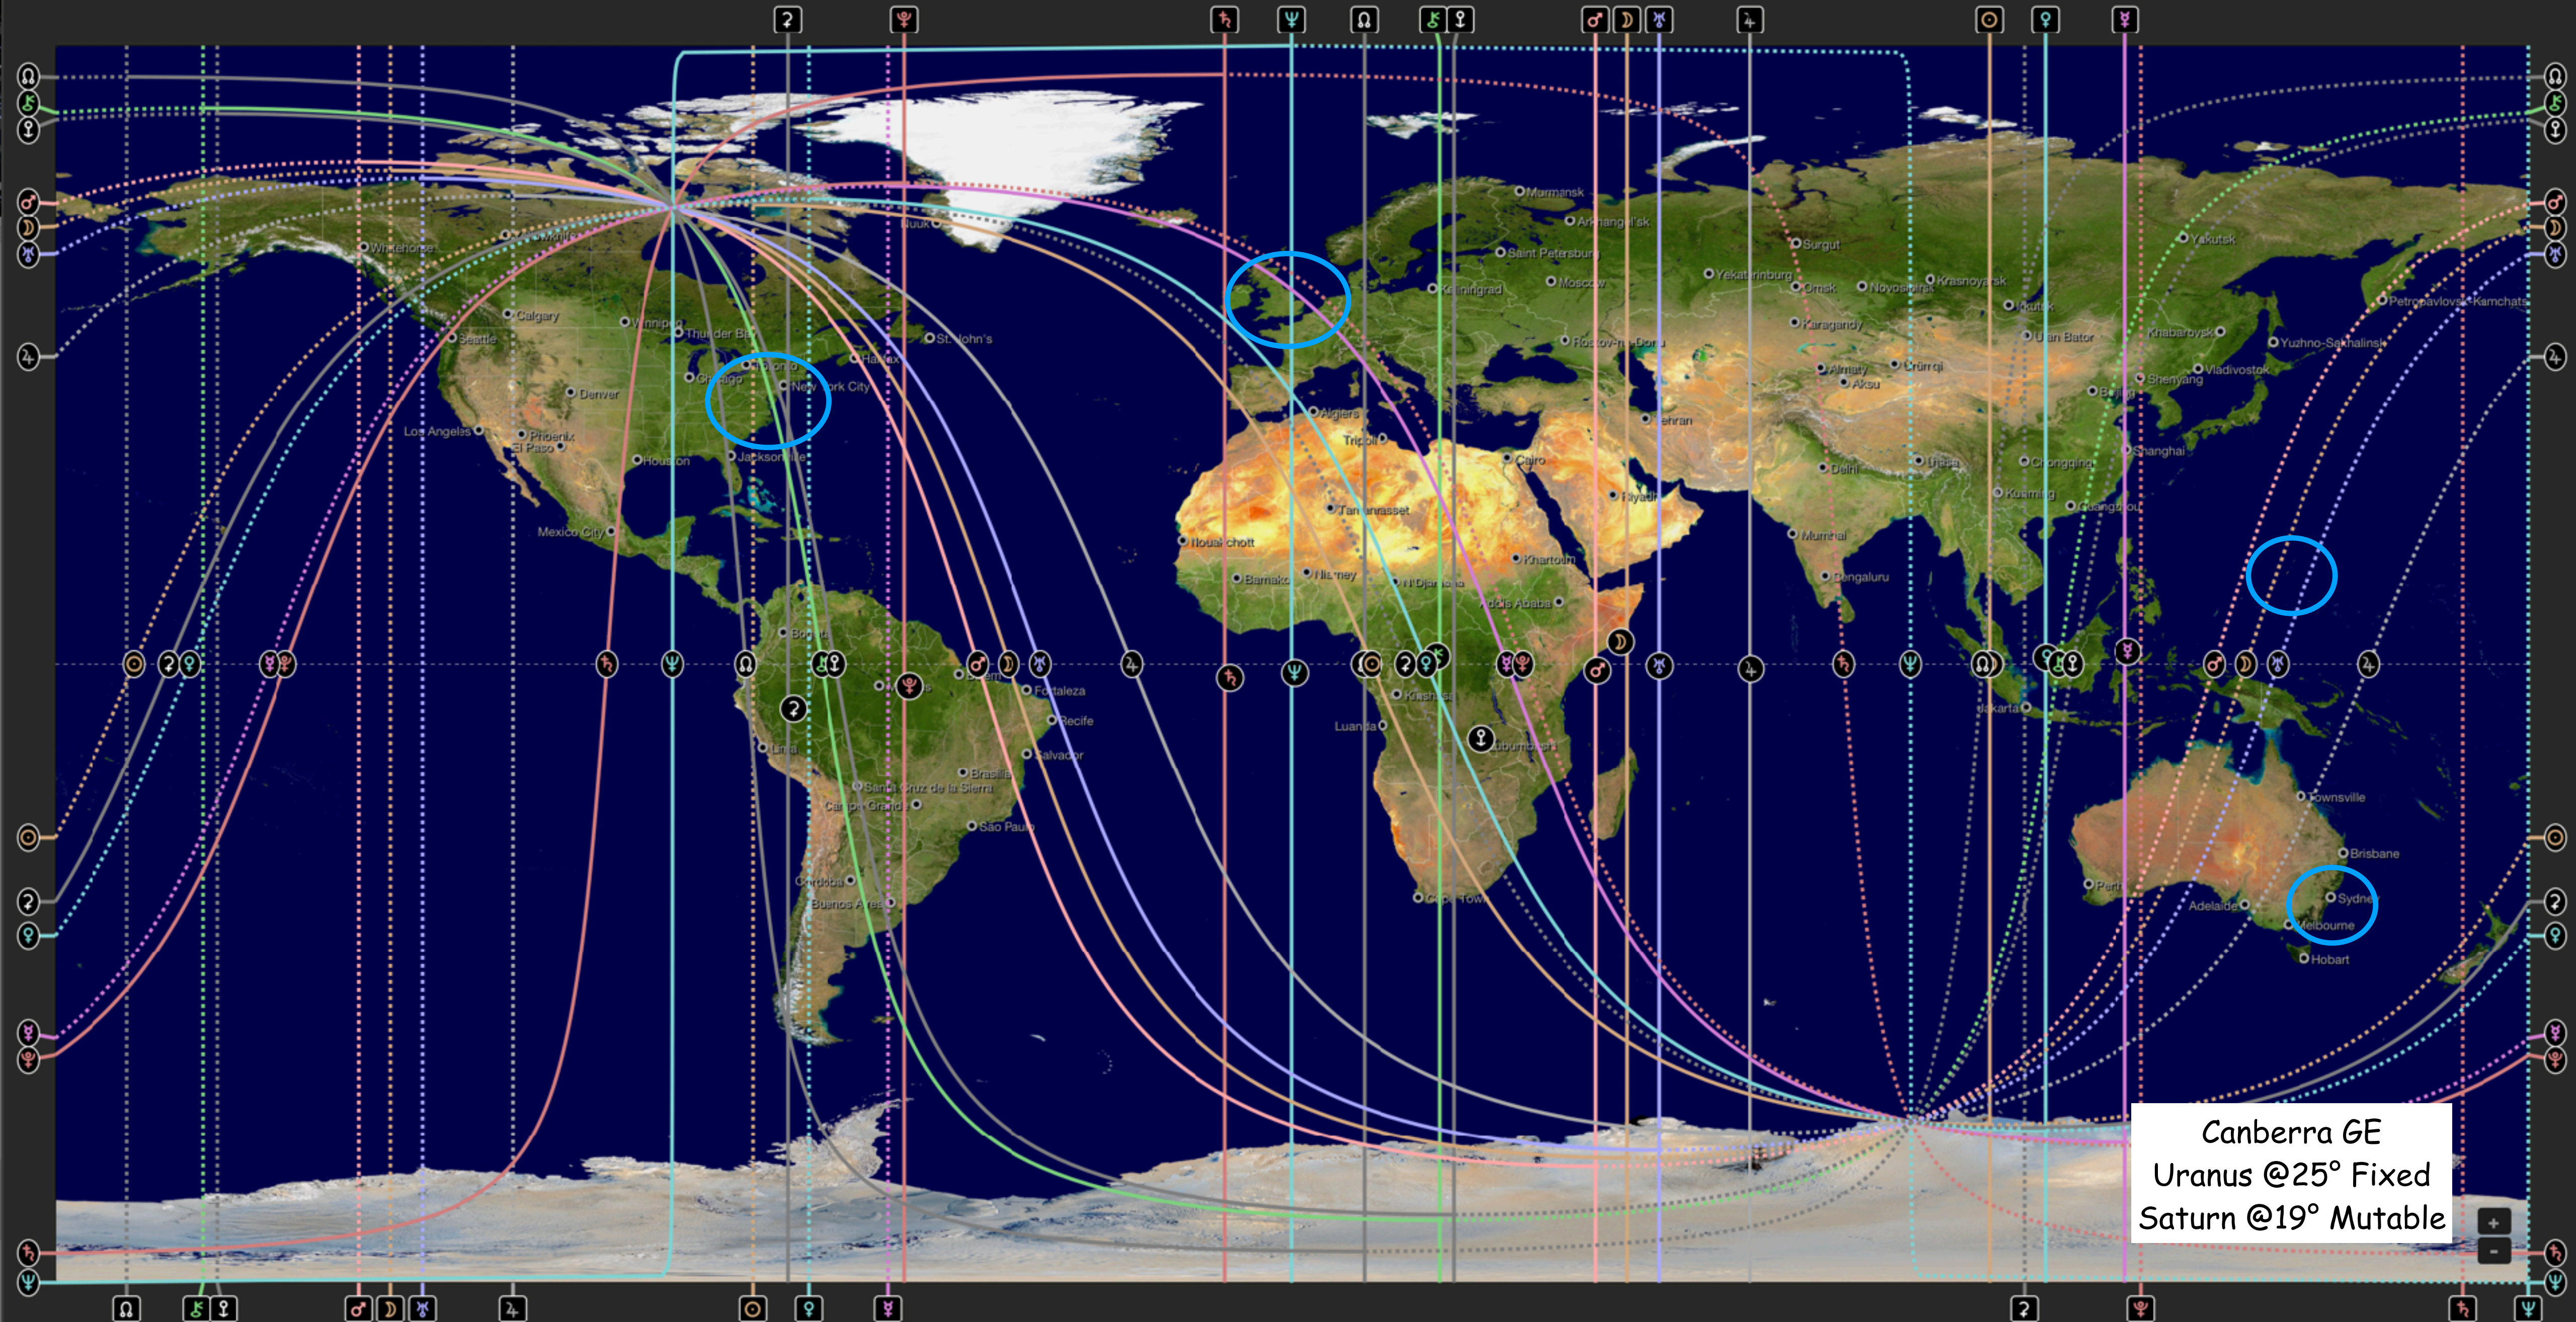

Canberra GE
Uranus @25° Fixed
Saturn @19° Mutable