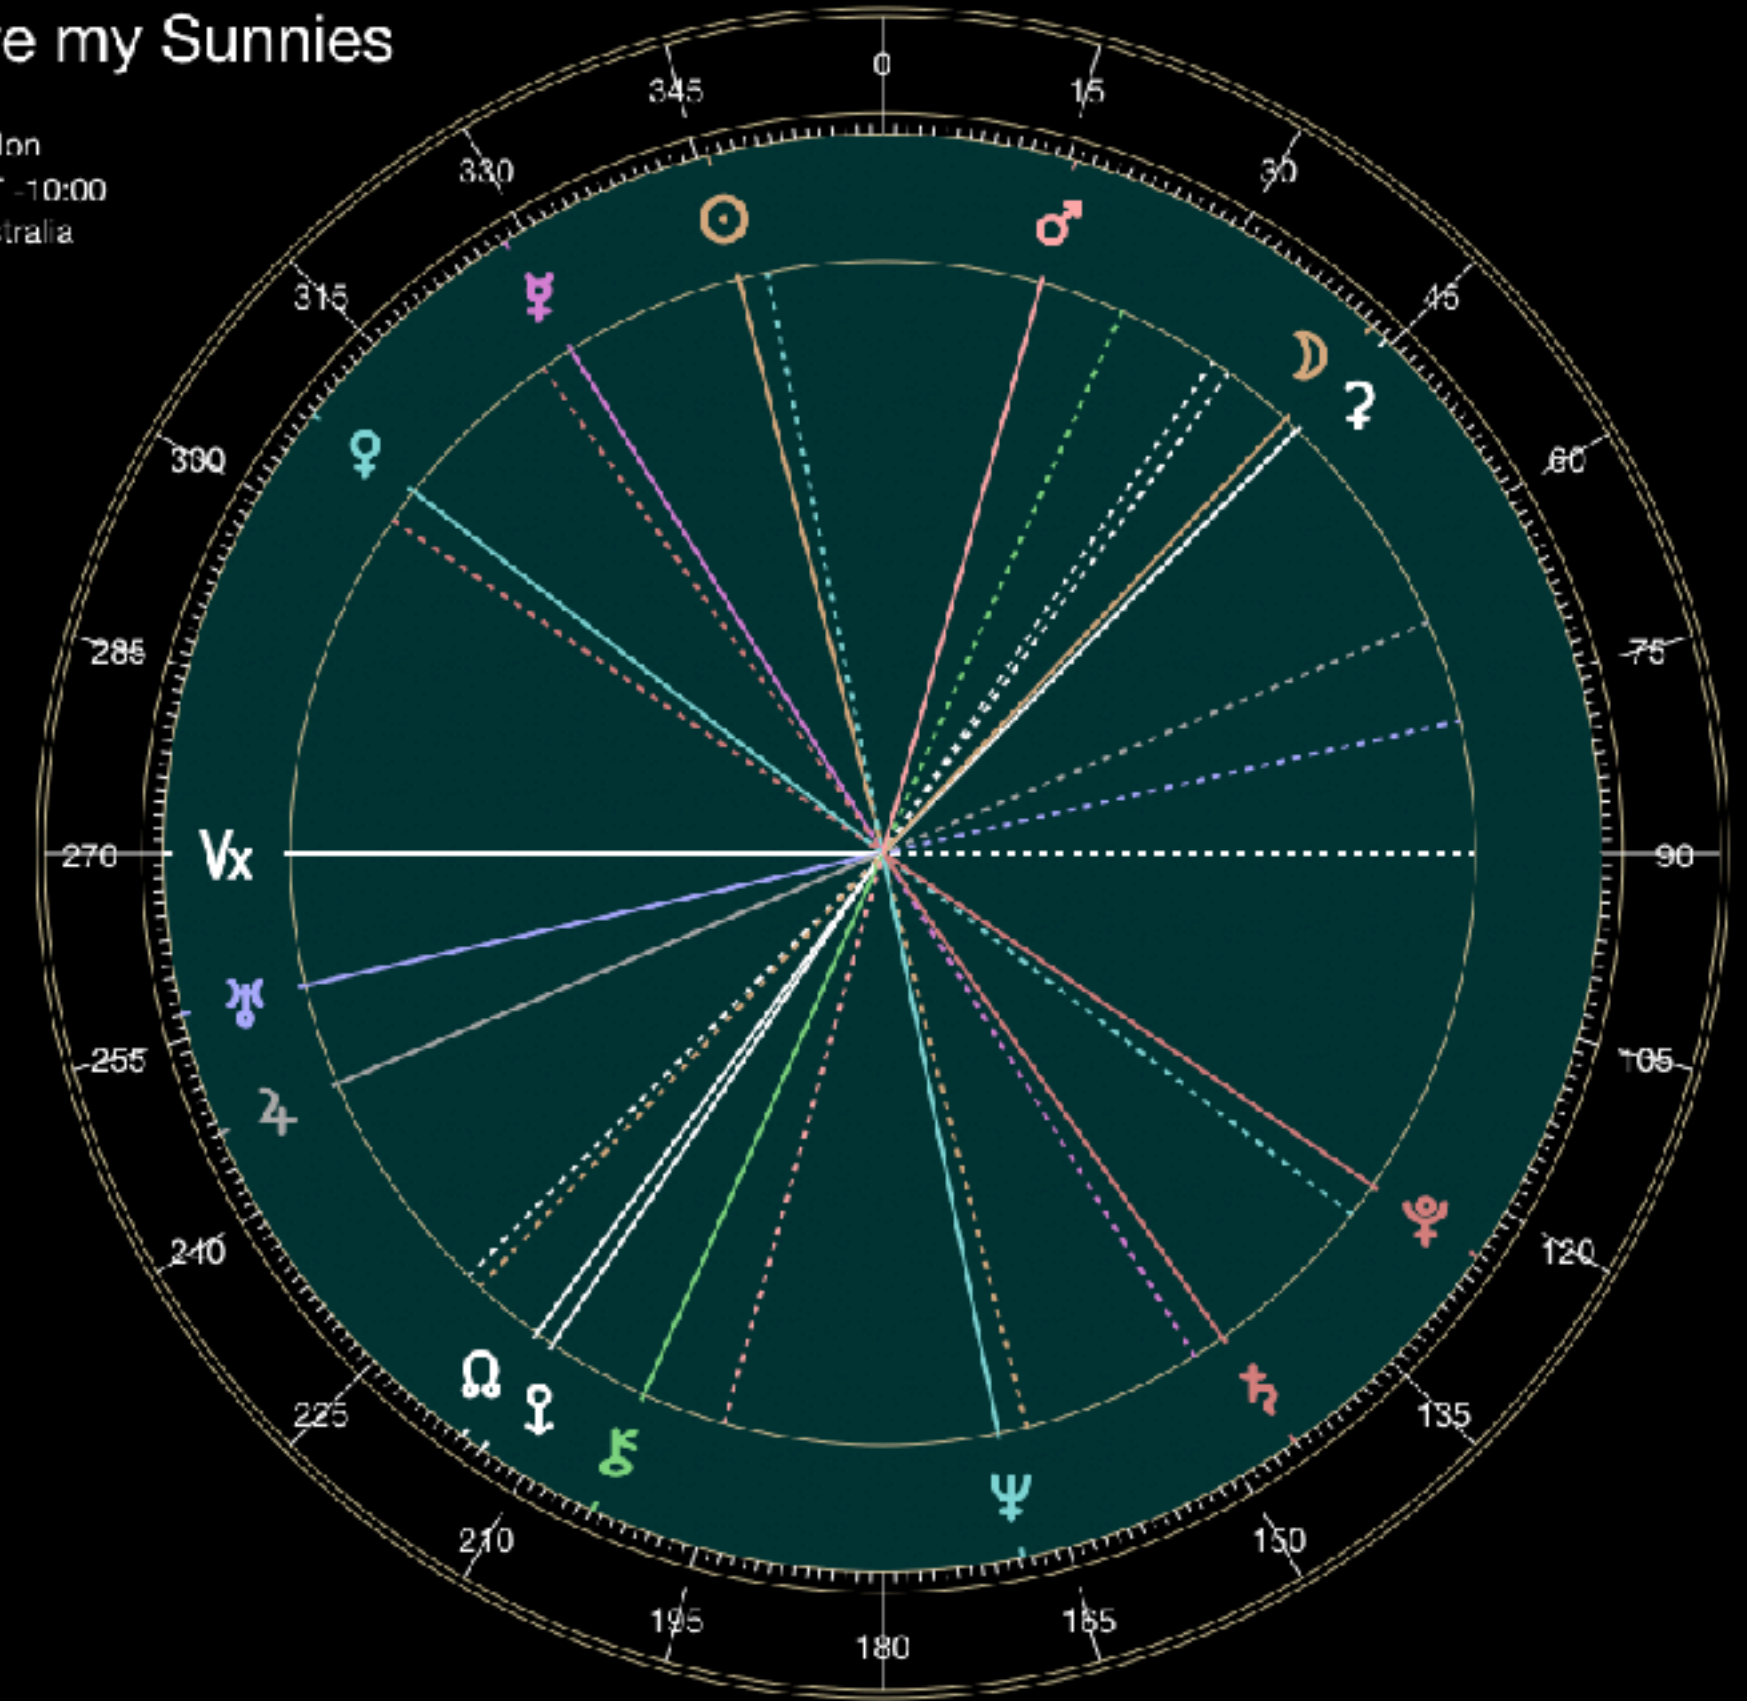

Wher are my Sunnies

Natal
18 Sep 2023, Mon
12:51 PM AEST -10:00
Melbourne, Australia
Local Space

What is the significator?

What does it describe?