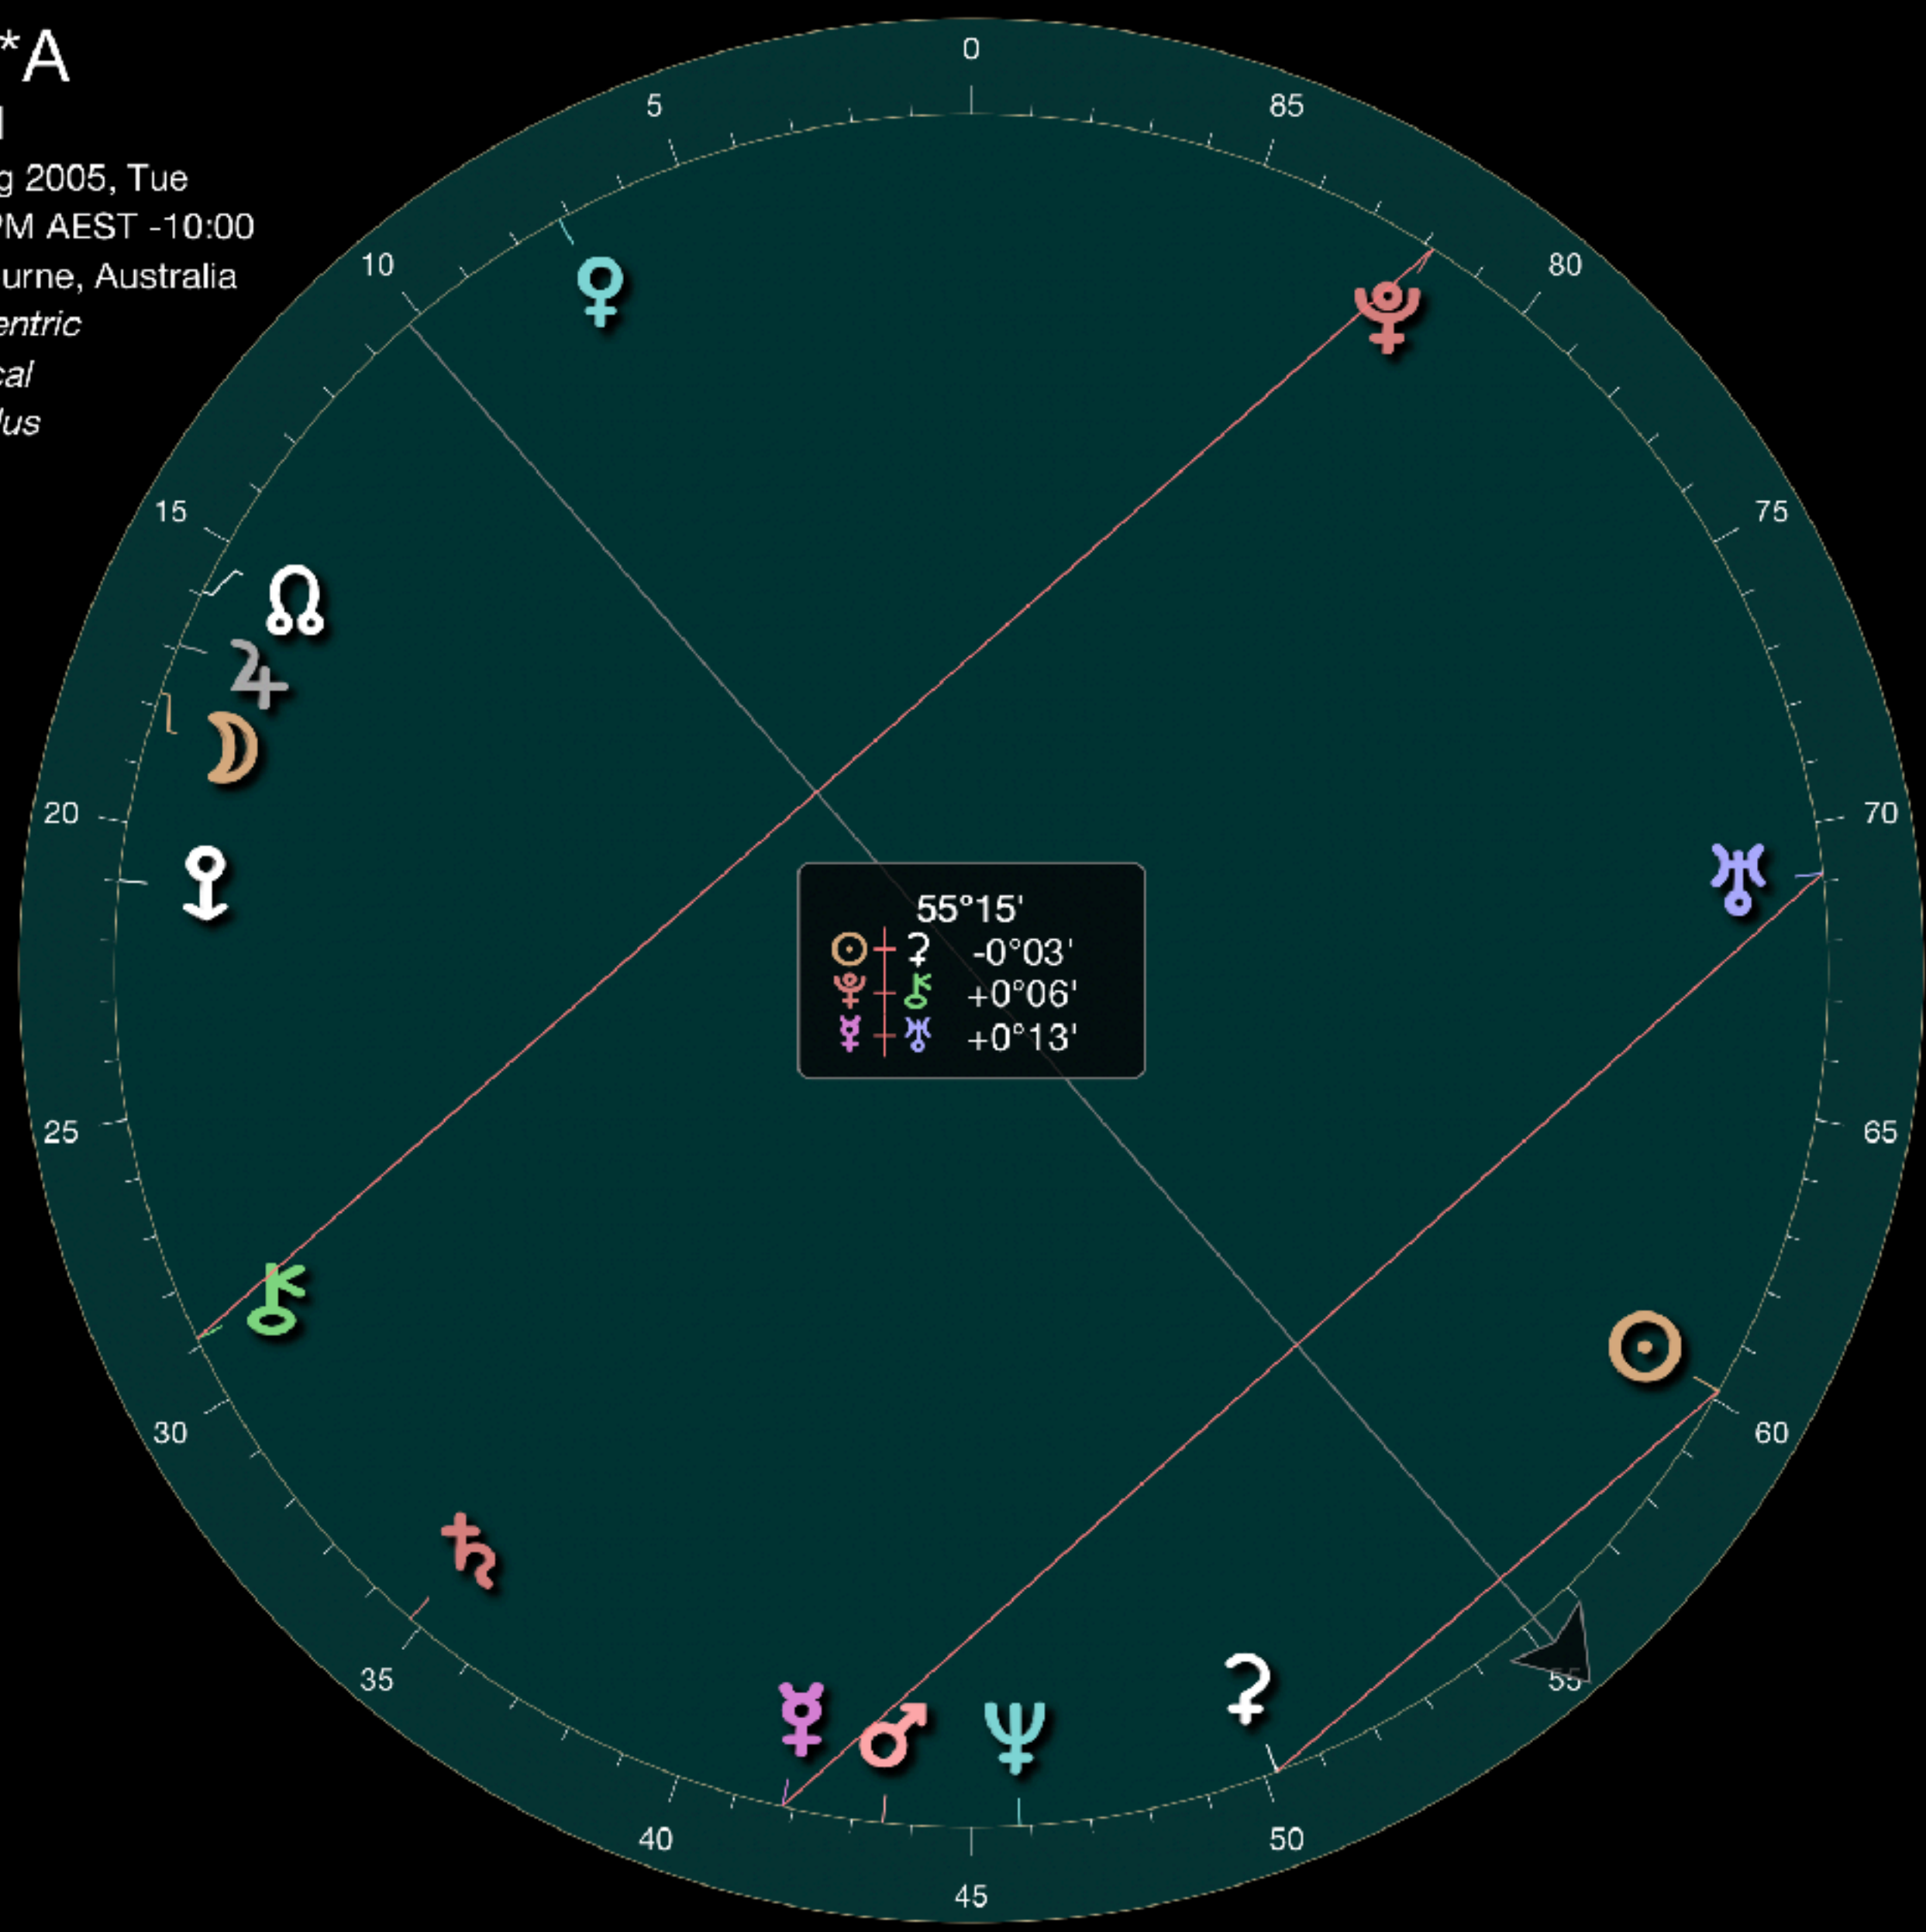

Geocentric

Tropical

Placidus

MELBOURNE - HQ  
25° Leo fixed = Julija's relocated MC

Midpoints  
Sun/ Ceres  
Uranus/Mercury

UK and NETH - Chiron  
midpoint = Mercury -Jupiter

What else can I see/find?

Add Vertex 8° Gemini = Phoenix IC  
Add- midpoints  
Add - Asteroids, centaurs etc