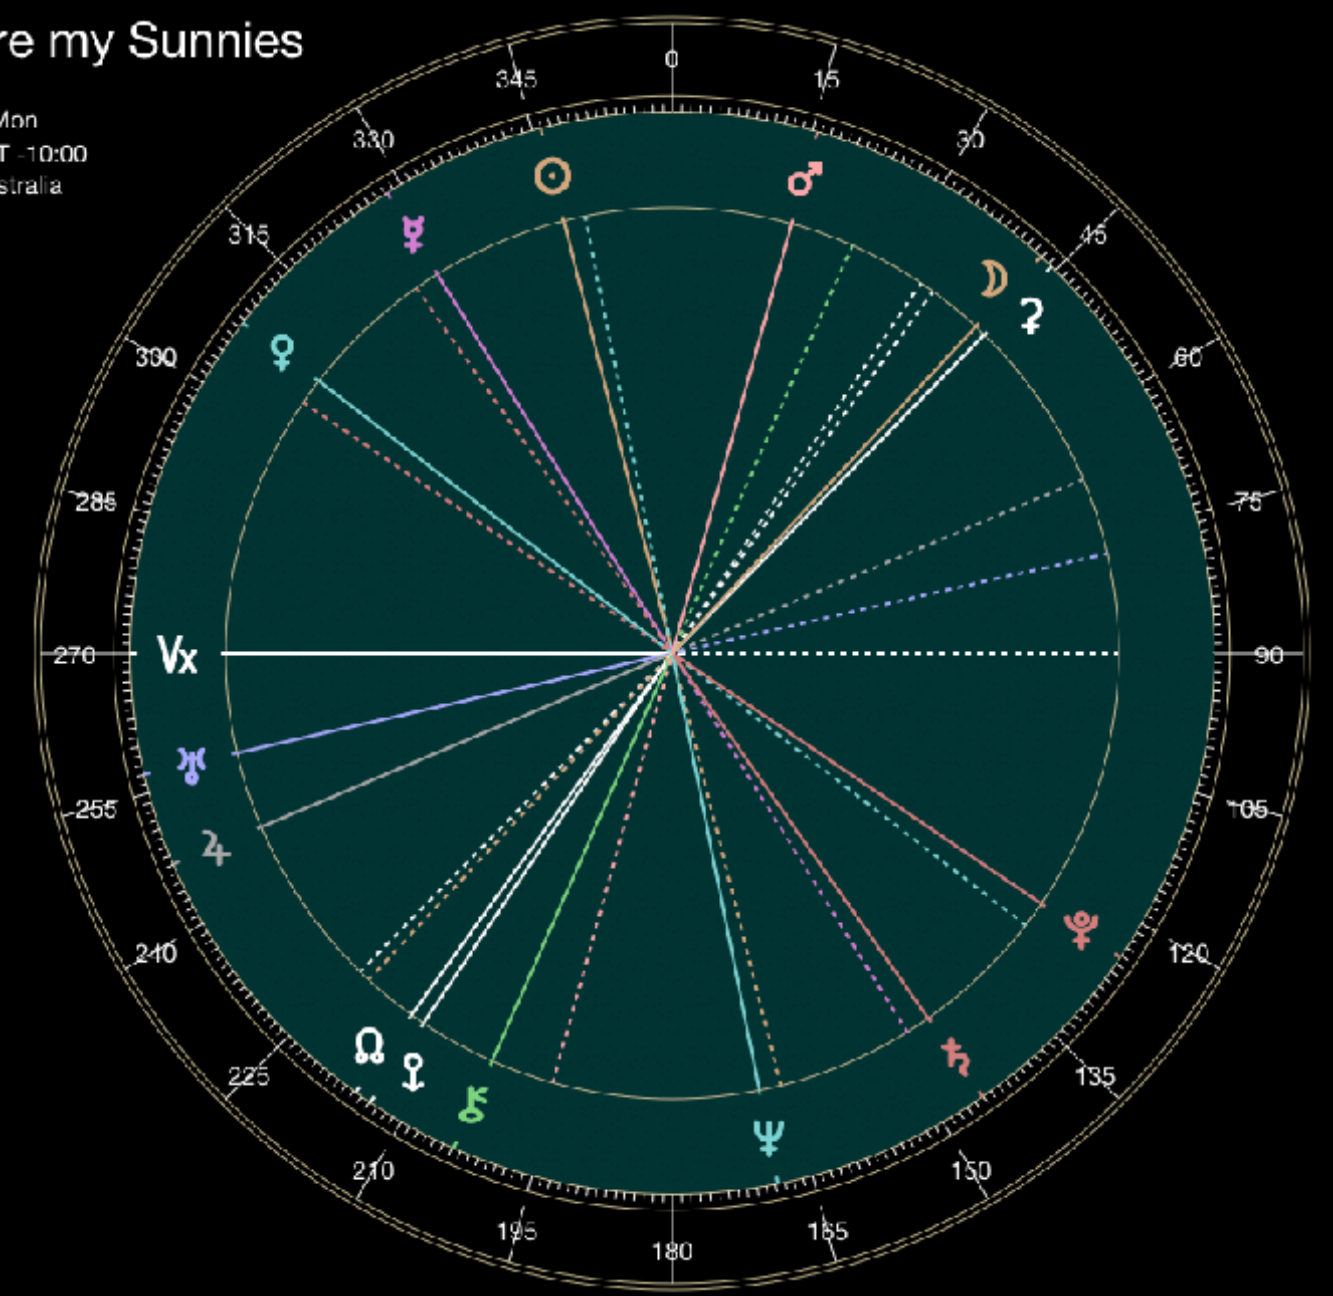

# Wher are my Sunnies

Natal  
18 Sep 2023, Mon  
12:51 PM AEST -10:00  
Melbourne, Australia  
Local Space

What is the significator?

What does it describe?

Saturn in Pisces?  
Heavy, soft, hidden, water?

Wher are my Sunnies  
Natal  
18 Sep 2023, Mon  
12:51 PM AEST -10:00  
Melbourne, Australia  
Local Space