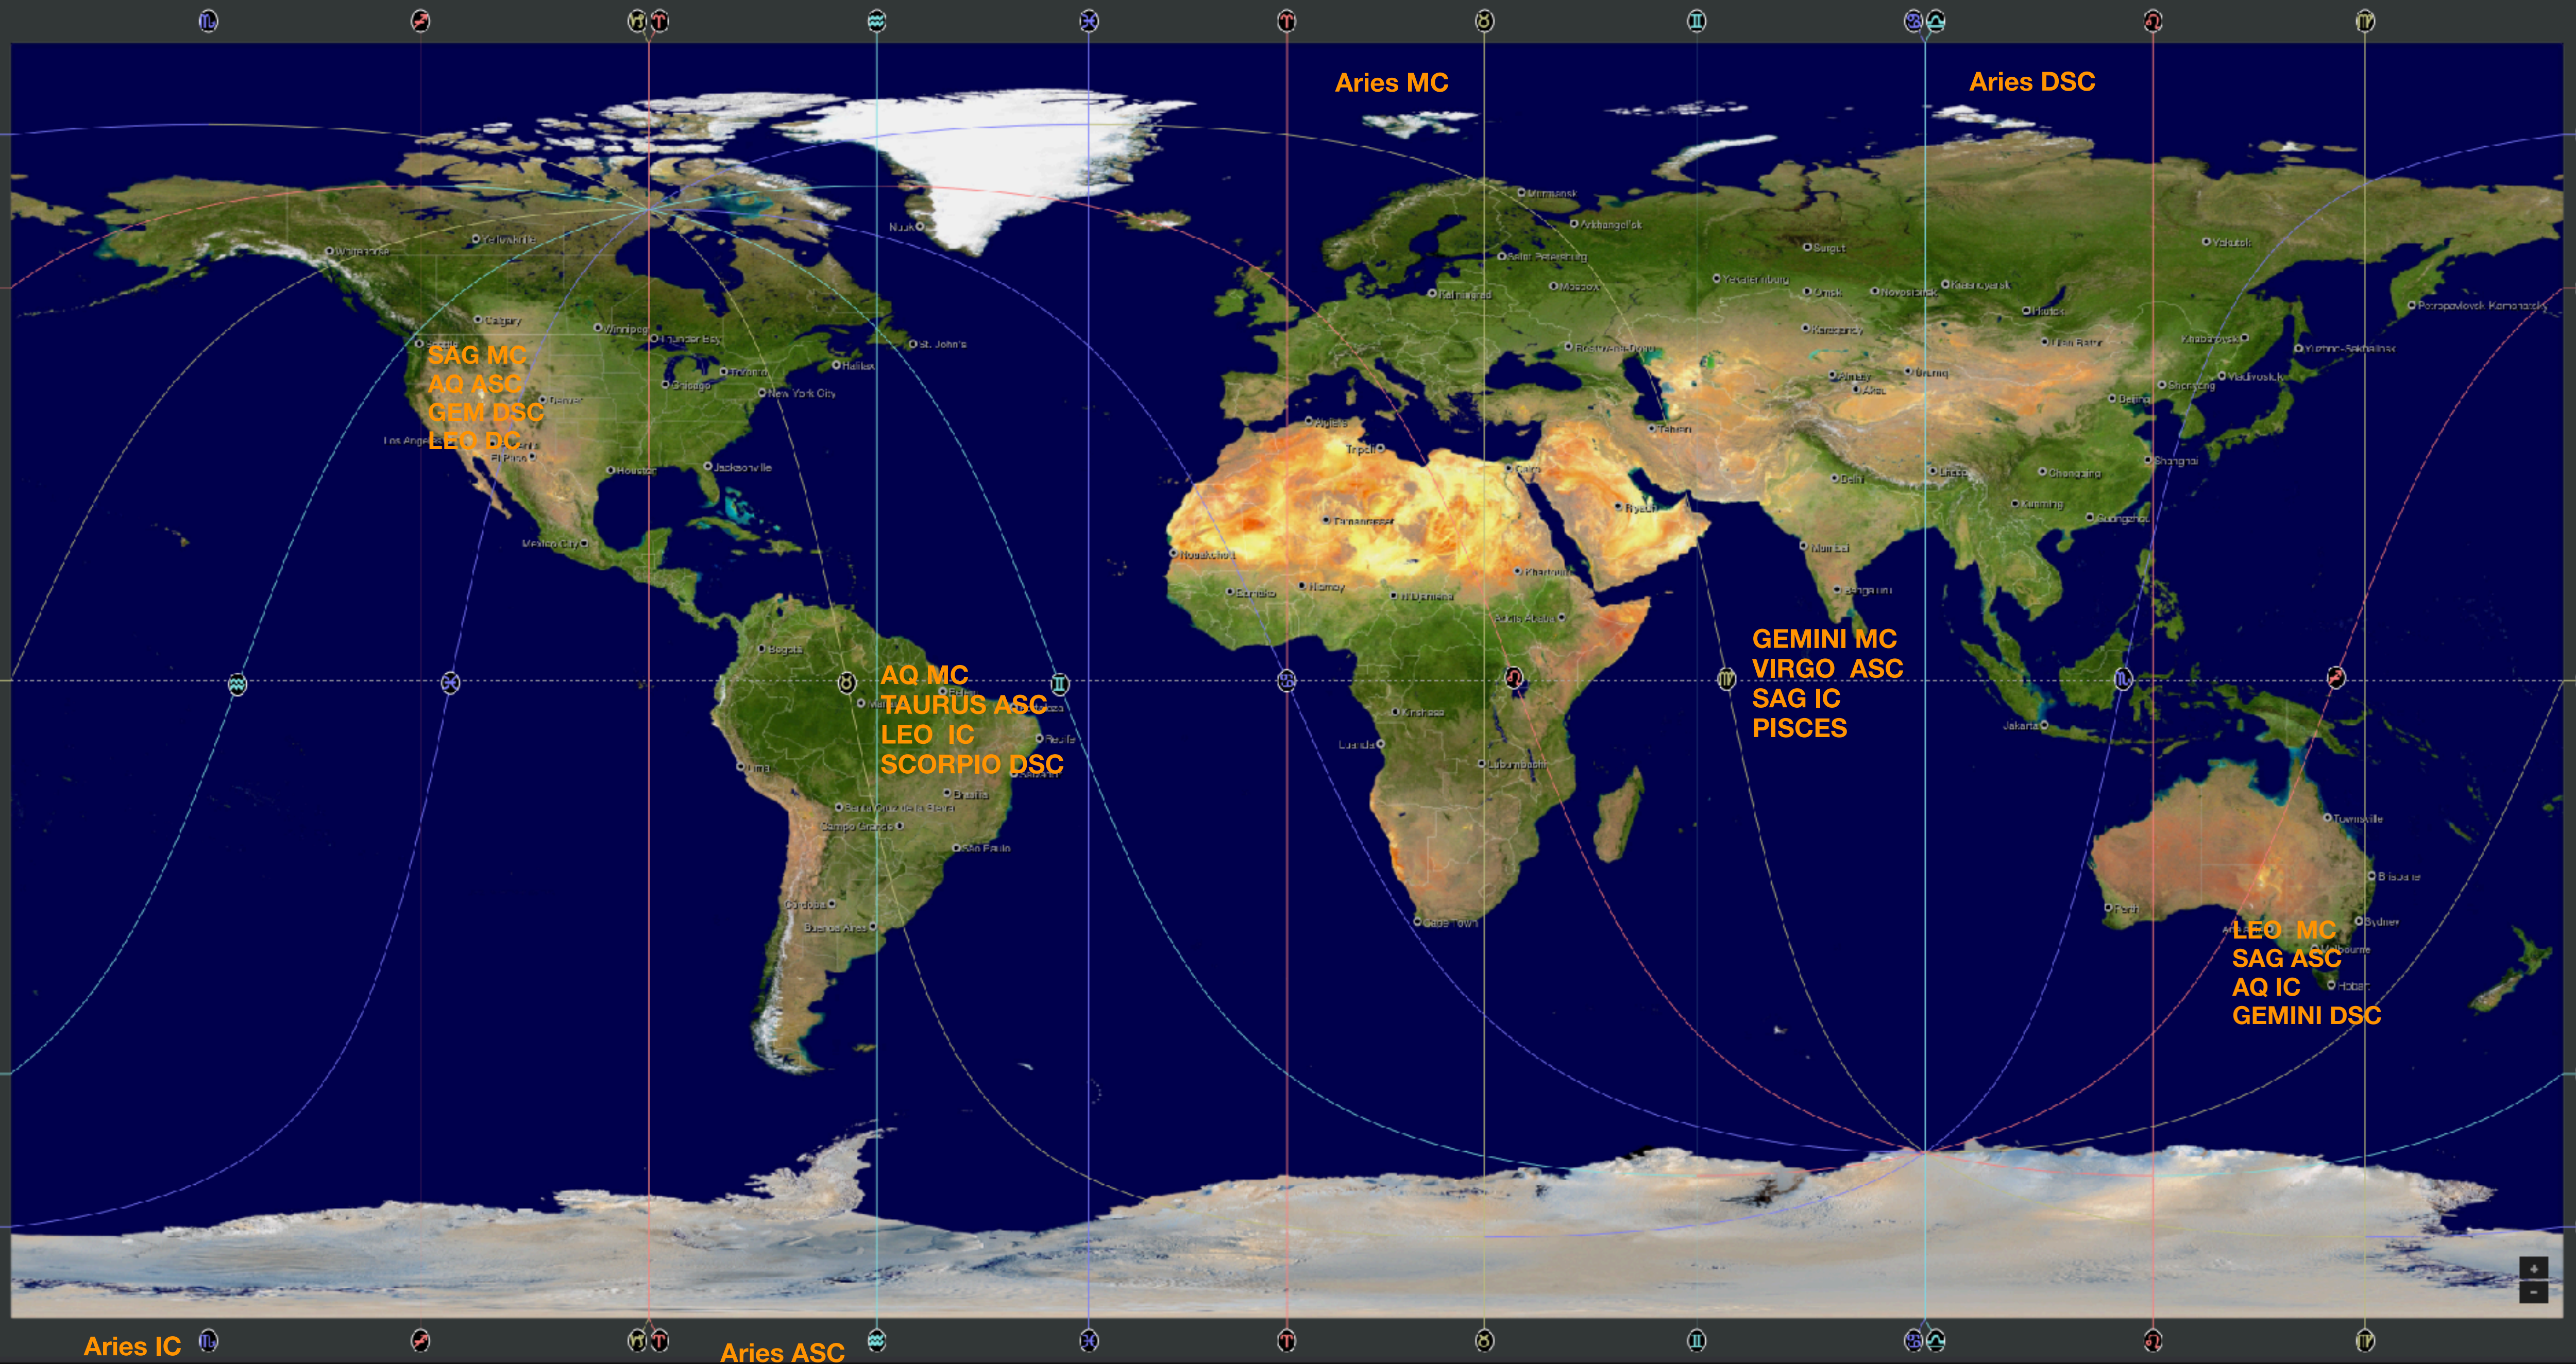

FIRE PRONE AREAS