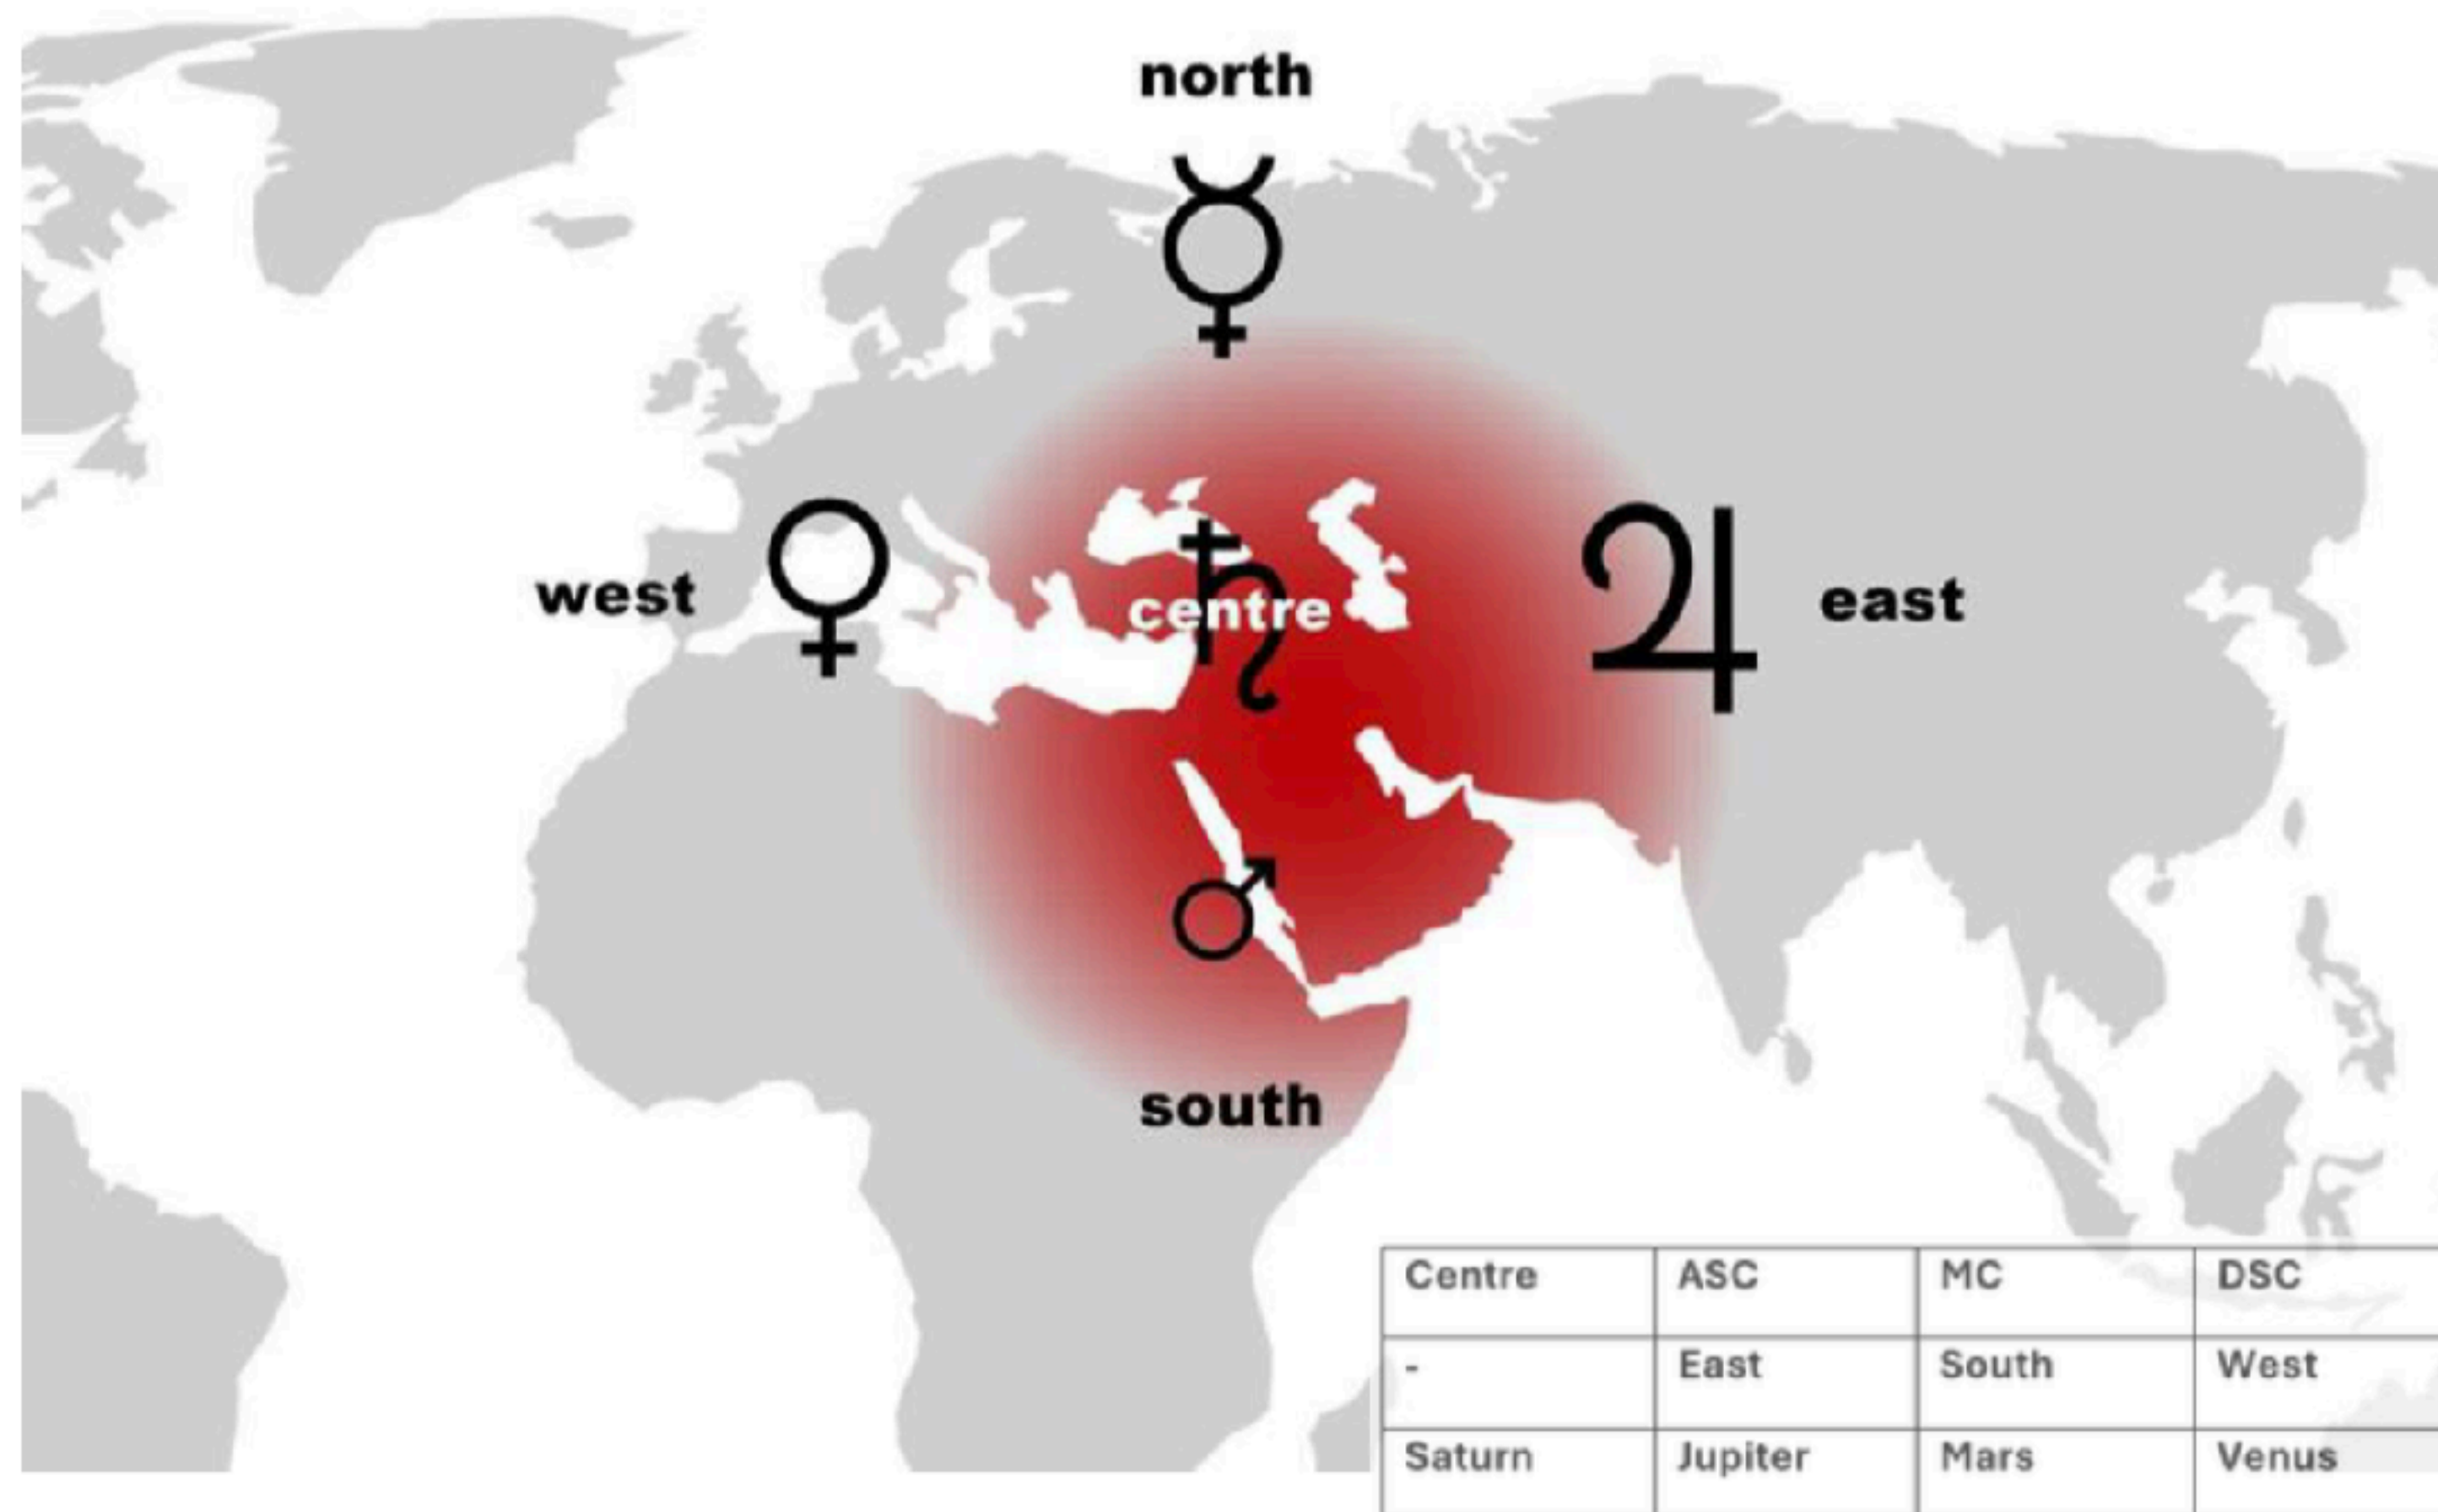

Chaldean order of Planets - Saturn, Jupiter, Mars, Venus, Mercury

Centre - Saturn, solid base,

East - Jupiter, protection, expansion

South - Mars, enemies/war/heat, conquer others (10th house)

West - Venus, friends. Enemies, (Libra) 7th House

North - Mercury, Trade, travel (travel to underworld death)