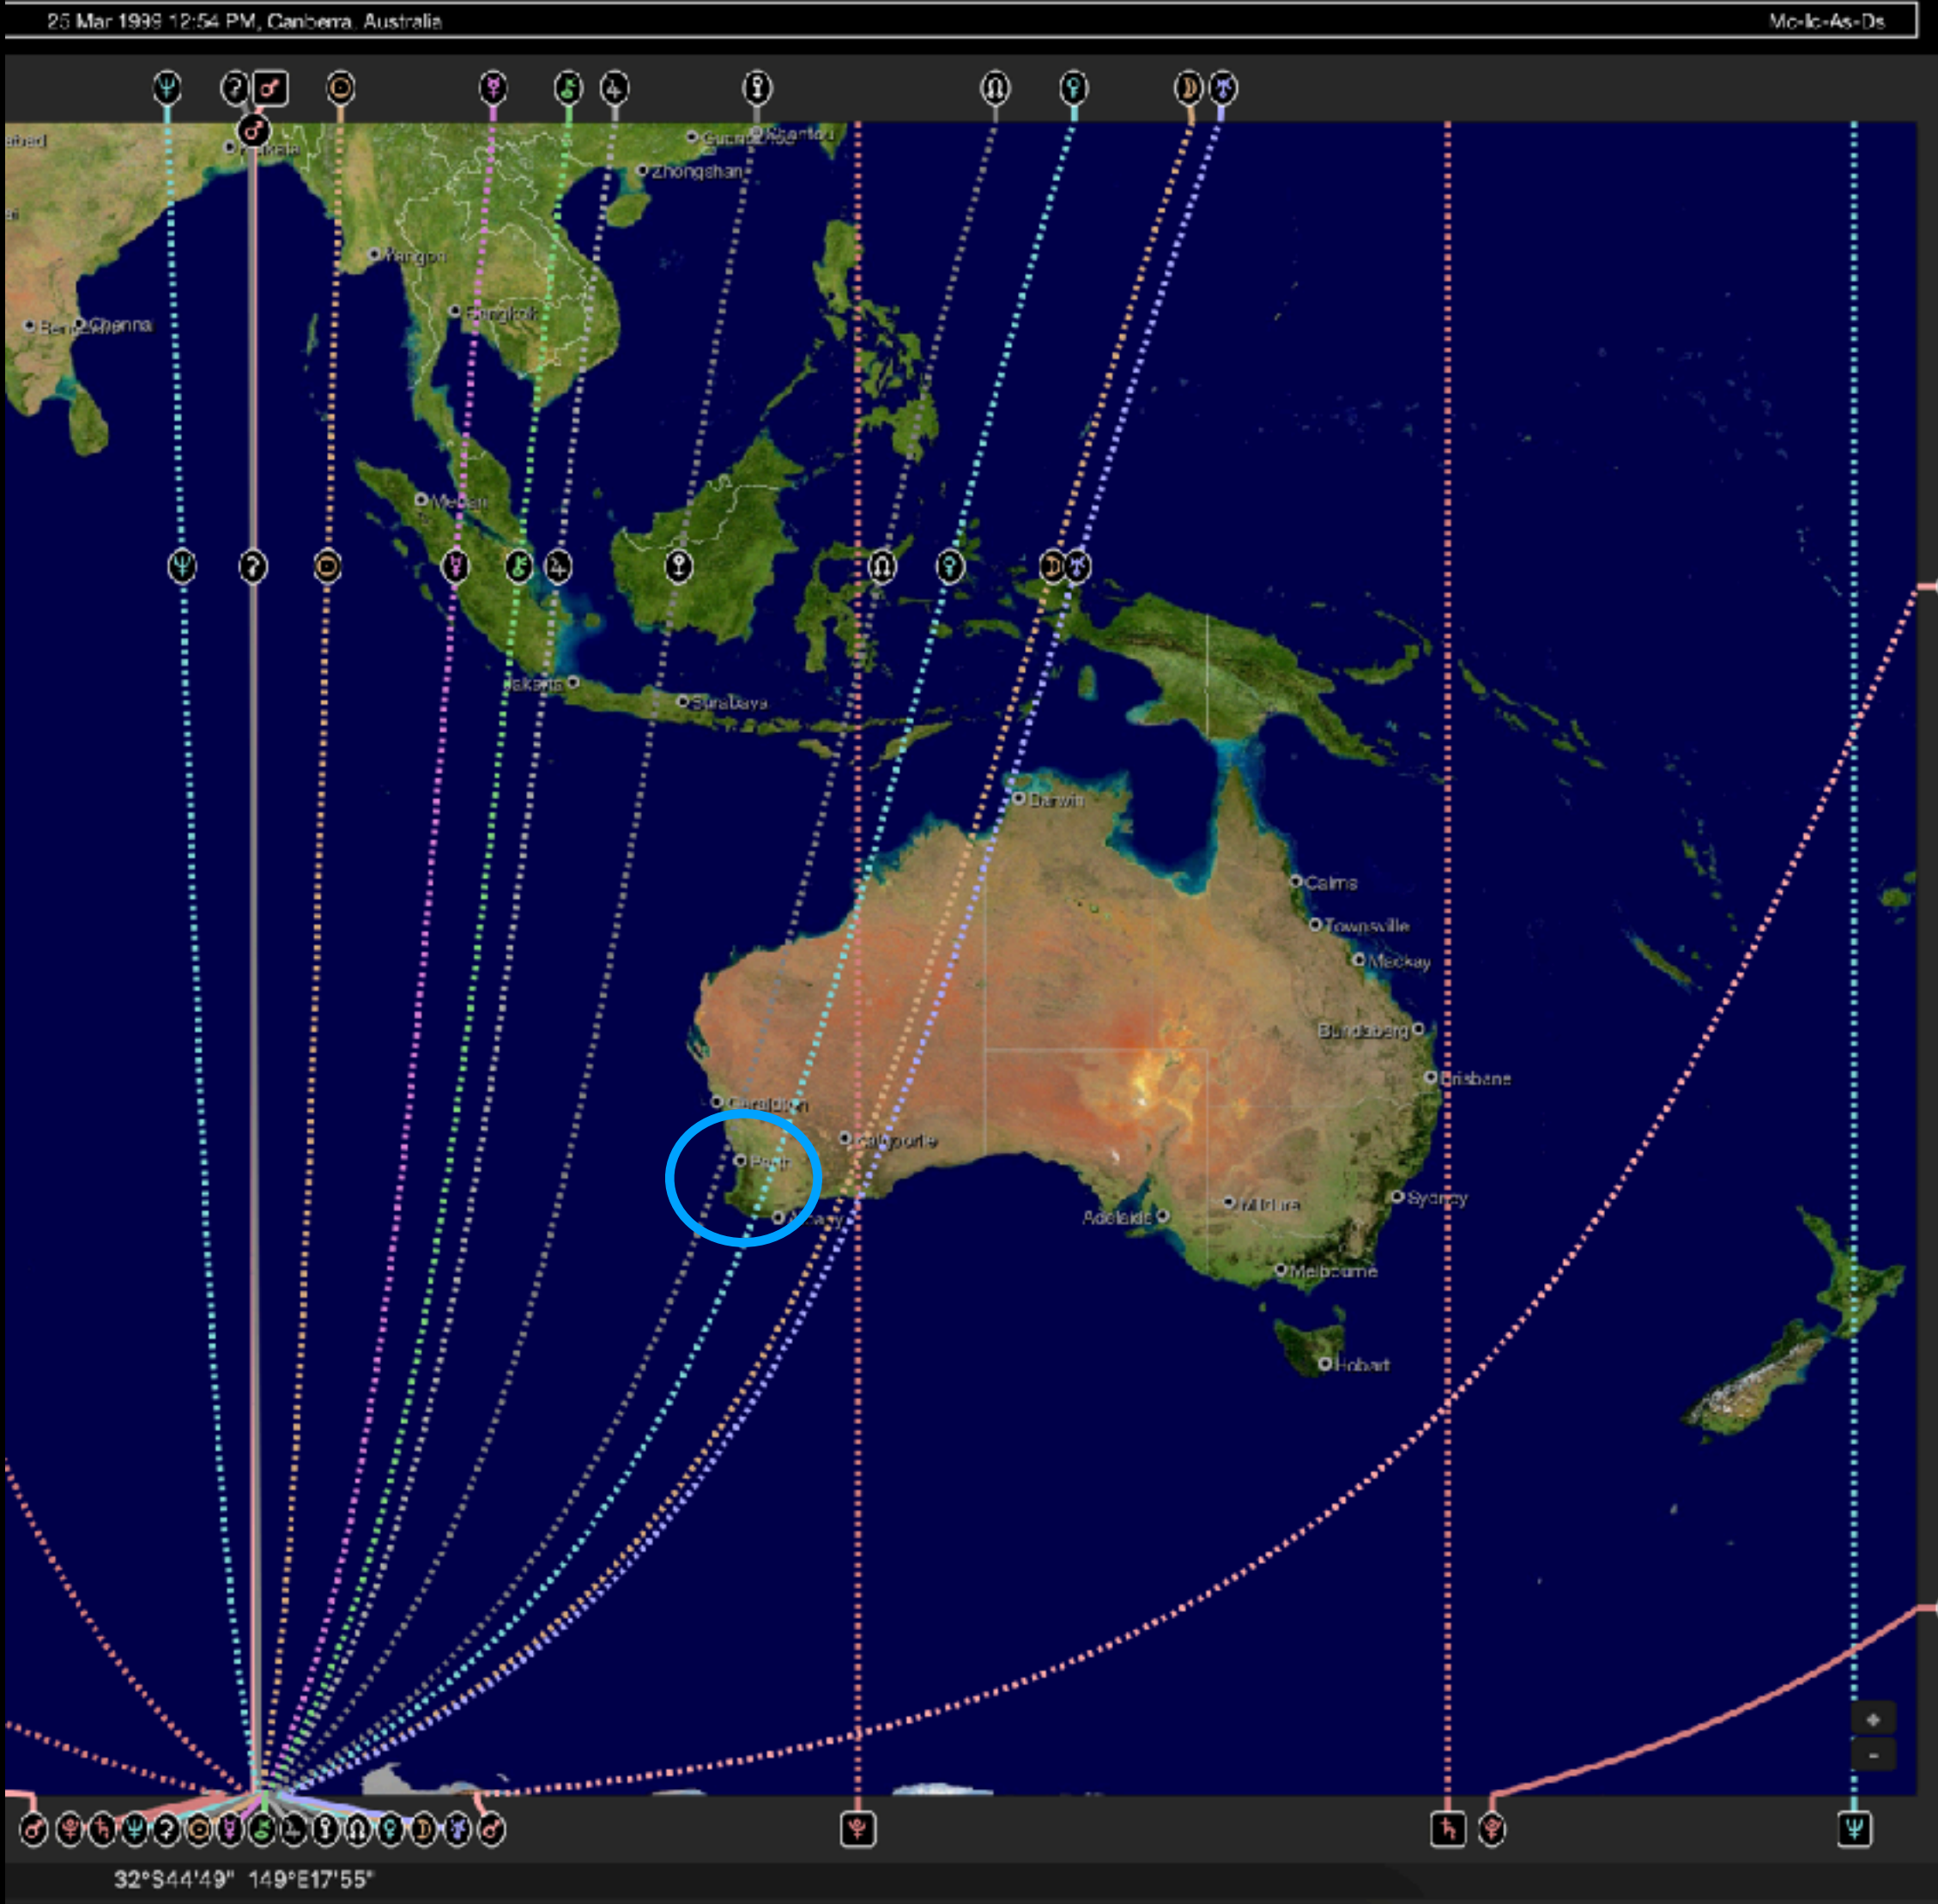

Geodetic SR