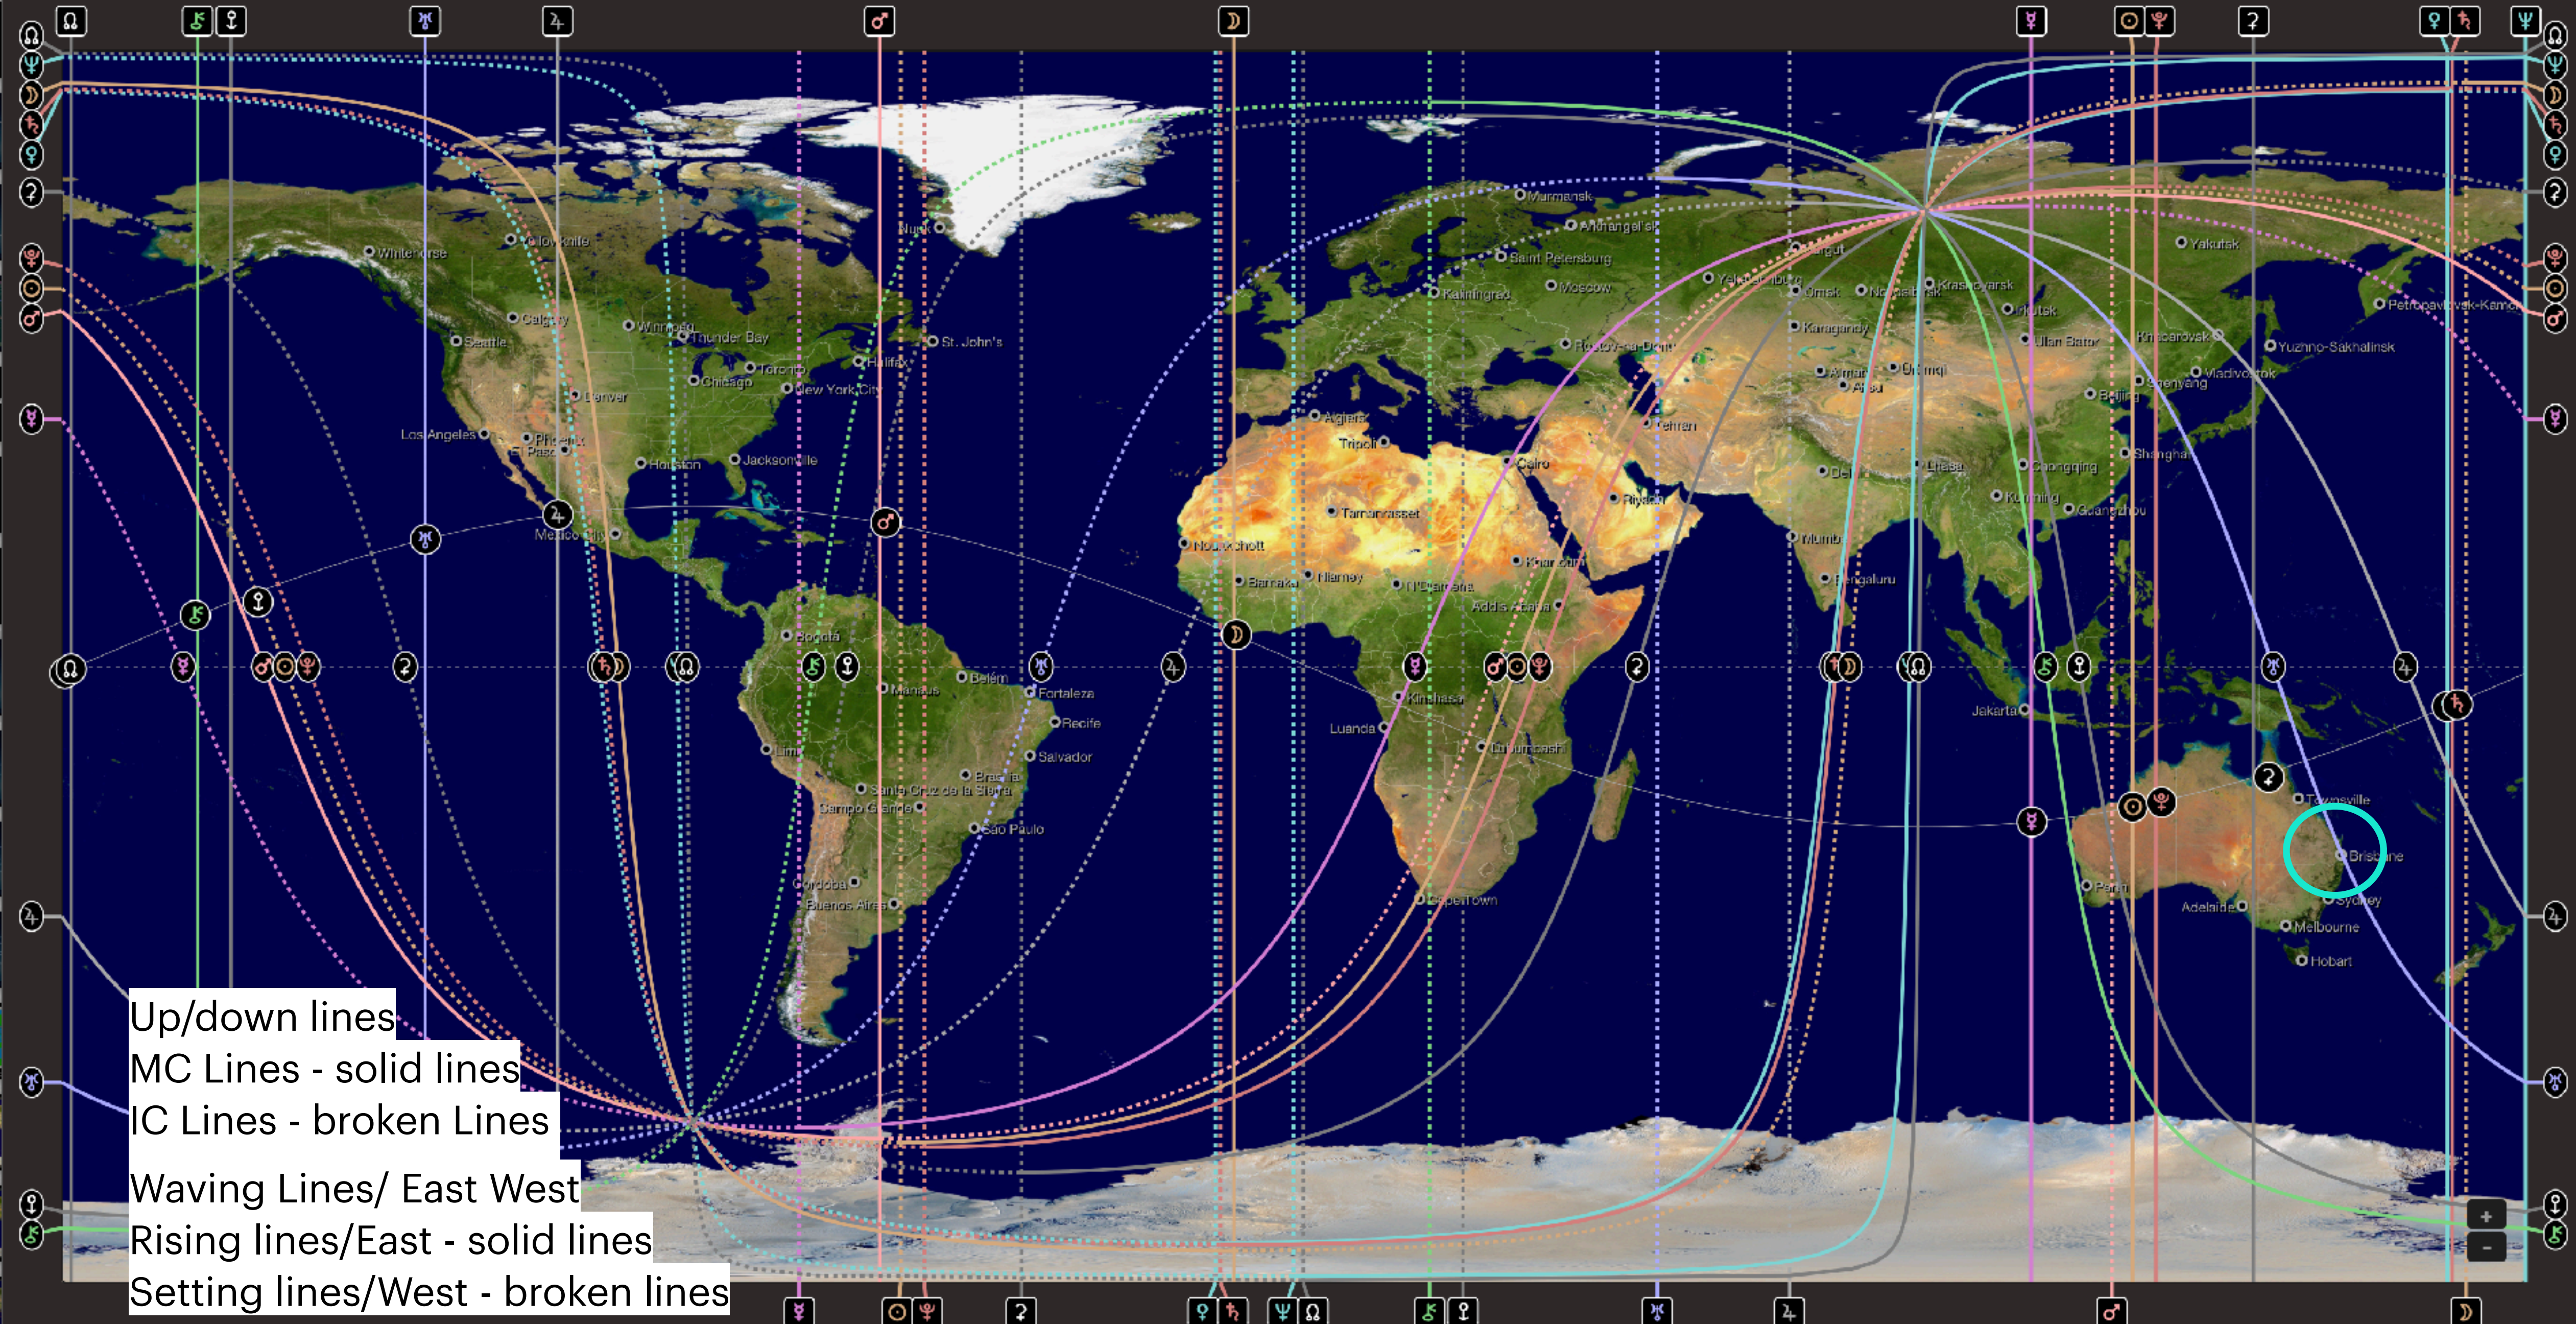

# A+C+G Maps AstroCartoGraphy

- First developed by Jim Lewis- developed through previous theories
- First done mapping by hand in mundo lines, where planets rise, culminate, set and anti-culminate around planet
- First Map 1976, First Book 1979
- See angular planets and parans easily by map  
Parans -  
2 planets(stars) are angular  
2 planets cross at same latitude
- Create relocated charts for places of interest  
Add Paran latitude
- In Mid 80's Jim Lewis struck by vehicle crossing Military Road, Sydney  
Mars Ascending line