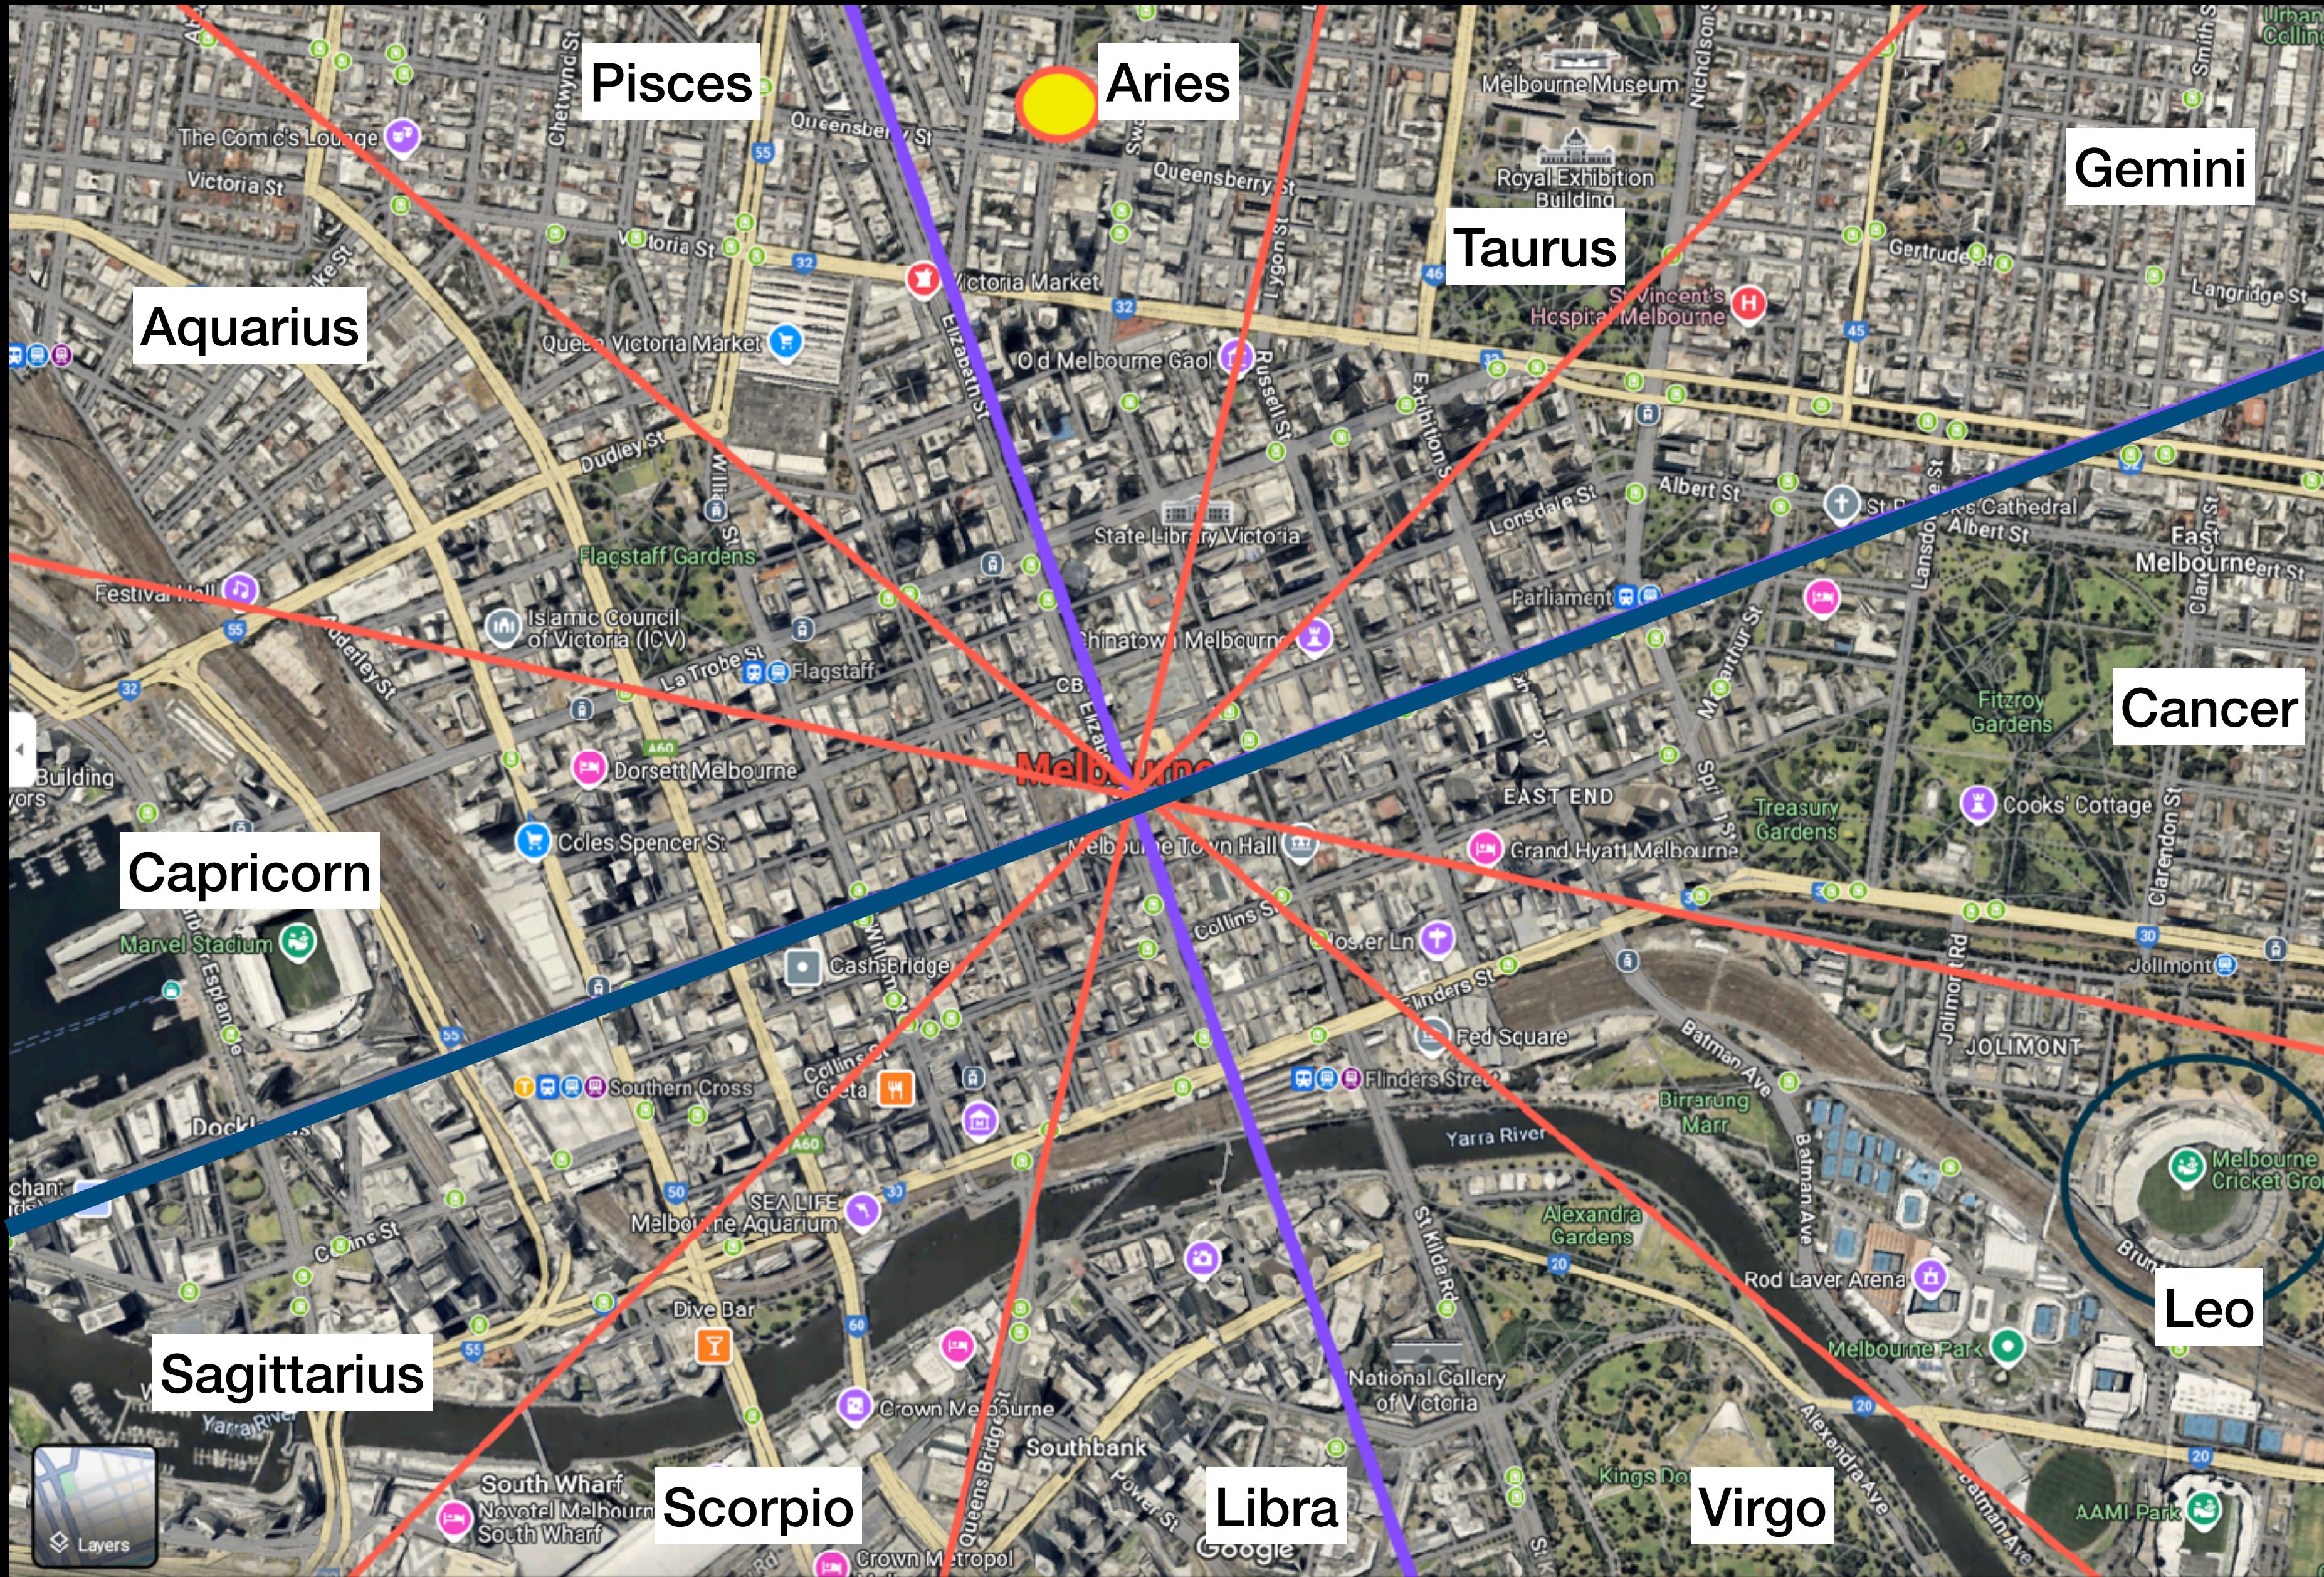

Sacred Zodiac - Melbourne

GPO - centre

Follow Transits

Winter Solstice
Sunrise
30°
North of East

EAST

Landmarks

I
Live on my
Nodal Axis

WEST

Summer Solstice
Sunset
30°
South of West

Use for House and Garden