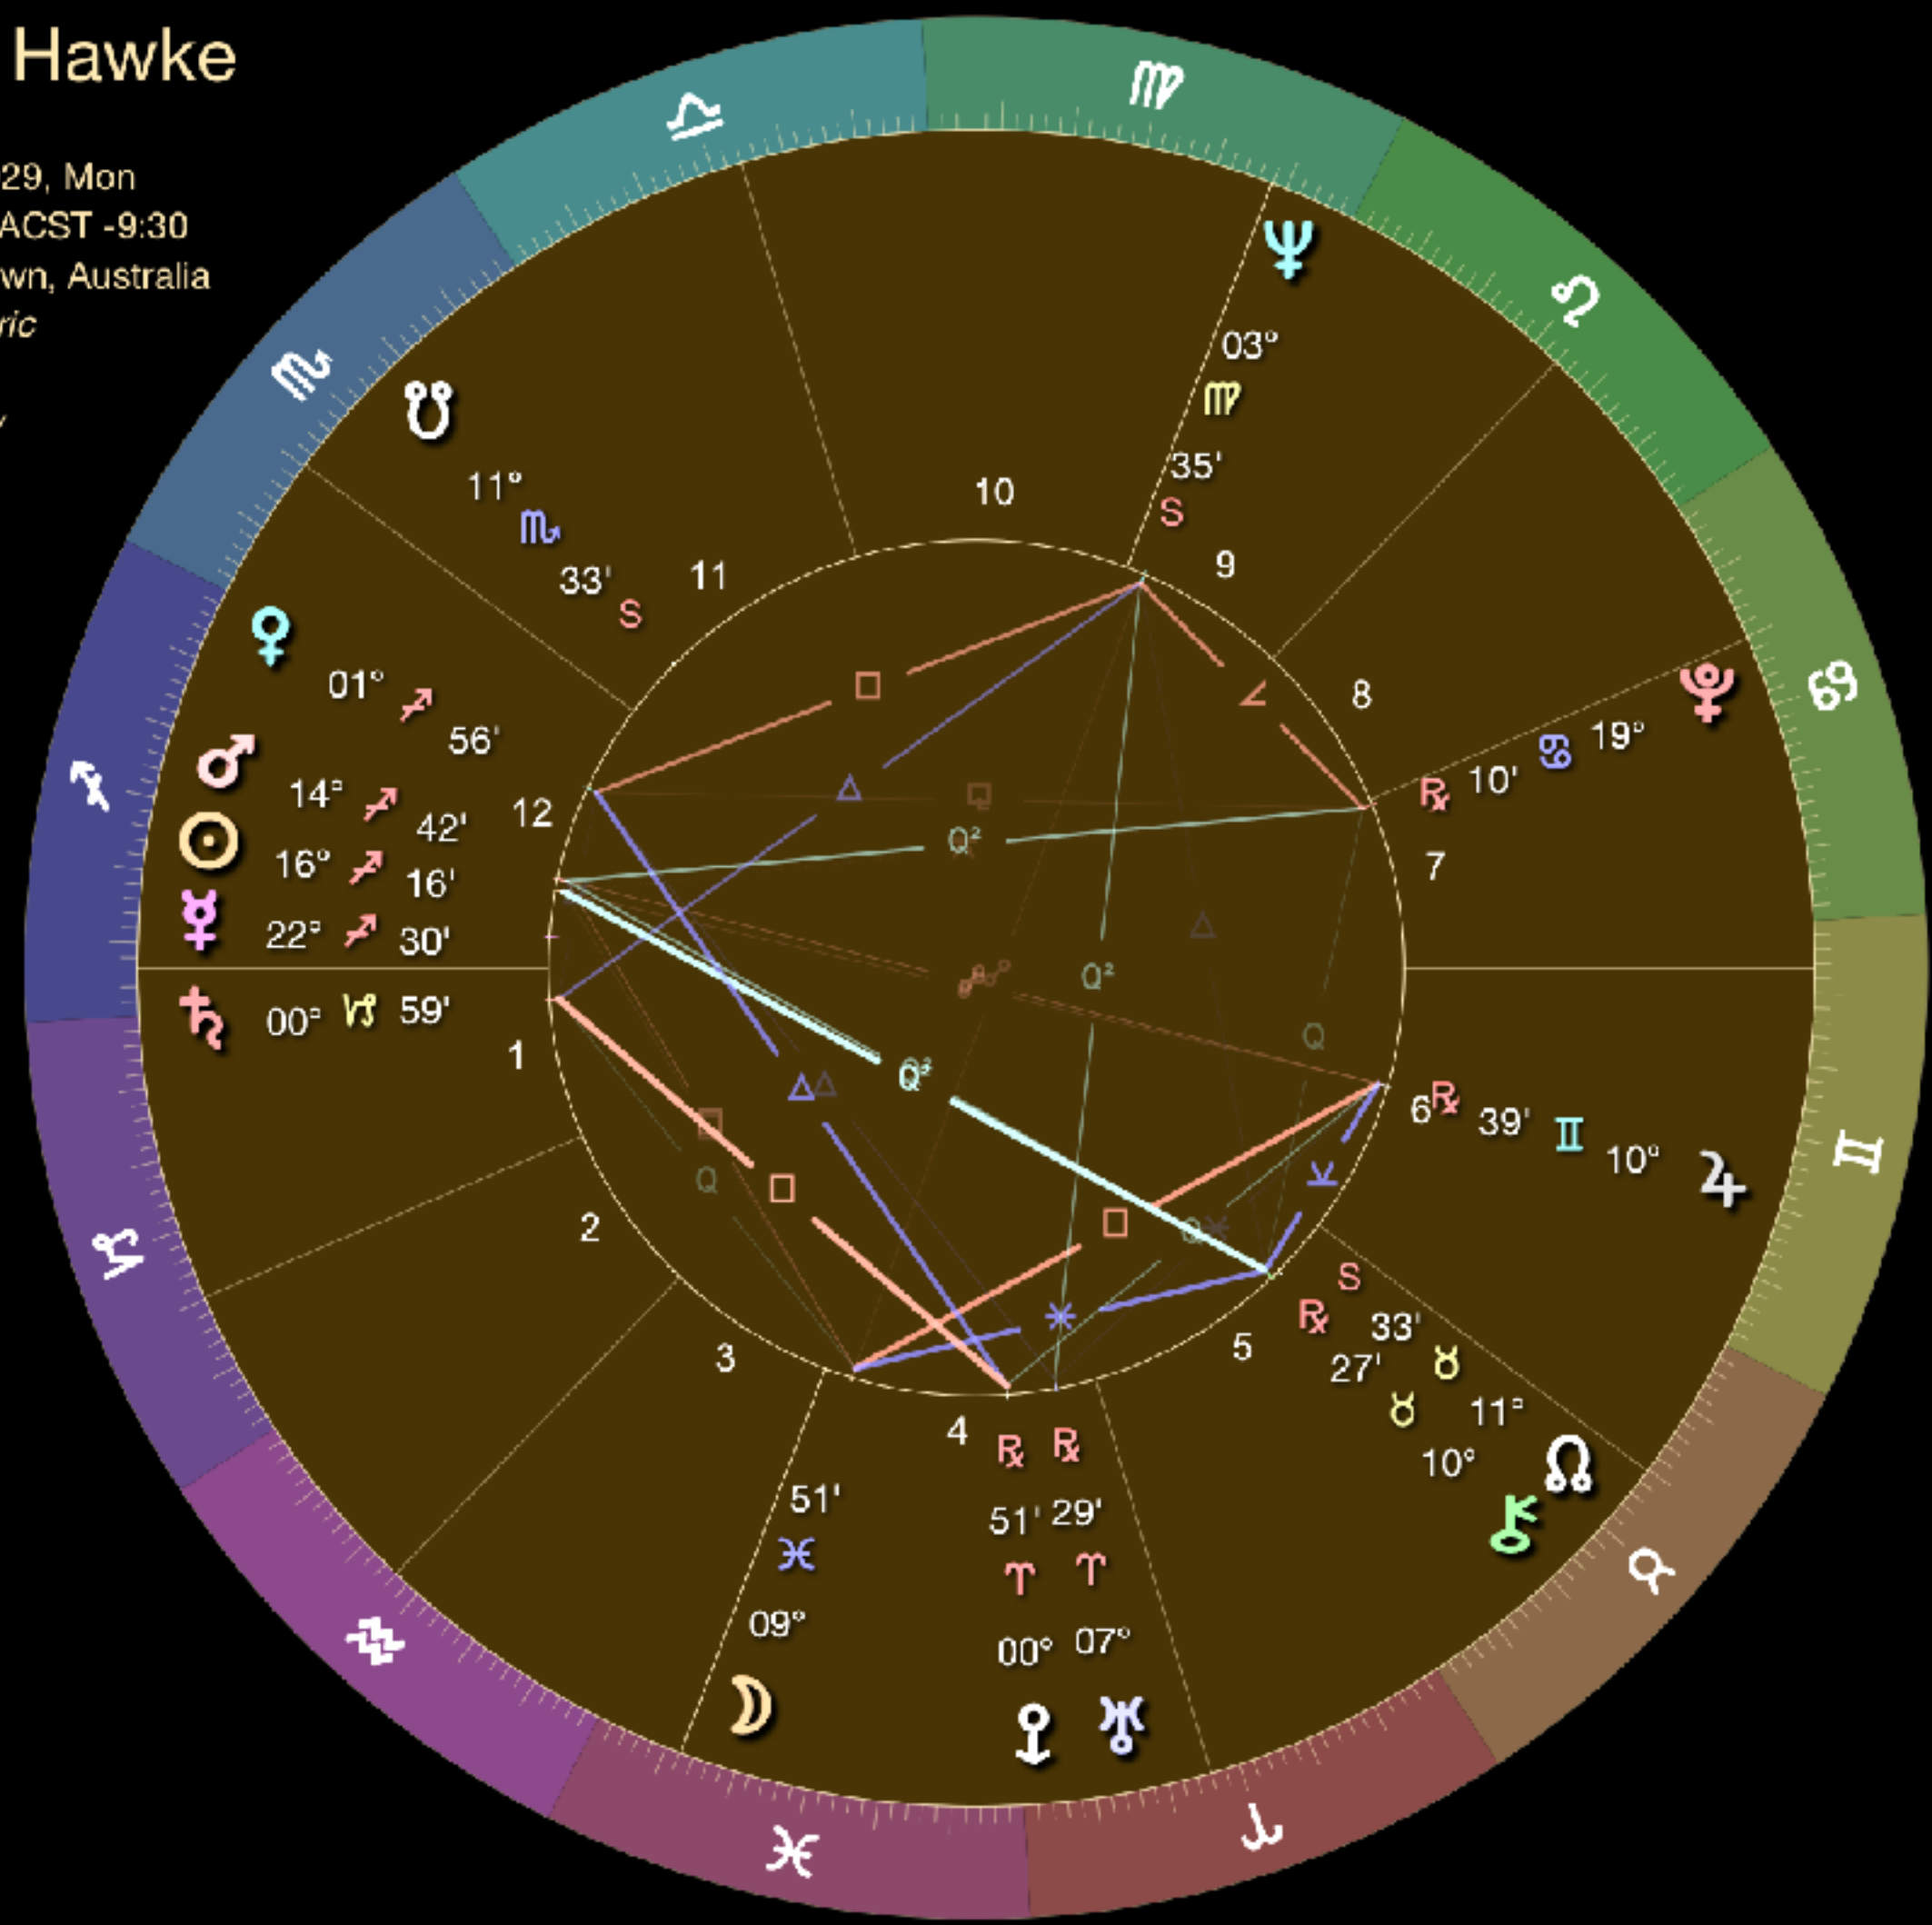

Bob Hawke

Natal
9 Dec 1929, Mon
5:30 am ACST -9:30
Bordertown, Australia
Geocentric
Tropical
Porphyry

Canberra Co-ordinates : 18° Sag ASC, 27° Leo MC
Bob Hawke : Sun 16° SAG, ME 22° SAG