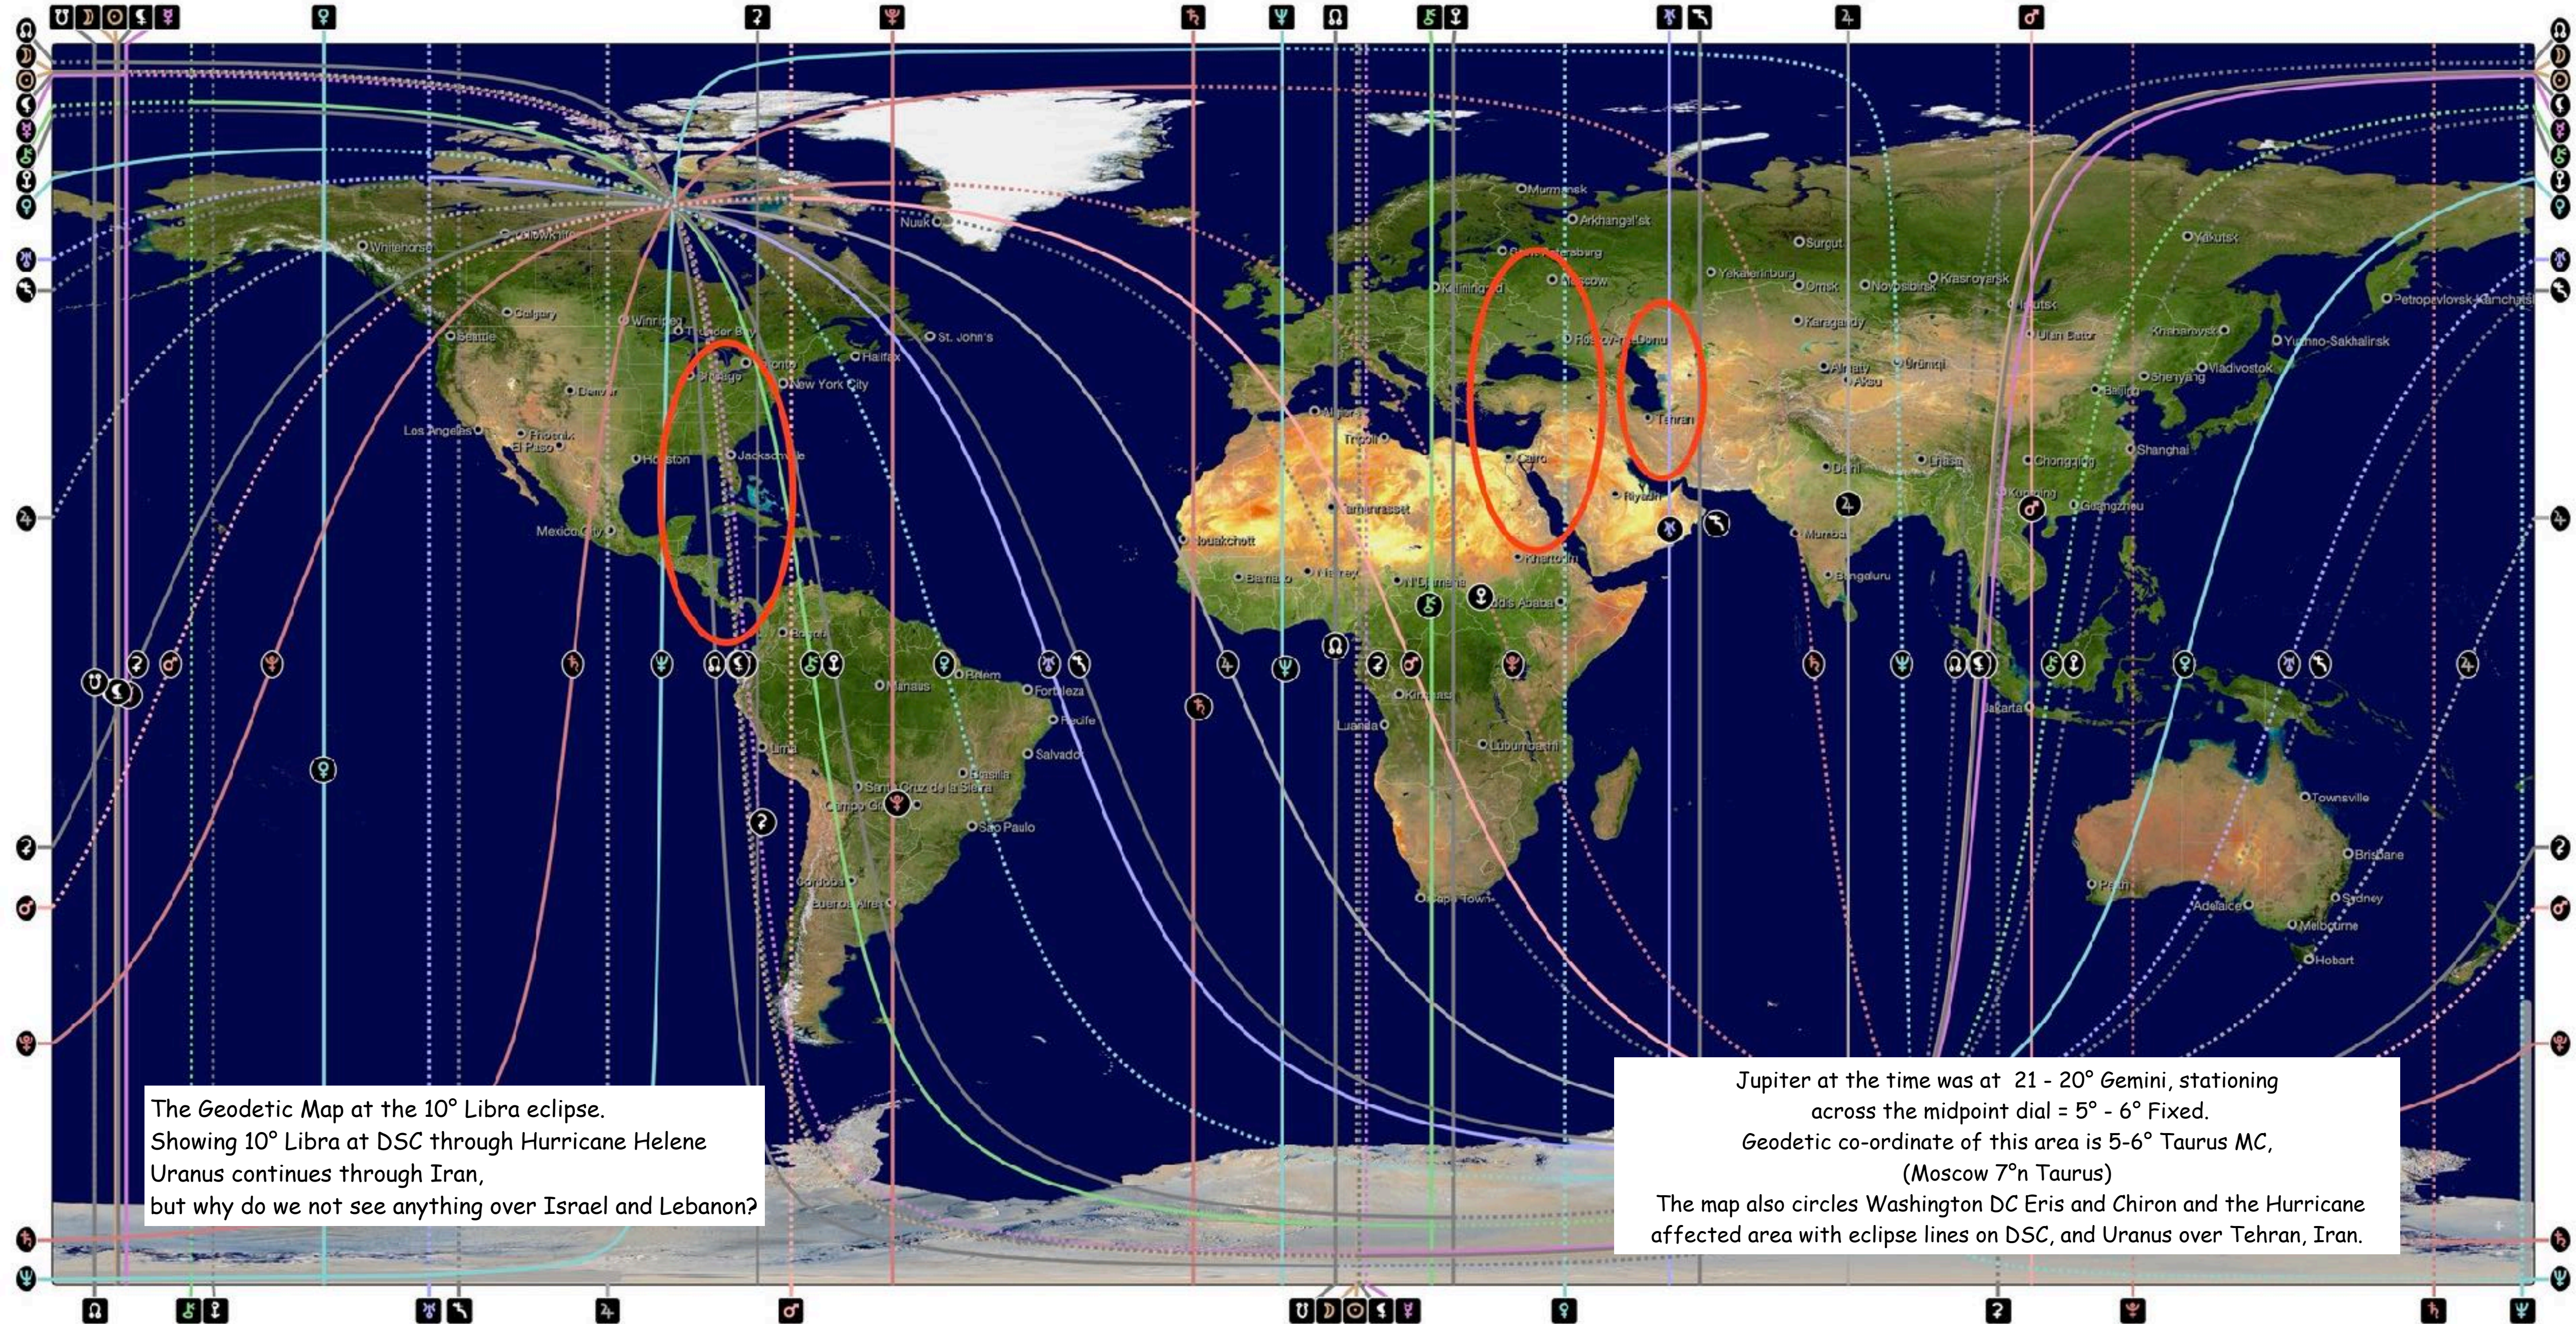

The Geodetic Map at the 10° Libra eclipse.
Showing 10° Libra at DSC through Hurricane Helene
Uranus continues through Iran,
but why do we not see anything over Israel and Lebanon?

Jupiter at the time was at 21 - 20° Gemini, stationing
across the midpoint dial = 5° - 6° Fixed.
Geodetic co-ordinate of this area is 5-6° Taurus MC,
(Moscow 7°n Taurus)
The map also circles Washington DC Eris and Chiron and the Hurricane
affected area with eclipse lines on DSC, and Uranus over Tehran, Iran.