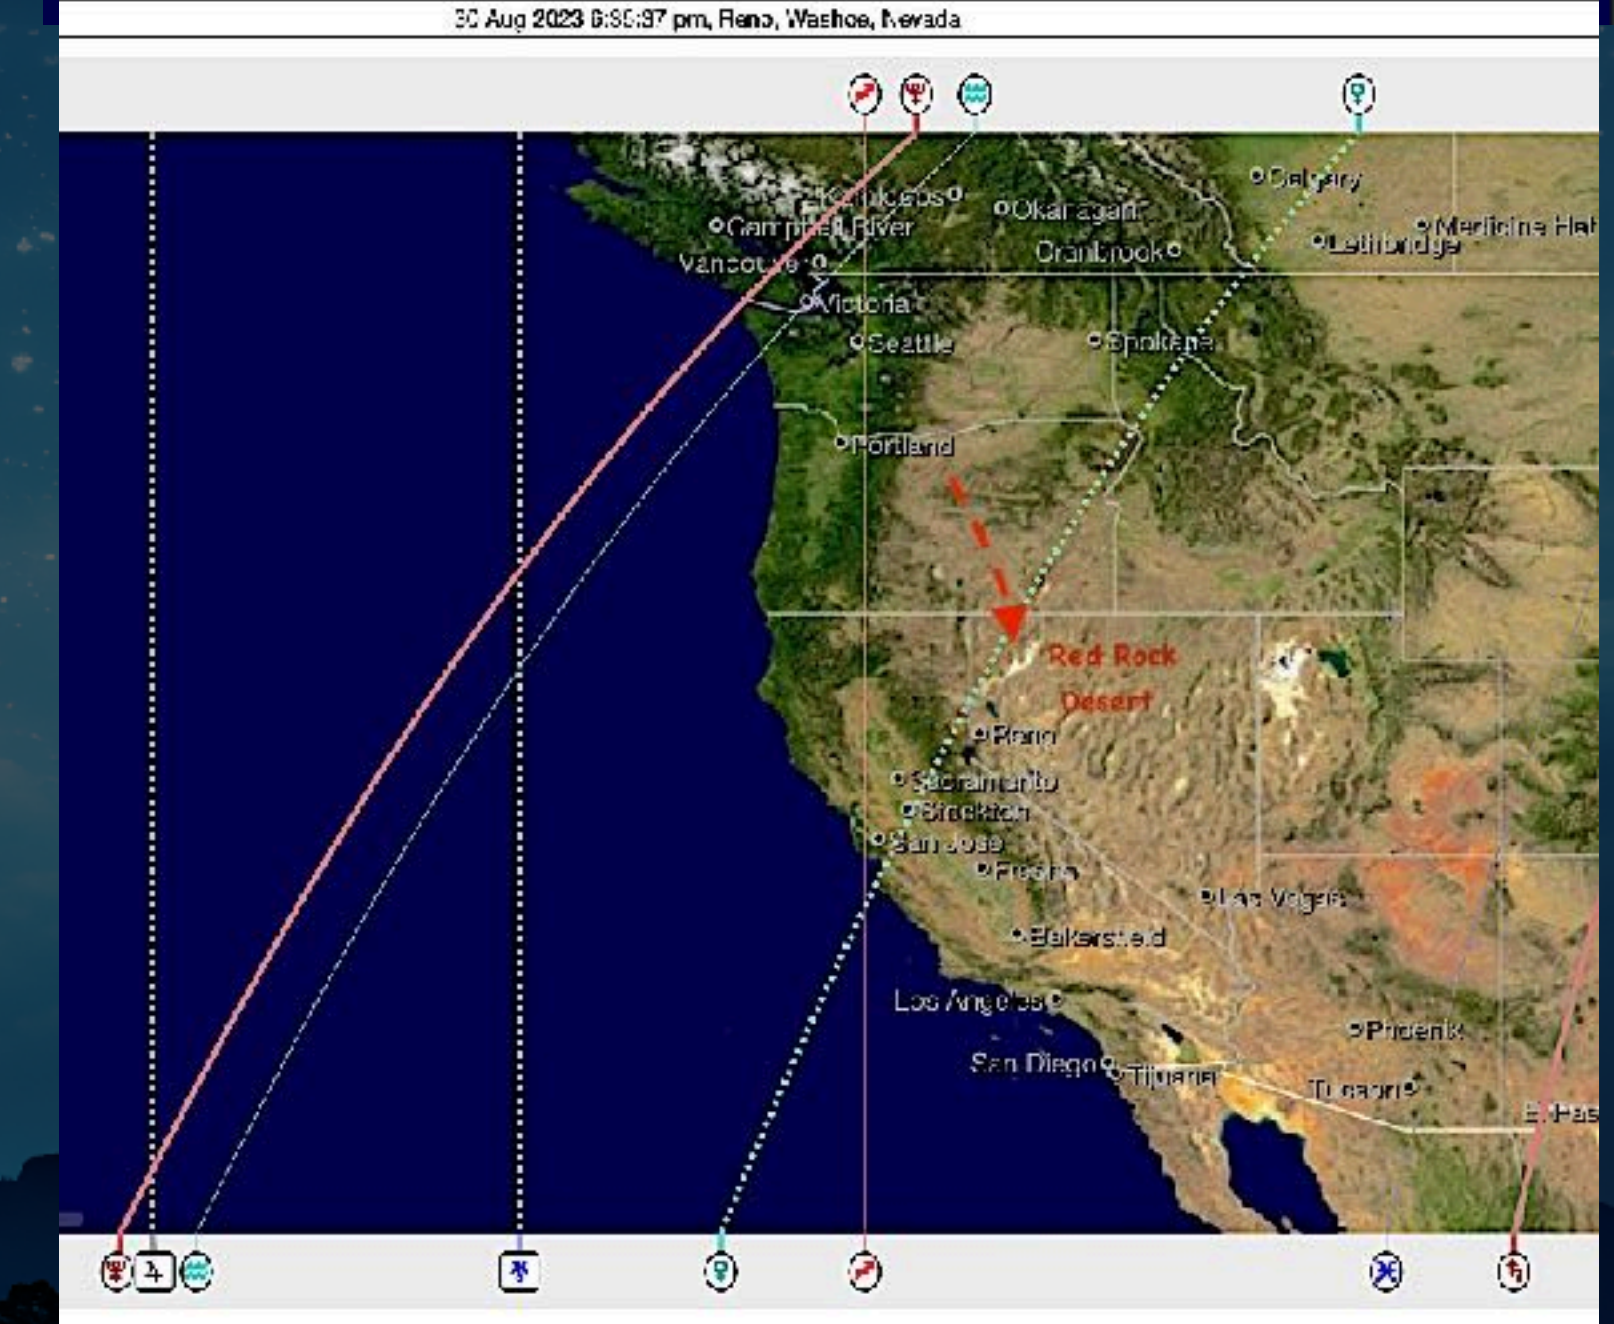

August 7th, 2023
A Mushroom poisoning at a Lunch held in Gippsland

Venus rx in Leo square Uranus in Taurus

Also the same day, early morning
a Russian Rocket fell back to earth just outside Melbourne,
creating a huge sonic boom

Venus stationed retrograde at 28° Leo - stationed direct at 12° Leo - July 28 -
Sept 4th

Venus on DSC has been stationing on the *Geodetic Astro Map*: right over Burning
Man in the Red Rock Desert Nevada!
(that patch of white on the Map)

People are stuck in the mud (fermenting just like Venus rx) and can't get out with
more rain on the way.

ACTORS STRIKE began Los Angeles July 14th, as Venus stationed rx
culminating in Venus Star Point over LA August 13th (midpoint of rx)

LEO - ACTORS
VENUS - Values/Justice