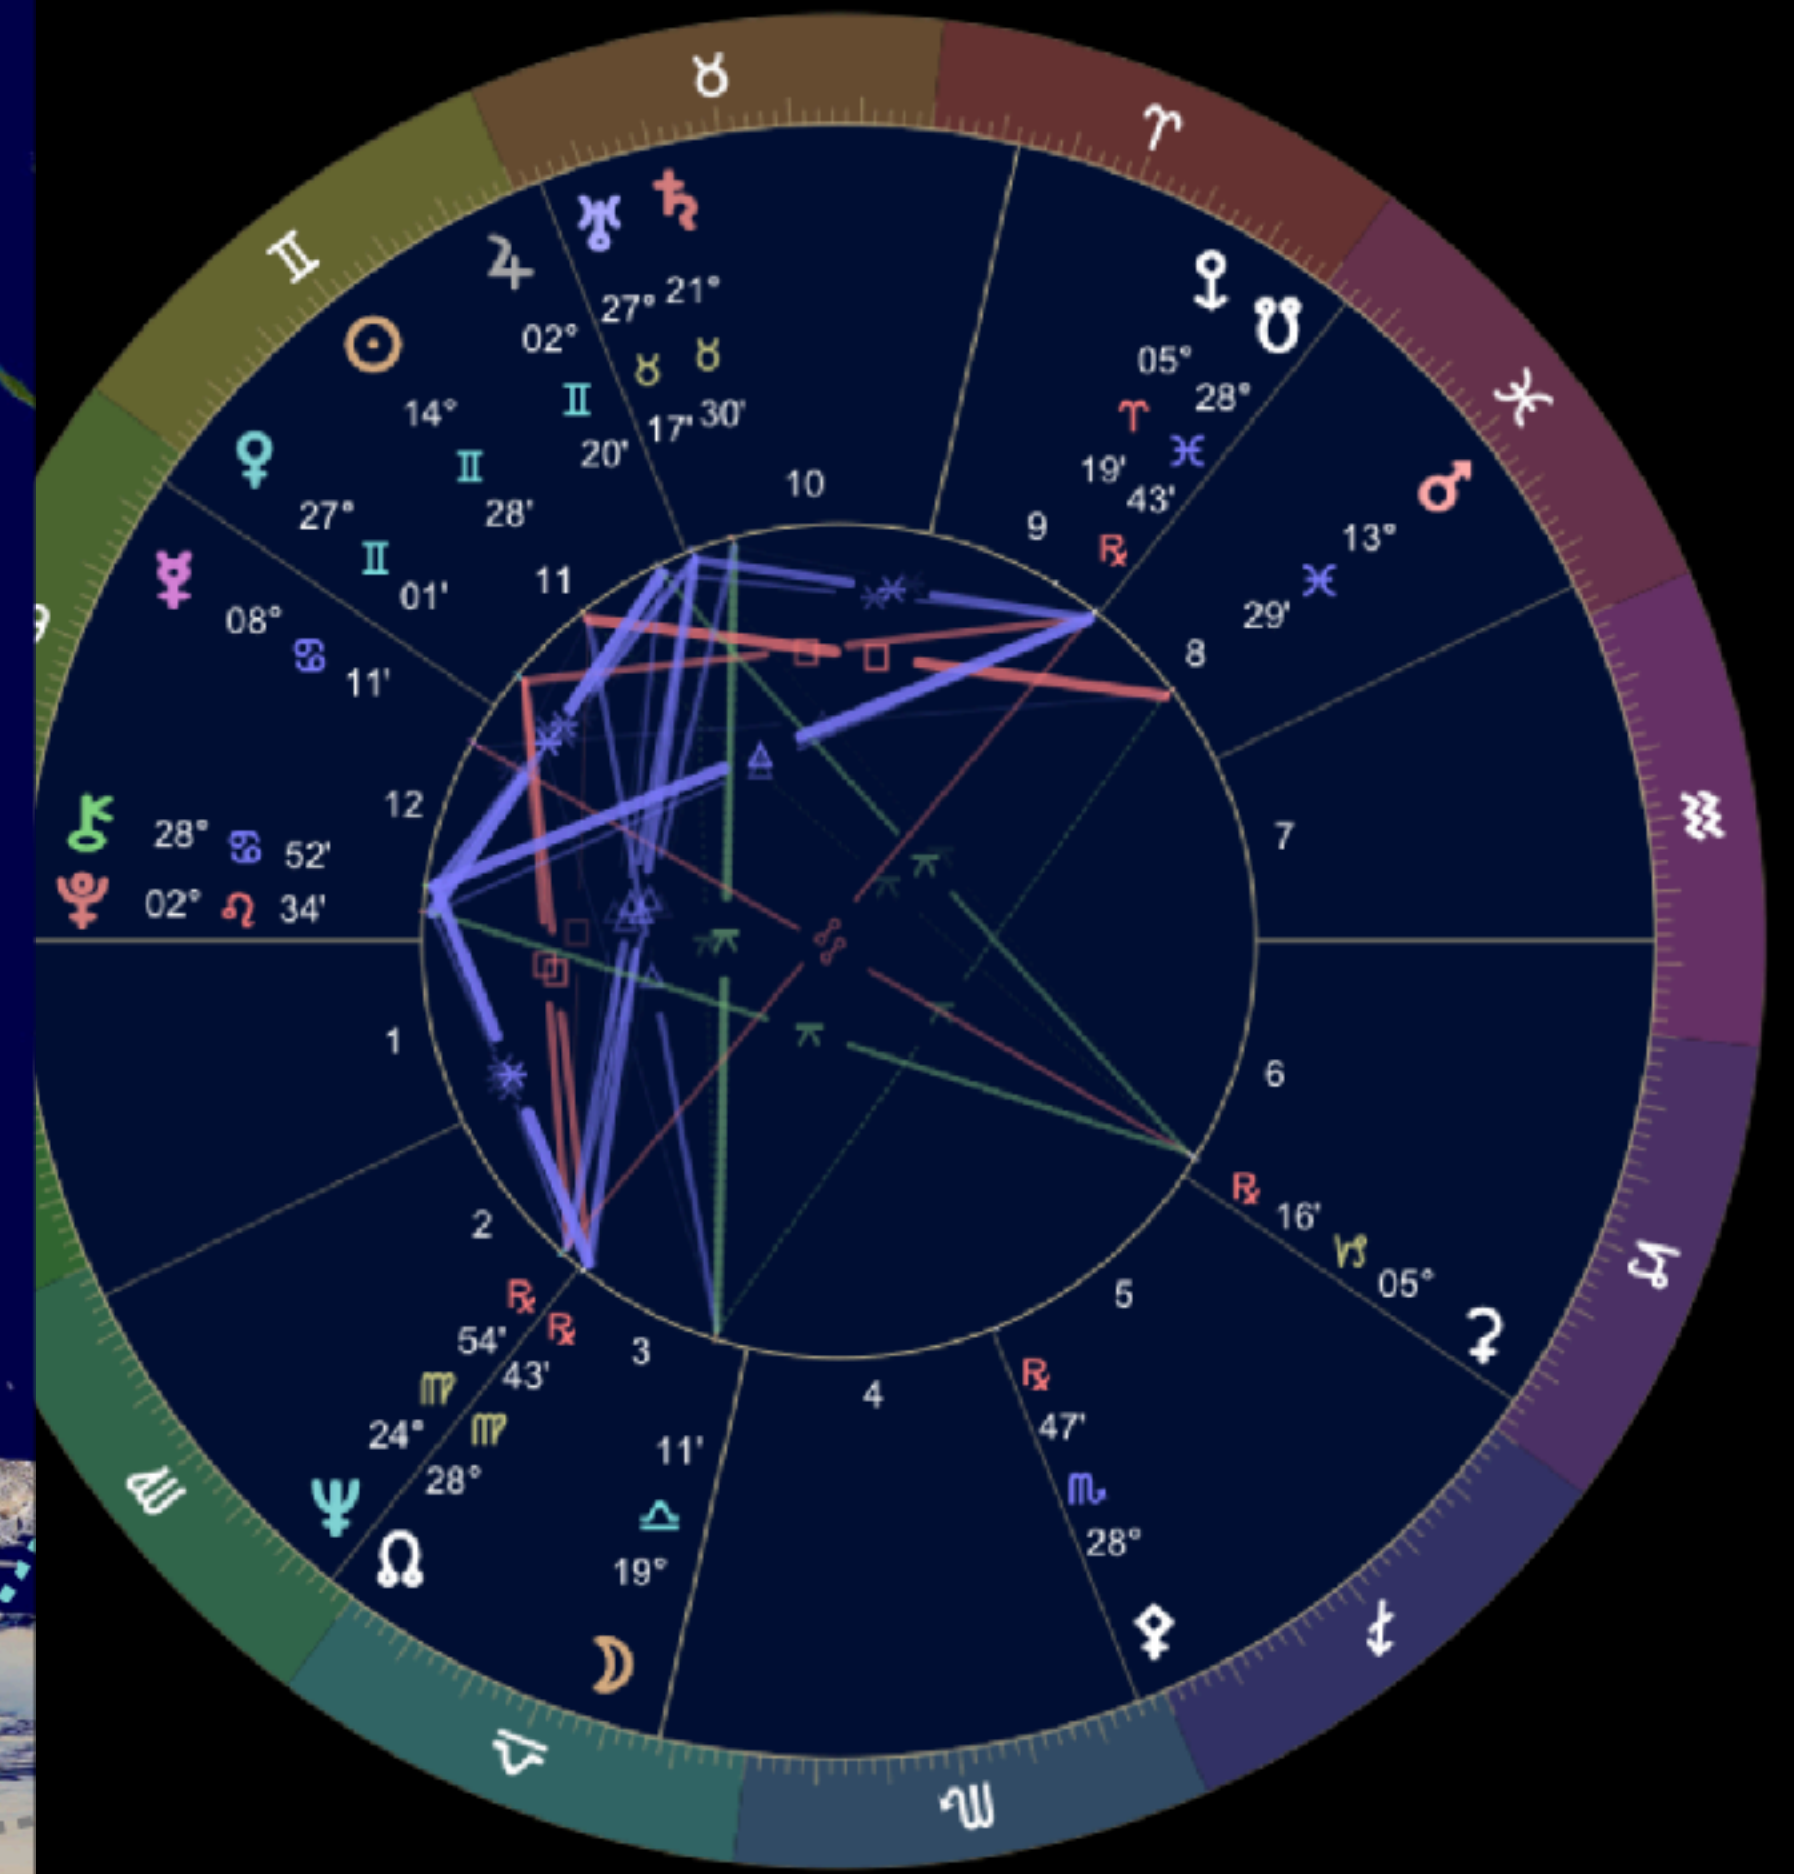

A+C+G Maps AstroCartoGraphy

- First developed by Jim Lewis- developed through previous theories
- First done mapping by hand in mundo lines, where planets rise, culminate, set and anti-culminate around planet
- First Map 1976, First Book 1979
- See angular planets and parans easily by map
  Parans -
  2 planets(stars) are angular
  2 planets cross at same latitude
- Create relocated charts for places of interest
  Add Paran latitude
- In Mid 80's Jim Lewis struck by vehicle crossing Military Road, Sydney
  Mars Ascending line