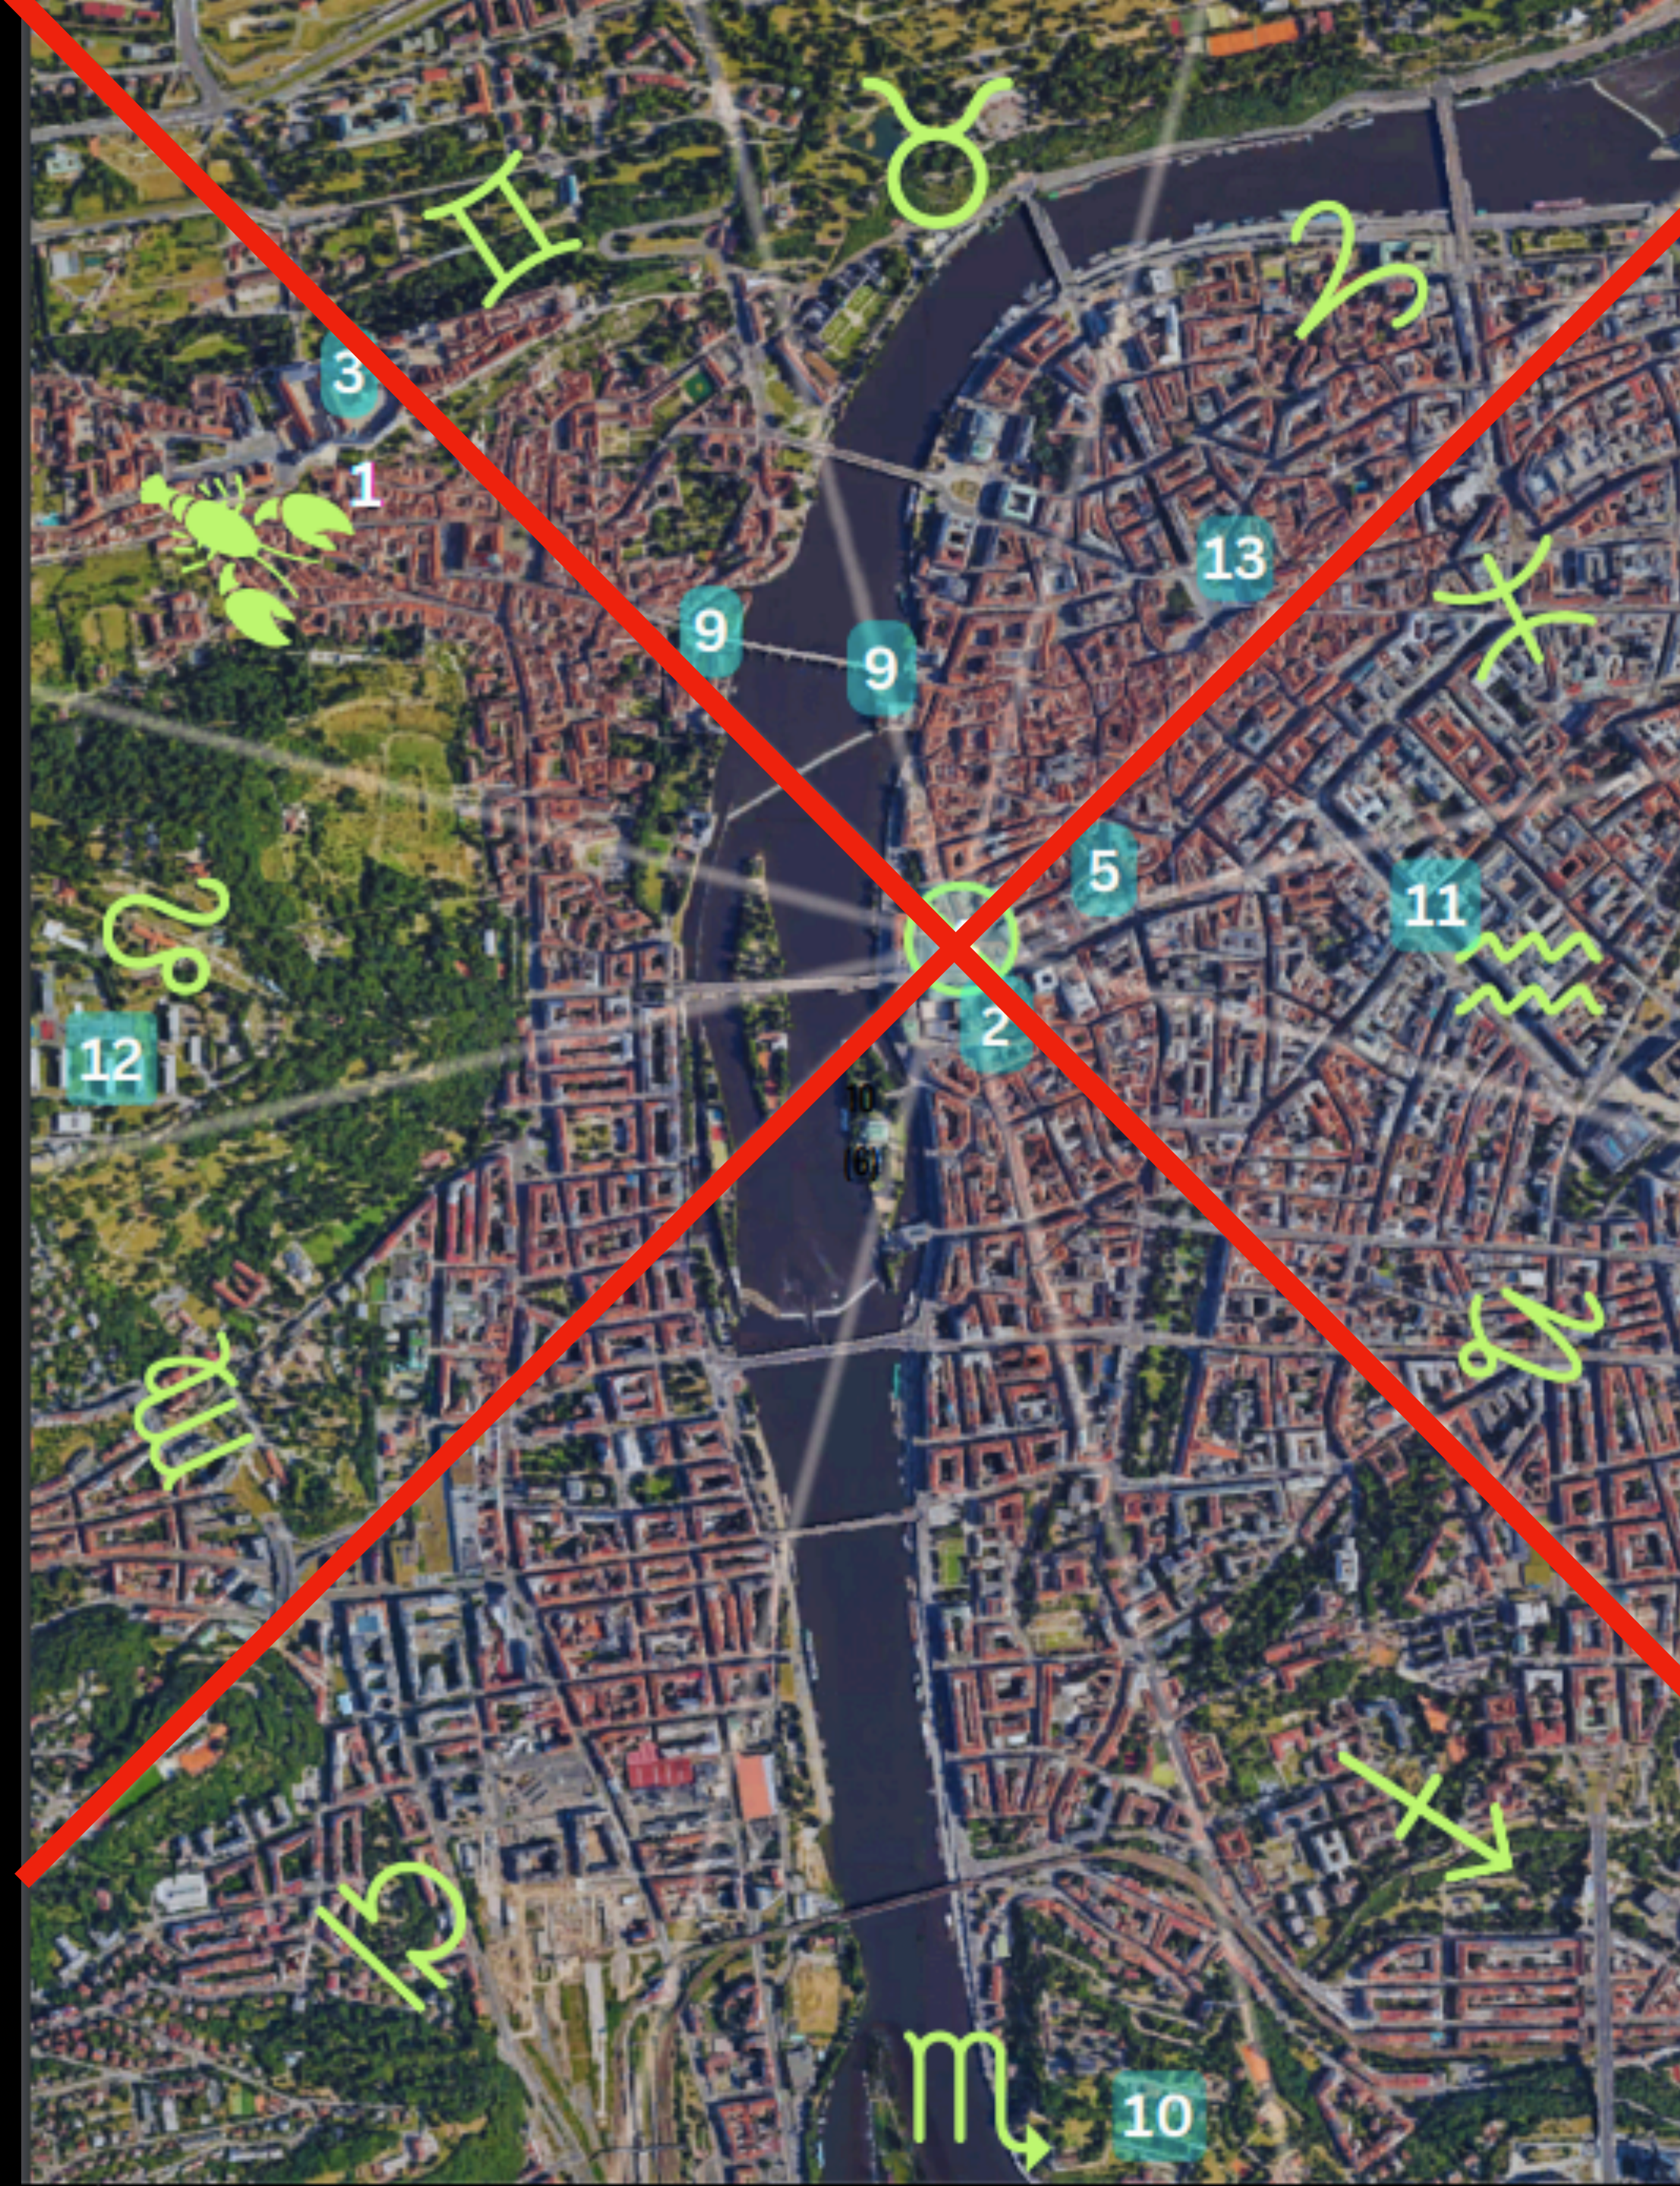

Summer Solstice
Sunset
Zero Cancer

Winter Solstice
Sunrise
zero Capricorn