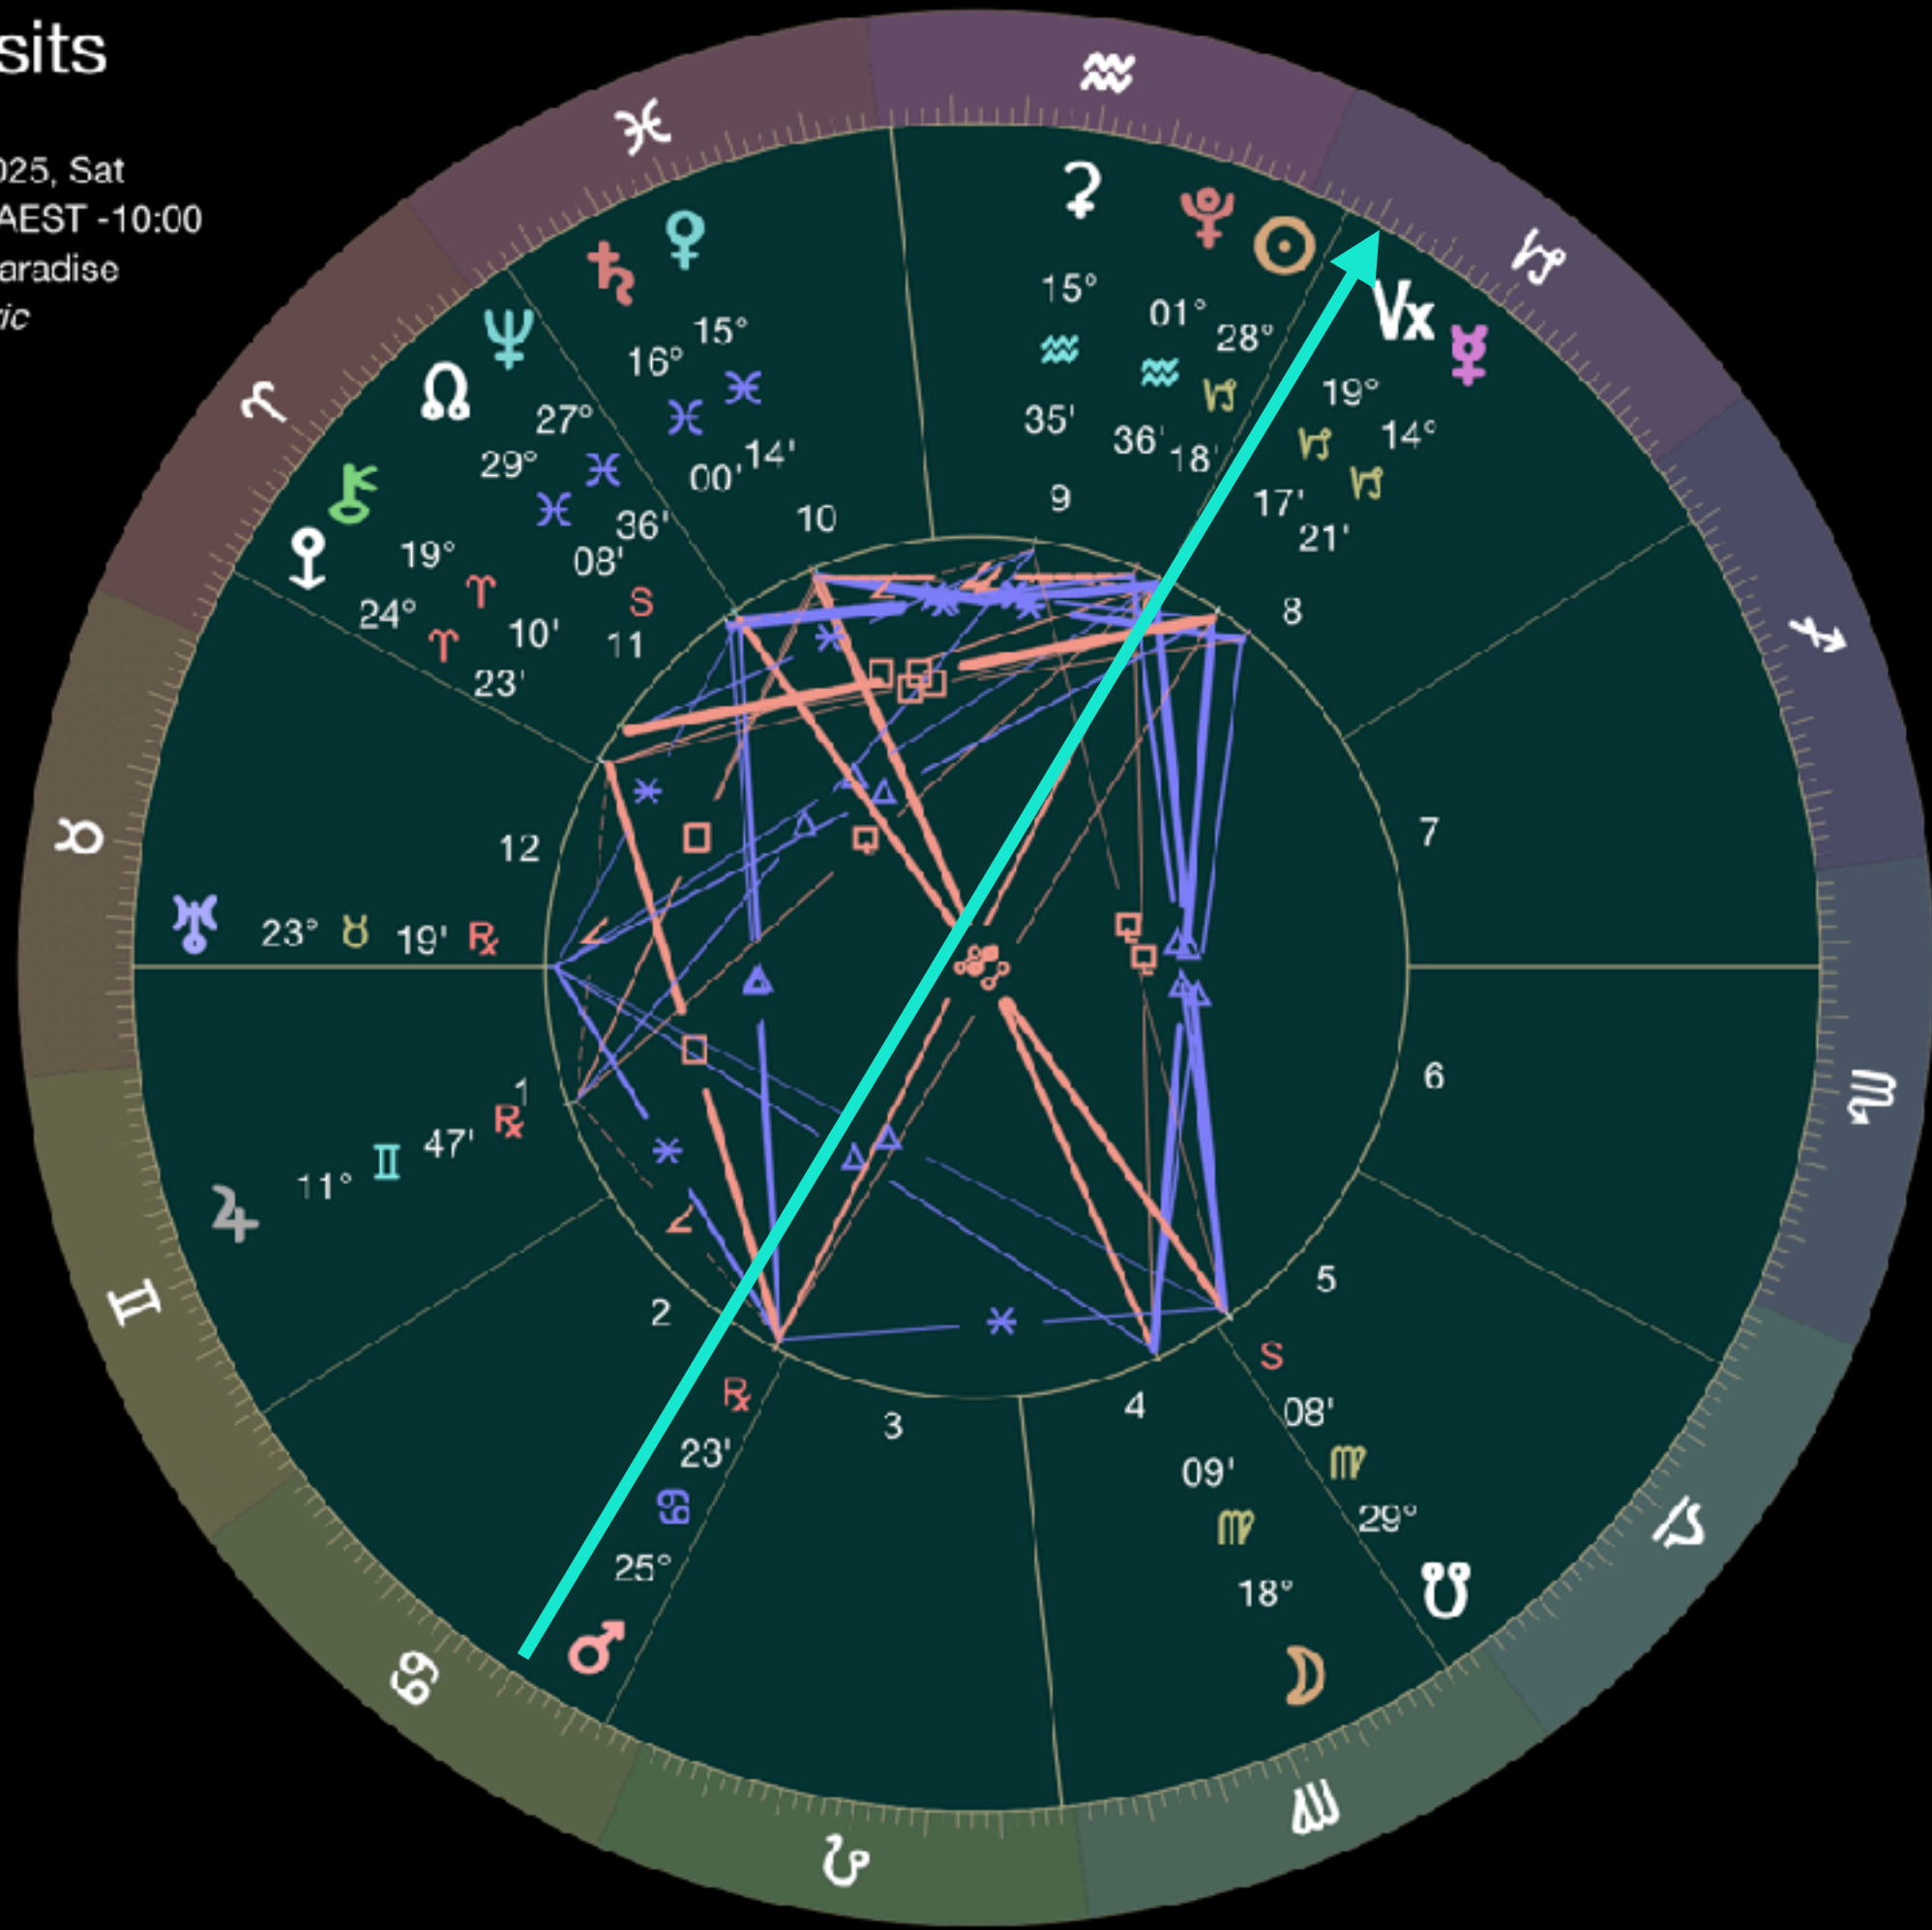

MC

Transits

Natal
18 Jan 2025, Sat
2:00 PM AEST -10:00
Surfers Paradise
Geocentric
Tropical
Porphyry

ASC

DSC

IC

ASC /DSC = Ecliptic and Horizon