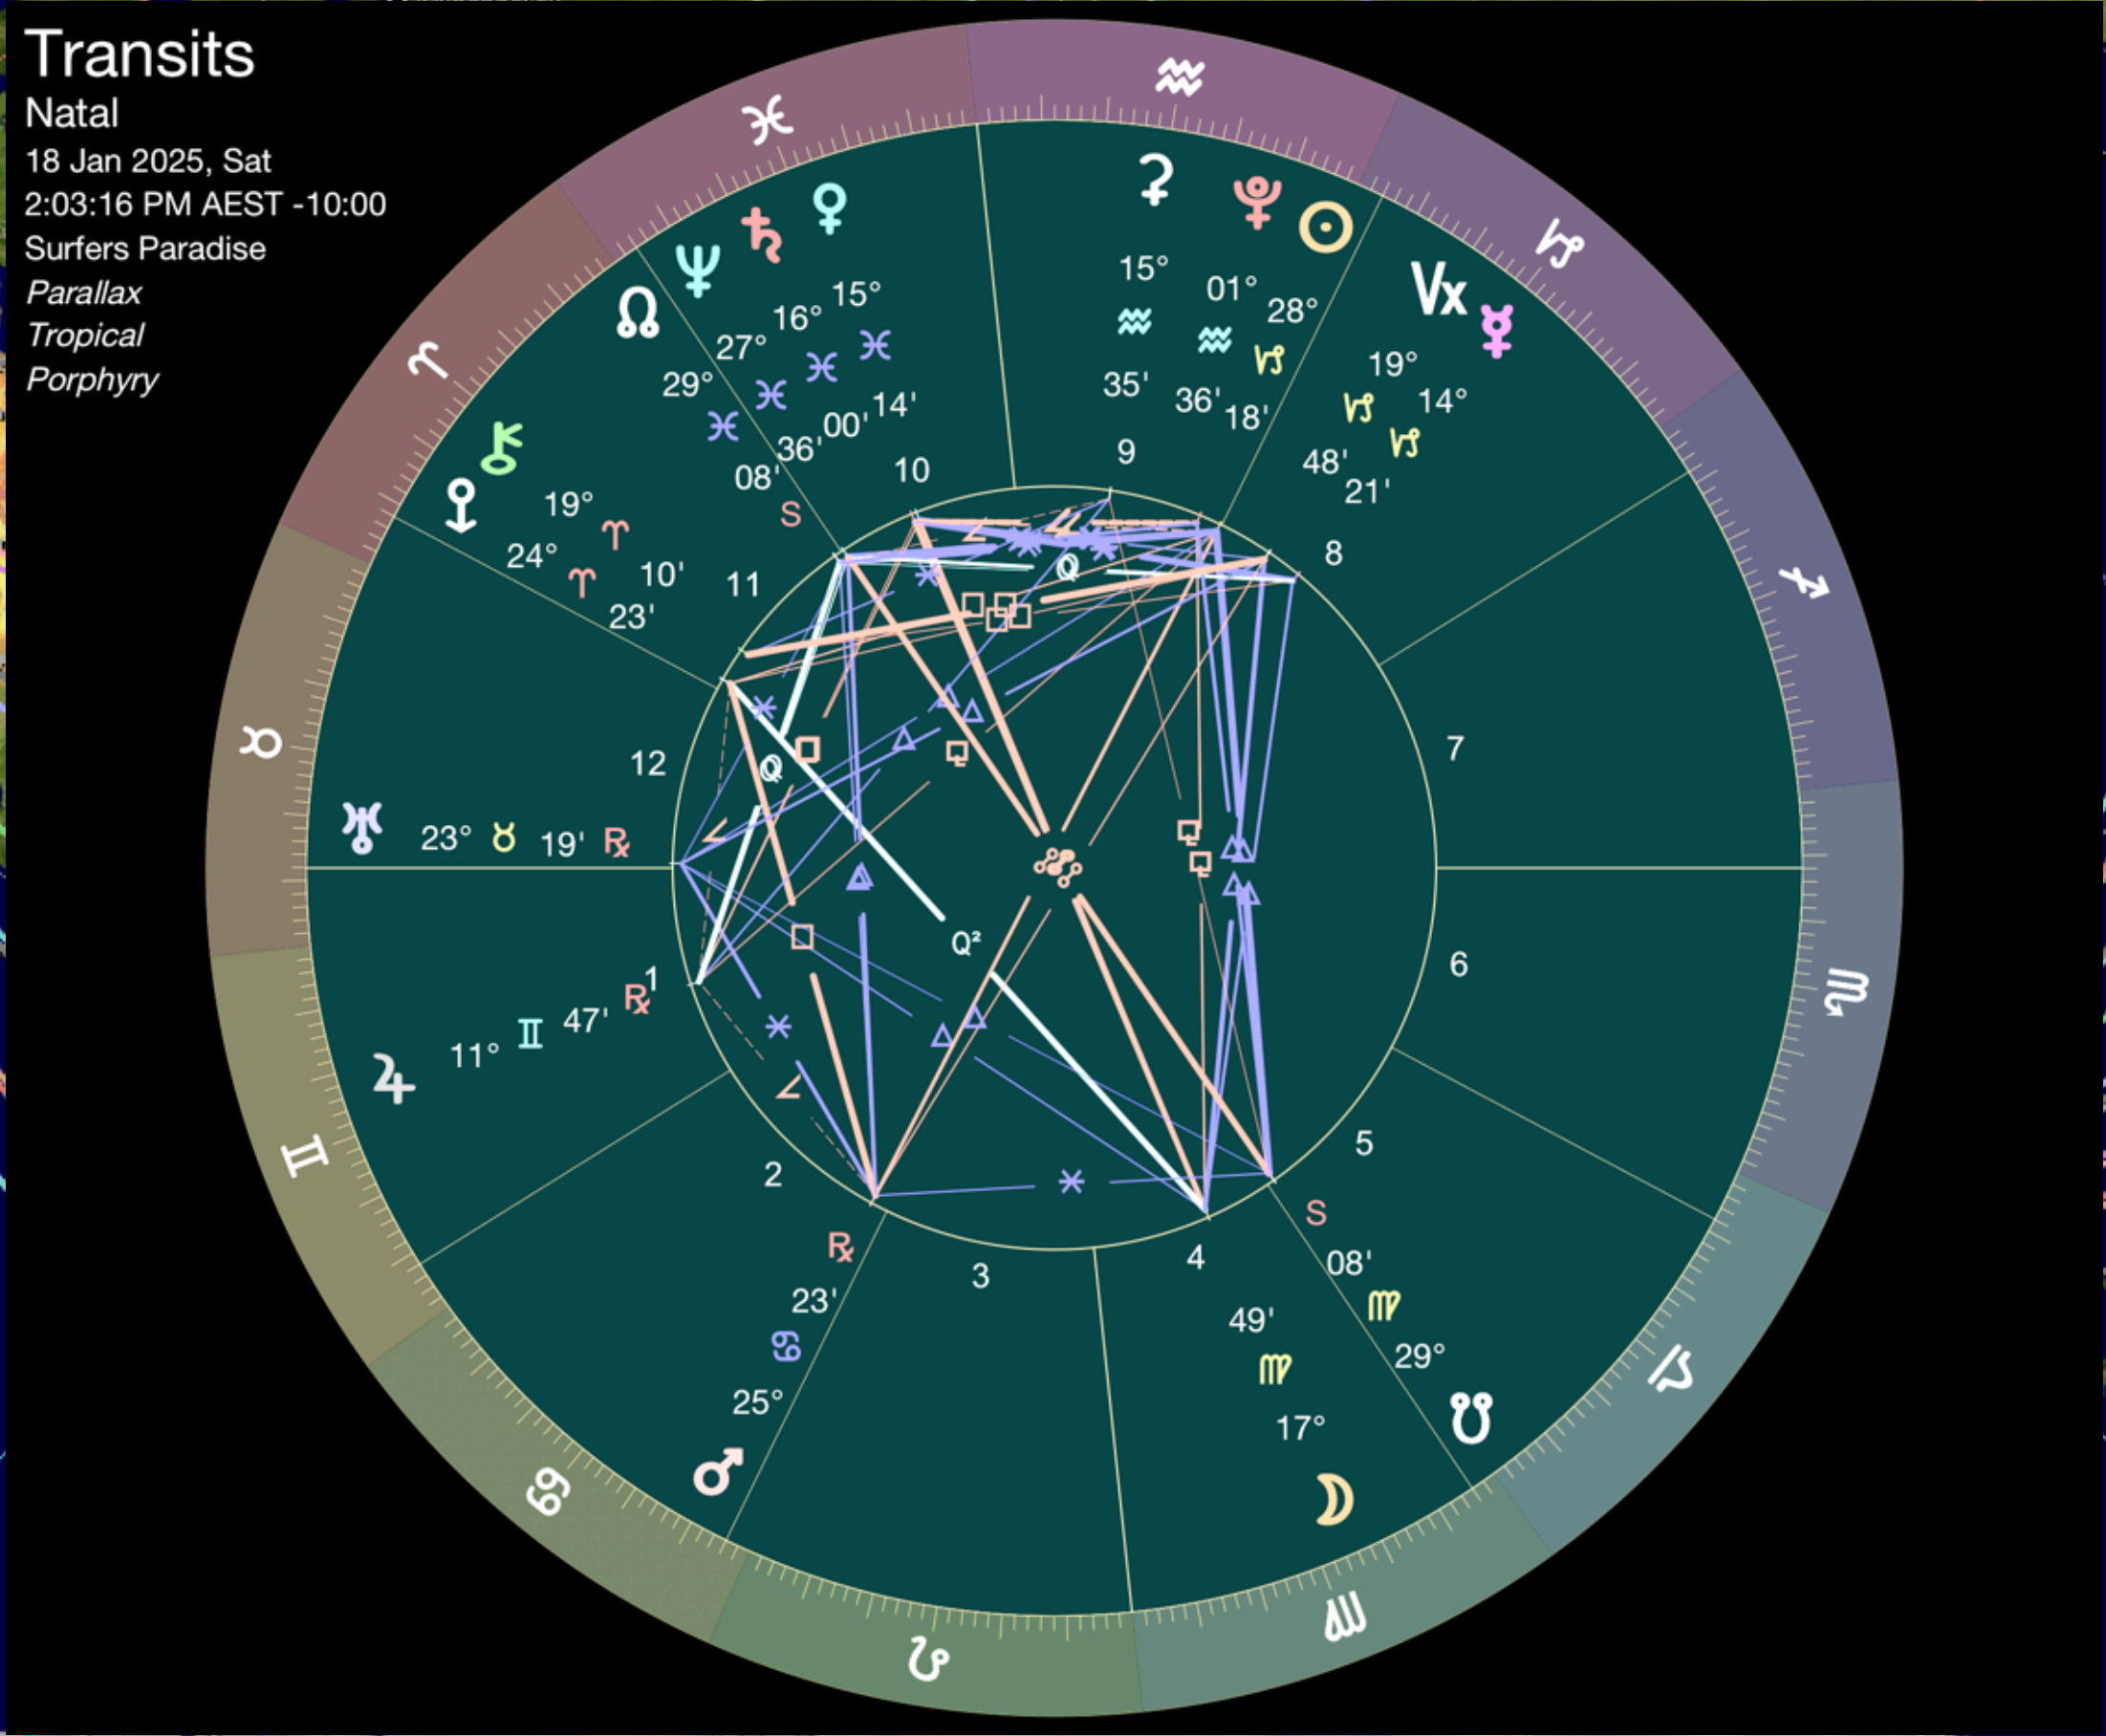

# Space X Fallout

Natal  
16 Jan 2025, Thu  
5:38 am CST +6:00  
Brownsville, Texas  
Geocentric  
Tropical  
Porphyry

Mars OOB, rx, Cancer/Sun opposition

# Space X Fallout

Change depending on Latitude, Longitude altitude, time etc