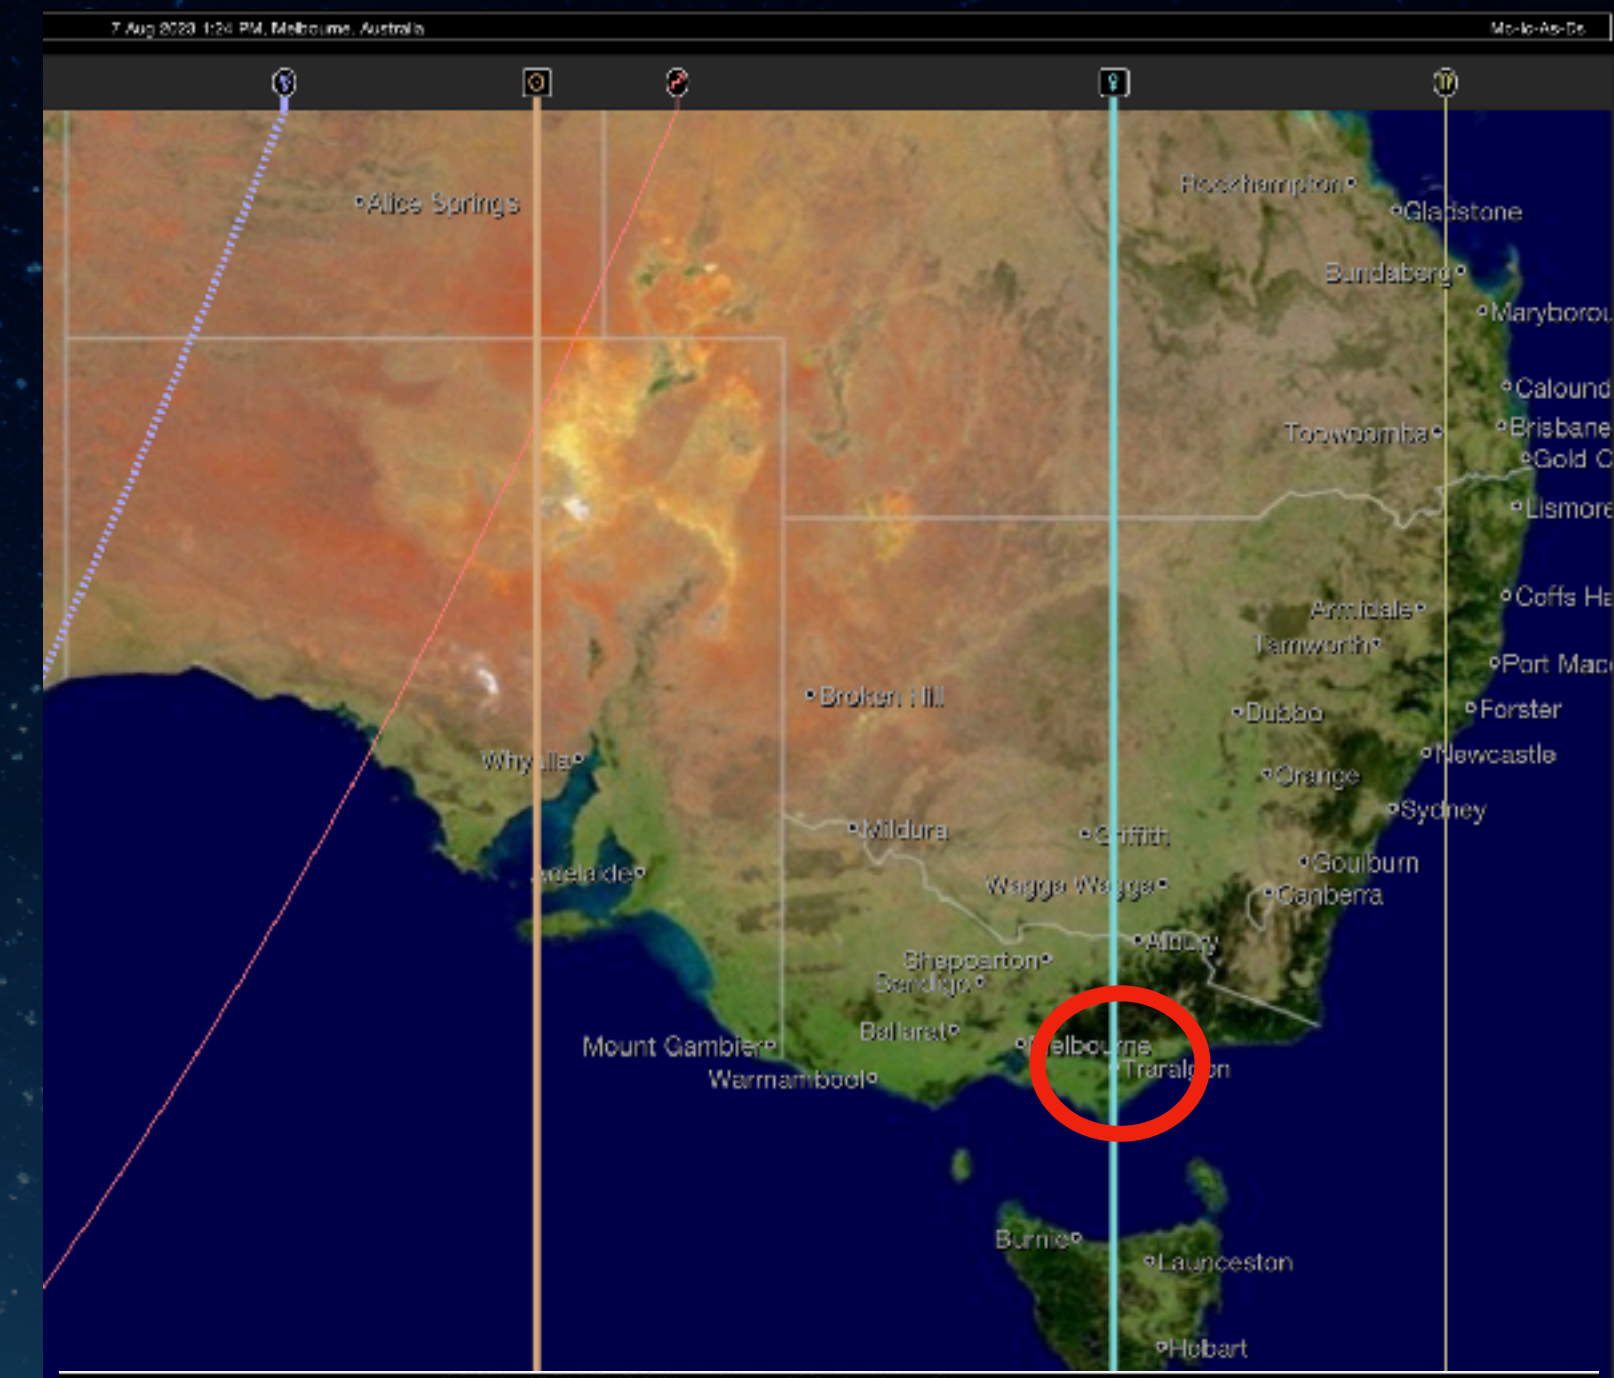

August 7th, 2023
A Mushroom poisoning at a Lunch held in Gippsland

Venus rx in Leo square Uranus in Taurus

Also the same day, early morning
a Russian Rocket fell back to earth just outside Melbourne,
creating a huge sonic boom

Venus stationed retrograde at 28° Leo - stationed direct at 12° Leo - July 28 - Sept 4th

Venus on DSC has been stationing on the Geodetic Astro Map: right over Burning Man in the Red Rock Desert Nevada!
(that patch of white on the Map)

People are stuck in the mud (fermenting just like Venus rx) and can't get out with more rain on the way.

ACTORS STRIKE began Los Angeles July 14th, as Venus stationed rx culminating in Venus Star Point over LA August 13th (midpoint of rx)

LEO - ACTORS

VENUS - Values/Justice