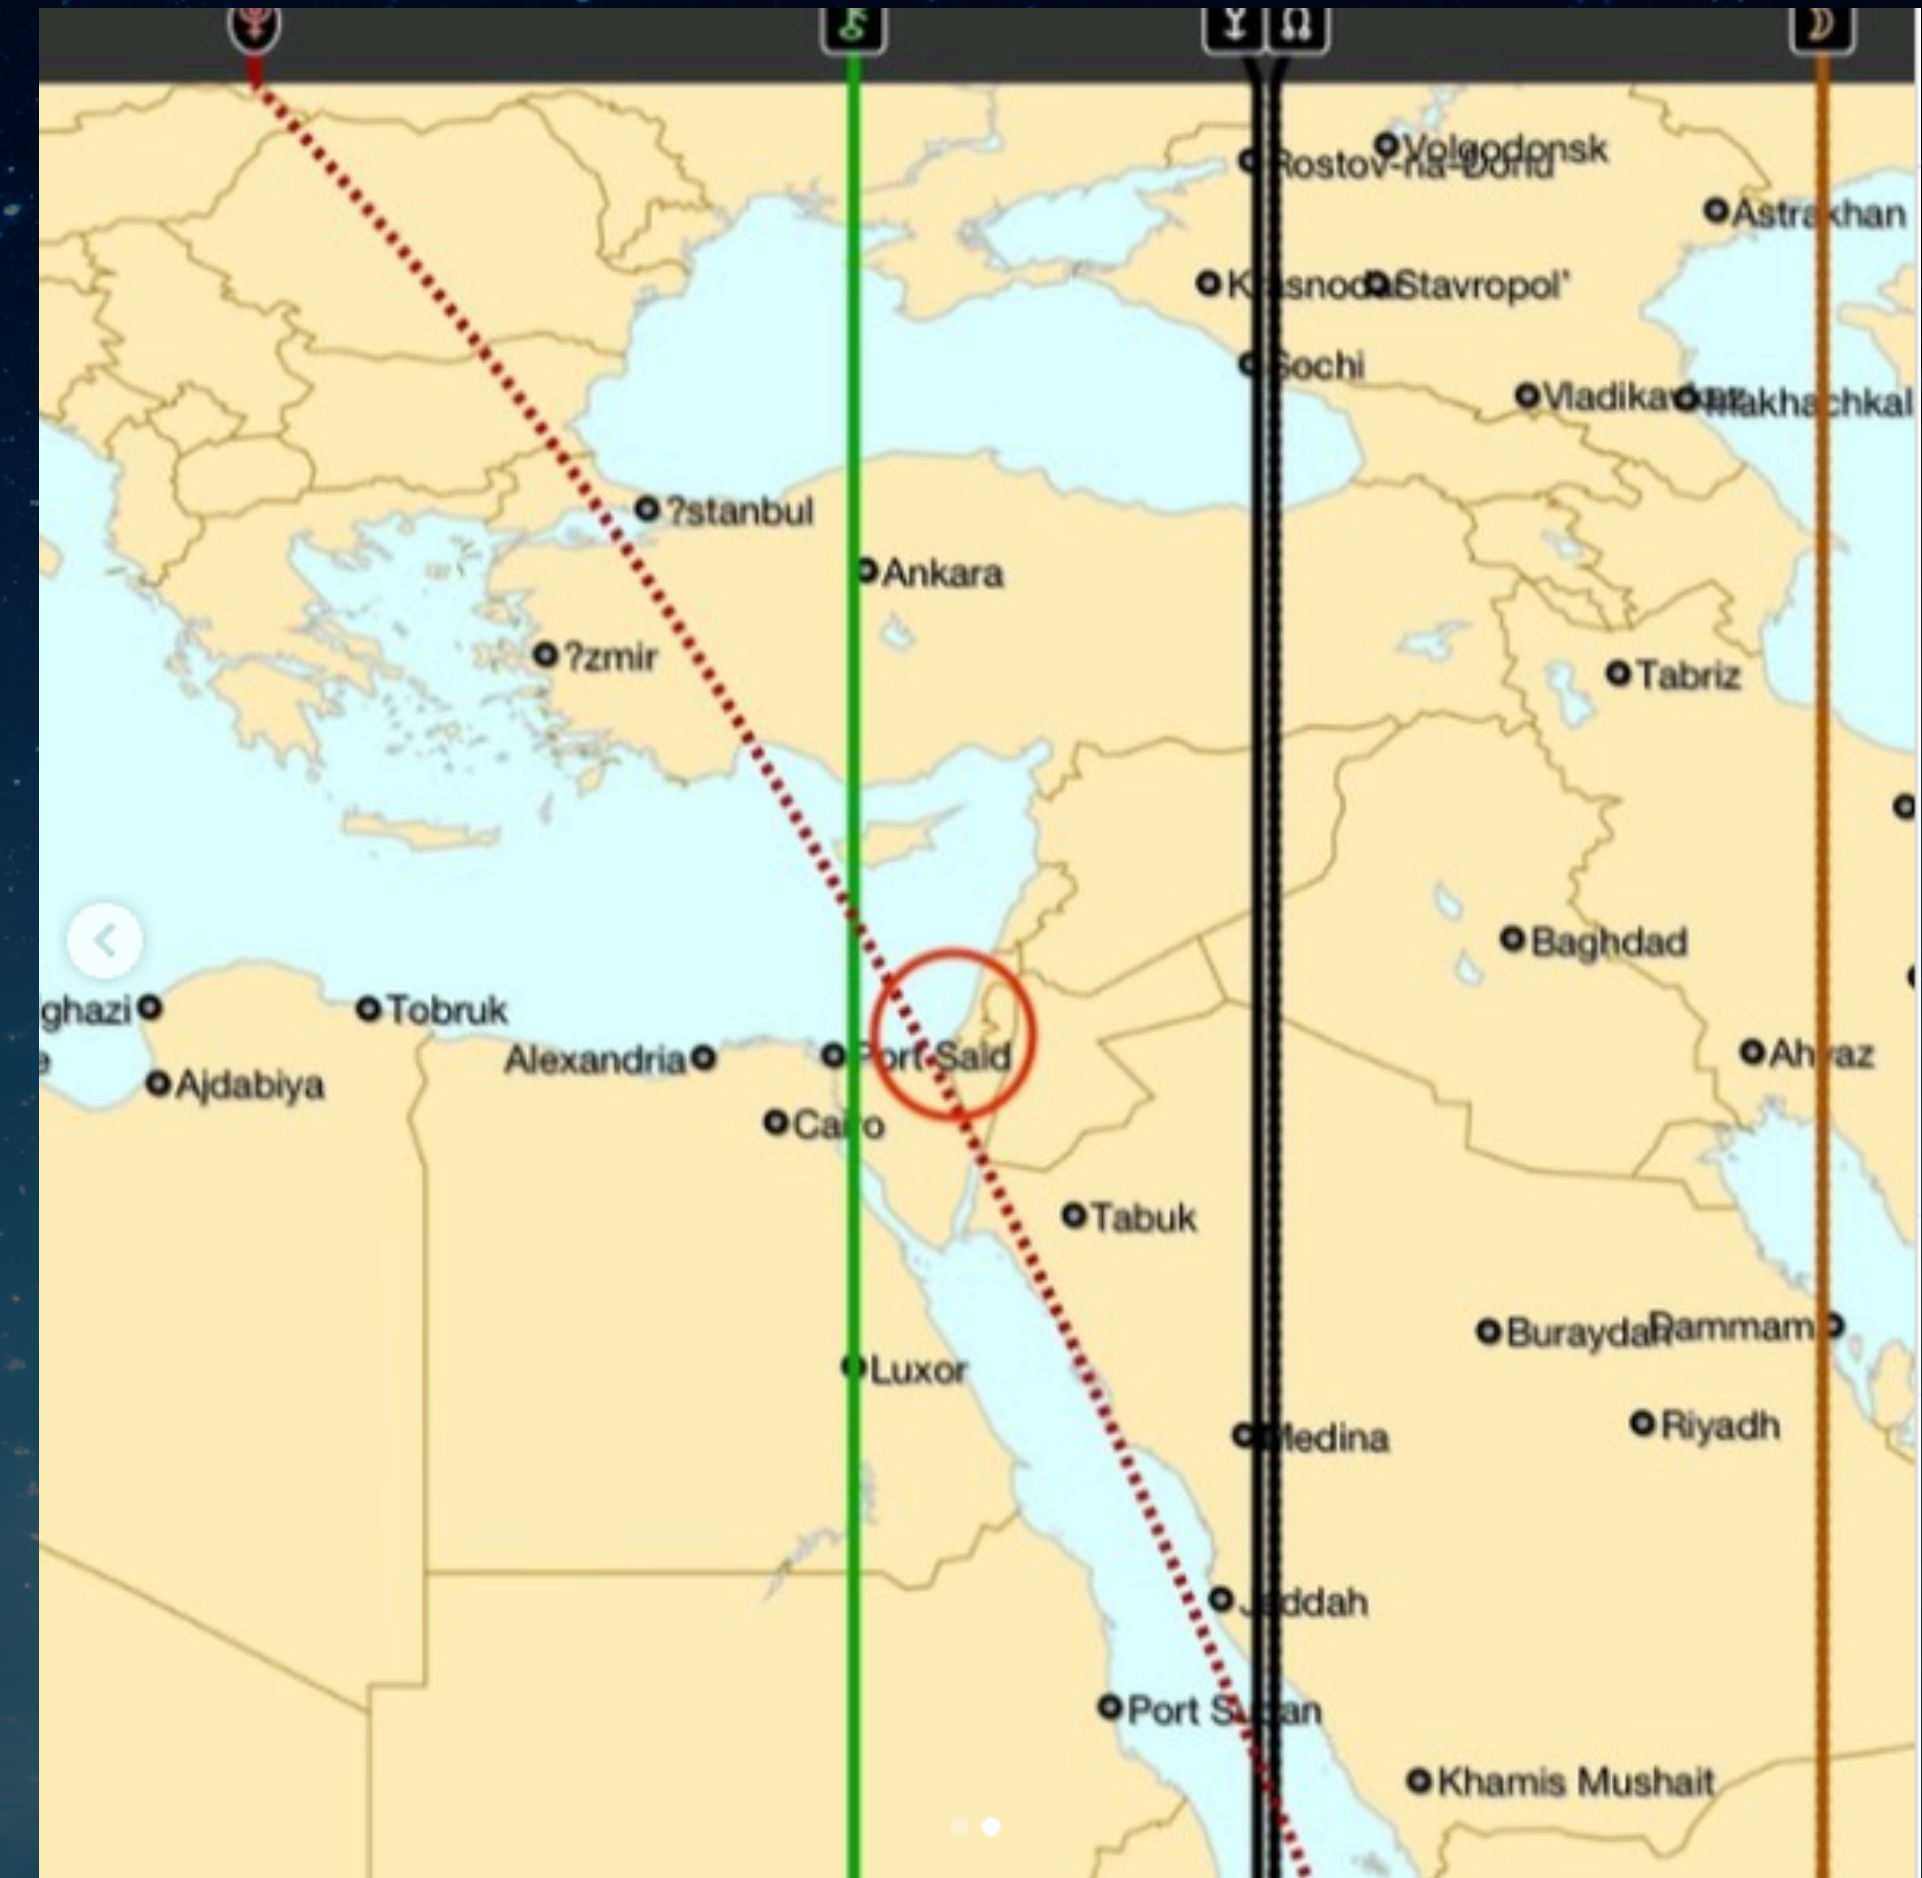

# Libra Ingress 2024

Event

22 Sep 2024, Sun

3:43:40 pm EEDT -3:00

Jerusalem, Israel

Geocentric

Tropical

Porphyry