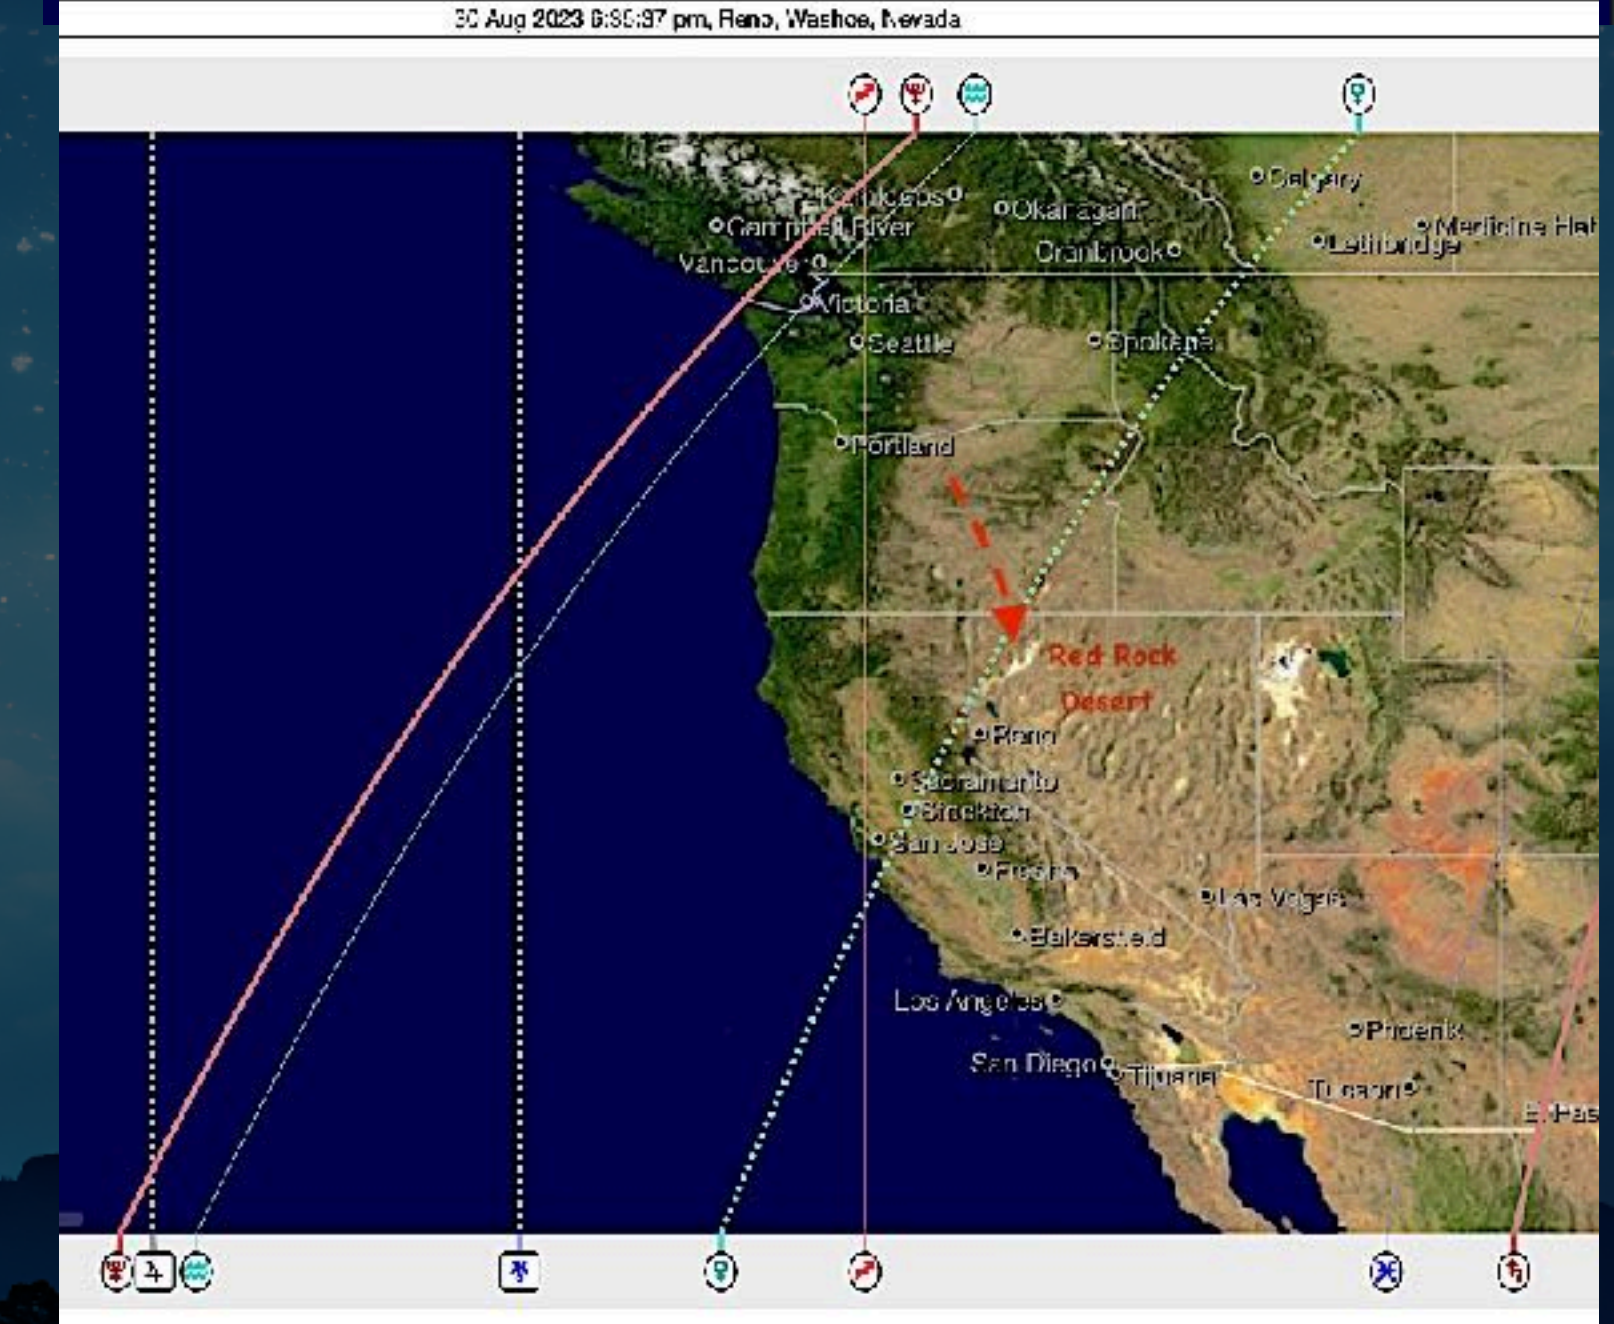

August 7th, 2023
A Mushroom poisoning at a Lunch held in Gippsland

Venus rx in Leo square Uranus in Taurus

Also the same day, early morning
a Russian Rocket fell back to earth just outside Melbourne,
creating a huge sonic boom

Venus stationed retrograde at 28° Leo - stationed direct at 12° Leo - July 28 - Sept 4th

Venus on DSC has been stationing on the Geodetic Astro Map: right over Burning Man in the Red Rock Desert Nevada!
(that patch of white on the Map)

People are stuck in the mud (fermenting just like Venus rx) and can't get out with more rain on the way.

ACTORS STRIKE began Los Angeles July 14th, as Venus stationed rx culminating in Venus Star Point over LA August 13th (midpoint of rx)

LEO - ACTORS

VENUS - Values/Justice