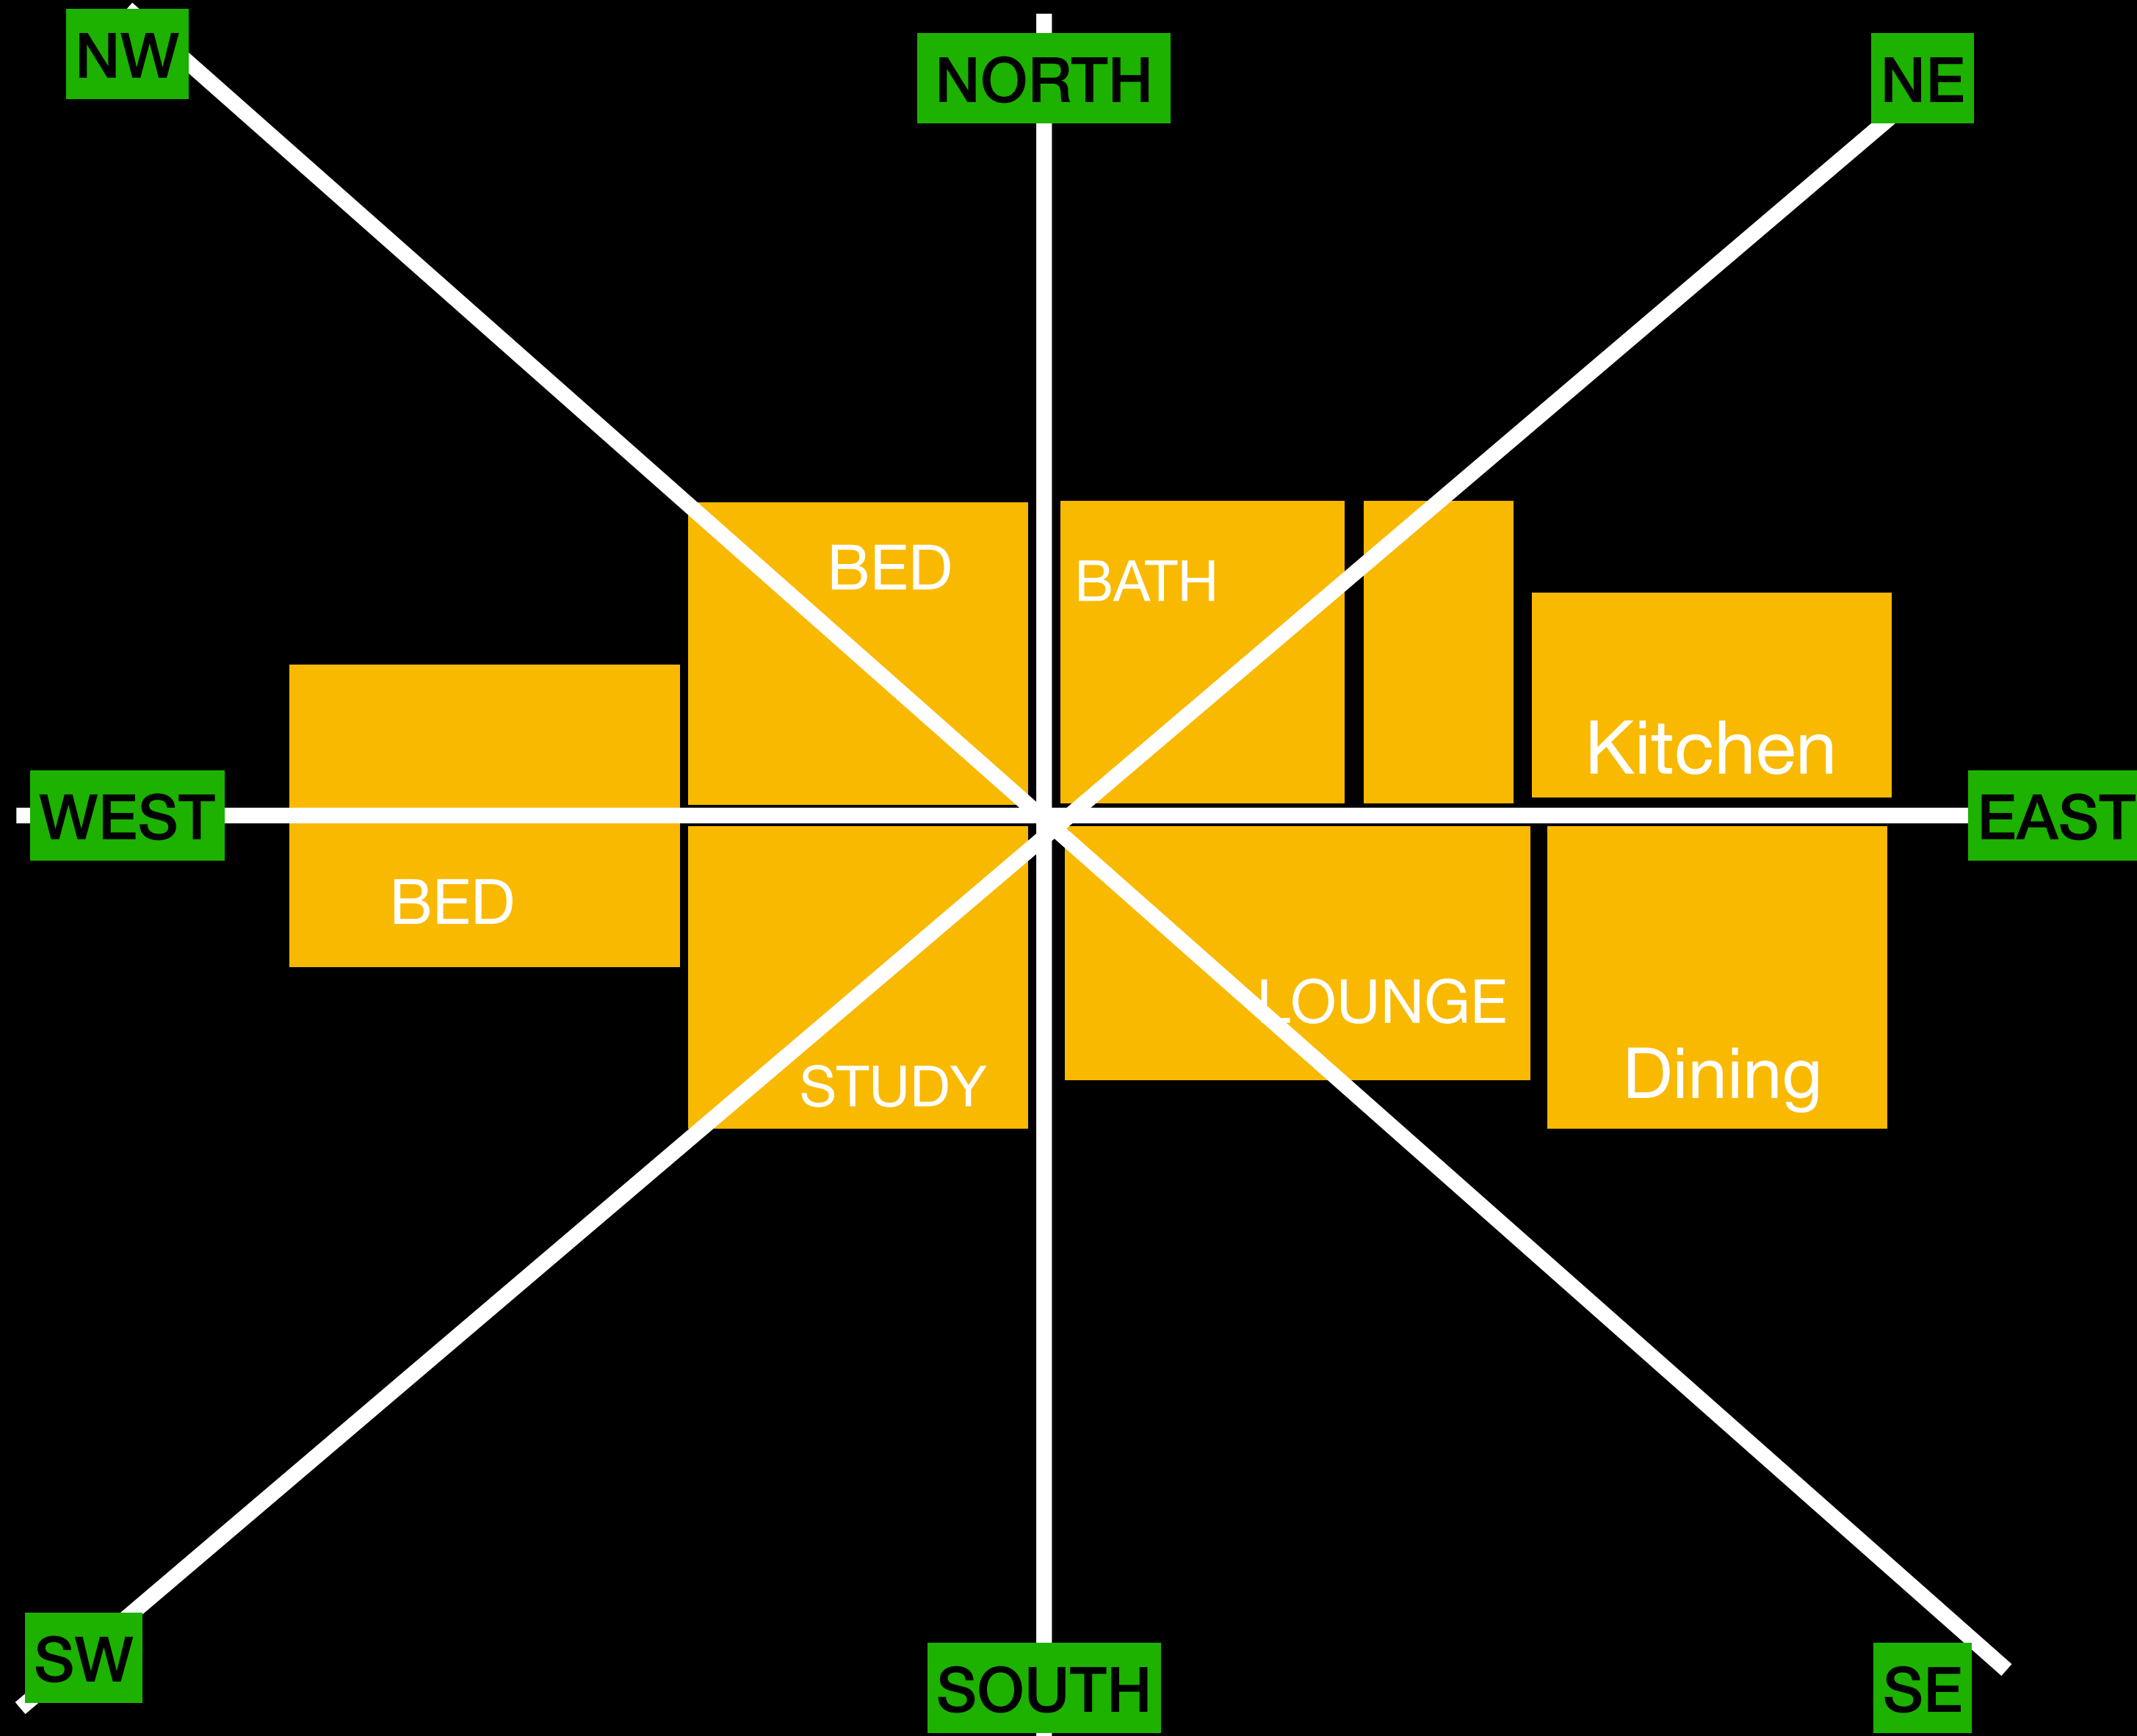

Saturn in Pisces?
Heavy, soft, hidden, water?