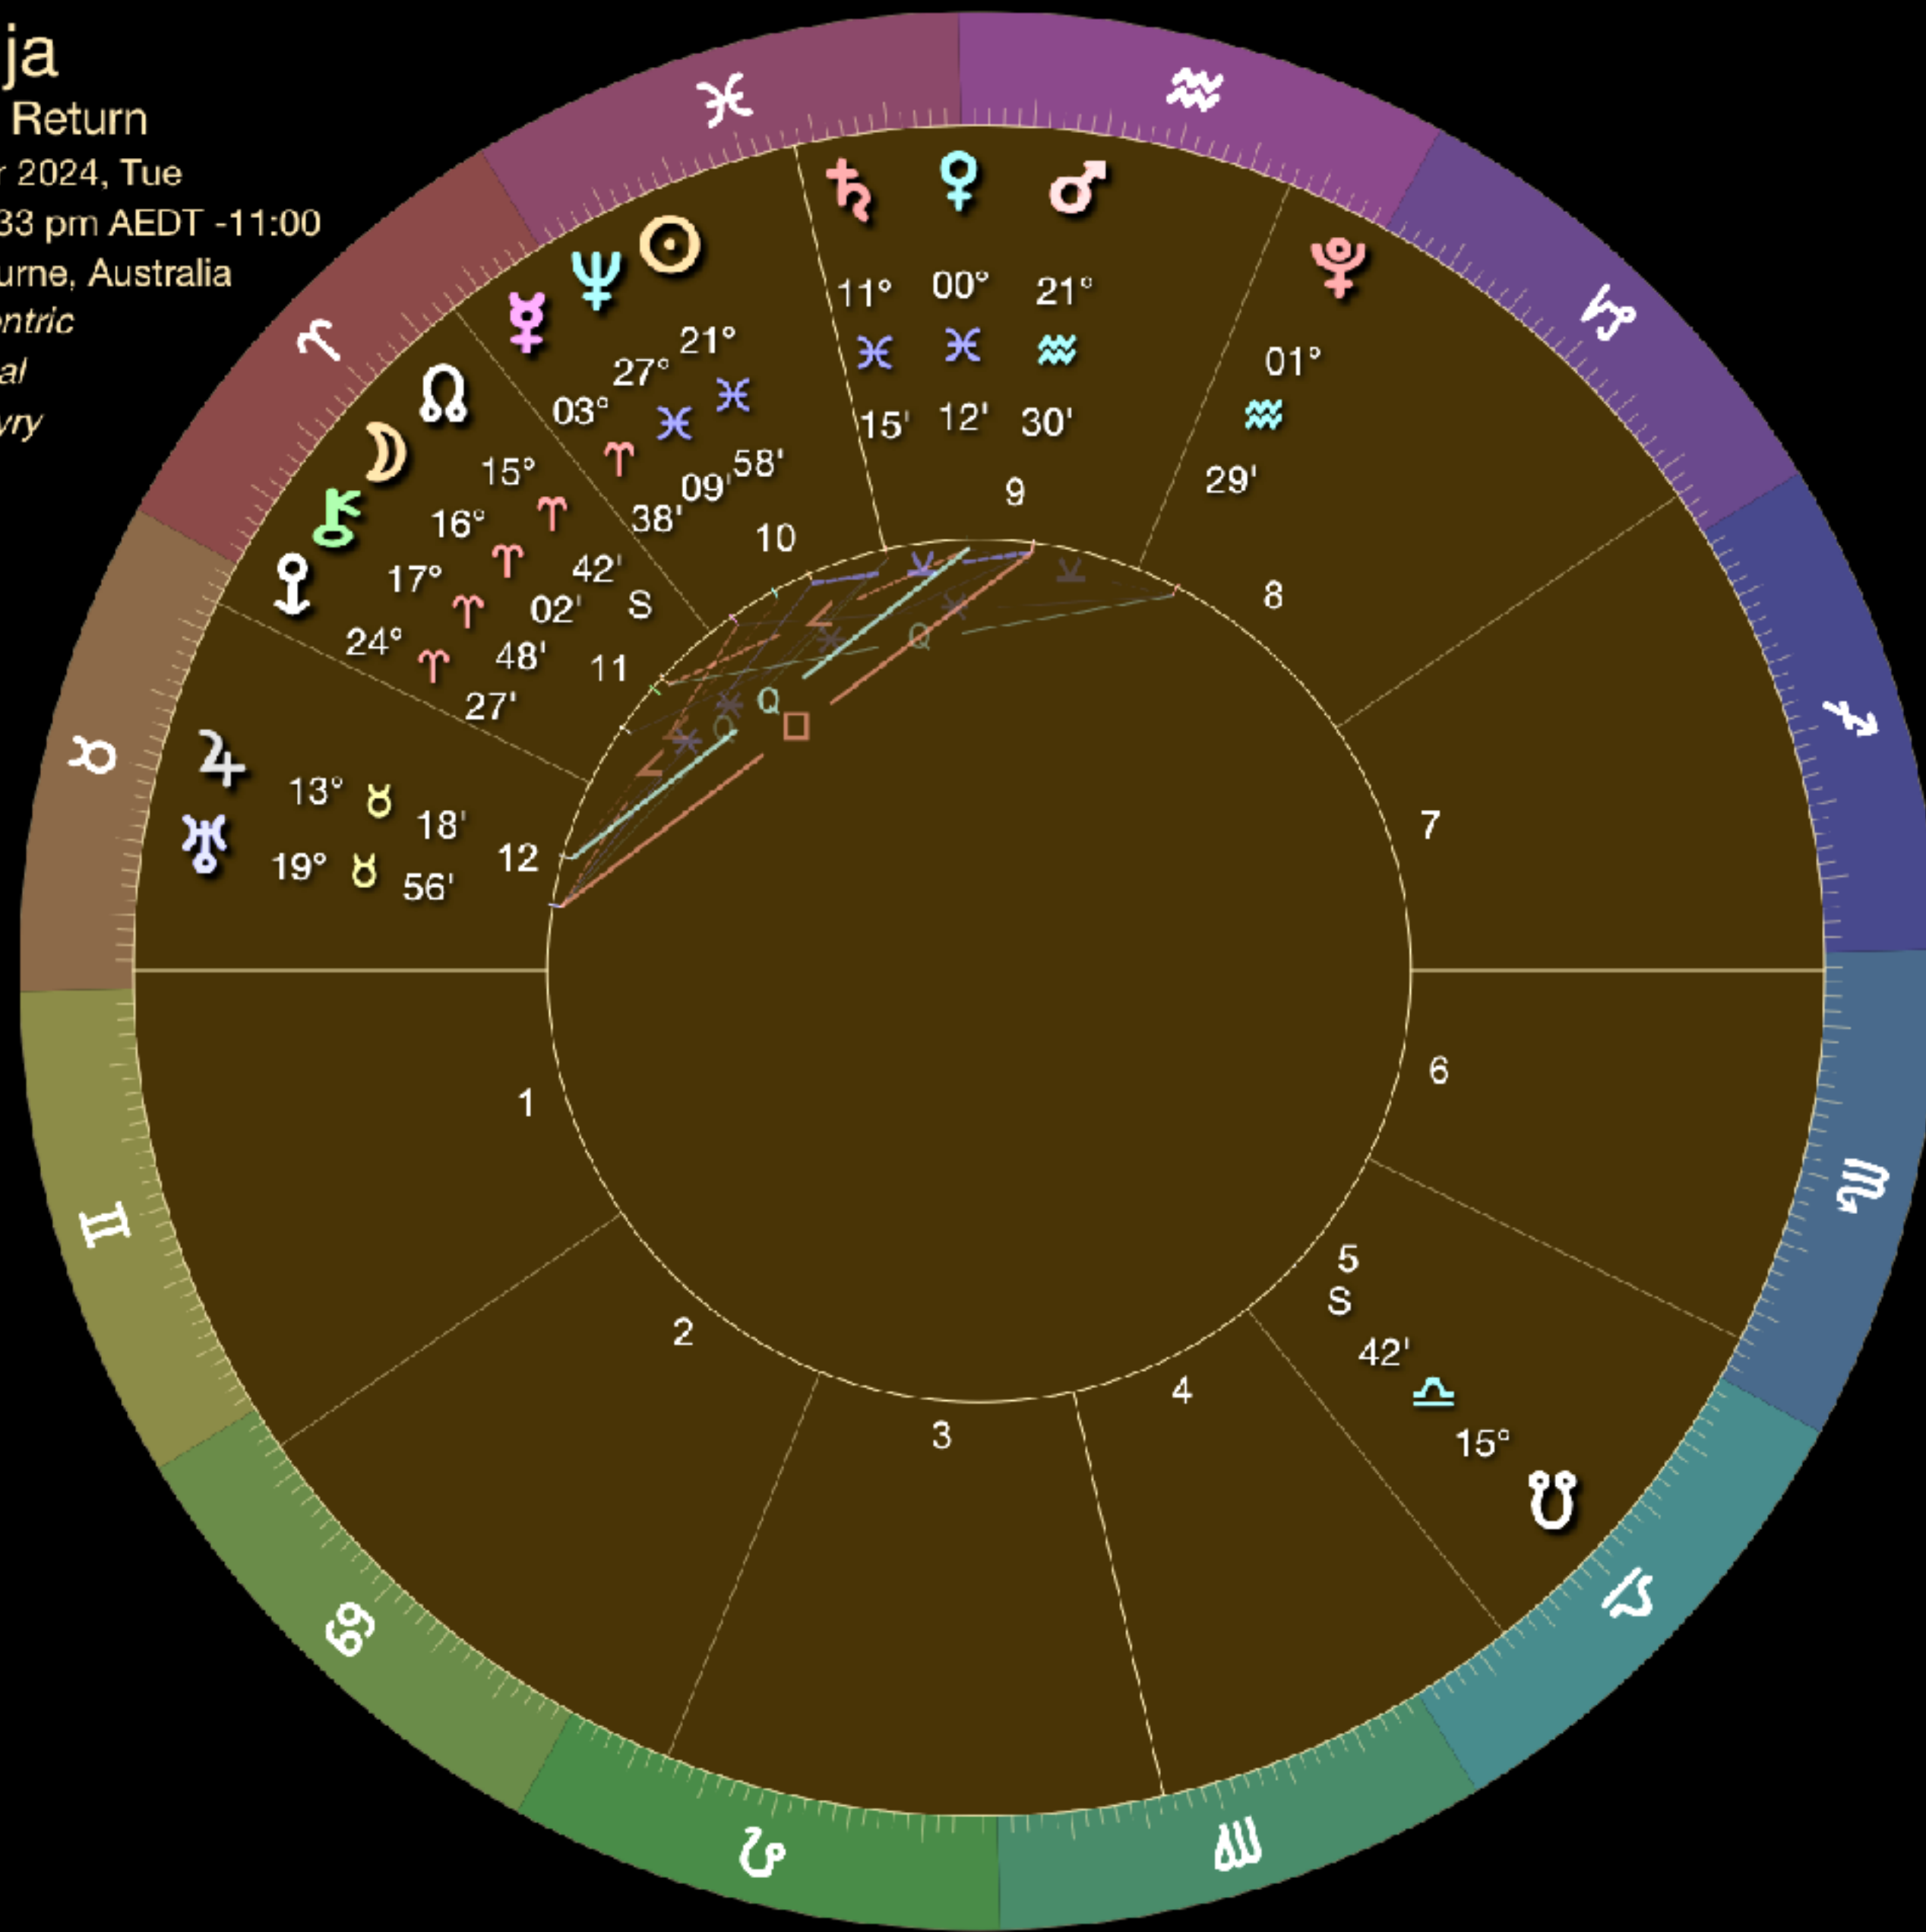

# Julija

Solar Return

12 Mar 2024, Tue  
12:50:33 pm AEDT -11:00  
Melbourne, Australia  
Geocentric  
Tropical  
Porphyry

Solar return 60 years old

Profected year = ASC

Natal ASC Ruler SAG - Jupiter

Chart Ruler Venus in 9th house  
What's the strongest planet?