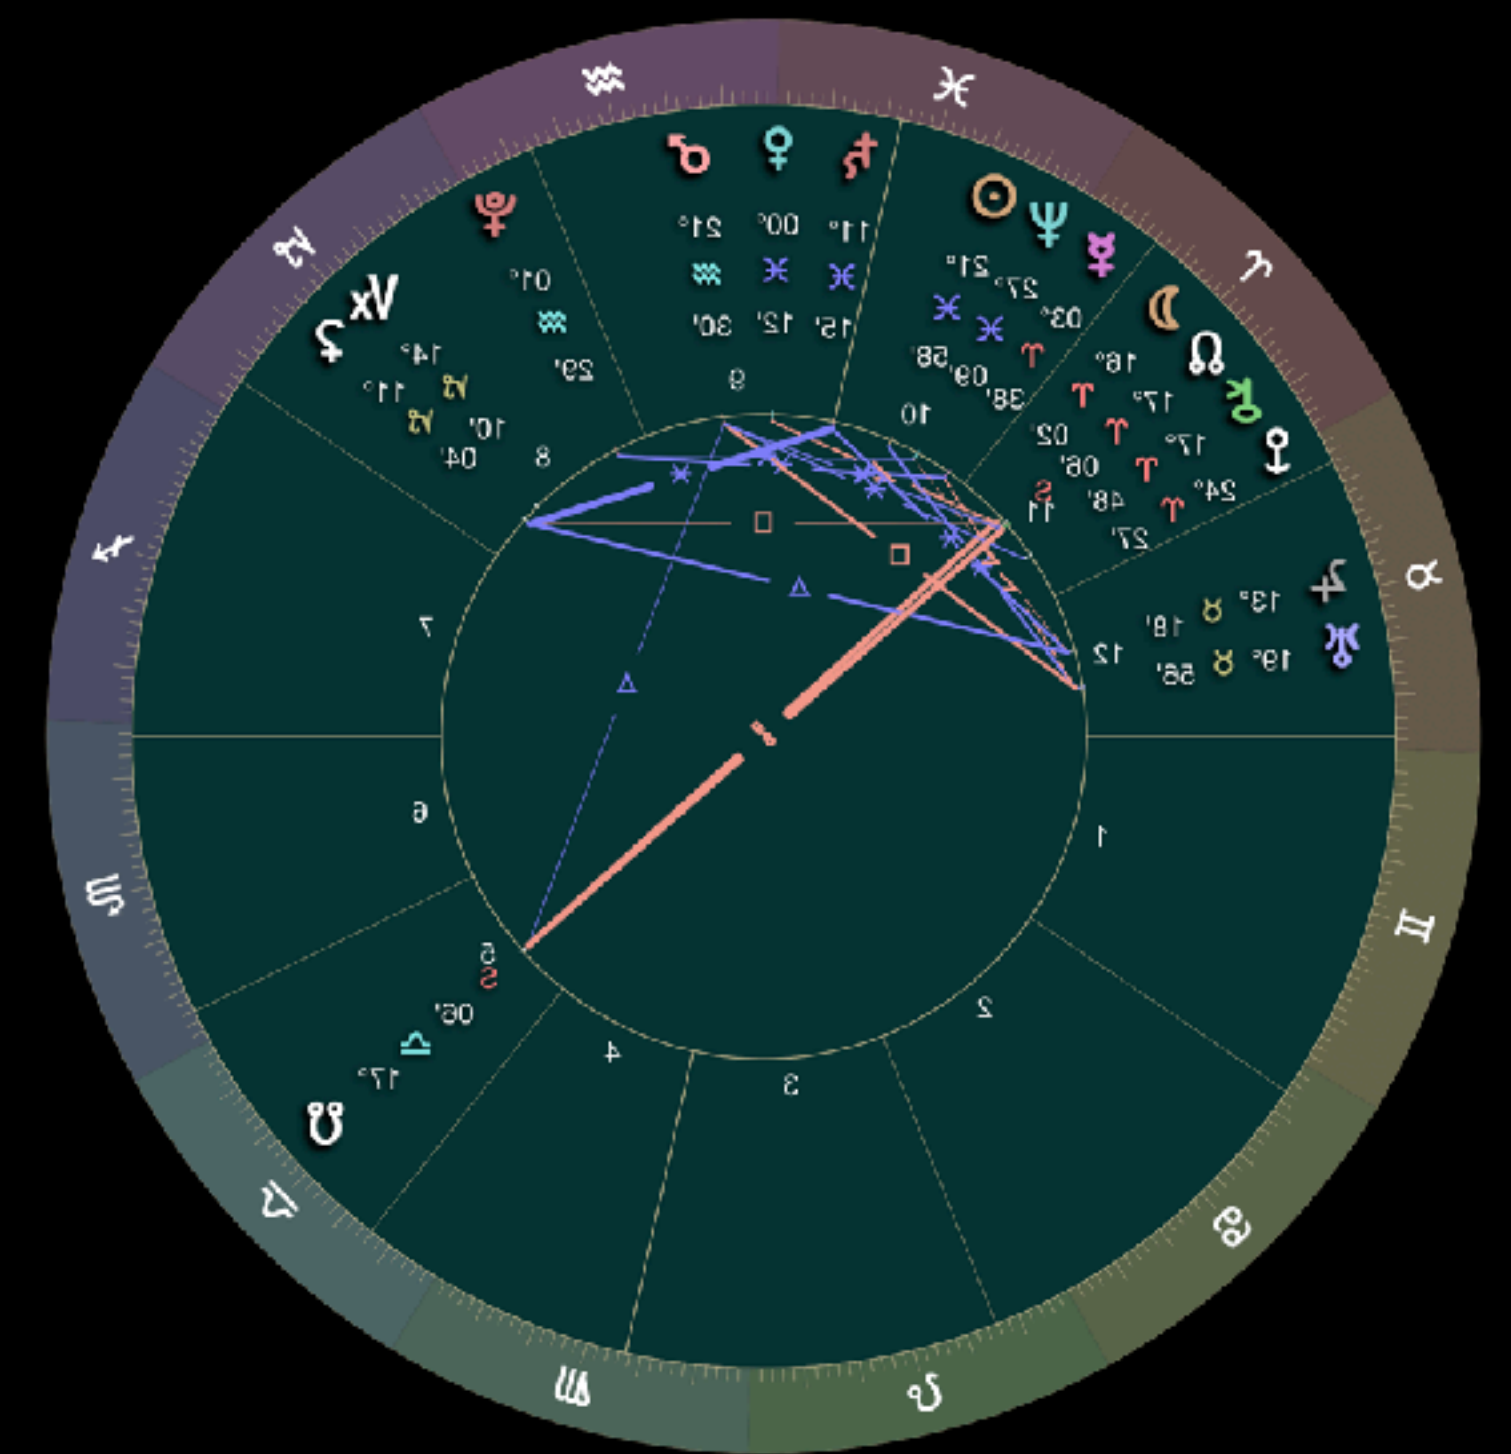

Solar Return 2024 - Profected Year 60 - Ruler Jupiter (Sag Rising)
Venus in Pisces 9th - Mutaula Reception