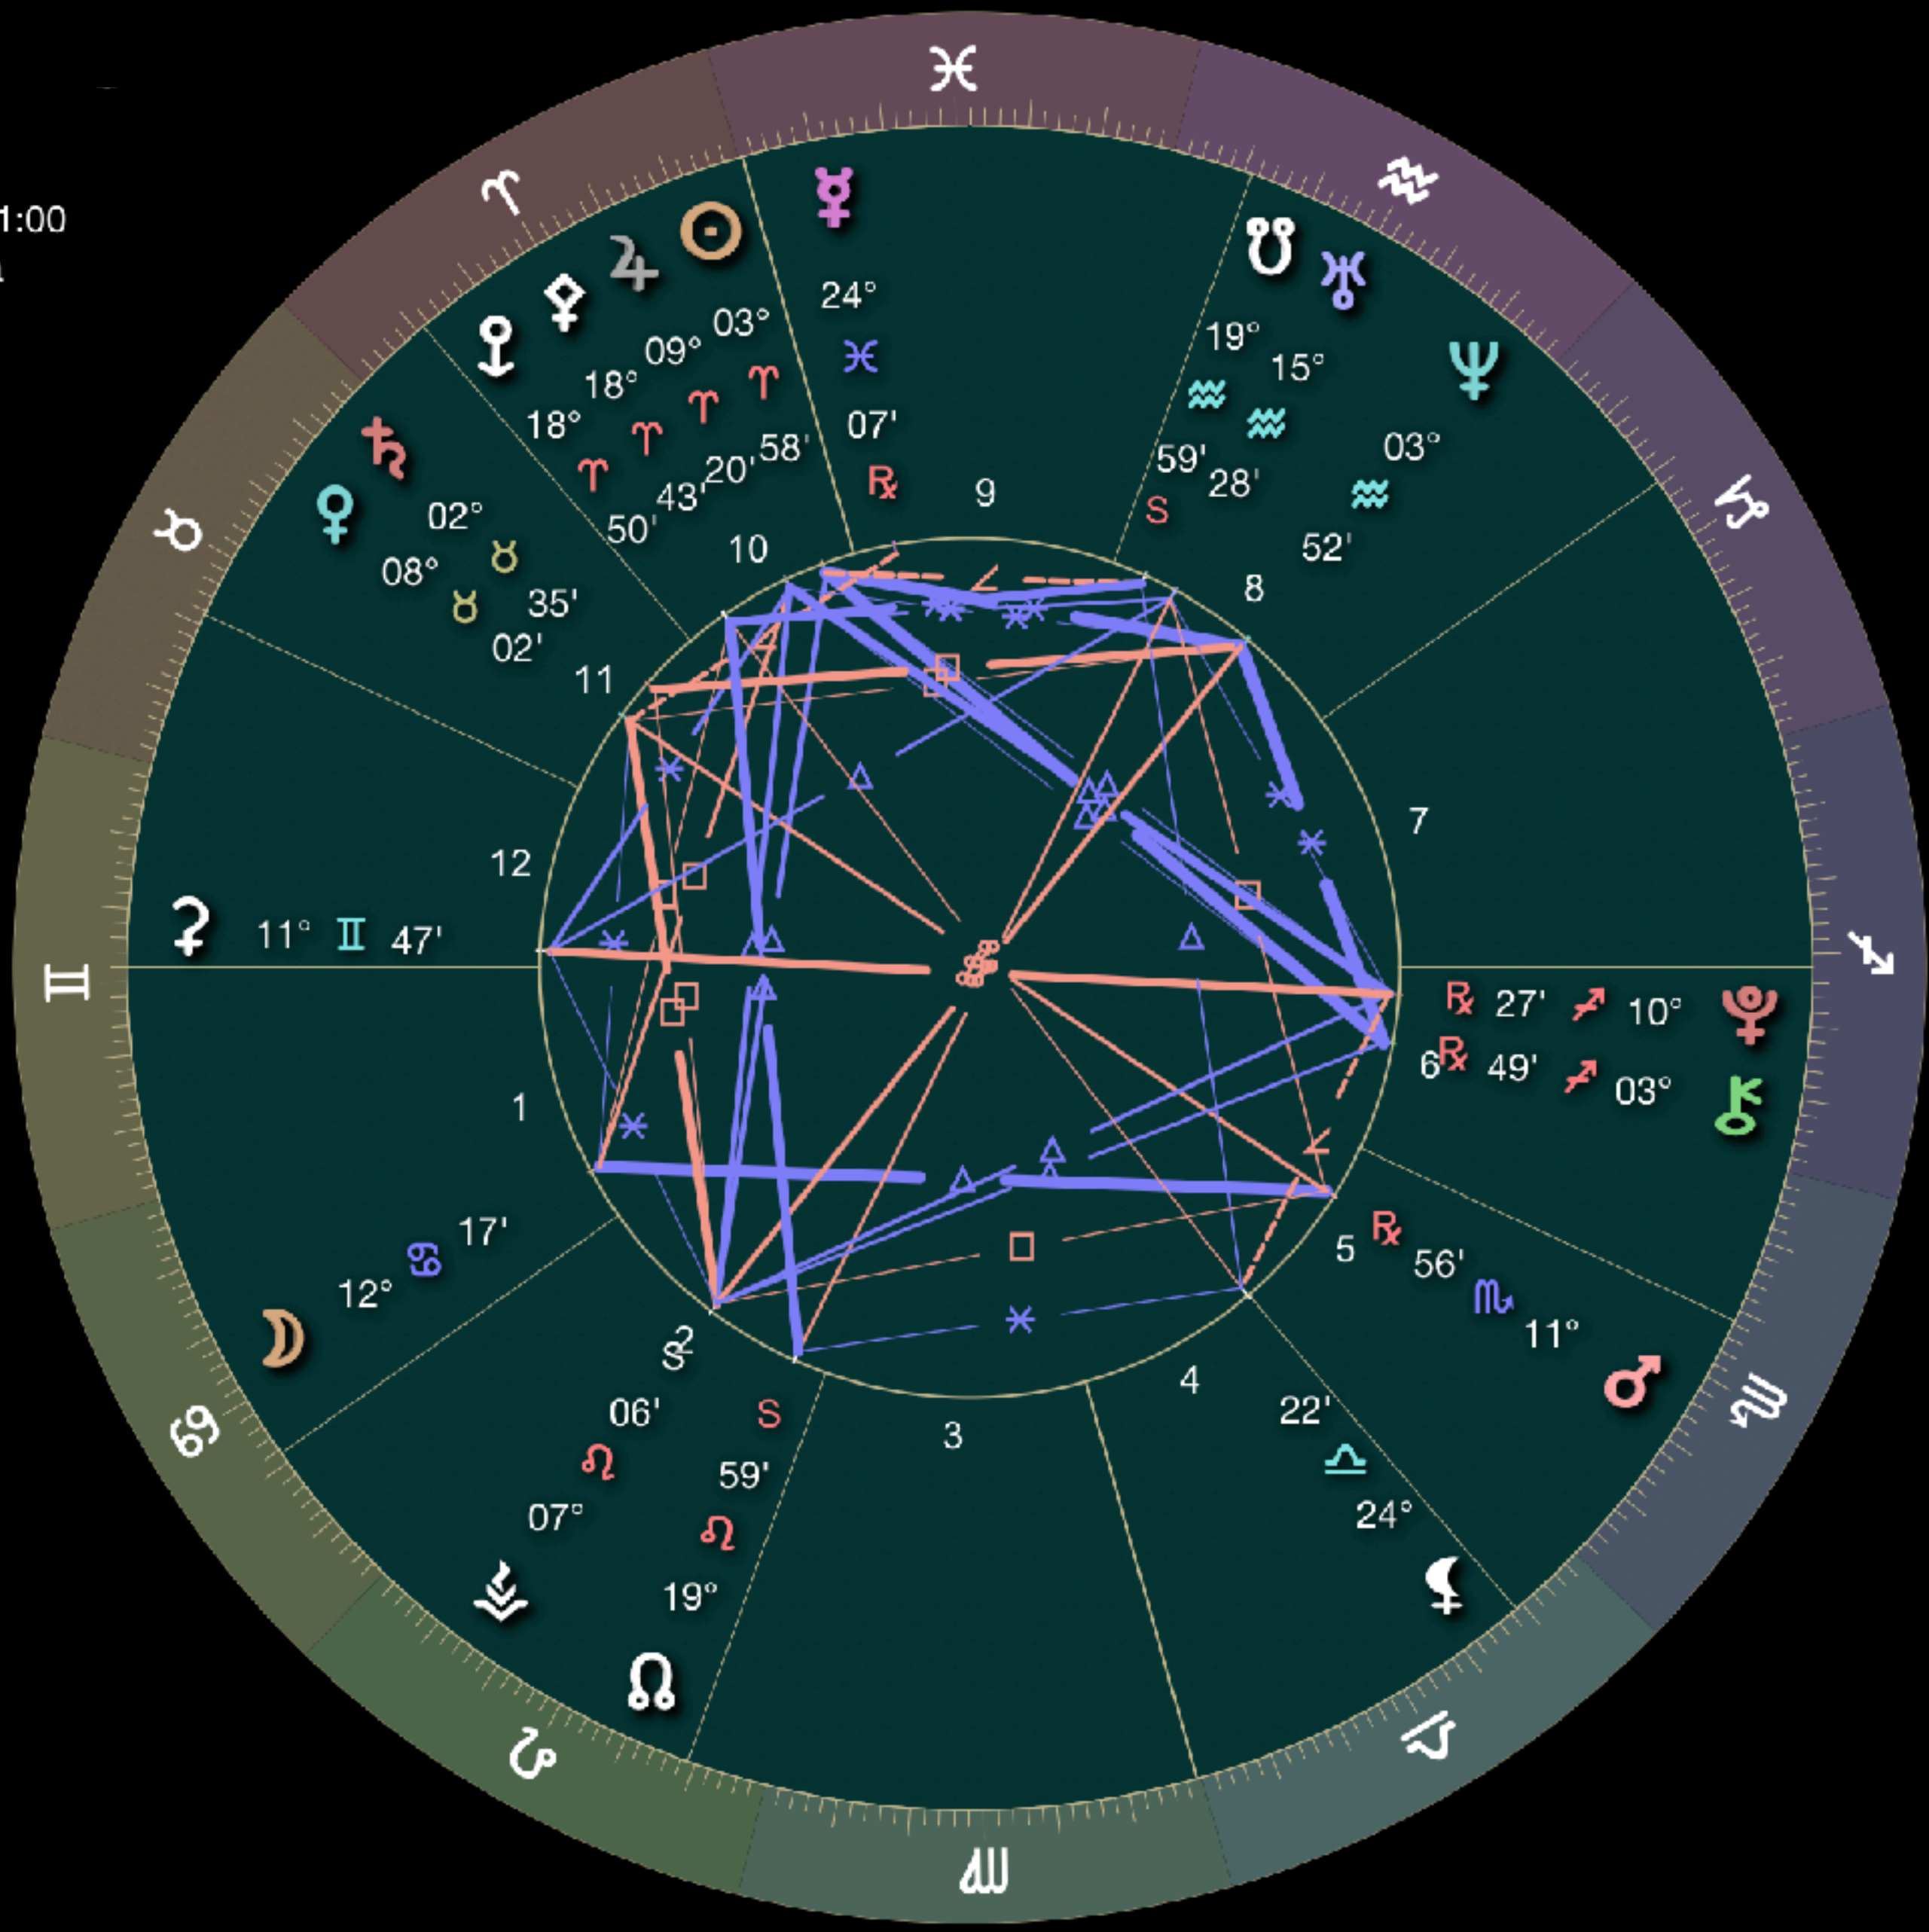

Natal

25 Mar 1999, Thu
12:54 PM AEDT -11:00
Canberra, Australia
Geocentric
Tropical
Porphyry

Midpoints 8th harmonic
45° / 90° / 135° / 180°

Sun 45° to Nodal axis

Sun, purpose, growth, fulfillment