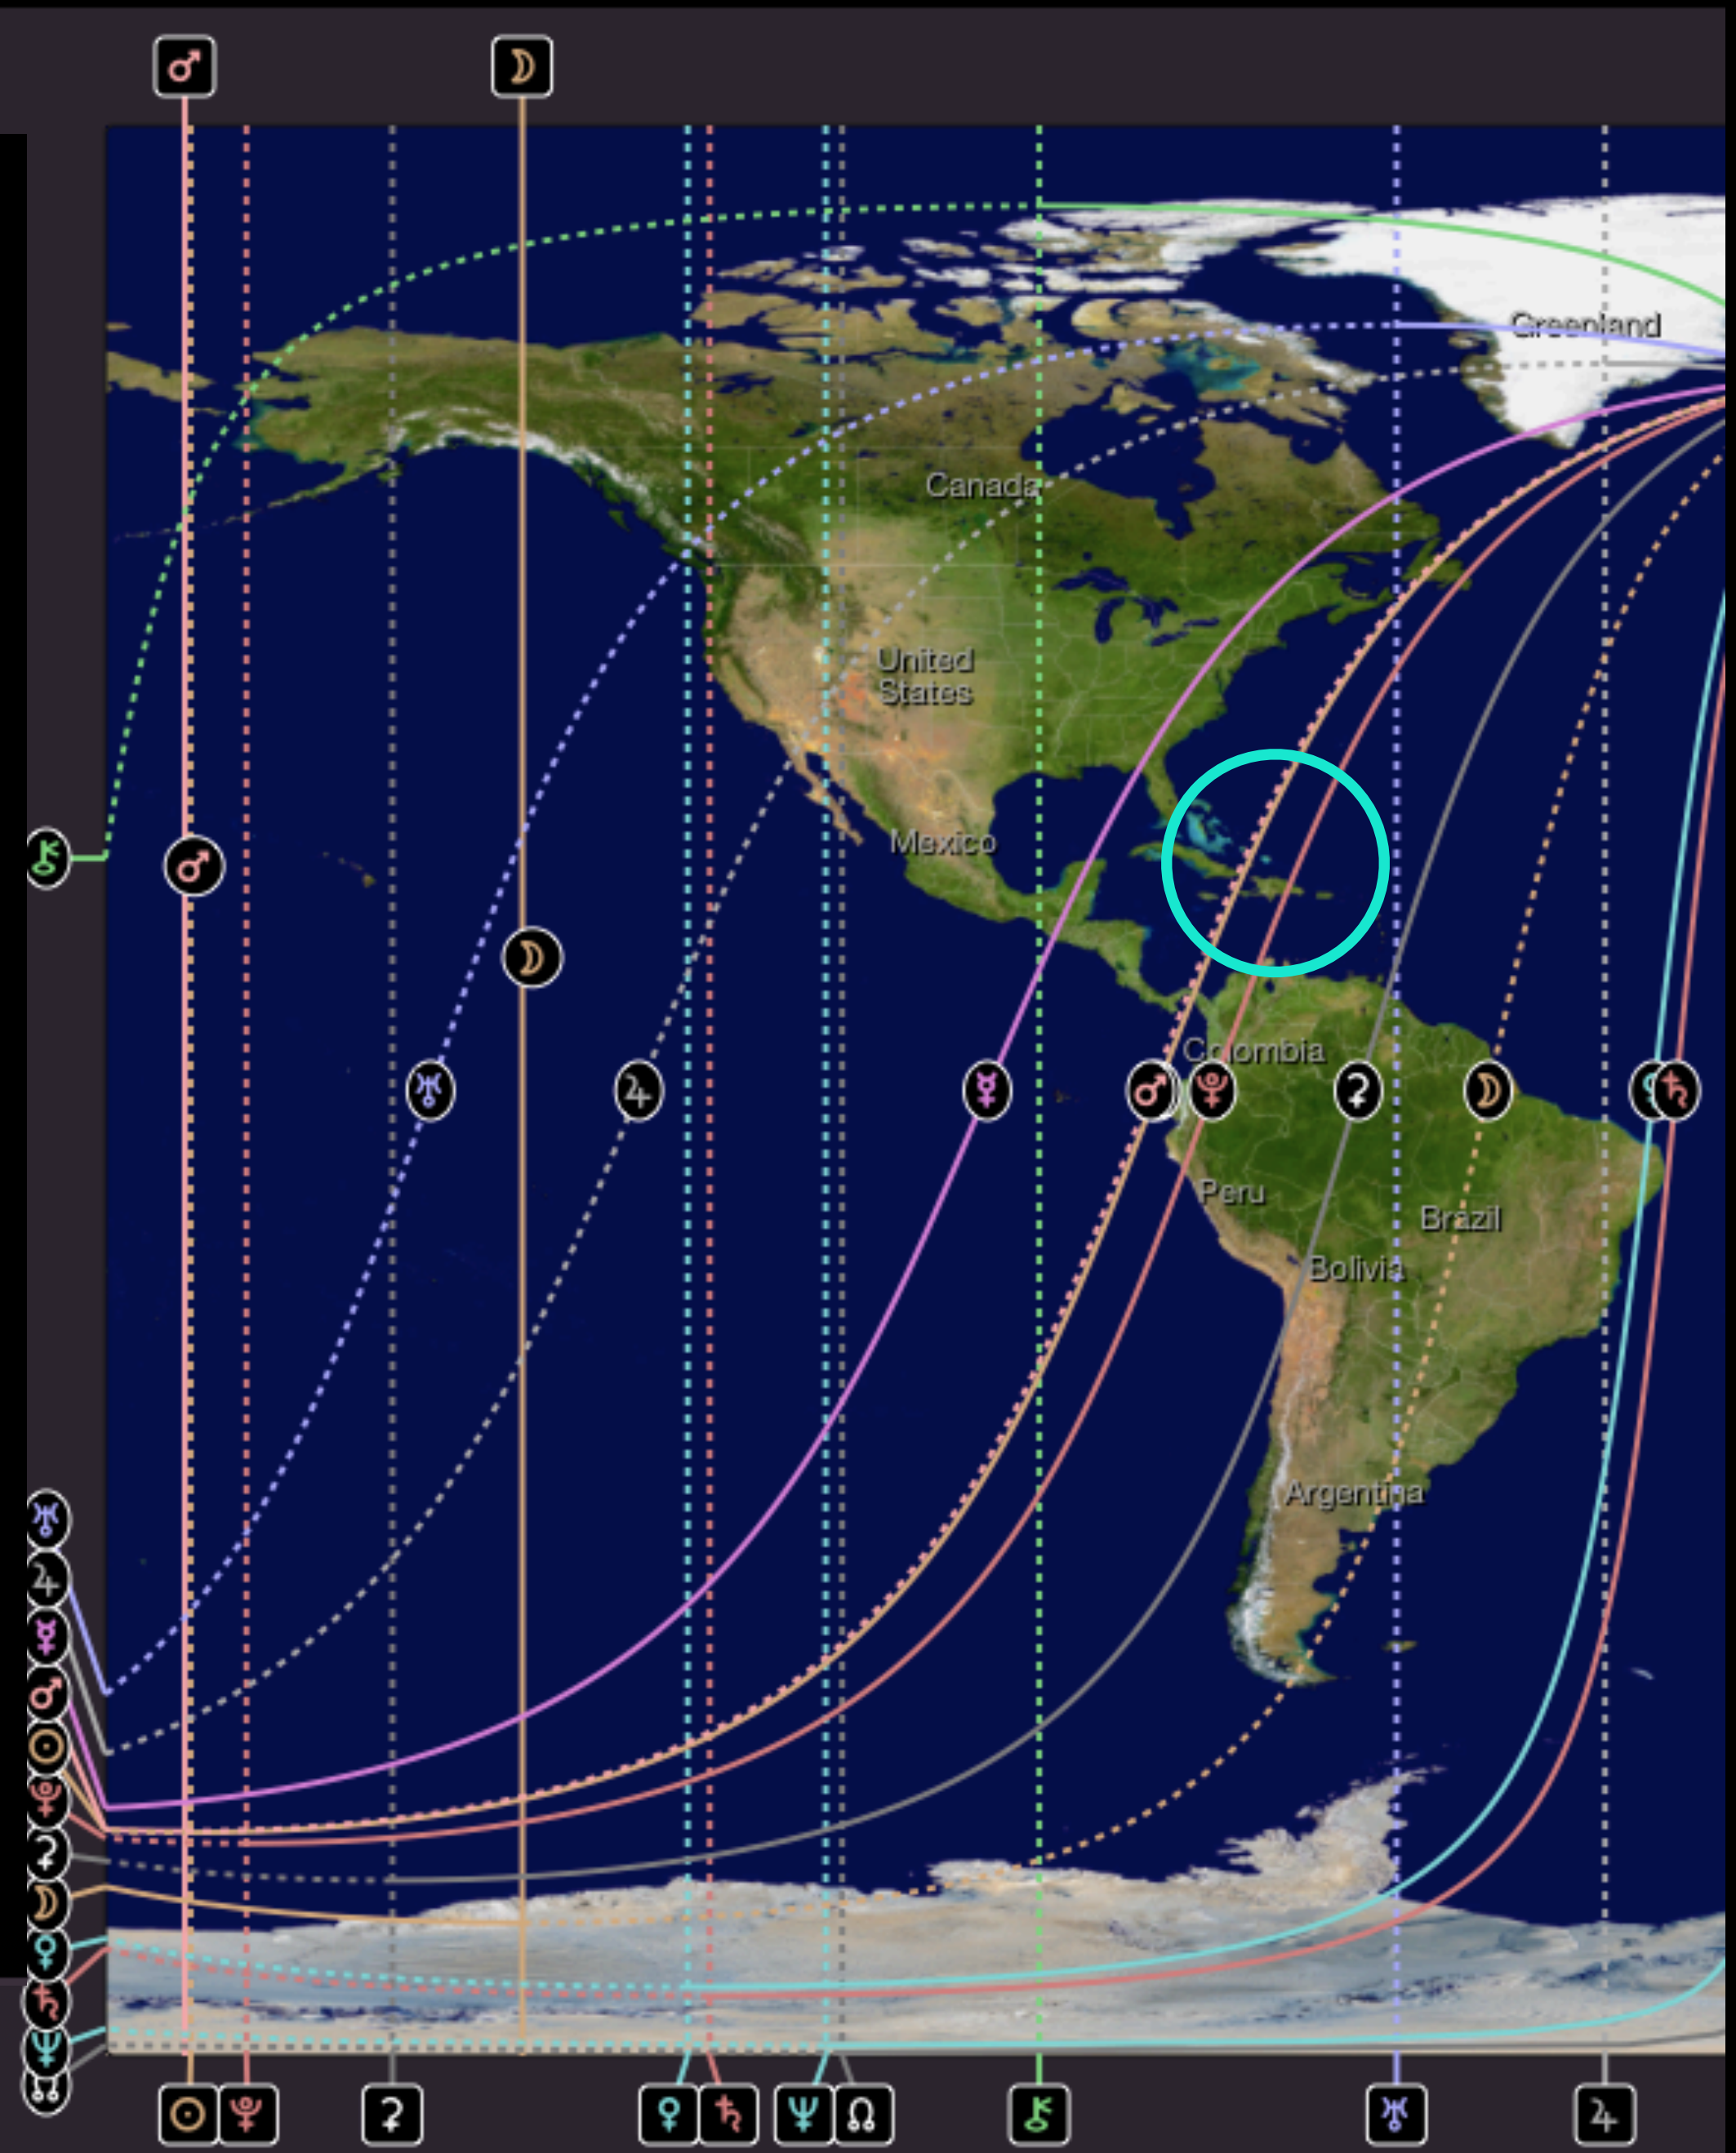

Space X Fallout