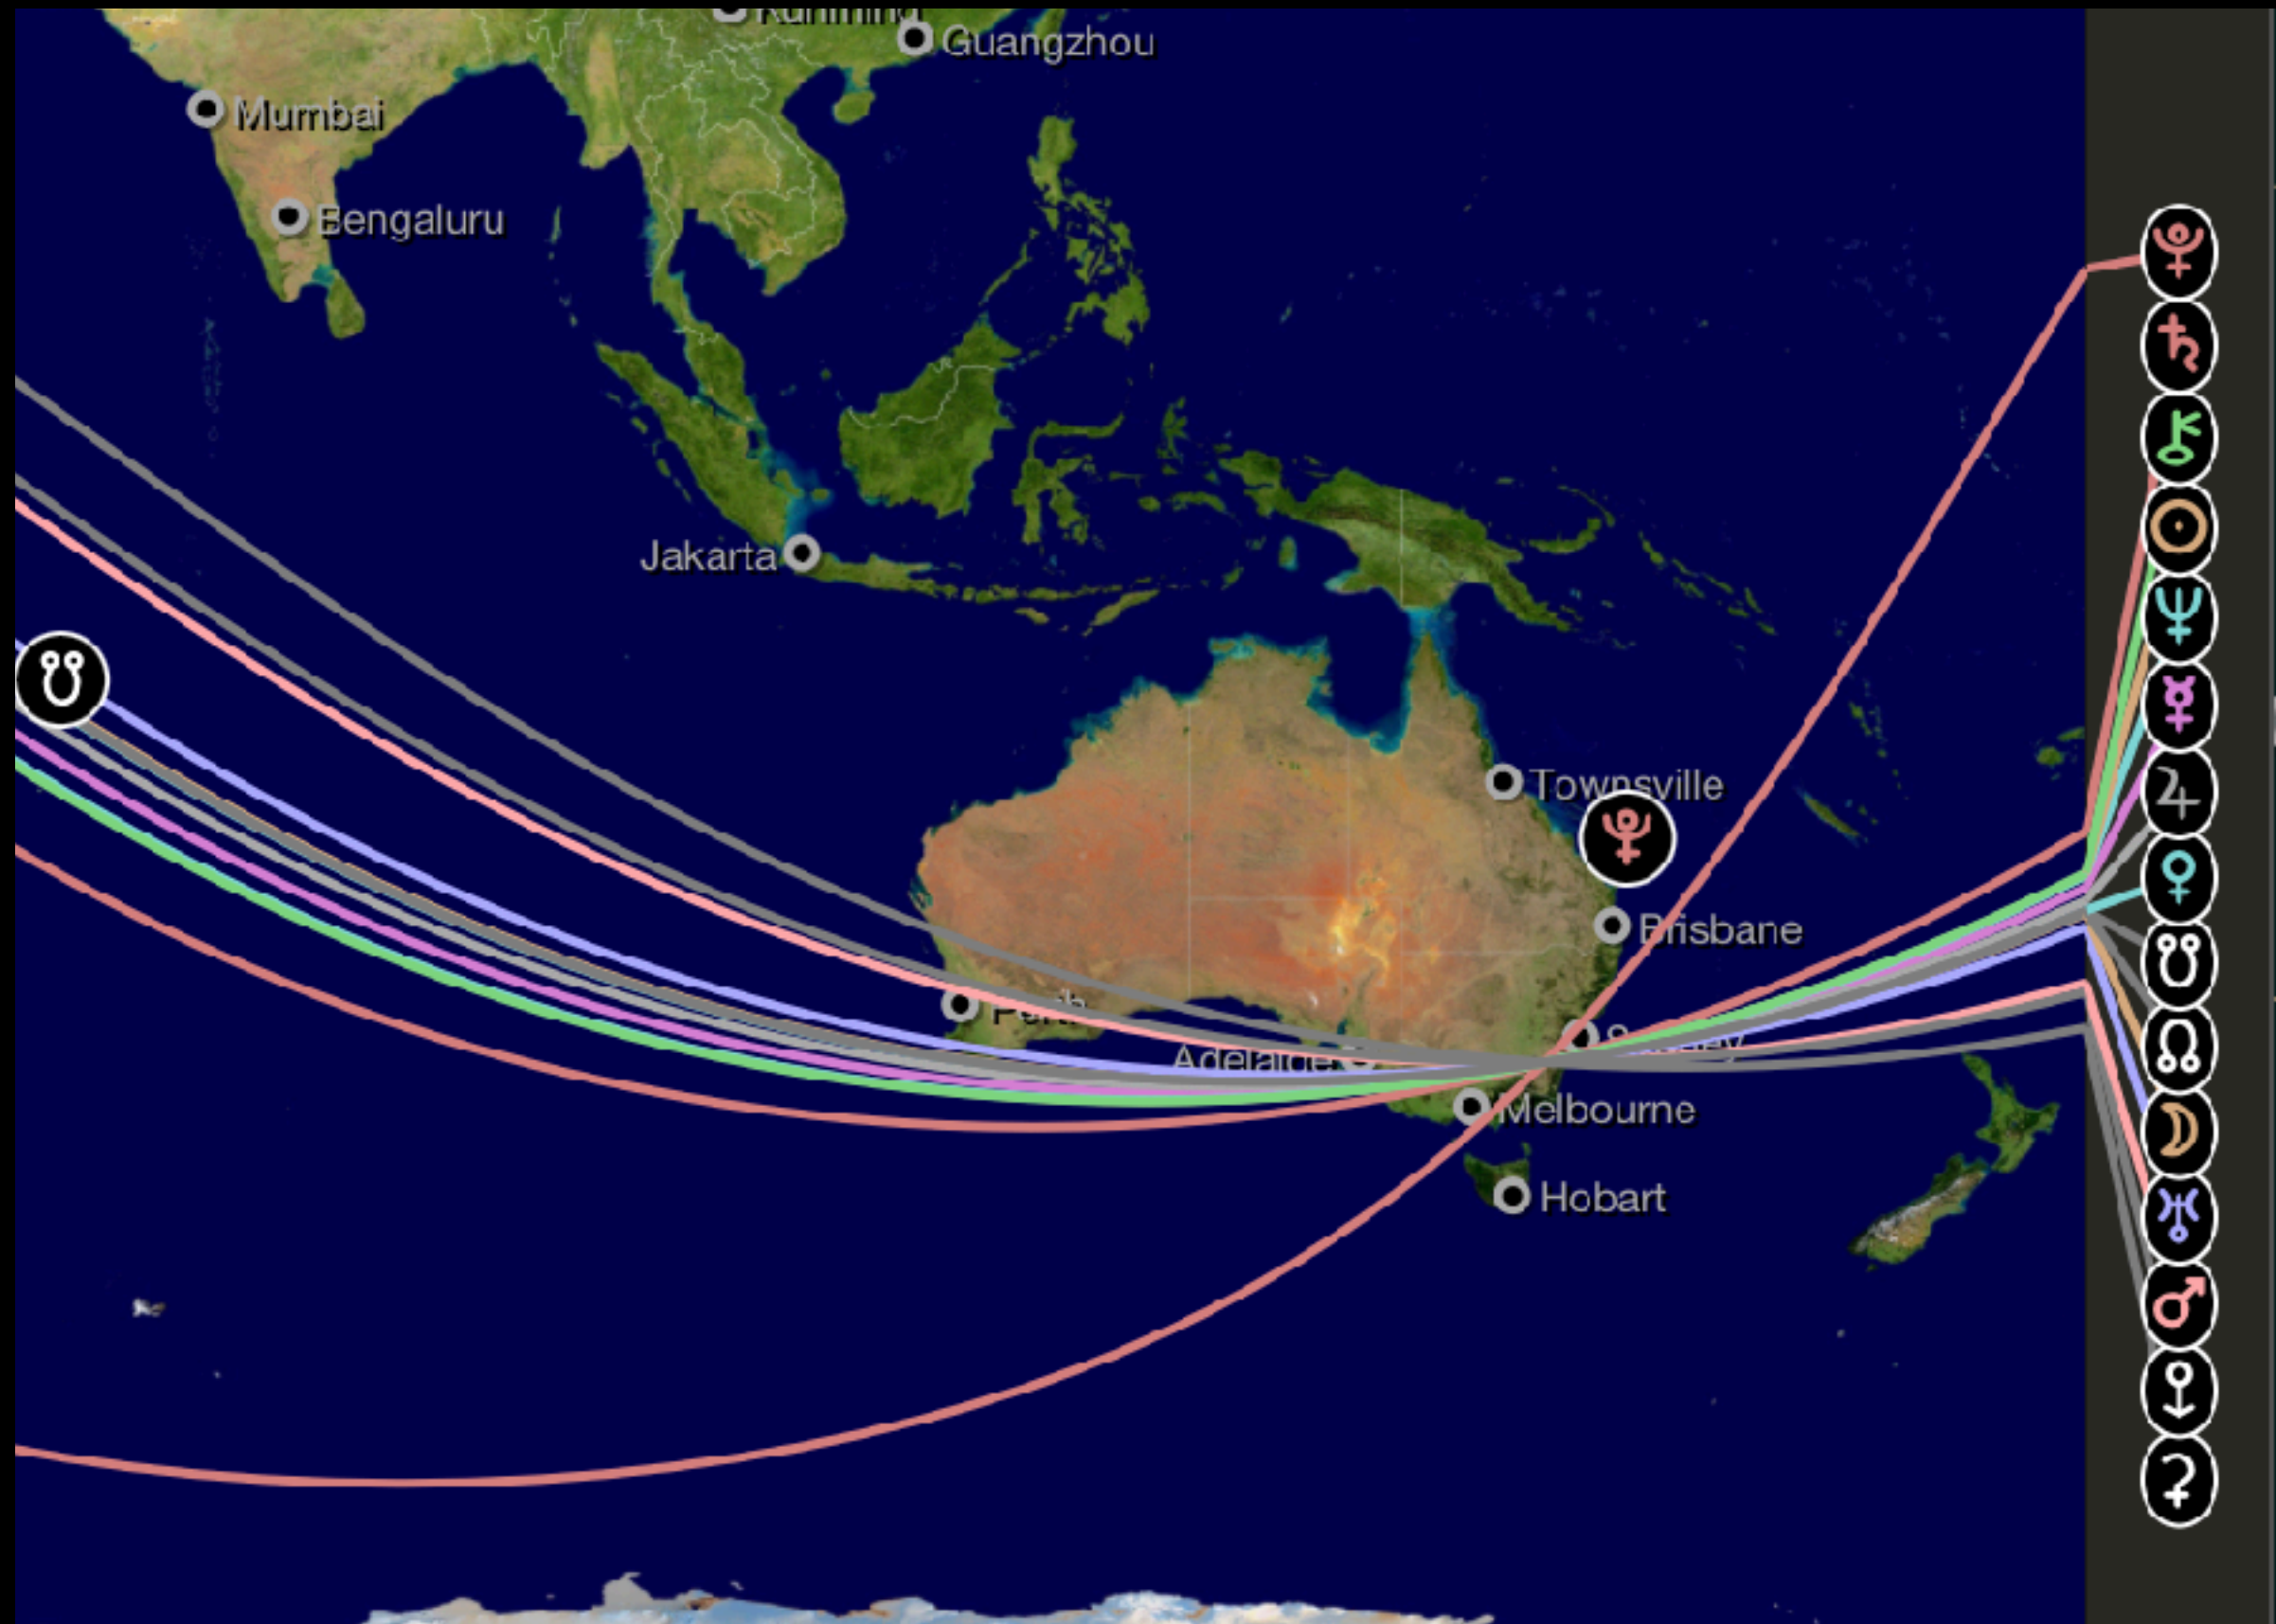

SR from birth place