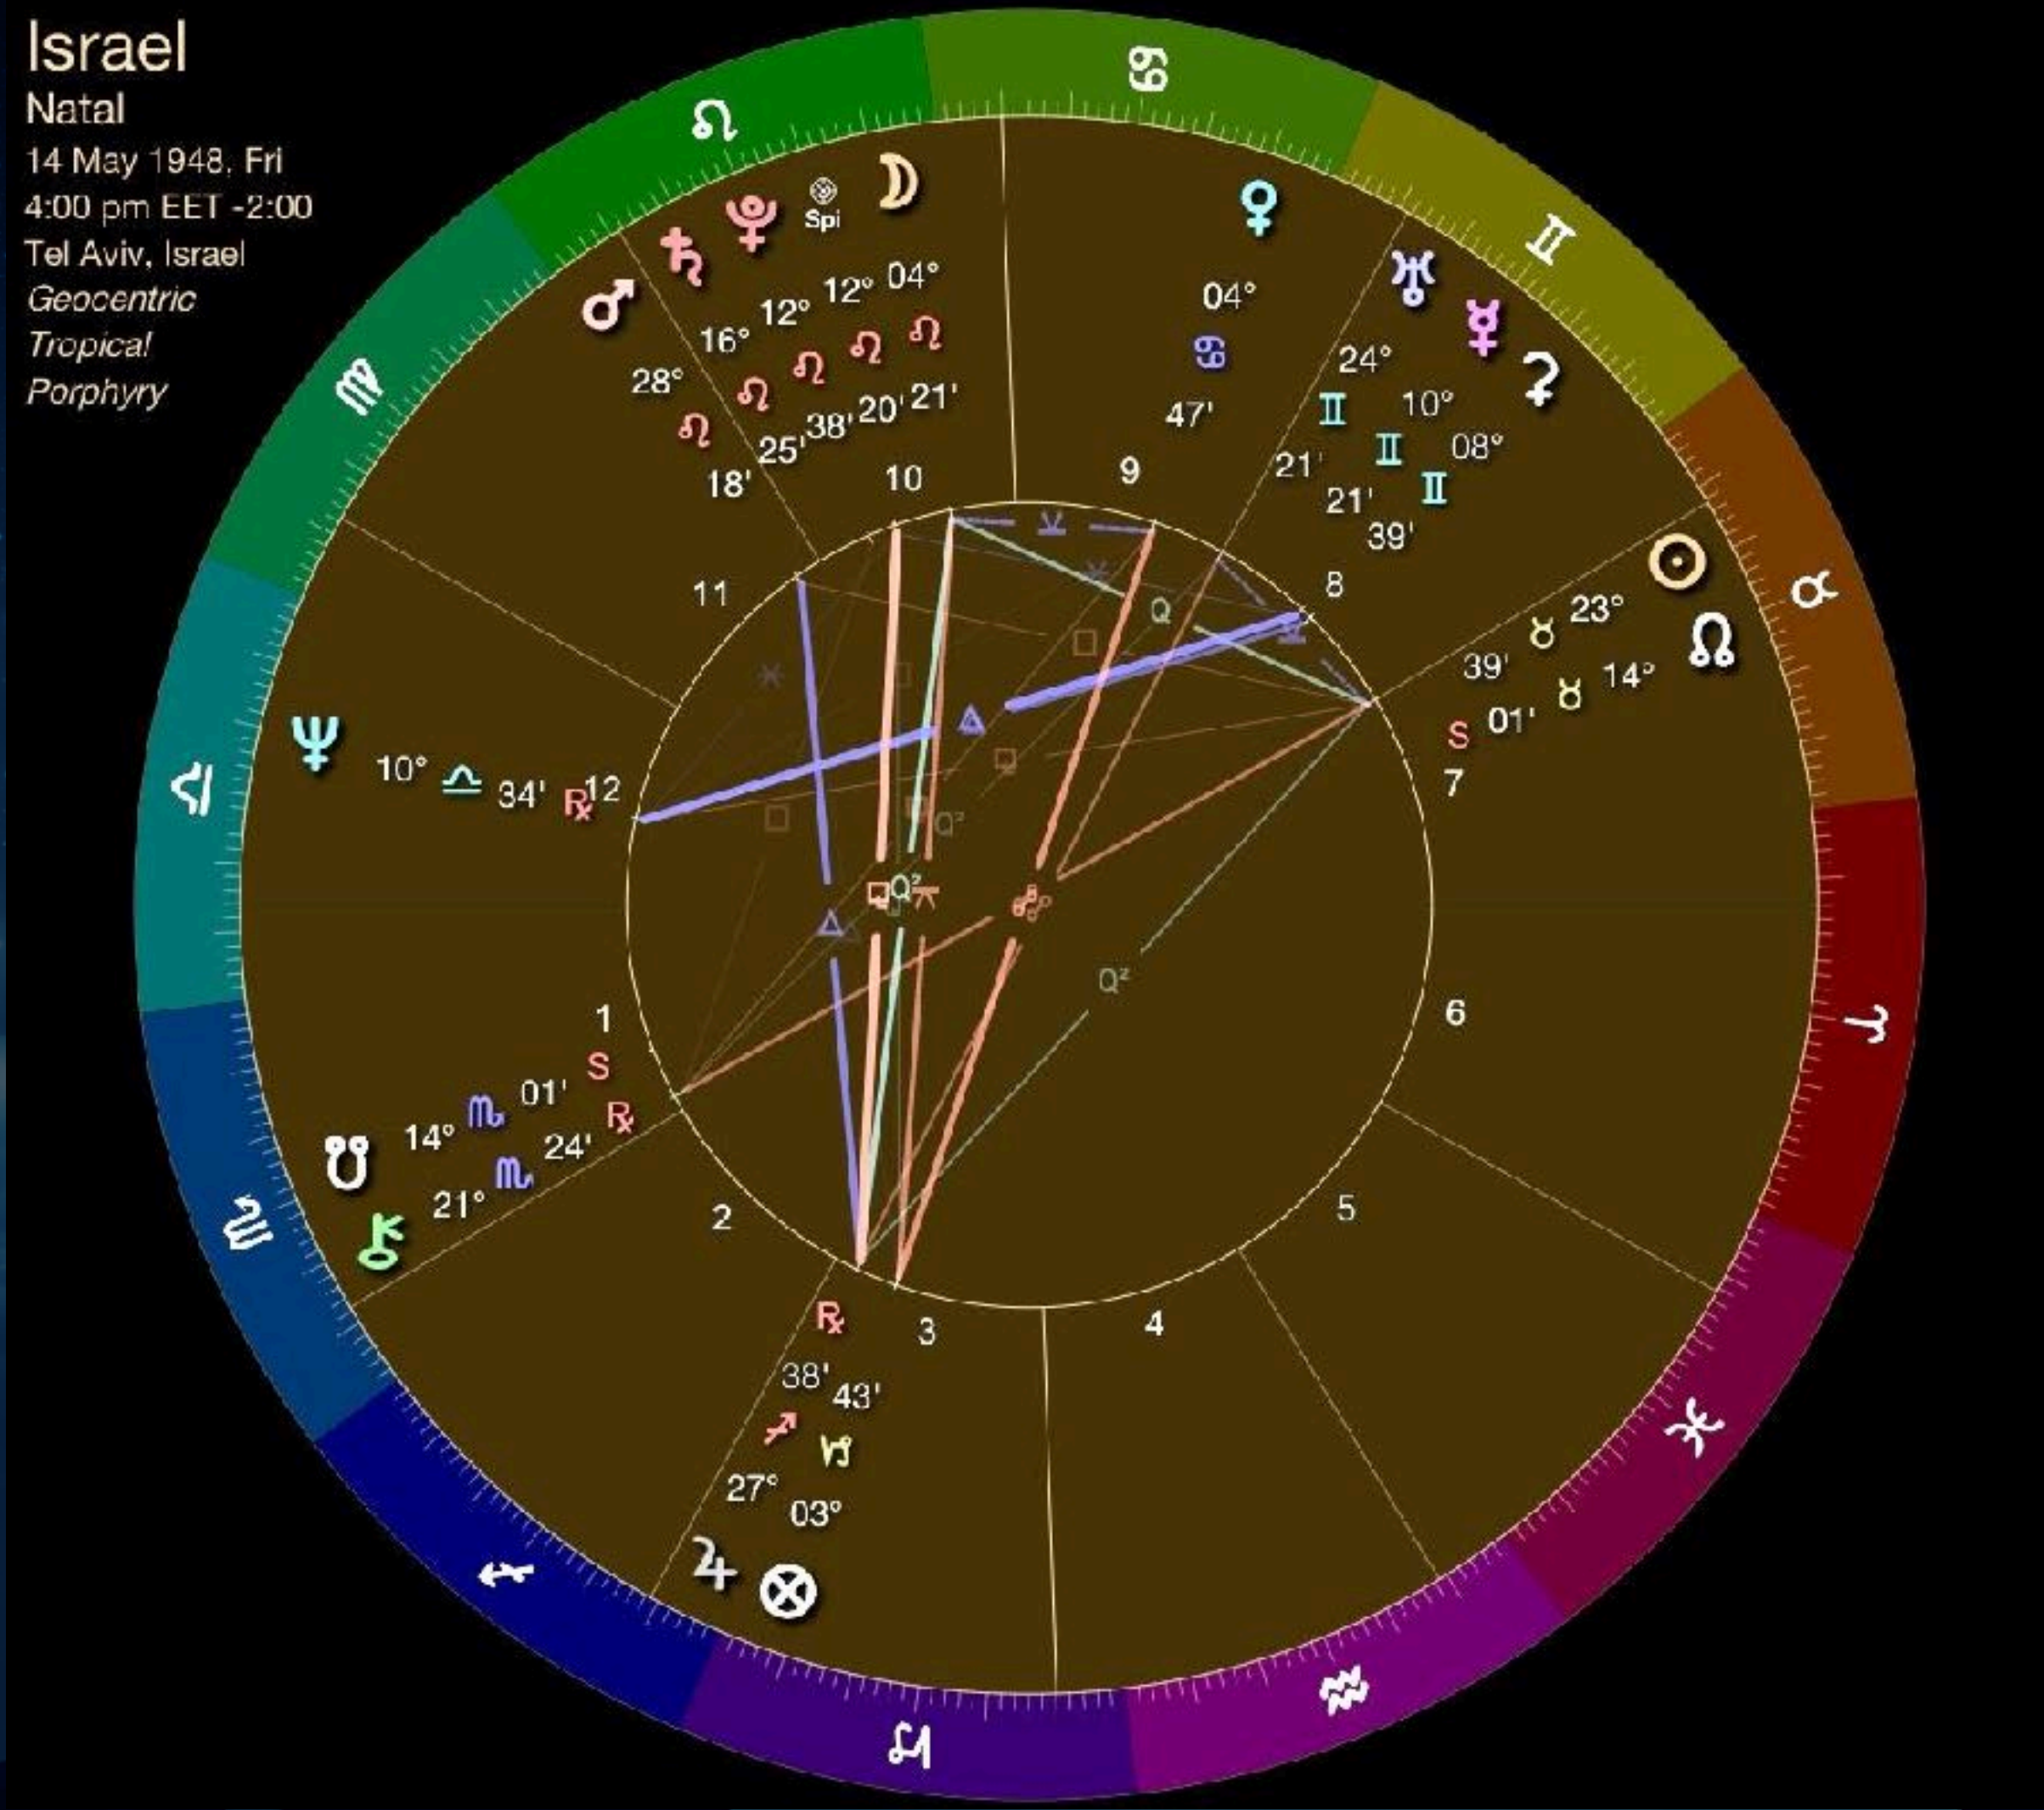

Foundation of Israel