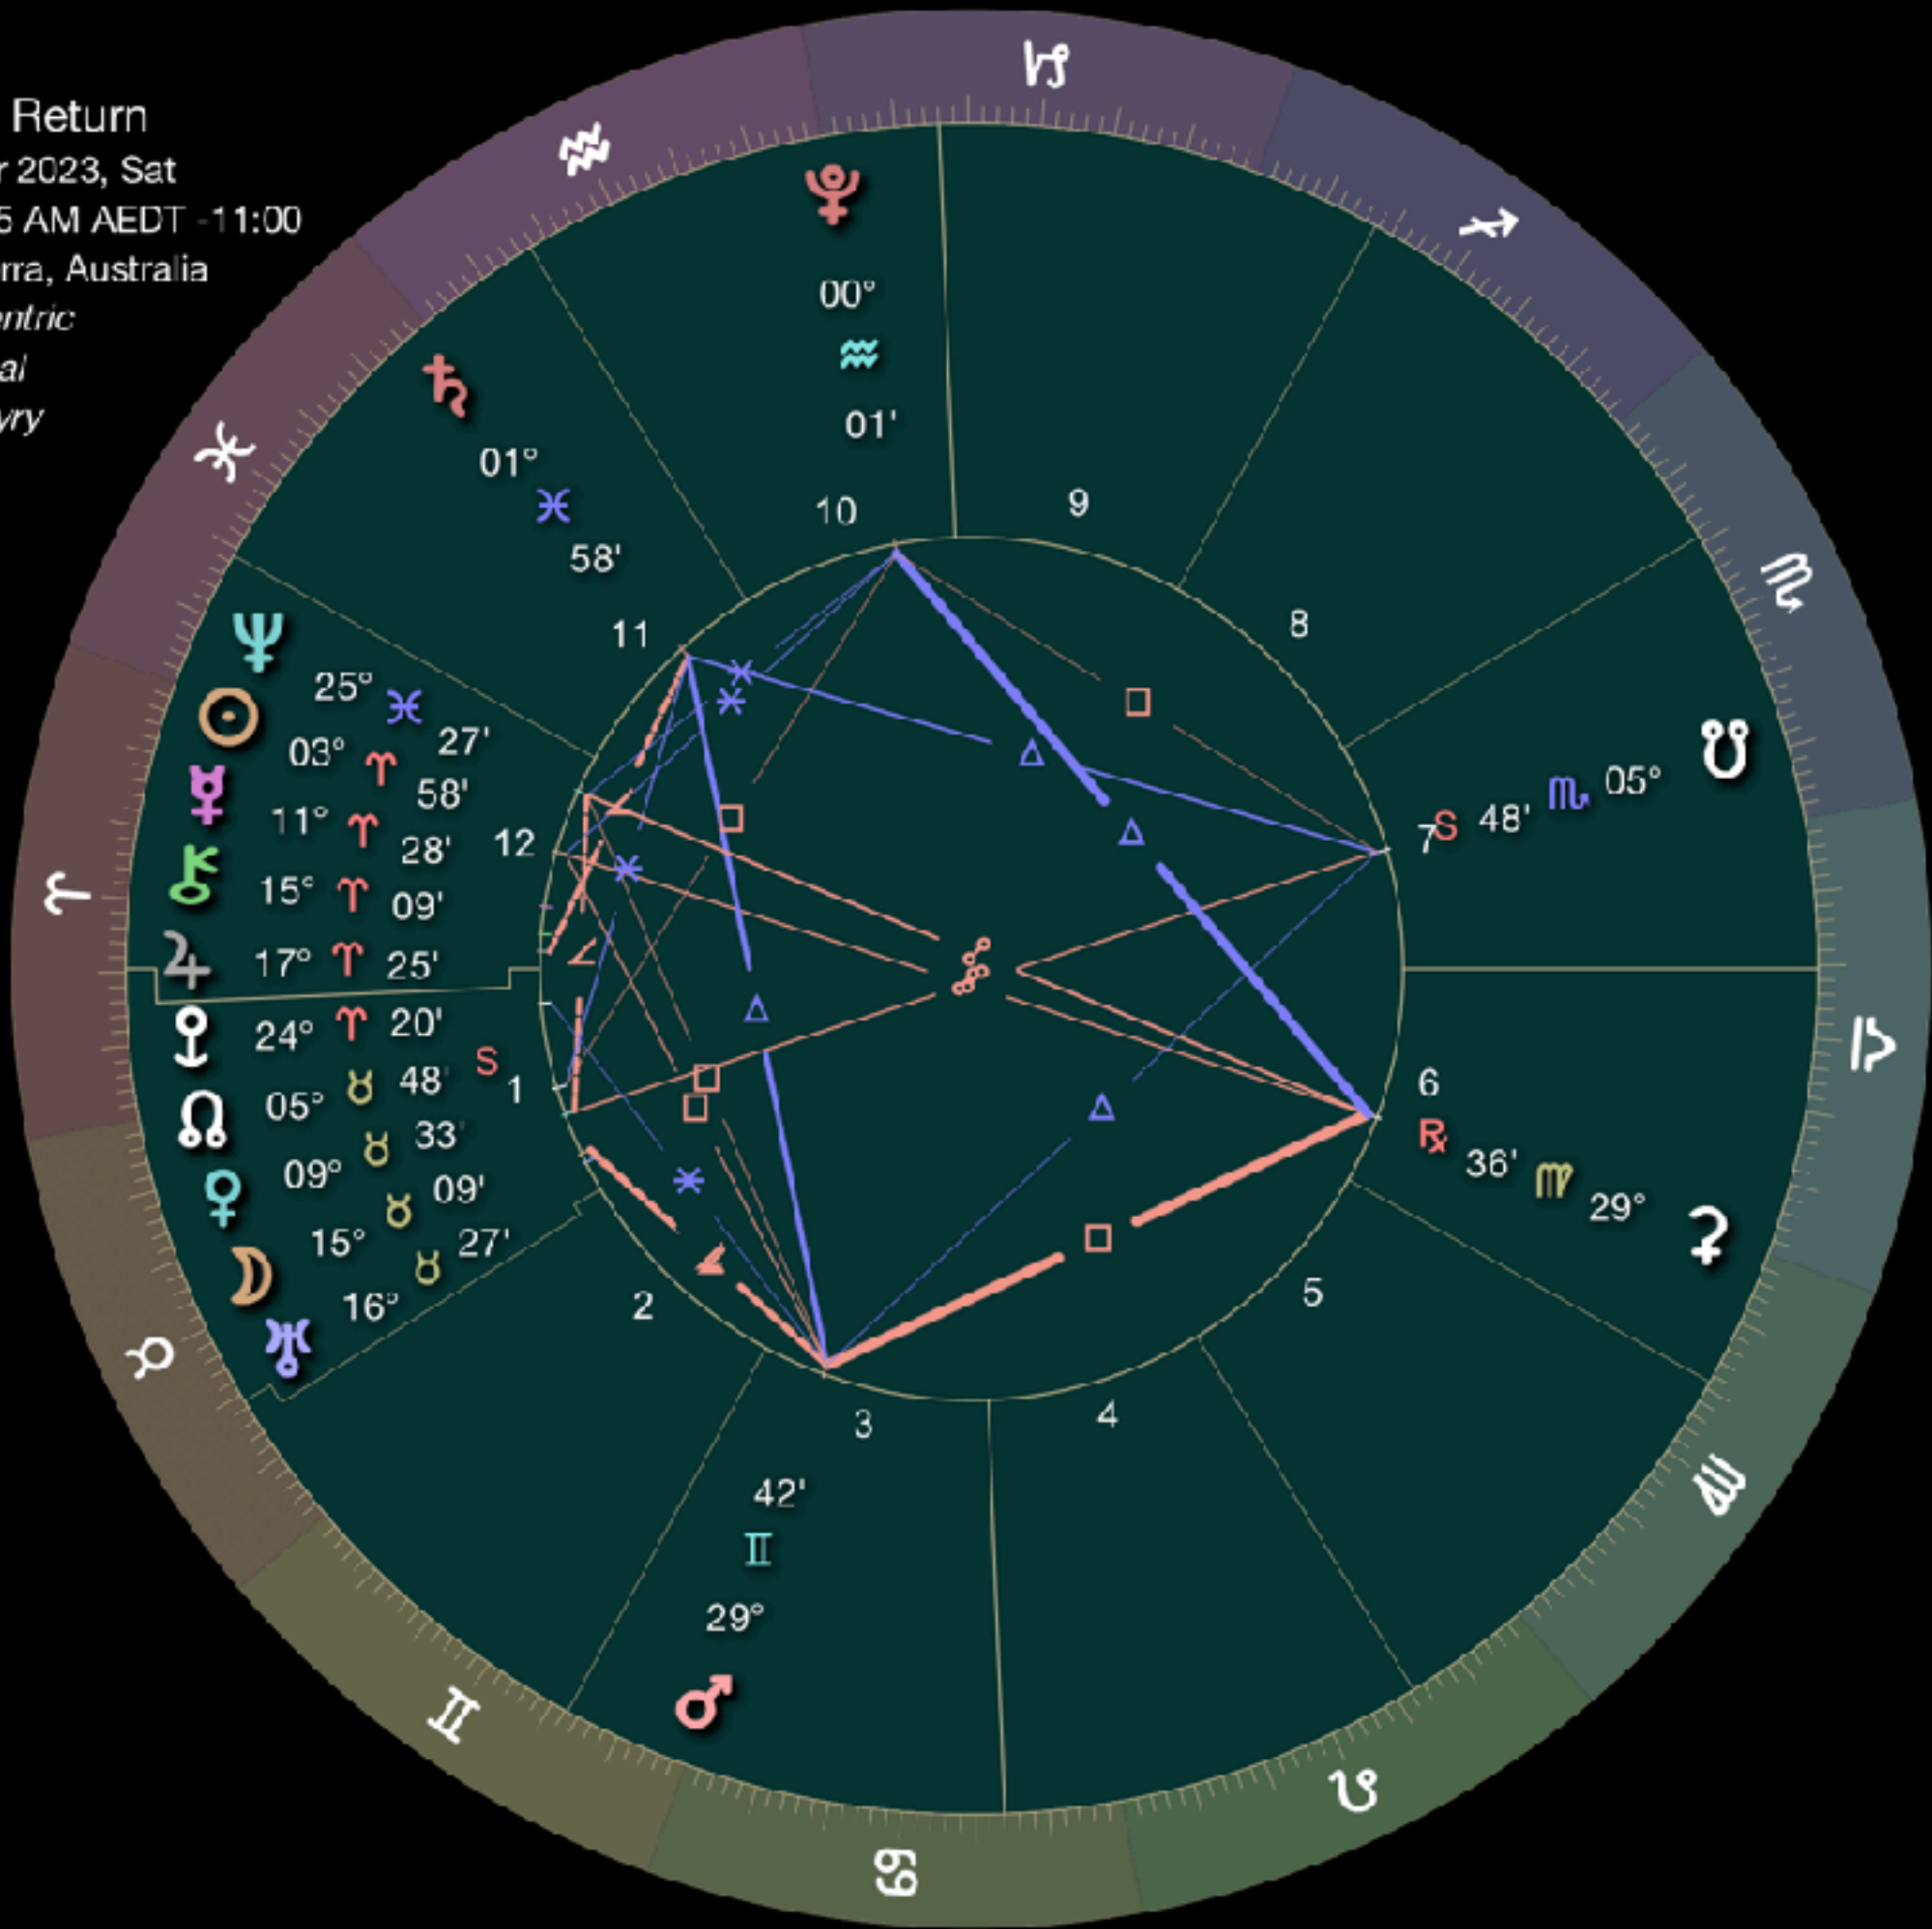

Solar Return
25 Mar 2023, Sat
8:30:05 AM AEDT -11:00
Canberra, Australia
Geocentric
Tropical
Porphyry