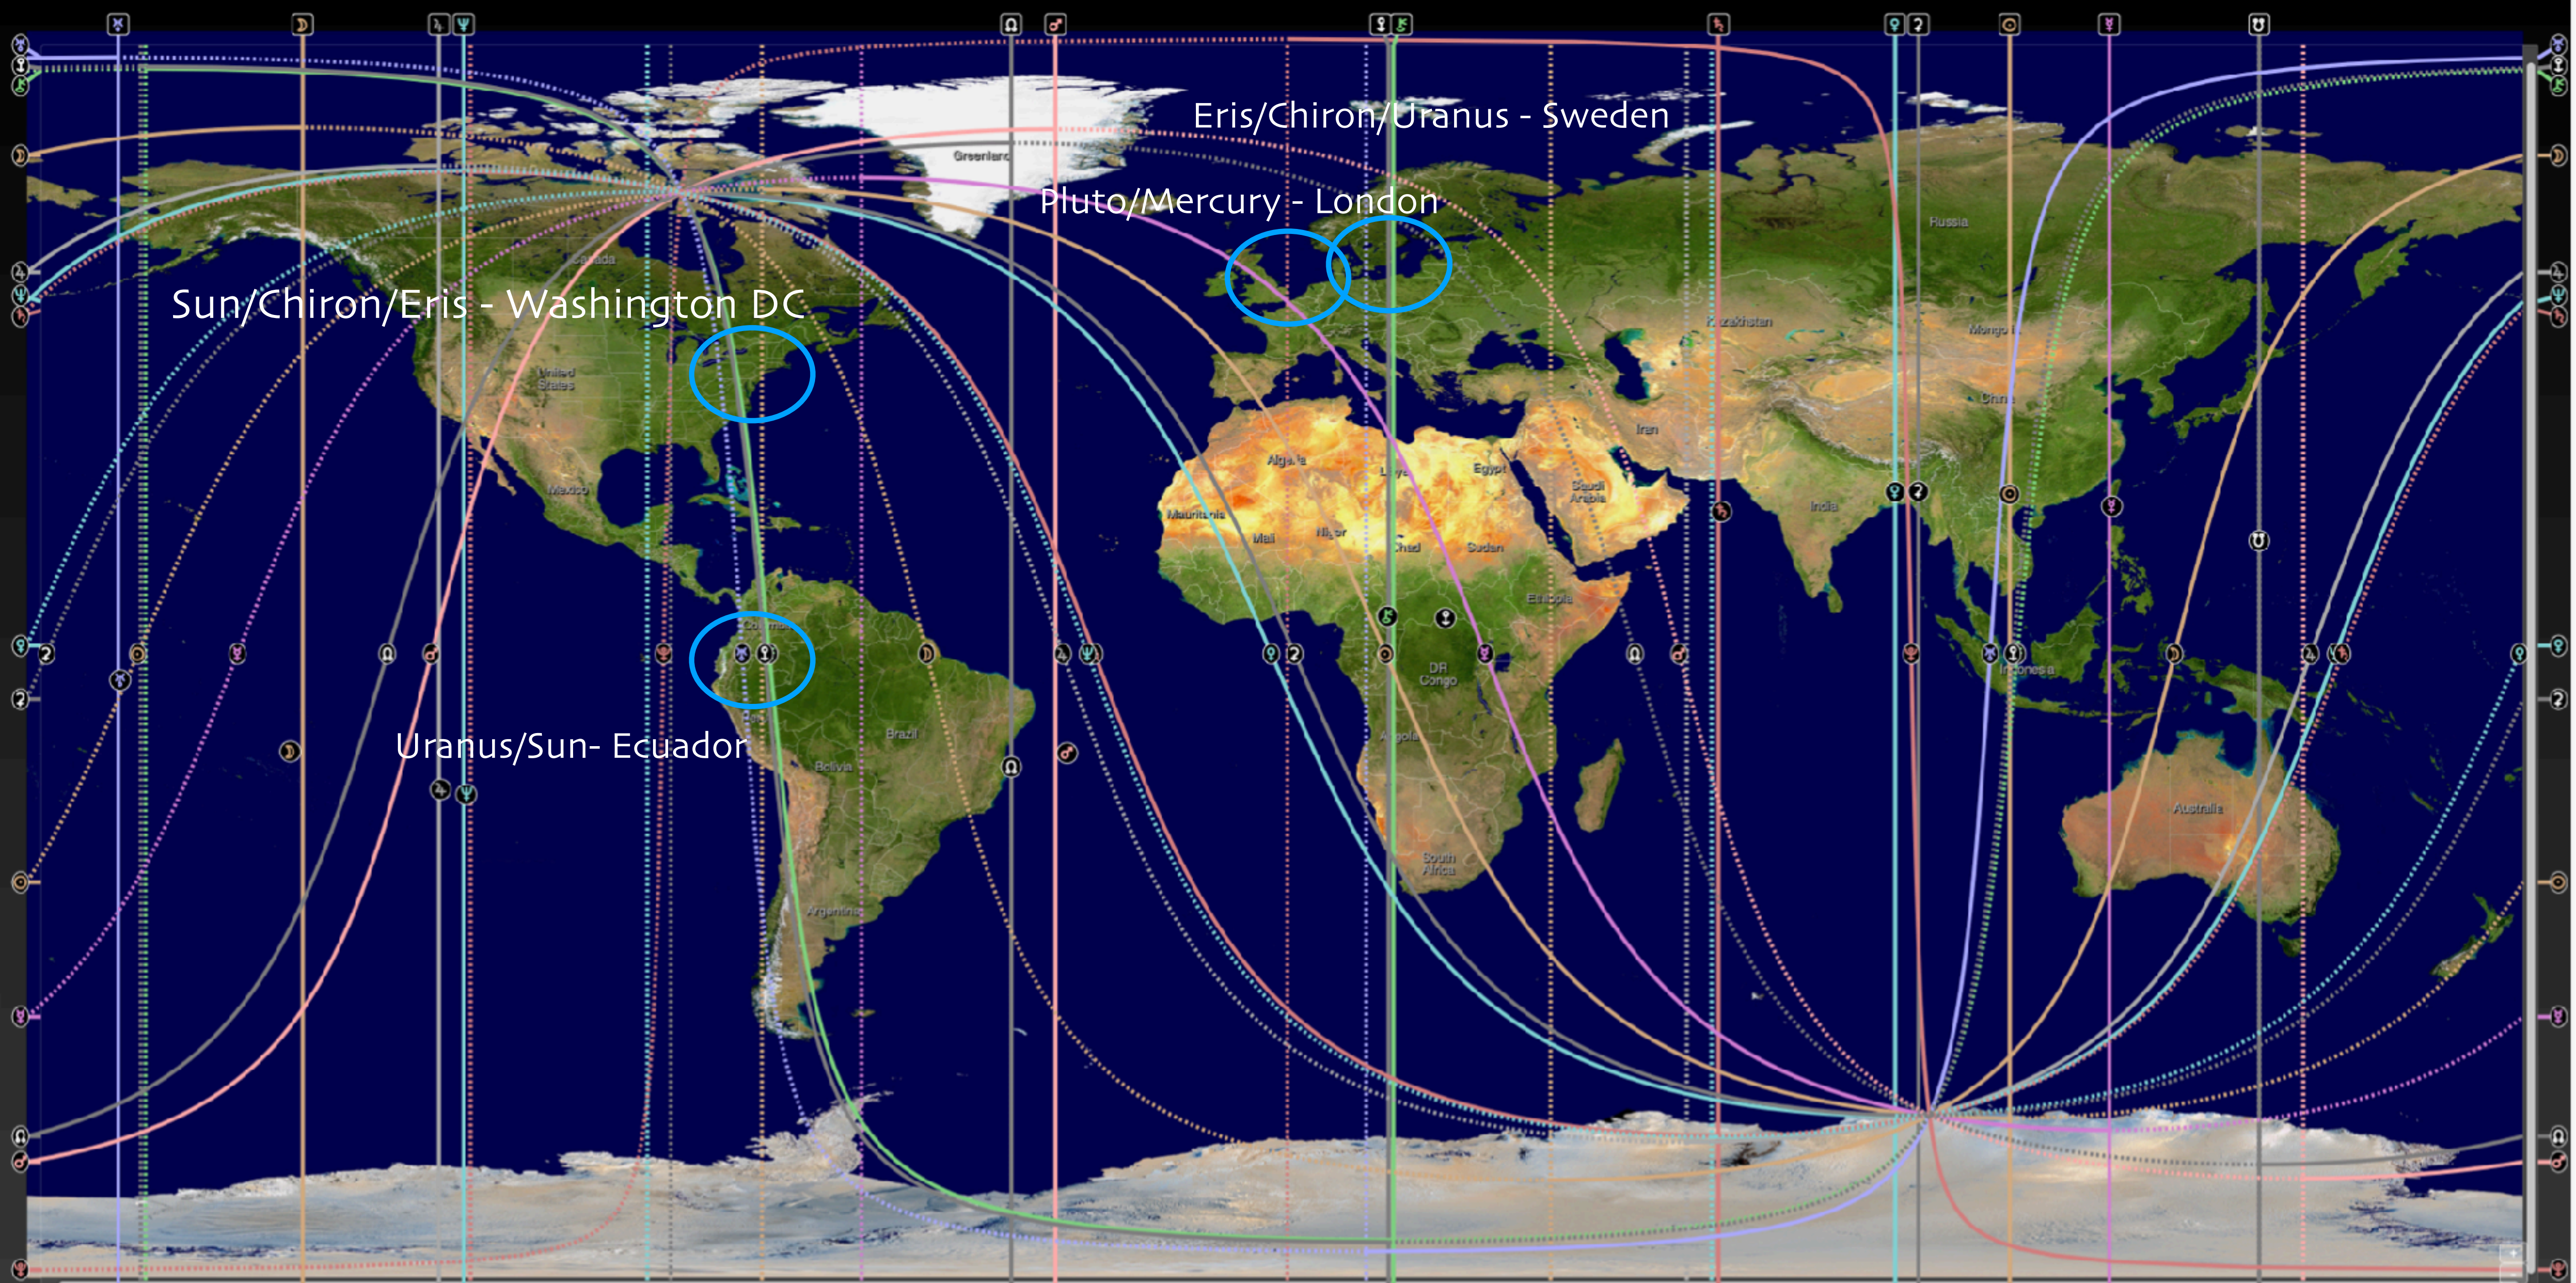

Sun/Chiron/Eris - Washington DC

Uranus/Sun- Ecuador

Eris/Chiron/Uranus - Sweden

Pluto/Mercury - London

Sun/Uranus/ Eris/Chiron- Cuba

Wife is Cuban/Spanish/Swedish descent