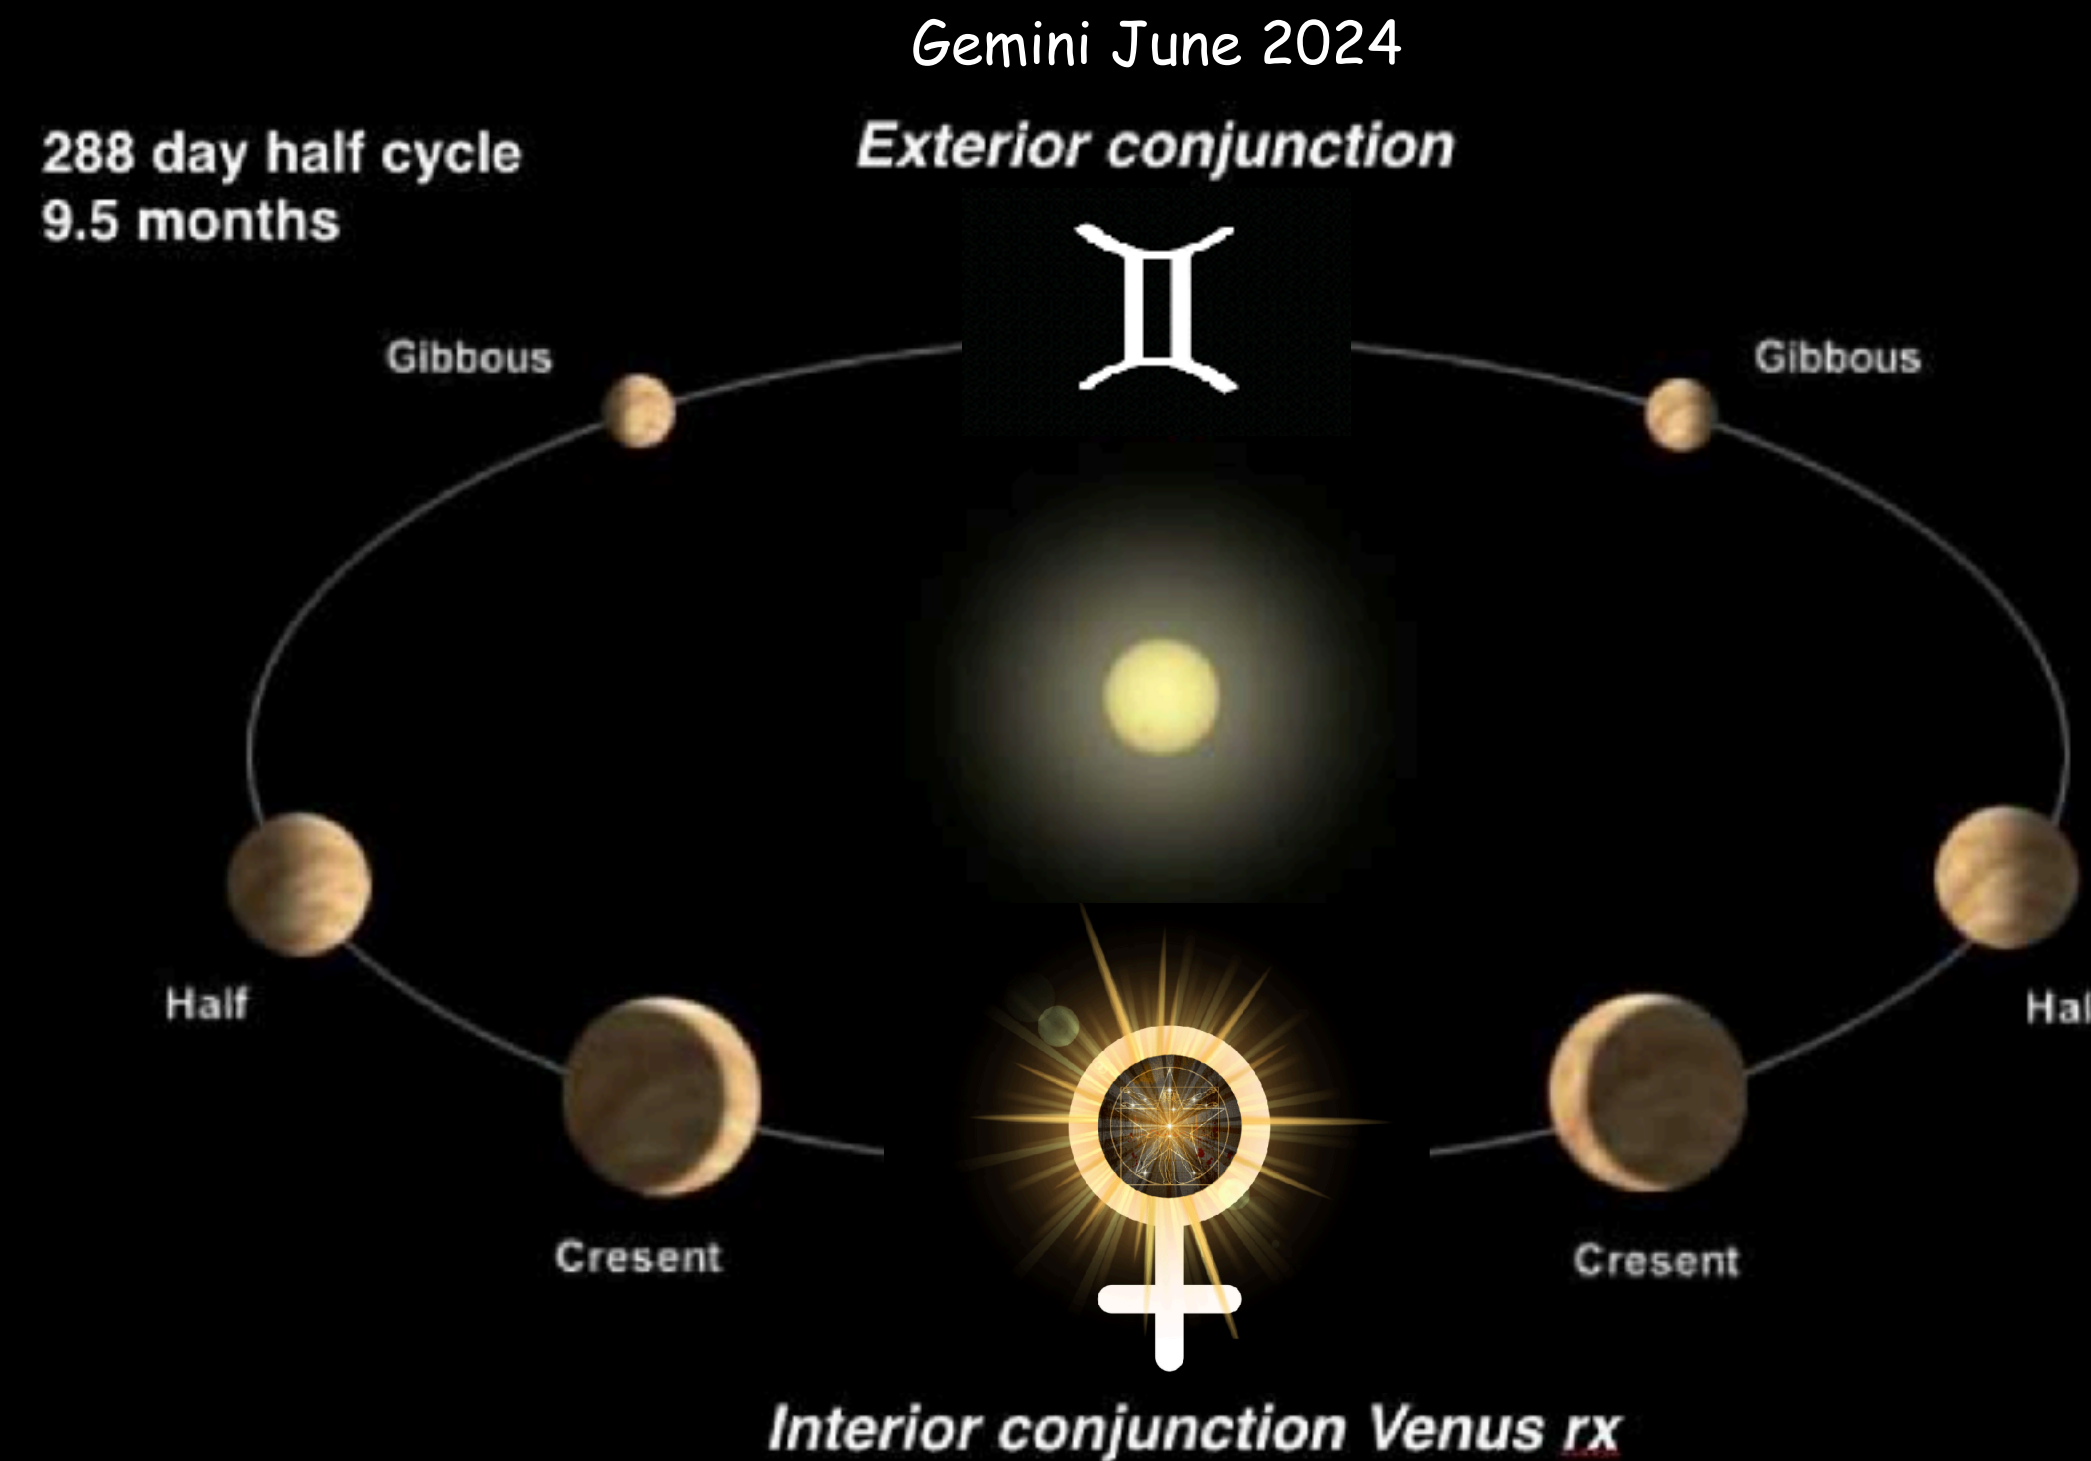

Gemini Evening Star

Awareness, communication, learning,
Information, distribution of,
environment, air quality, pollution,
data gathering, truth outed, social media
Polarity, questions, dark and light, speaking up,
speaking out, connecting the dots
separateness, duality

Whistleblowers,
McBride, Weng, Assange - Aus

Two sides
Palestine, Israel
Russia/Ukraine
China/Taiwan

Demands for transparency
explanations

Aries Morning Star

2005 - Eris discovered
2009 - GFC(Sept 2008) Bitcoin launches (jan 2009)
2017 - Jan- Rallies against Trump's-Misogony- Pink Pussy Hats
2021 - Conjunct Chiron, Riots against Vaccinations
attack on Capitol, Coups Africa
Women's uprisings - against violence, abuse

Leo August 2023
Aries March 2025

Current Synodic Cycle
Leo rx
Gemini dx
Aries rx