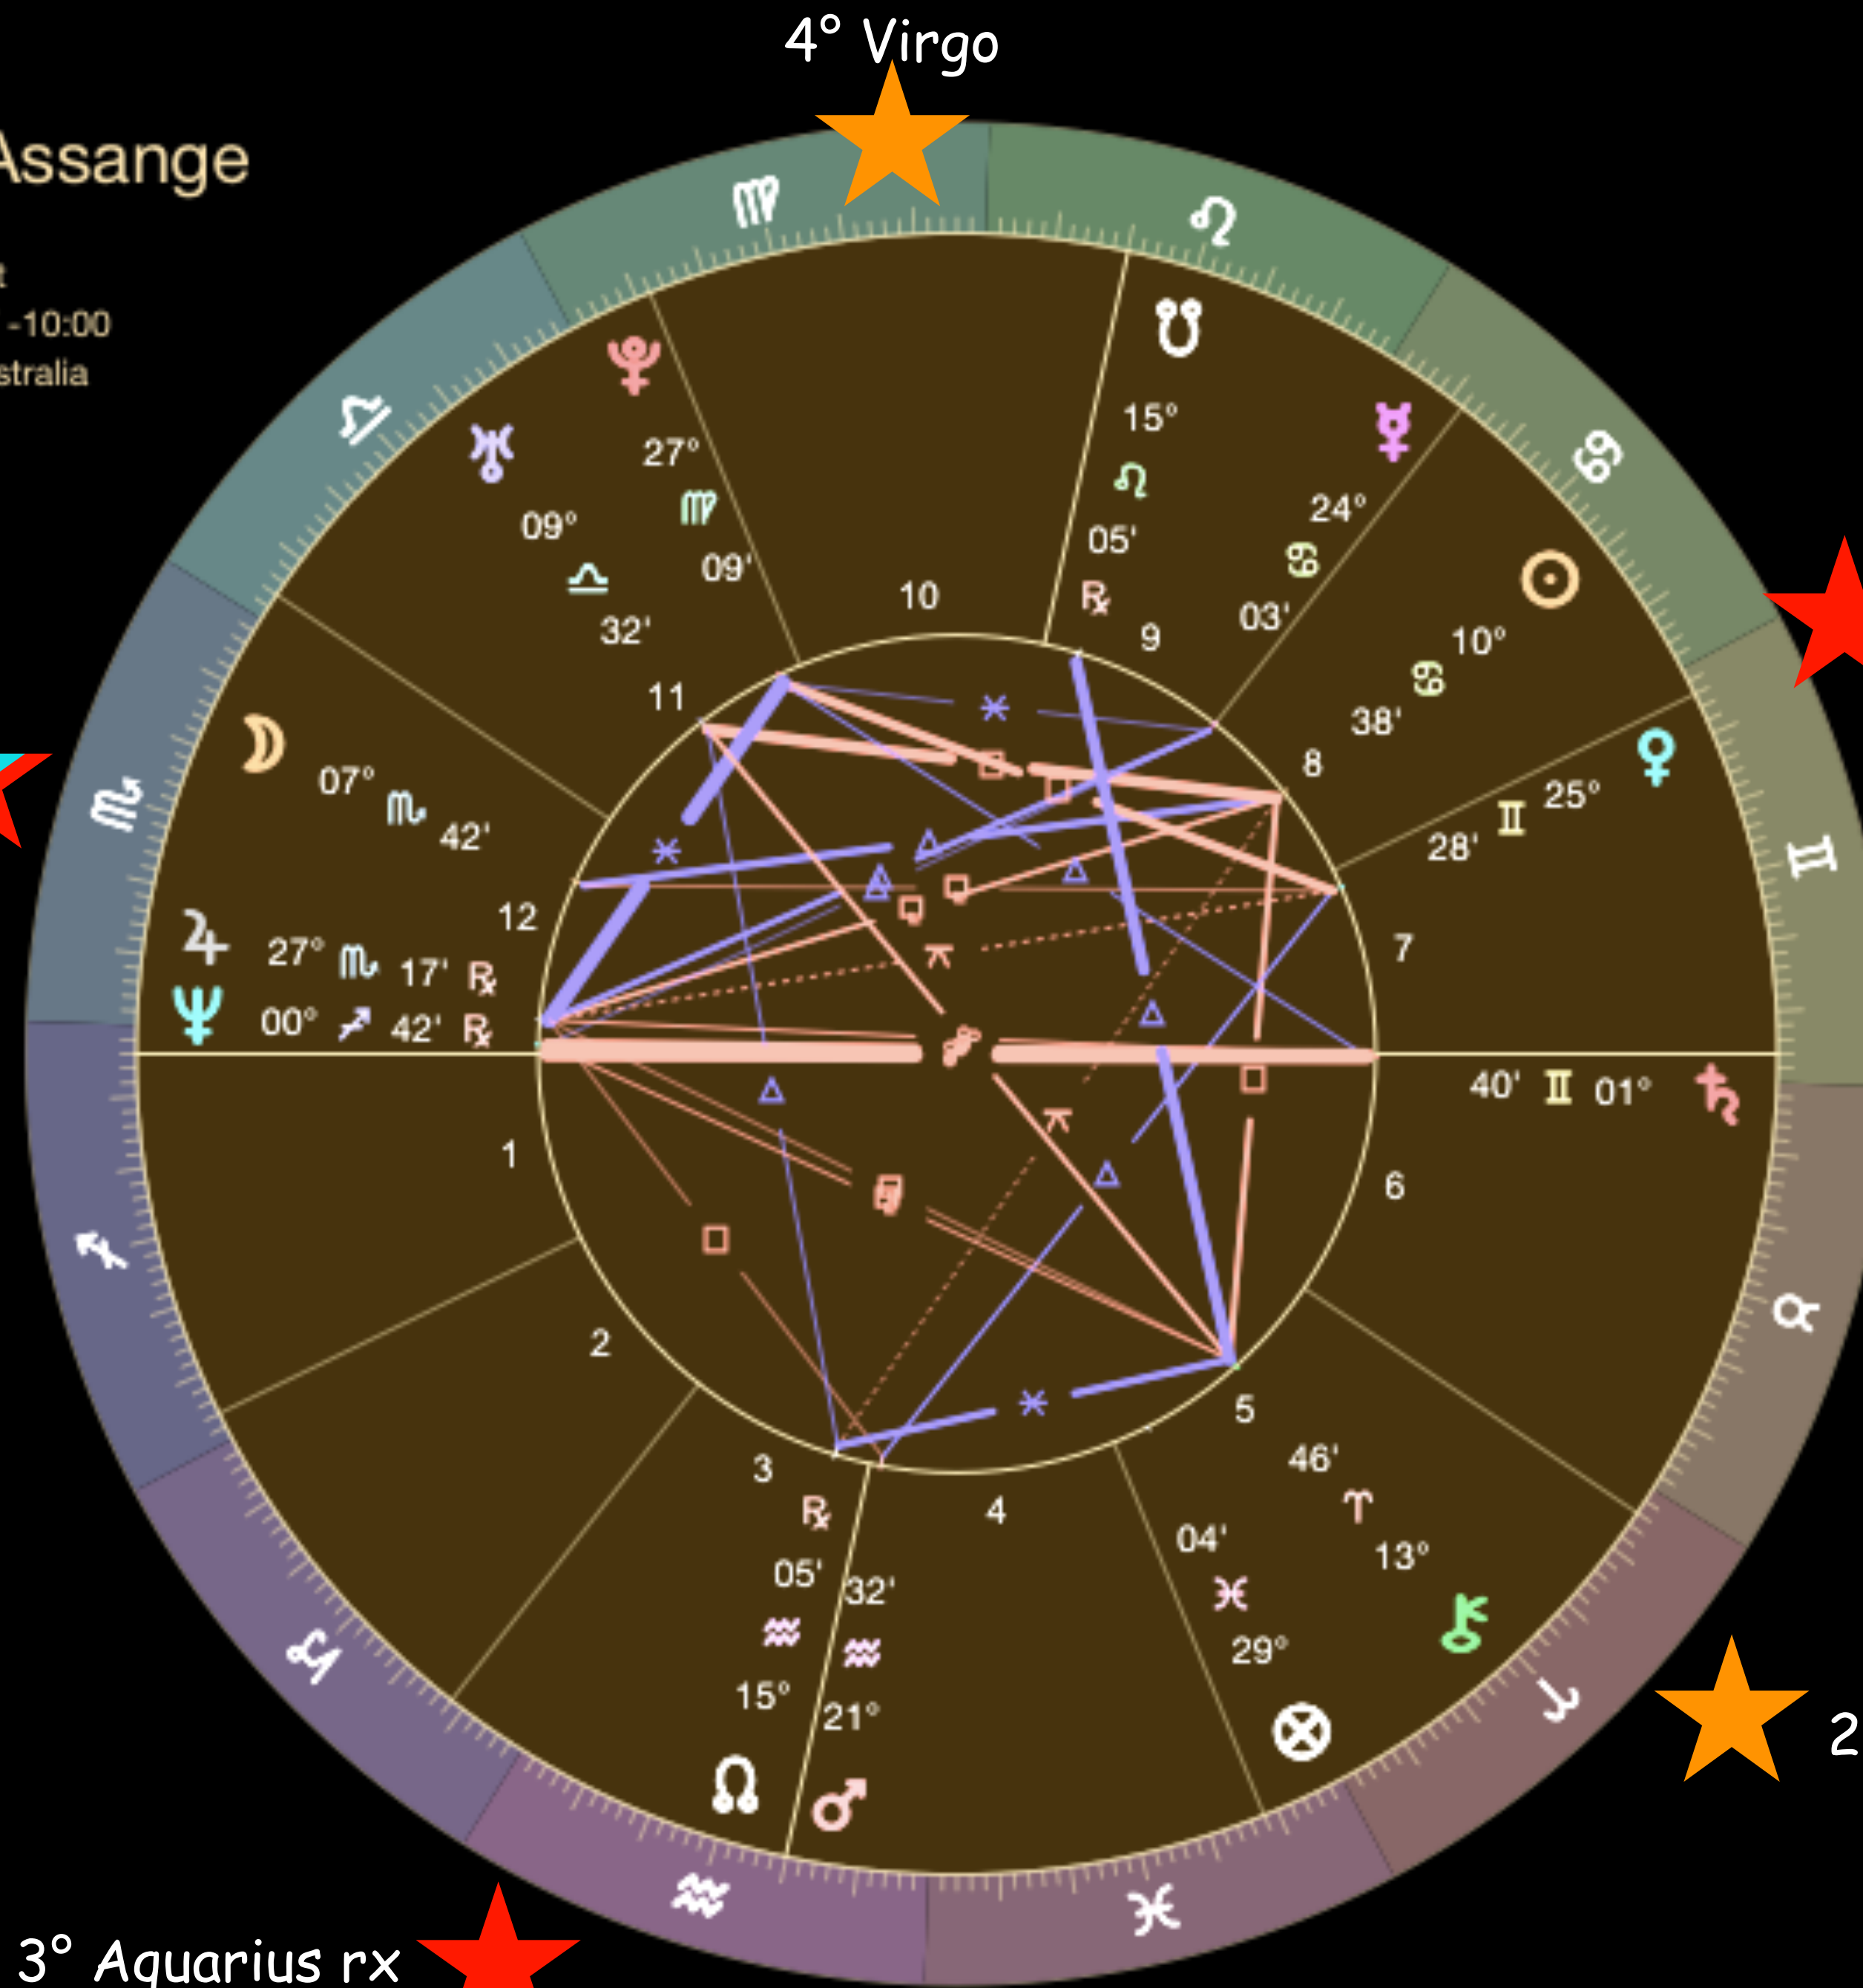

Julian Assange

Natal
3 Jul 1971, Sat
3:00 pm AEST -10:00
Townsville, australia
Geocentric
Tropical
Porphyry

Venus
7th house Gemini
Morning star (15°)
Square Pluto
Trine Mars
Ruler Mercury

26° Gemini rx

Head Star
10 NOV 1970
Pre-Birth Venus Star Point
18° Scorpio
12th House
Square MC/IC/Nodes
Ruled by Mars/Pluto

3° Aquarius rx

20° Aries

When did the Star Point
join Chiron
conjunct Moon
oppose Mercury?