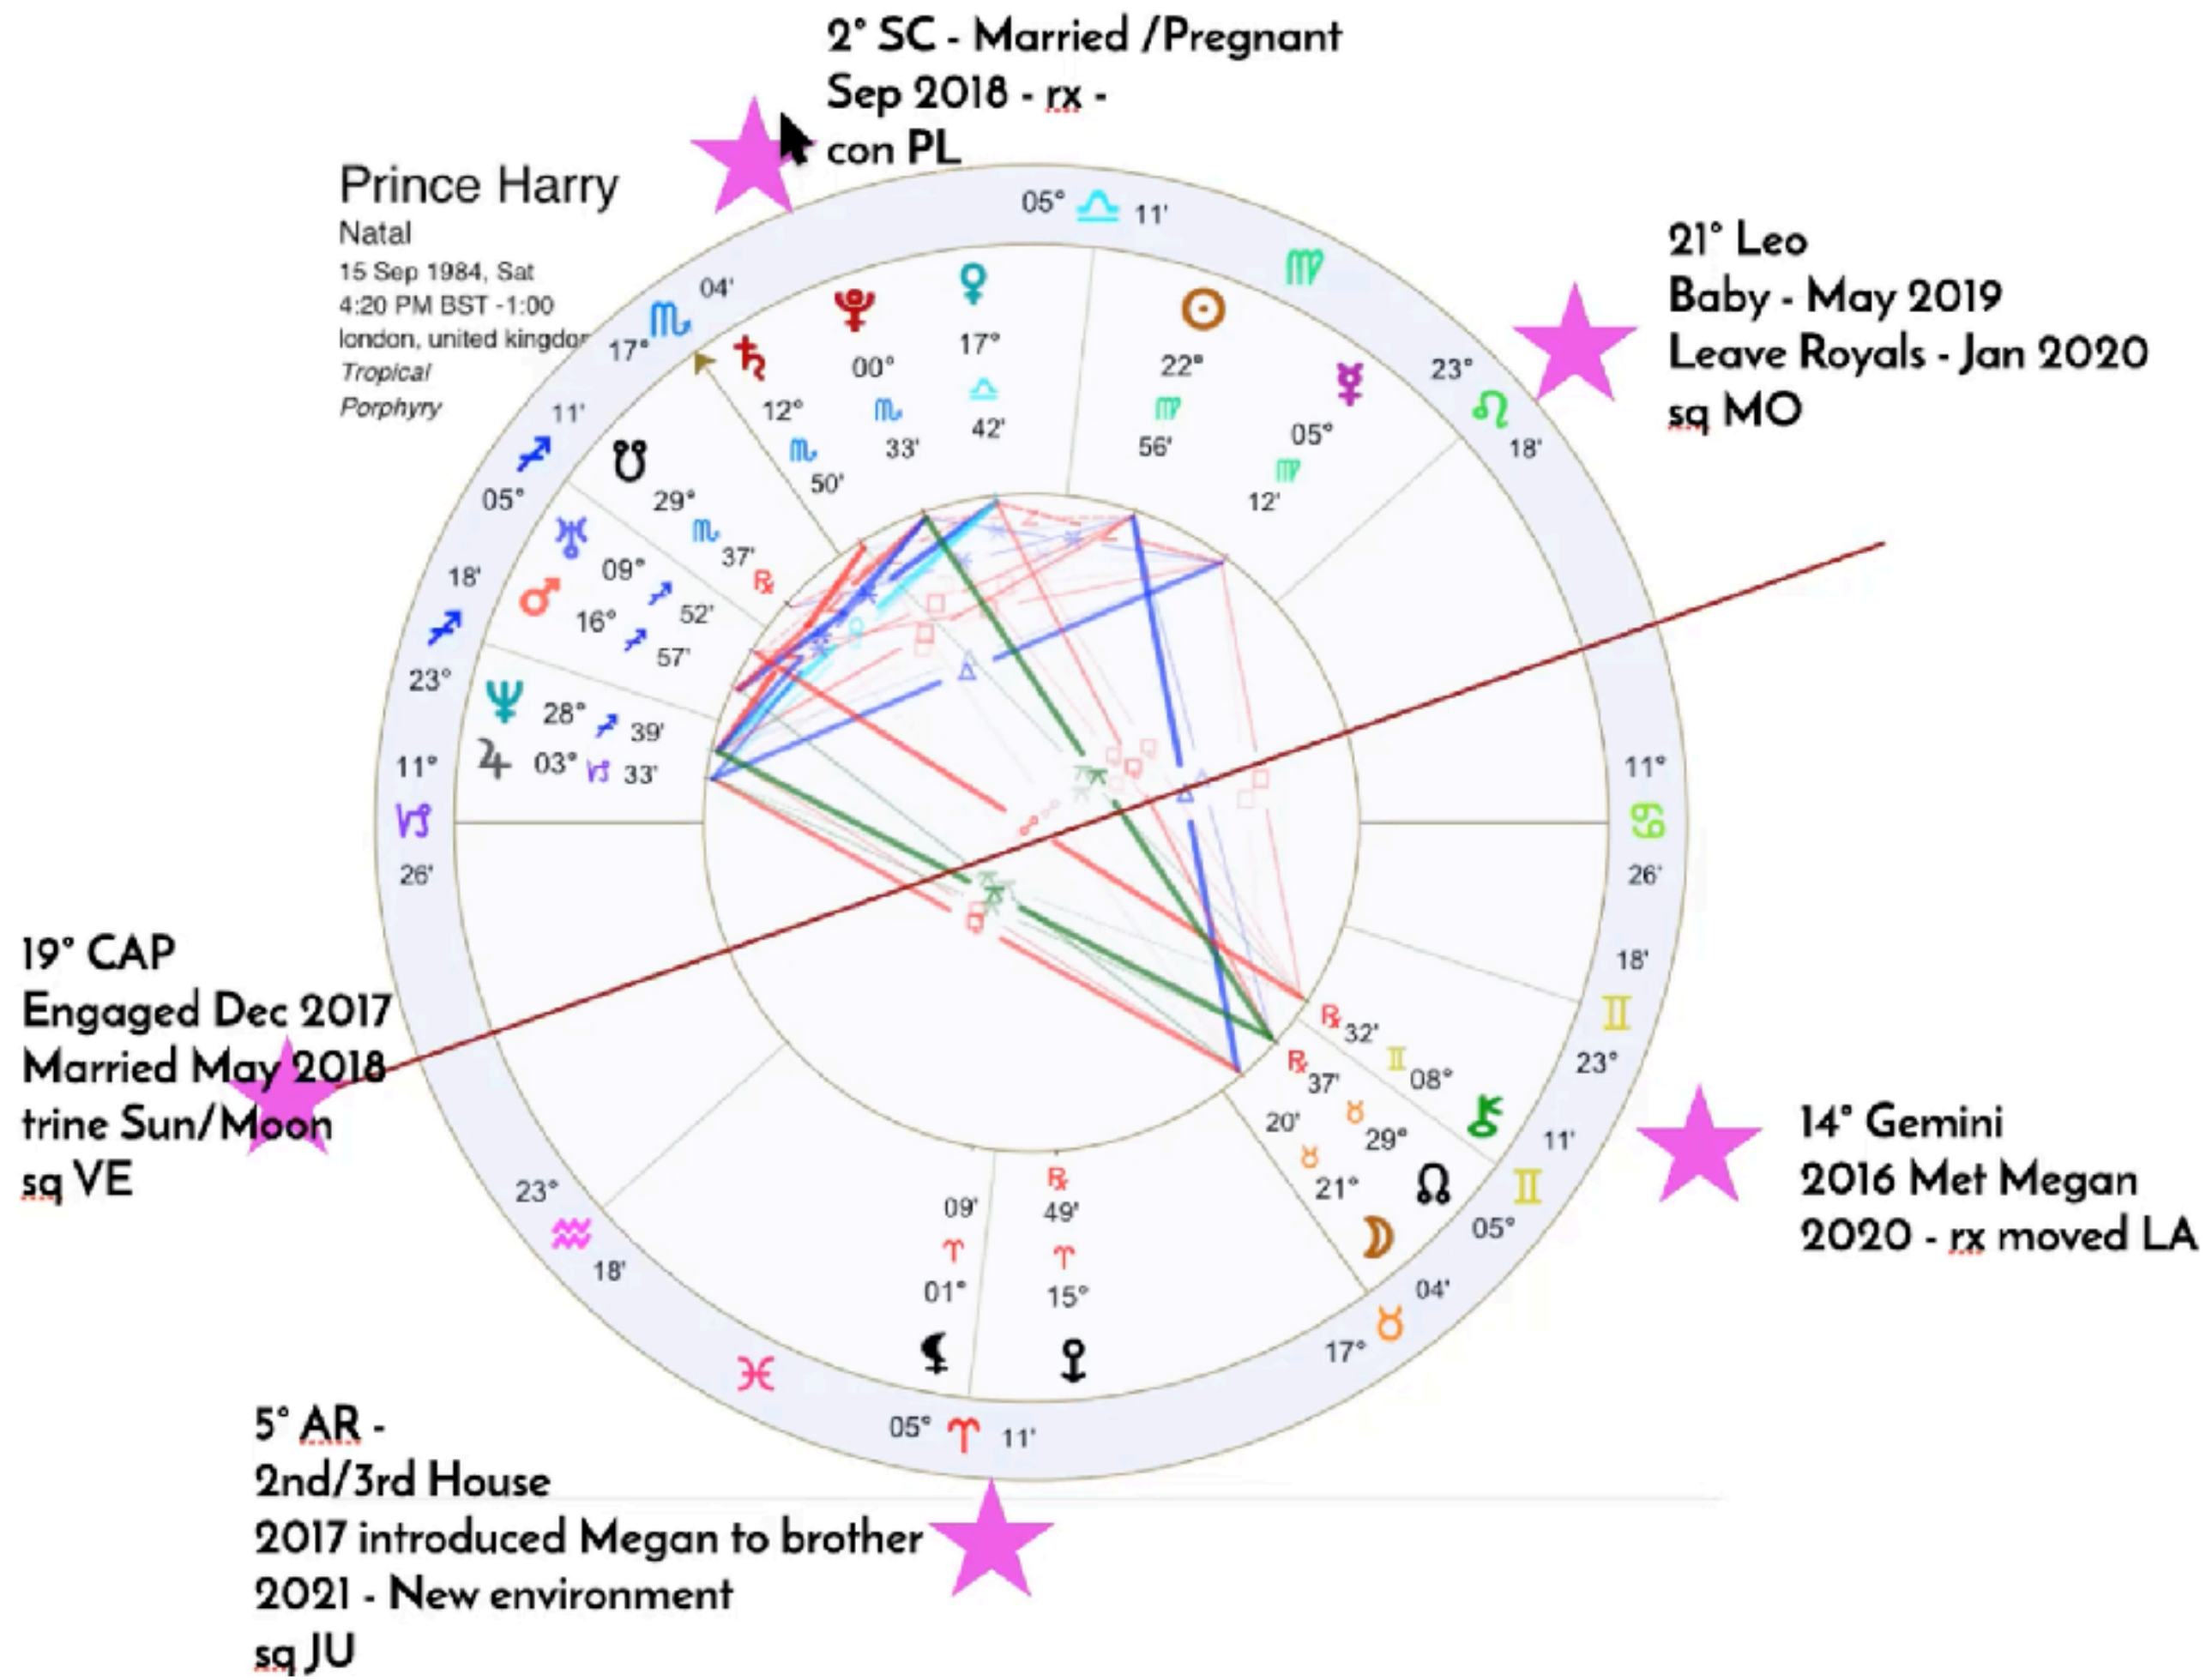

19° CAP
 Engaged Dec 2017
 Married May 2018
 trine Sun/Moon
 sq VE

Prince Harry

Natal
 15 Sep 1984, Sat
 4:20 PM BST -1:00
 london, united king
 Tropical
 Porphyry

Transits

Zero Aries
 Tropical
 Melbourne, Australia
 18 Jul 2016, Mon
 11:17 AM AEST -10:00
 Outer Ring
 Event