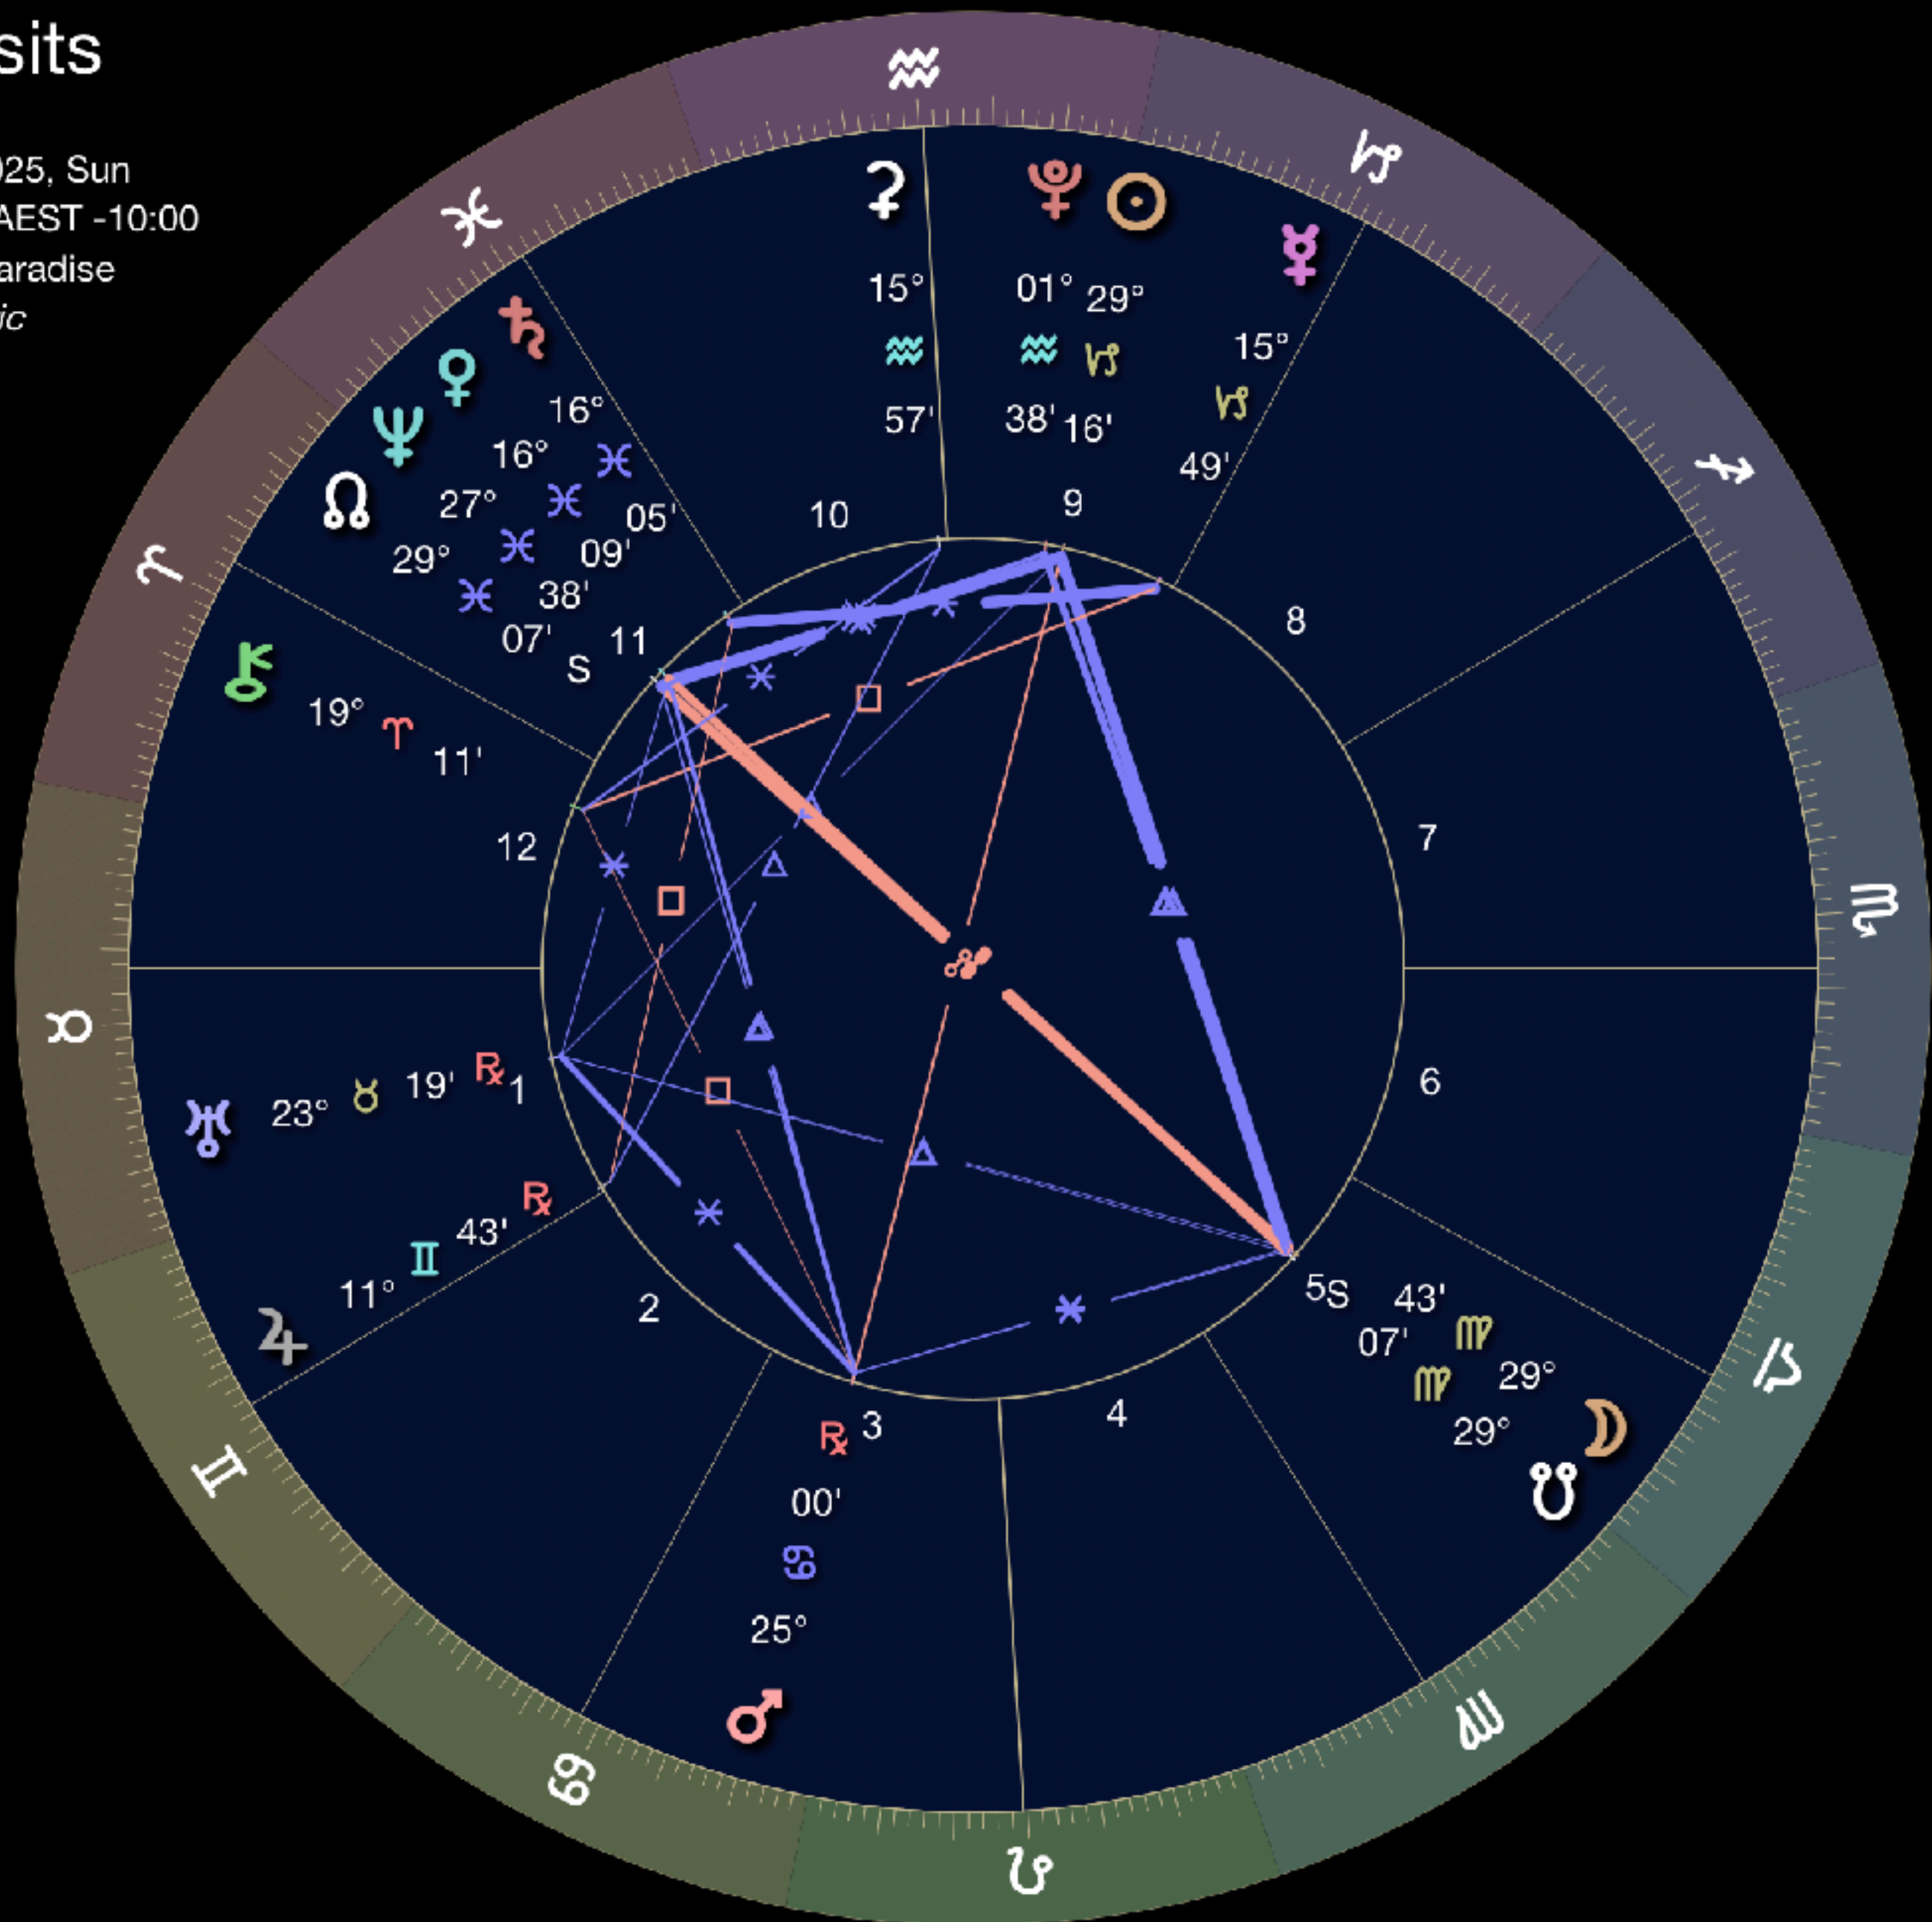

Visible ?
Morning? Evening?
Fast? Slow?
High? Low?

Last Venus Star Point -
6th June 2024 - 15° Gemini (7 mths)

Next Star point -
22nd March 2025 - 2° Aries (in 2.5 mth)

Current Cycle began
- 21° Leo August 2023 (17 mths ago)

Transits

Natal

19 Jan 2025, Sun

1:00 PM AEST -10:00

Surfers Paradise

Geocentric

Tropical

Porphyry

*Venus Star Points tells us
- where Venus has been and where she going -
- connecting the ongoing story, themes, patterns
in astrology charts -*

The Venus Star

The Cosmic Pulse : Divine Rhythm : Every 9.5 months