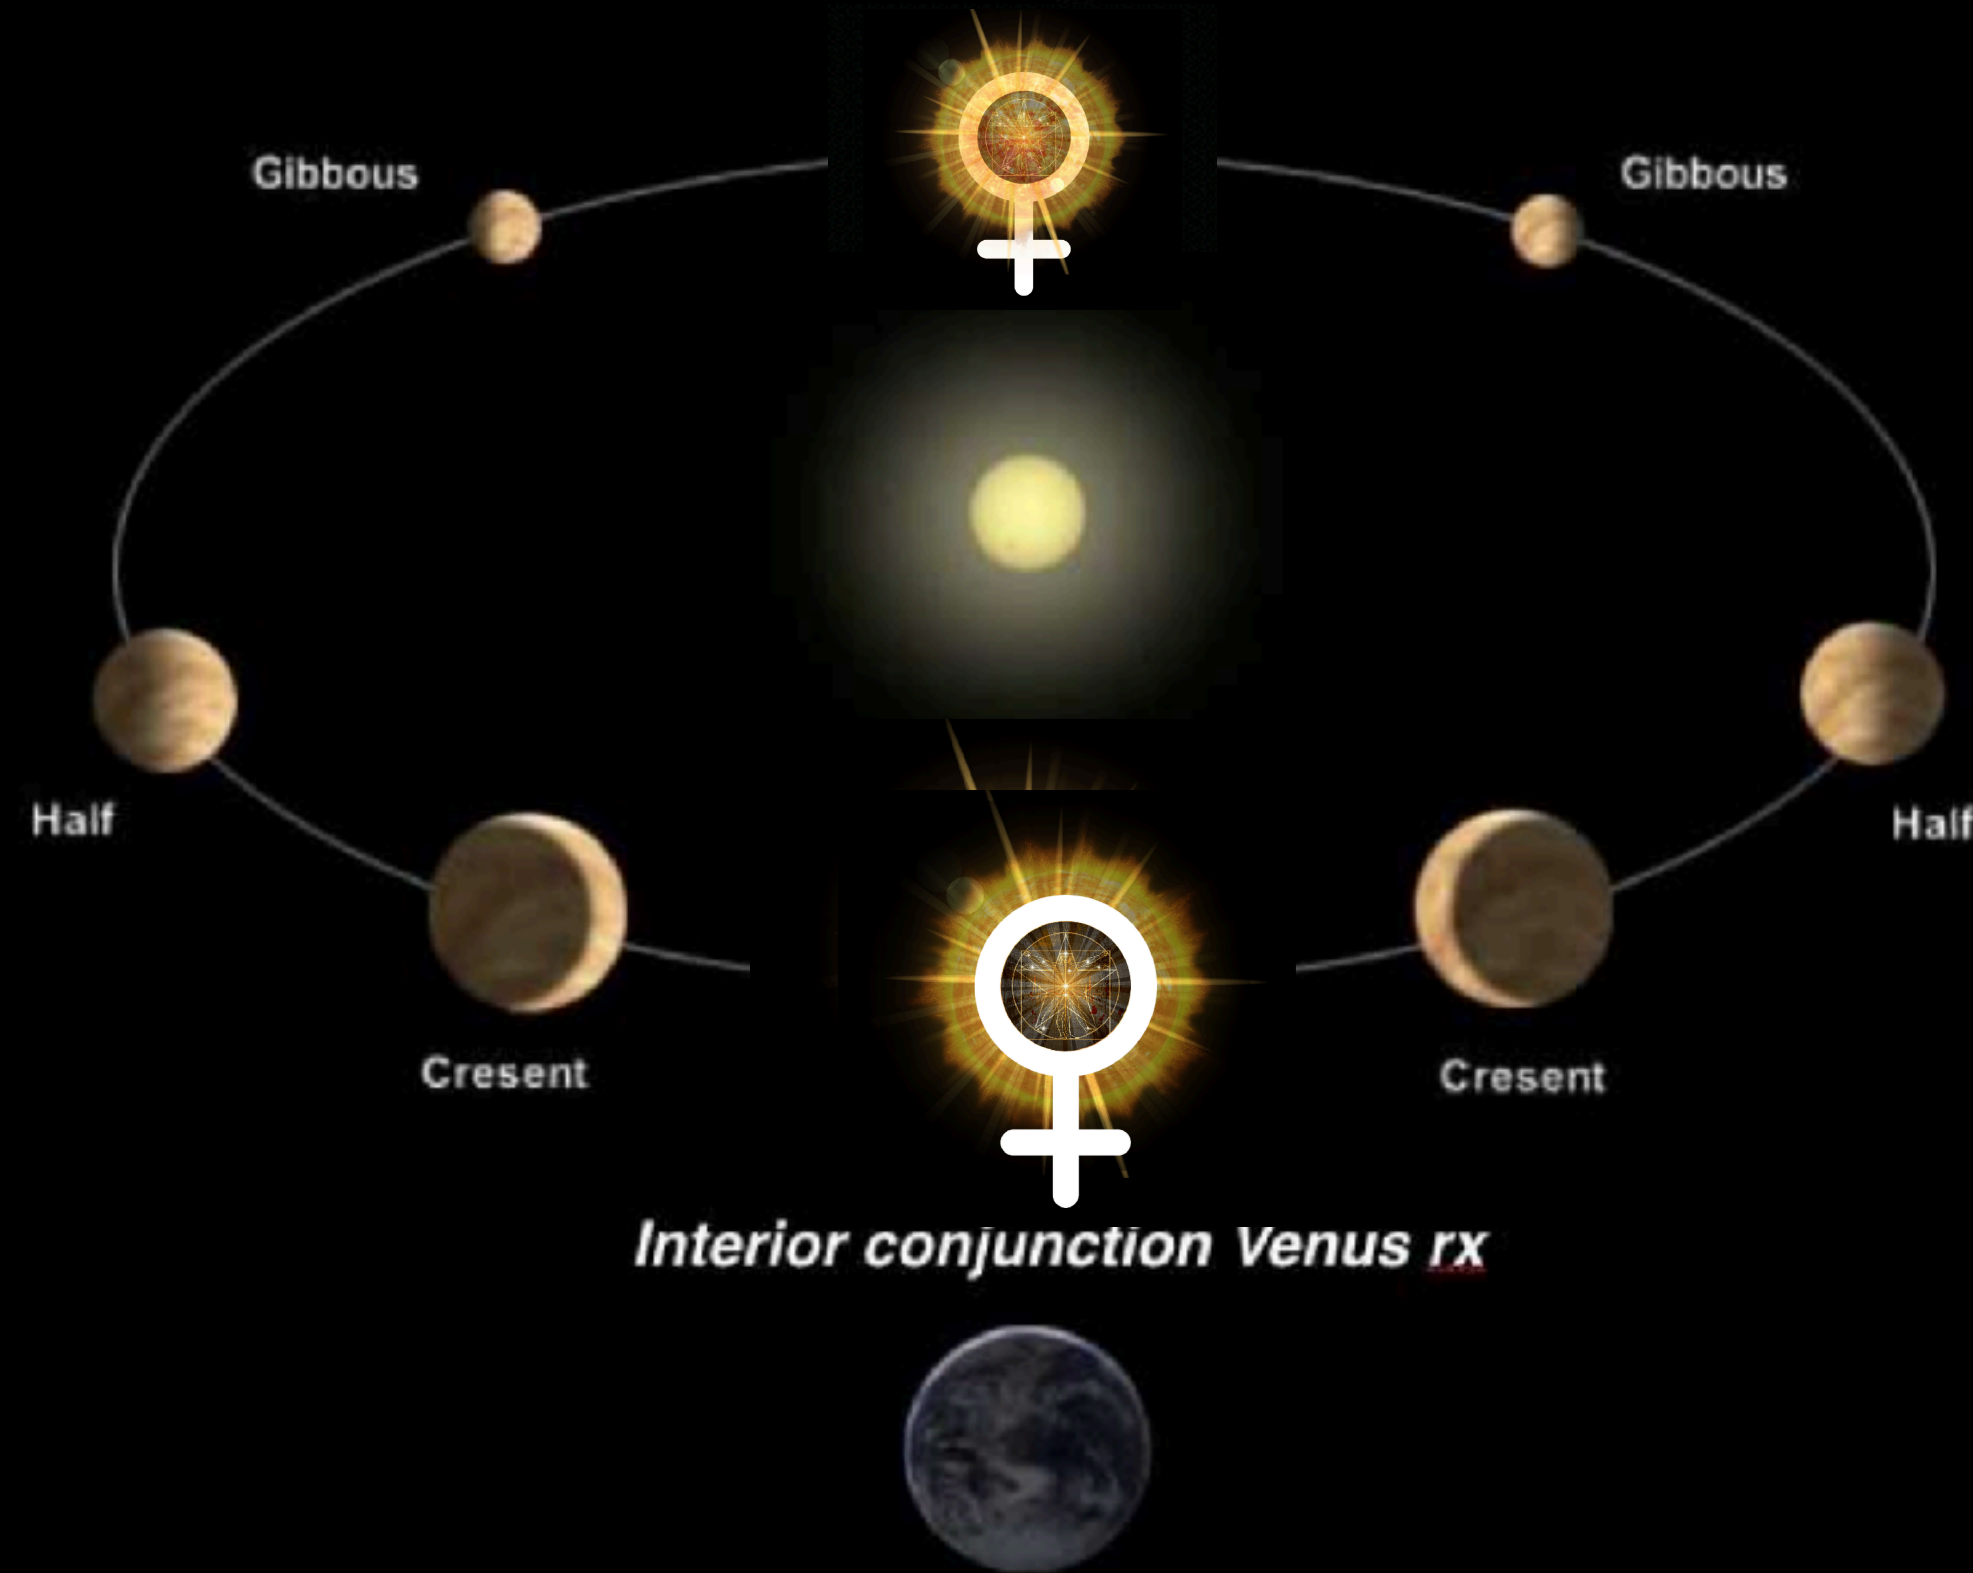

Gemini Point - 2028 - N3

blue lines - morning Star
orange lines - evening star

288 day half cycle
9.5 months

Exterior conjunction

Interior conjunction

584 day synodic cycle
1.6 years
19mths

Only ever 5 Star
Points in action

Gemini
Aries
Capricorn
Libra/Scorpio
Leo

Current Synodic Cycle - Leo rx - Gemini dx - Aries rx

Gemini June 2024

Exterior conjunction

9.5 mths (point to point)
1.6 years (1 synodic cycle)
4 years (Venus Star Point return)
8 years (Venus Star Point phase return)

Leo August 2023
Aries March 2025

Venus Star Cycle - 2 stars, 2 sided

Venus Star timing

- 9.5 months - All Star Points
 - creative, incubating, the mission, from one star point to the next, morning to evening star
- 19 month - Full Synodic cycle -(Venus Phases)
 - start, peak and return, The Heroine's Journey
- 4 years - Star Point Return to opposite phase
 - opposite phase, other perspective, moon like, repetition, fractal like, memory, pattern, feedback, midpoint of larger cycle
- 8 year - Star Point Return and Position/Phase
 - Venus return, same place, same phase, completion, full cycle/circle, major evolutionary step/growth step