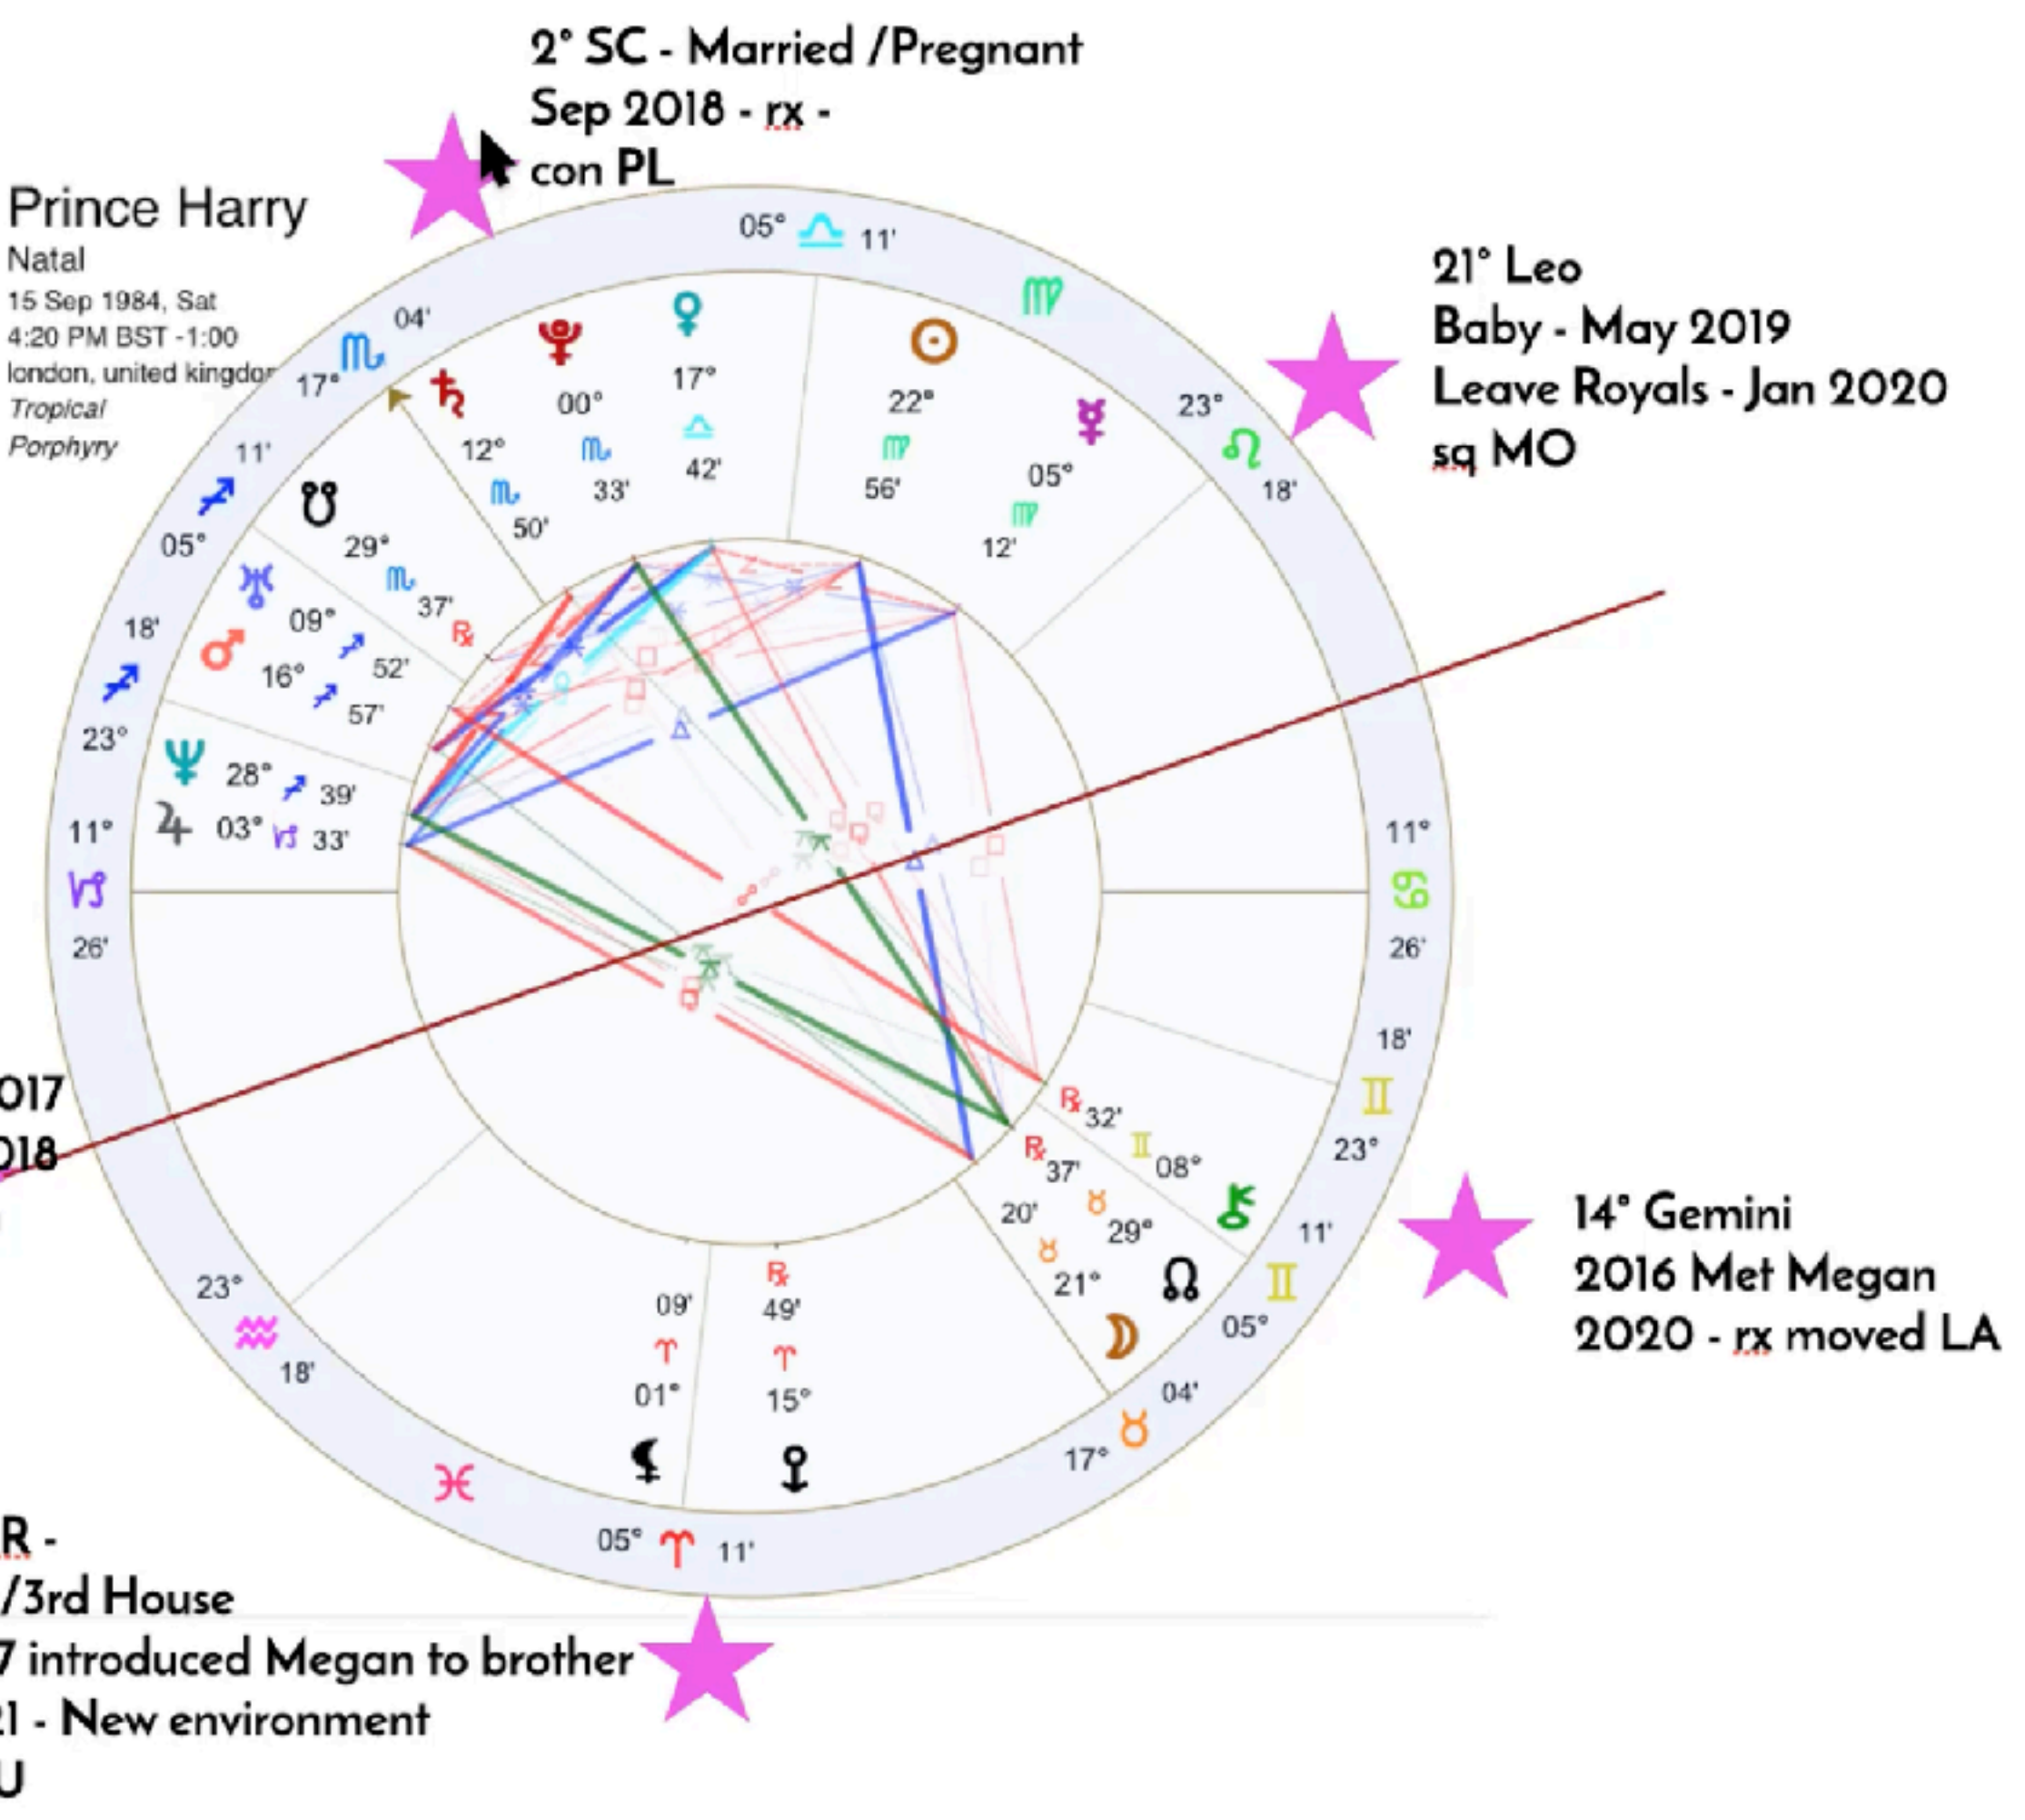

Prince Harry

Natal
15 Sep 1984, Sat
4:20 PM BST -1:00
london, united king
Tropical
Porphyry

Transits

Zero Aries
Tropical
Melbourne, Australia
18 Jul 2016, Mon
11:17 AM AEST -10:00
Outer Ring
Event