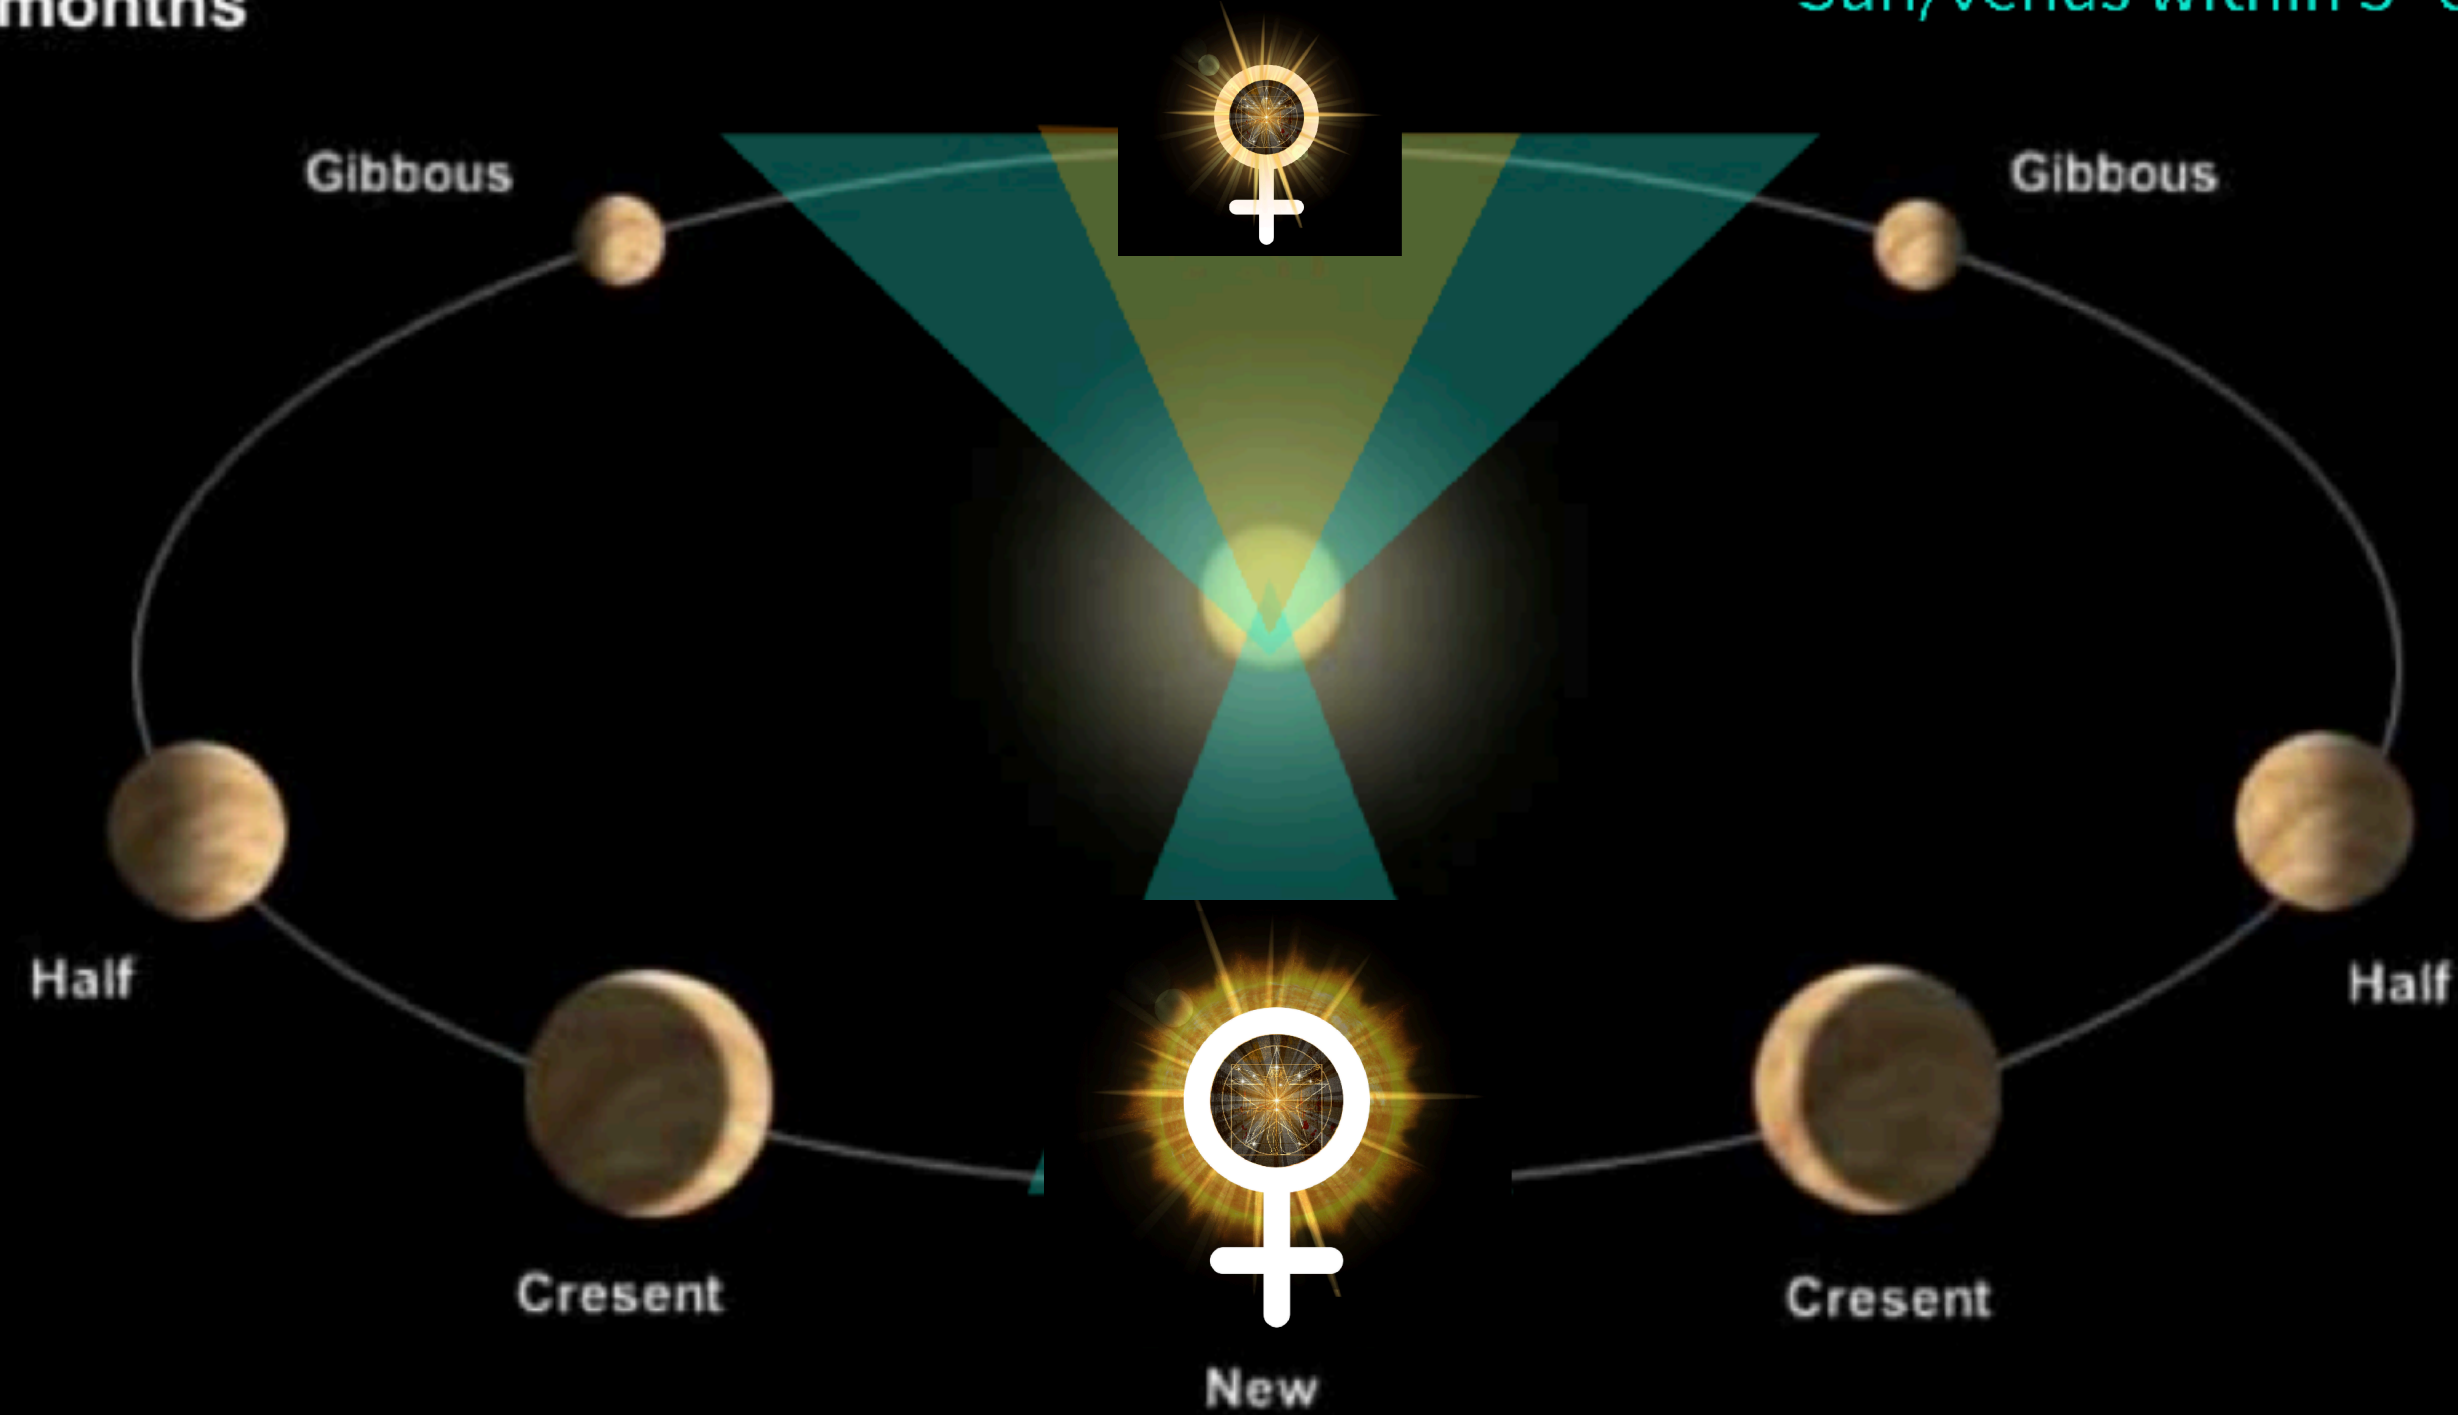

Not visible, in underworld for long period of time
transmutation phase, the mission delivery

4 years

8 years

Retrograde Venus

- slow, deliberate, cautious, quickly rises-

Re-birth phase, reconfigure, re-connect, relove

Not visible only for a short break

Morning sky
Old Moon

Evening sky
New Moon

A New Moon rises
in western evening sky
as a waxing crescent phase

Moon rotates around Earth

Morning star

Evening star

Evening Star Venus rises
in western evening sky
as waning gibbous phase

Venus rotates around Sun

Venus in the UNDERWORLD?

288 day half cycle
9.5 months

Exterior conjunction

Disappears behind Sun
70-80 days
Sun/Venus within 5° orb for approx 40 days

Interior conjunction Venus rx