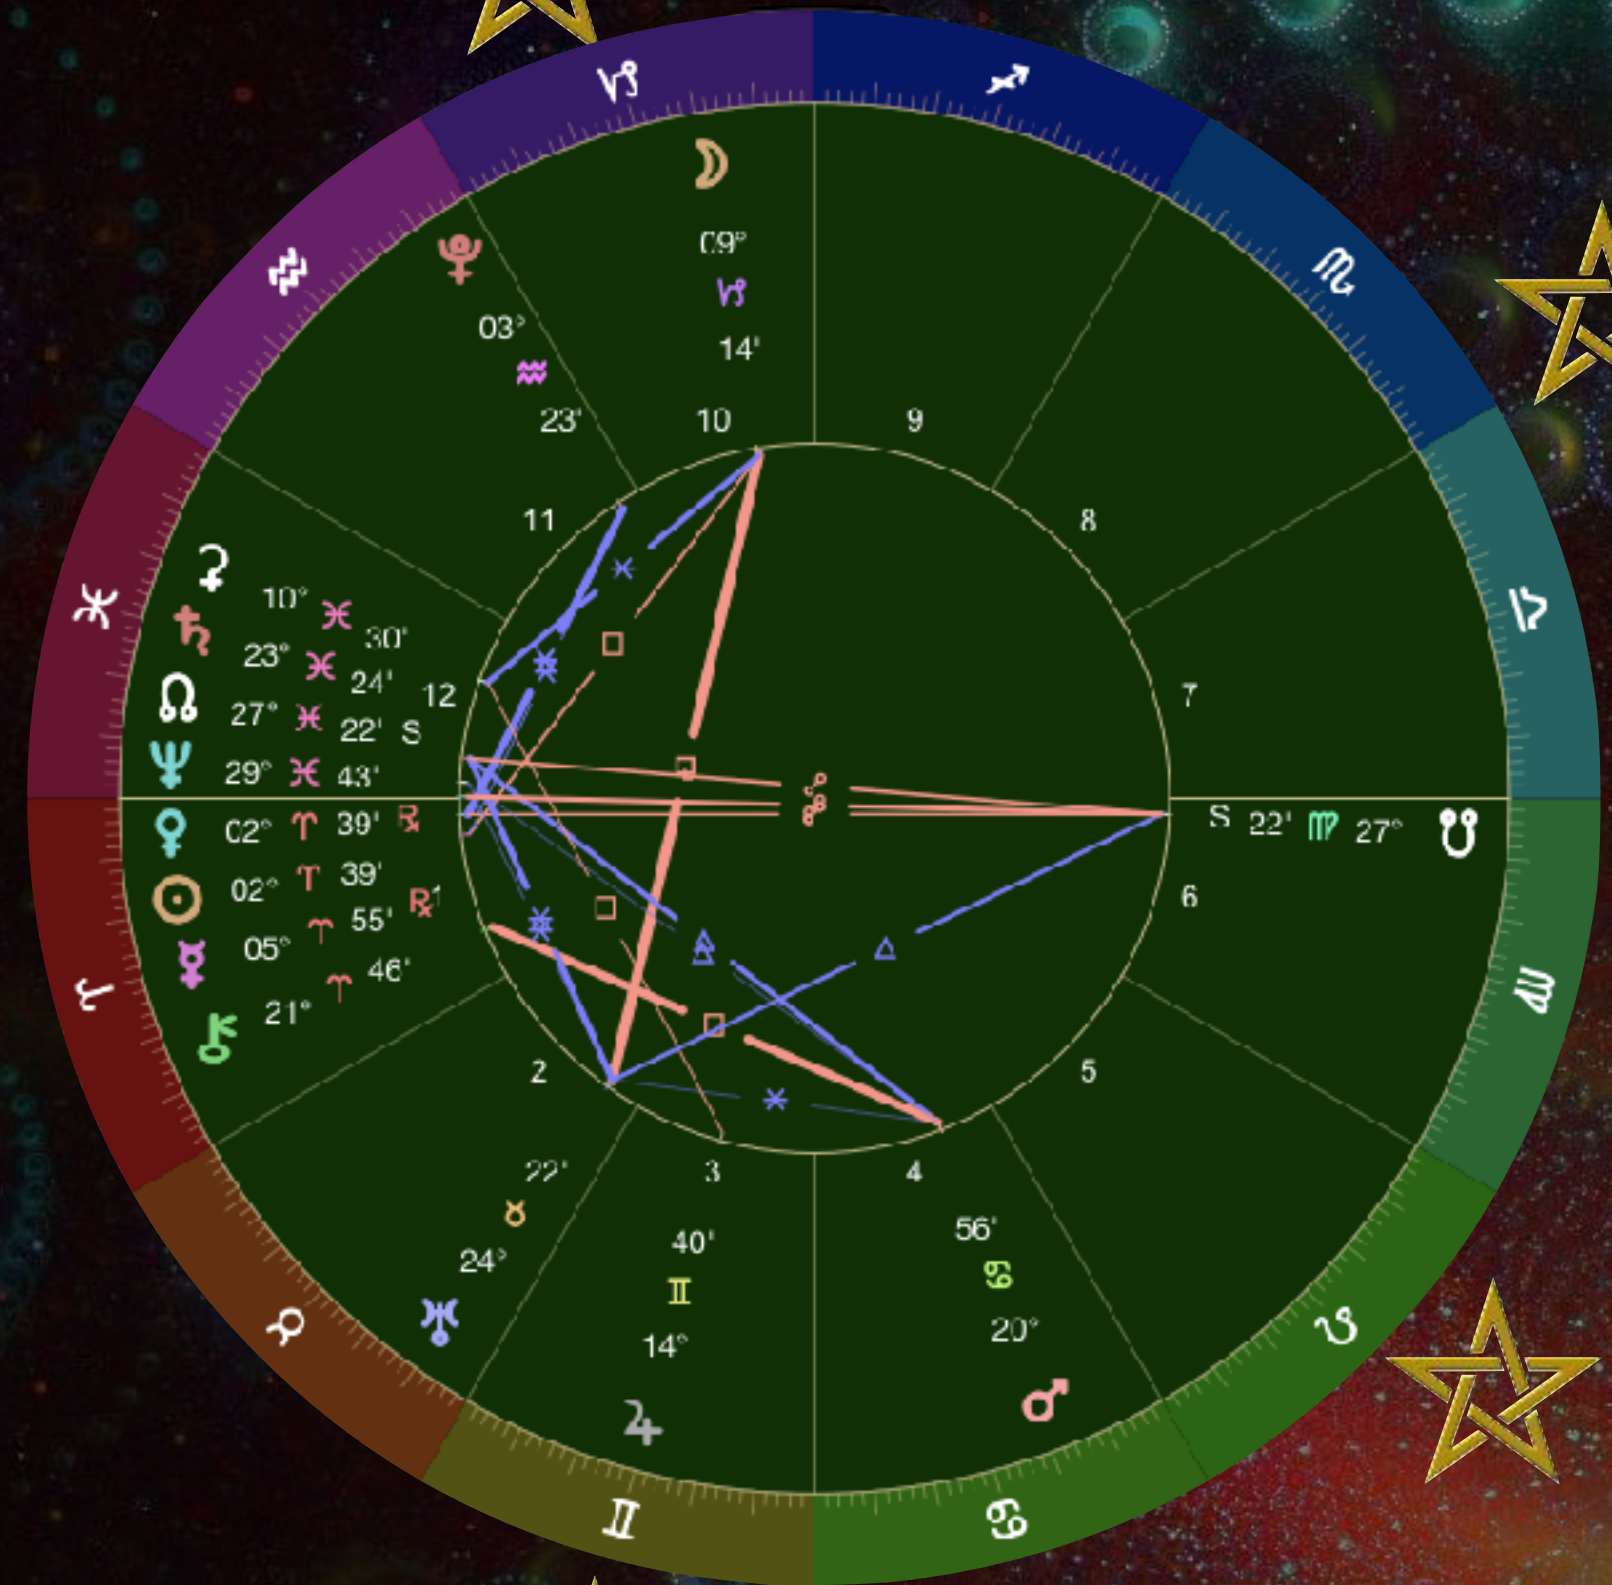

18° CAP dx 2026
conjunction
Mars and Venus

00° Scorpio rx 2026
sq Pluto,
YOD 150°- NE/UR
last Scorpio
USA VSP

2° Aries rx 2025
con Mercury rx
con NE (29° 43 AR)
Moon and Mars OOB
Major Lunar standstill
Equinox
Will not rise and set in certann
N latitudes

20° Leo rx 2023

14°29' Gemini dx 2024
Con NN of Uranus