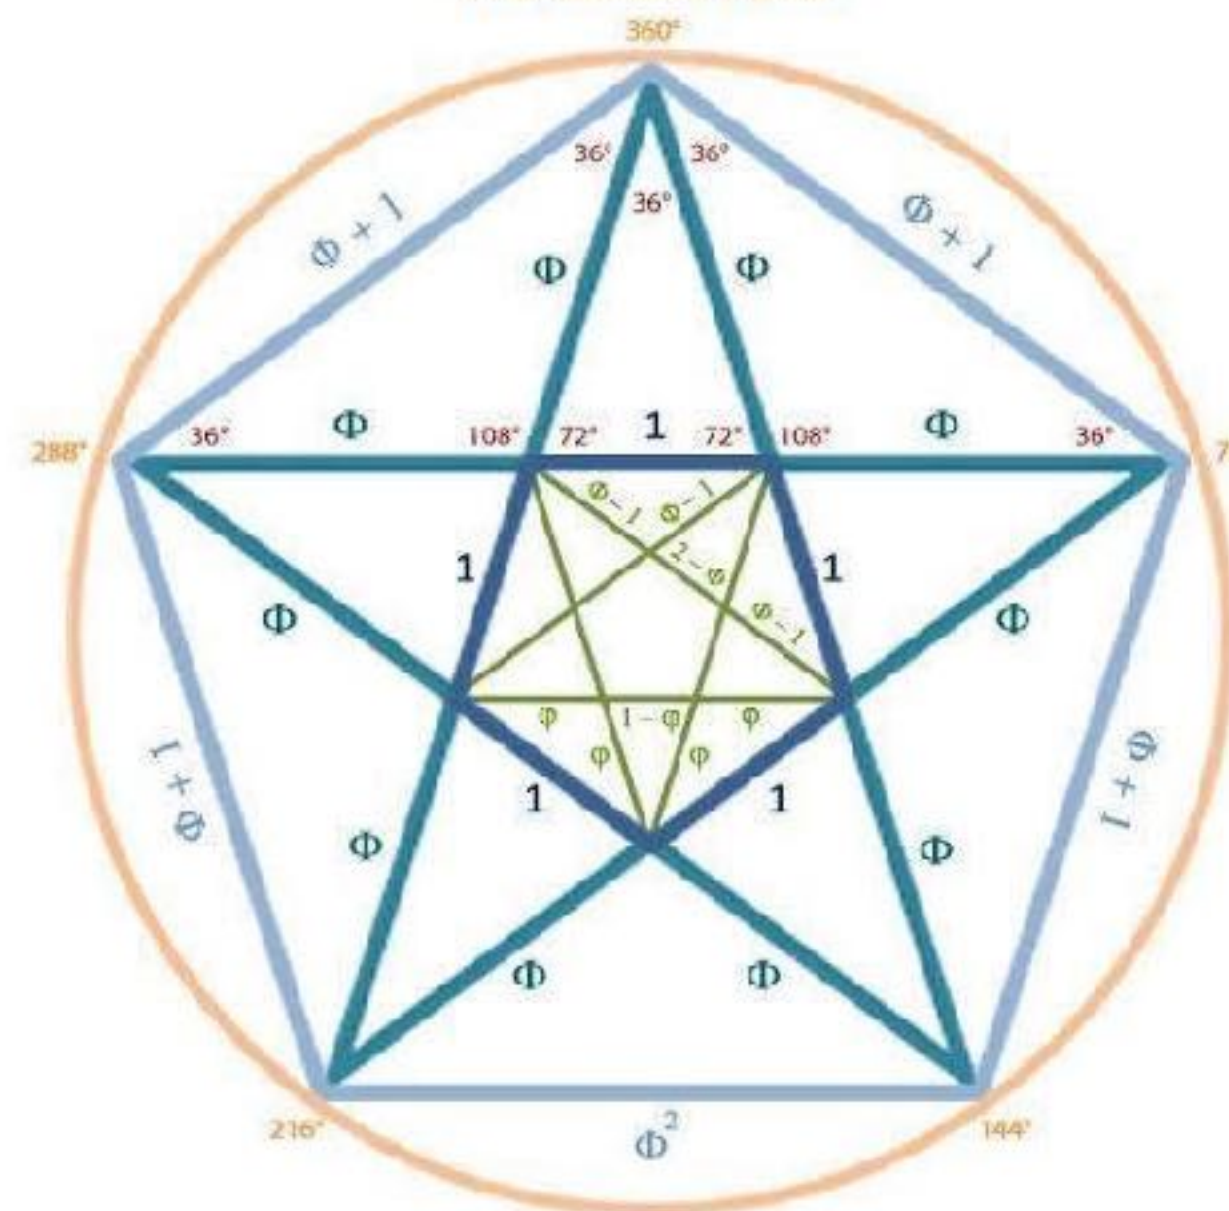

Venus Return : every 8 years same place synodic phase in zodiac
Venus time periods : more exact than Saturn (Neptune more exact than Saturn)

Φ

Dimensions of the pentagram and pentagon with relation to PHI - Φ
"The Golden Ratio"