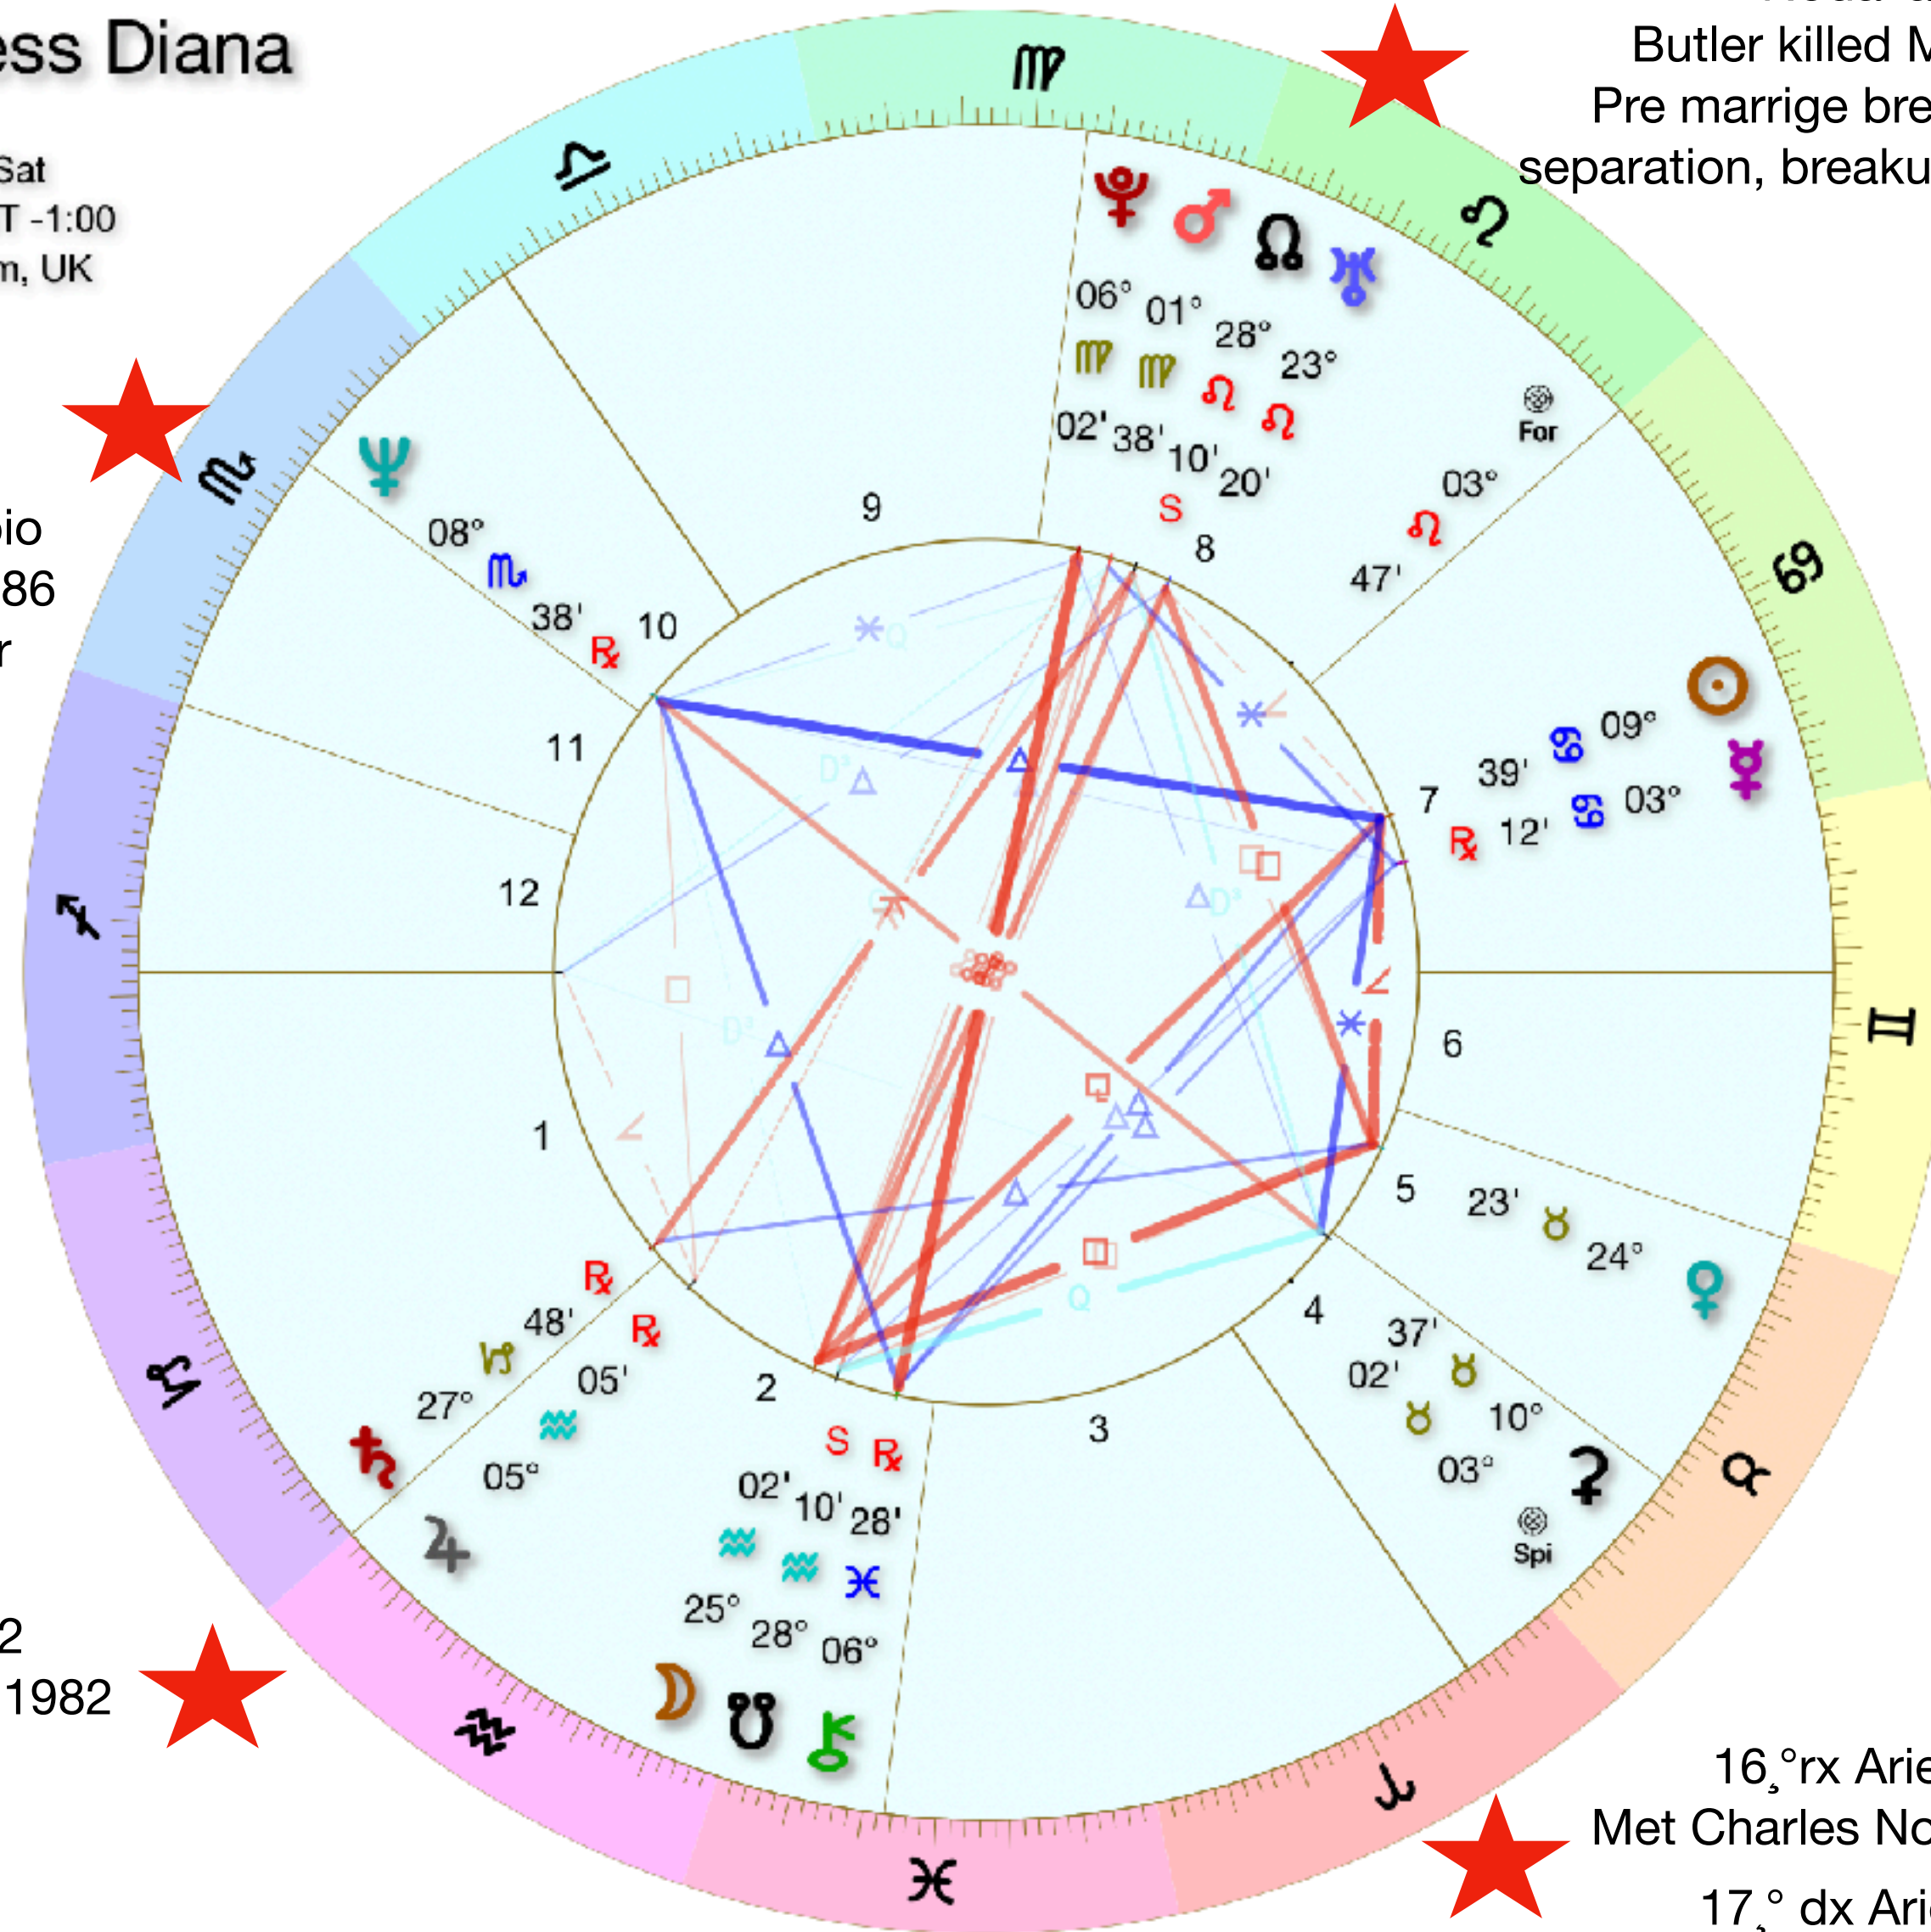

Venus 5th House :
Bright morning star :
square Nodal axis and Moon

Princess Diana

Natal
1 Jul 1961, Sat
7:45 PM BST -1:00
Sandringham, UK
Geocentric
Tropical
Porphyry

12° rx Scorpio
8th house 1986
affair Butler

Rulership Mercury and Mars
Scandals, media,
bulimia
(health 12th house secrets)

01°rx AQ- 1982
William born June 1982

29° dx Leo 8th house
Nodal axis
Butler killed May 1987
Pre marriage break ups etc
separation, breakup 1991, 1995

Rulers of Star Points

Mars/Pluto
Saturn
Mars/Pluto
Mercury
Mercury

25°dx Gemini
Harry born Sept 1984
22°dx Gemini
Seperated Charles 1992
22°rx Gemini
Divorced Charles 1996

16,°rx Aries
Met Charles Nov 1977
17,° dx Aries
Marries Charles July 1981(trine ASC)
12,° dx Aries
starts dating Dodi- 1997