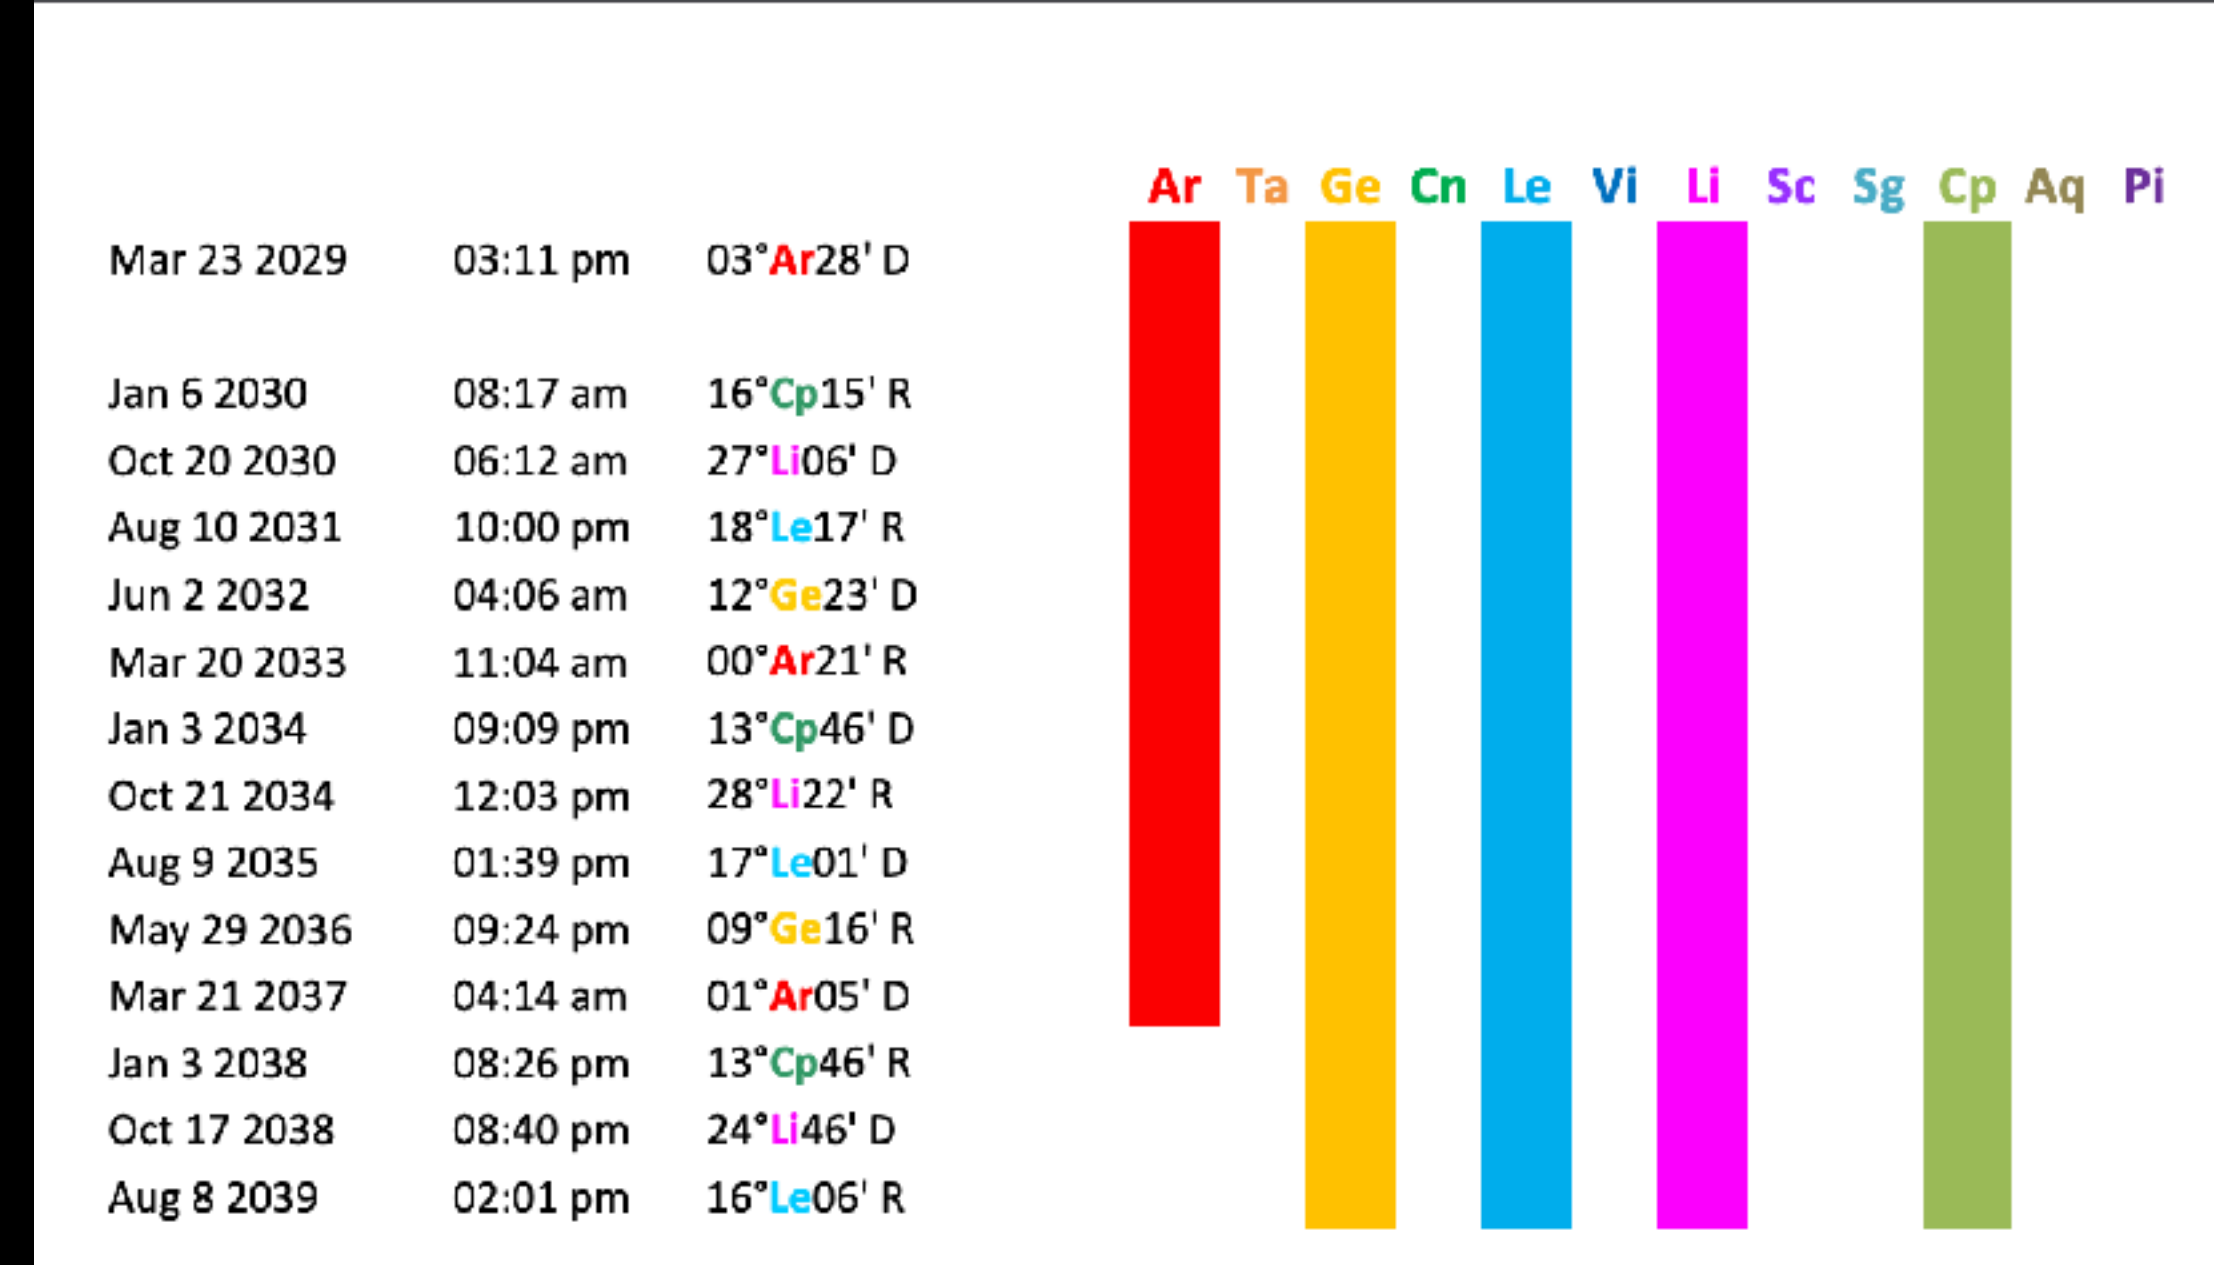

Star Point Changes in last 120 years

251 year cycle

Full star Return

Revolutions, Independence, Age of Enlightenment
- discovery - invention,
- industrialisation, modern philosophies,
out with the old in with the new, Uranus discovery