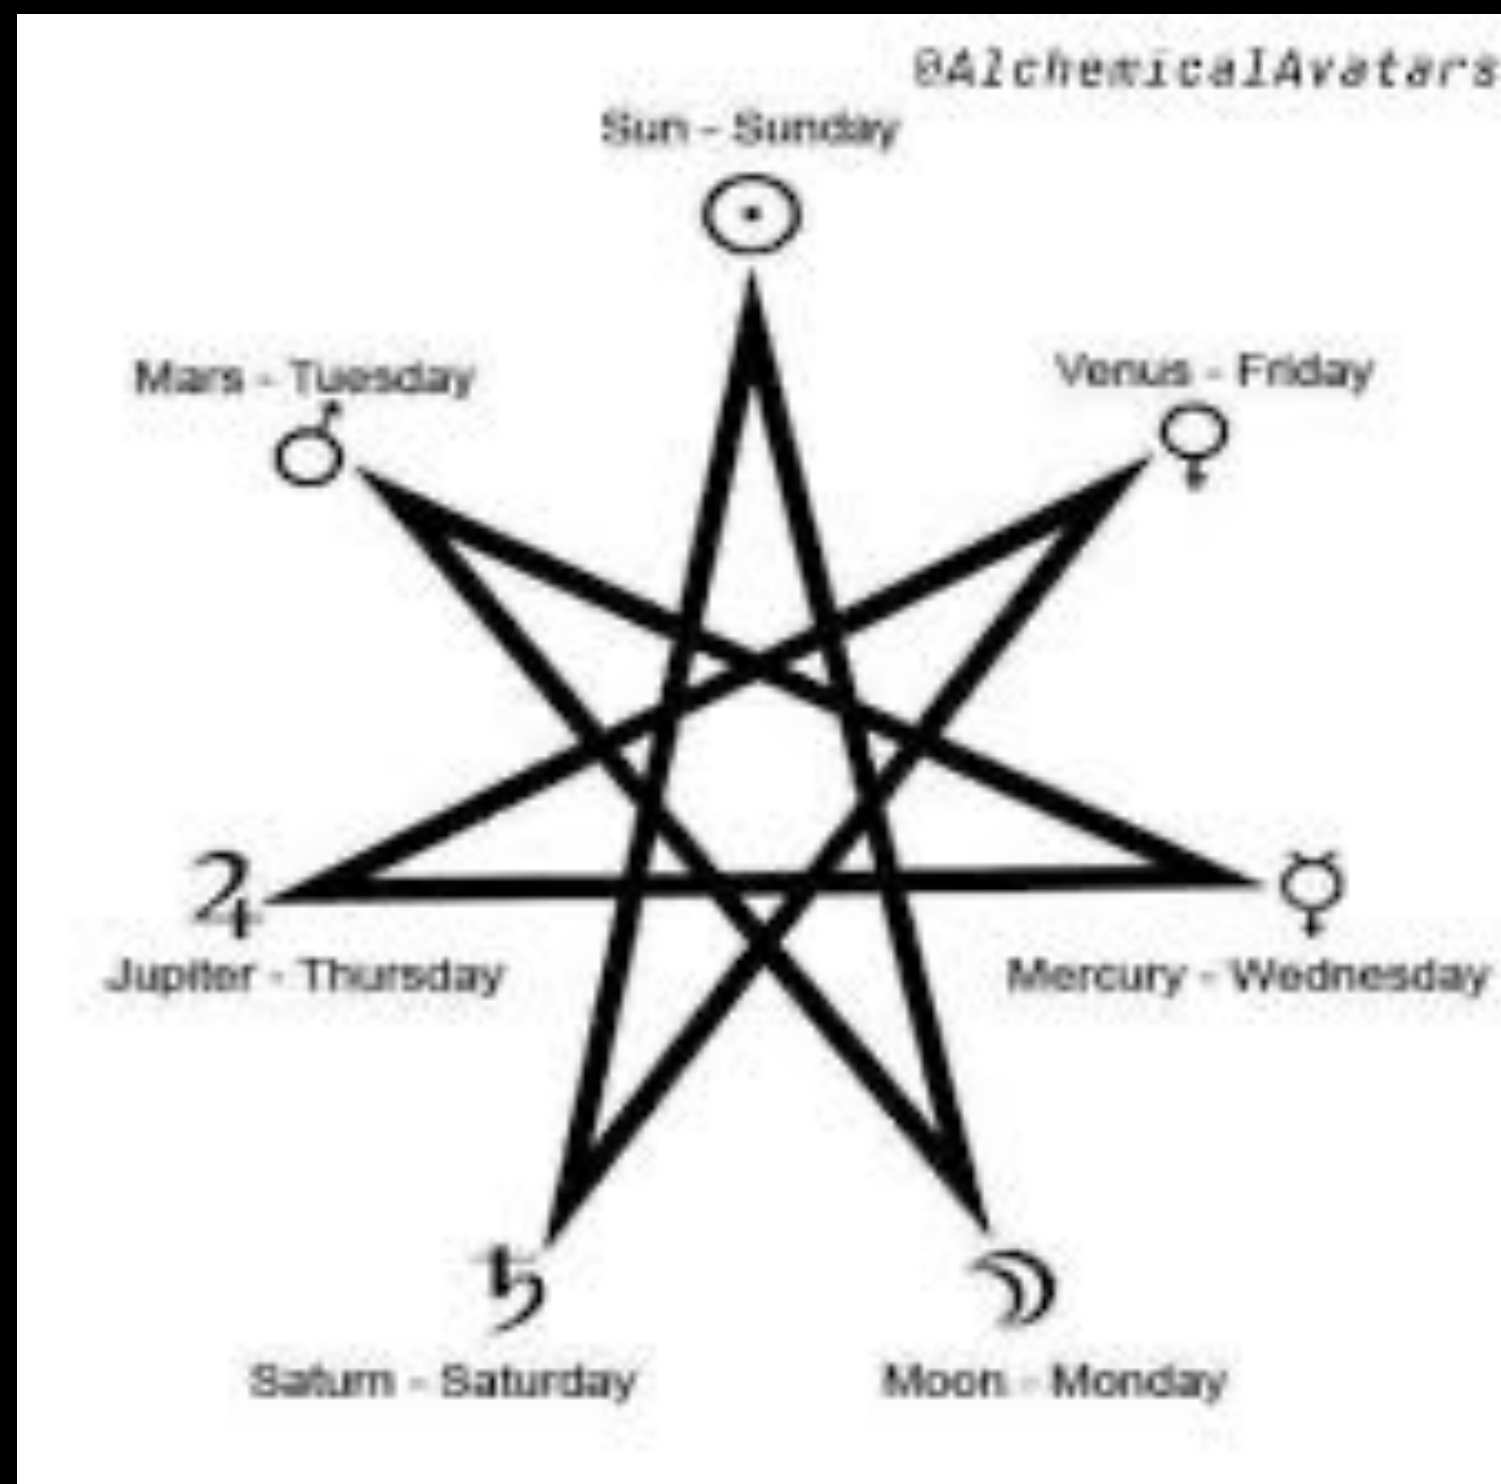

Venus Alchemy

Calcination
Dissolution
Separation
Conjunction (Heiros Gamos)
Fermentation
Distillation
Coagulation