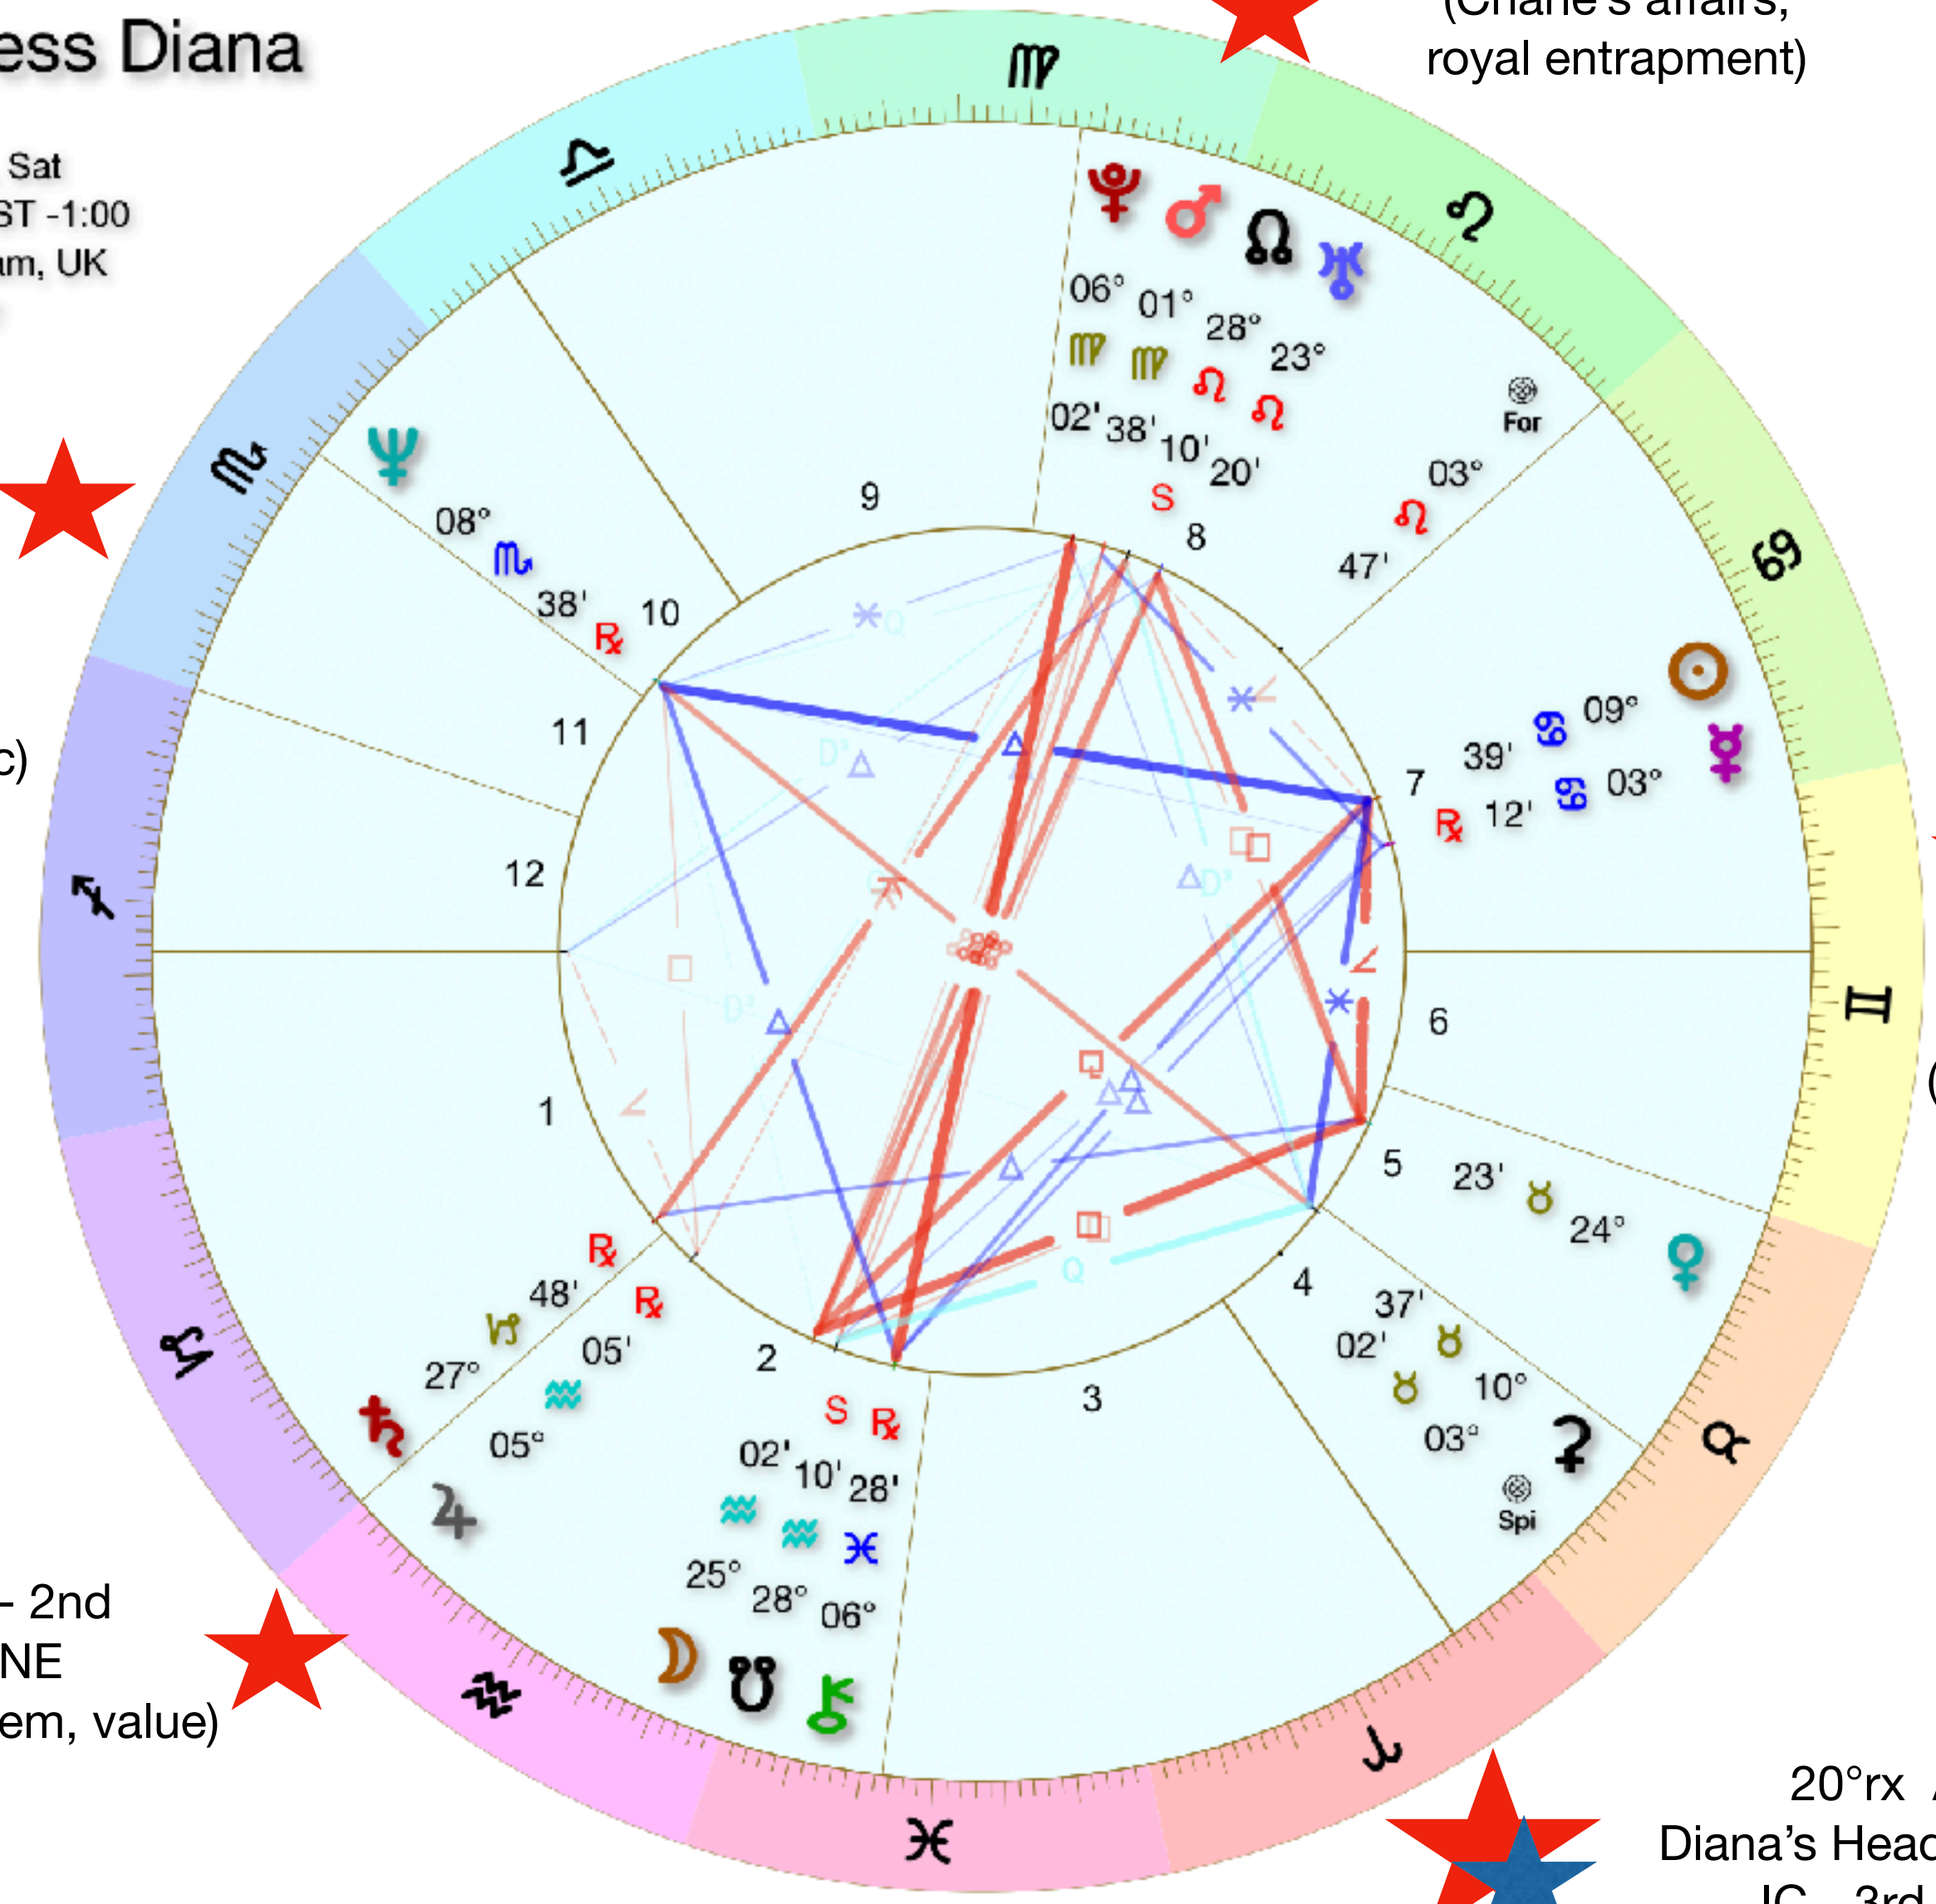

Venus 5th House :
Bright morning star :
square Nodal axis and Moon

Princess Diana

Natal
1 Jul 1961, Sat
7:45 PM BST -1:00
Sandringham, UK
Geocentric
Tropical
Porphyry

5° VI dx- 8th
con Pluto, 150° Jupiter
(Charle's affairs,
royal entrapment)

Rulers of Star Points
Mars/Pluto
Saturn
Mars/Pluto
Mercury
Mercury

19° SC rx- 11th
square NE,
(Affairs,
secret disease etc)

28° Gemini rx dx- 7th
Nodal axis, 150° Saturn
(Media, paparazzi, scandals)

7° AQ dx - 2nd
square NE
(Self love, esteem, value)

20°rx Aries
Diana's Head Star point
IC - 3rd house

(Head strong, strive for independence, vocal)

Venus 5th House :
Bright morning star :
square Nodal axis and Moon

Princess Diana

Natal
1 Jul 1961, Sat
7:45 PM BST -1:00
Sandringham, UK
Geocentric
Tropical
Porphyry