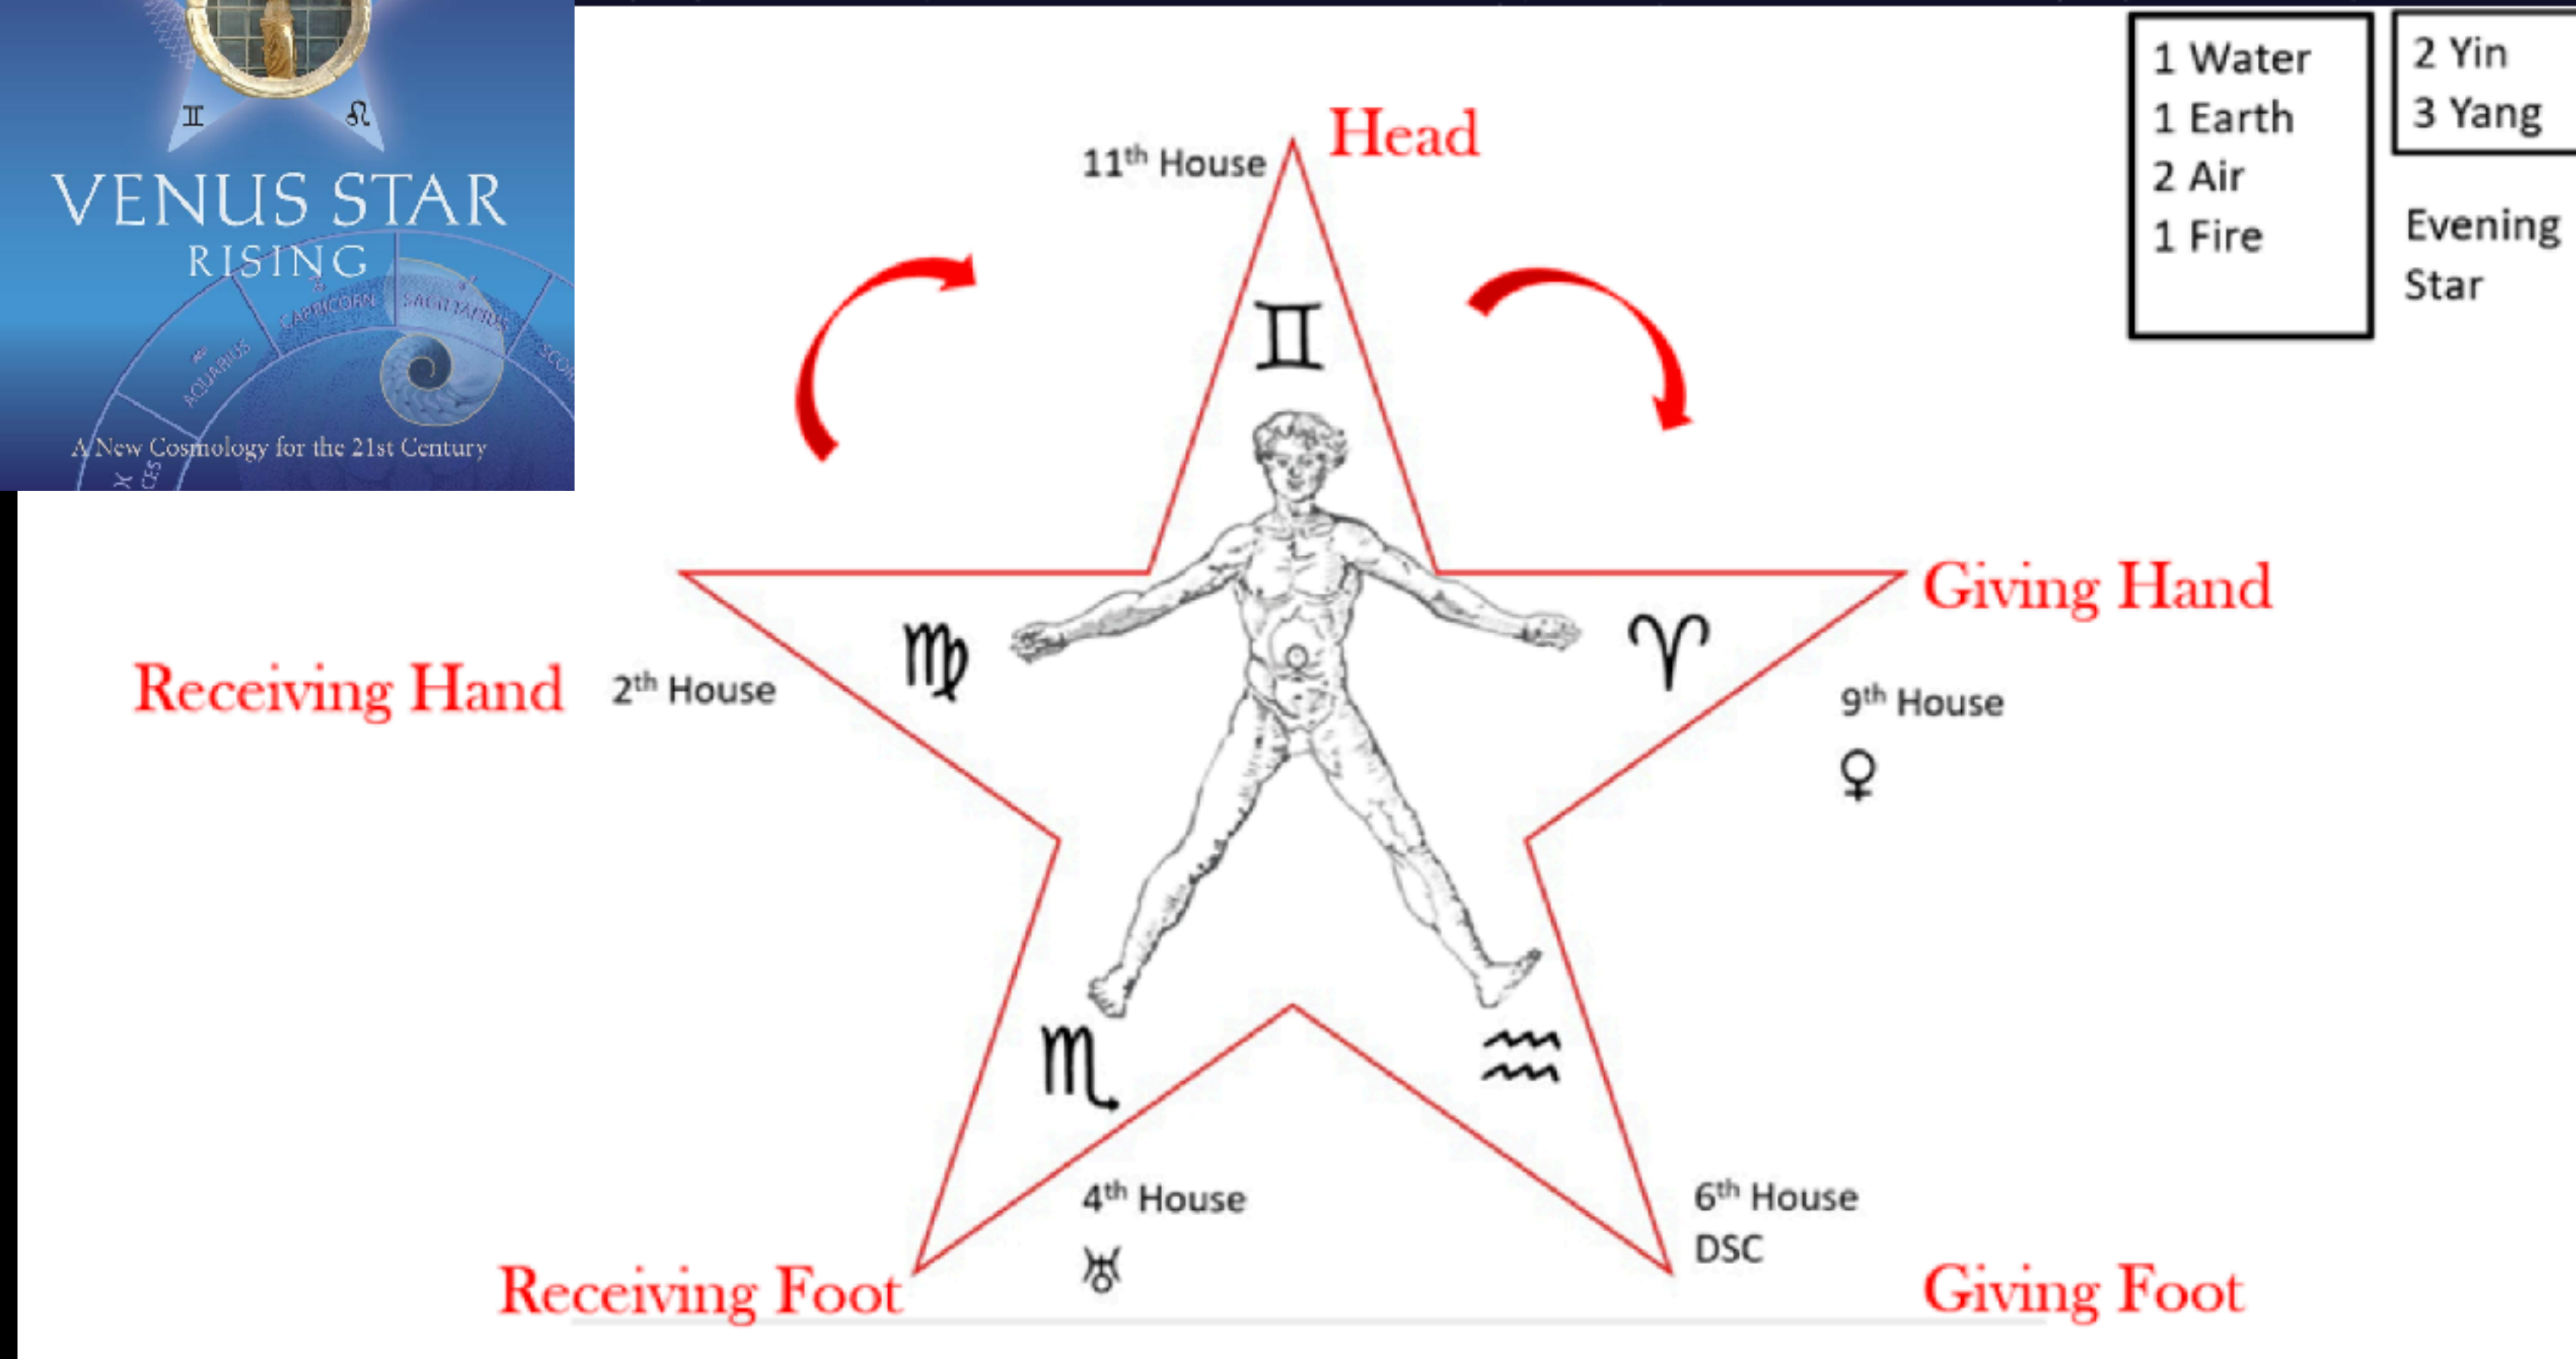

Current Venus Star

Quintiles 72°
Bi-quintile
 150° quincunx
 135° square (8th harmonic)

2 Star points ruled by Mars
(move to Venus 2030-2036)
1 Mars exaltation

Venus Star Points

- Like eclipses- Venus Star Points, gather themes, patterns, to connect 9.5 month cycles
- As one phases out the next point phases in, overlapping themes, every 9.5months
- Where has one just happened? Where is next one?
- What houses does the Star Points connect?
What aspects does the Star Point make in your chart?
- How do they connect the story theme for 9 month periods?

The symbolism of this sign of VSP tells us about the bond that we have established with ourselves. The Head VSP shows the temperament in which we project our natural abilities. It represents the life motivating principle, the quality, the talent.