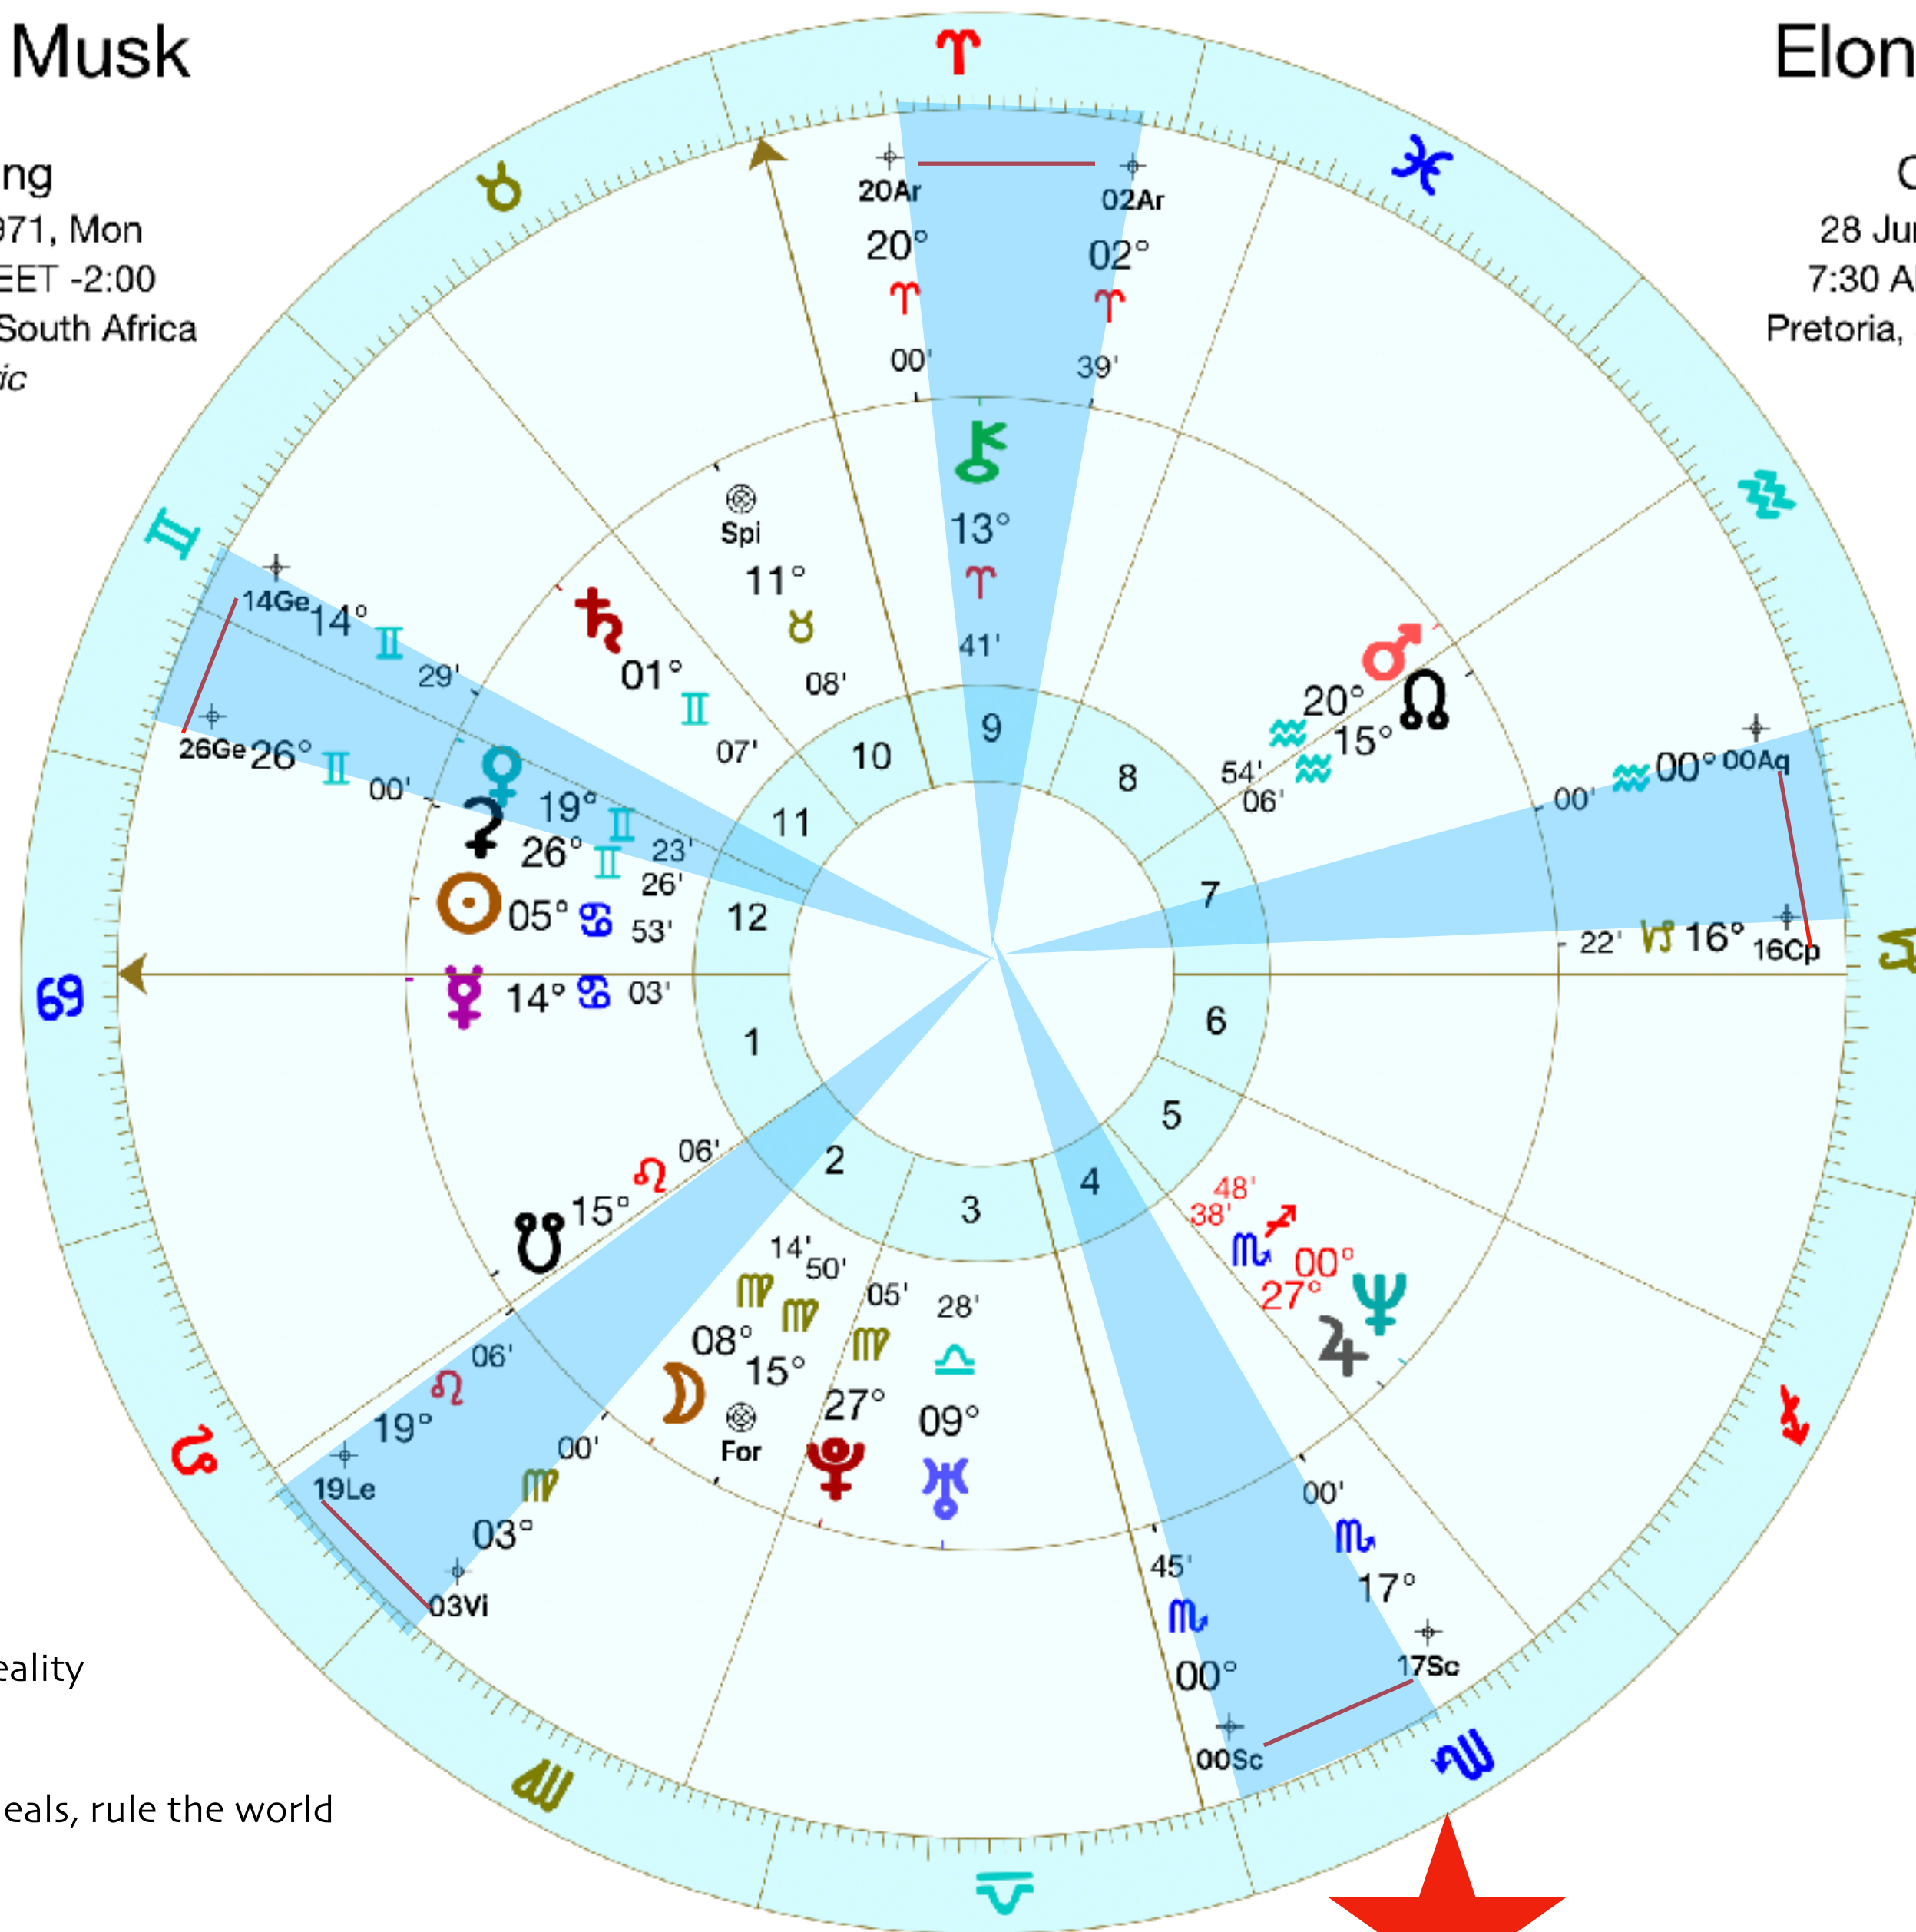

Elon Musk

Natal

Inner Ring

28 Jun 1971, Mon

7:30 AM EET -2:00

Pretoria, South Africa

Geocentric

Tropical

Porphyry

Elon Musk

Natal

Outer Ring

28 Jun 1971, Mon

7:30 AM EET -2:00

Pretoria, South Africa

Geocentric

Tropical

Porphyry

5 main themes

Head Star 4th house - moving to Libra

Scorpio- money, accumulation, property, family, kids

2nd House -moving to 1st

Leo - values, pride, fame, riches, creation, prosperity

12th-11th house

Gemini - exploration, future, invention, dreams to reality

9th house

Aries - leadership, global connections, international deals, rule the world

7th house- move to 6th

multiple partners, multiple divorces, settlements, corporate acquisitions, alliances, enemies in business etc