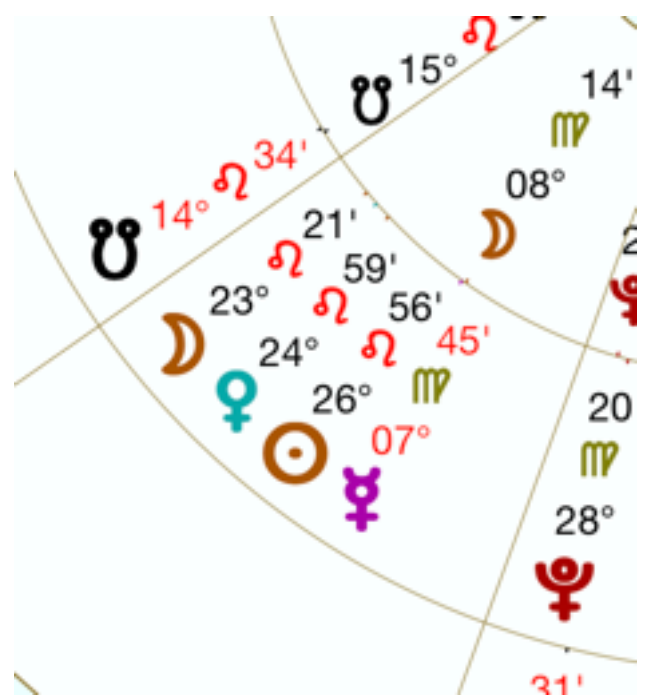

Same Star Pattern as 251 years ago - 1770's

One point to return to same spot = 251×5

Each star point 100-120 years

Queen Elizabeth born at first Scorpio star point, died at first Libra Star point 2022

Elon Musk

Natal

28 Jun 1971, Mon

7:30 AM EET -2:00

Pretoria, South Africa

Geocentric

Tropical

Porphyry

Progressed
Exact 2032

Born just before Julian Assange in SH

Natal Venus
Venus at 19° Gemini
12th house
Ruler Mercury ASC
Trine Mars
Morning star
VSP 7 mths prior
Fast moving 15° from Sun

Elon Musk

Natal

28 Jun 1971, Mon

7:30 AM EET -2:00