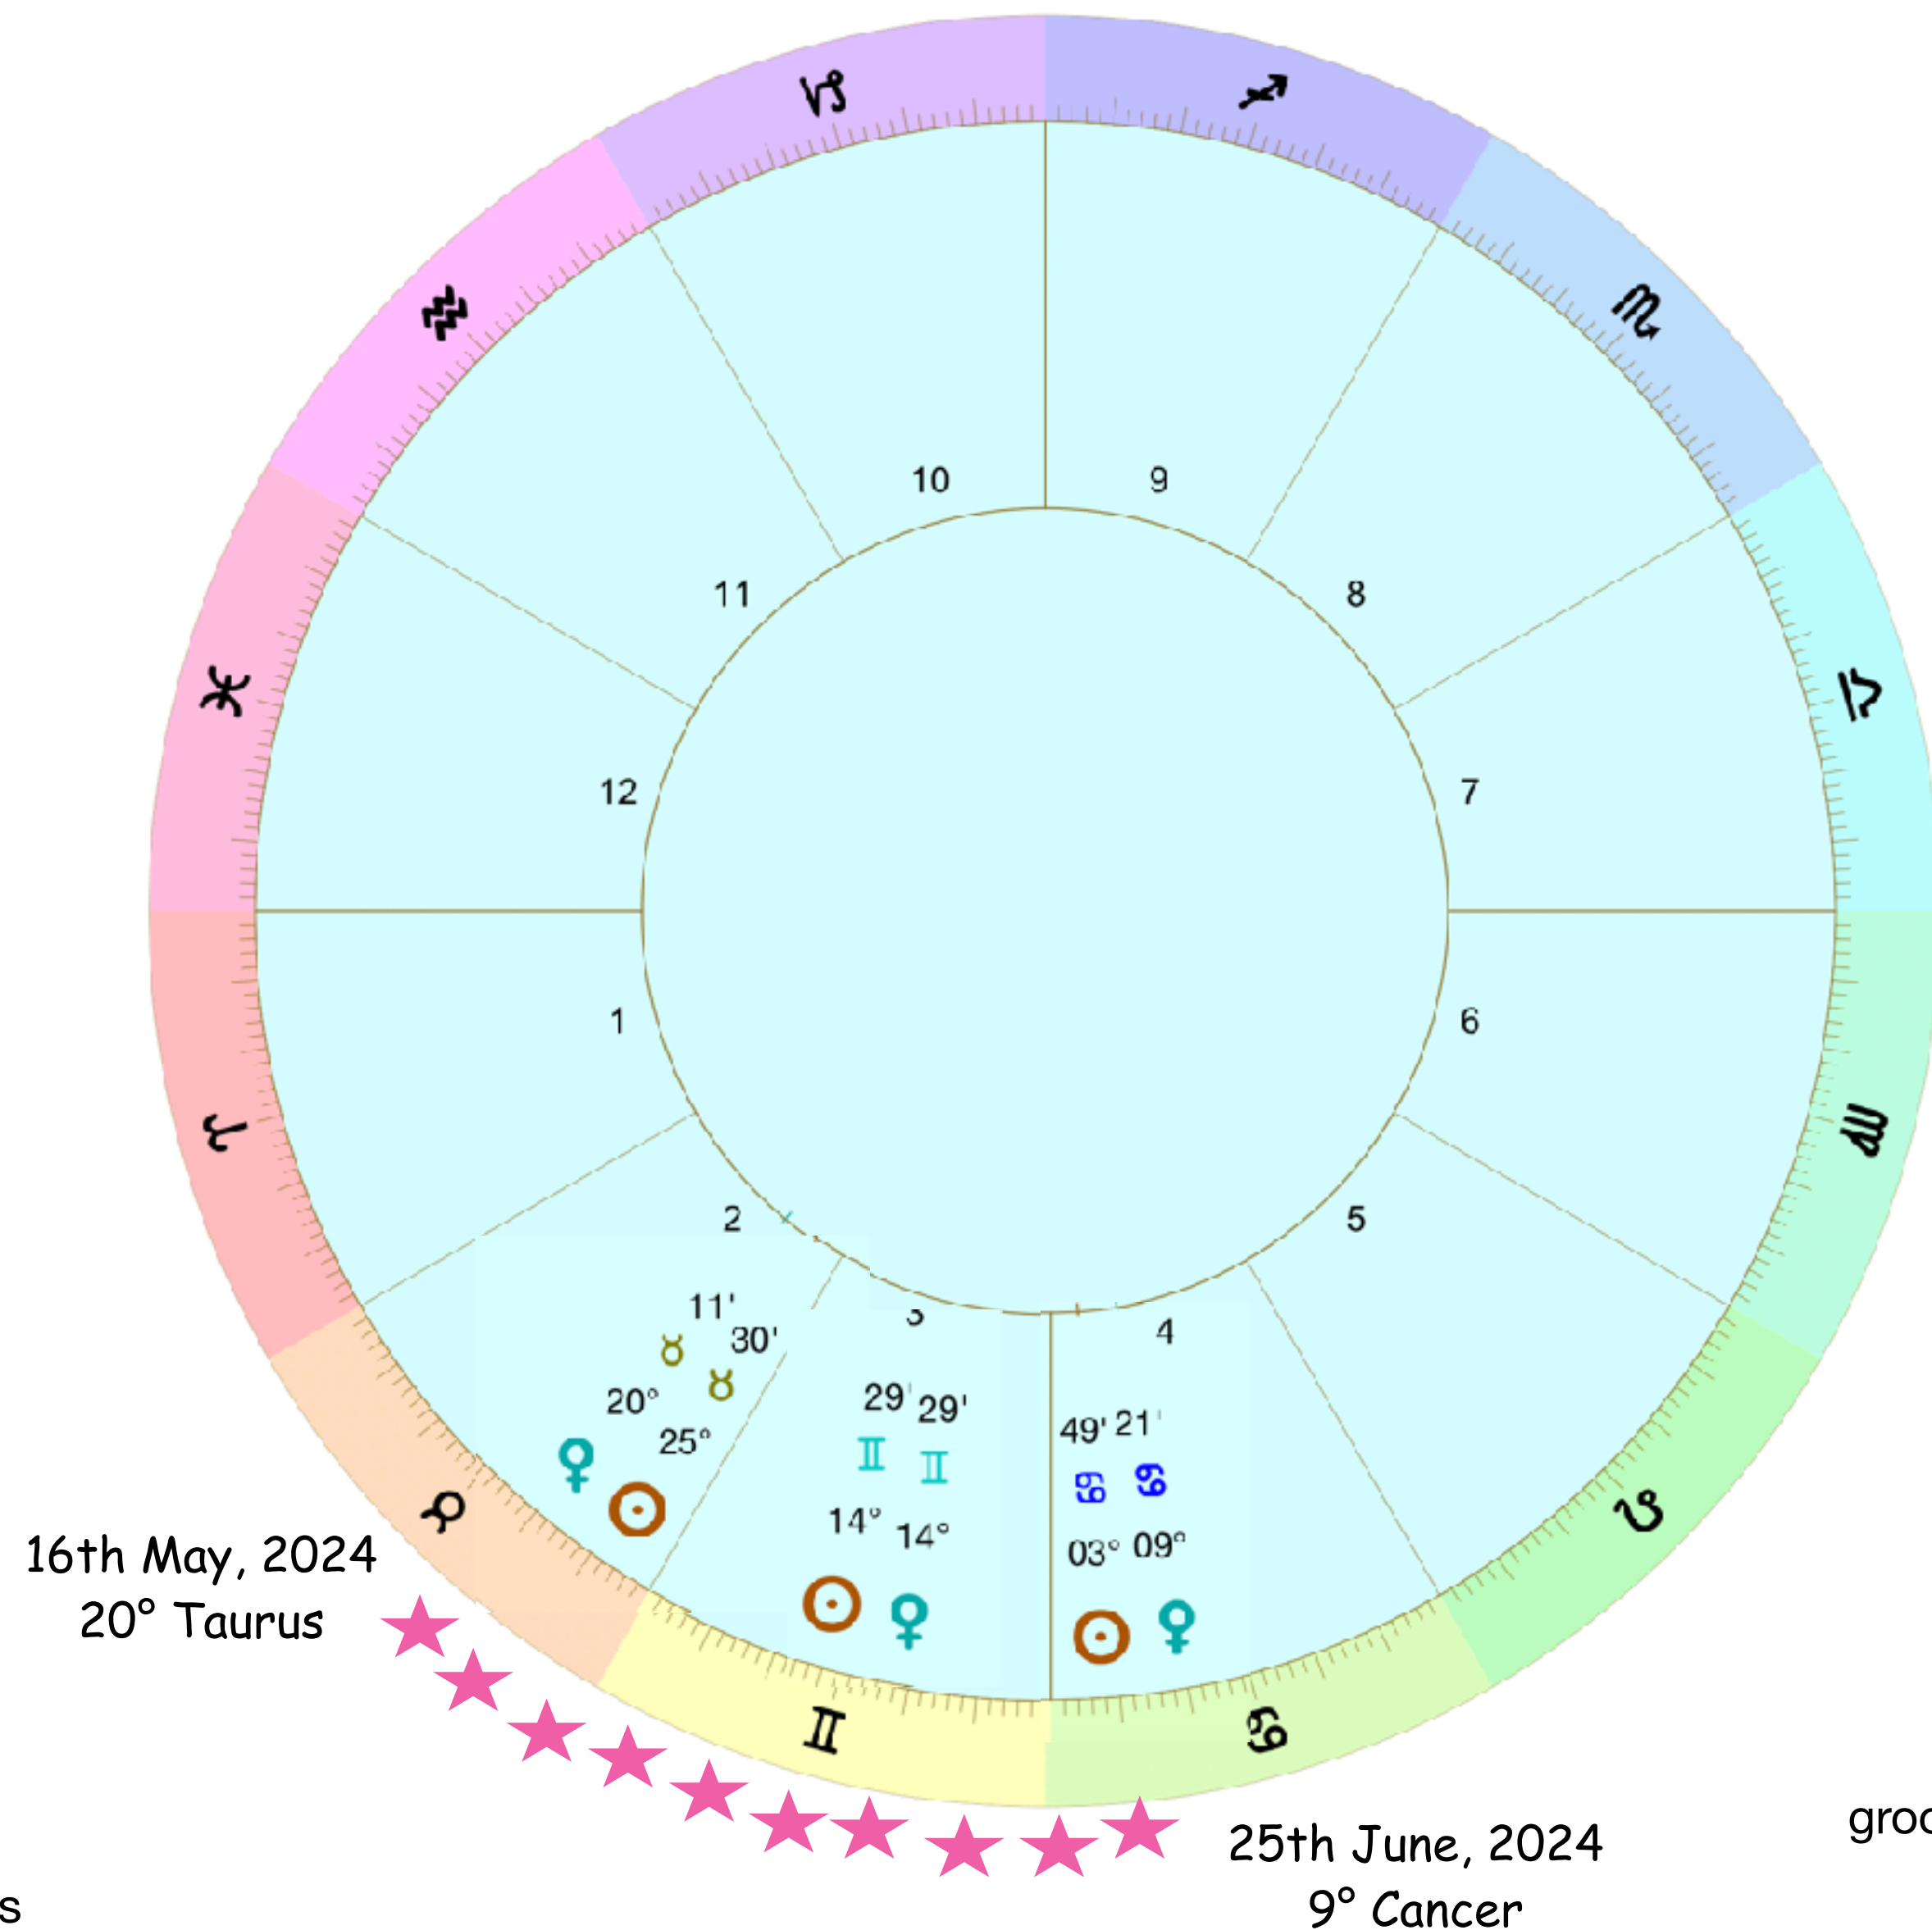

At the outer conjunct pass Venus spends more time with the Sun than any other planet moving within 5° Orb over 40 days and 40 nights

Uranus 24 Taurus
North Node of Uranus

Creating
A Venus/Sun
highway
groove/impression in your chart
Every 19months