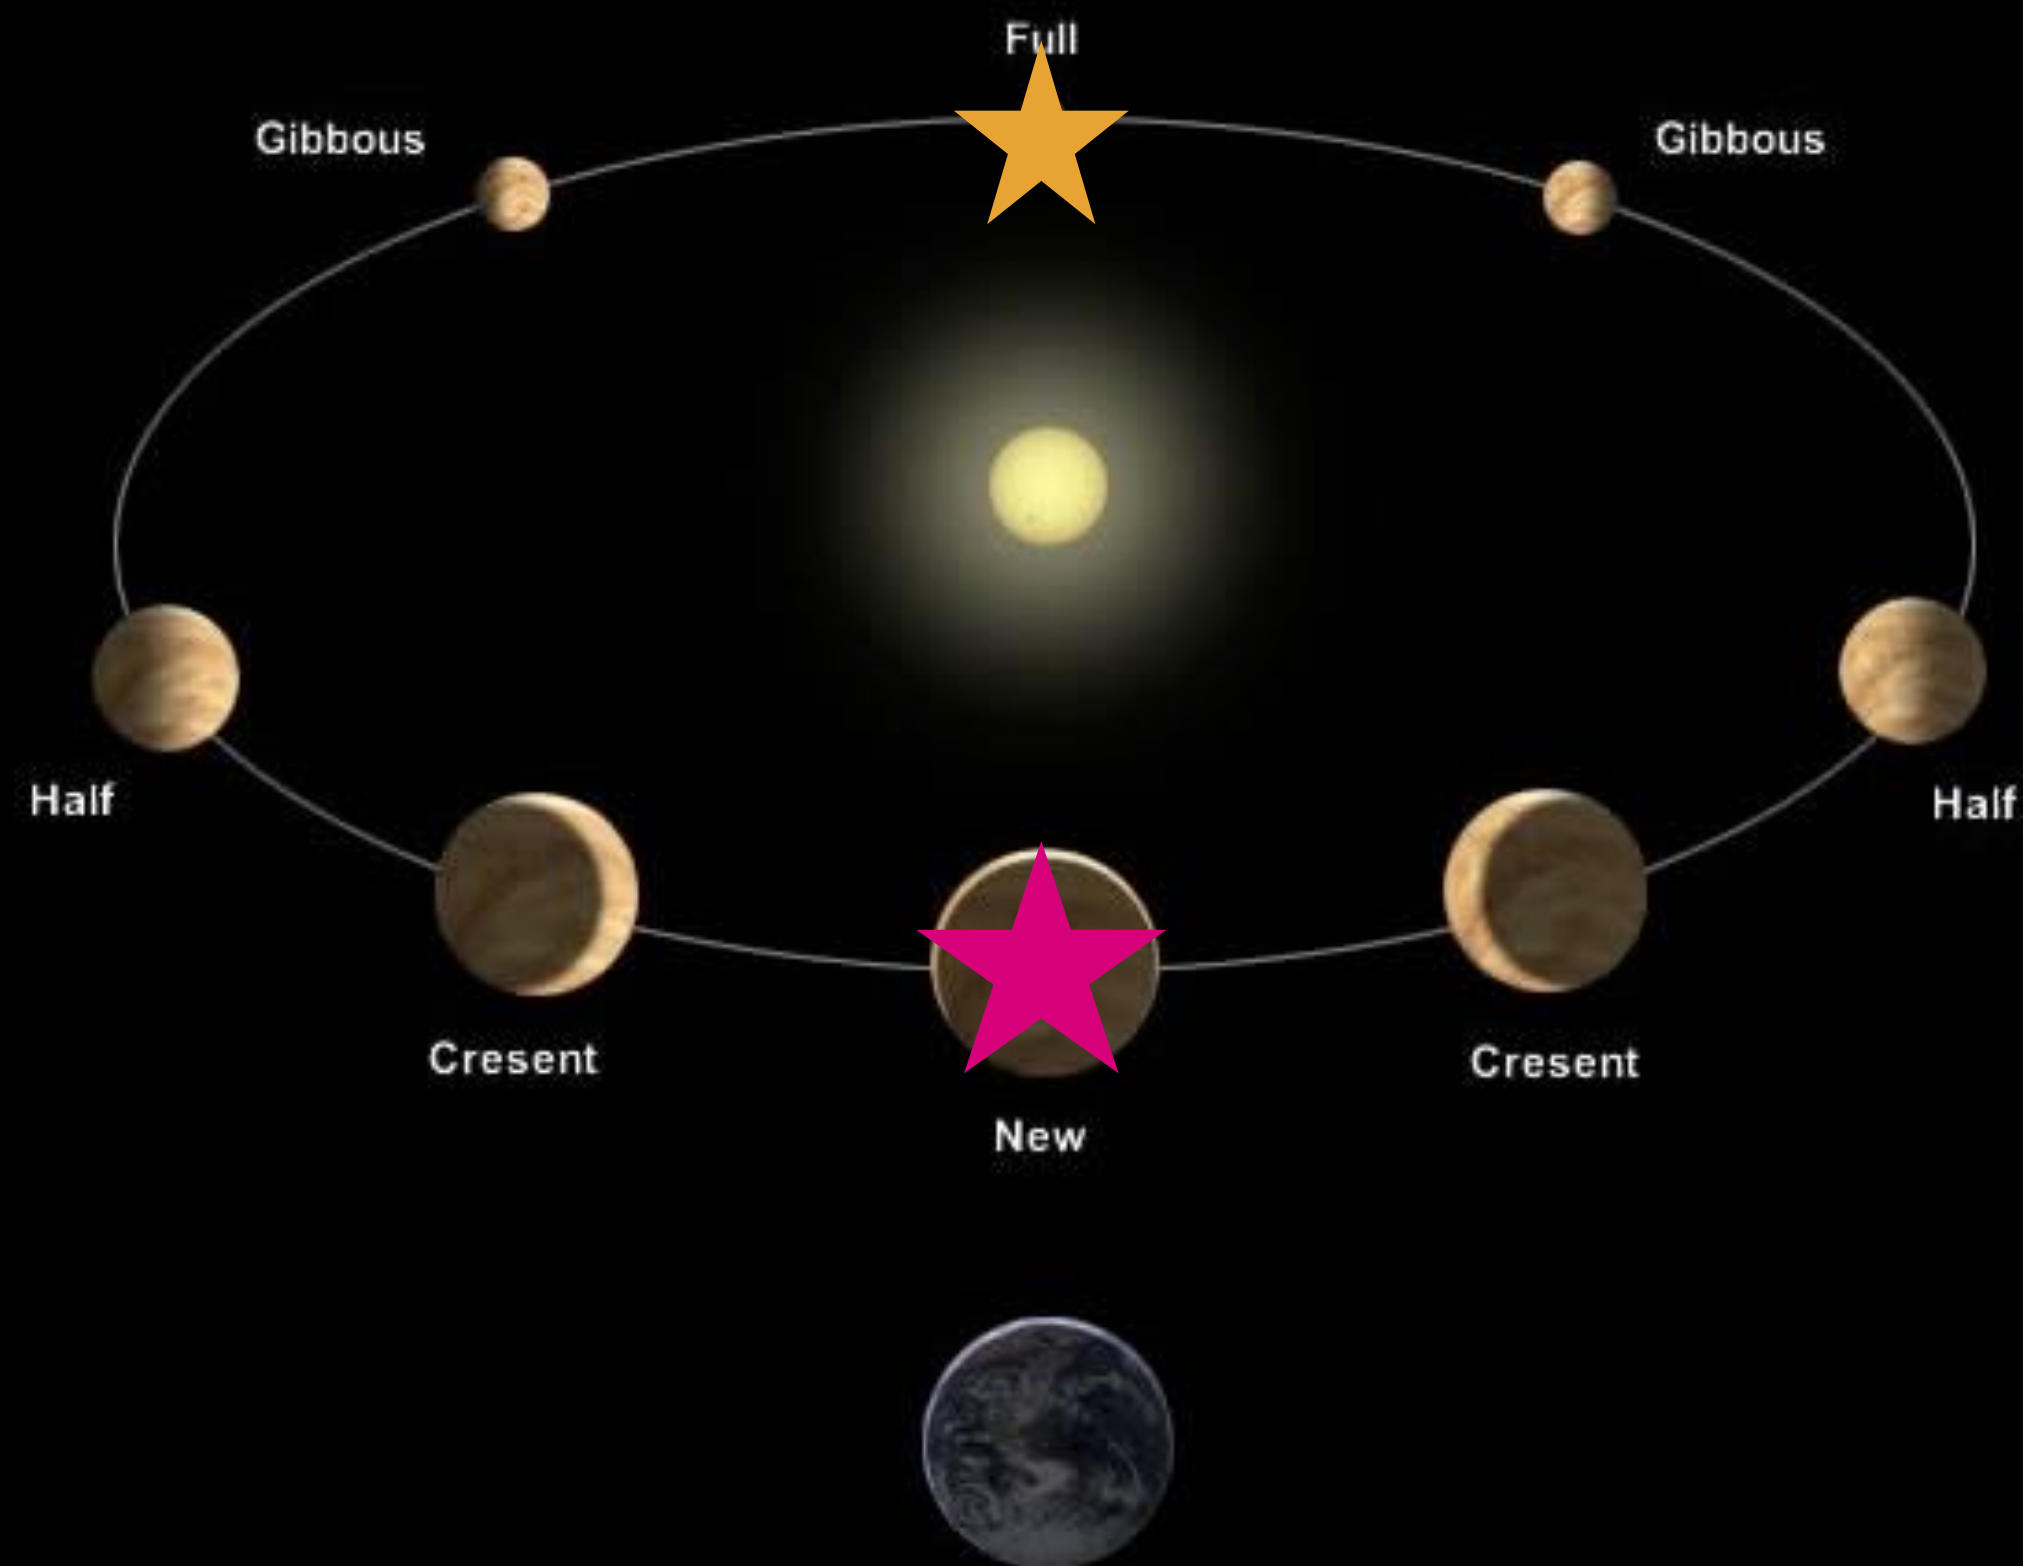

Gemini Point - 2028 - N3

blue lines - morning Star
orange lines - evening star

288 day half cycle
9.5 months

Exterior conjunction

Interior conjunction

584 day synodic cycle
1.6 years
19mths

Only ever 5 Star
Points in action

Gemini
Aries
Capricorn
Libra/Scorpio
Leo

Current Synodic Cycle - Leo rx - Gemini dx - Aries rx

Gemini June 2024

Exterior conjunction

9.5 mths (point to point)
1.6 years (1 synodic cycle)
4 years (Venus Star Point return)
8 years (Venus Star Point phase return)

Leo August 2023
Aries March 2025

Venus Star Cycle - 2 stars, 2 sided

Venus Star timing

- 9.5 months - All Star Points
 - creative, incubating, the mission, from one star point to the next, morning to evening star
- 19 month - Full Synodic cycle -(Venus Phases)
 - start, peak and return, The Heroine's Journey
- 4 years - Star Point Return to opposite phase
 - opposite phase, other perspective, moon like, repetition, fractal like, memory, pattern, feedback, midpoint of larger cycle
- 8 year - Star Point Return and Position/Phase
 - Venus return, same place, same phase, completion, full cycle/circle, major evolutionary step/growth step

Not visible, in underworld for long period of time
transmutation phase, the mission delivery

4 years

8 years

Retrograde Venus

- slow, deliberate, cautious, quickly rises-

Re-birth phase, reconfigure, re-connect, relove