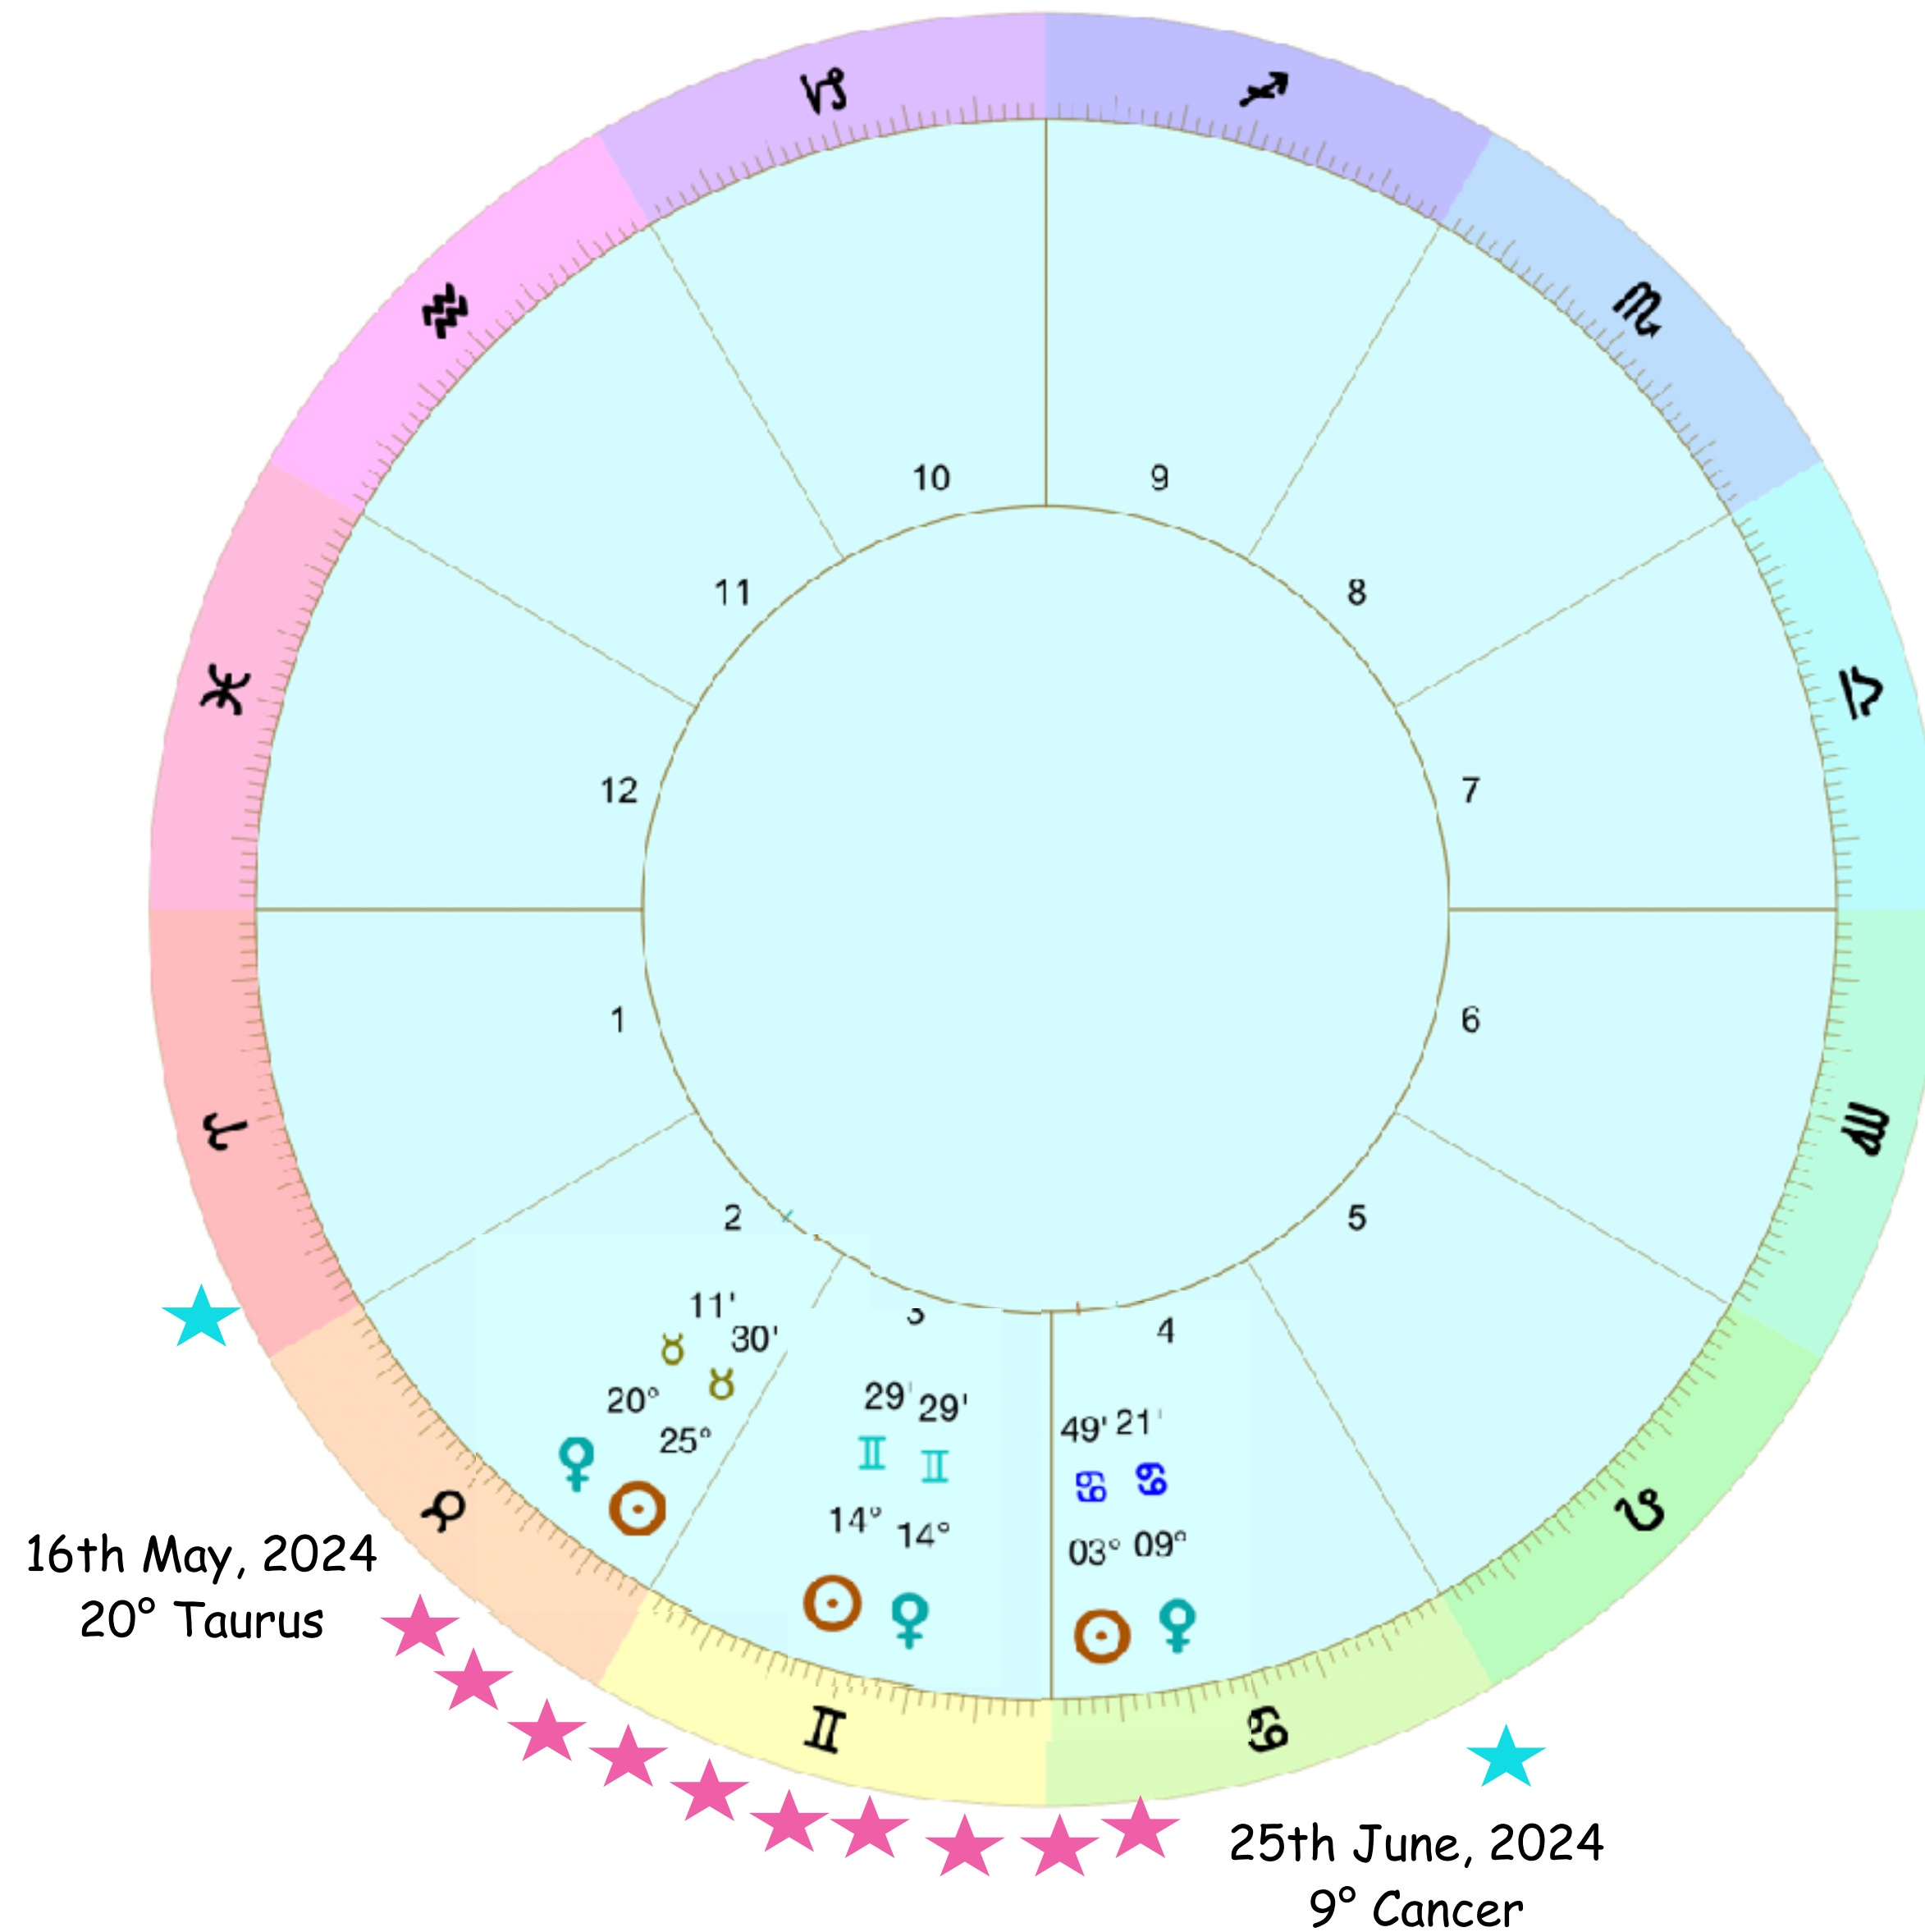

At the outer conjunct pass Venus spends more time with the Sun than any other planet moving within 5° Orb over 40 days and 40 nights

reflecting the 40 days of rx of previous 4 year cycle

90° degrees and 10 weeks

Dissapearance phase about
10 weeks = 80 days
depends on latitude, declination, place