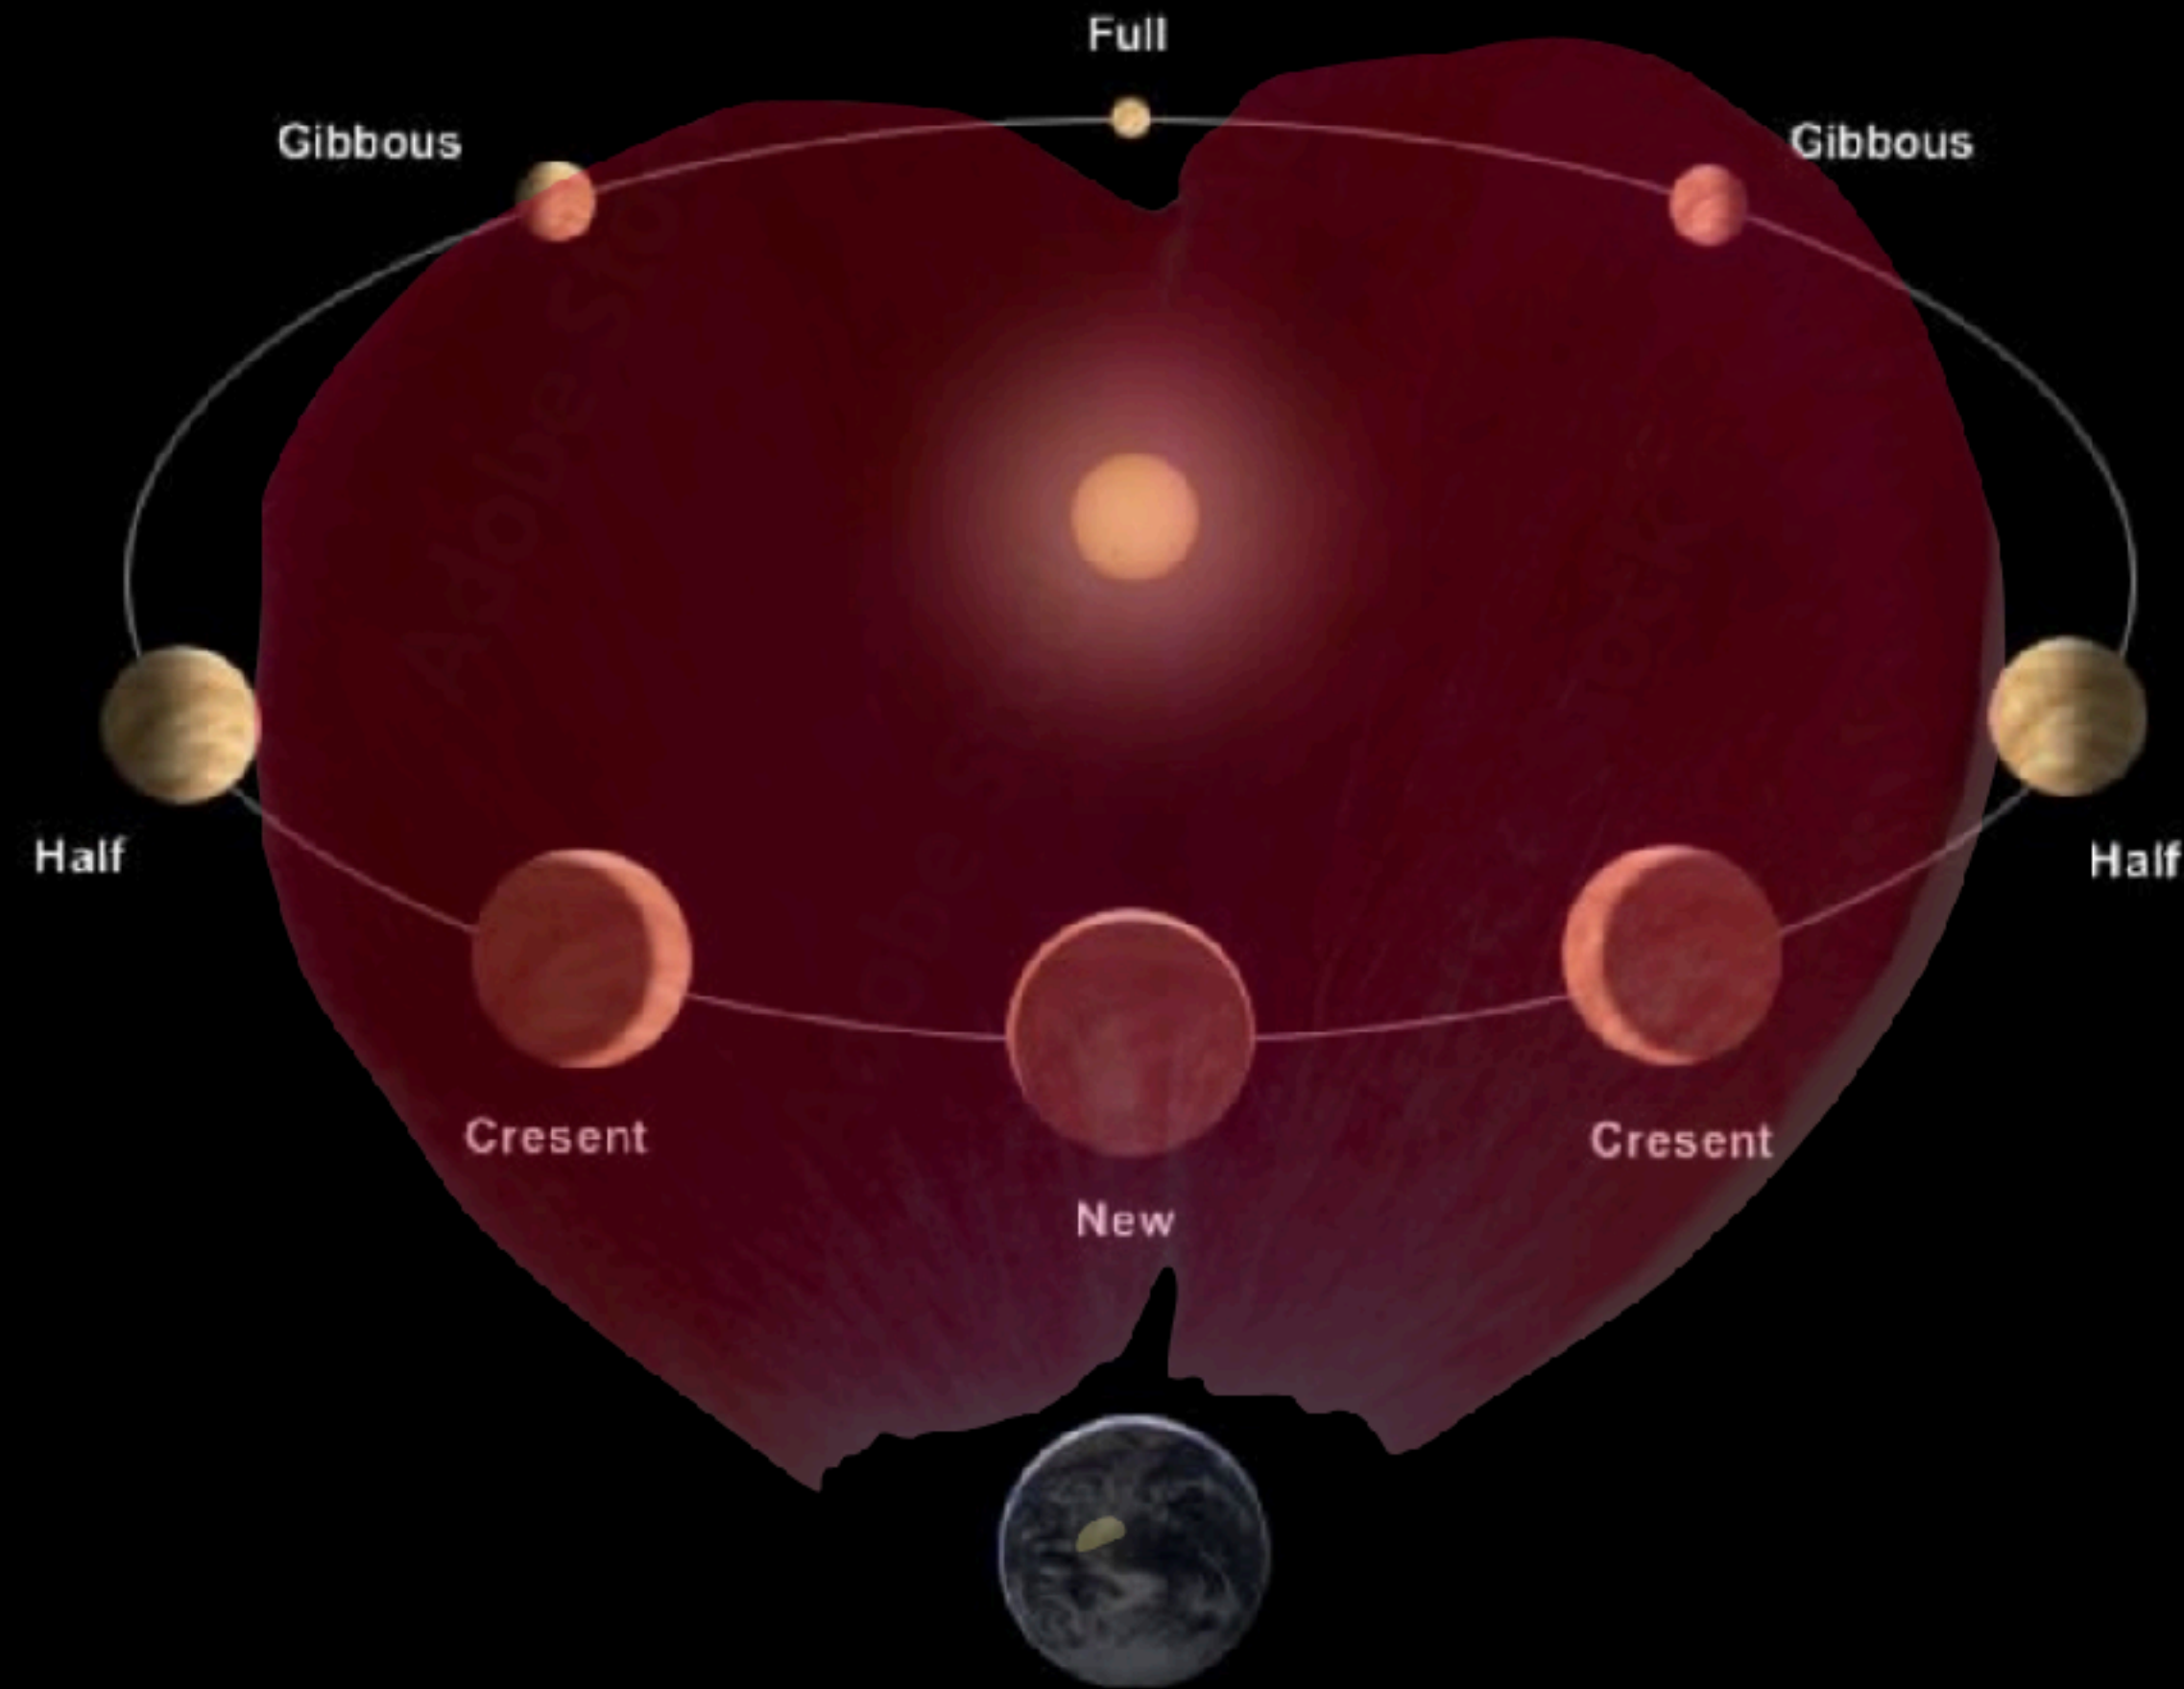

1 Synodic cycle
Sun, Earth, Venus
19 months, 1.6 years

The current Venus Star Cycle 19mths
20° Leo August 2023
14° Gemini June 2024
3° Aries March - 2025