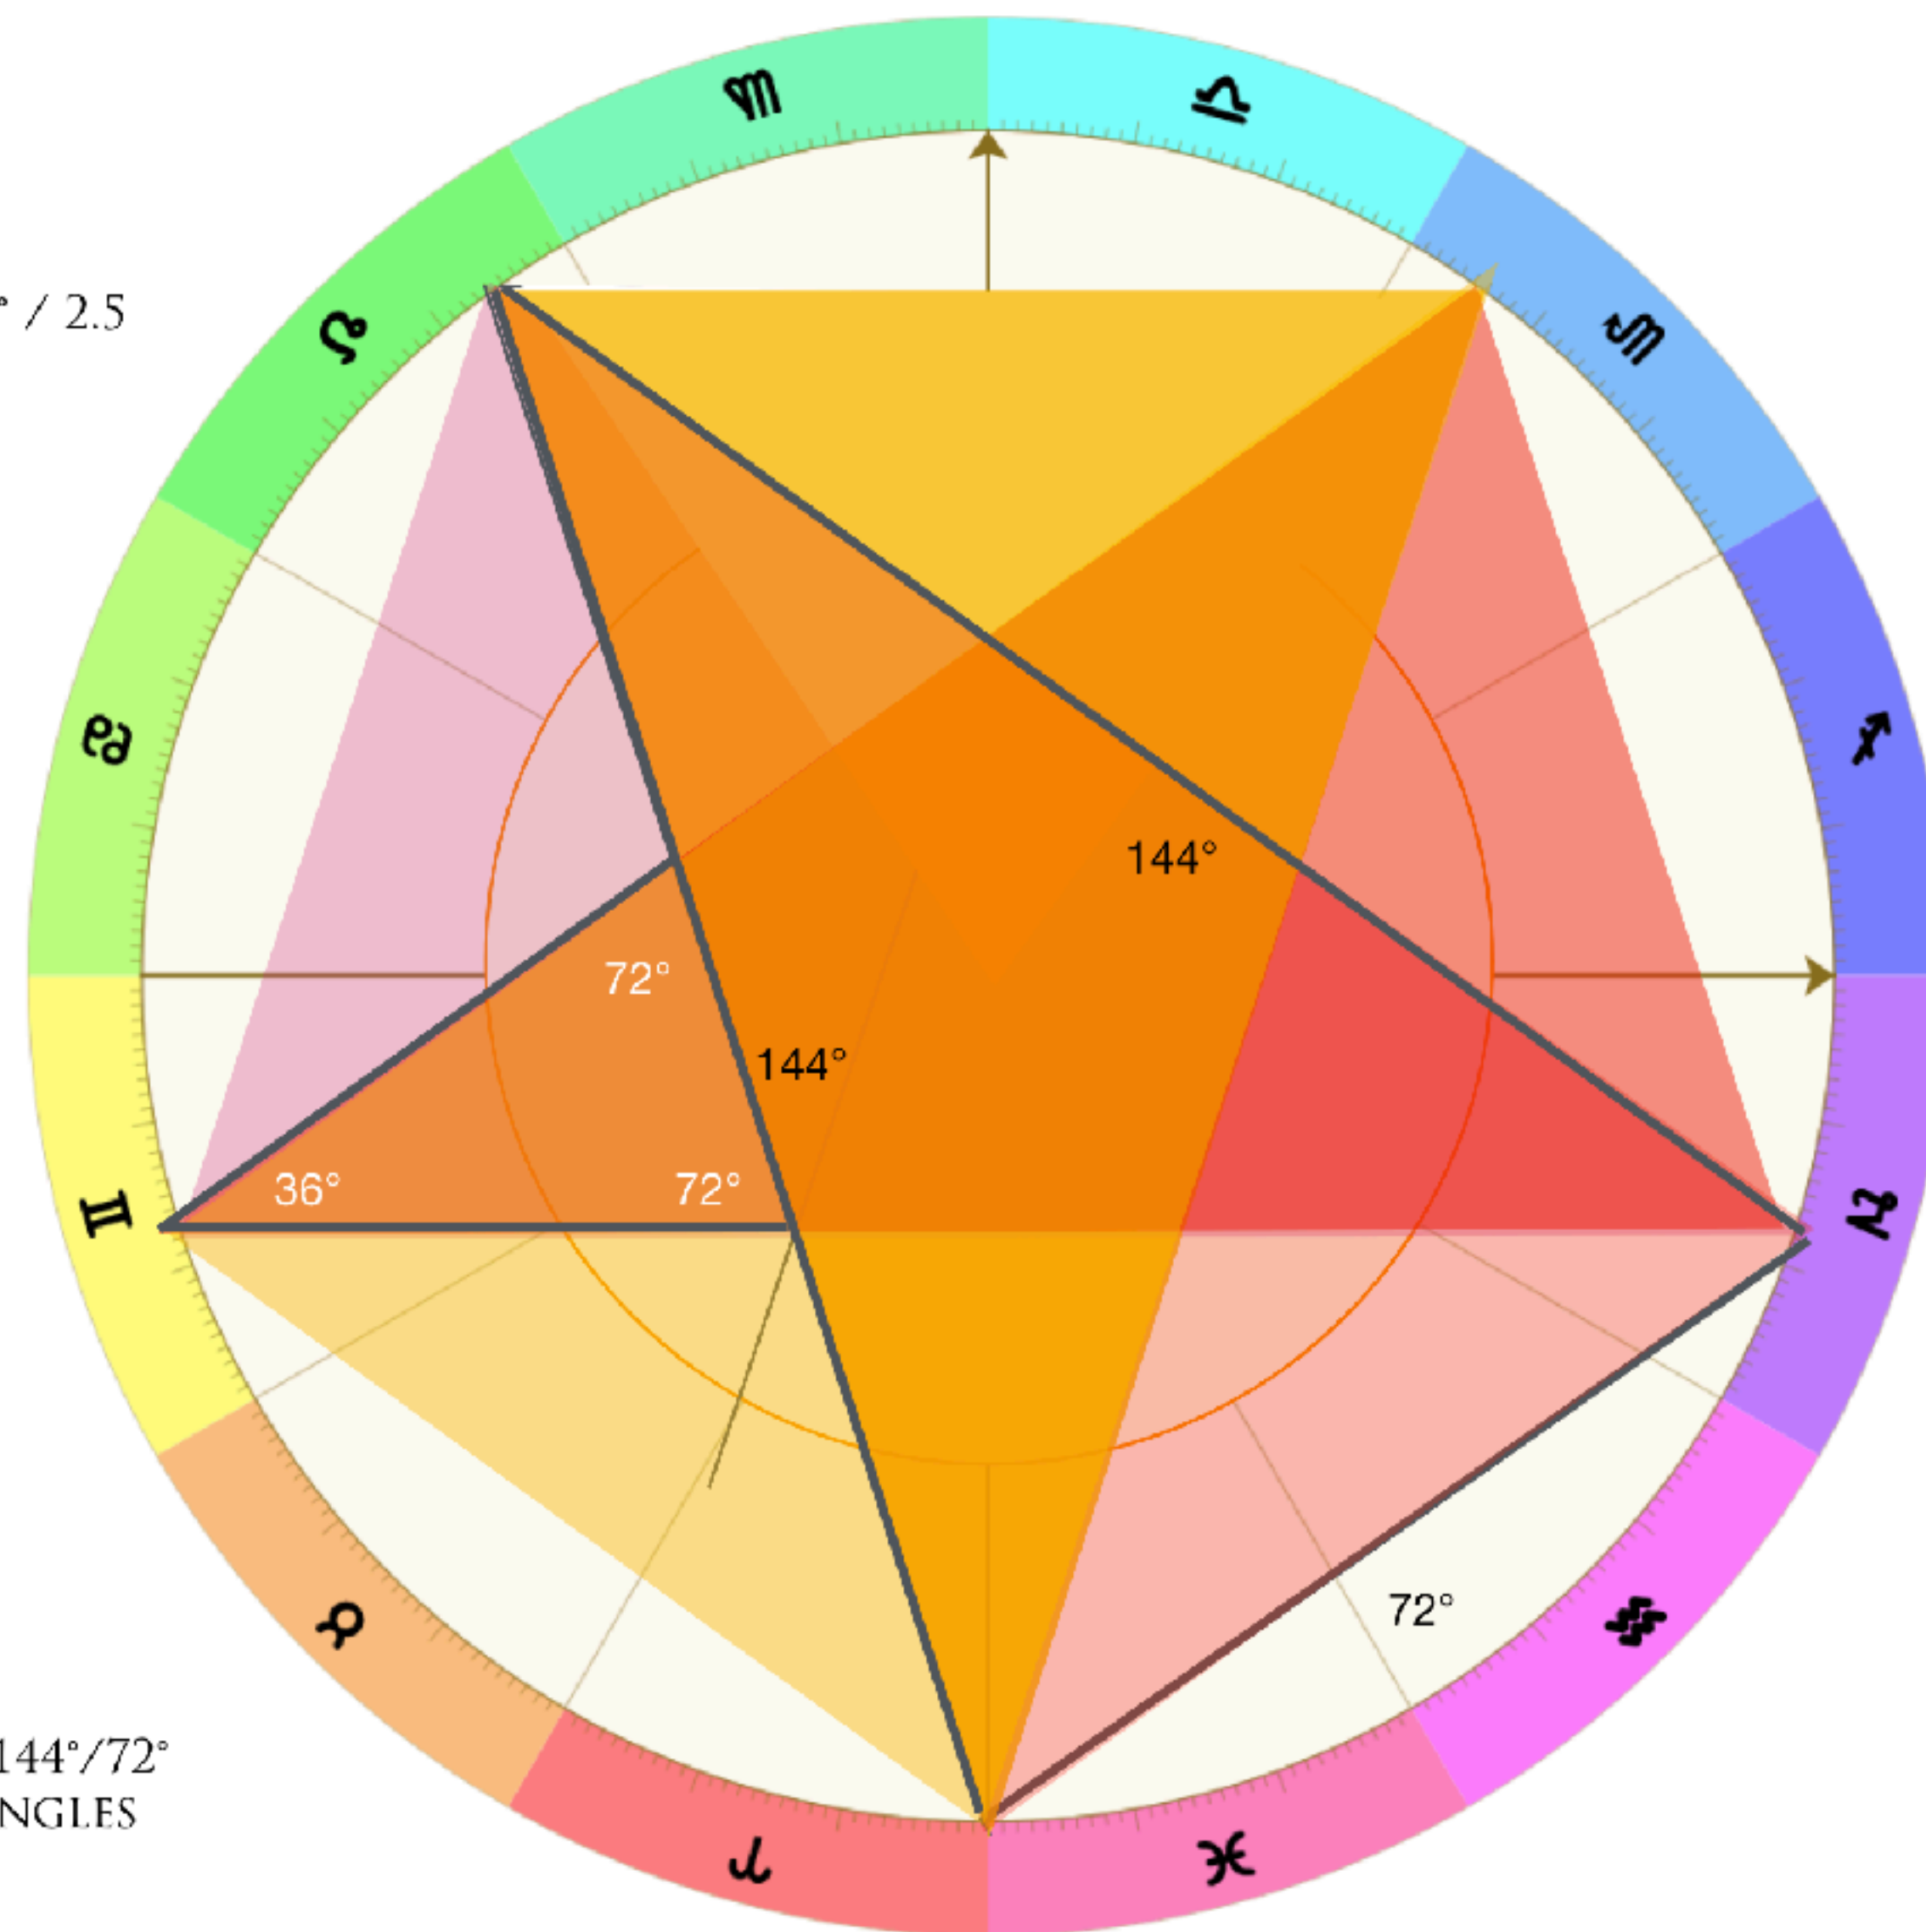

$360^\circ / 5$

QUINTILE. $72^\circ \times 5 = 360^\circ$

BI-QUINTILE $144^\circ \times 2 + 72 = 360^\circ / 2.5$

GOLDEN YOD (QUINTILE YOD) $144^\circ/72^\circ$
GOLDEN TRIANGLE $72^\circ - 36^\circ$ ANGLES