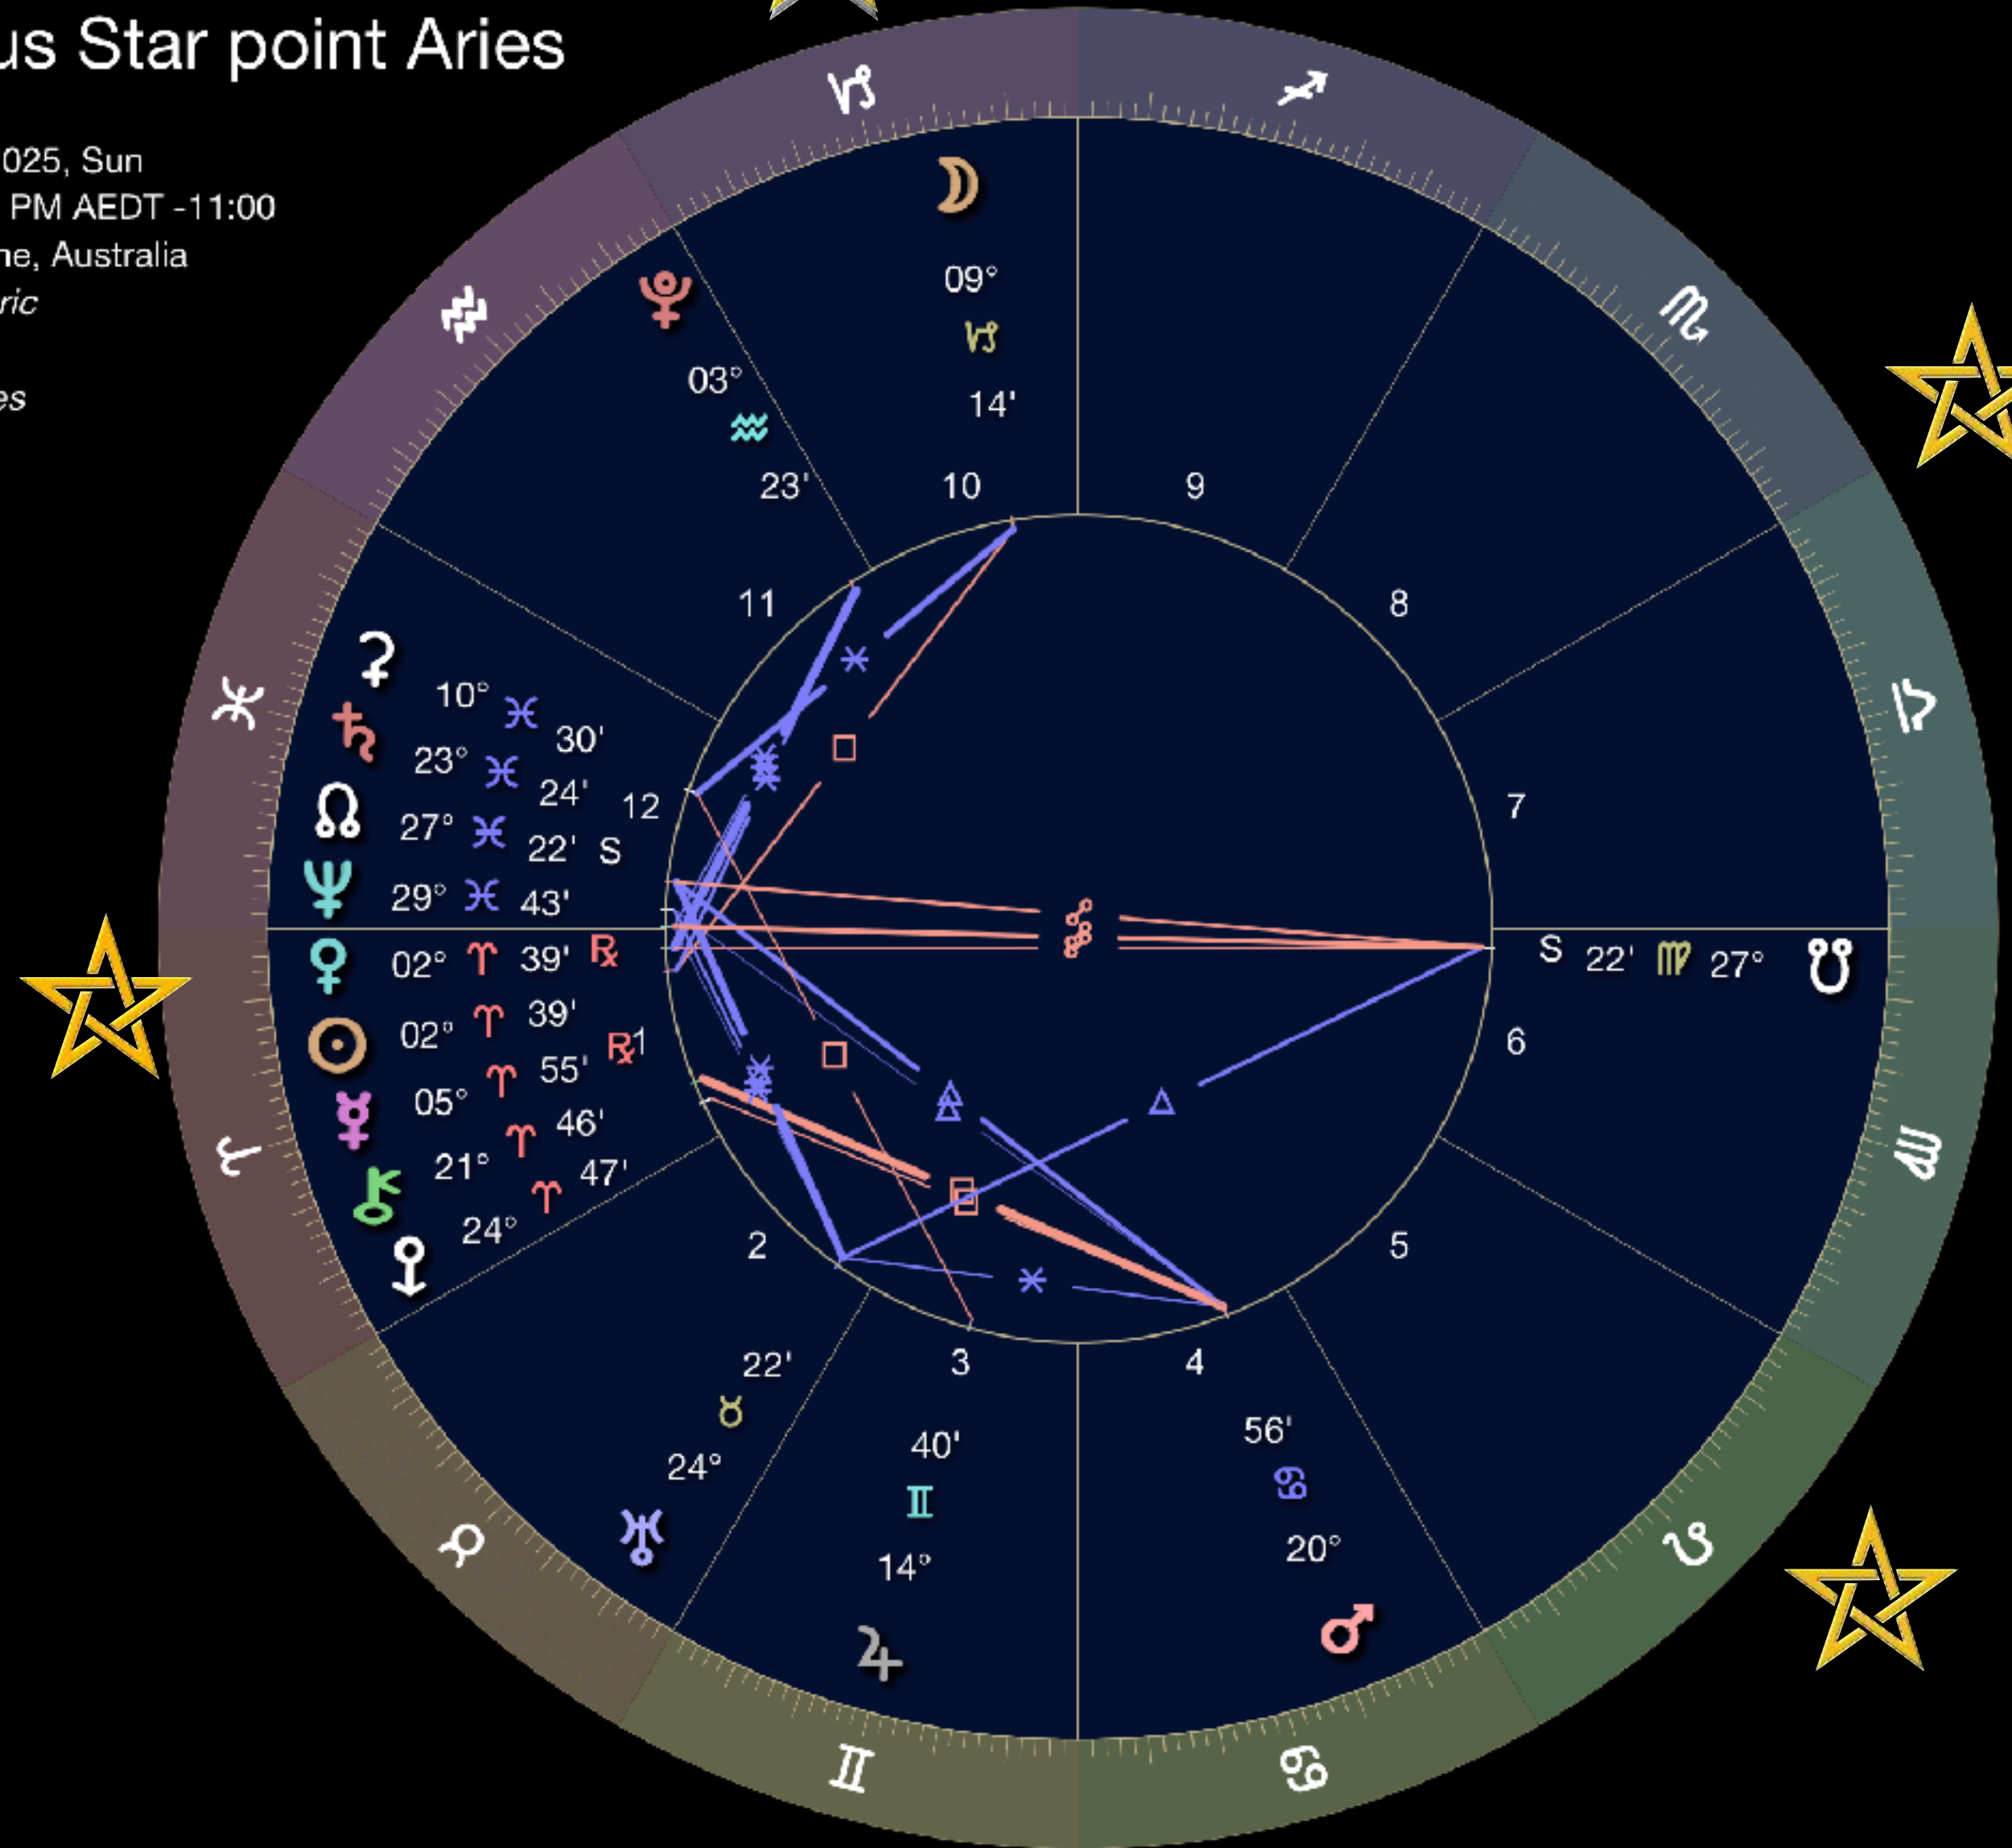

2021 - Conjunct Chiron,

- Riots against Vaccinations
- Attack on Capitol, Coups Africa
- Women's uprisings - against violence, abuse

2025rx - Concern for Women's Rights in Syria and middle east,

- Uprisings against Trump? Leaders-regimes? Guns? Ruler Mars OOB
- Australian Fed Election, Bitcoin Moon

By the end of the years Capricorn themes begin to emerge overlapping themes

What is my next challenge goal, mission for next January 2026!

Venus Star point Aries

Event
23 Mar 2025, Sun
12:07:31 PM AEDT -11:00
Melbourne, Australia
Geocentric
Tropical
Zero Aries