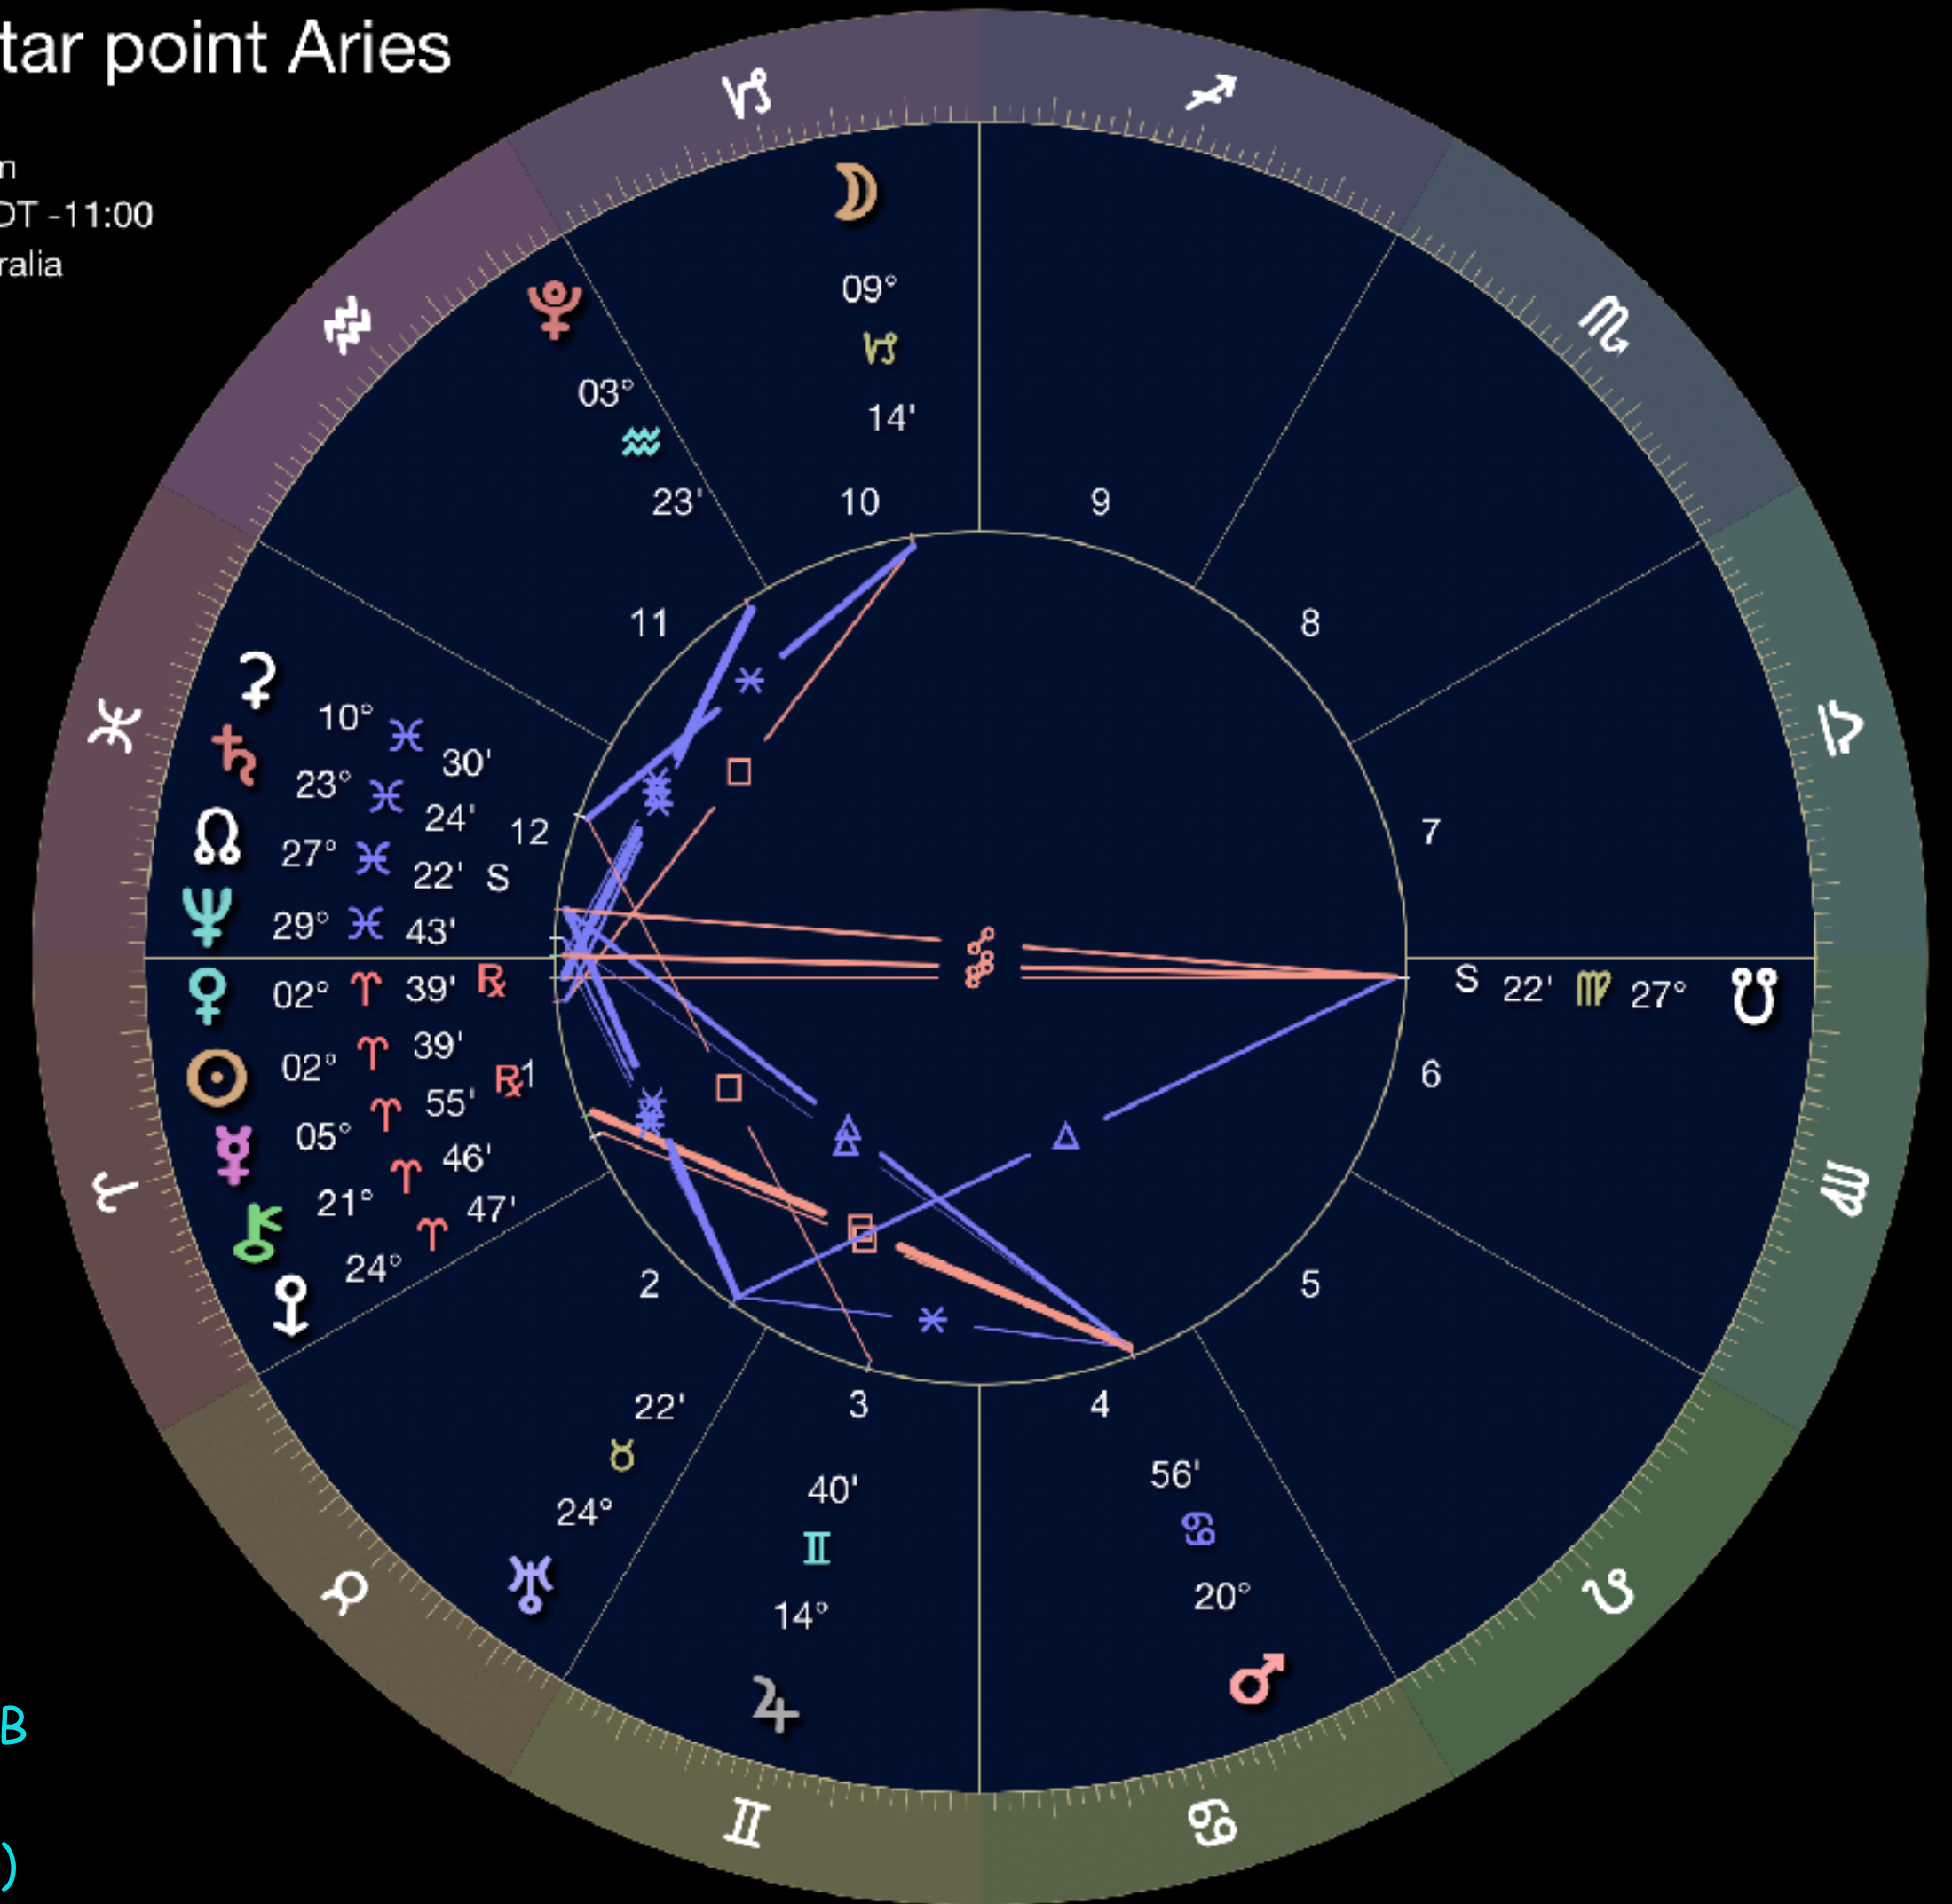

Venus Star point Aries

Event
 23 Mar 2025, Sun
 12:07:31 PM AEDT -11:00
 Melbourne, Australia
 Geocentric
 Tropical
 Zero Aries

Moon and Mars OOB
 con Mercury rx
 con NE (29° 43' AR)
 Mars OOB
 Major Lunar standstill
 Equinox
 will not rise and set in certain
 N latitudes 8° + N