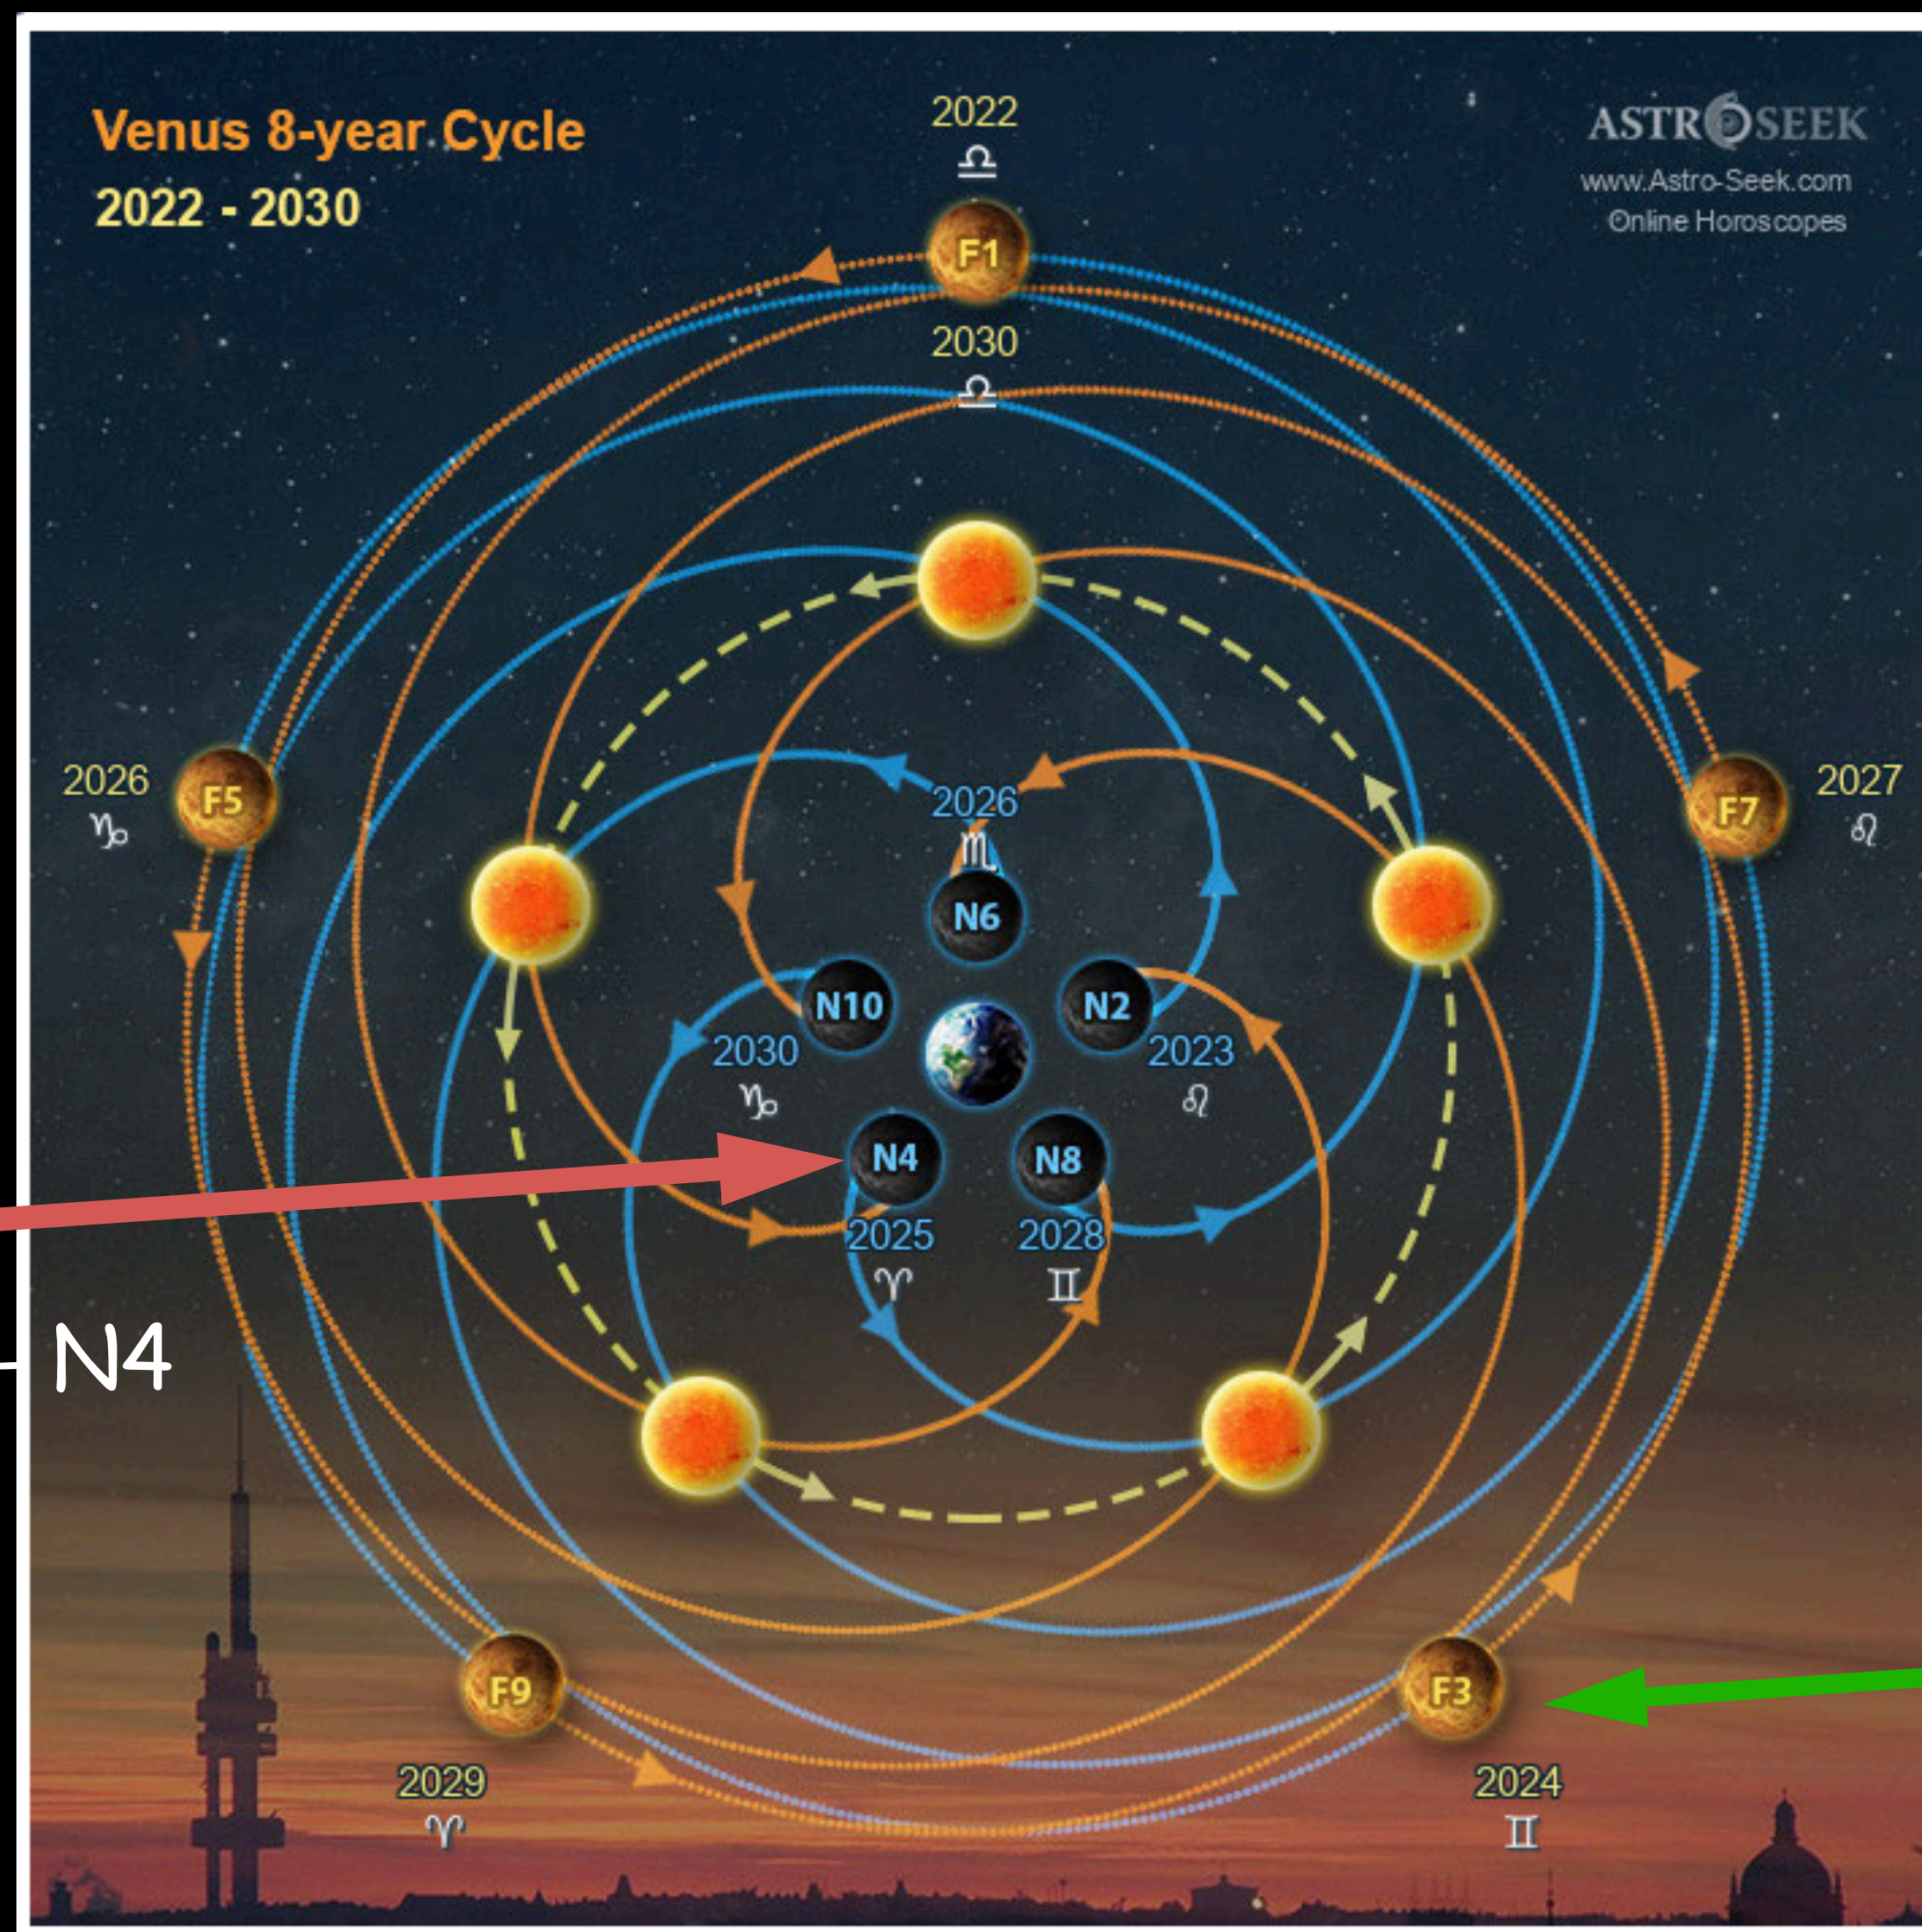

Only 5 Star Points

Each Point has 2 sides:

Inner/Inferior/Interior/retrograde
Venus Sun Point

Outer/ Superior/ Exterior/Direct
Venus Sun Point

10 points, same 5 pointed Star

Aries Point 2025 - N4

Gemini Point 2024 - F3

Blue Lines - Morning Star
Orange lines evening star