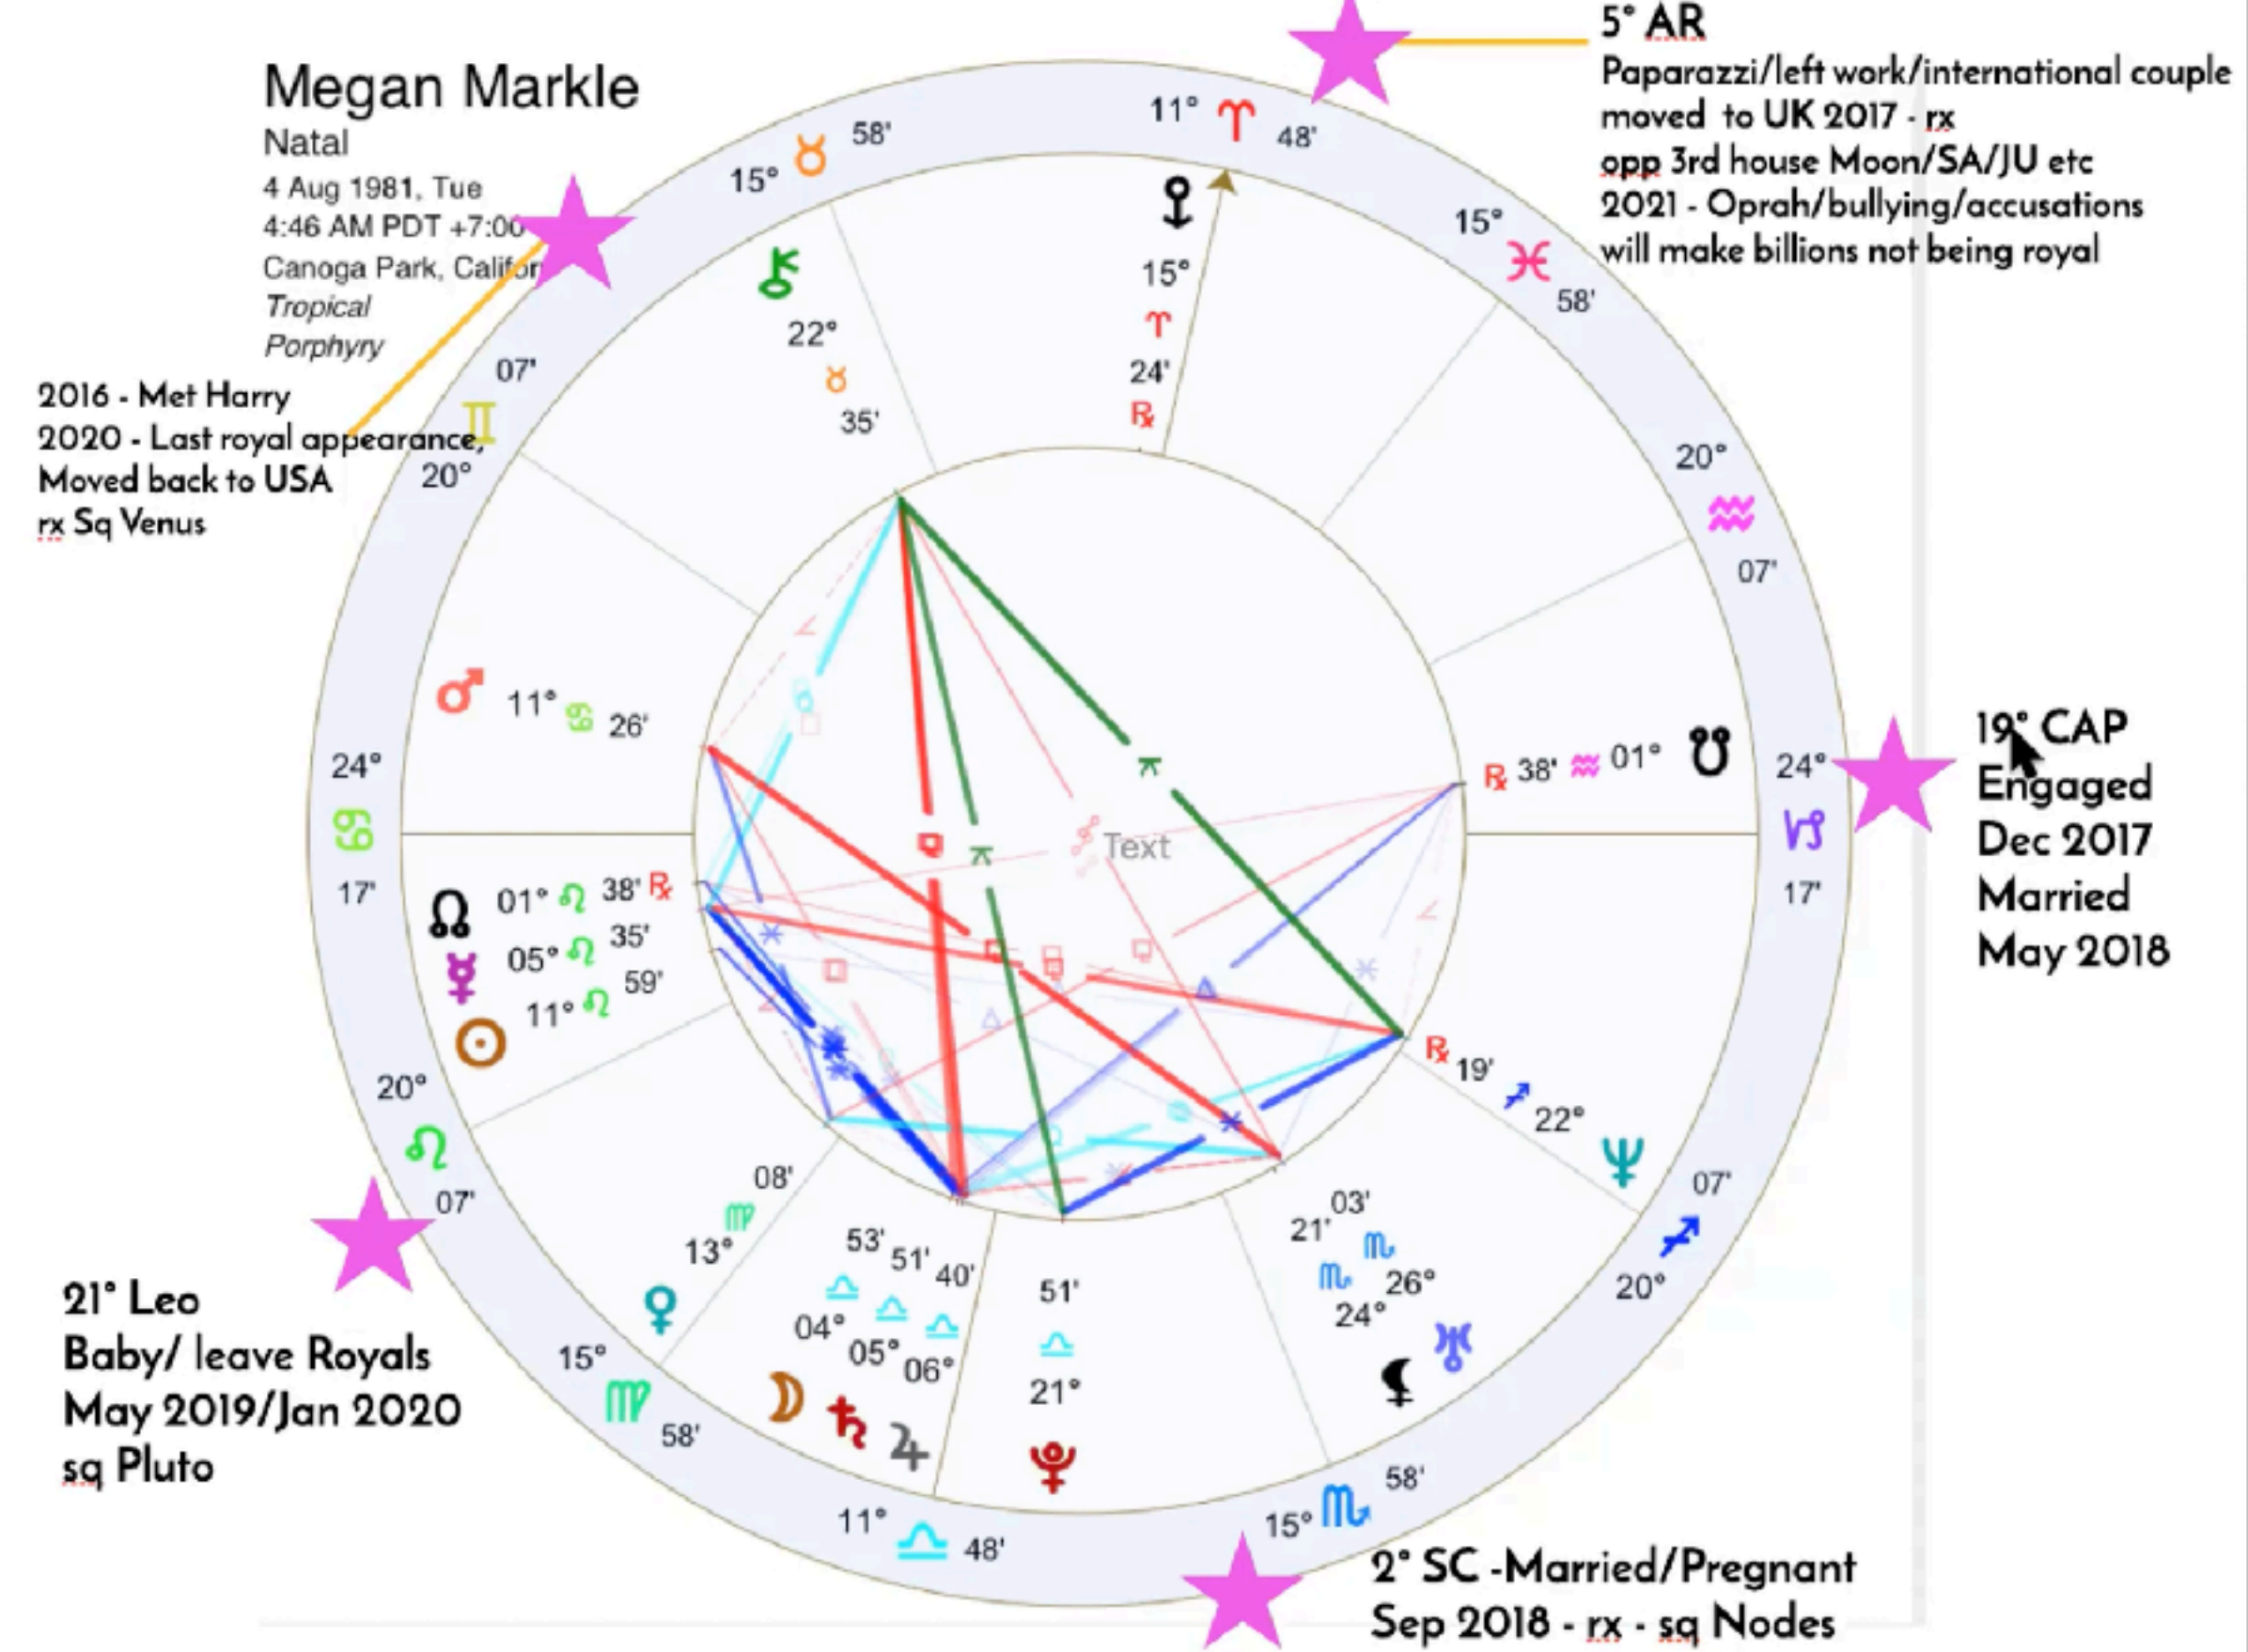

19° CAP
 Engaged Dec 2017
 Married May 2018
 trine Sun/Moon
 sq VE

Prince Harry

Natal
 15 Sep 1984, Sat
 4:20 PM BST -1:00
 london, united king
 Tropical
 Porphyry

Transits

Zero Aries
 Tropical
 Melbourne, Australia
 18 Jul 2016, Mon
 11:17 AM AEST -10:00
 Outer Ring
 Event