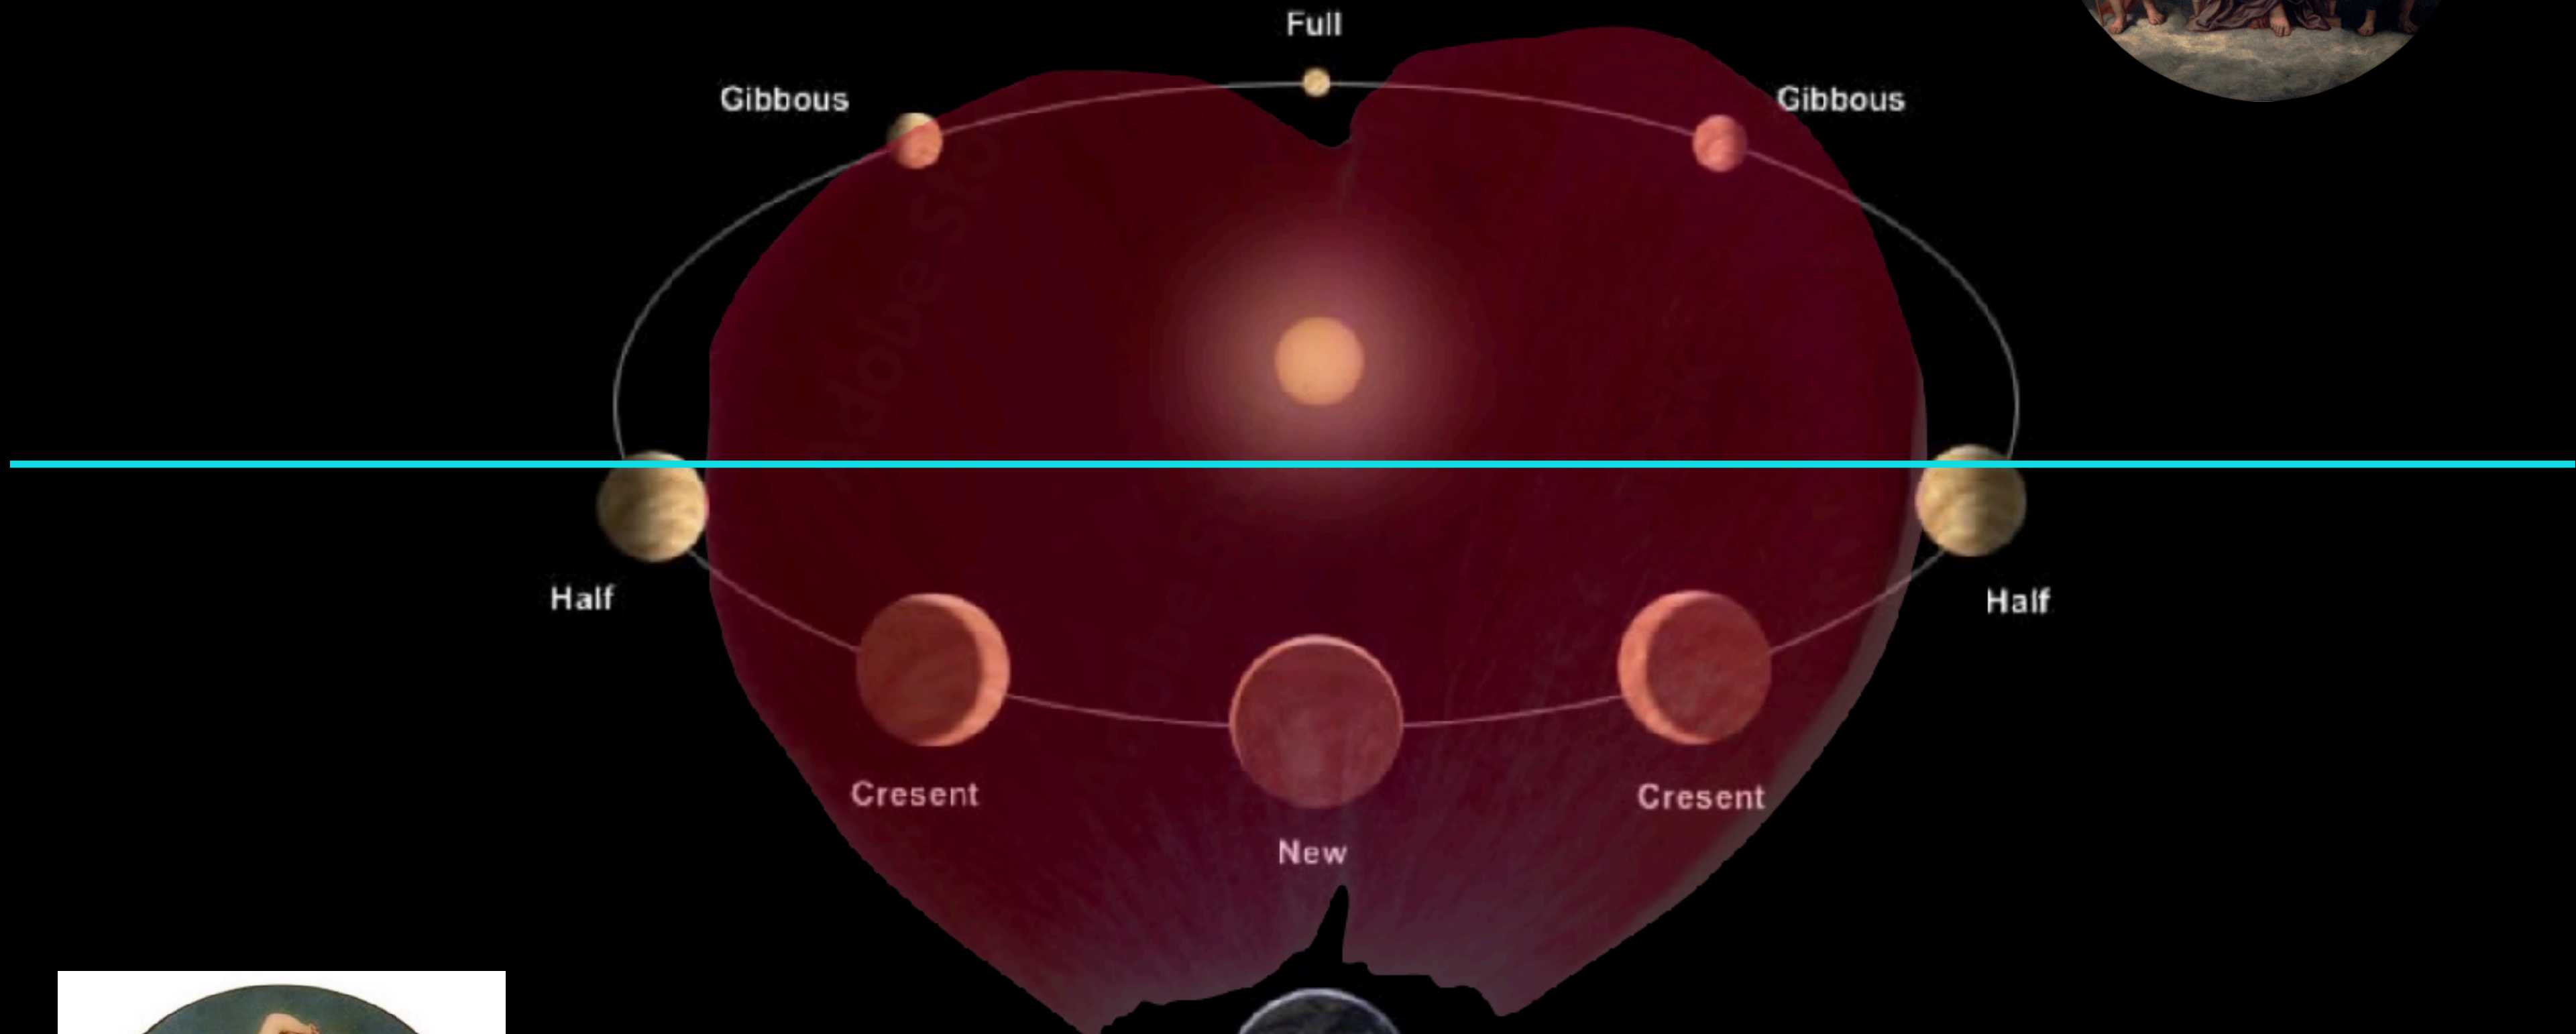

-Aphrodite Urania -
Heavenly Star Point
Outer conjunction, direct
evening star - Libra

The Descent of Queen Innana into the Underworld

What is our experience of this passage?

Sólveig Katrín

The Descent of Queen Innana into the Underworld