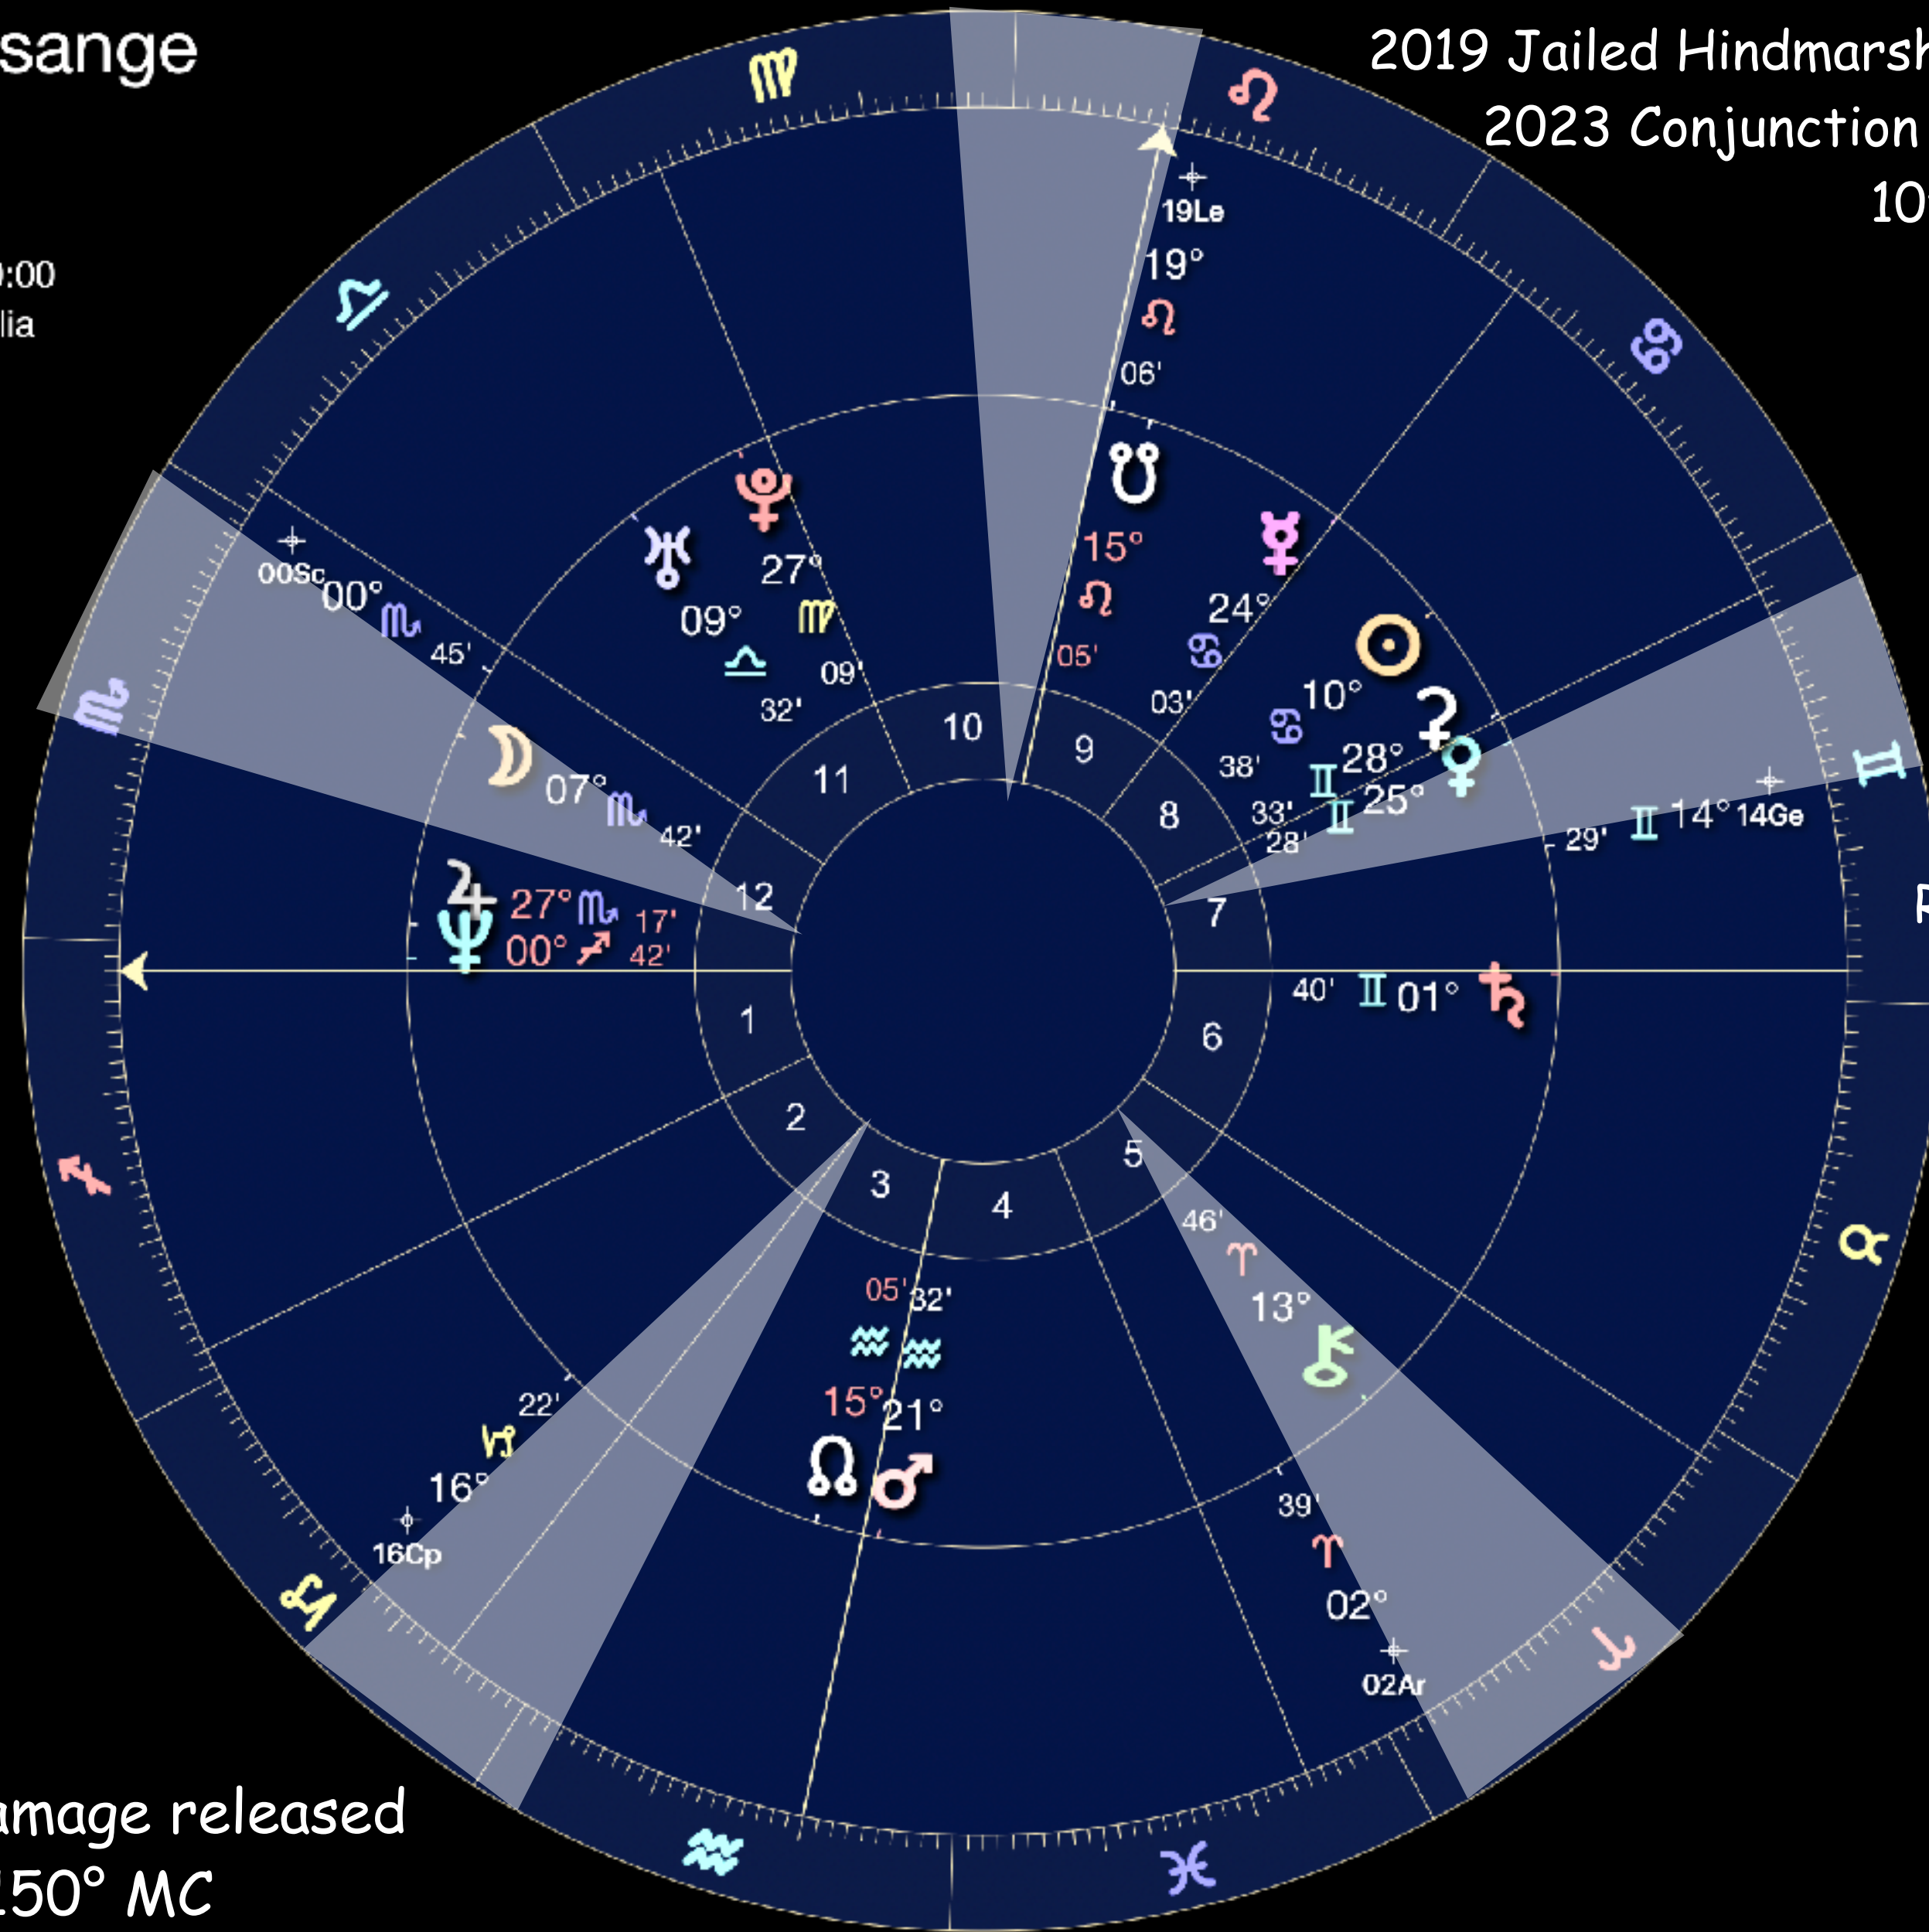

Julian Assange

Natal
Inner Ring
3 Jul 1971, Sat
3:00 PM AEST -10:00
Townsville, Australia
Geocentric
Tropical
Porphyry

2019 Jailed Hindmarsh prison opposite Mars - 21°
2023 Conjunction MC - PM for Freedom -
10th - 9th

2010 rape allegations
6° Scorpio - Moon

2012 - refuge Ecuadorian
embassy London -16° GE

2024- Returns home
Reunited with wife/kids - 14° GE
Trine/sextile nodal axis
Jupiter Returns here too

2010 collateral damage released
21° CAP - 150° MC

Progressed SR 2024