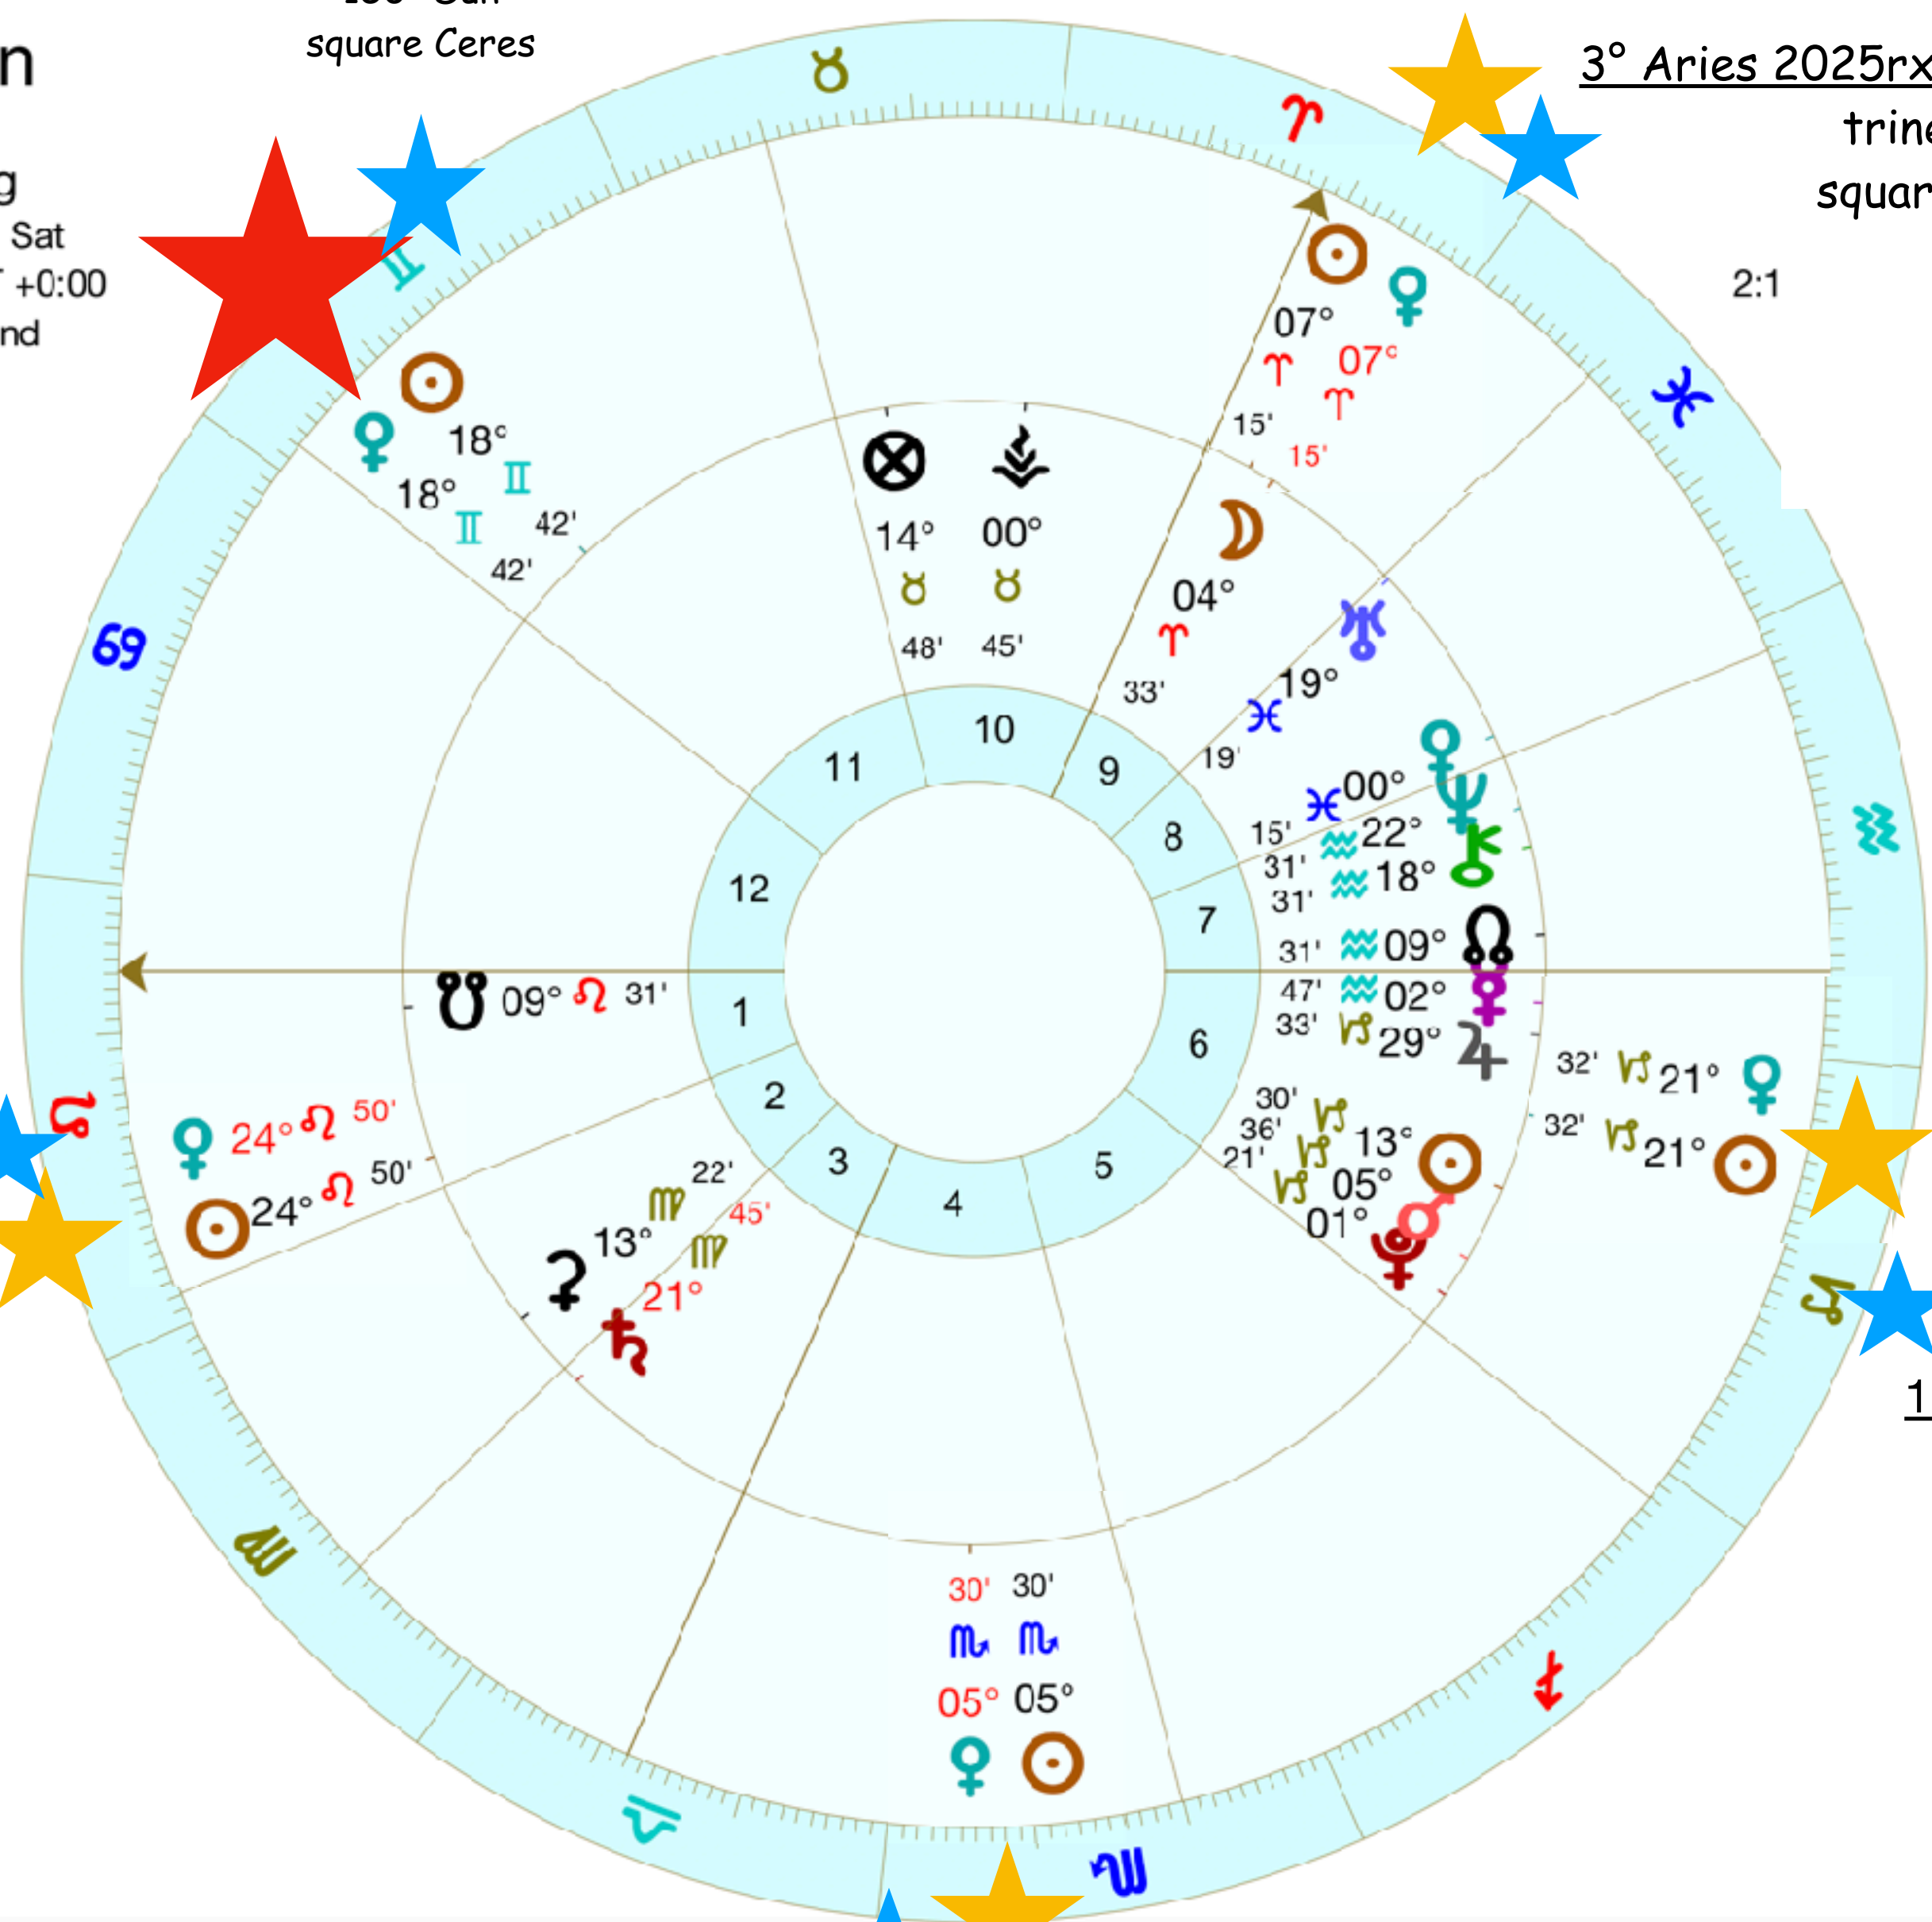

14° Gemini 2024 dx, 2020rx, 2016.dx, 2012rx, 2008dx

Bitcoin

Natal
Inner Ring
3 Jan 2009, Sat
6:15 PM UT +0:00
dublin, Ireland
Geocentric
Tropical
Porphyry

150° Sun
square Ceres

3° Aries 2025rx, 2021 dx, 2017rx
trine ASC
square Mars

19° LEO Point 2027 dx
2023 rx, 2019dx
op Chiron

16° CAP Point dx 2026,
2022rx, 2018dx
closer to Sun

3° SCO/Libra Point - 2026rx, 2022dx, 2018rx
trine Venus