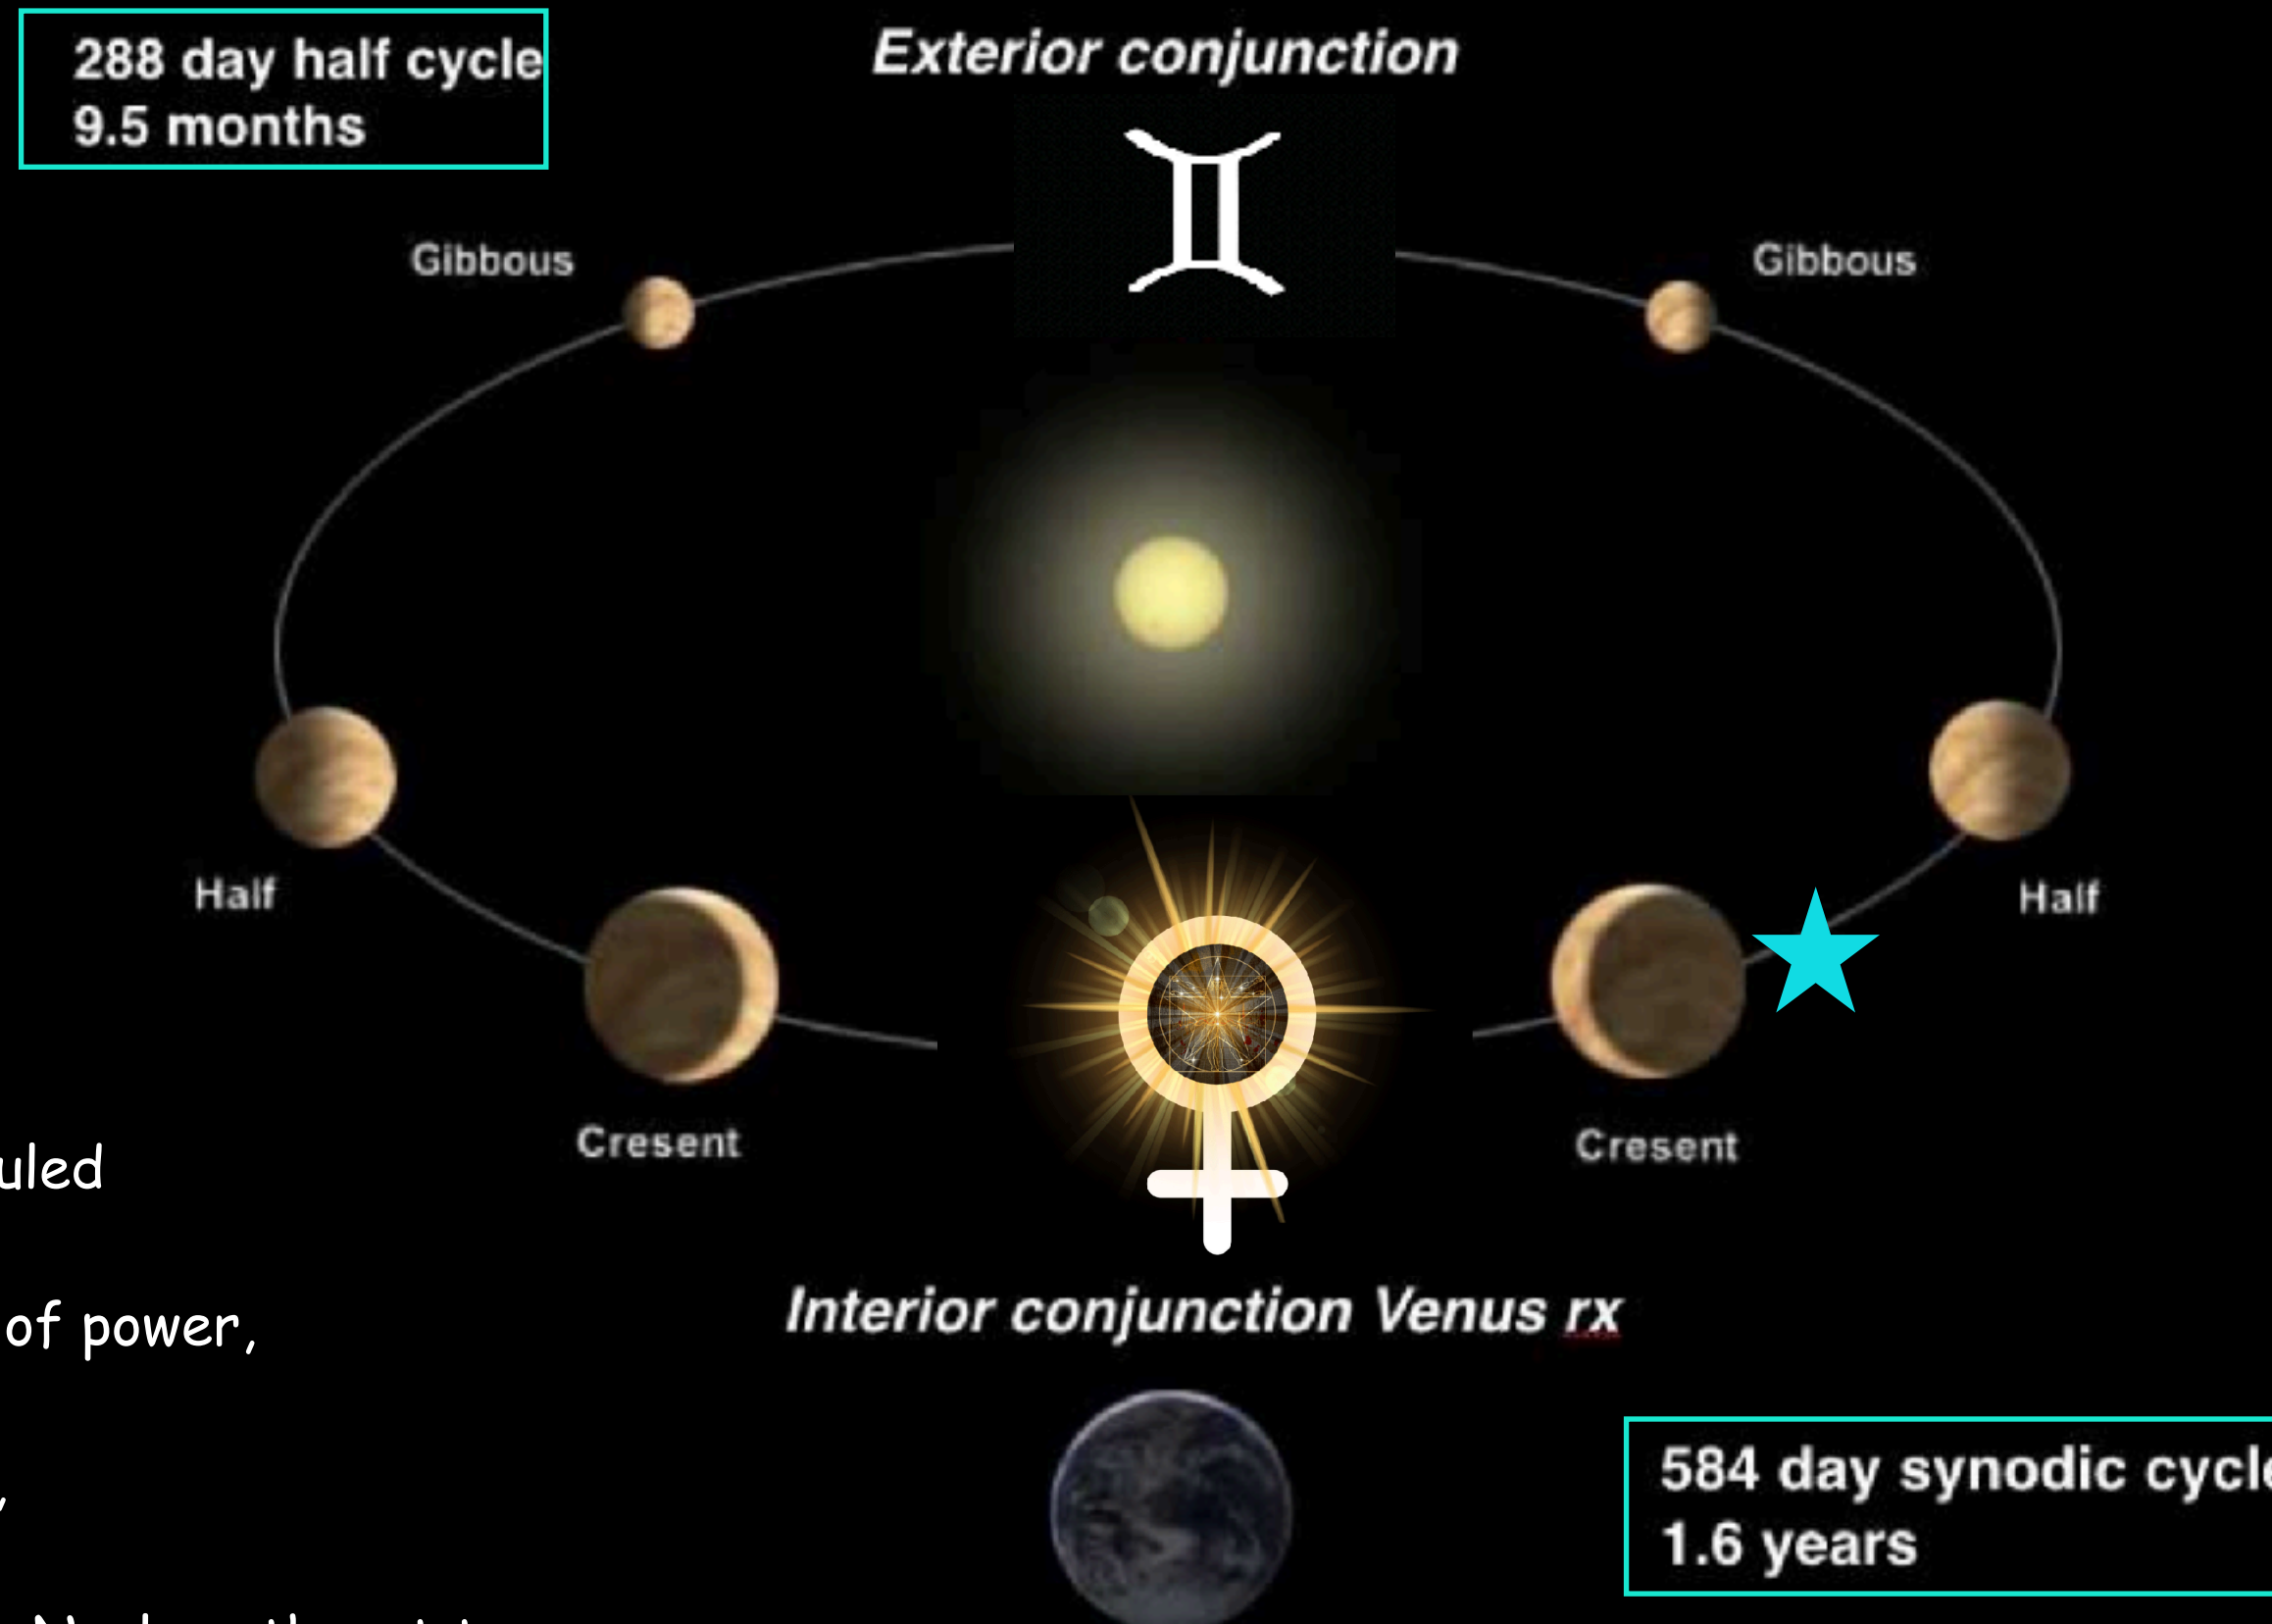

Gemini Evening Star

Awareness, communication, learning,
Information, distribution of,
environment, air quality, pollution,
data gathering, truth outed, social media
Polarity, questions, dark and light, speaking up,
speaking out, connecting the dots
separateness, duality

Whistleblowers,
McBride, Weng, Assange - Aus

Polarity, Division, Two sides
Brothers/Neighbours at War
Palestine, Israel
Russia/Ukraine
China/Taiwan

USA election frenzy

Demands for transparency
explanations

2004, 20028. 2012, 2016, 2020

Current Synodic Cycle

Leo rx
Gemini dx
Aries rx

Gemini June 2024

Leo Morning Star

Pride, ego, creativity, self expression, Sun ruled
love, happiness, purpose.

Leaders, people in positions of power, abuse of power,
fall from grace/popularity ,

New Film sex trafficking Sound of Freedom,

The Wagner Coup/ Prigozhin mystery

French riots/Police killing Algerian teenager, Nuclear threat to
end war

Barbenheimer craze (at rx) Oppenheimer, Barbie

King Charles/ Cancer, Queen Margrette Denmark abdicates

Epstein/Prince Andrew 2019, 2015, 2011, 2007, 2003

Leo August 2023

Aries March 2025