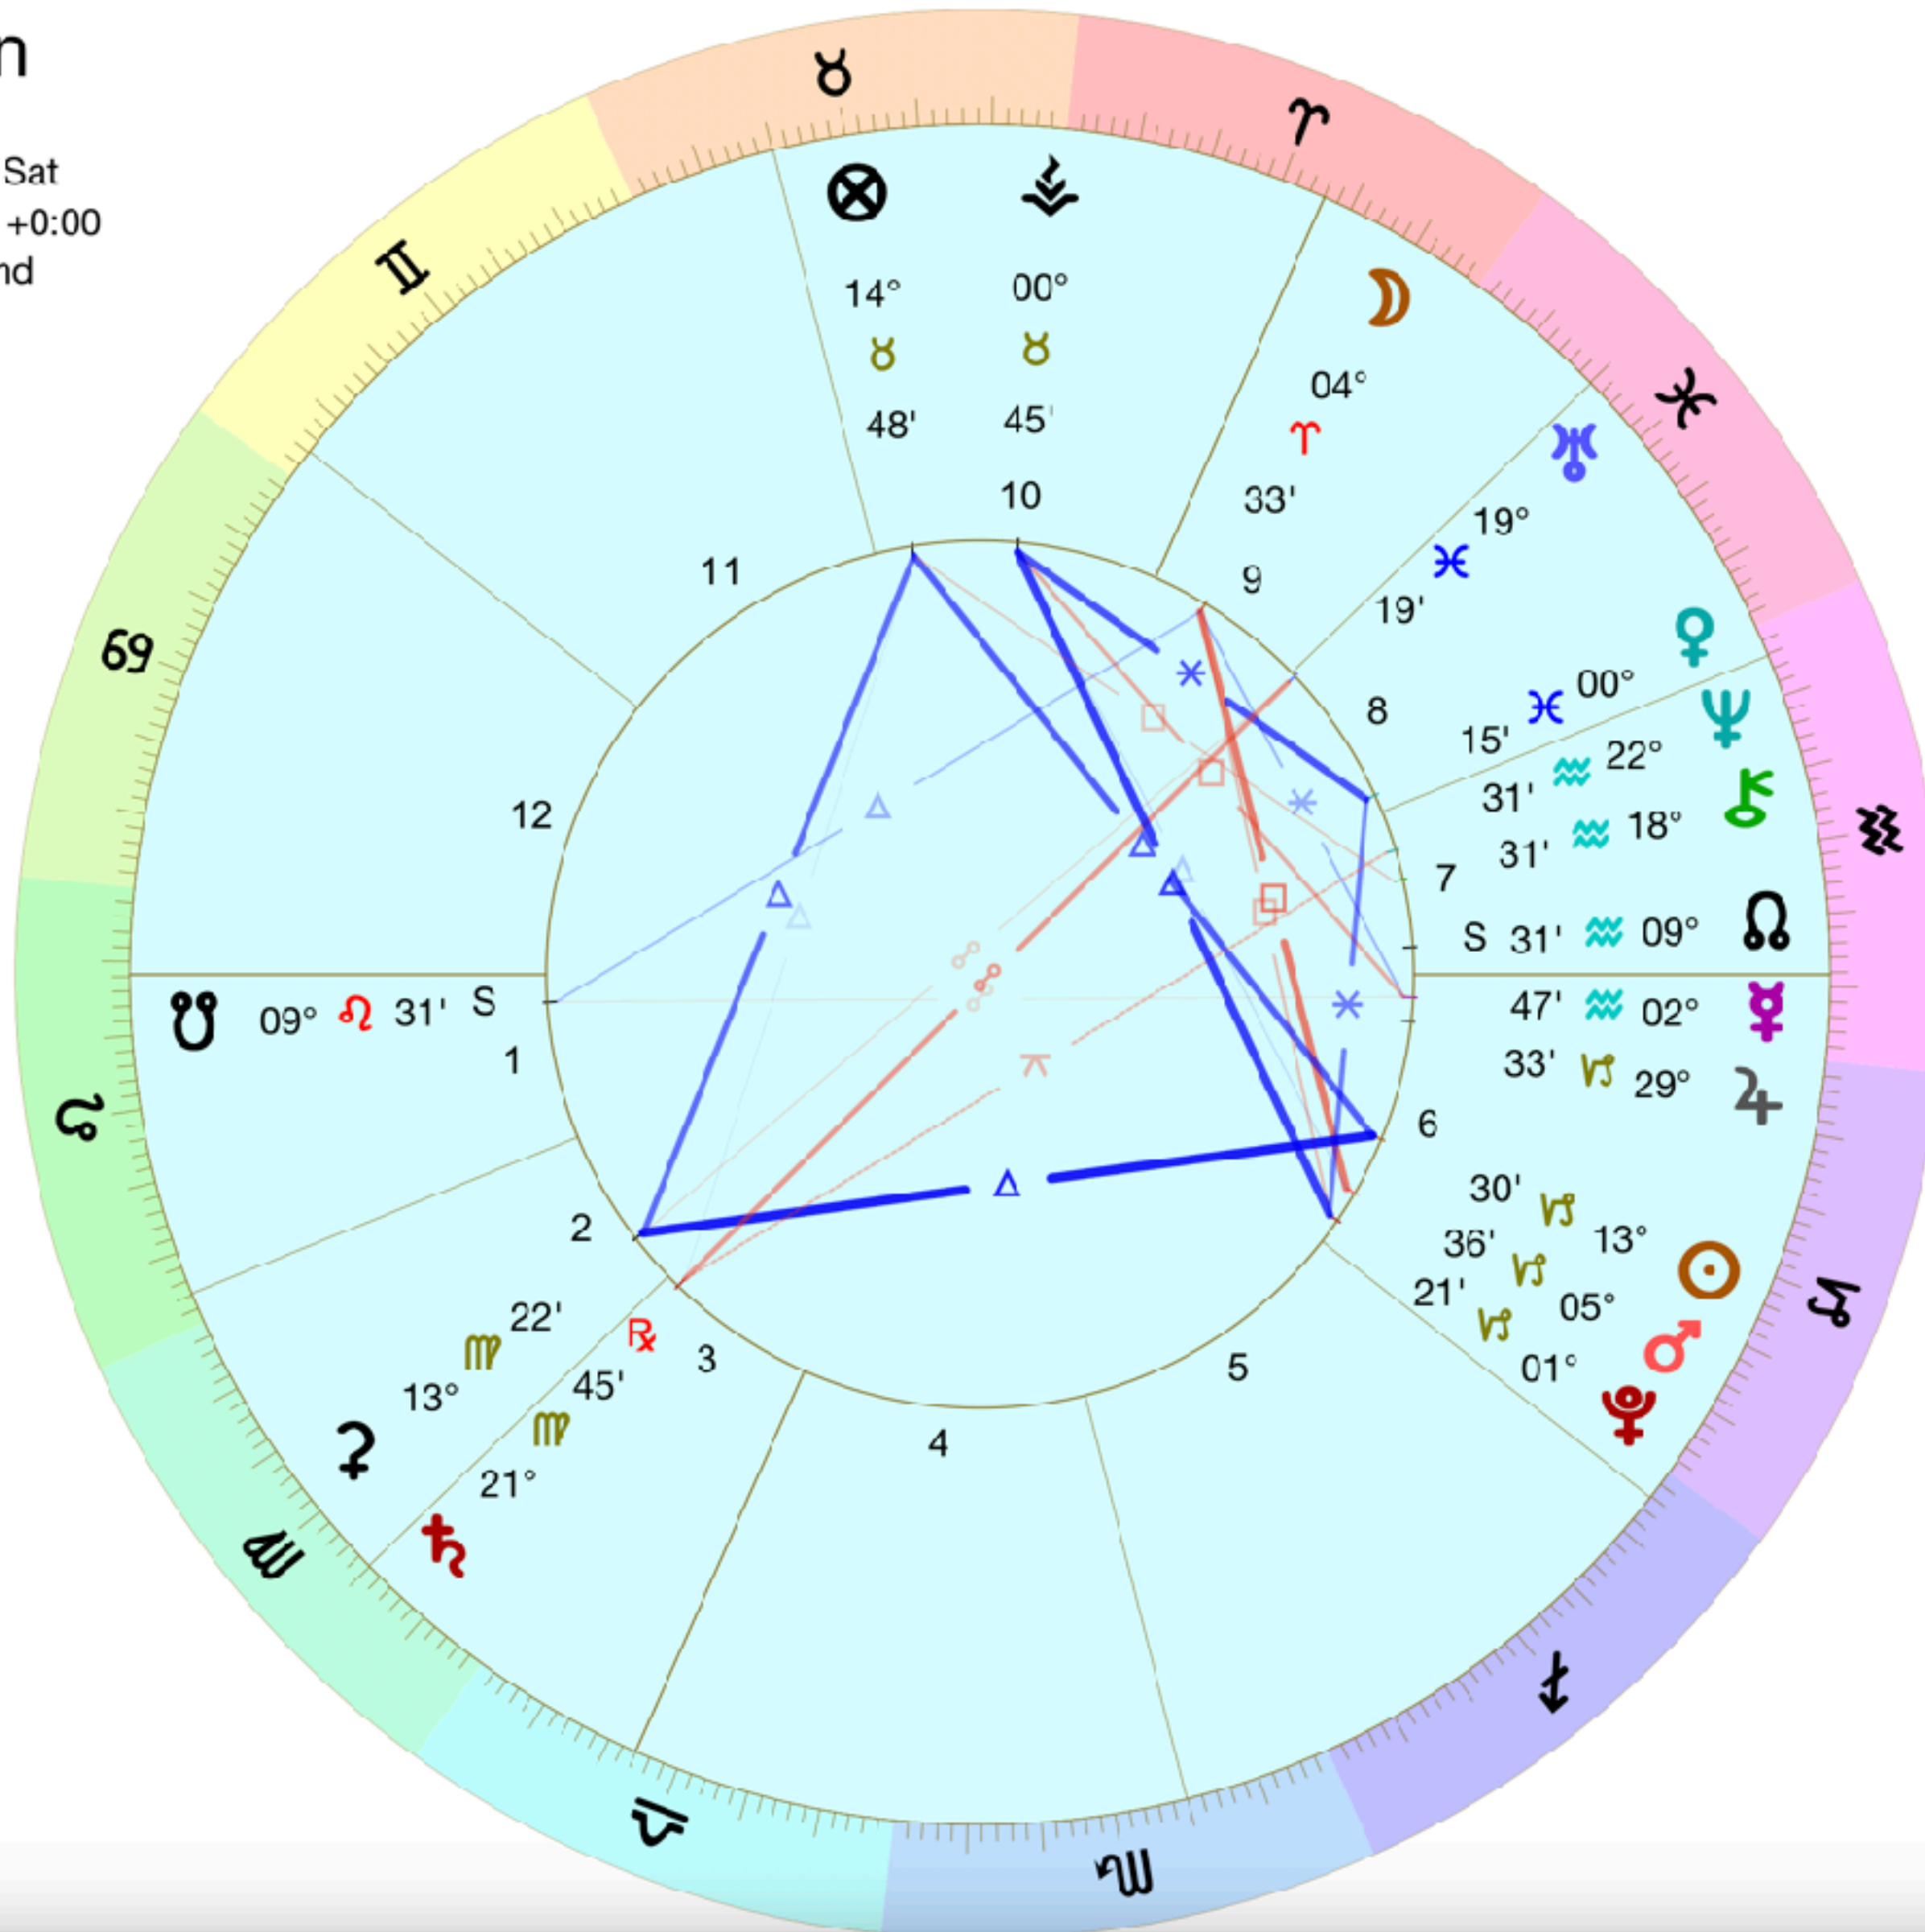

Bitcoin

Natal
3 Jan 2009, Sat
6:15 PM UT +0:00
dublin, Ireland
Geocentric
Tropical
Porphyry

Venus
8th House Pisces
Sextile Vesta/Plutp

Venus 37° from Sun
Nearing max elongation
90 days from next star point
188 days from last star point

Mercury stationing rx

Mars/Pluto