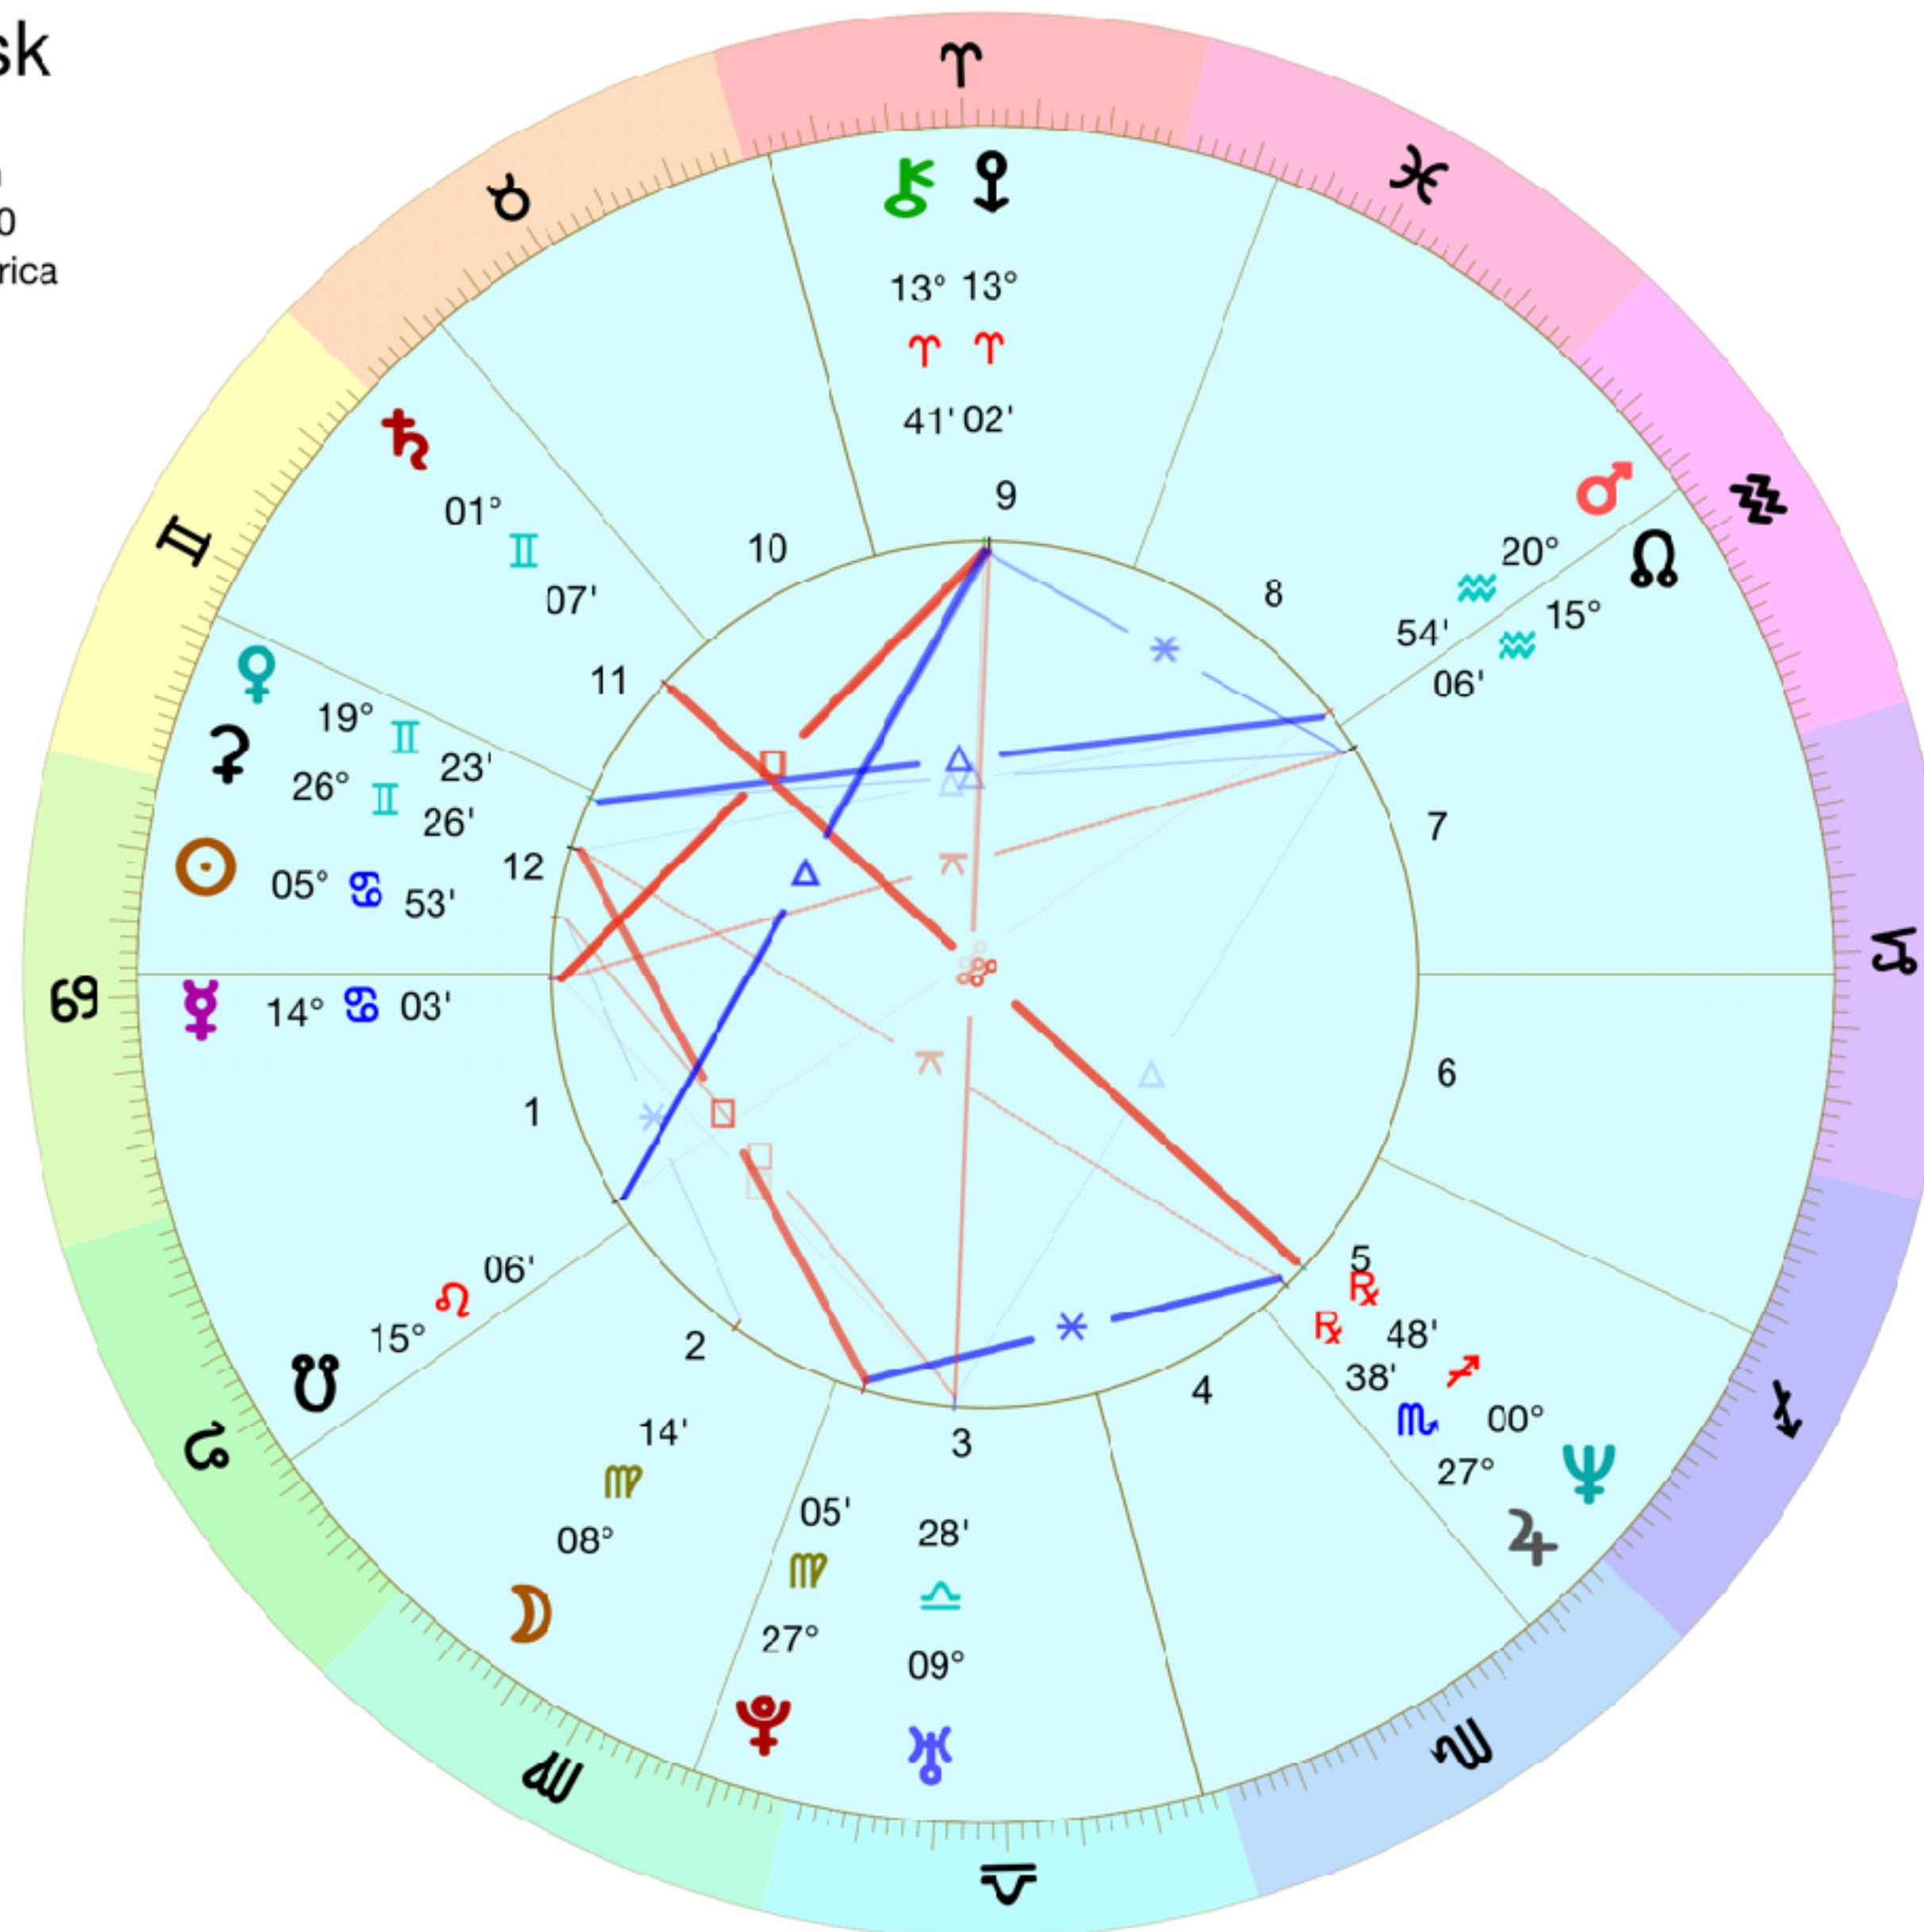

Elon Musk

Natal

28 Jun 1971, Mon

7:30 AM EET -2:00

Pretoria, South Africa

Geocentric

Tropical

Porphyry

Progressed
Exact 2032

Born just before Julian Assange in SH

Natal Venus
Venus at 19° Gemini
12th house
Ruler Mercury ASC
Trine Mars
Morning star
VSP 7 mths prior
Fast moving 15° from Sun