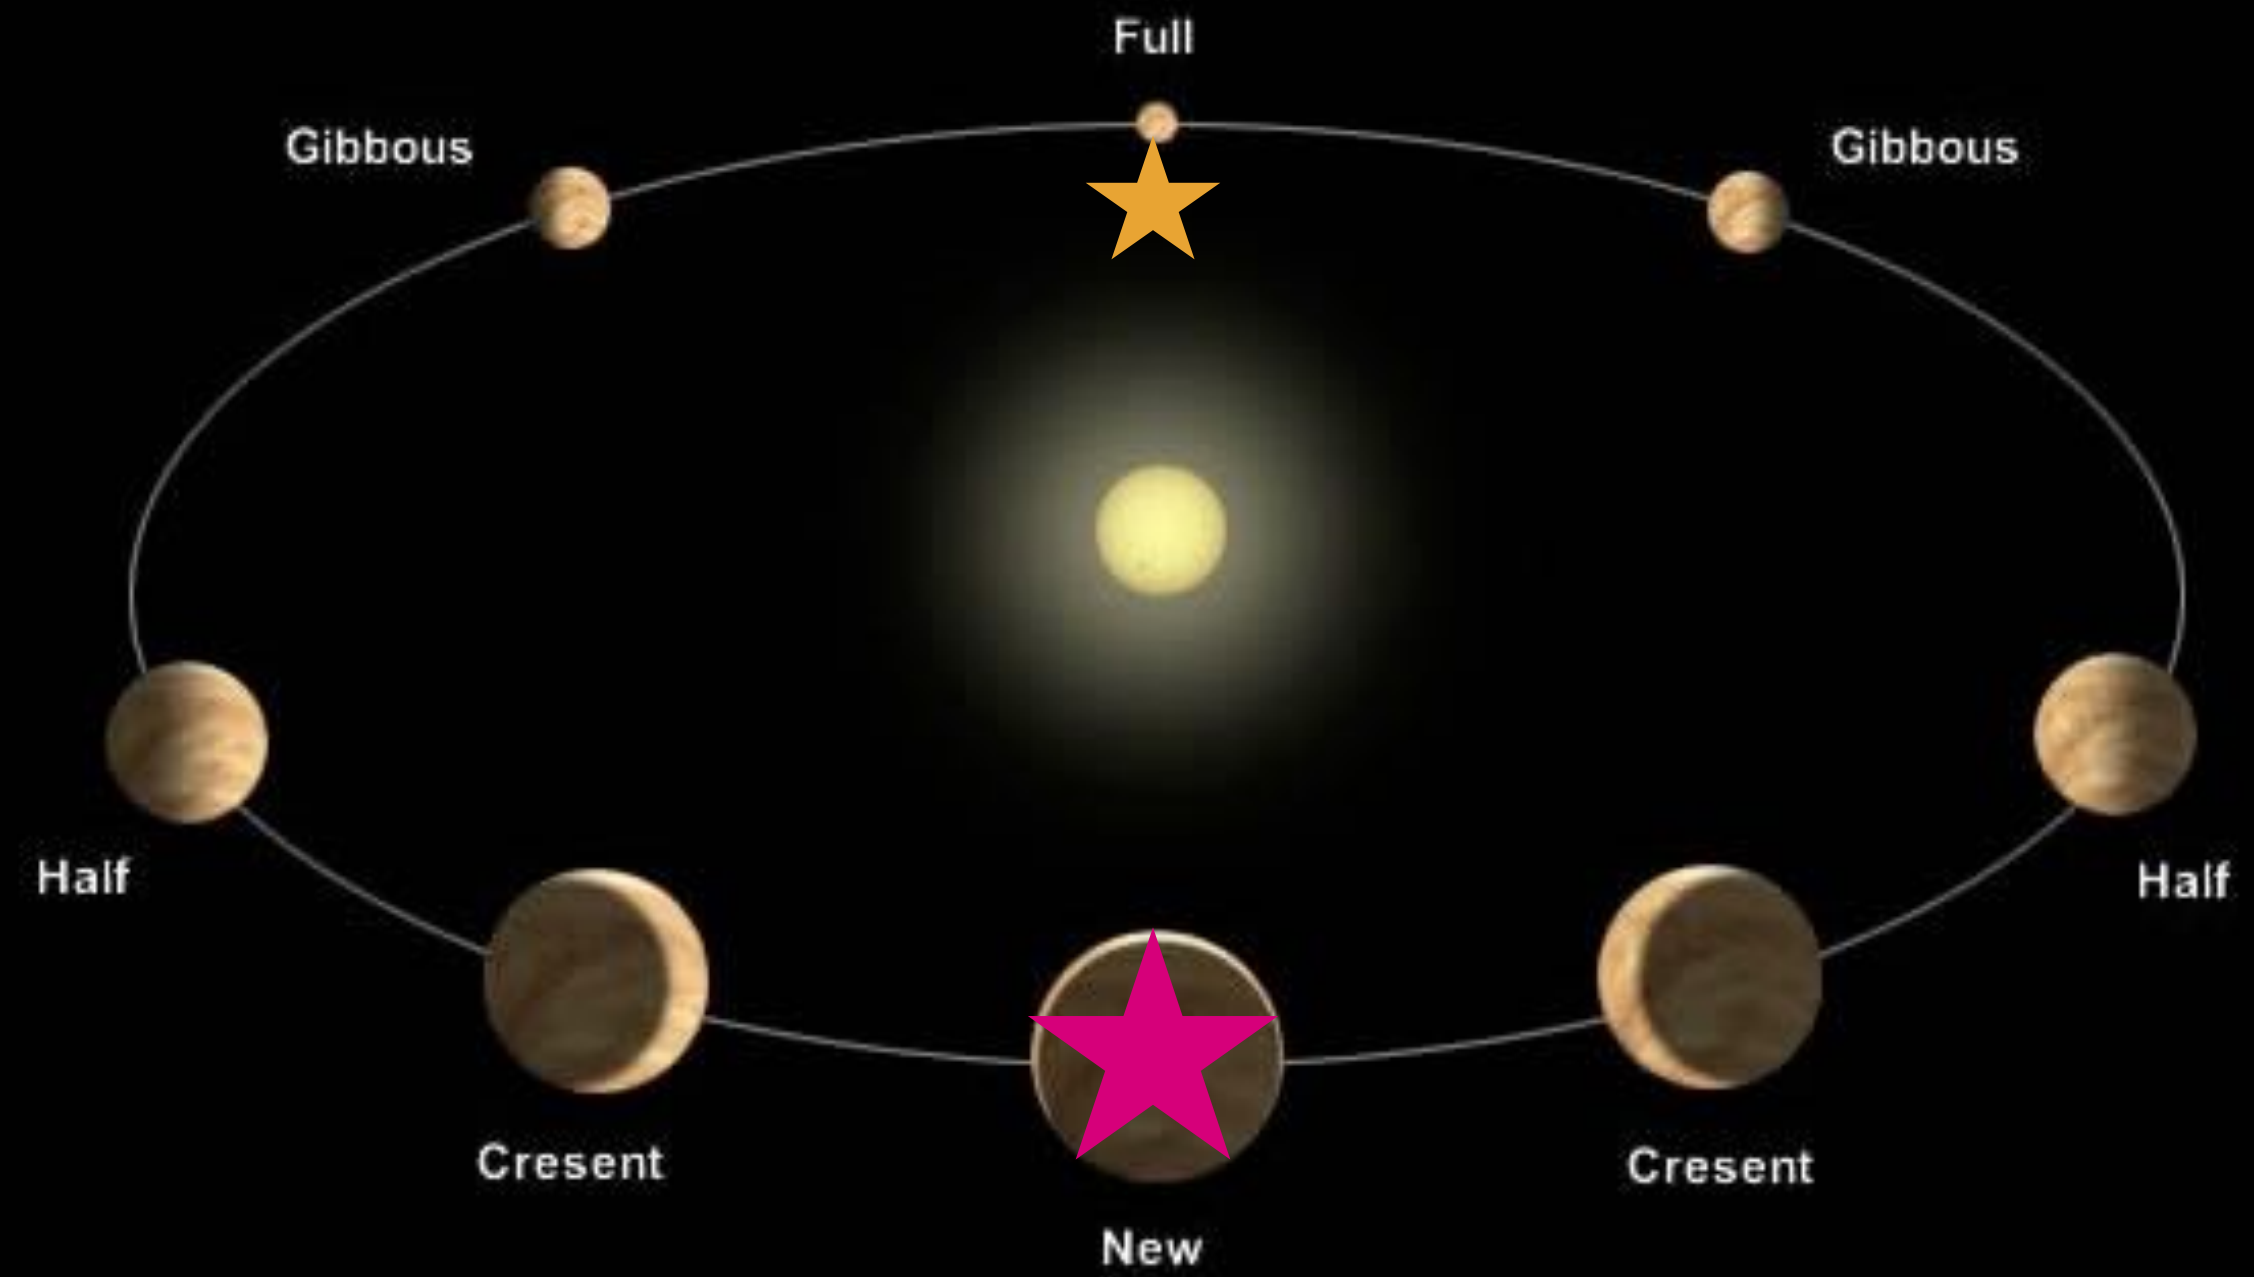

Blue Lines - Morning Star
Orange lines evening star

Only 5 Star Points

Each Point has 2 sides:

Inner/Inferior/Interior/
retrograde
Venus Sun Point

Outer/ Superior/ Exterior/
Direct
Venus Sun Point

Gemini Point 2024 - F3

Gemini Point - 2028 - N3

blue lines - morning Star
orange lines - evening star

288 day half cycle
9.5 months

Exterior conjunction

Interior conjunction

584 day synodic cycle
1.6 years
19mths

Only ever 5 Star
Points in action

Leo August 2023
Aries March 2025

Venus Star Cycle - 2 stars, 2 sided

Venus Star timing

- 9.5 months - All Star Points
 - creative, incubating, the mission, from one star point to the next, morning to evening star
- 19 month - Full Synodic cycle -(Venus Phases)
 - start, peak and return, The Heroine's Journey
- 4 years - Star Point Return to opposite phase
 - opposite phase, other perspective, moon like, repetition, fractal like, memory, pattern, feedback, midpoint of larger cycle
- 8 year - Star Point Return and Position/Phase
 - Venus return, same place, same phase, completion, full cycle/circle, major evolutionary step/growth step