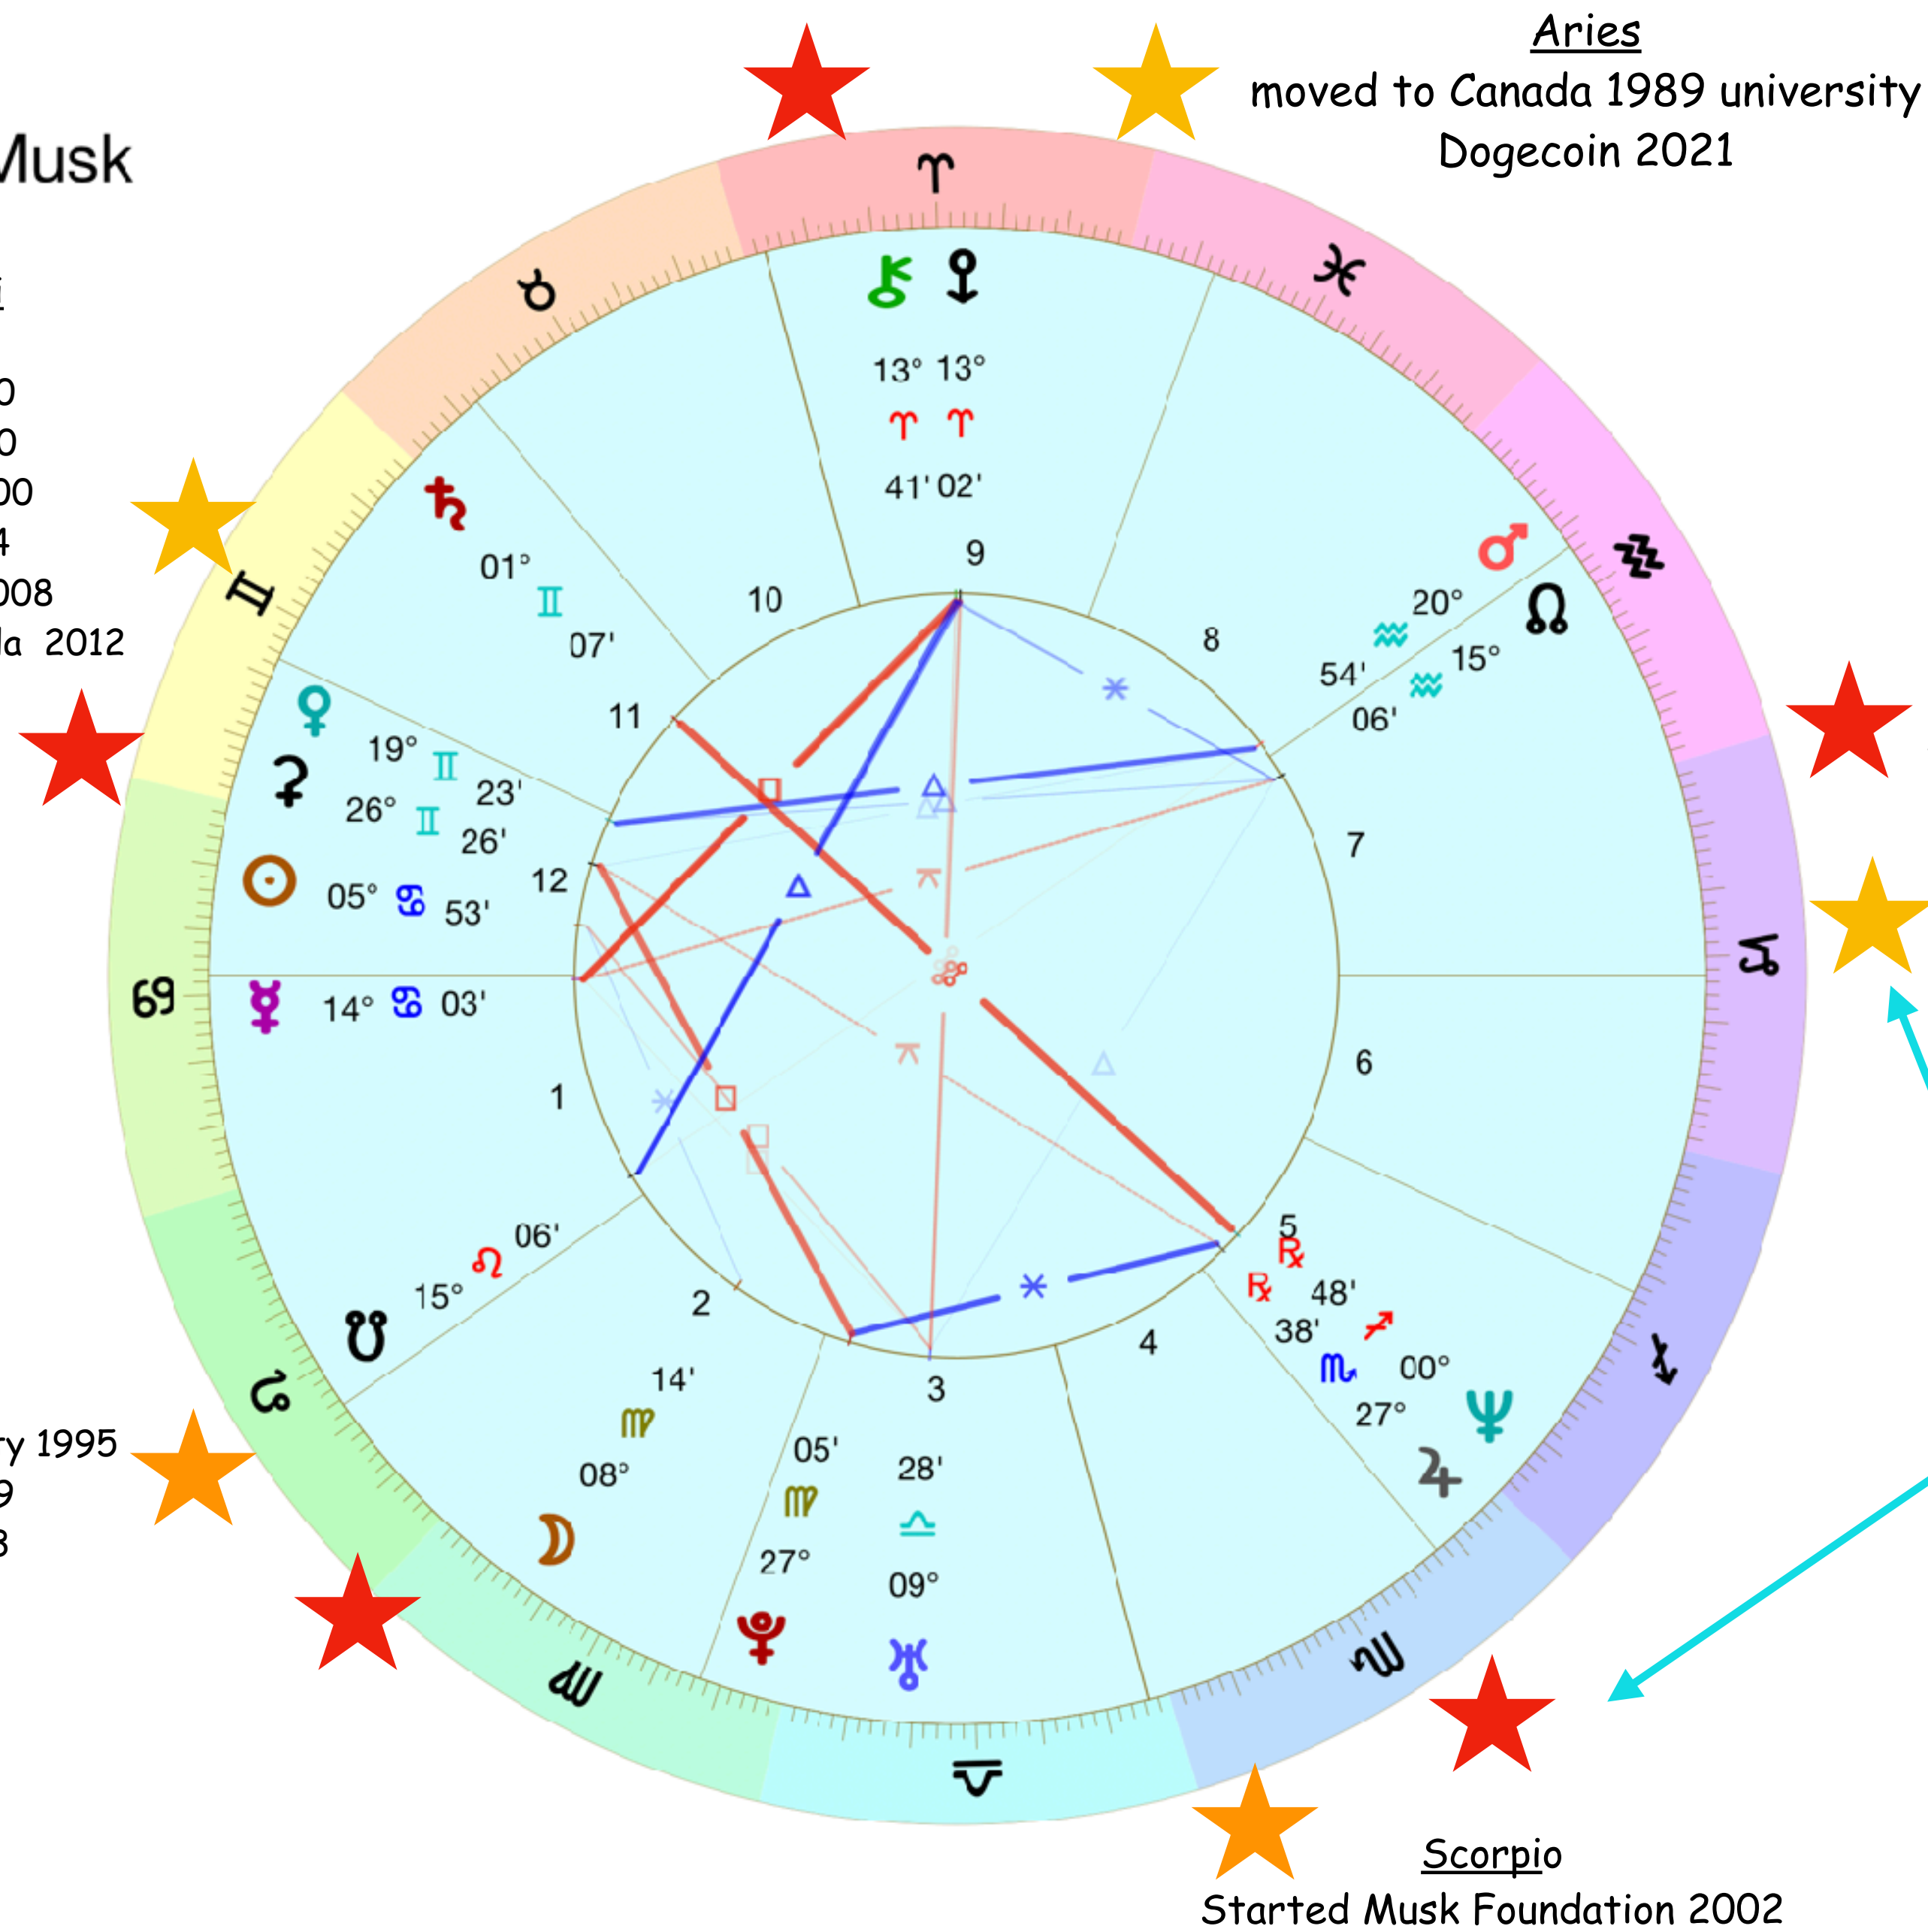

Elon Musk

14° Gemini
Trine NN
X.com 2000
Paypal 2000
Married 2000
Tesla 2004
Separated 2008
First Model Tesla 2012

18° LEO
Queens University 1995
Paypal 1999
Tesla 2003

Aries
moved to Canada 1989 university
Dogecoin 2021

Capricorn
Sold eBay 2002
Launched Space X 2002
Purchased Twitter 2022

LOST Billions
Nov 2021- DEC 2022
VSP 2021-7th House
18° CAP -
150° Venus
150° SAT

Scorpio
Started Musk Foundation 2002