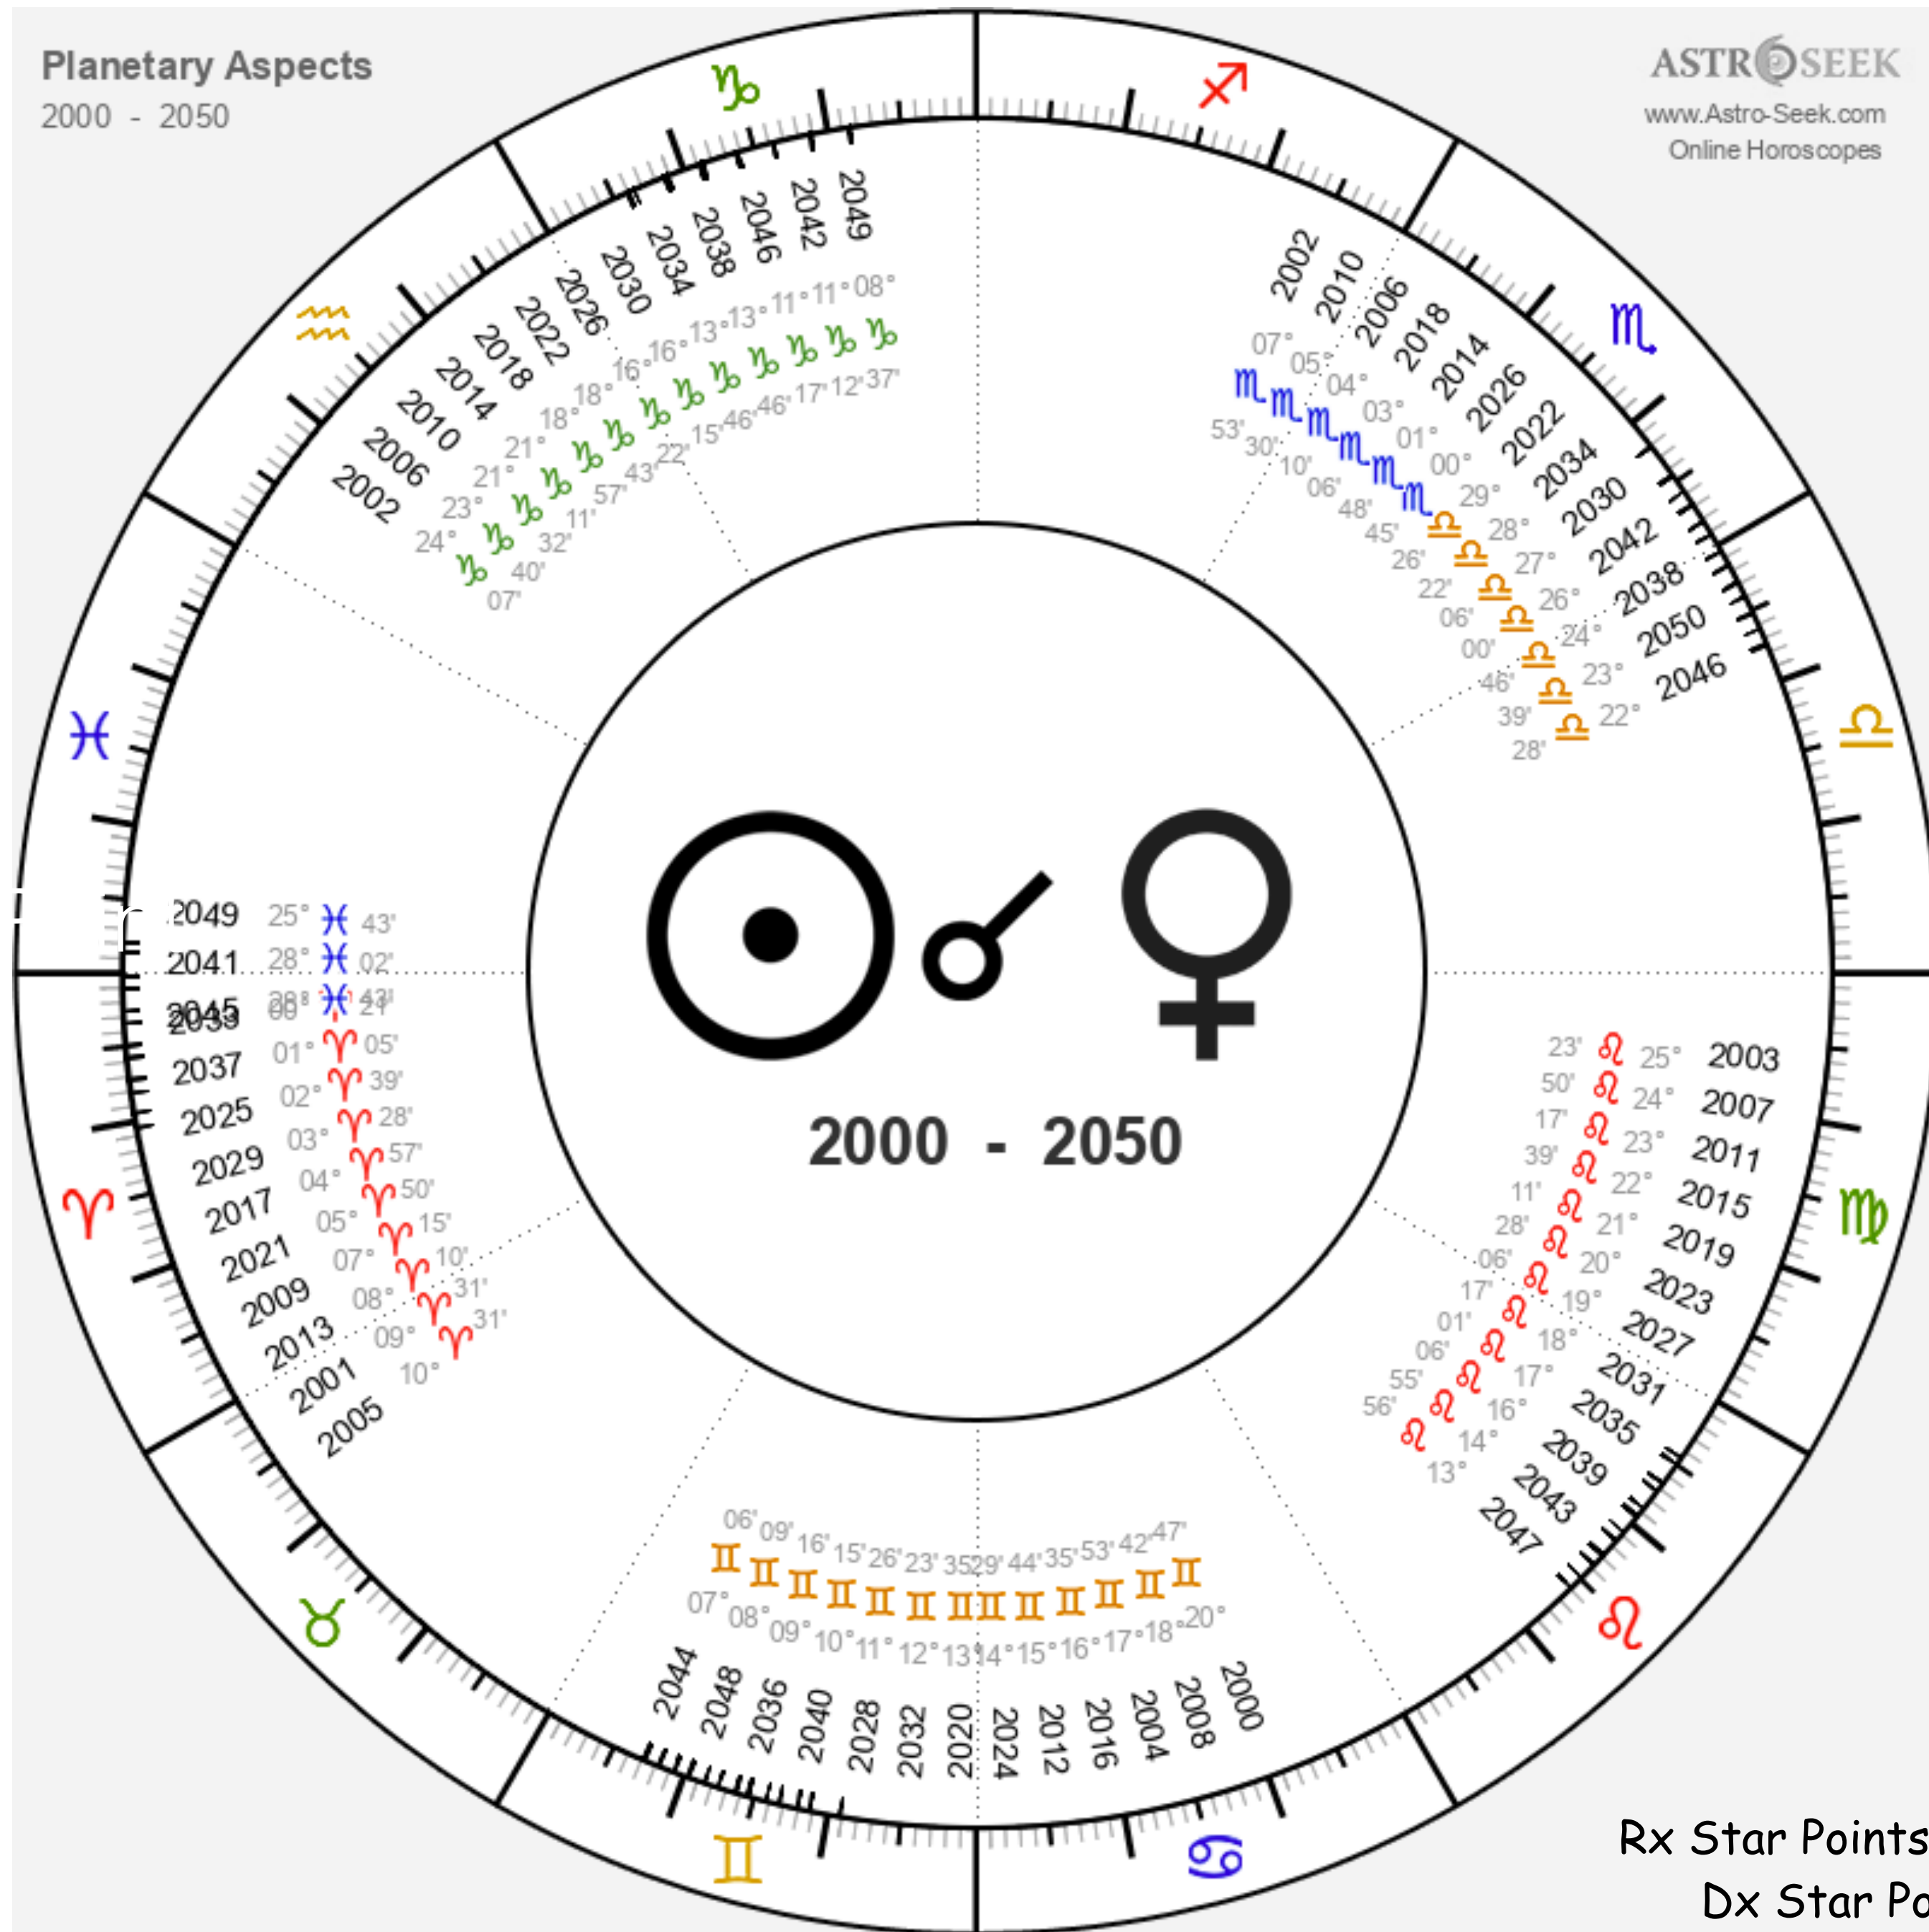

Since her maximum elongation as a morning star back in October 2023, Venus has been moving faster than the Sun and will until her max evening elongation, Jan 12, 2025.

Venus moves faster than the Sun for 15 months in every 19month cycle.

[#venus](#) [#venuscycle](#) [#venusphase](#) [#venusmaxelongation](#)
[#venuseveningstar](#)

Edited · 1 w

Planetary Aspects

2000 - 2050

ASTROSEEK

www.Astro-Seek.com

Online Horoscopes

Rx Star Points move backwards
Dx Star Points oscillate

Current Venus Star

Event

9 Jan 2022, Sun

12:47:33 am UT +0:00

Greenwich

Geocentric

Tropical

Zero Aries

Current Venus Star

Quintiles 72°
Bi-quintile
 150° quincunx
 135° square (8th harmonic)

2 Star points ruled by Mars
(move to Venus 2030-2036)
1 Mars exaltation

Venus Star Points

- Like eclipses- Venus Star Points, gather themes, patterns, to connect 9.5 month cycles
- As one phases out the next point phases in, overlapping themes, every 9.5months
- Where has one just happened? Where is next one?
- What houses does the Star Points connect?
What aspects does the Star Point make in your chart?
- How do they connect the story theme for 9 month periods?