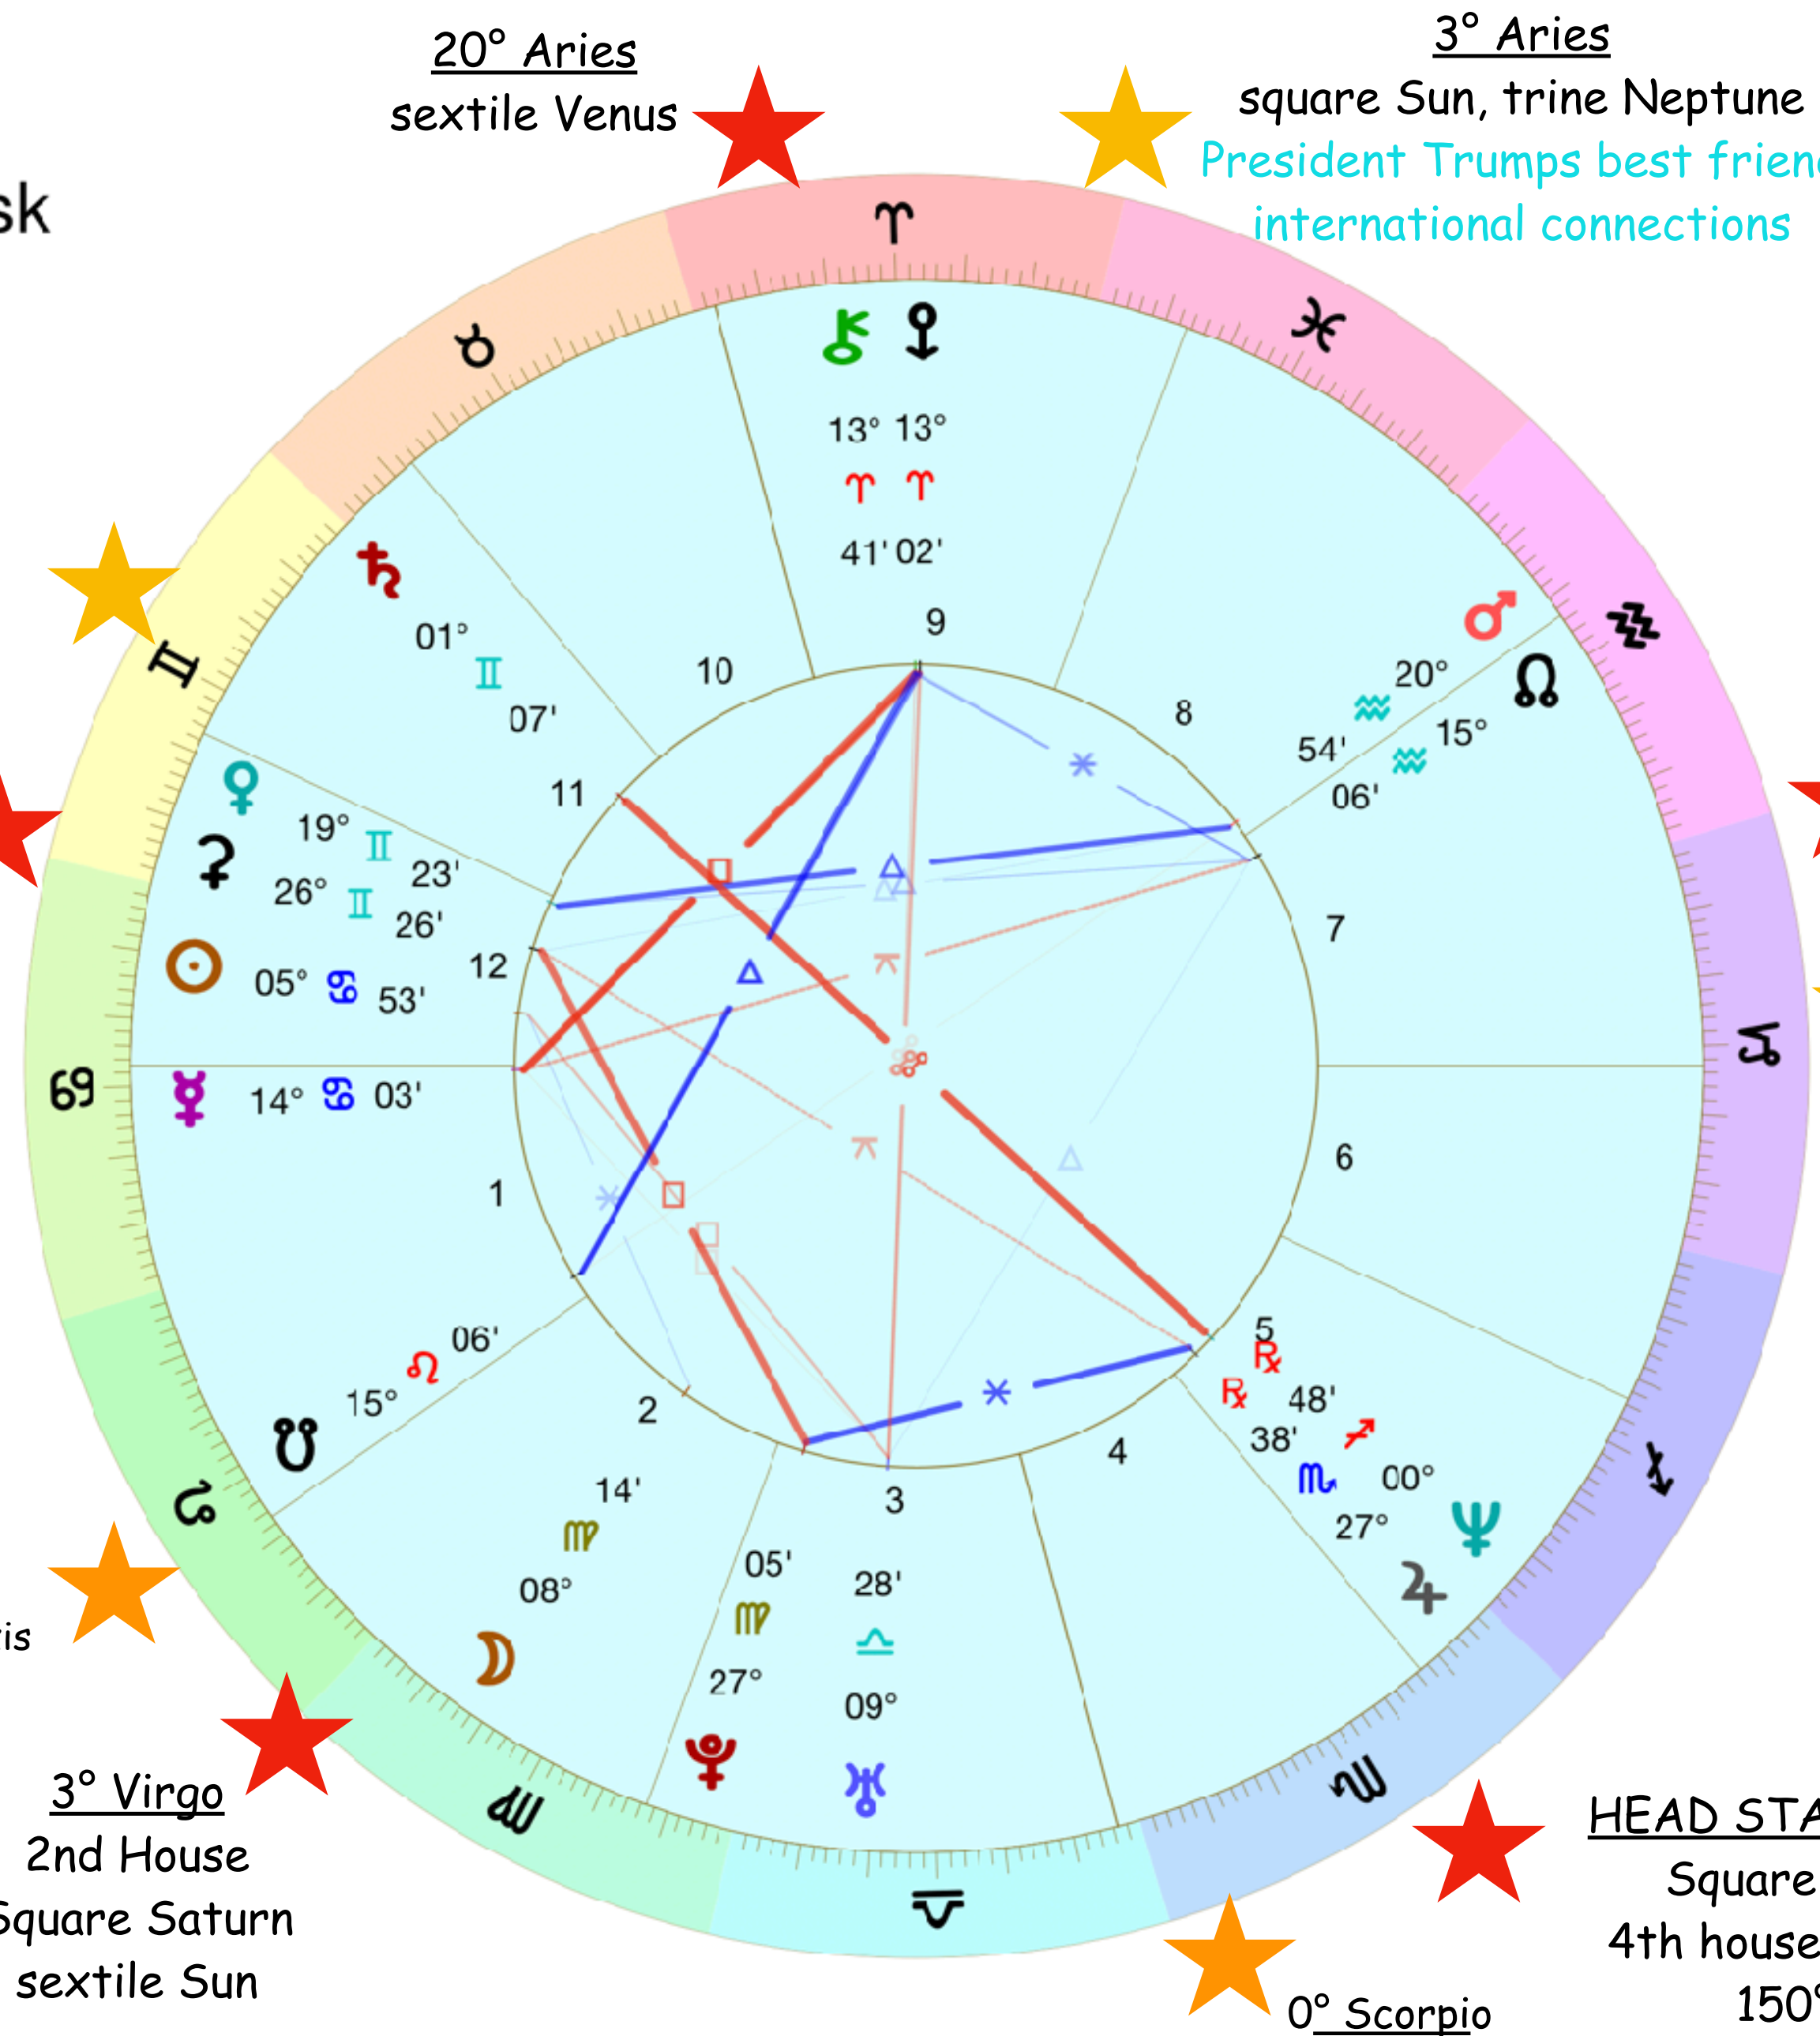

What aspects do Star Points make?

Elon Musk

14° Gemini
Trine NN

26° Gemini
12th House
conj Ceres
square Pluto

19° LEO
Op Mars
conj Nodal axis

3° Virgo
2nd House
Square Saturn
sextile Sun

Last Scorpio star point USA VSP
New Star point shift 2030

20° Aries
sextile Venus

3° Aries
square Sun, trine Neptune
President Trumps best friend
international connections

3° Aquarius
Trine Saturn 11th

16° Capricorn
DSC, Trine Saturn 11th
Held accountable for something
Fallout with allies? Enemies
President? Wives?, criticism

HEAD STAR 17° Scorpio
Square nodal axis
4th house square Mars
150° Venus

0° Scorpio
IC/ Trine Sun
150° Saturn