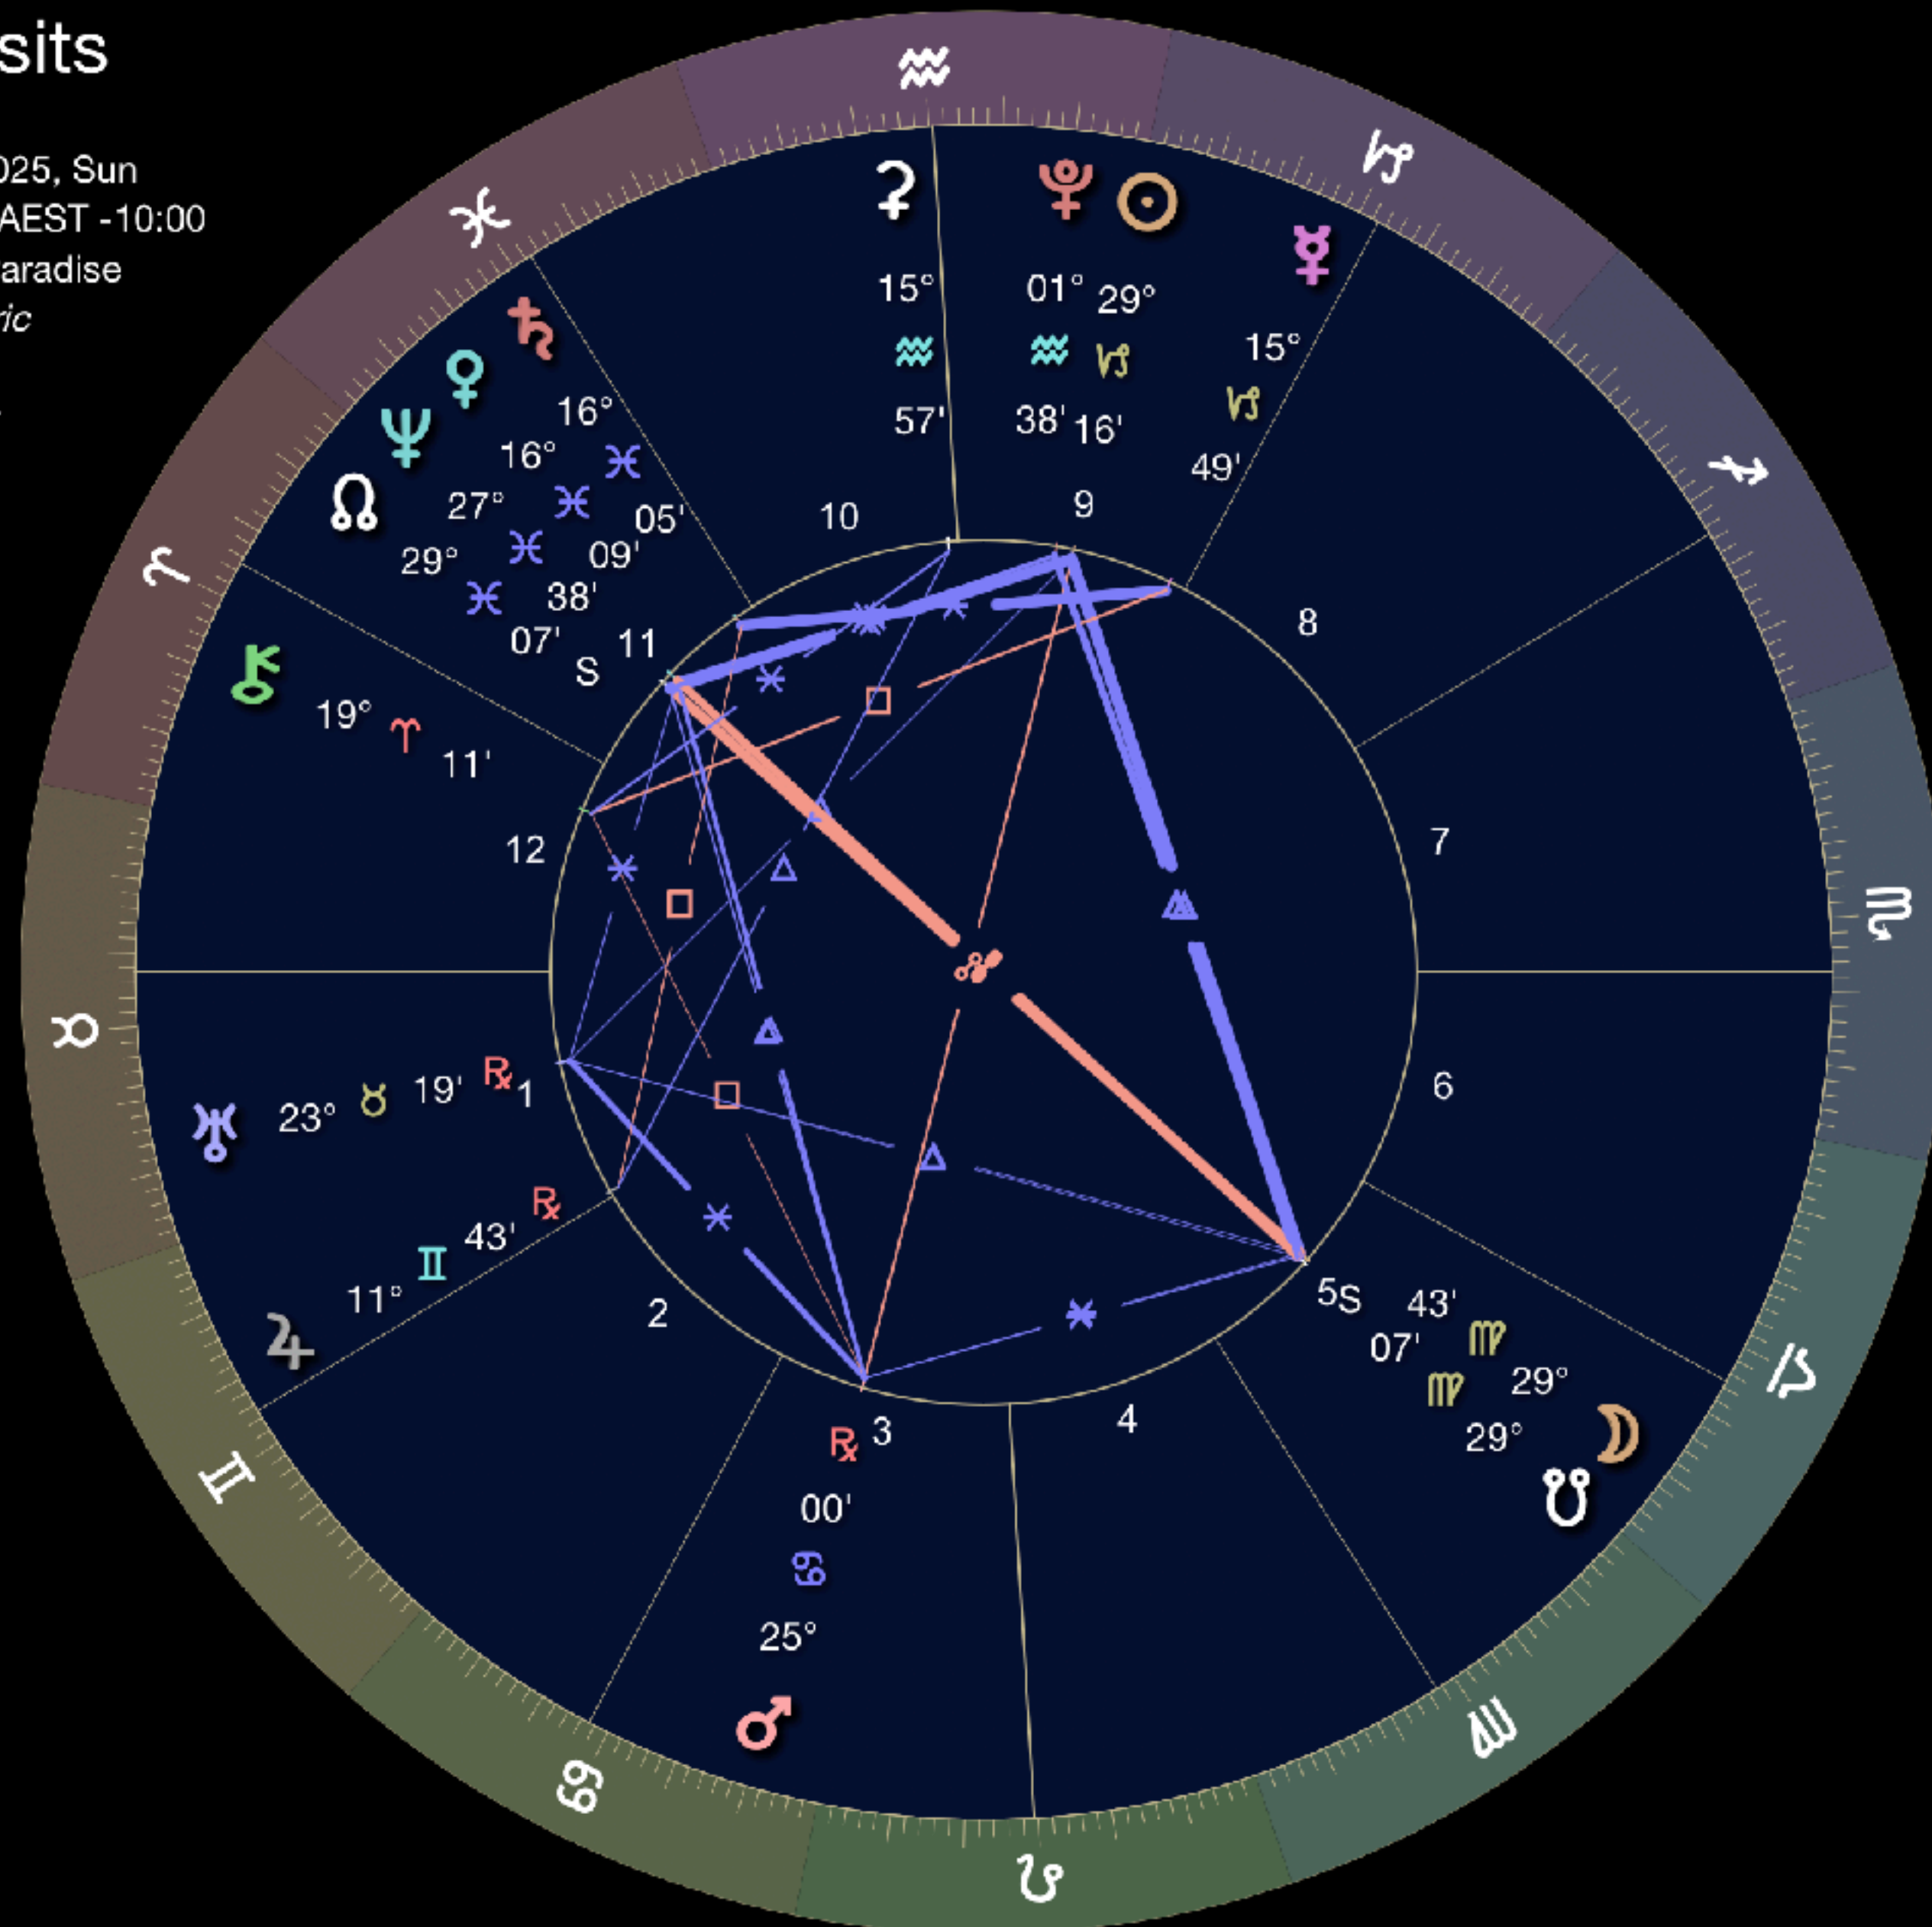

Surfers Paradise

Geocentric

Tropical

Porphyry

Venus'

Current signature is?

In Pisces
conjunct Saturn
Keeping cosmic Time with Saturn

11th house
exalted
sextile Mercury
semi/sq 45° to Pluto (midpoint)

Visible ?
Morning? Evening?
Fast? Slow?
High? Low?

Last Venus Star Point -
6th June 2024 - 15° Gemini (7 mths)

Next Star point -
22nd March 2025 - 2° Aries (in 2.5 mth)

Current Cycle began
- 21° Leo August 2023 (17 mths ago)

*Venus Star Points tells us
- where Venus has been and where she going -
- connecting the ongoing story, themes, patterns
in astrology charts -*

The Venus Star

The Cosmic Pulse : Divine Rhythm : Every 9.5 months