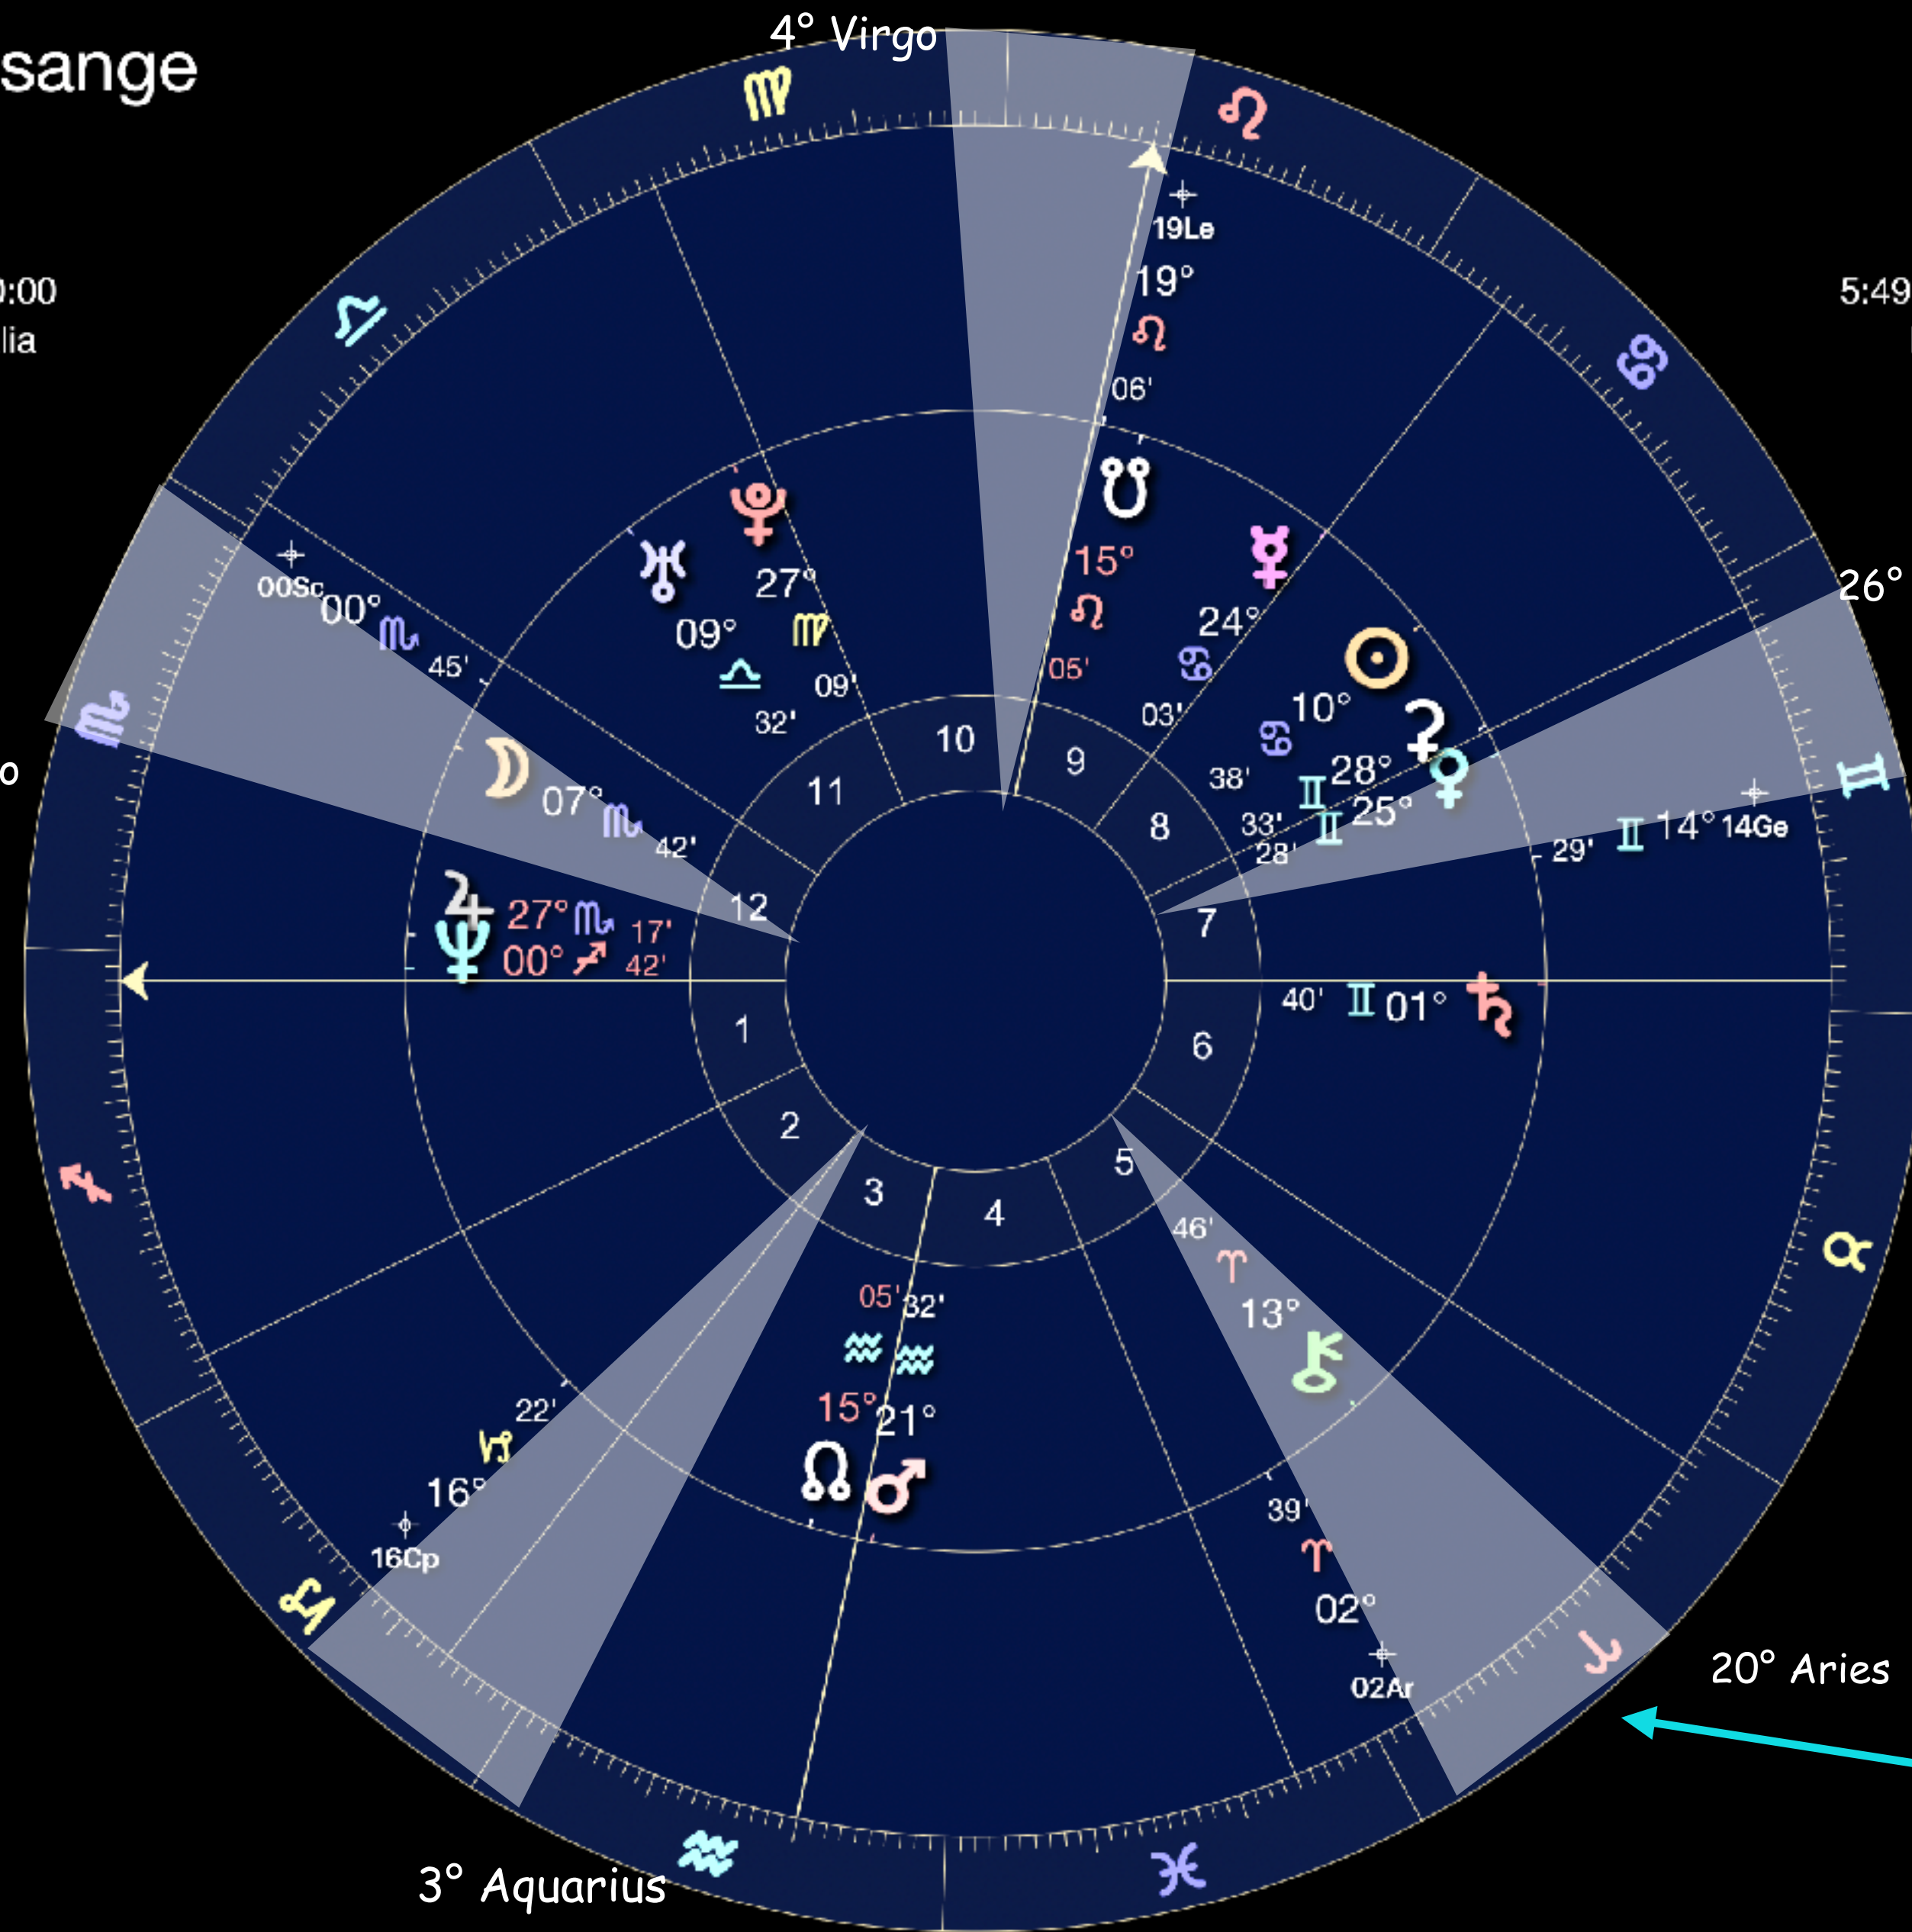

Julian Assange

Natal
Inner Ring
3 Jul 1971, Sat
3:00 PM AEST -10:00
Townsville, Australia
Geocentric
Tropical
Porphyry

Transits

Event
Outer Ring
19 Jan 2025, Sun
5:49:28 PM AEDT -11:00
Melbourne, Australia
Geocentric
Tropical
Porphyry

18° Scorpio

Released by "enemies"
Reunited with wife, family
Nodal connections

Connect story pattern
of both Star Points

Repairing-
Re-strengthening
getting to know sons an himself again
Trine Neptune/ sextile Saturn

Add current Star Points
Create Star Point zone