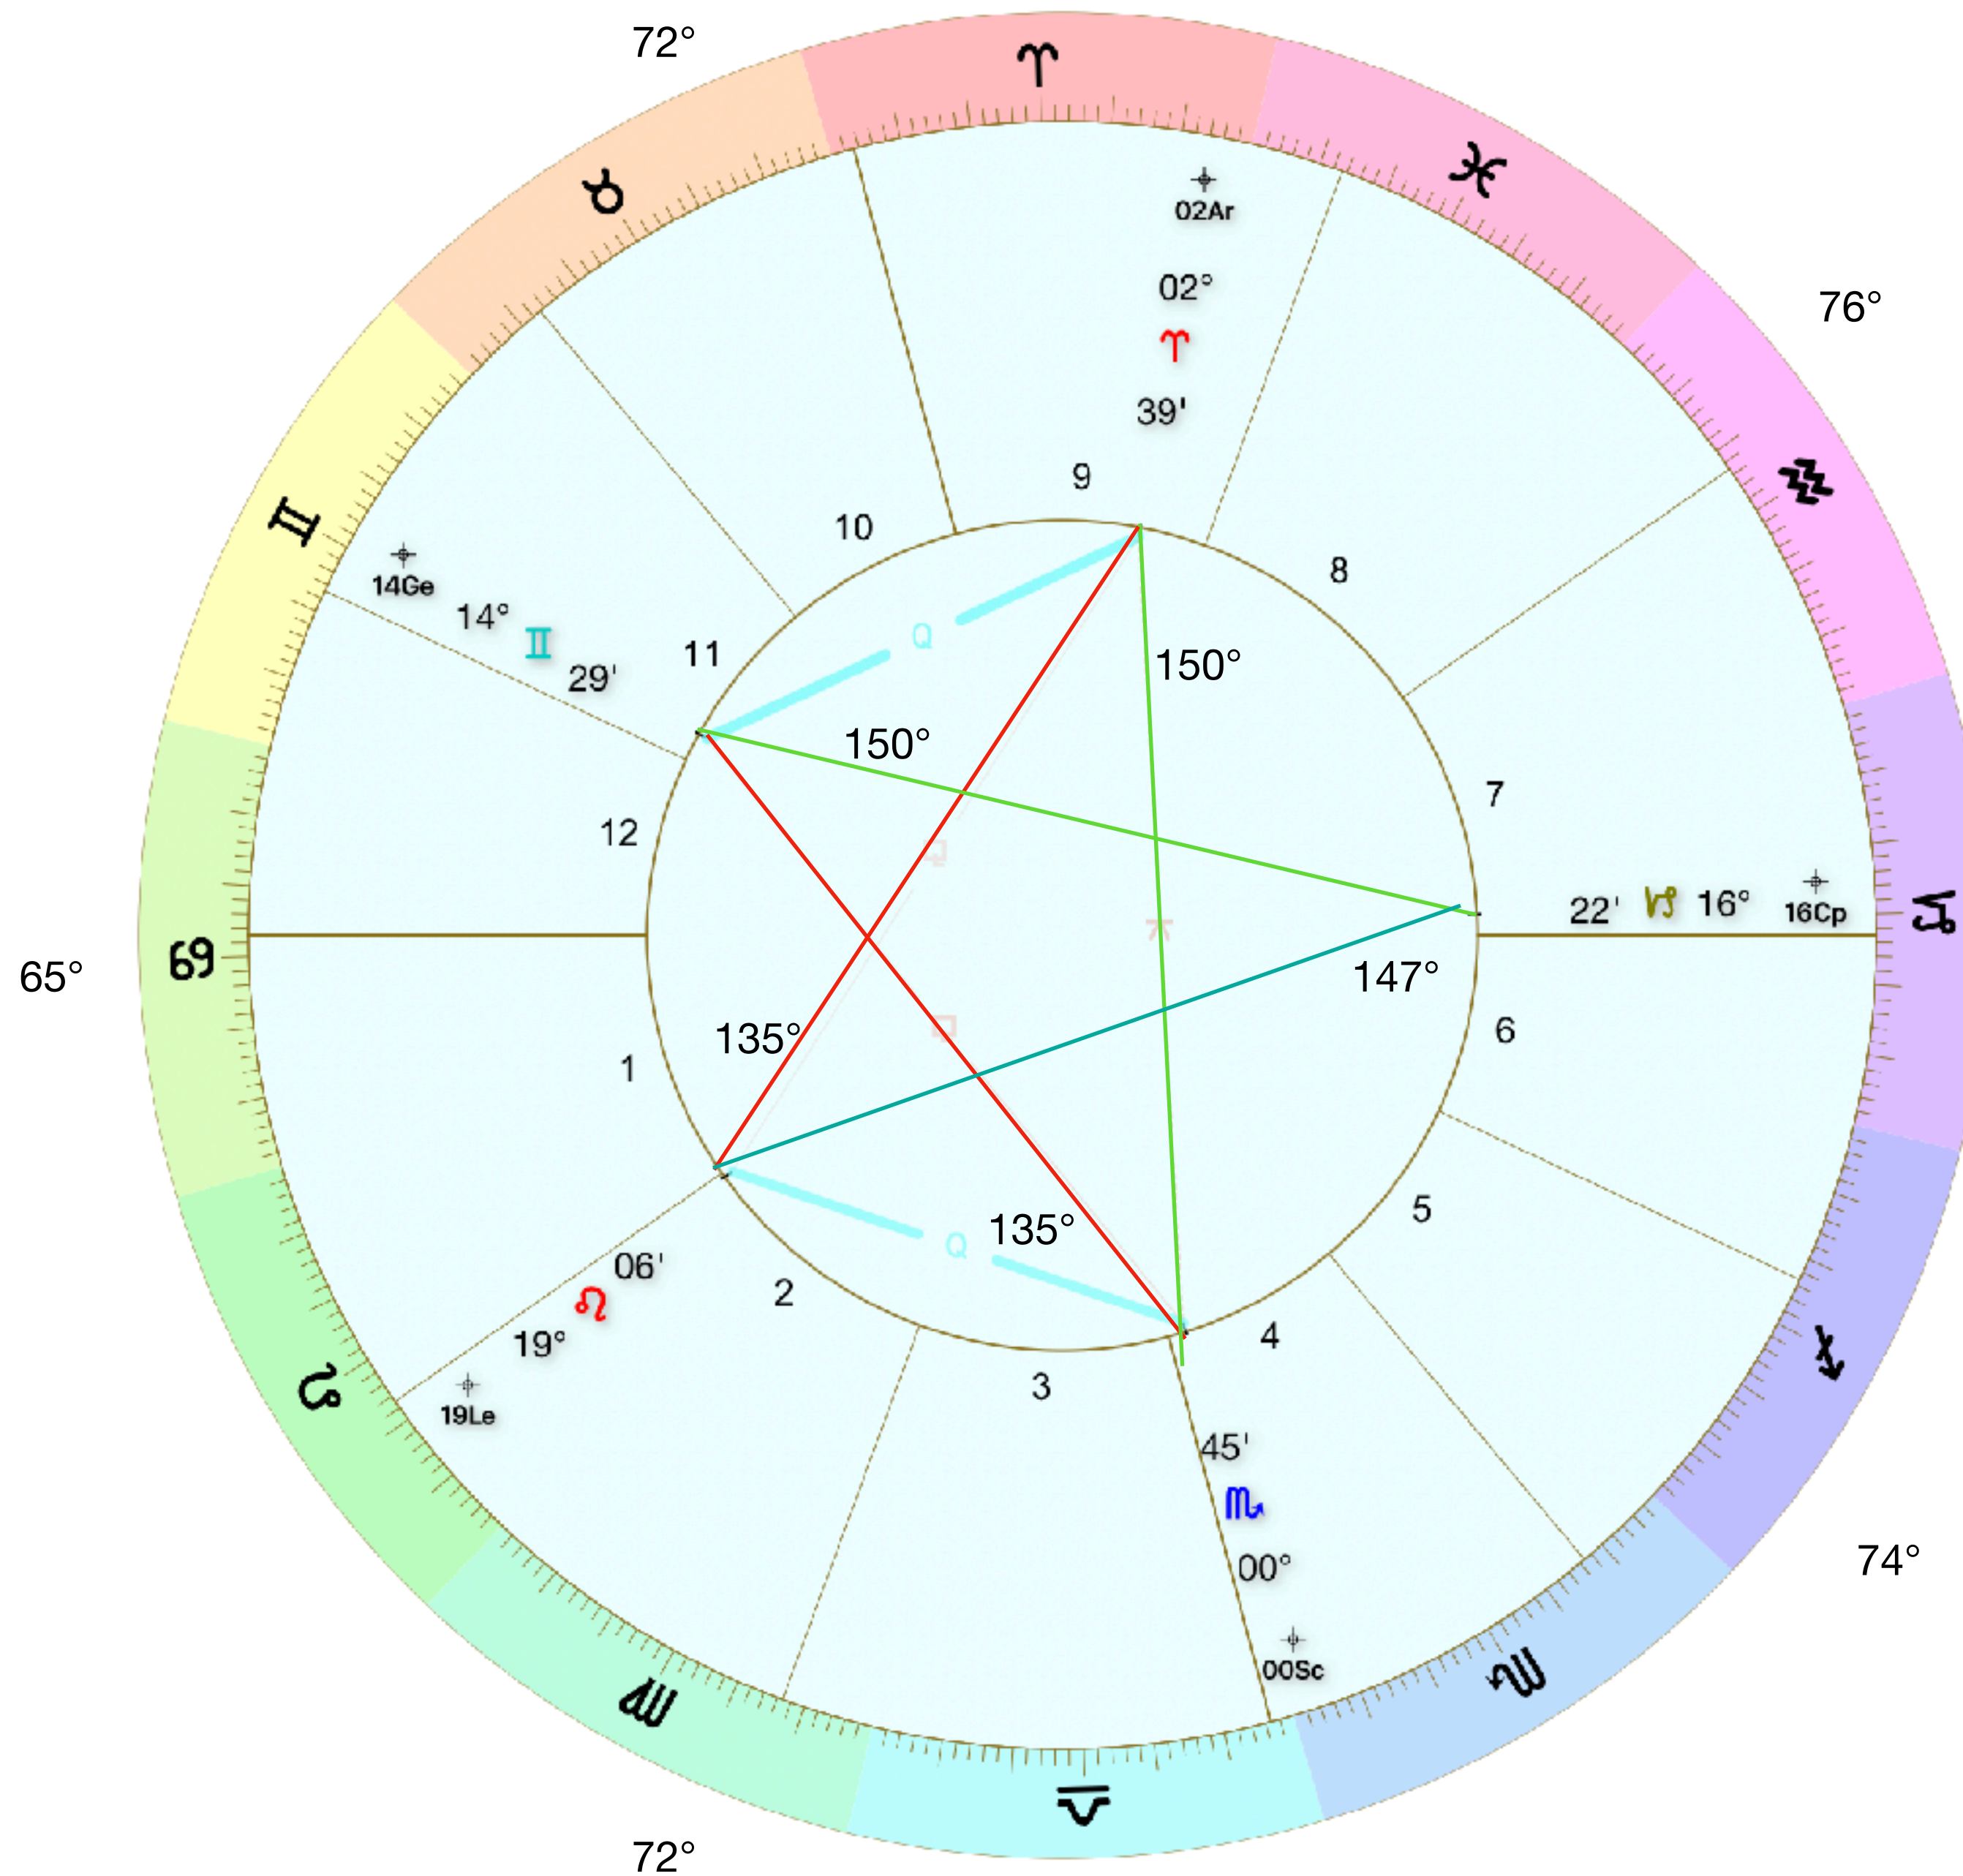

Current Venus Star

Event

9 Jan 2022, Sun

12:47:33 am UT +0:00

Greenwich

Geocentric

Tropical

Zero Aries

Current Venus Star

Quintiles 72°
Bi-quintile
 150° quincunx
 135° square (8th harmonic)

2 Star points ruled by Mars
(move to Venus 2030-2036)
1 Mars exaltation

Venus Star Points

- Like eclipses- Venus Star Points, gather themes, patterns, to connect 9.5 month cycles
- As one phases out the next point phases in, overlapping themes, every 9.5months
- Where has one just happened? Where is next one?
- What houses does the Star Points connect?
What aspects does the Star Point make in your chart?
- How do they connect the story theme for 9 month periods?