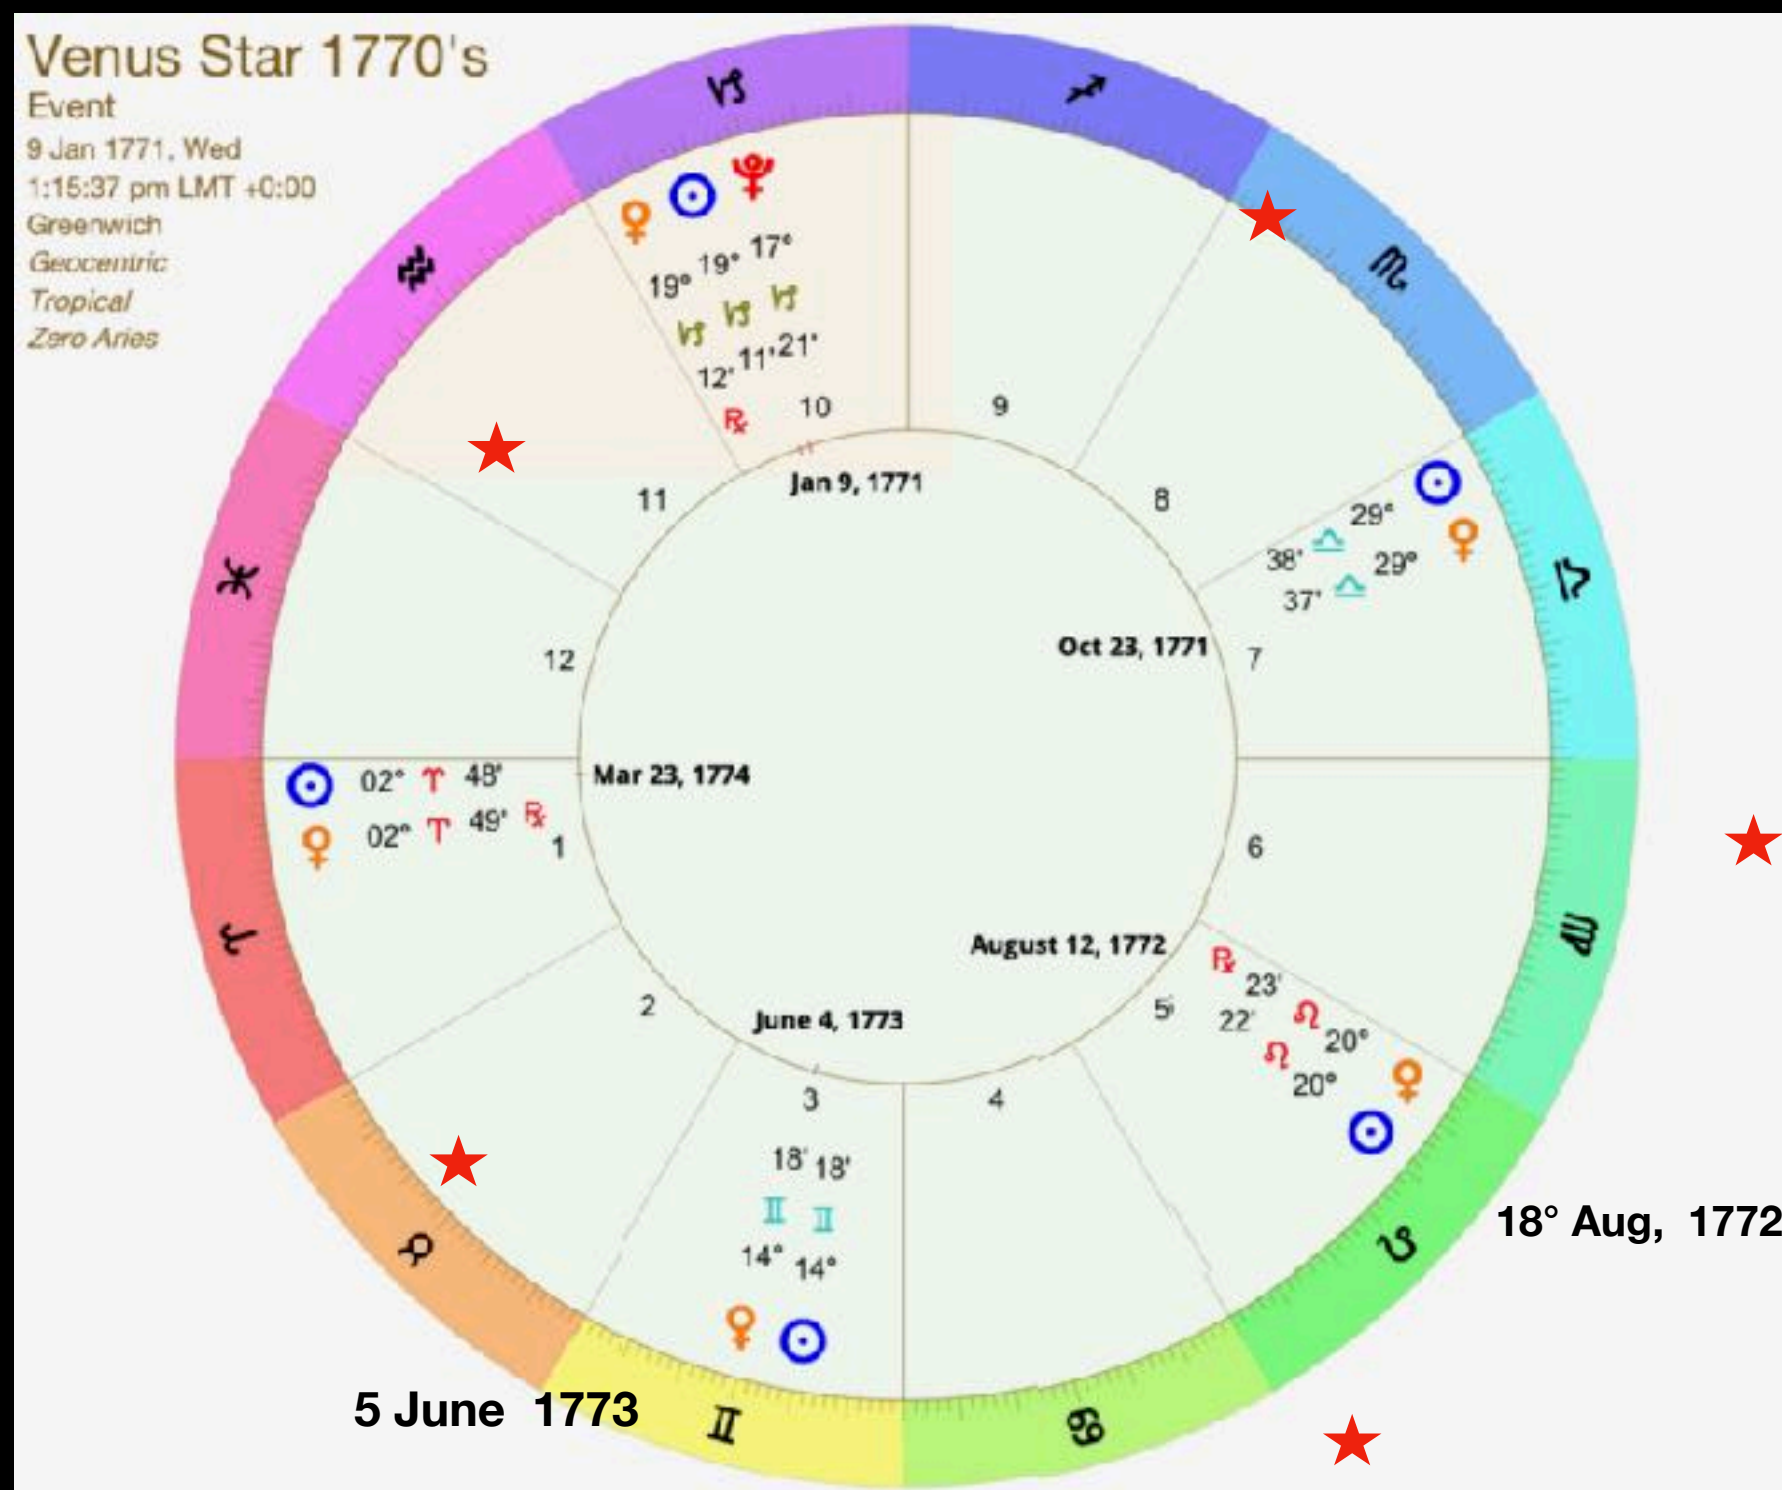

Star Point Changes in last 120 years

251 year cycle

Full star Return

Revolutions, Independence, Age of Enlightenment
- discovery - invention,
- industrialisation, modern philosophies,
out with the old in with the new, Uranus discovery

Same Star Pattern as 251 years ago - 1770's

One point to return to same spot = 251×5

Each star point 100-120 years

Queen Elizabeth born at first Scorpio star point, died at first Libra Star point 2022

Elon Musk

Natal

28 Jun 1971, Mon

7:30 AM EET -2:00

Pretoria, South Africa

Geocentric

Tropical

Porphyry

Progressed
Exact 2032

Born just before Julian Assange in SH

Natal Venus
Venus at 19° Gemini
12th house
Ruler Mercury ASC
Trine Mars
Morning star
VSP 7 mths prior
Fast moving 15° from Sun

Elon Musk

Natal

28 Jun 1971, Mon

7:30 AM EET -2:00