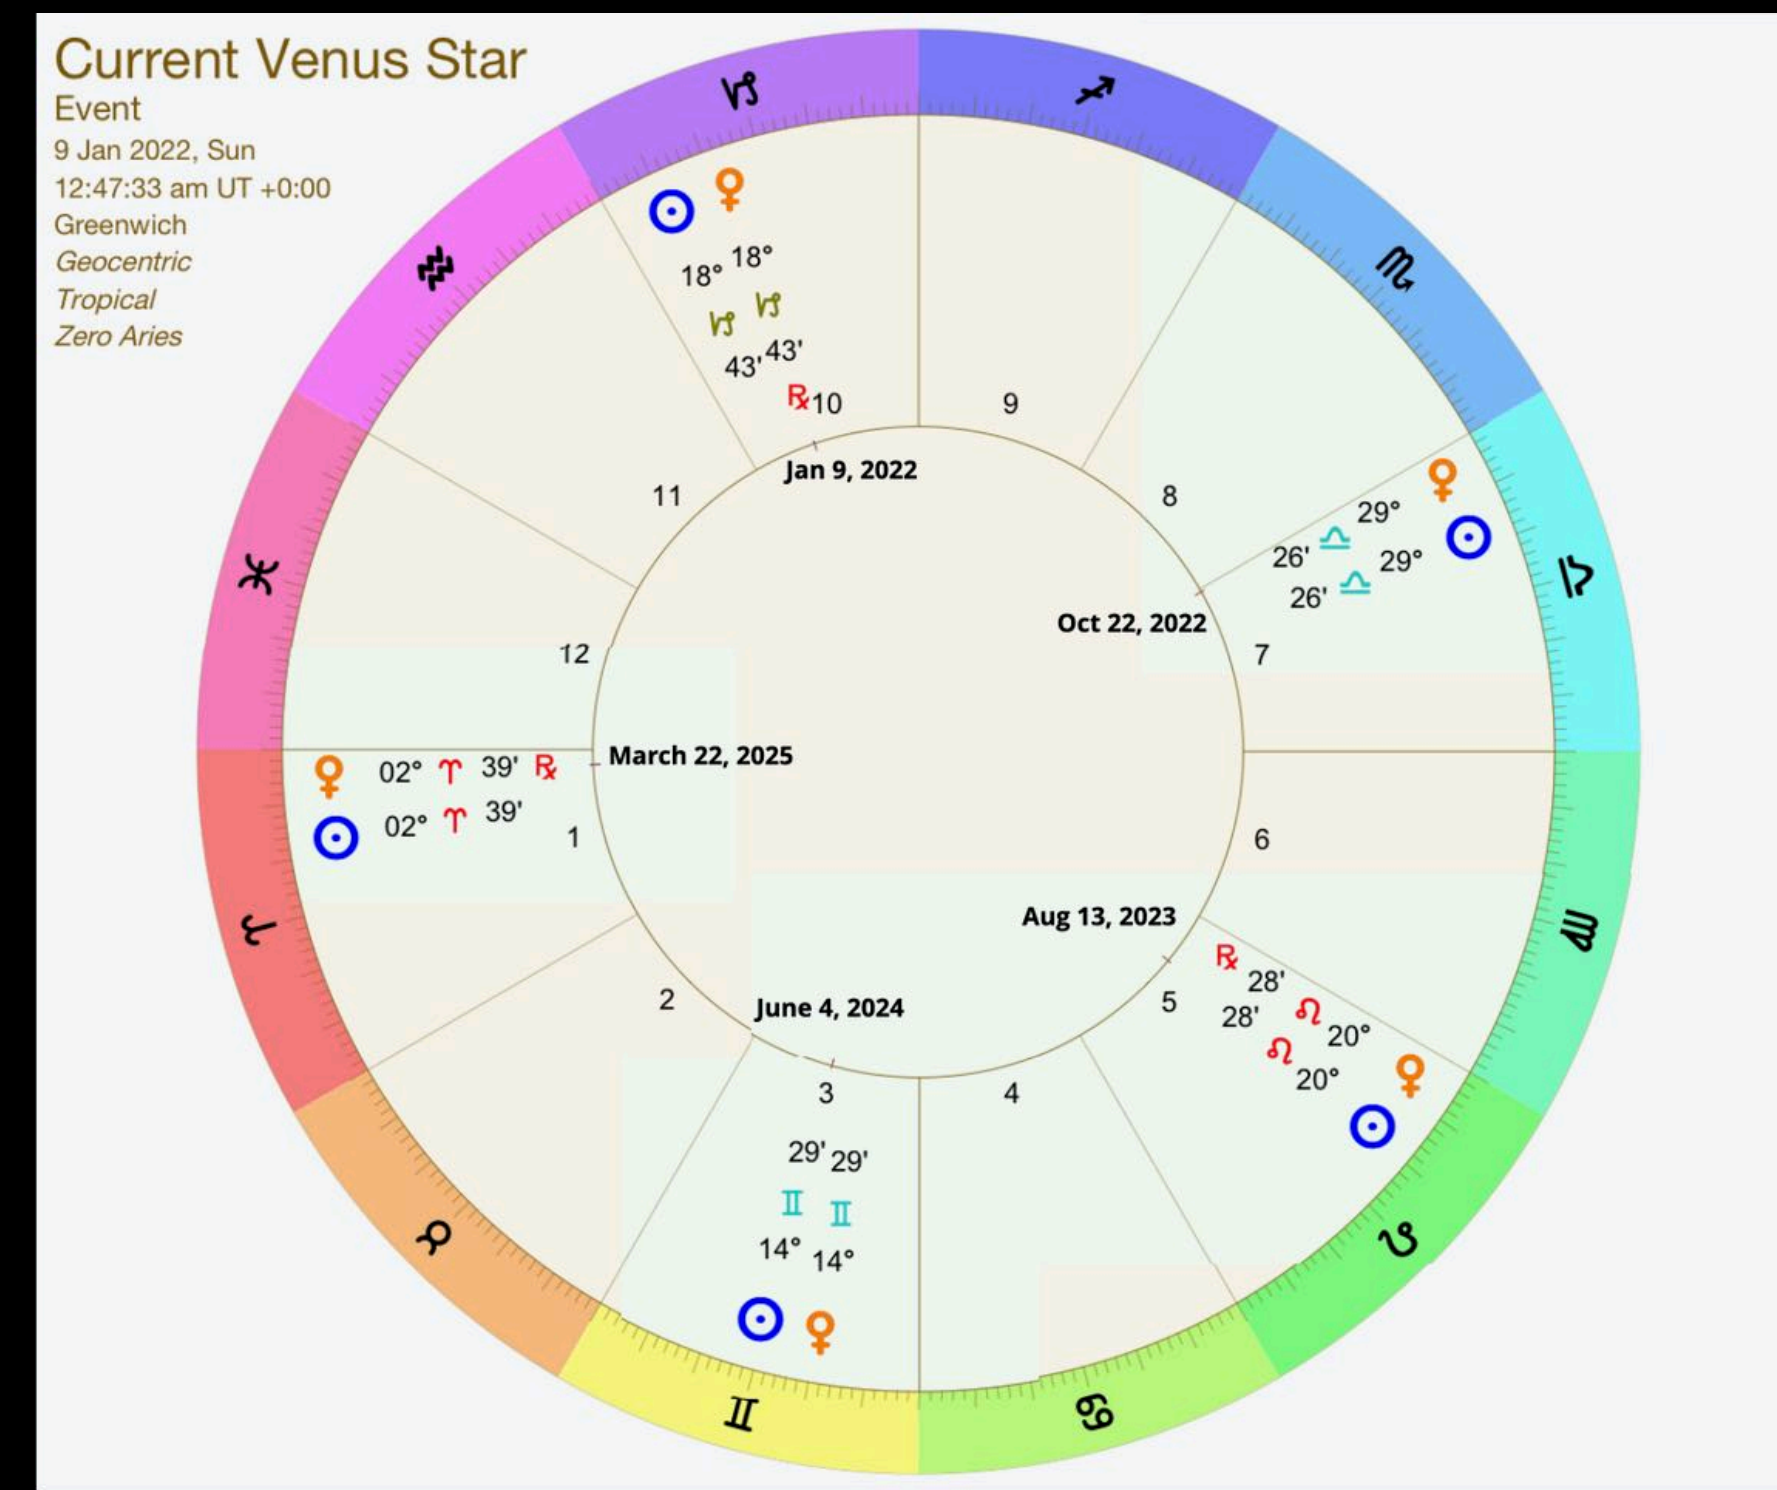

Star Point Changes in last 120 years

251 year cycle

Full star Return

Revolutions, Independence, Age of Enlightenment
- discovery - invention,
- industrialisation, modern philosophies,
out with the old in with the new, Uranus discovery

Same Star Pattern as 251 years ago - 1770's

One point to return to same spot = 251×5

Each star point 100-120 years

Queen Elizabeth born at first Scorpio star point, died at first Libra Star point 2022

Elon Musk

Natal

28 Jun 1971, Mon

7:30 AM EET -2:00

Pretoria, South Africa

Geocentric

Tropical

Porphyry

Progressed
Exact 2032

Born just before Julian Assange in SH

Natal Venus
Venus at 19° Gemini
12th house
Ruler Mercury ASC
Trine Mars
Morning star
VSP 7 mths prior
Fast moving 15° from Sun

Elon Musk

Natal

28 Jun 1971, Mon

7:30 AM EET -2:00