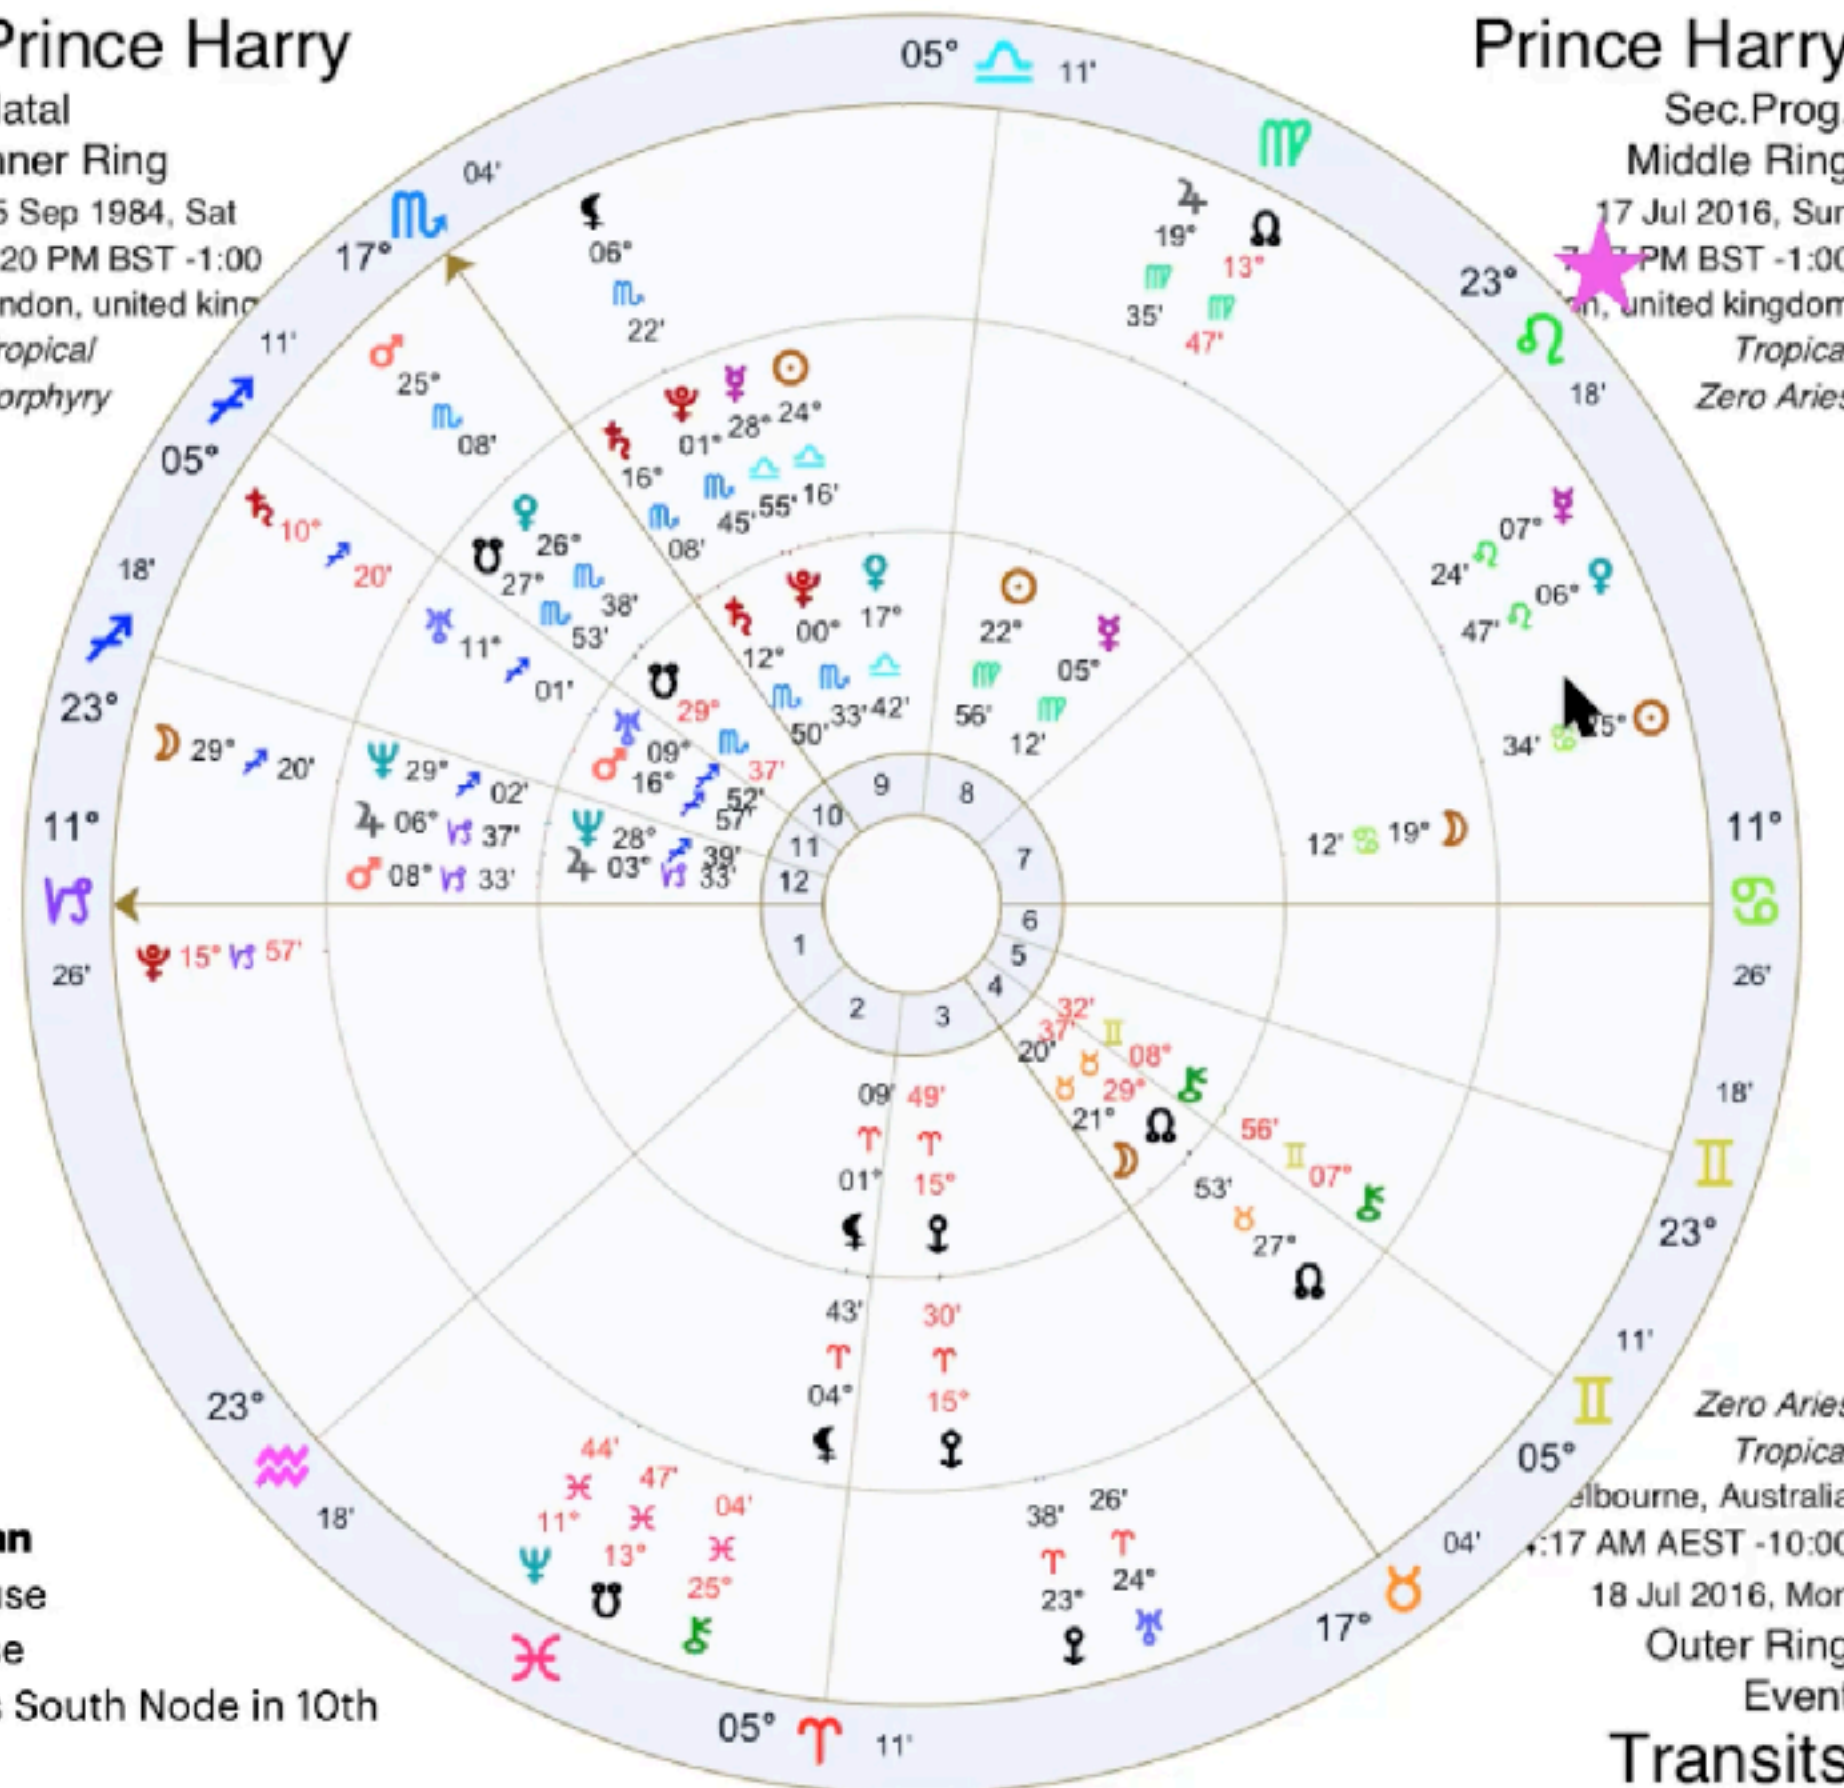

Prince Harry

Natal
Inner Ring
15 Sep 1984, Sat
4:20 PM BST -1:00
london, united king
Tropical
Porphyry

When Harry met Megan
North Node in 8th House
Jupiter transit 8th house
Progressed Venus joins South Node in 10th
Progressed Saturn MC
Venus Star Point Leo in August, square Moon

Prince Harry

Sec.Prog.
Middle Ring
17 Jul 2016, Sun
7:07 PM BST -1:00
london, united king
Tropical
Zero Aries

19° CAP
Engaged Dec 2017
Married May 2018
trine Sun/Moon
sq VE