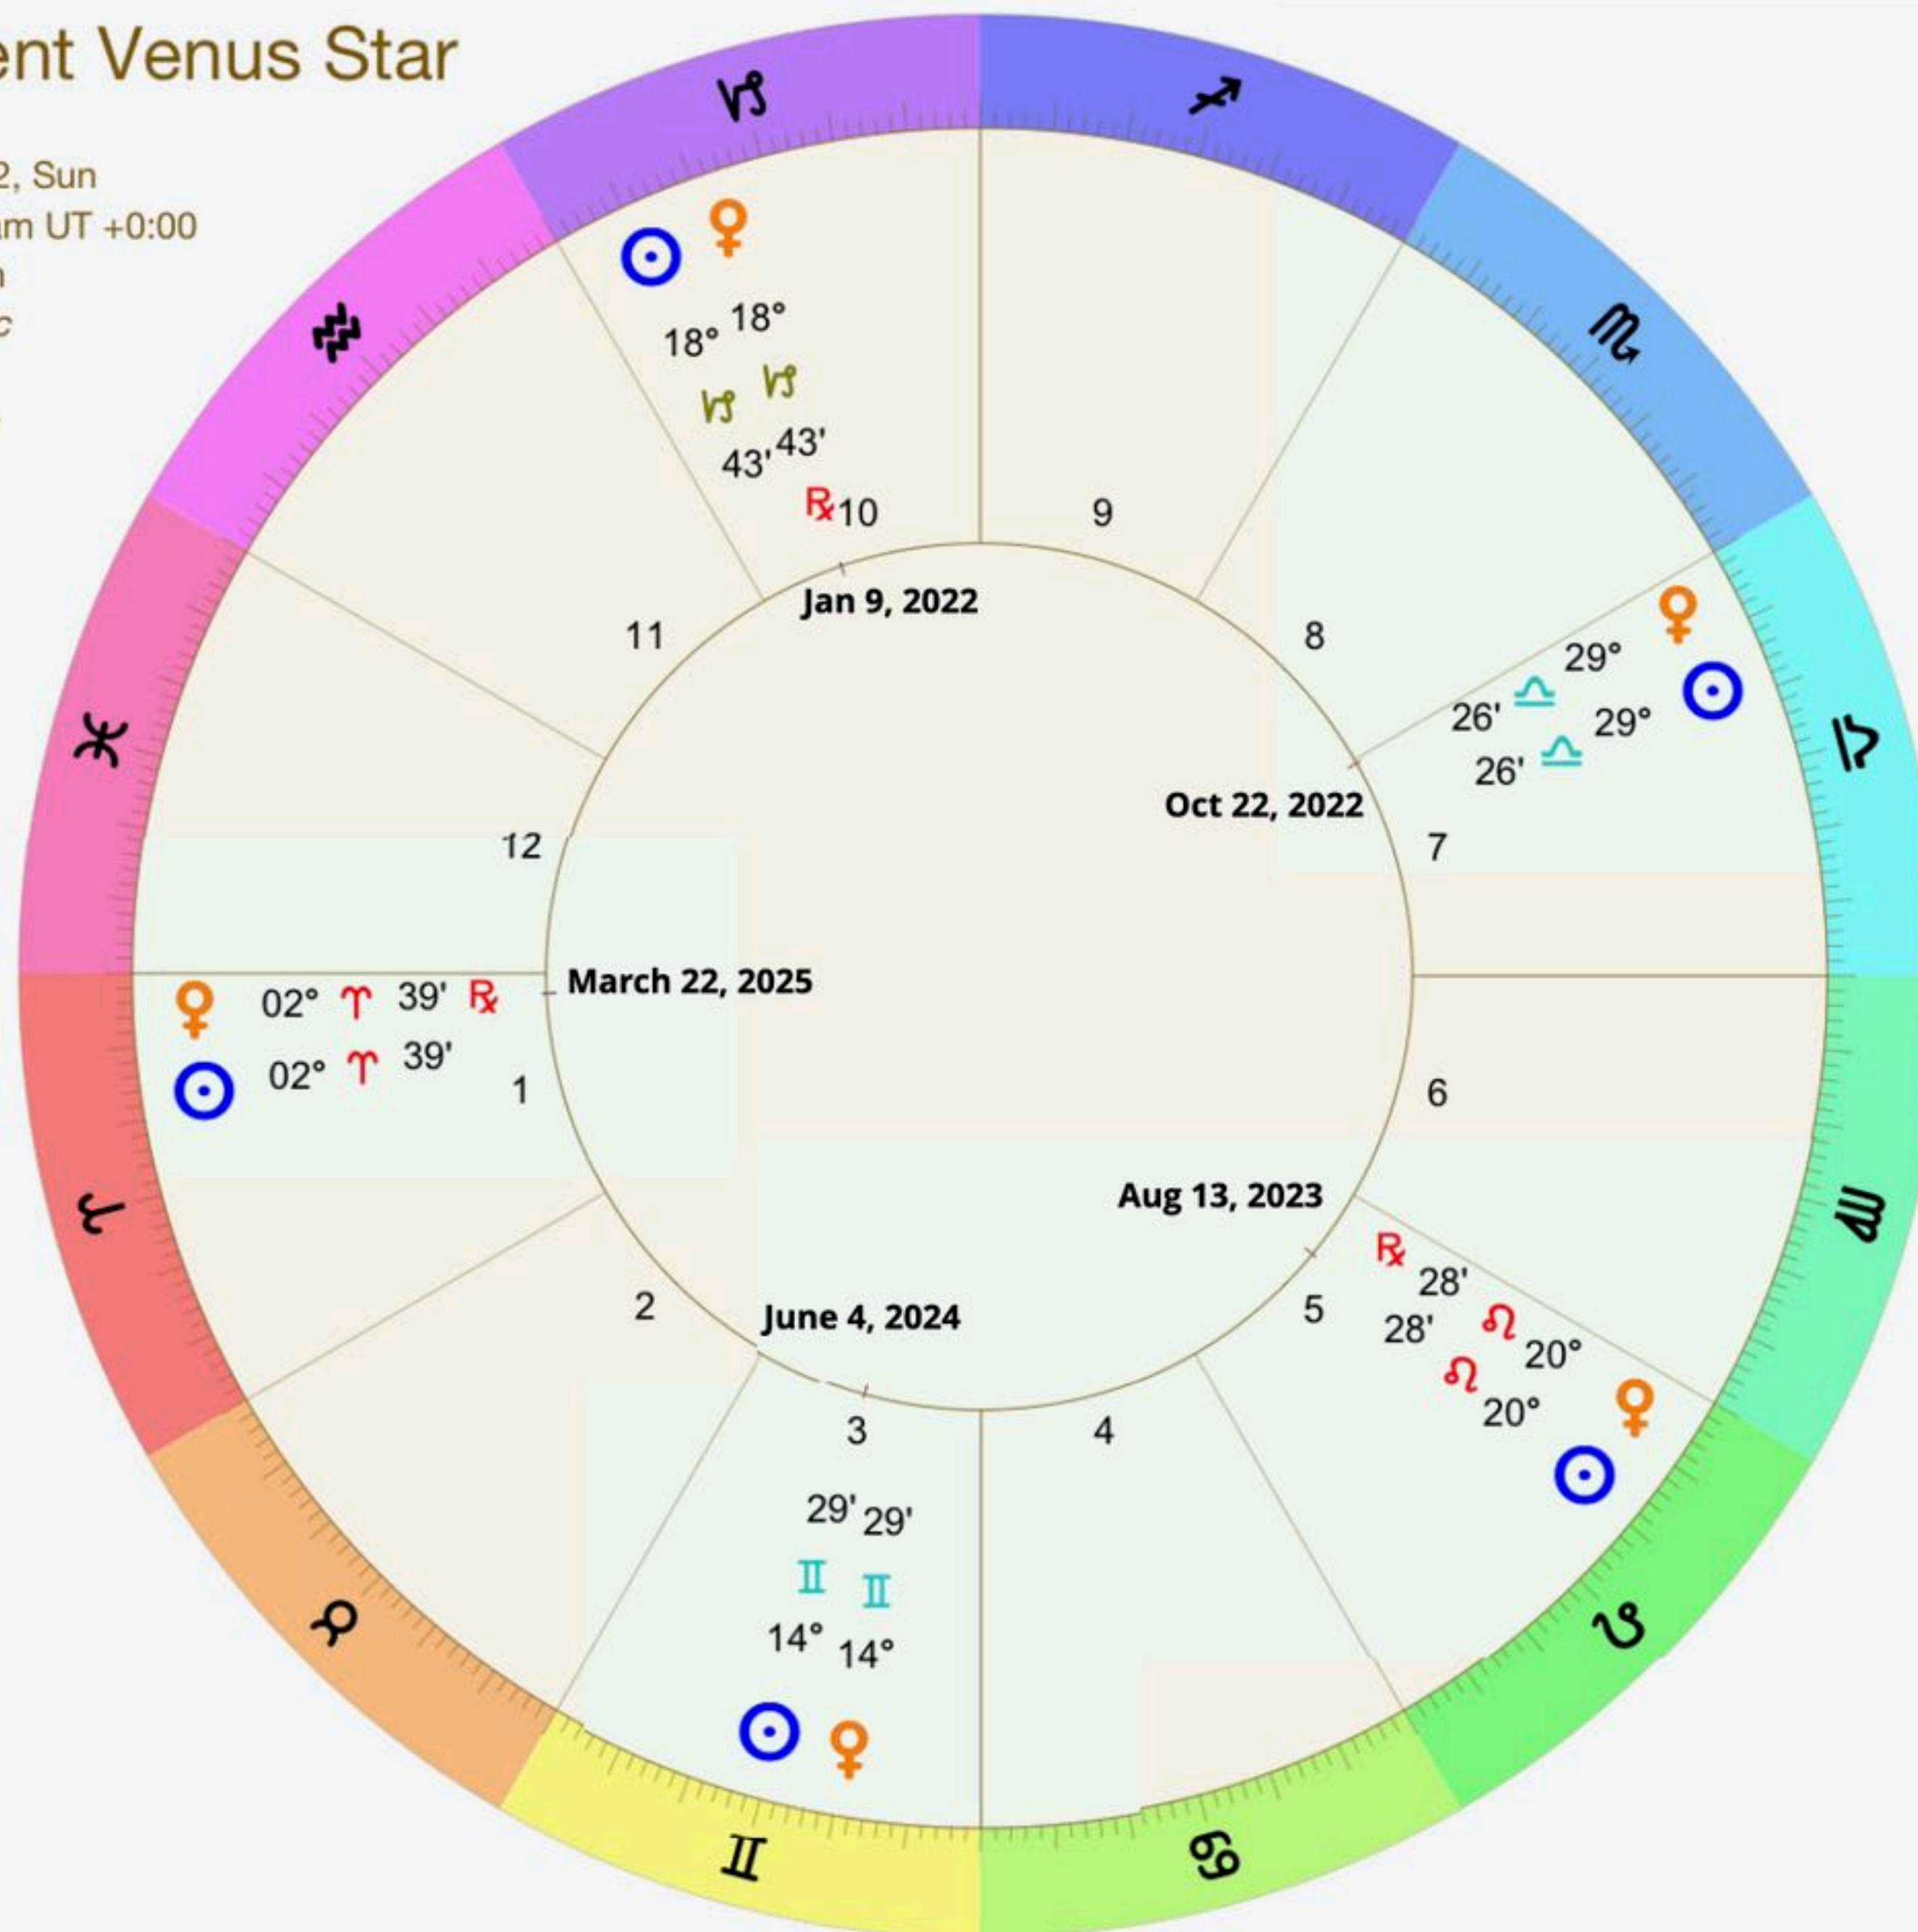

Since her maximum elongation as a morning star back in October 2023, Venus has been moving faster than the Sun and will until her max evening elongation, Jan 12, 2025.

Venus moves faster than the Sun for 15 months in every 19month cycle.

[#venus](#) [#venuscycle](#) [#venusphase](#) [#venusmaxelongation](#)
[#venuseveningstar](#)

Edited · 1 w

Planetary Aspects

2000 - 2050

ASTROSEEK

www.Astro-Seek.com

Online Horoscopes

Rx Star Points move backwards
Dx Star Points oscillate

Current Venus Star

Event

9 Jan 2022, Sun

12:47:33 am UT +0:00

Greenwich

Geocentric

Tropical

Zero Aries

Current Venus Star

Quintiles 72°
Bi-quintile
 150° quincunx
 135° square (8th harmonic)

2 Star points ruled by Mars
(move to Venus 2030-2036)
1 Mars exaltation

Venus Star Points

- Like eclipses- Venus Star Points, gather themes, patterns, to connect 9.5 month cycles
- As one phases out the next point phases in, overlapping themes, every 9.5months
- Where has one just happened? Where is next one?
- What houses does the Star Points connect?
What aspects does the Star Point make in your chart?
- How do they connect the story theme for 9 month periods?