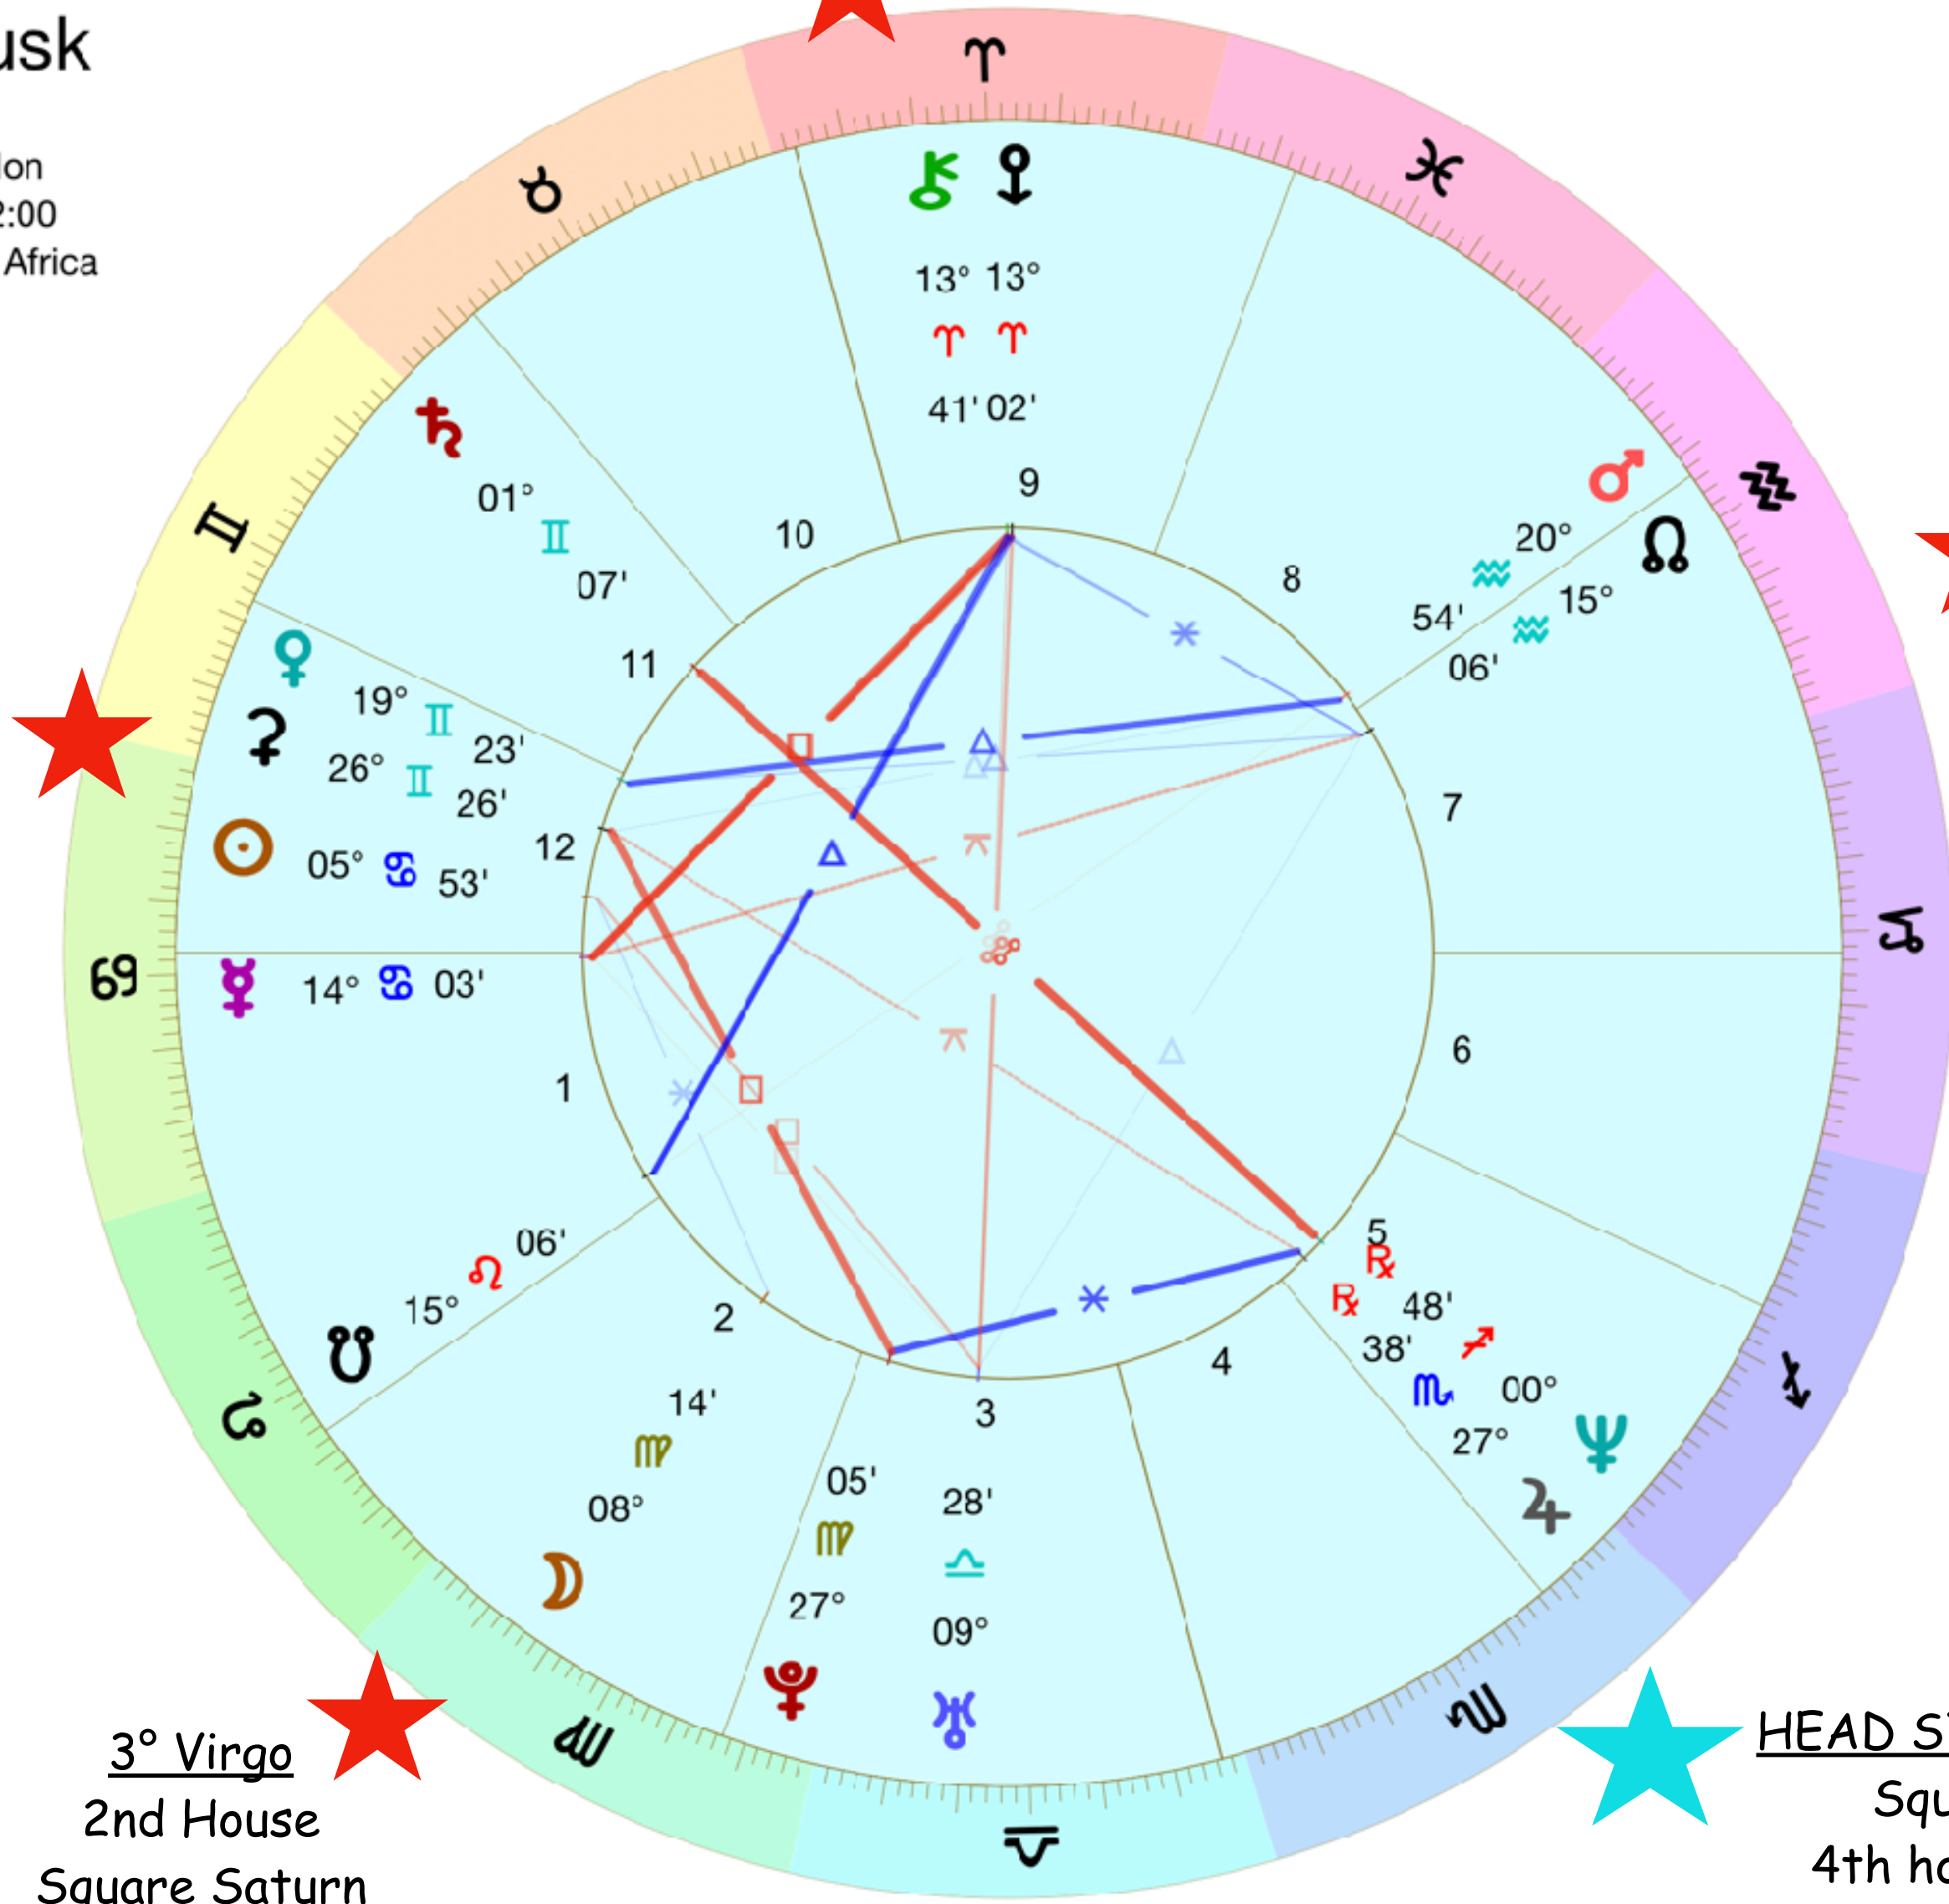

Elon Musk

Natal

28 Jun 1971, Mon

7:30 AM EET -2:00

Pretoria, South Africa

Geocentric

Tropical

Porphyry

26° Gemini
12th House
square Pluto

3° Virgo
2nd House
Square Saturn
sextile Sun

20° Aries
sextile Venus

3° Aquarius
Trine Saturn 11th

HEAD STAR 17° Scorpio rx
Square nodal axis
4th house square Mars
150° Venus
Besides amassing a fortune
he has 11 Children