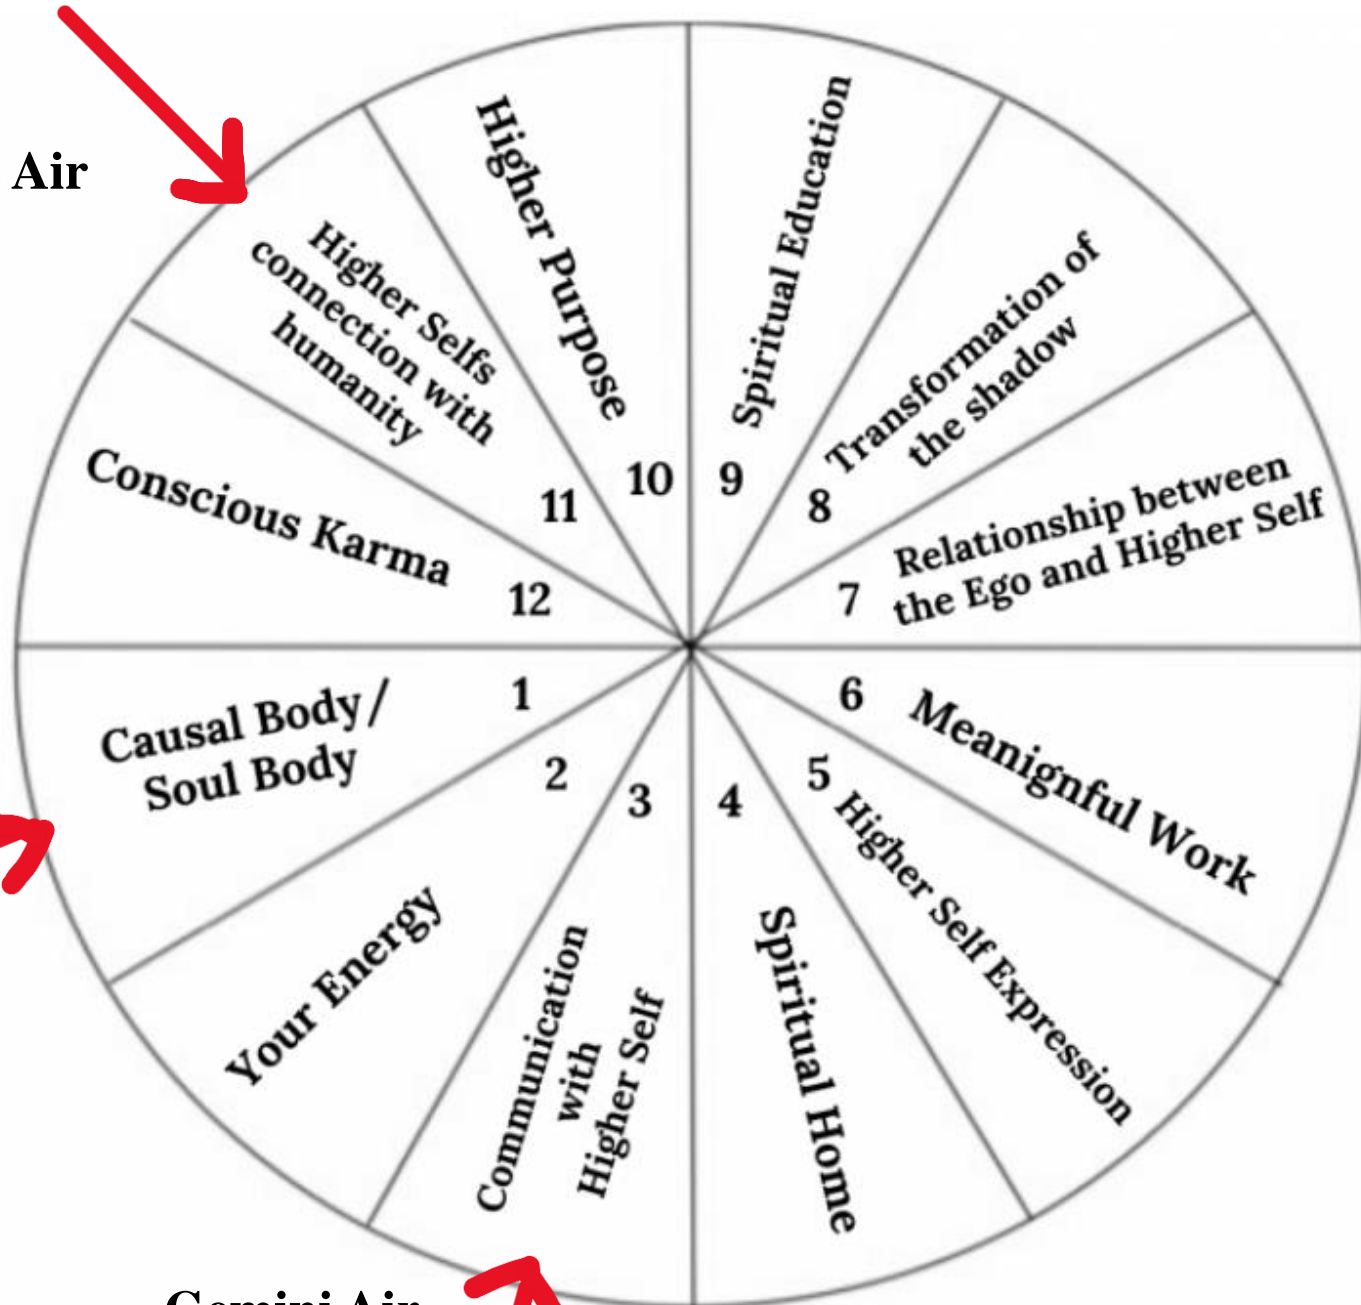

Fire Initiating
Earth Sensing
Air Thinking
Water Feeling

Aquarius Air

Aries Fire

Gemini Air