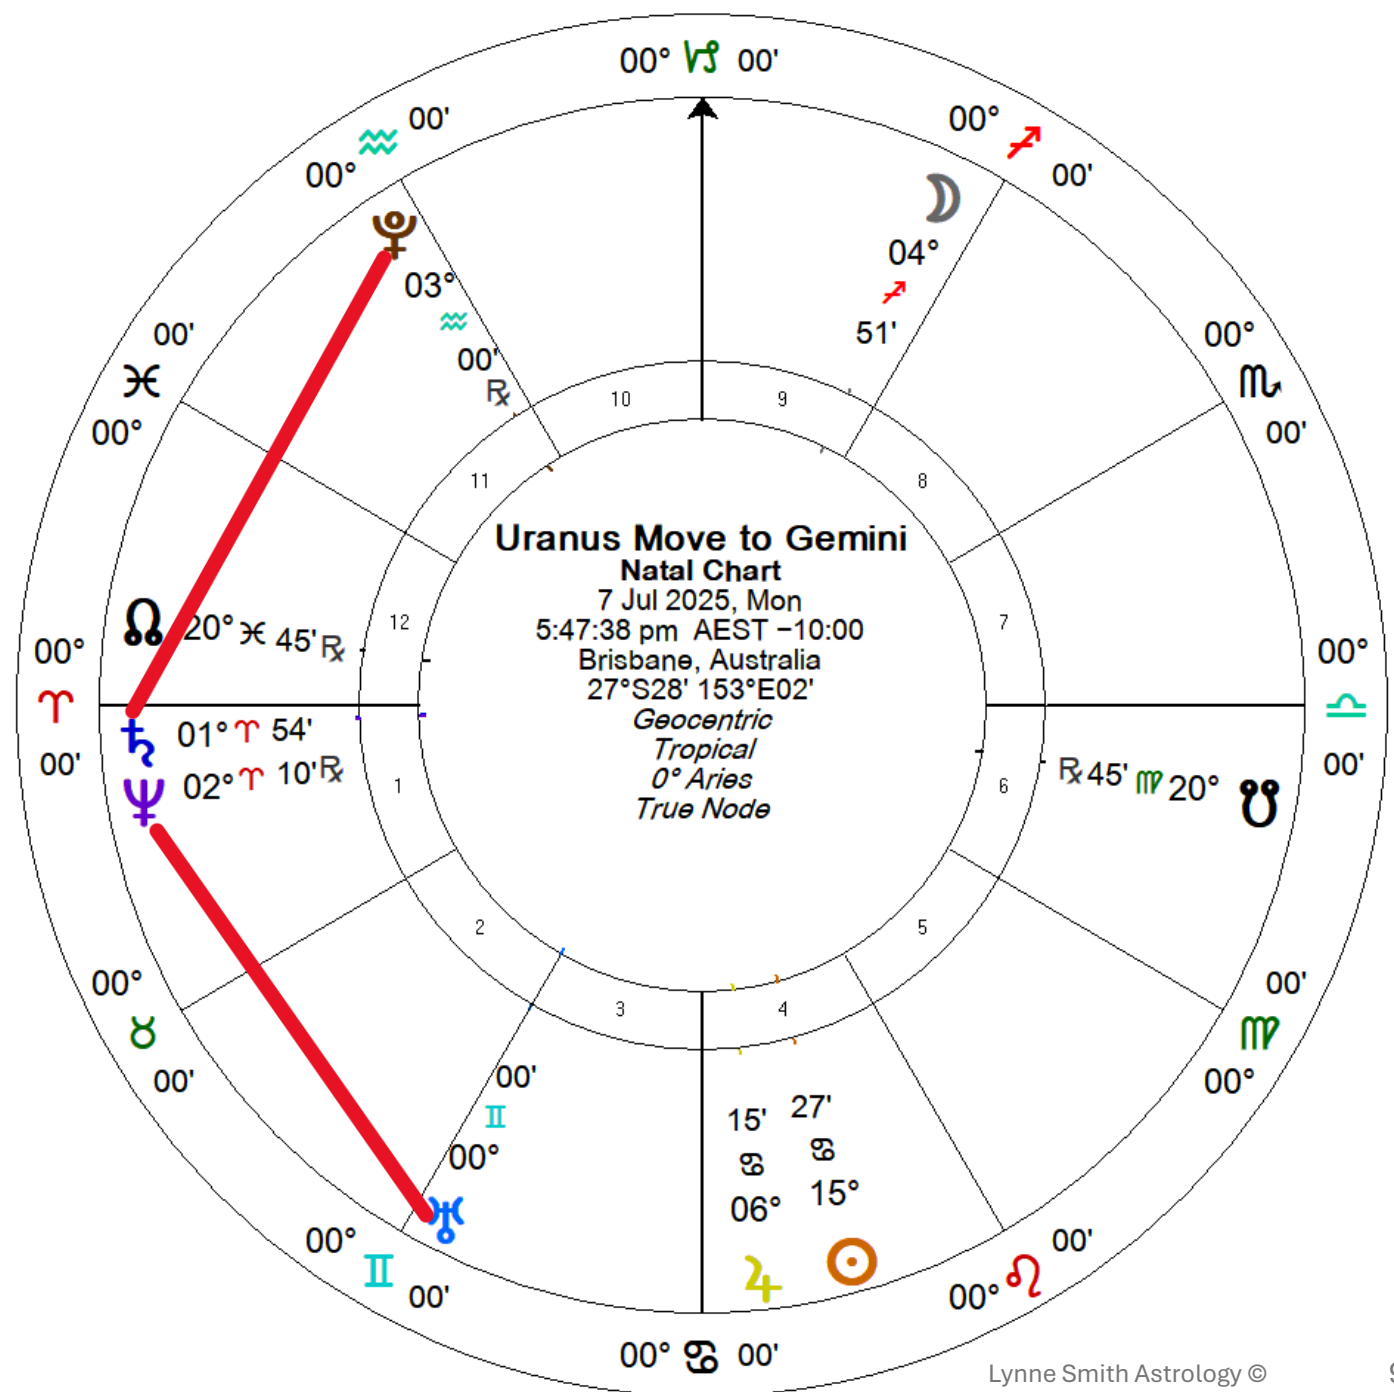

Aries Vortex Starting 2025

Neptune / Saturn midpoint of
Uranus / Pluto trine

**0-degree Aries is Vernal Equinox
World Degree**

Hasn't happened for 300 years
Transpersonal Planets
changing signs together...
But never in these signs
together as:

Air and Fire - Yin to Yang

From passive to active

Adaptive to Independence

Adaptive/Reactive to Pro-Active Pushy

Supporting each other very significant
feature for the next 8 years