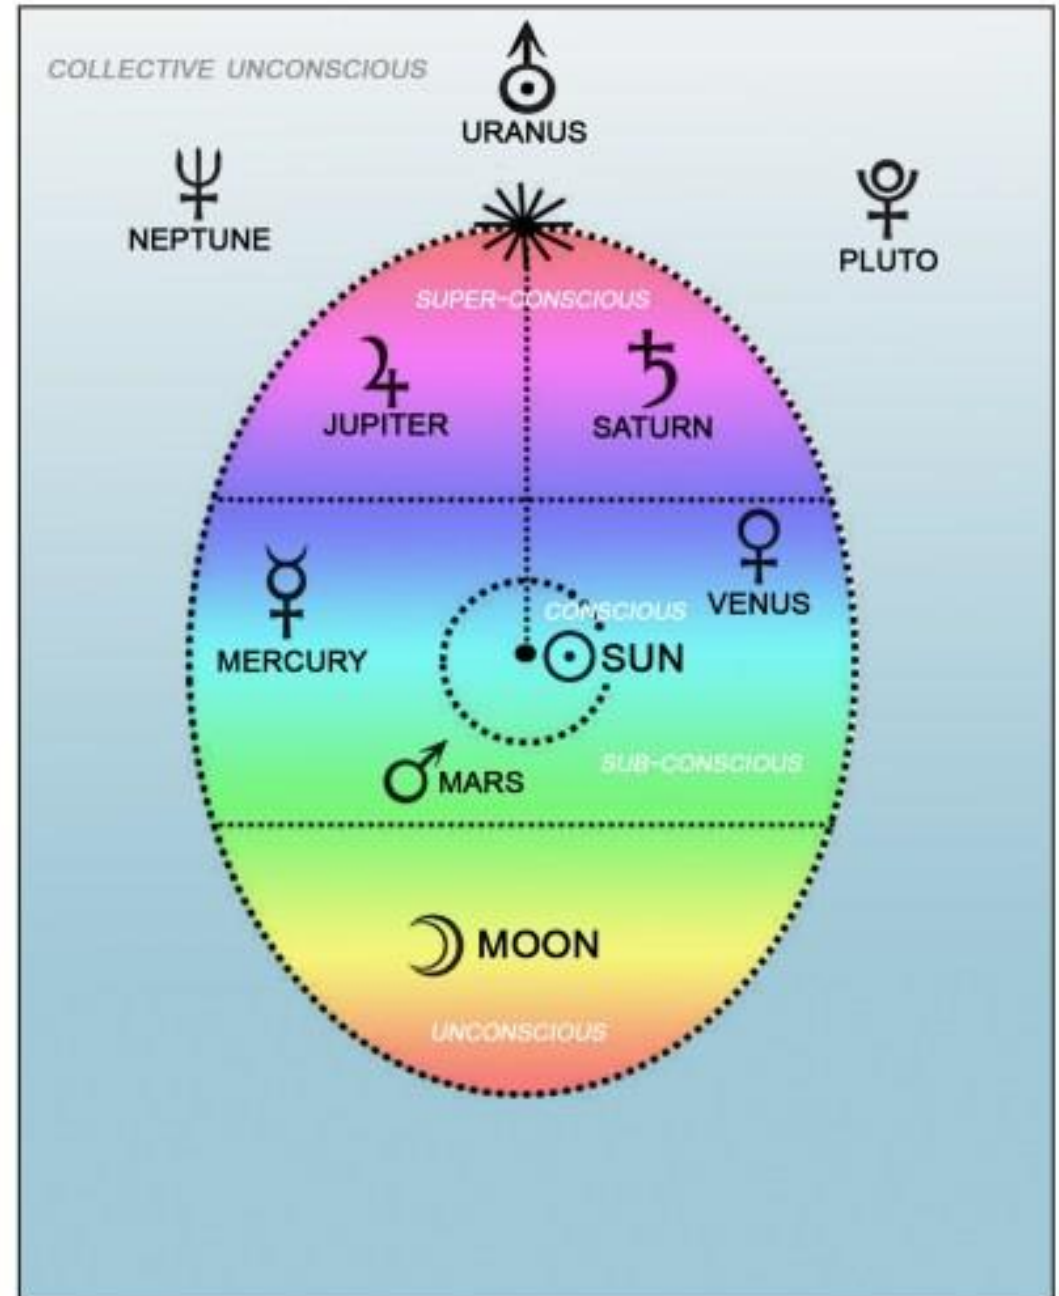

Uranus Neptune and Pluto

form a superior plane of the psyche

Transpersonal Planets transcend the individual sphere and define Generations

Correspond to our psychological tendencies of entire generations

They belong to the collective unconscious