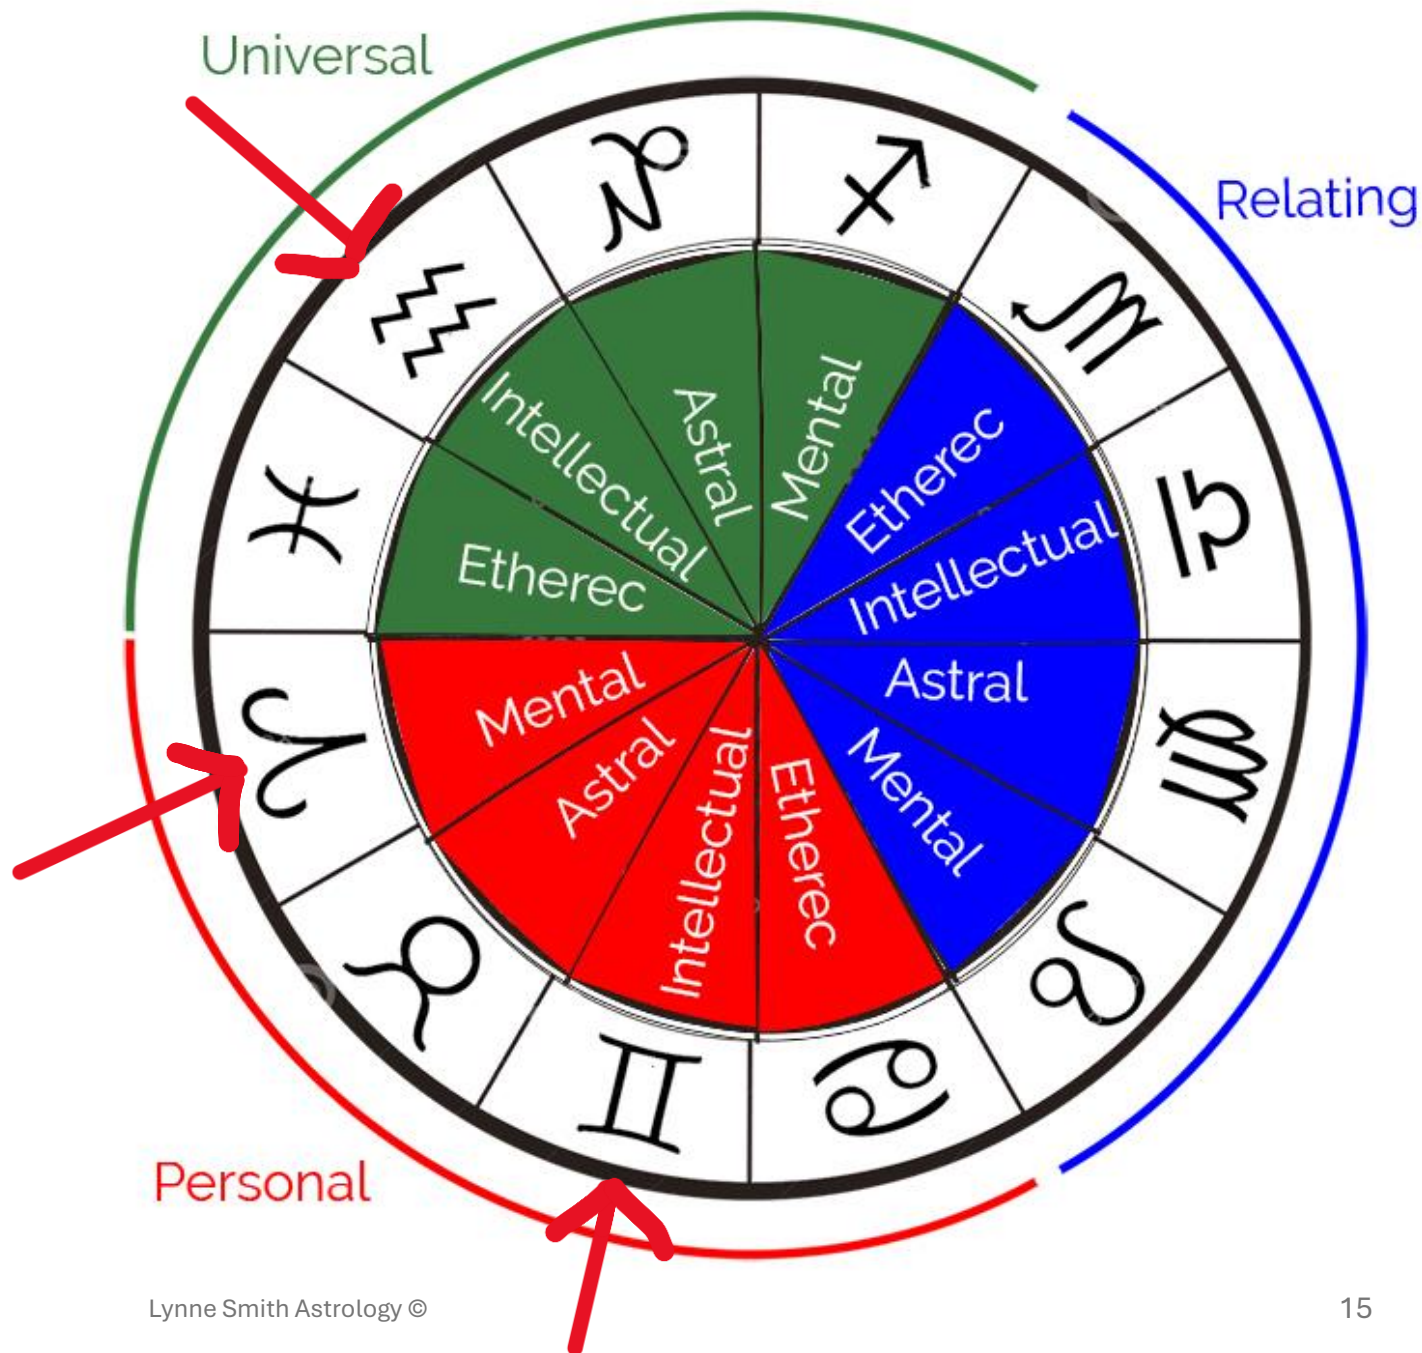

Aries Fire
Gemini Air
Aquarius Air

Air:

- communication information mental
- socialisation sharing ideas
- technology
- **nervous system**

Fire:

- initiate mental stimulus
- self authenticity
- **adrenal burnout**

Happening in Human Experience