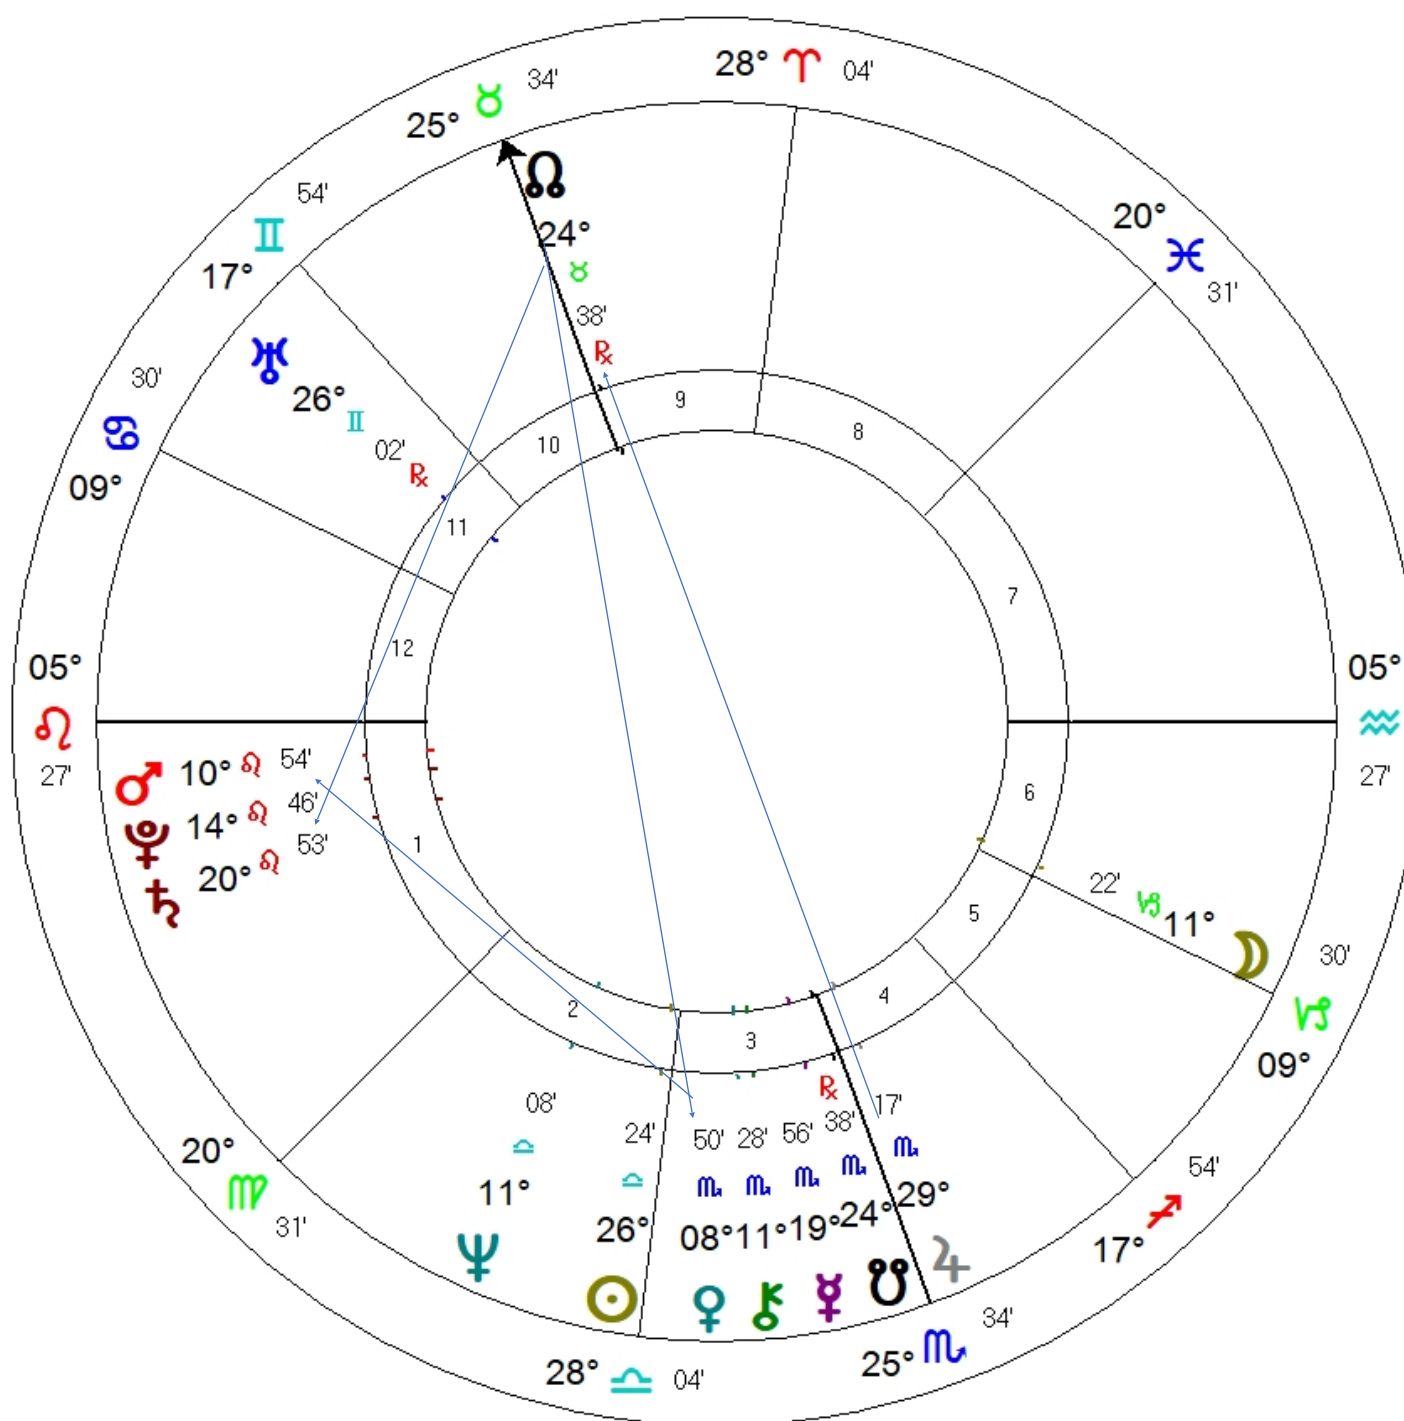

Entering the Unknown

Planets connected to the North Node

Dragons Head Integrating/Ingesting

In traditional Astrology the North Node is seen as a positive energy
A place on expansion and increase

In Evolutionary Astrology it plays out in stark contrast to what has been brought in from 'before'.
It holds the key to further growth and development
It can also be looked on as a way to heal

What to look for

The Sign and House

The ruler of the North Node's Sign by Sign and House

Any Aspects to the North Node

Any Aspects to the Ruler on the North Node

Planets connected to the
North Node can act as
Guiding Lights

Balancing Act

Scorpio North Node

Natal Chart

26 Mar 1957, Tue
9:30 pm AEST - 10:00
Sydney, Australia
33°S 52' 151°E 13'

Geocentric
Tropical
Placidus
Mean Node

Capricorn North Node

Taurus North Node

Natal Chart

21 Oct 1947, Tue
2:00 am AEST -10:00
Melbourne, Australia
37°S49' 144°E58'

Geocentric
Tropical
Placidus
Mean Node

Charles Manson

Male Chart

12 Nov 1934, Mon

4:40 pm +5:00

Cincinnati, Ohio

39°N09'43" 084°W27'25"