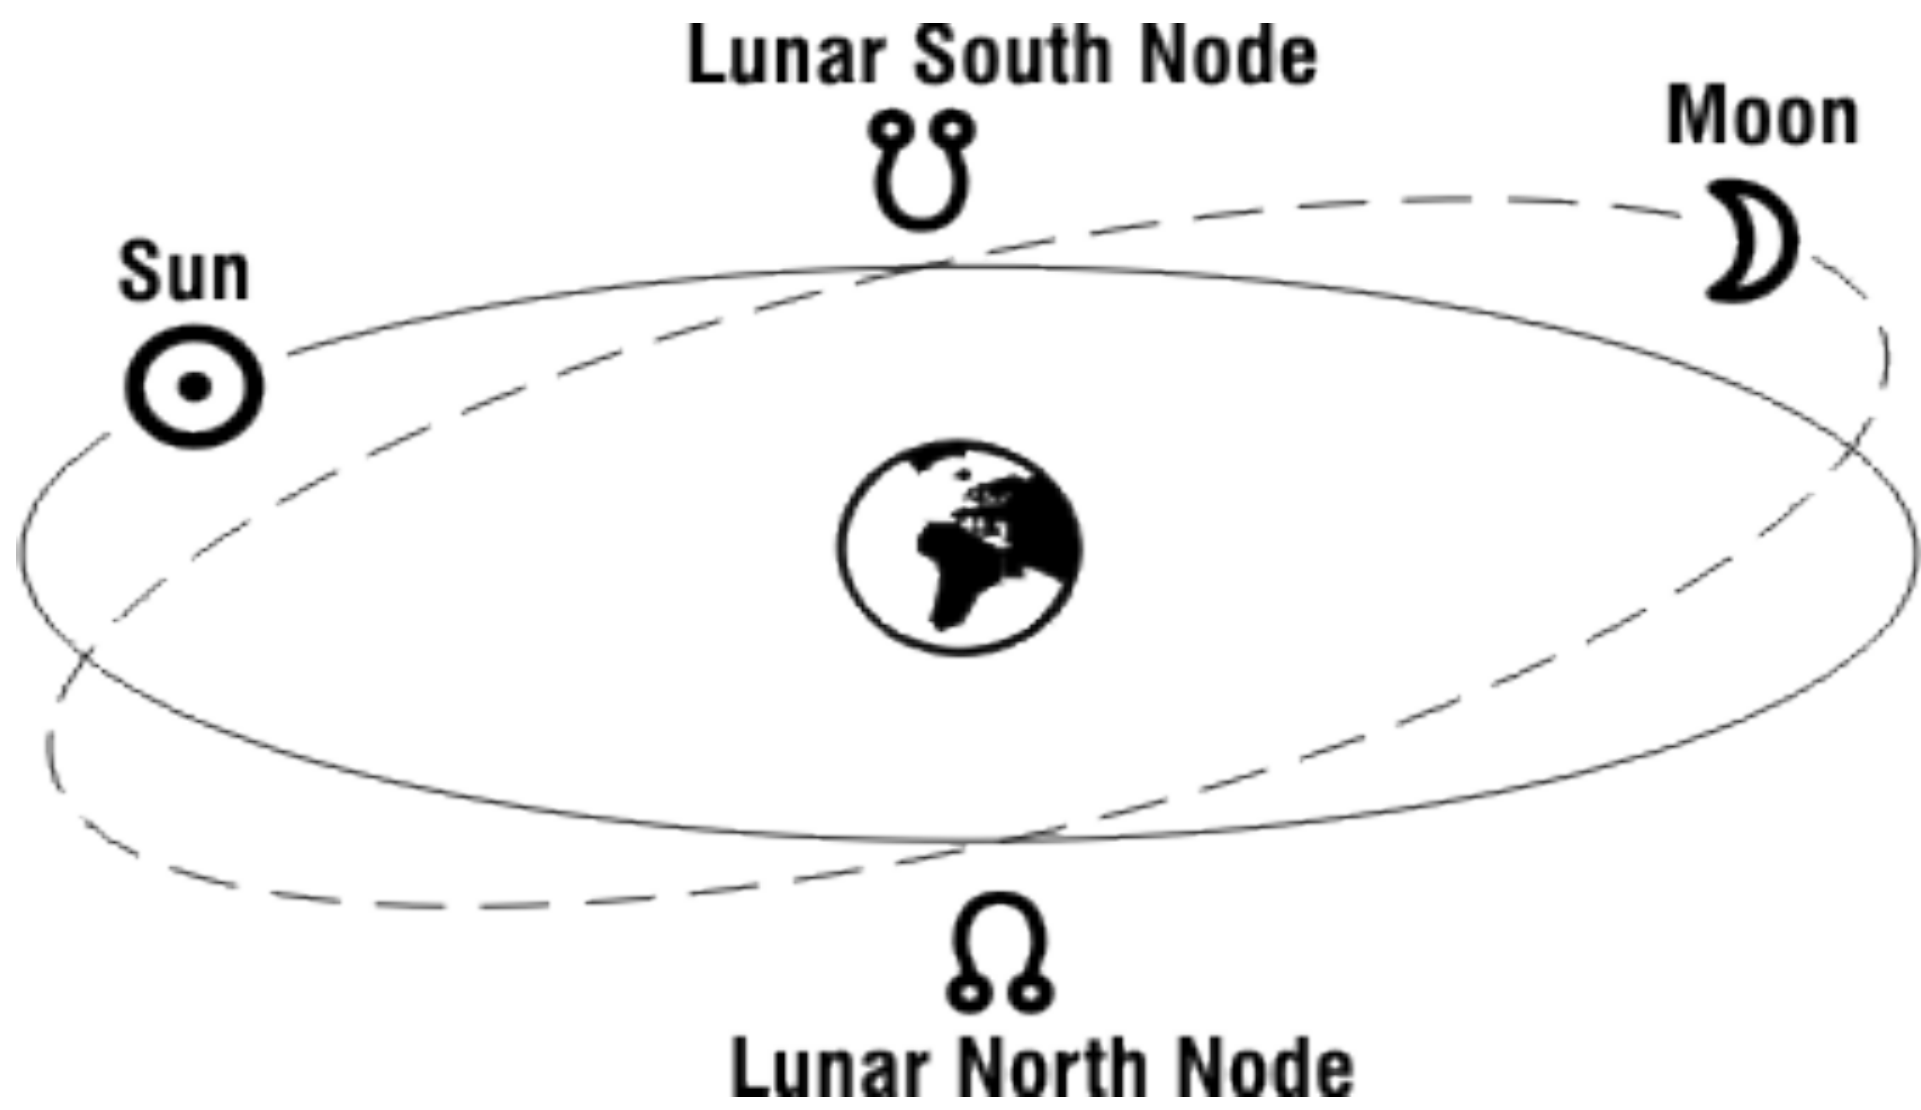

Entering the Unknown

Planets connected to the North Node

Dragons Head Integrating/Ingesting

In traditional Astrology the North Node is seen as a positive energy
A place on expansion and increase

In Evolutionary Astrology it plays out in stark contrast to what has been brought in from 'before'.
It holds the key to further growth and development
It can also be looked on as a way to heal

What to look for

The Sign and House

The ruler of the North Node's Sign by Sign and House

Any Aspects to the North Node

Any Aspects to the Ruler on the North Node

Planets connected to the
North Node can act as
Guiding Lights

Balancing Act

Scorpio North Node

Natal Chart

26 Mar 1957, Tue
9:30 pm AEST - 10:00
Sydney, Australia
33°S 52' 151°E 13'

Geocentric
Tropical
Placidus
Mean Node

Capricorn North Node

Taurus North Node

Natal Chart

21 Oct 1947, Tue
2:00 am AEST -10:00
Melbourne, Australia
37°S49' 144°E58'

Geocentric
Tropical
Placidus
Mean Node

Charles Manson

Male Chart

12 Nov 1934, Mon

4:40 pm +5:00

Cincinnati, Ohio

39°N09'43" 084°W27'25"