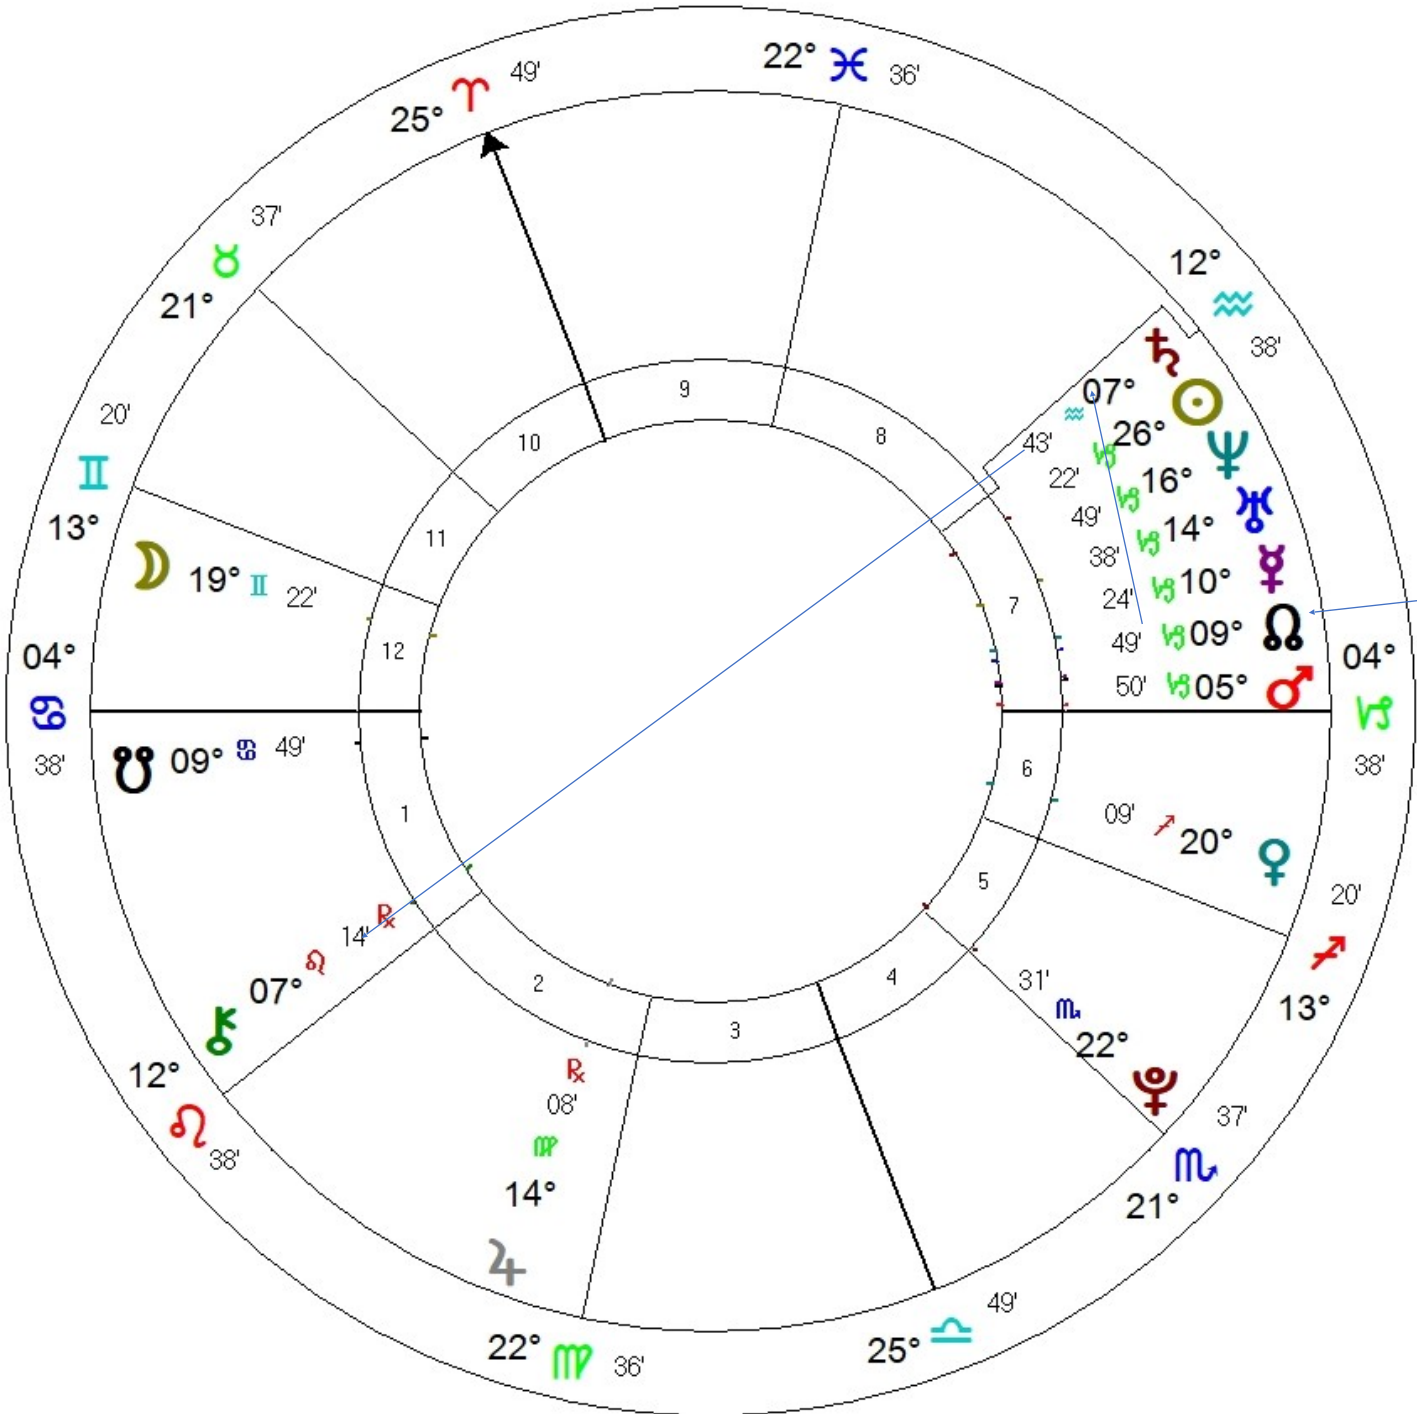

Entering the Unknown

Planets connected to the North Node

Dragons Head Integrating/Ingesting

In traditional Astrology the North Node is seen as a positive energy
A place on expansion and increase

In Evolutionary Astrology it plays out in stark contrast to what has been brought in from 'before'.
It holds the key to further growth and development
It can also be looked on as a way to heal

What to look for

The Sign and House

The ruler of the North Node's Sign by Sign and House

Any Aspects to the North Node

Any Aspects to the Ruler on the North Node

Planets connected to the
North Node can act as
Guiding Lights

Balancing Act

Scorpio North Node

Natal Chart

26 Mar 1957, Tue
9:30 pm AEST - 10:00
Sydney, Australia
33°S 52' 151°E 13'

Geocentric
Tropical
Placidus
Mean Node

Capricorn North Node

Taurus North Node

Natal Chart

21 Oct 1947, Tue
2:00 am AEST -10:00
Melbourne, Australia
37°S49' 144°E58'

Geocentric
Tropical
Placidus
Mean Node

Charles Manson

Male Chart

12 Nov 1934, Mon

4:40 pm +5:00

Cincinnati, Ohio

39°N09'43" 084°W27'25"