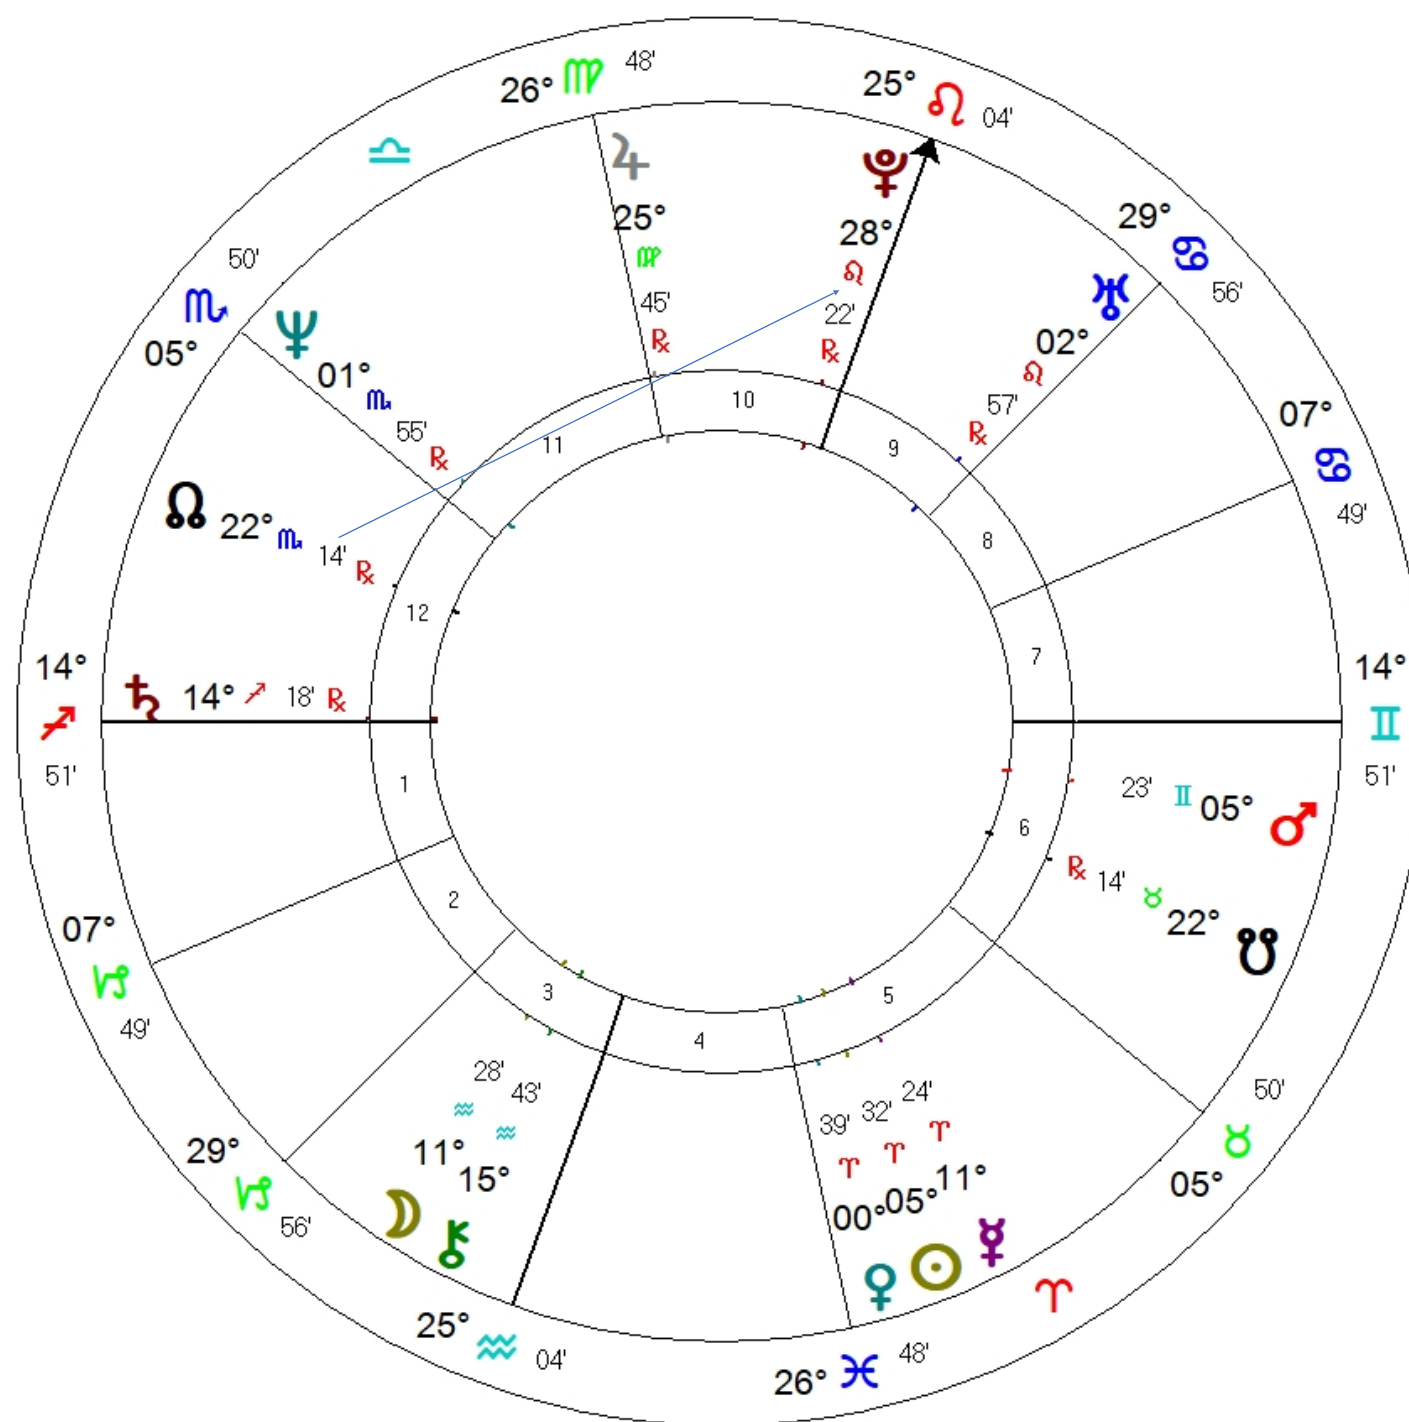

Entering the Unknown

Planets connected to the North Node

Dragons Head Integrating/Ingesting

In traditional Astrology the North Node is seen as a positive energy
A place on expansion and increase

In Evolutionary Astrology it plays out in stark contrast to what has been brought in from 'before'.
It holds the key to further growth and development
It can also be looked on as a way to heal

What to look for

The Sign and House

The ruler of the North Node's Sign by Sign and House

Any Aspects to the North Node

Any Aspects to the Ruler on the North Node

Planets connected to the
North Node can act as
Guiding Lights

Balancing Act

Scorpio North Node

Natal Chart

26 Mar 1957, Tue
9:30 pm AEST - 10:00
Sydney, Australia
33°S 52' 151°E 13'

Geocentric
Tropical
Placidus
Mean Node

Capricorn North Node

Taurus North Node

Natal Chart

21 Oct 1947, Tue
2:00 am AEST -10:00
Melbourne, Australia
37°S49' 144°E58'

Geocentric
Tropical
Placidus
Mean Node

Charles Manson

Male Chart

12 Nov 1934, Mon

4:40 pm +5:00

Cincinnati, Ohio

39°N09'43" 084°W27'25"