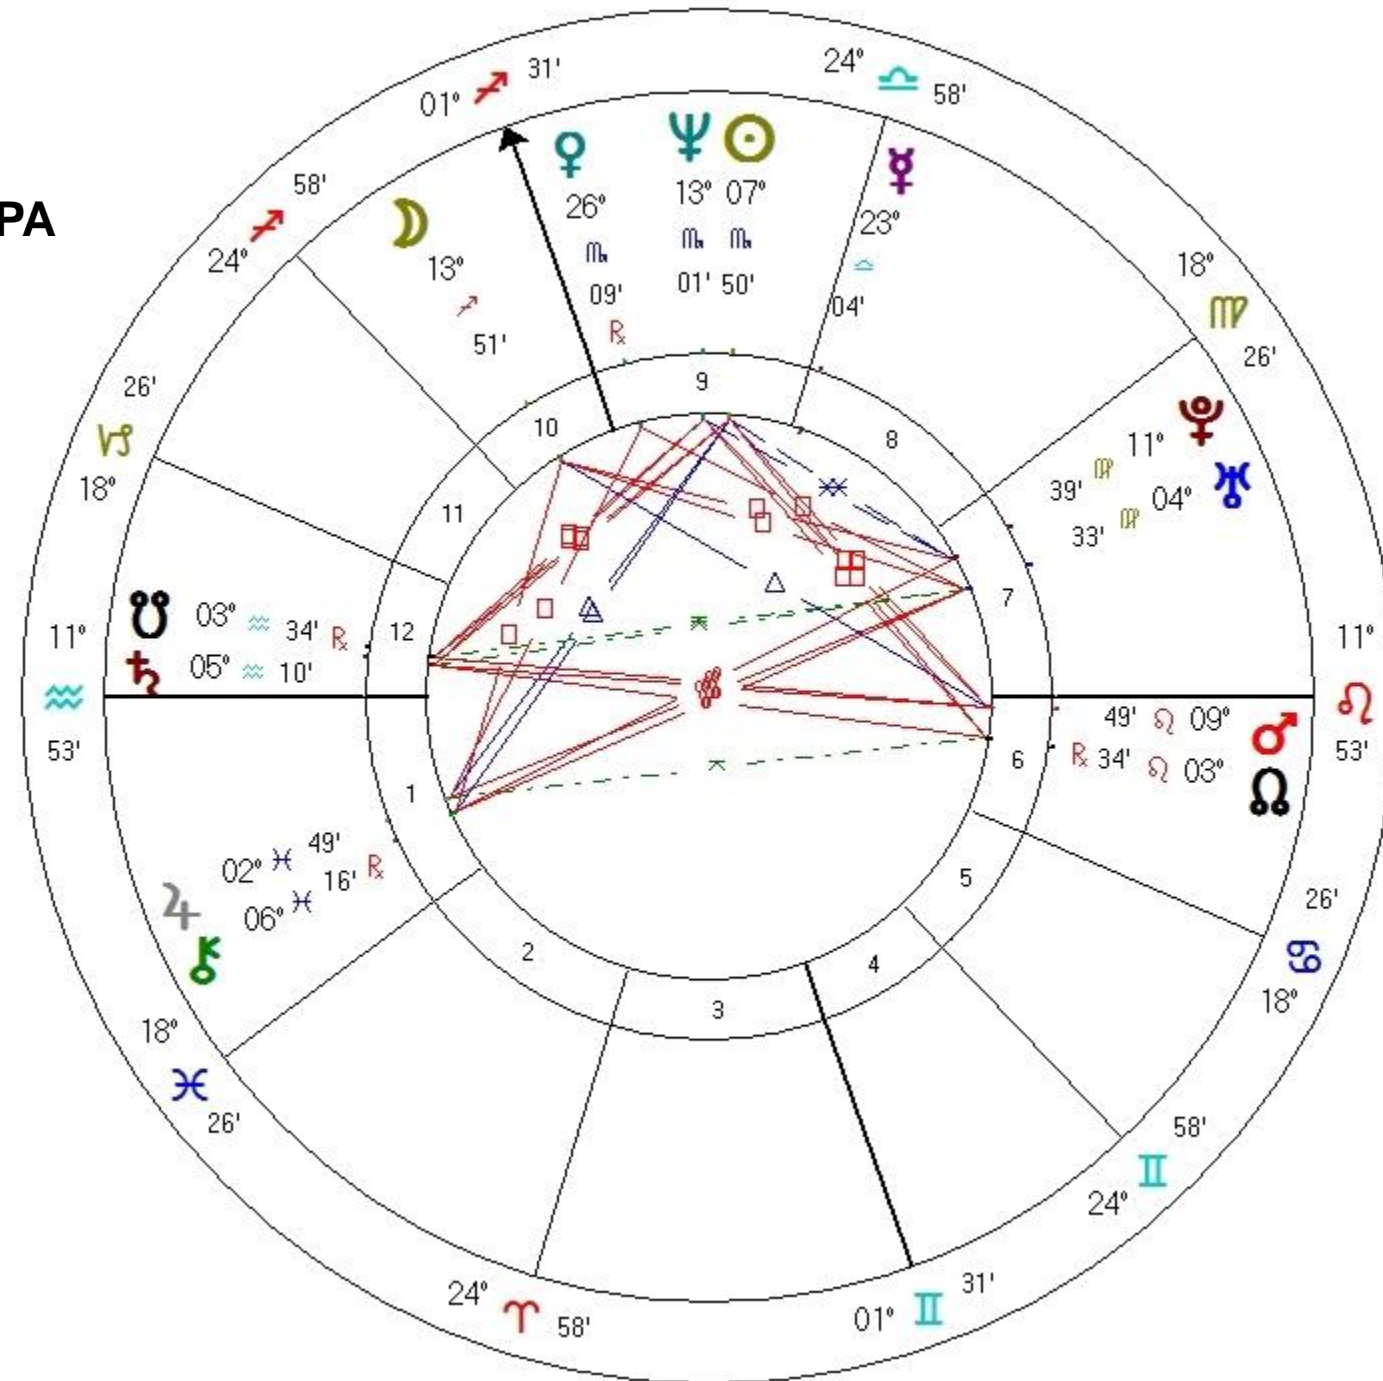

# FREUD'S ICEBERG THEORY

10-20%

CONSCIOUS

THOUGHTS  
PERCEPTIONS

**Daytime**  
(Rational)

PRECONSCIOUS

MEMORY  
STORED  
KNOWLEDGE

**Twilight**  
(Preconscious)

### VASANA

*Subtle Desire / Memory Traces*

**Tendencies To Act According To Patterns**

**Conditioning**

**Predisposition**

**Reactions From The Past**

*Character Types*

*Extrovert - Introvert*

**Unquestioned Tendencies**  
**Subconscious Emotional Security**  
**Content of Pluto**

**MIMI**  
**Oct 31, 1962**  
**1:20 pm**  
**Philadelphia, PA**  
**Porphyry**