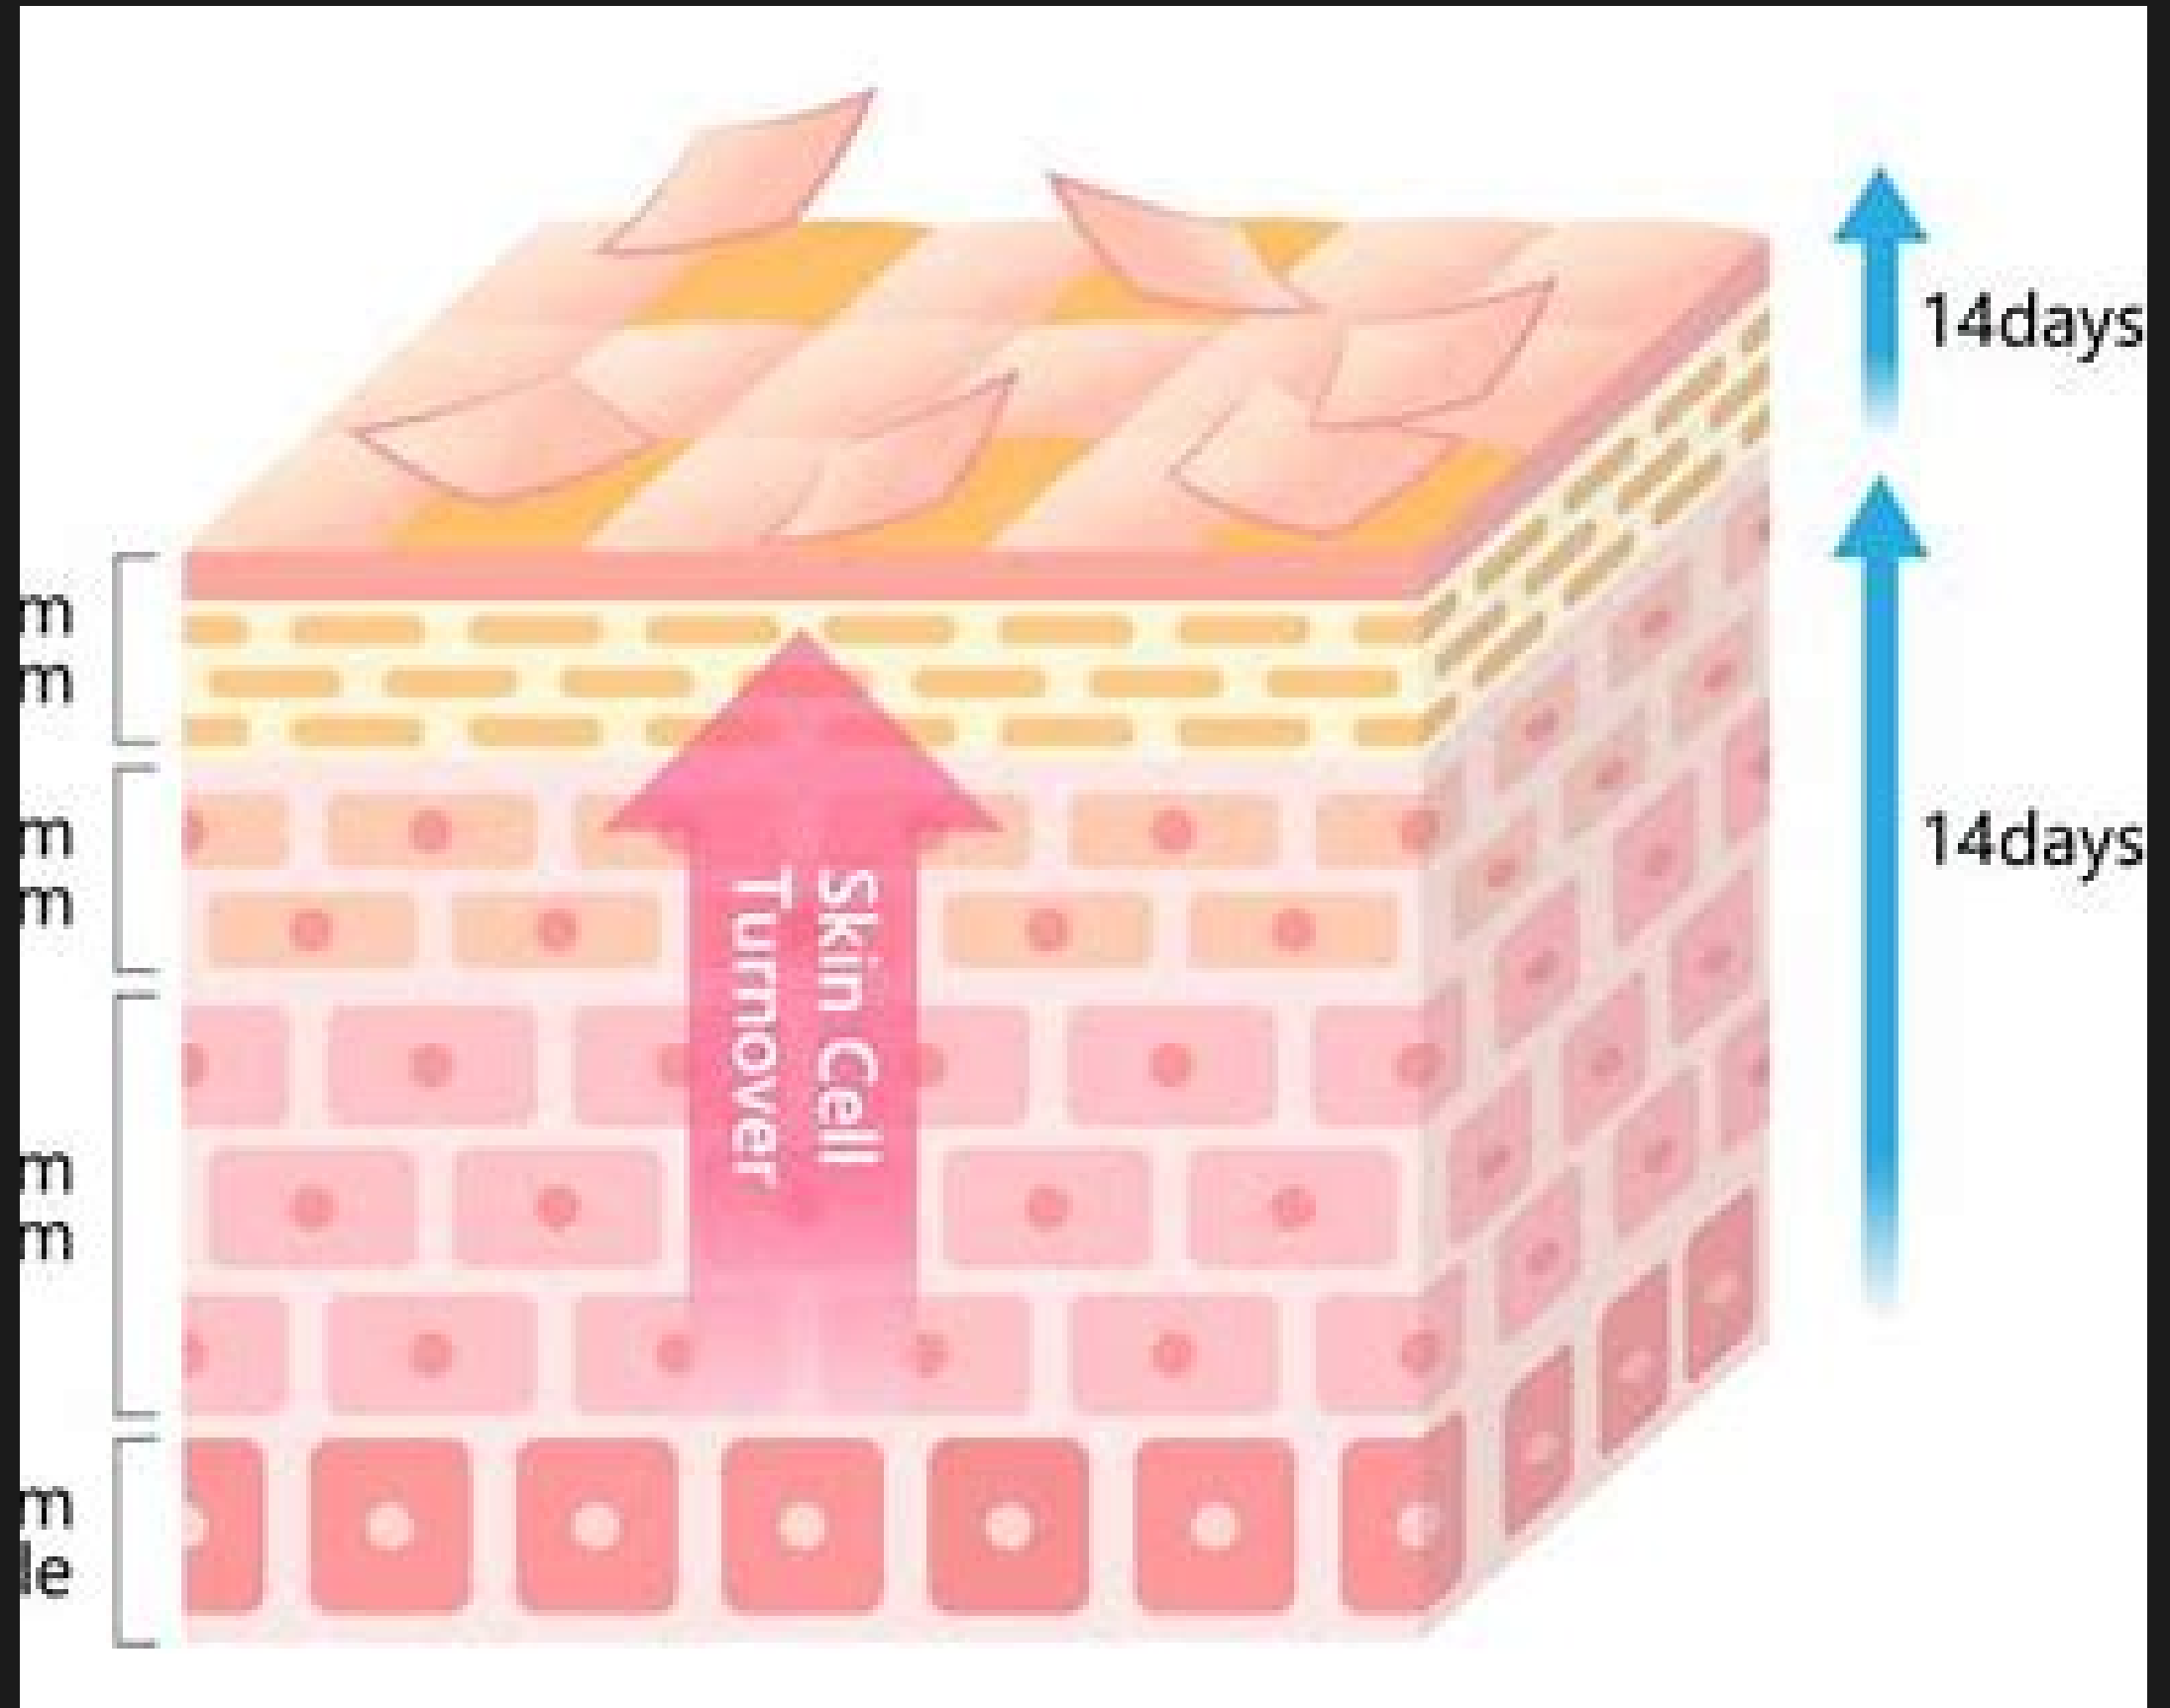

"You cannot truly live unless you are willing to die. Every step forward requires leaving something behind."

— Paulo Coelho

Let's Talk Science and Cells

Neural Pruning

During childhood and adolescence, the brain undergoes neural pruning, where unused synaptic connections are eliminated to make the brain more efficient.

Cellular Regeneration: Shedding Skin Cells

- The human body sheds approximately 30,000 to 40,000 skin cells every minute, amounting to nearly 9 pounds of skin cells per year. These dead skin cells are replaced by new cells generated in the deeper layers of the epidermis.

Gut Lining Renewal

The lining of the gut (intestinal epithelium) sheds and regenerates itself approximately every 2 to 5 days. This rapid turnover protects the body from harmful substances and ensures nutrient absorption.

Then There's Rebirth

The Lion King (Disney, 1994)

Simba experiences a metaphorical death of innocence and identity after his father's death and his exile. His journey back to reclaim his place as king symbolizes rebirth and embracing responsibility.