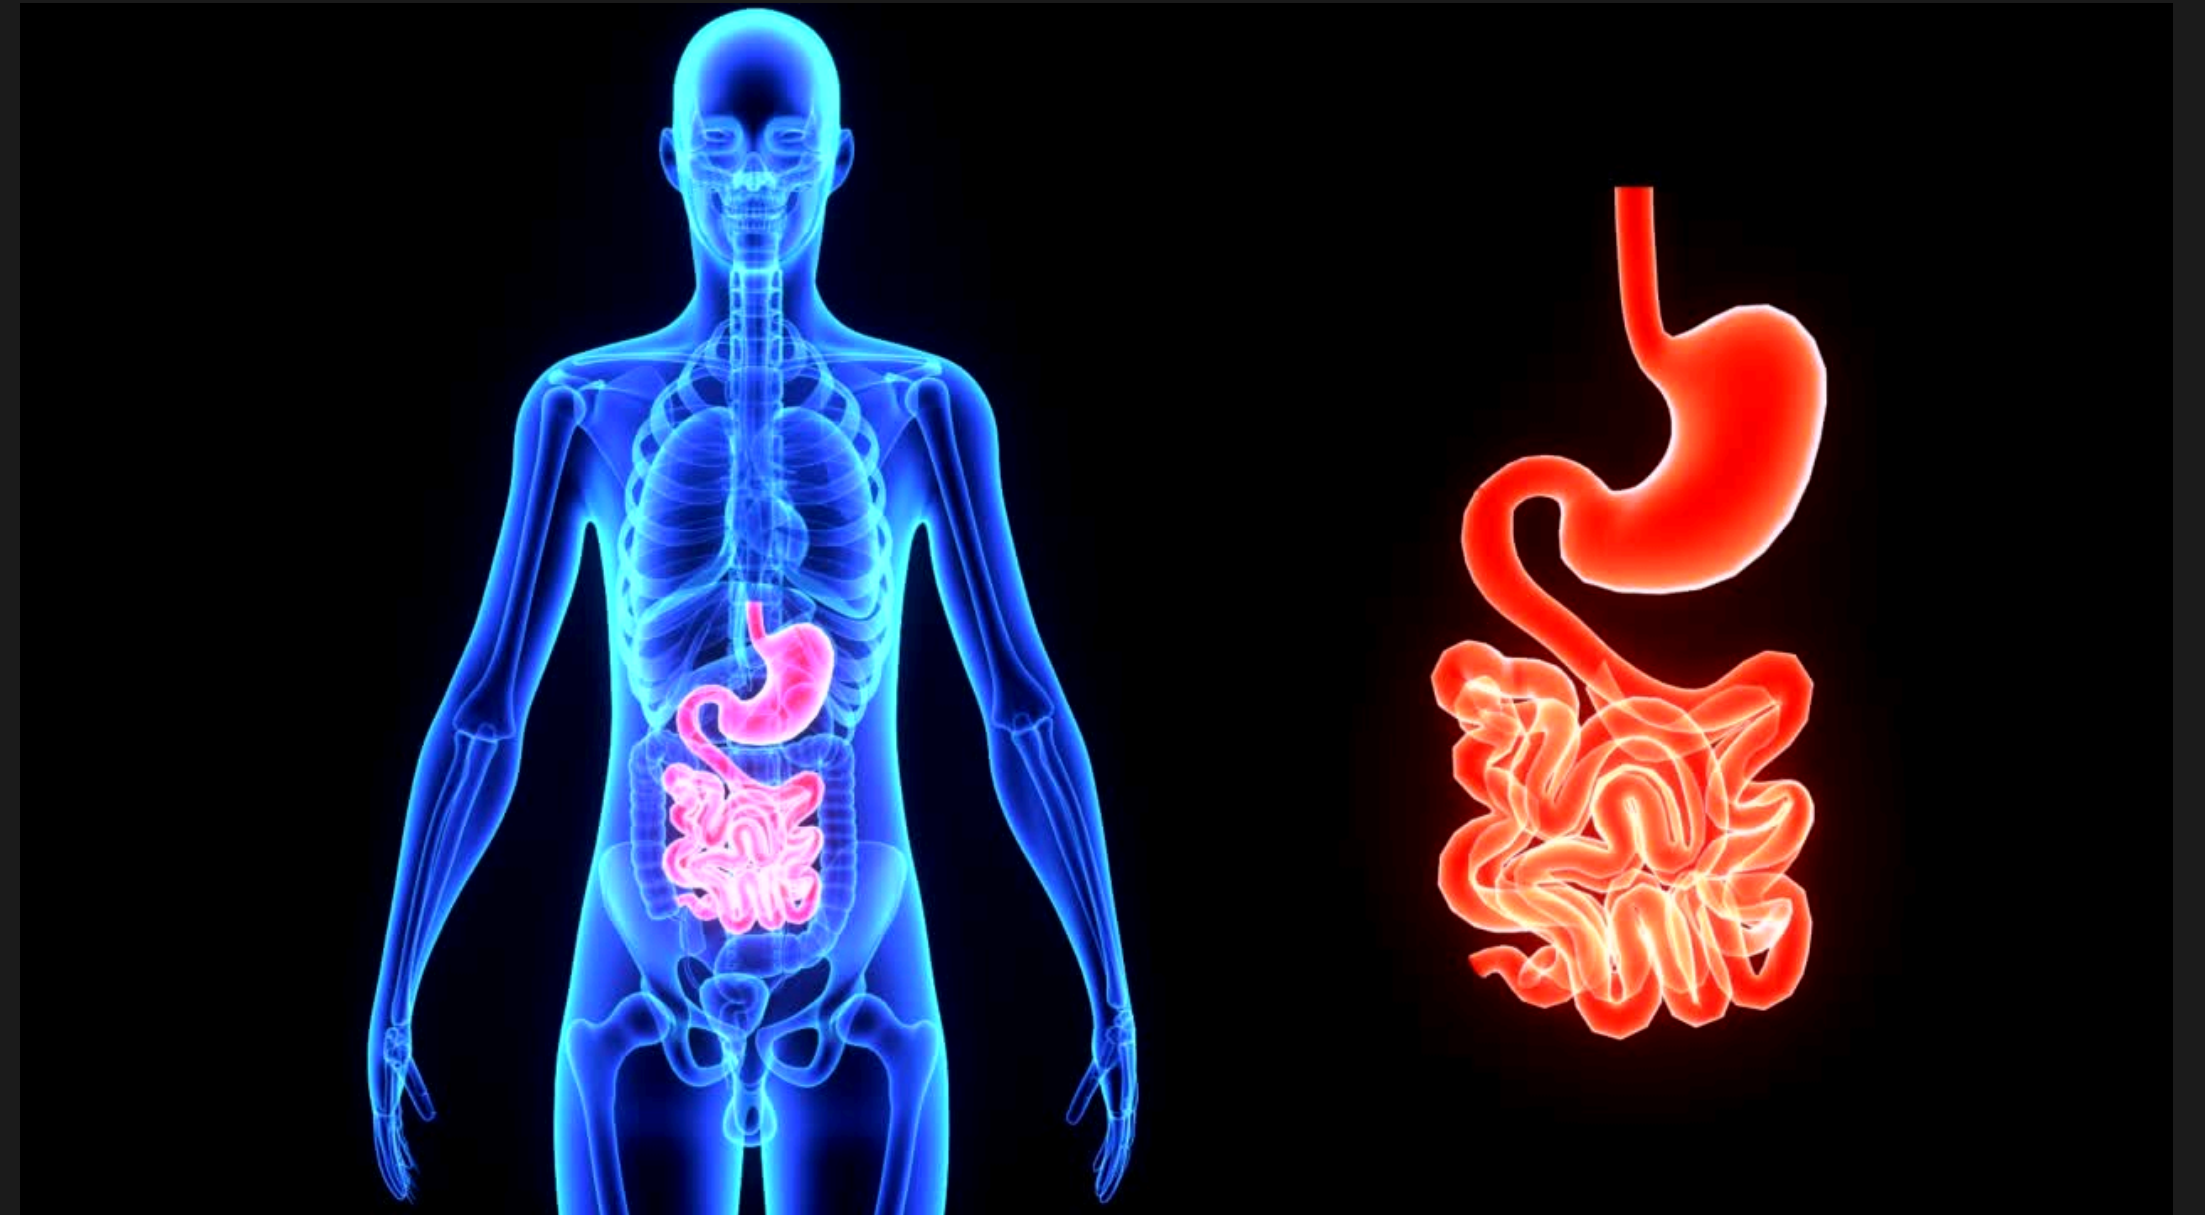

"You cannot truly live unless you are willing to die. Every step forward requires leaving something behind."

— Paulo Coelho

Let's Talk Science and Cells

Neural Pruning

During childhood and adolescence, the brain undergoes neural pruning, where unused synaptic connections are eliminated to make the brain more efficient.

Gut Lining Renewal

The lining of the gut (intestinal epithelium) sheds and regenerates itself approximately every 2 to 5 days. This rapid turnover protects the body from harmful substances and ensures nutrient absorption.

Moana (Disney, 2016)

Moana undergoes a spiritual and emotional rebirth as she embraces her role as a wayfinder. The island goddess Te Fiti's transformation from a destructive lava monster back to a life-giving deity mirrors the death-and-rebirth cycle.

Then There's Rebirth

The Lion King (Disney, 1994)

Simba experiences a metaphorical death of innocence and identity after his father's death and his exile. His journey back to reclaim his place as king symbolizes rebirth and embracing responsibility.